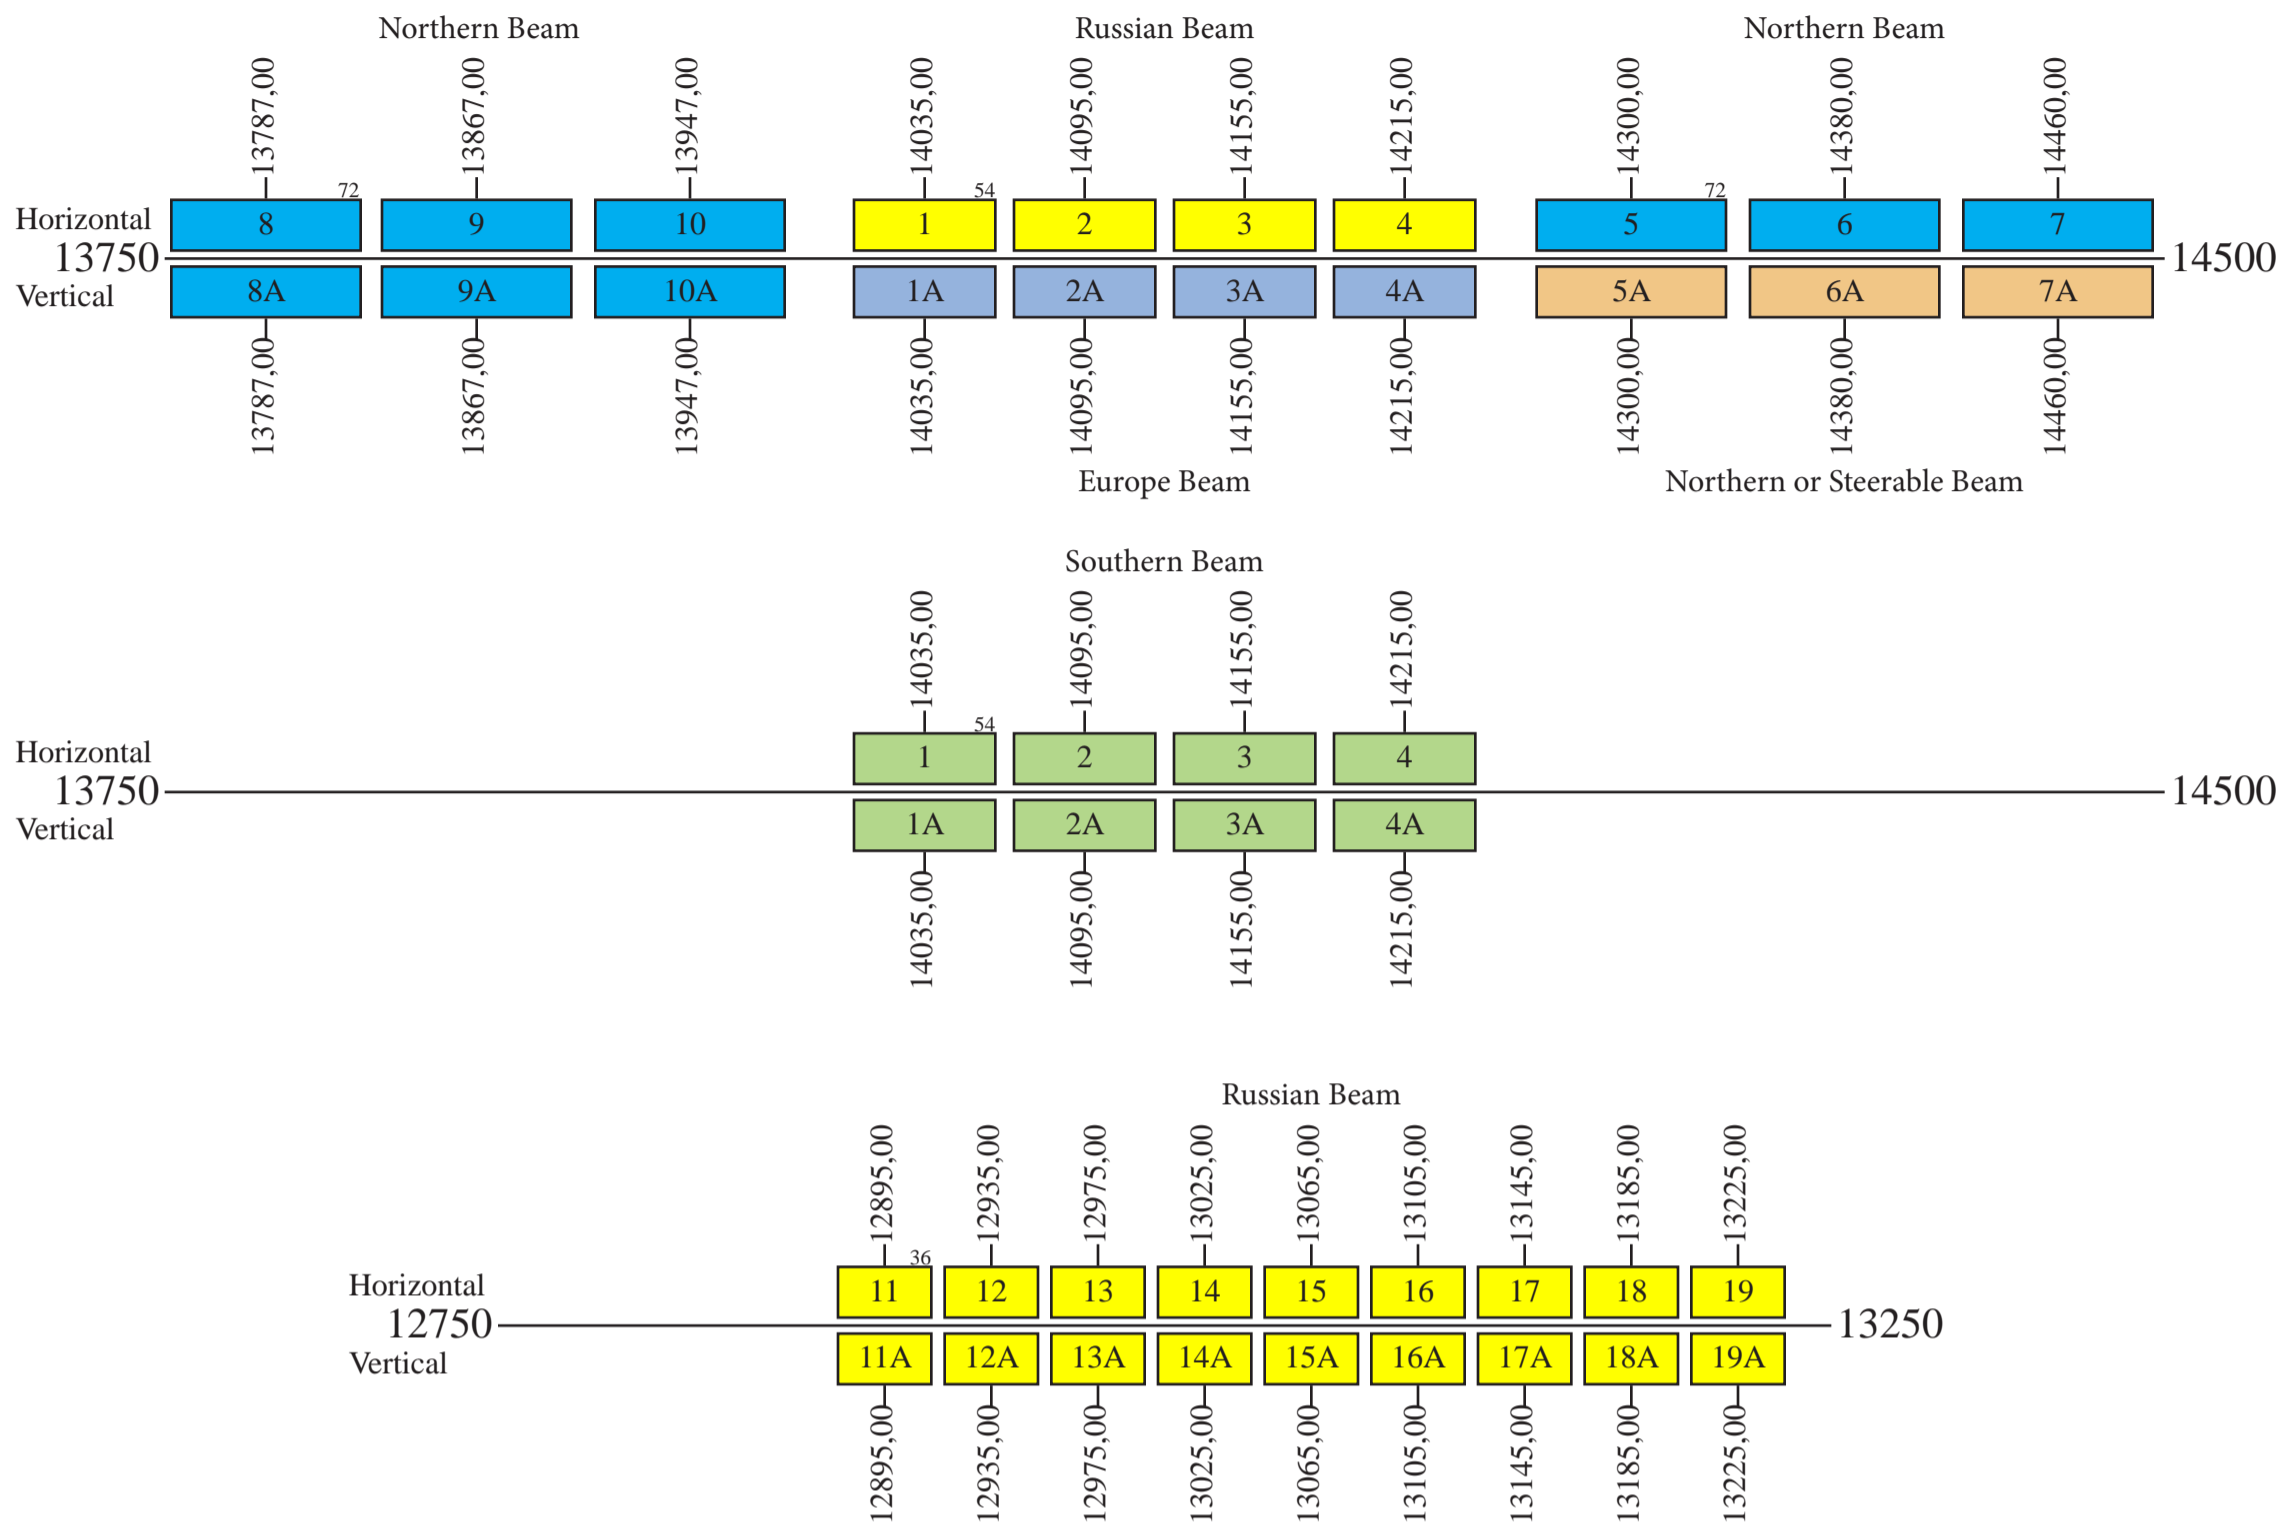

Yamal 402

Frequency Plan

Uplink

Downlink