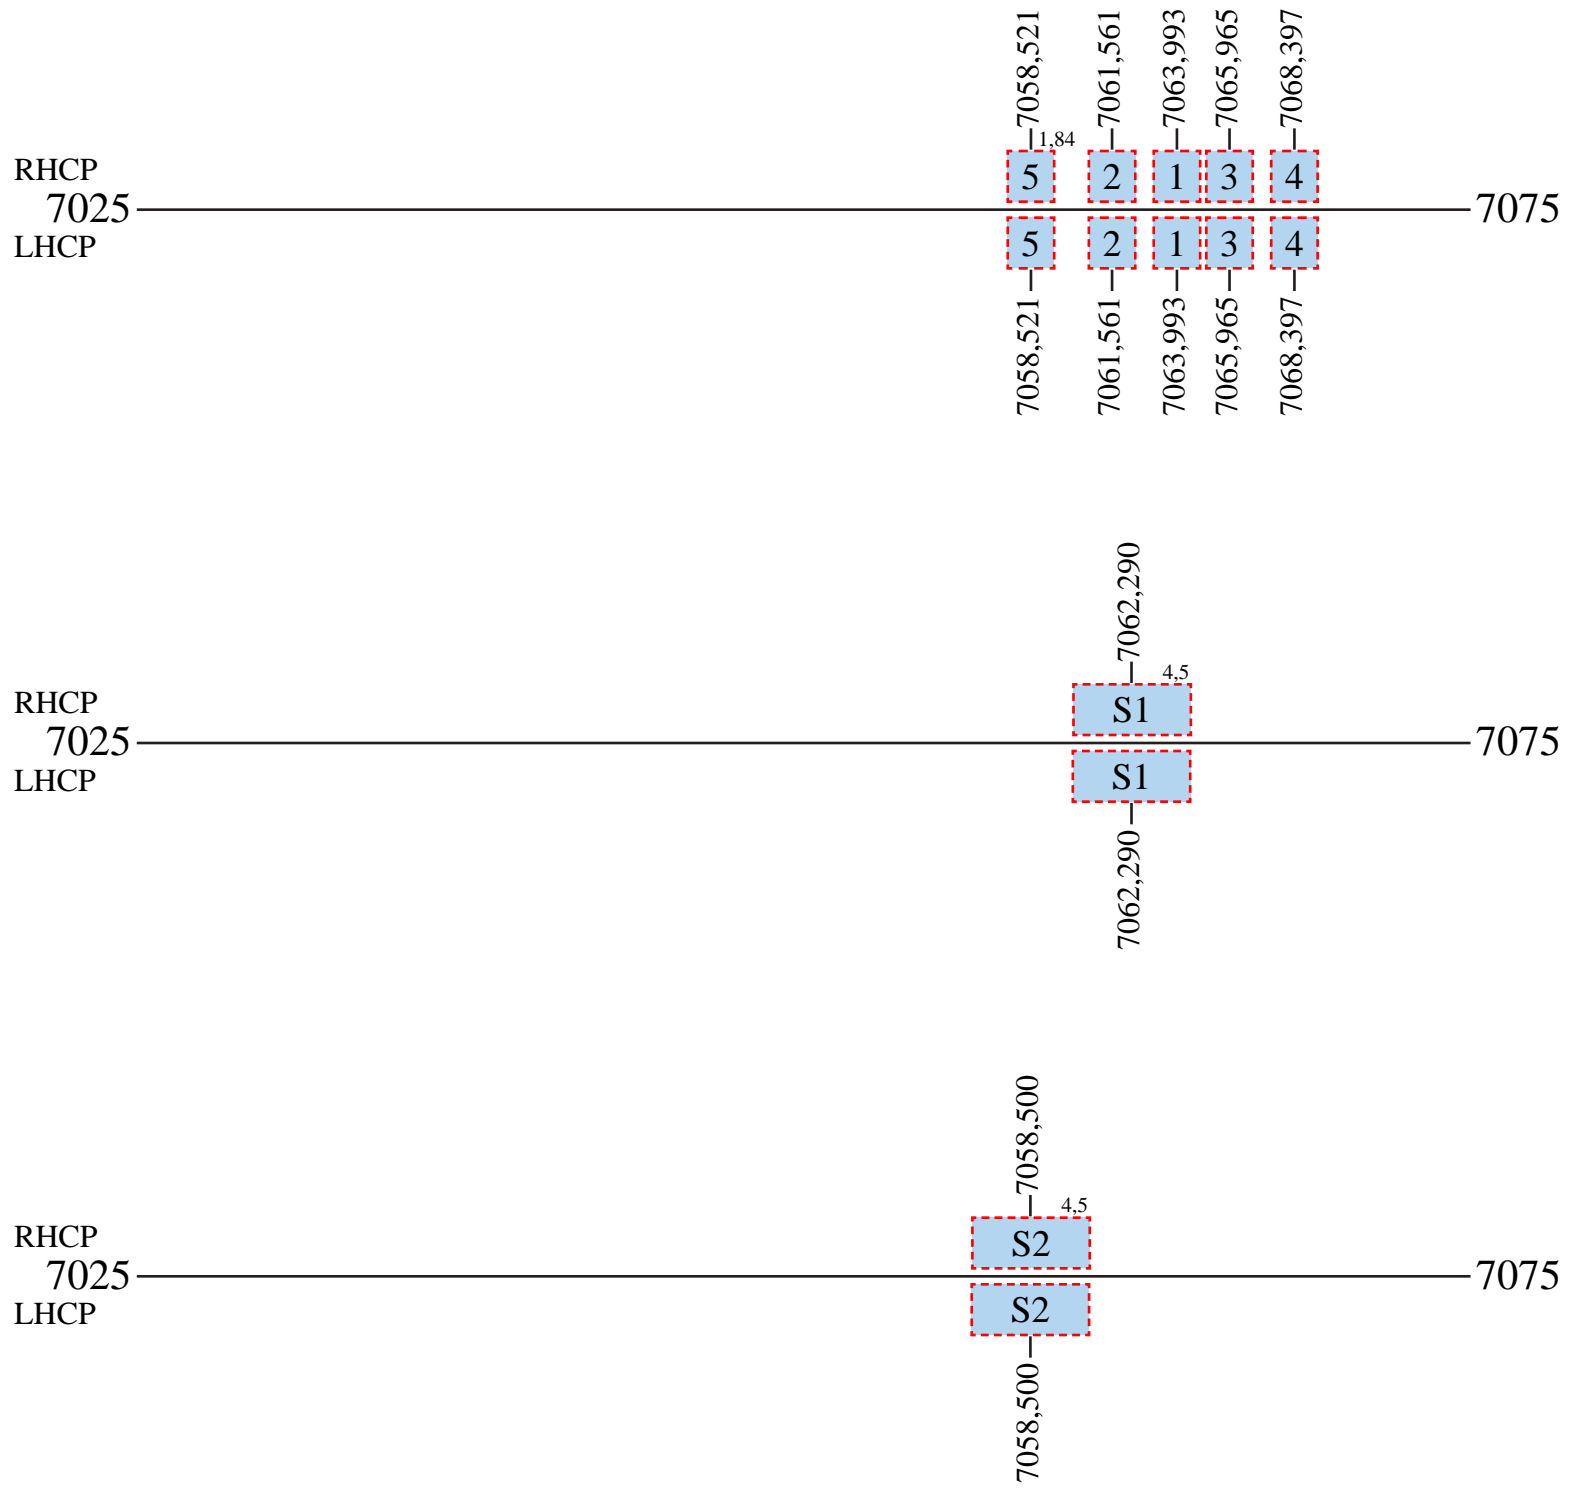

## Frequency Plan

### Downlink

Command 1: 7043,00 L  
 Command 2: 7074,00 L  
 Telemetry 1: 2336,70 R  
 Telemetry 2: 2334,00 R  
 Telemetry 3: 2337,20 R  
 Telemetry 4: 2342,50 R