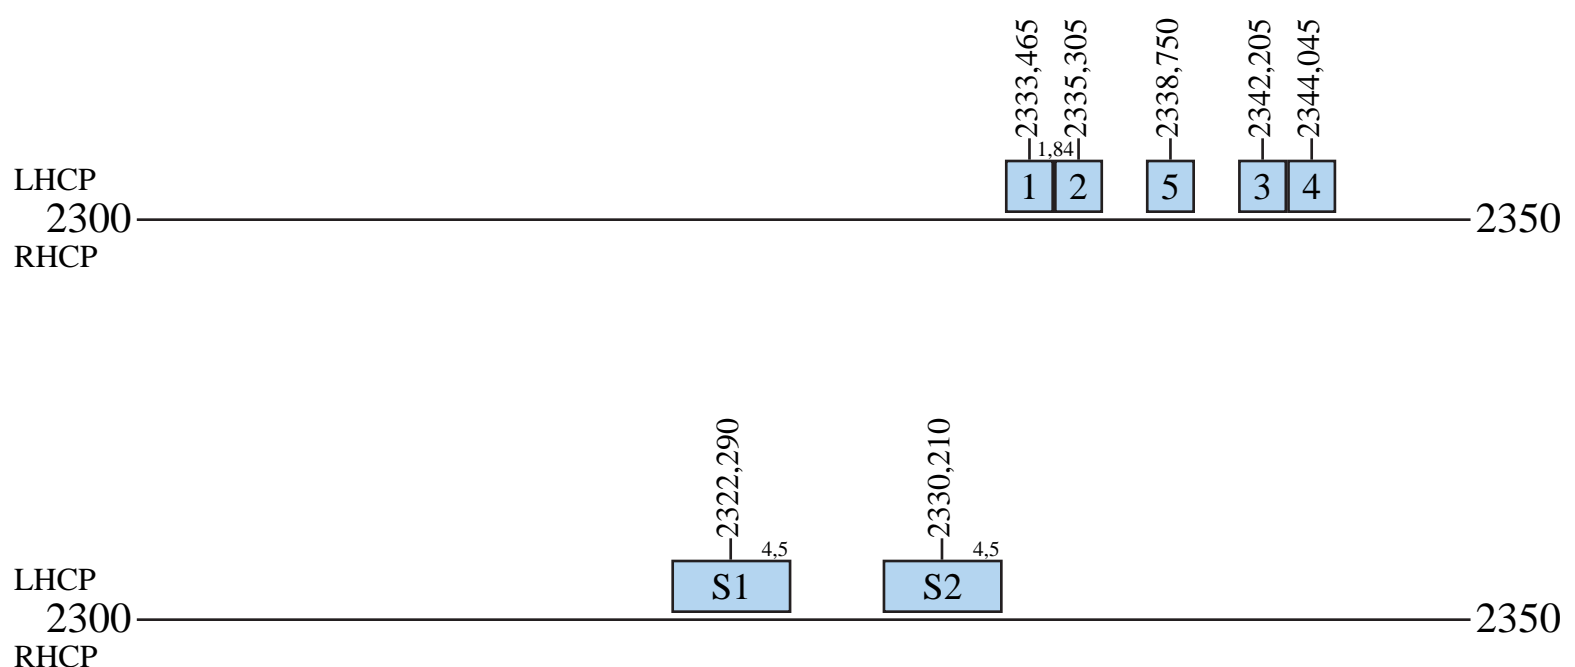

# XM-5

## Frequency Plan

### Downlink

Command 1: 7043,00 L  
 Command 2: 7074,00 L  
 Telemetry 1: 2336,70 R  
 Telemetry 2: 2334,00 R  
 Telemetry 3: 2337,20 R  
 Telemetry 4: 2342,50 R