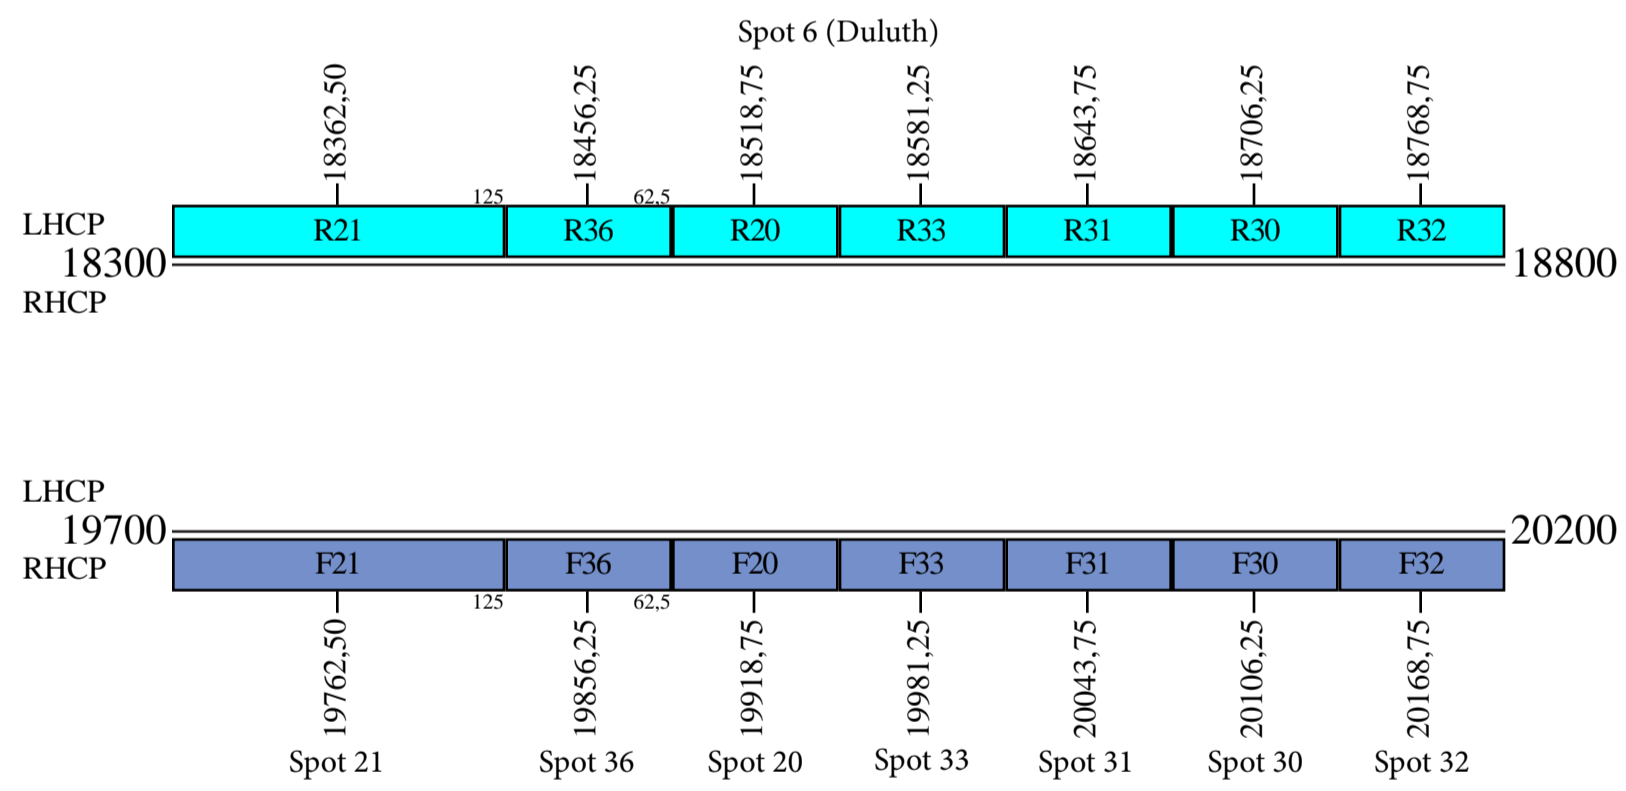

WildBlue 1

Frequency Plan

Uplink

Downlink

Command 1: 29999,50 R Spot 2
 Command 2: 5859,50 H Omni
 Command 4: 6423,50 V Omni
 Telemetry 1: 20196,00 L Conus
 Telemetry 2: 20199,50 L Conus
 Telemetry 3: 3701,50 V Omni
 Telemetry 4: 4198,00 H Omni

WildBlue 1

Frequency Plan

Uplink

Downlink

WildBlue 1

Frequency Plan

Uplink

Downlink