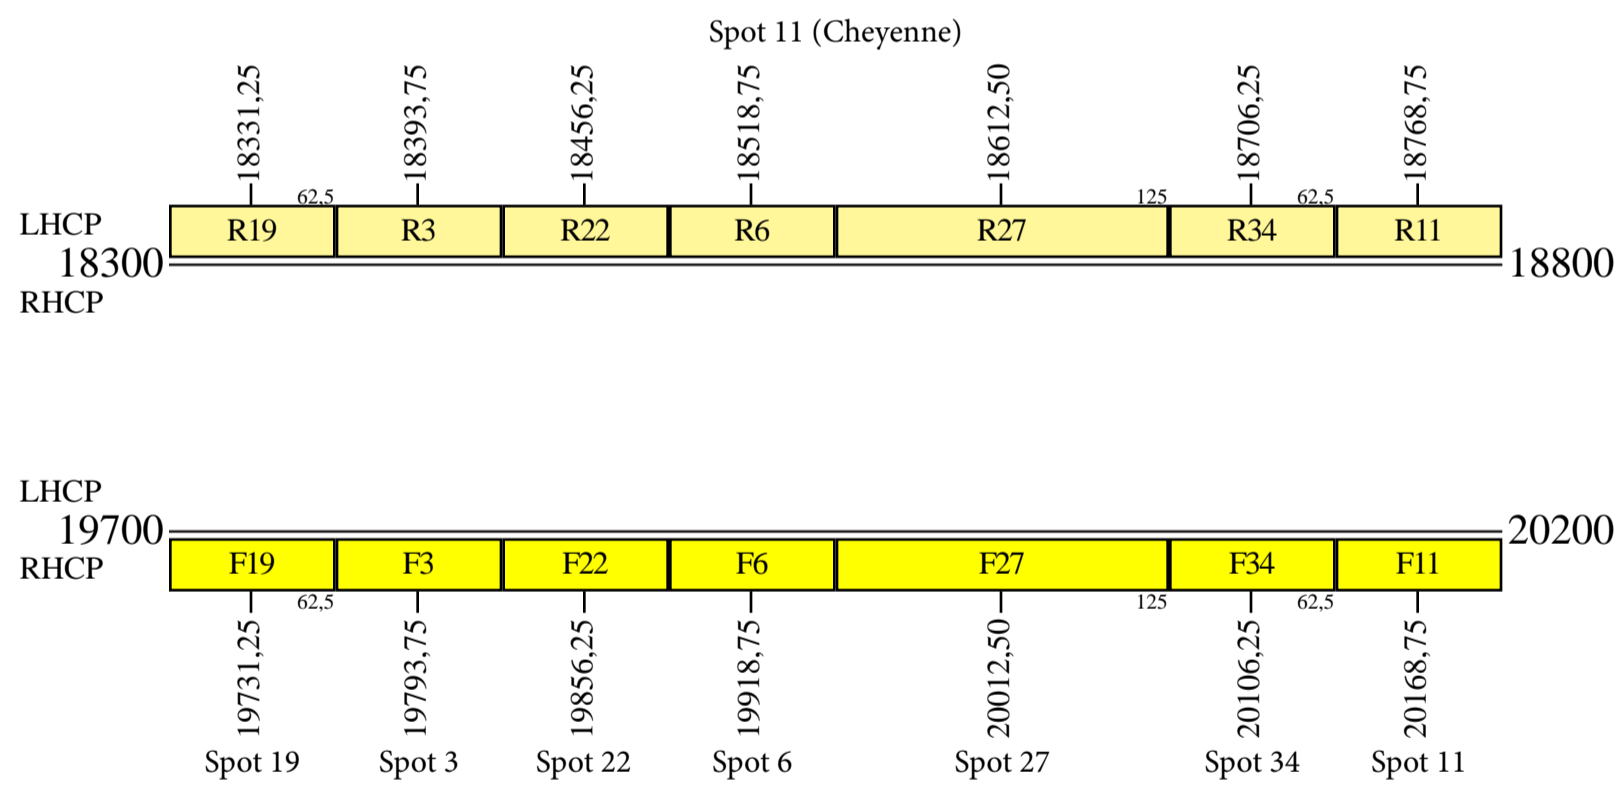

WildBlue 1

Frequency Plan

Uplink

Downlink

Command 1: 29999,50 R Spot 2
 Command 2: 5859,50 H Omni
 Command 4: 6423,50 V Omni
 Telemetry 1: 20196,00 L Conus
 Telemetry 2: 20199,50 L Conus
 Telemetry 3: 3701,50 V Omni
 Telemetry 4: 4198,00 H Omni

WildBlue 1

Frequency Plan

Uplink

Downlink

WildBlue 1

Frequency Plan

Uplink

Downlink