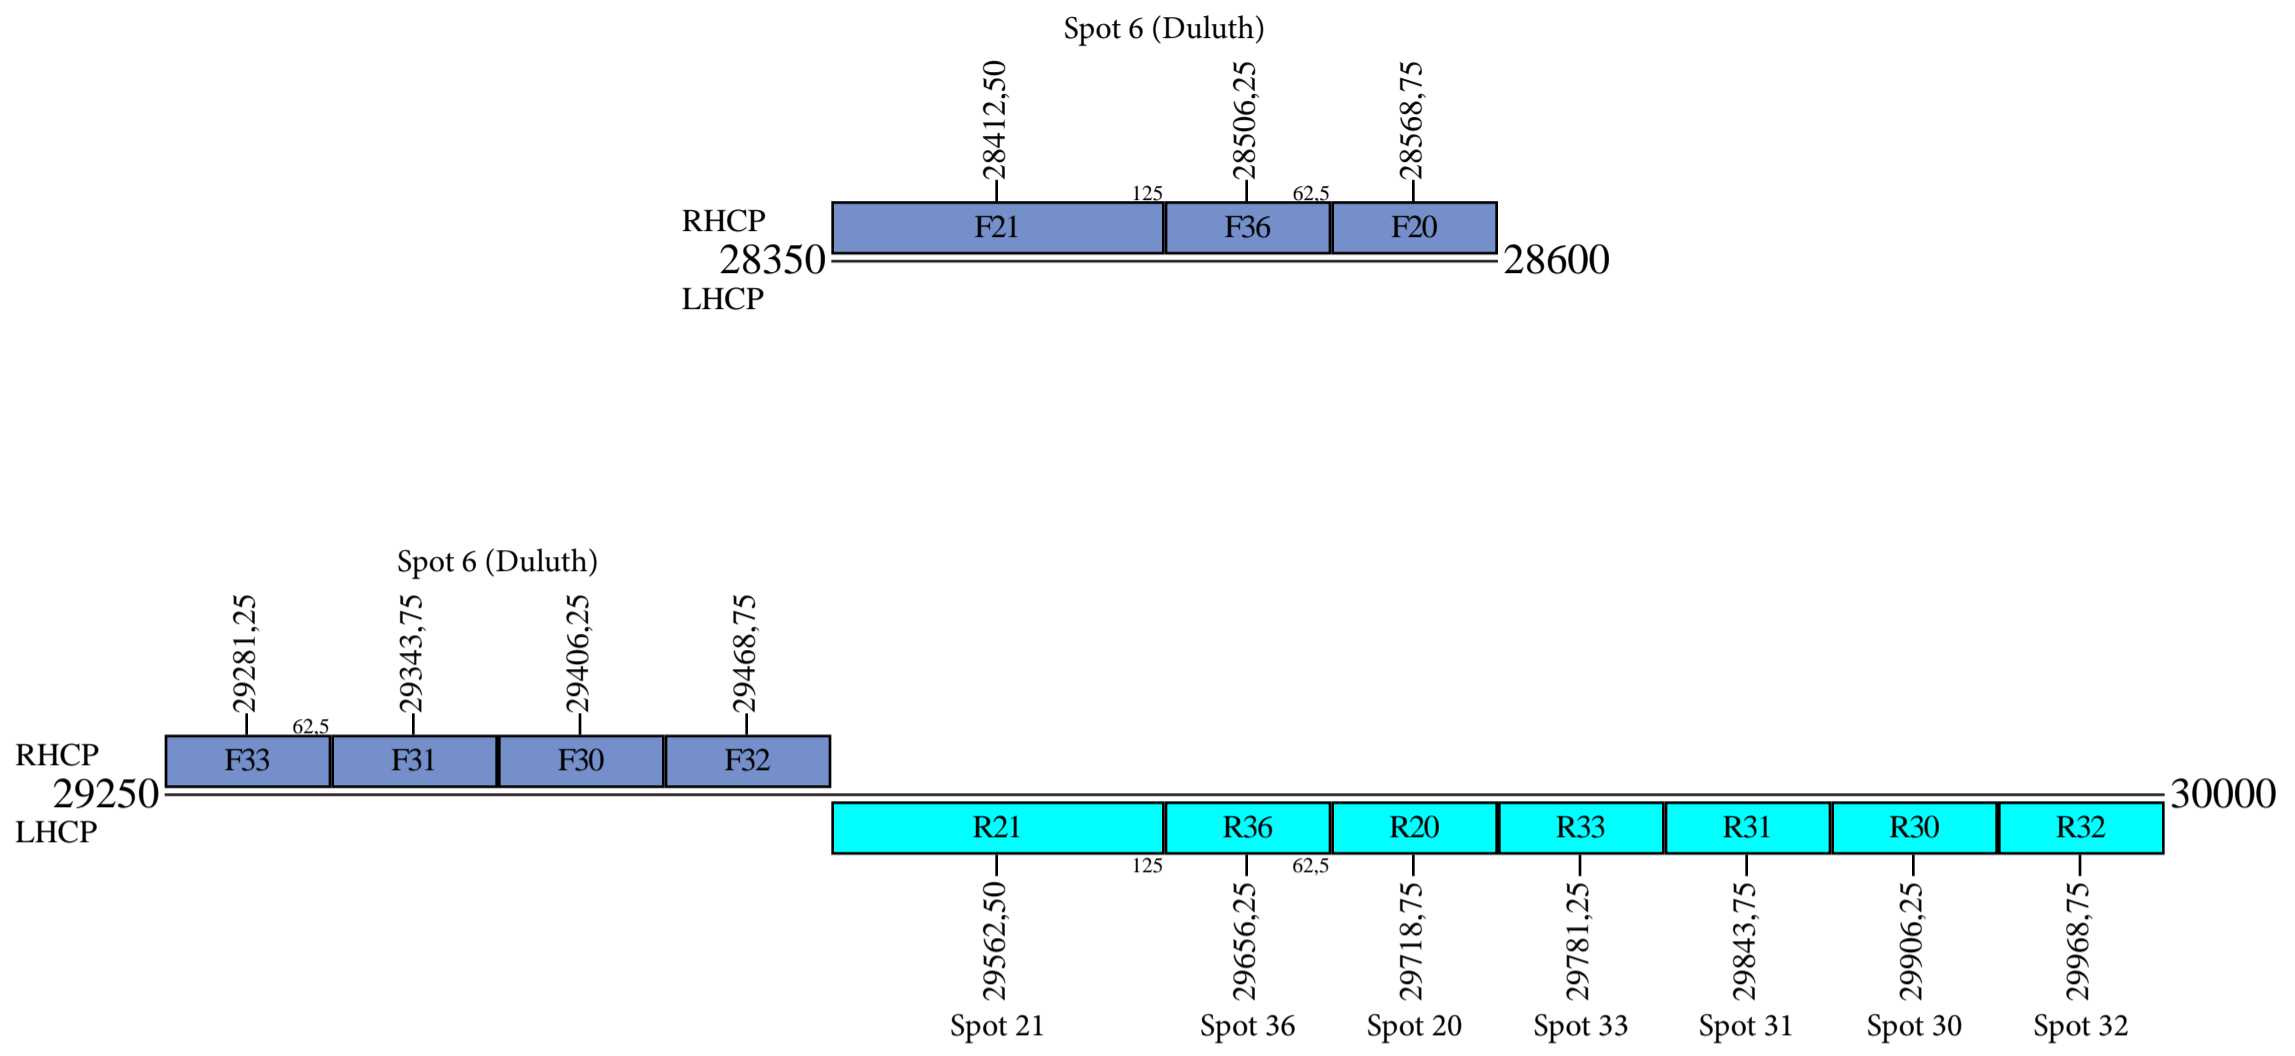

WildBlue 1

Frequency Plan

Uplink

Downlink

Command 1: 29999,50 R Spot 2
 Command 2: 5859,50 H Omni
 Command 4: 6423,50 V Omni
 Telemetry 1: 20196,00 L Conus
 Telemetry 2: 20199,50 L Conus
 Telemetry 3: 3701,50 V Omni
 Telemetry 4: 4198,00 H Omni

WildBlue 1

Frequency Plan

Uplink

Downlink

WildBlue 1

Frequency Plan

Uplink

Downlink