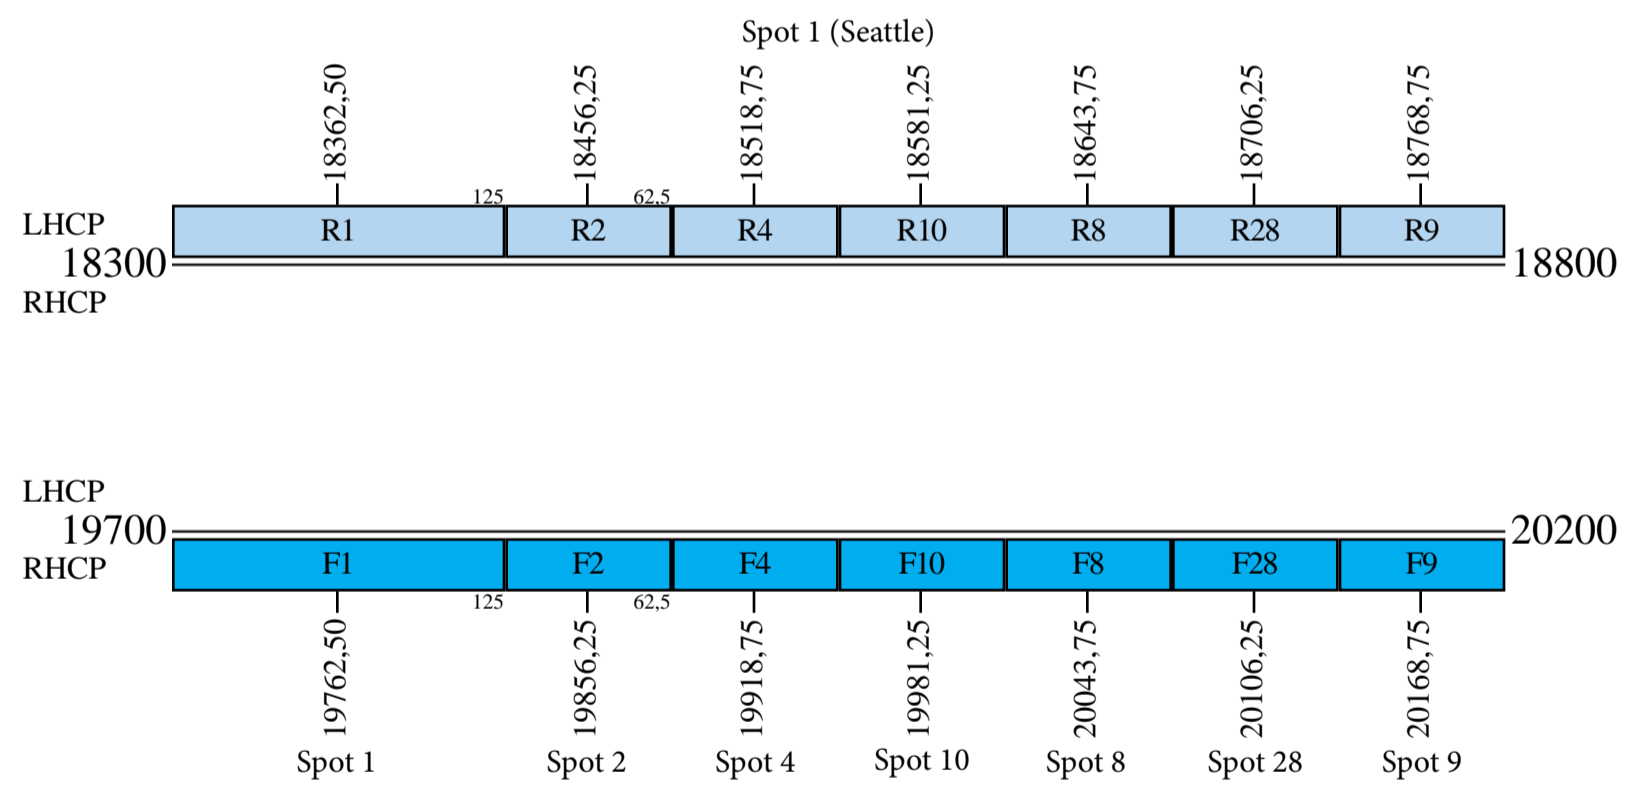

WildBlue 1

Frequency Plan

Uplink

Downlink

Command 1: 29999,50 R Spot 2
 Command 2: 5859,50 H Omni
 Command 4: 6423,50 V Omni
 Telemetry 1: 20196,00 L Conus
 Telemetry 2: 20199,50 L Conus
 Telemetry 3: 3701,50 V Omni
 Telemetry 4: 4198,00 H Omni

WildBlue 1

Frequency Plan

Uplink

Downlink

WildBlue 1

Frequency Plan

Uplink

Downlink