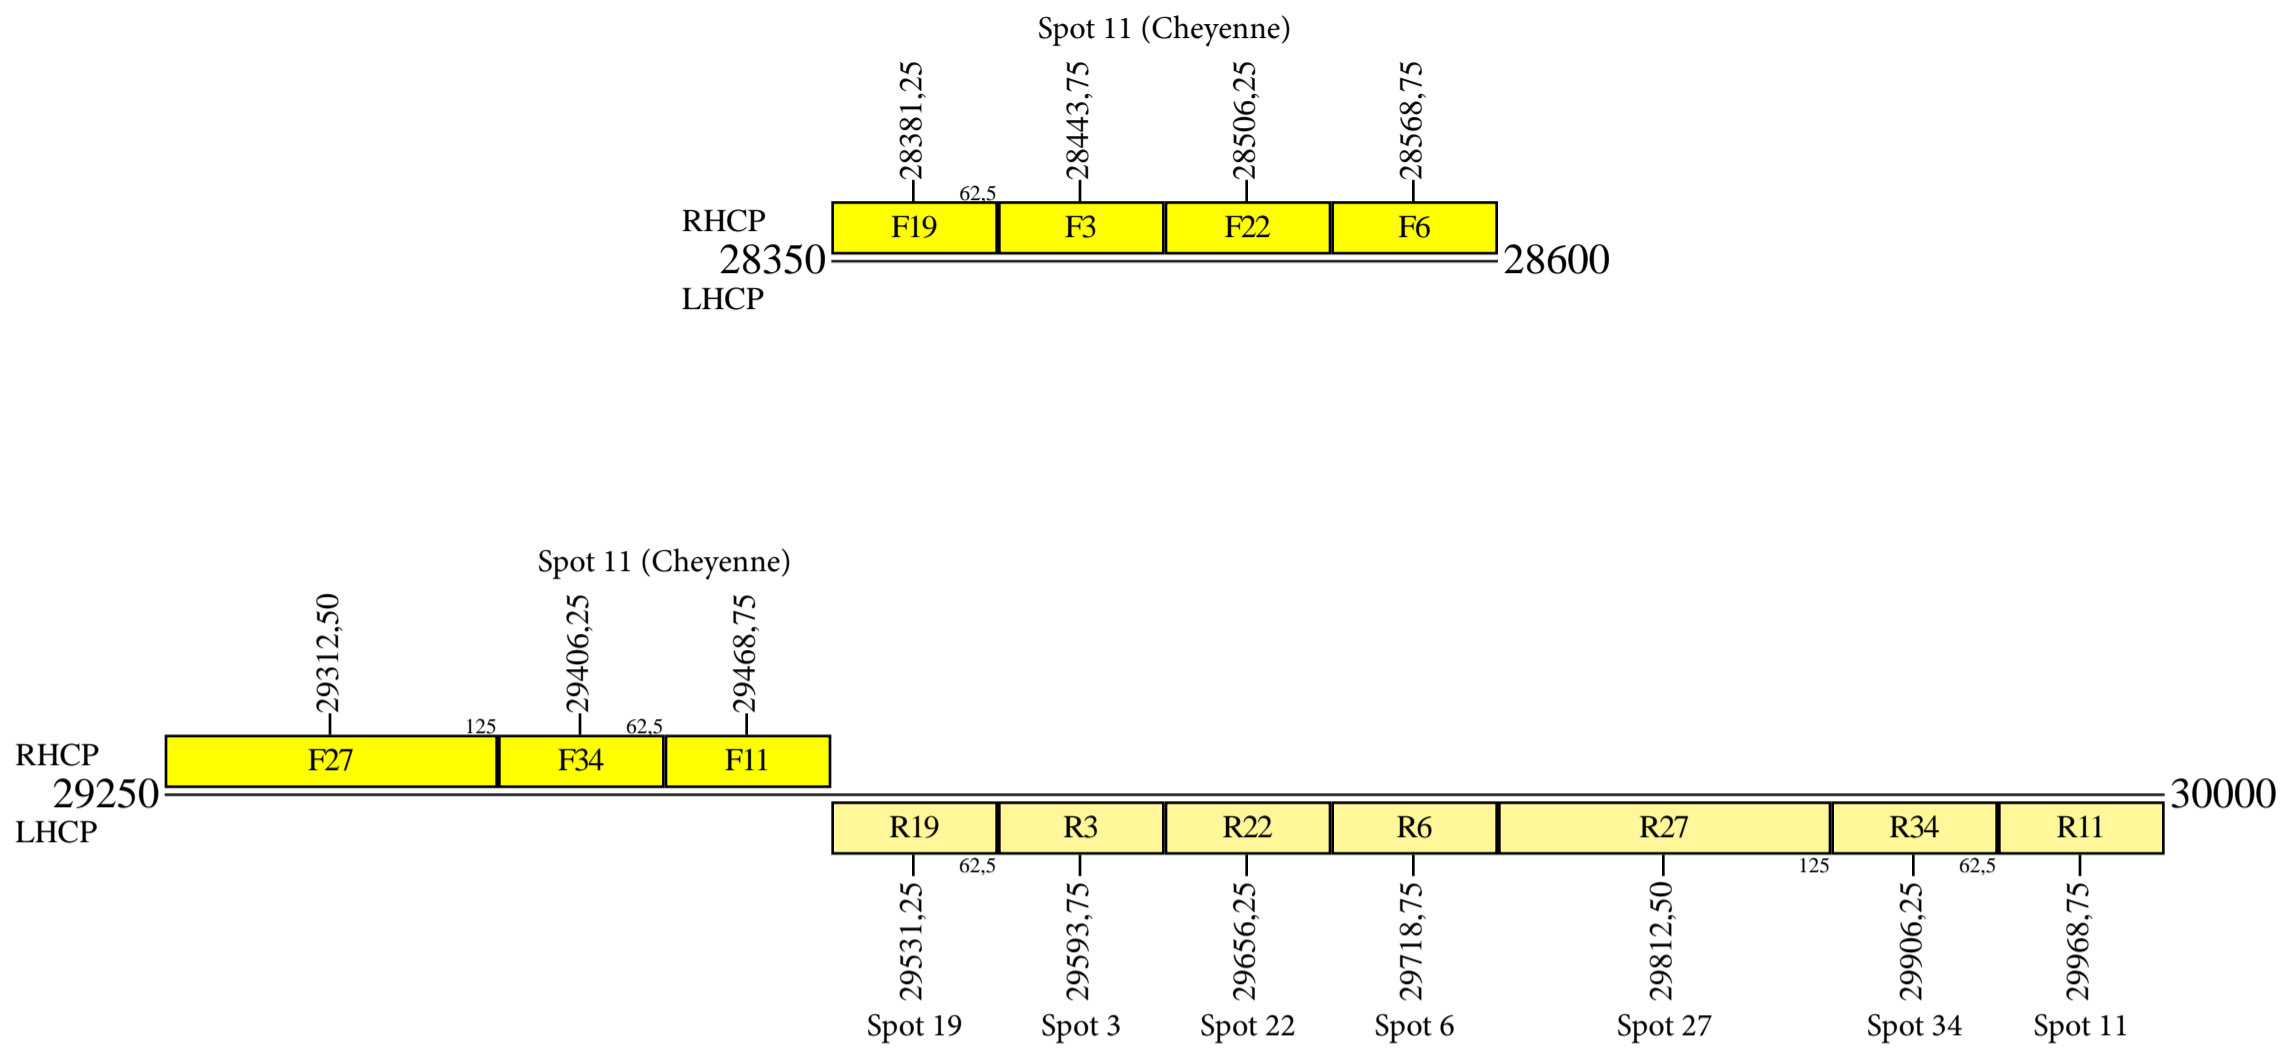

WildBlue 1

Frequency Plan

Uplink

Downlink

Command 1: 29999,50 R Spot 2
 Command 2: 5859,50 H Omni
 Command 4: 6423,50 V Omni
 Telemetry 1: 20196,00 L Conus
 Telemetry 2: 20199,50 L Conus
 Telemetry 3: 3701,50 V Omni
 Telemetry 4: 4198,00 H Omni

WildBlue 1

Frequency Plan

Uplink

Downlink

WildBlue 1

Frequency Plan

Uplink

Downlink