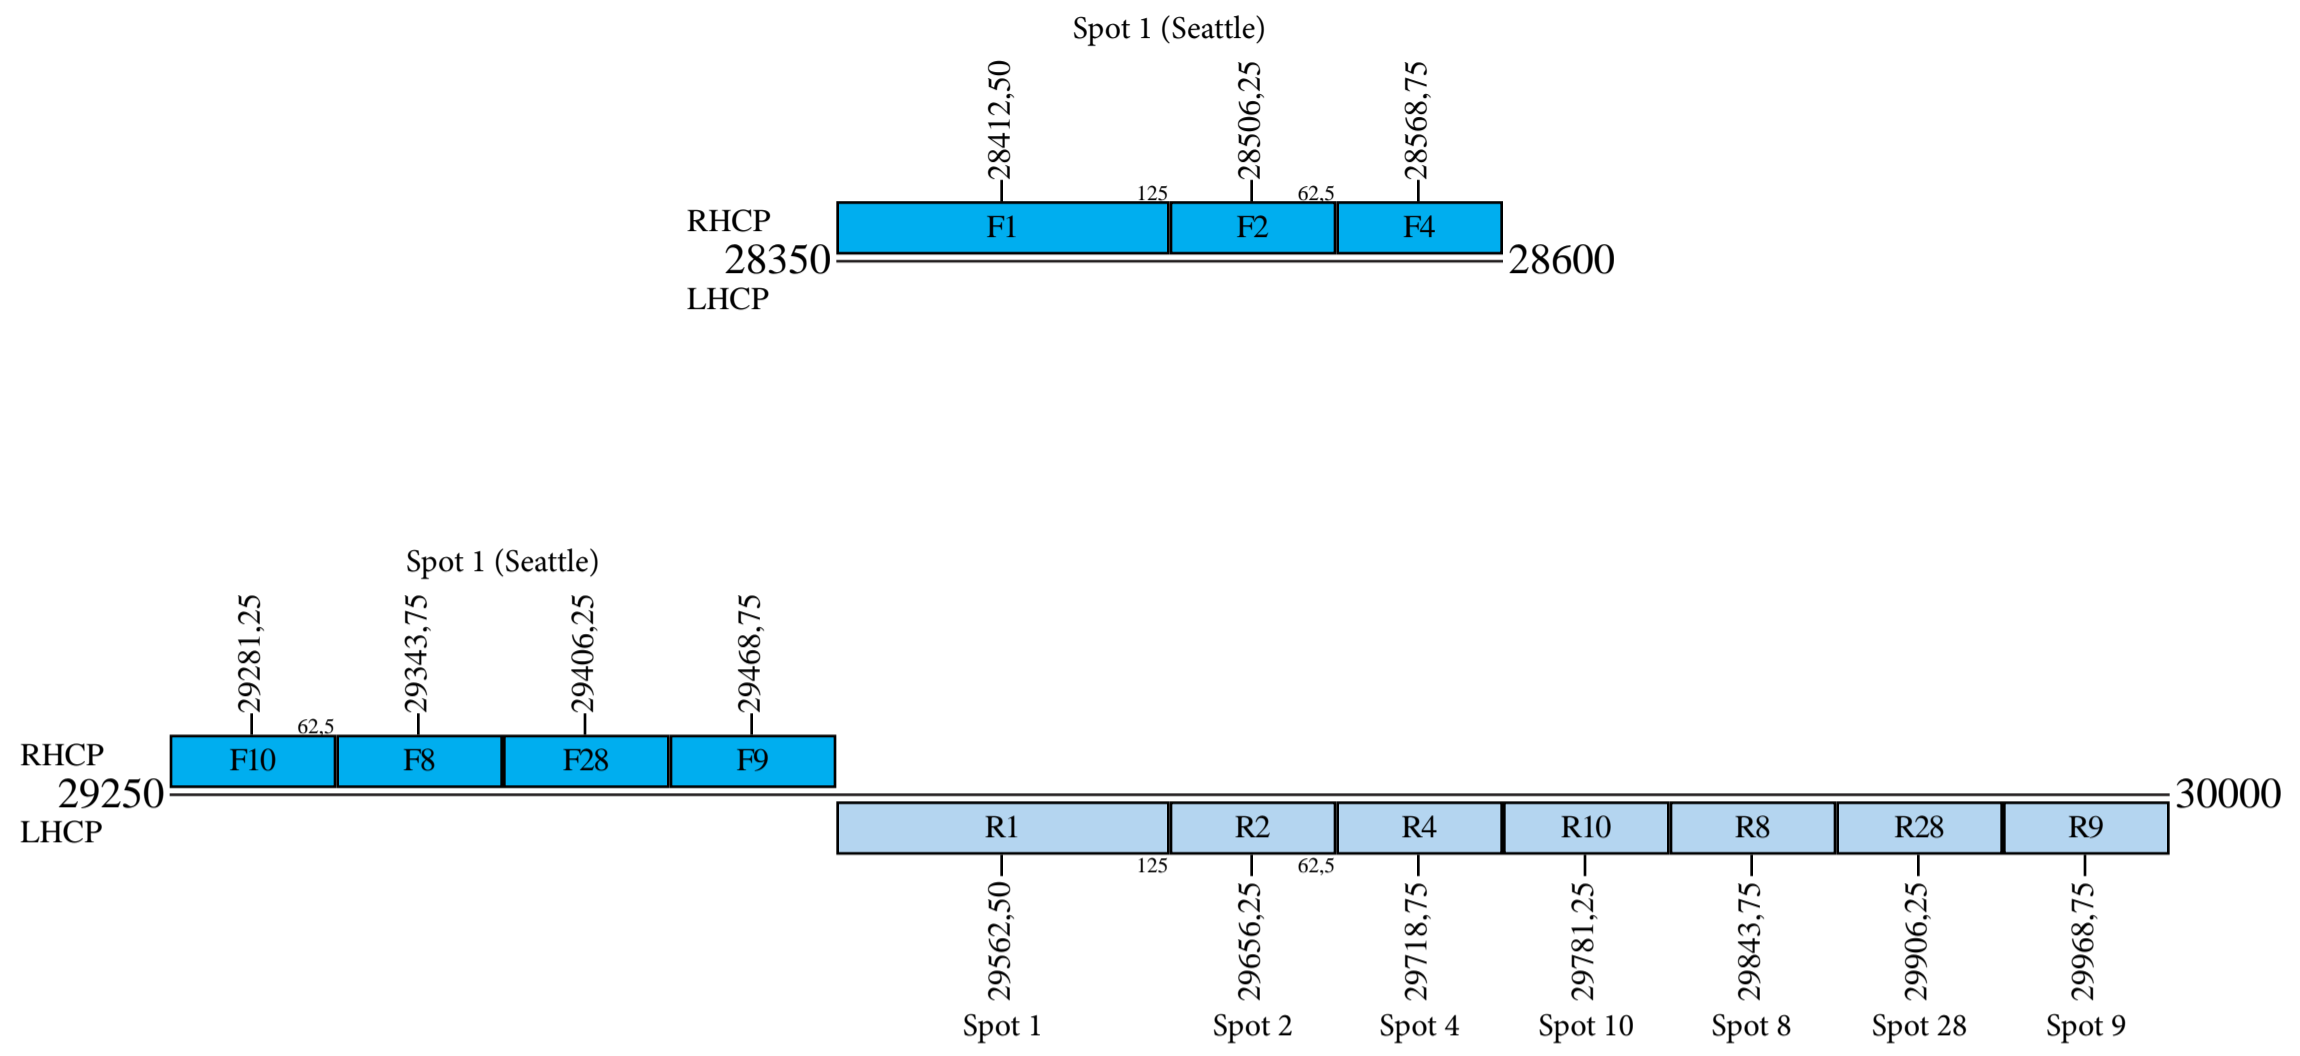

WildBlue 1

Frequency Plan

Uplink

Downlink

Command 1: 29999,50 R Spot 2
 Command 2: 5859,50 H Omni
 Command 4: 6423,50 V Omni
 Telemetry 1: 20196,00 L Conus
 Telemetry 2: 20199,50 L Conus
 Telemetry 3: 3701,50 V Omni
 Telemetry 4: 4198,00 H Omni

WildBlue 1

Frequency Plan

Uplink

Downlink

WildBlue 1

Frequency Plan

Uplink

Downlink

WildBlue 1

Frequency Plan

Uplink

Downlink