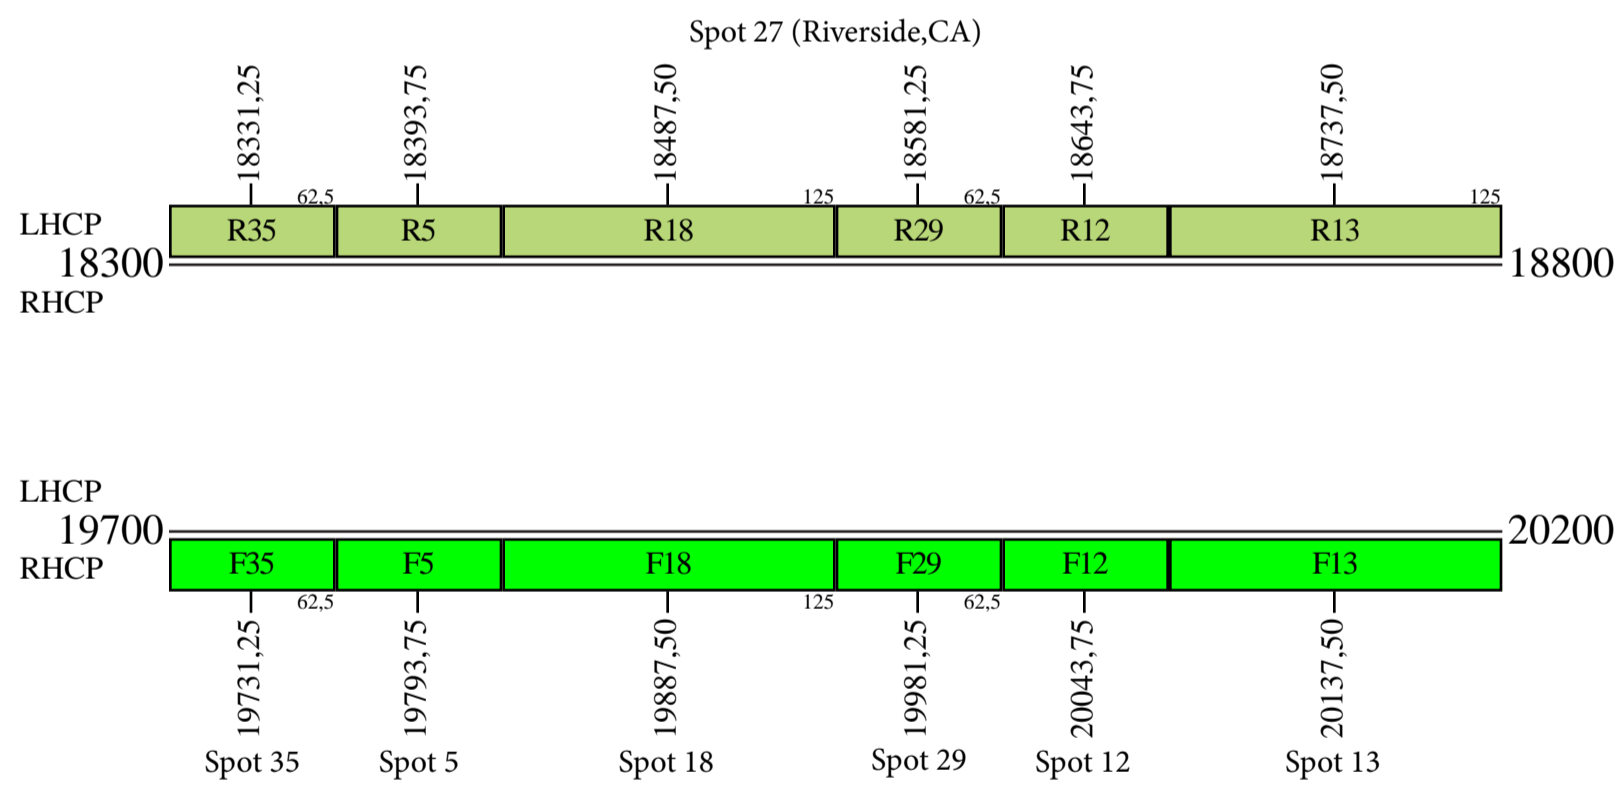

WildBlue 1

Frequency Plan

Uplink

Downlink

Command 1: 29999,50 R Spot 2
 Command 2: 5859,50 H Omni
 Command 4: 6423,50 V Omni
 Telemetry 1: 20196,00 L Conus
 Telemetry 2: 20199,50 L Conus
 Telemetry 3: 3701,50 V Omni
 Telemetry 4: 4198,00 H Omni

WildBlue 1

Frequency Plan

Uplink

Downlink

WildBlue 1

Frequency Plan

Uplink

Downlink