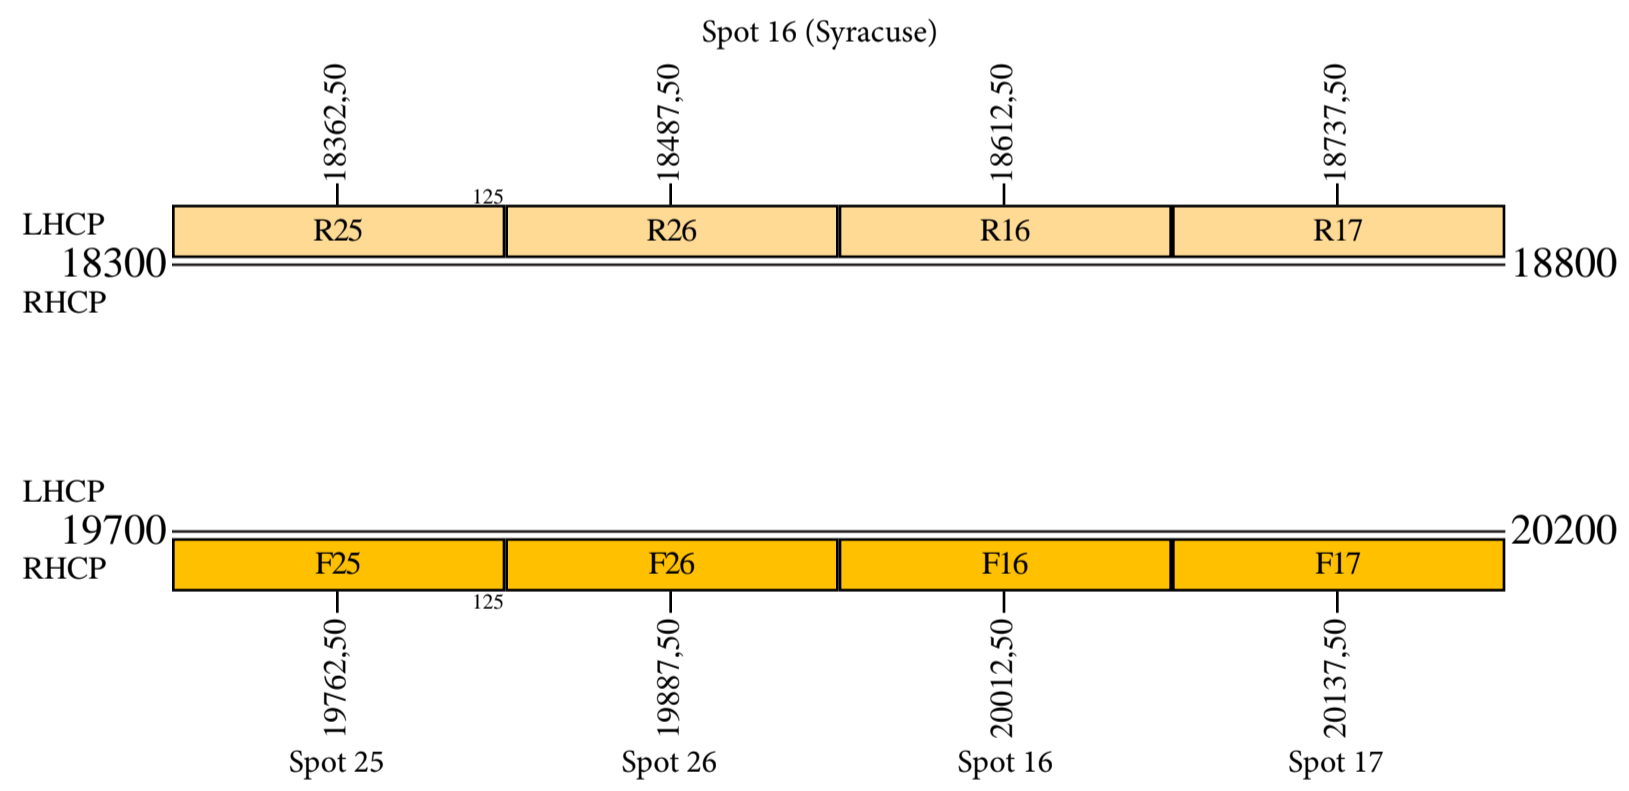

WildBlue 1

Frequency Plan

Uplink

Downlink

Command 1: 29999,50 R Spot 2
 Command 2: 5859,50 H Omni
 Command 4: 6423,50 V Omni
 Telemetry 1: 20196,00 L Conus
 Telemetry 2: 20199,50 L Conus
 Telemetry 3: 3701,50 V Omni
 Telemetry 4: 4198,00 H Omni

WildBlue 1

Frequency Plan

Uplink

Downlink

WildBlue 1

Frequency Plan

Uplink

Downlink