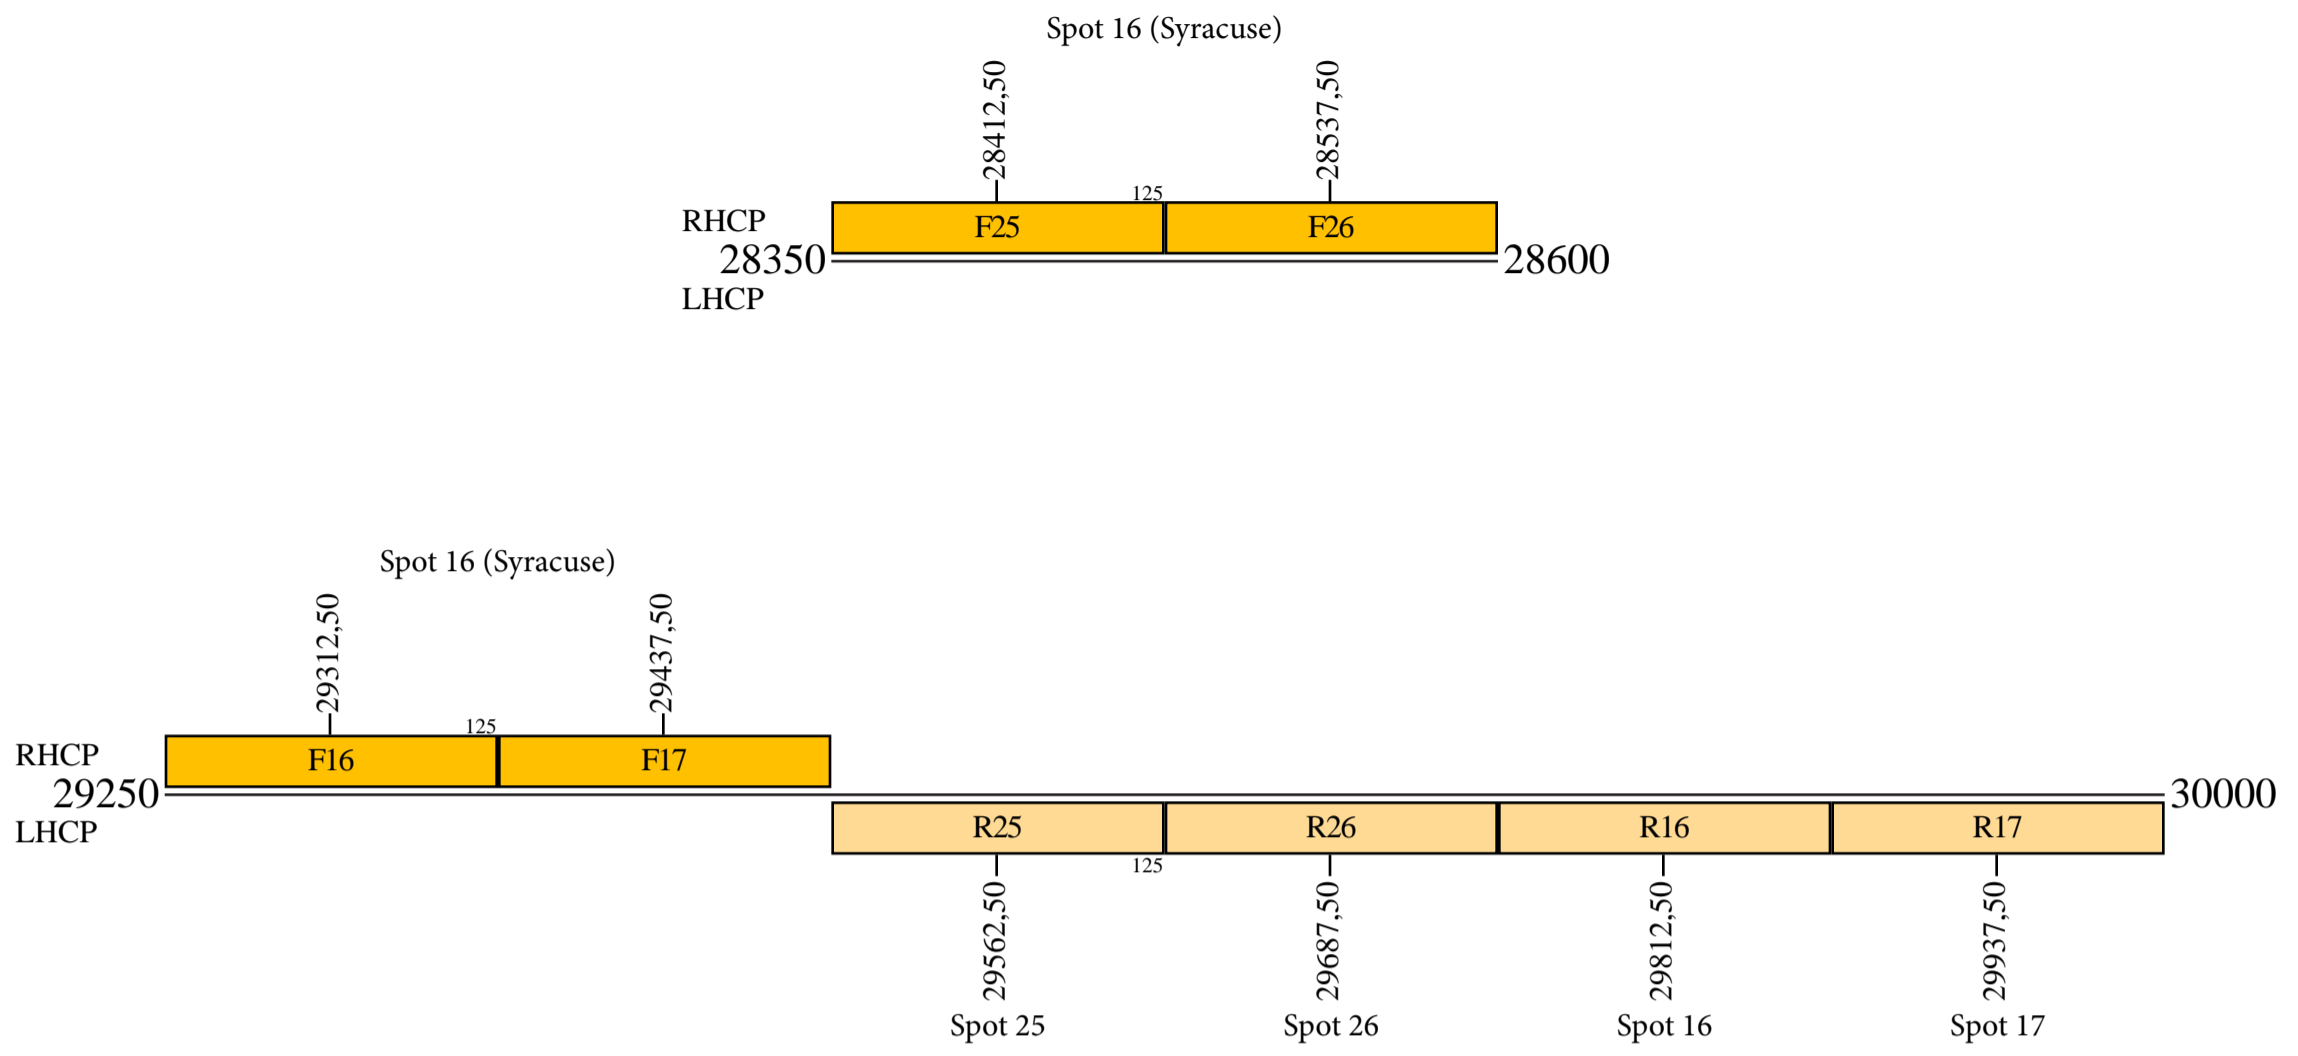

WildBlue 1

Frequency Plan

Uplink

Downlink

Command 1: 29999,50 R Spot 2
 Command 2: 5859,50 H Omni
 Command 4: 6423,50 V Omni
 Telemetry 1: 20196,00 L Conus
 Telemetry 2: 20199,50 L Conus
 Telemetry 3: 3701,50 V Omni
 Telemetry 4: 4198,00 H Omni

WildBlue 1

Frequency Plan

Uplink

Downlink

WildBlue 1

Frequency Plan

Uplink

Downlink