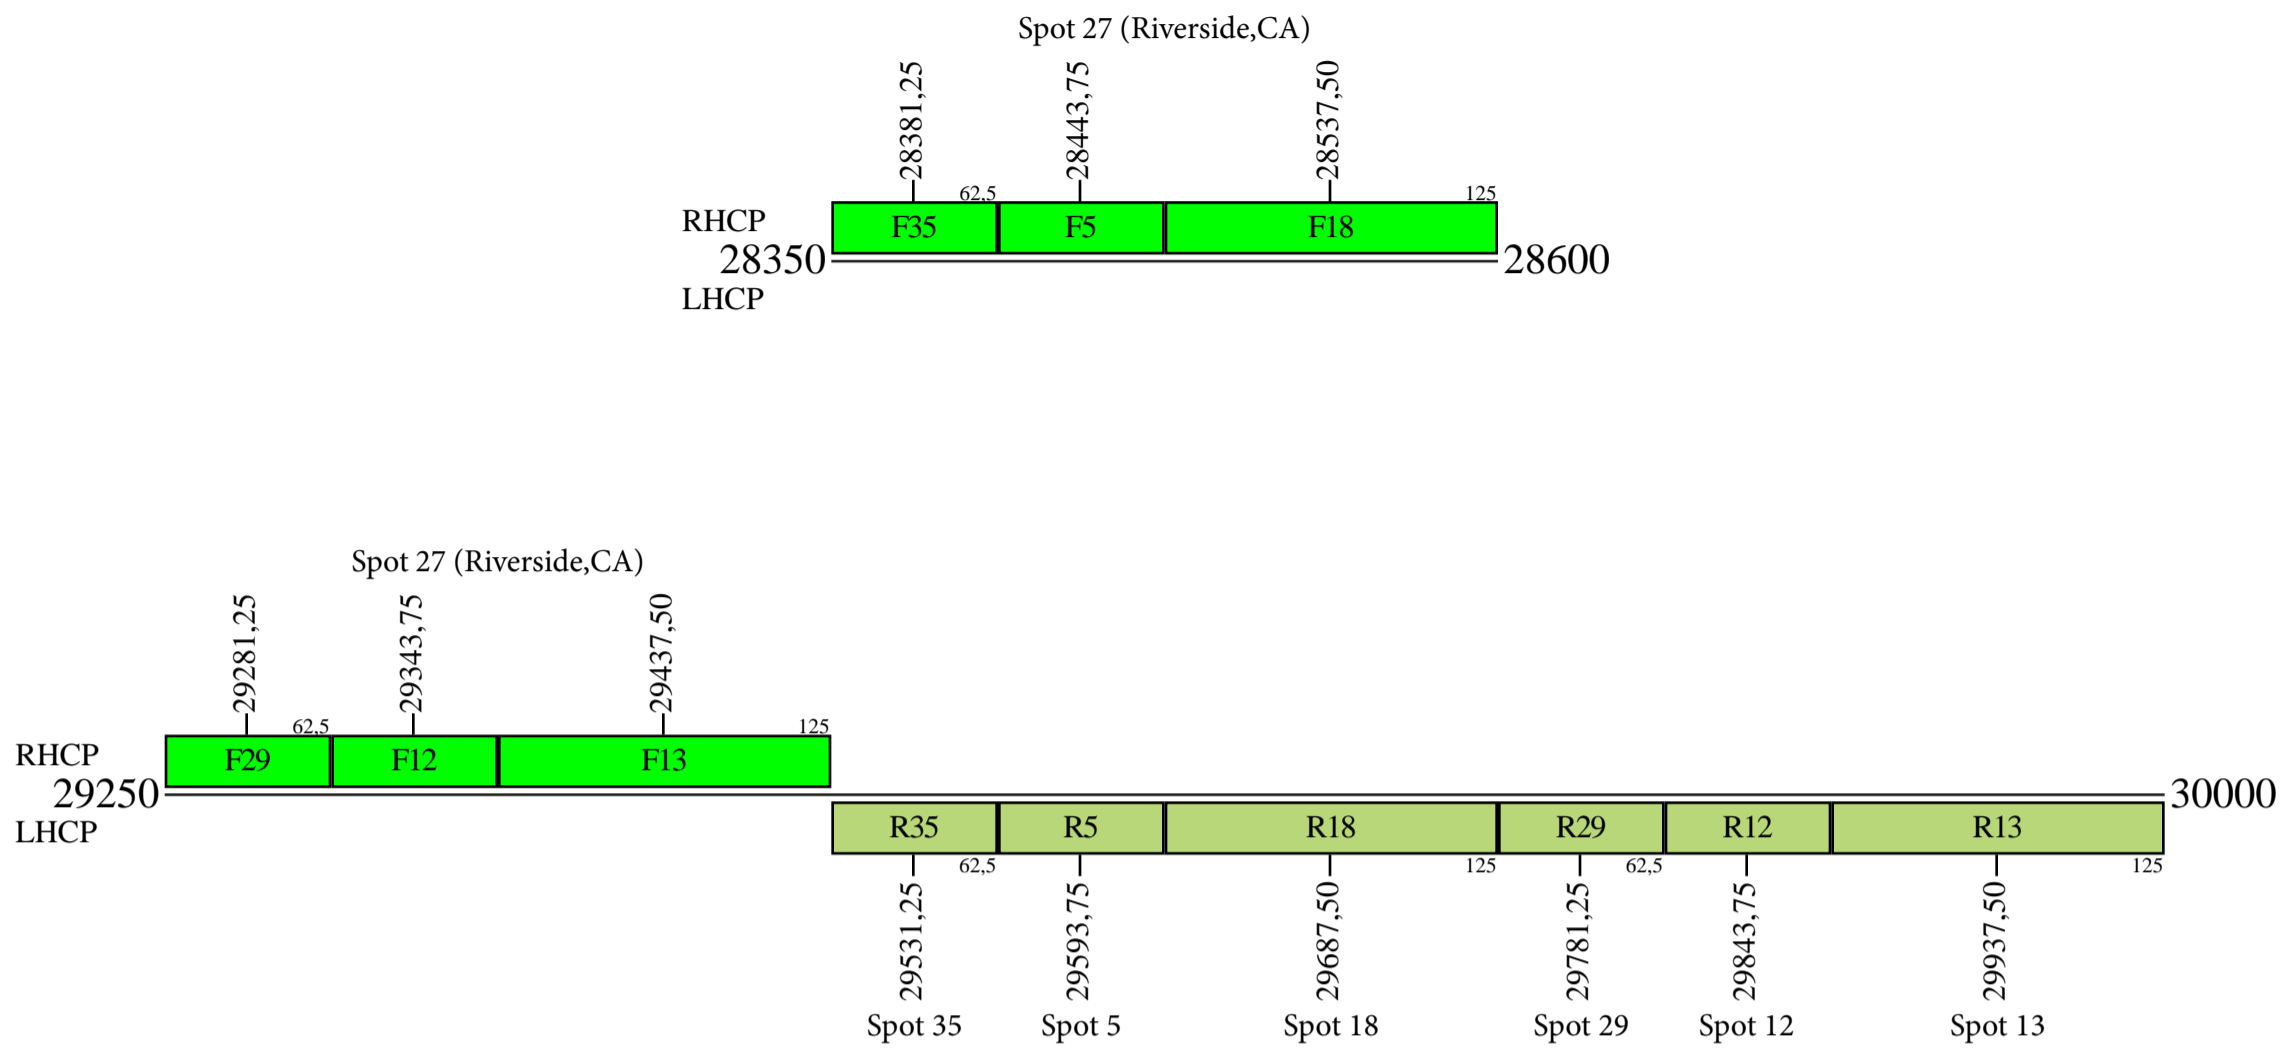

WildBlue 1

Frequency Plan

Uplink

Downlink

Command 1: 29999,50 R Spot 2
 Command 2: 5859,50 H Omni
 Command 4: 6423,50 V Omni
 Telemetry 1: 20196,00 L Conus
 Telemetry 2: 20199,50 L Conus
 Telemetry 3: 3701,50 V Omni
 Telemetry 4: 4198,00 H Omni

WildBlue 1

Frequency Plan

Uplink

Downlink

WildBlue 1

Frequency Plan

Uplink

Downlink

WildBlue 1

Frequency Plan

Uplink

Downlink