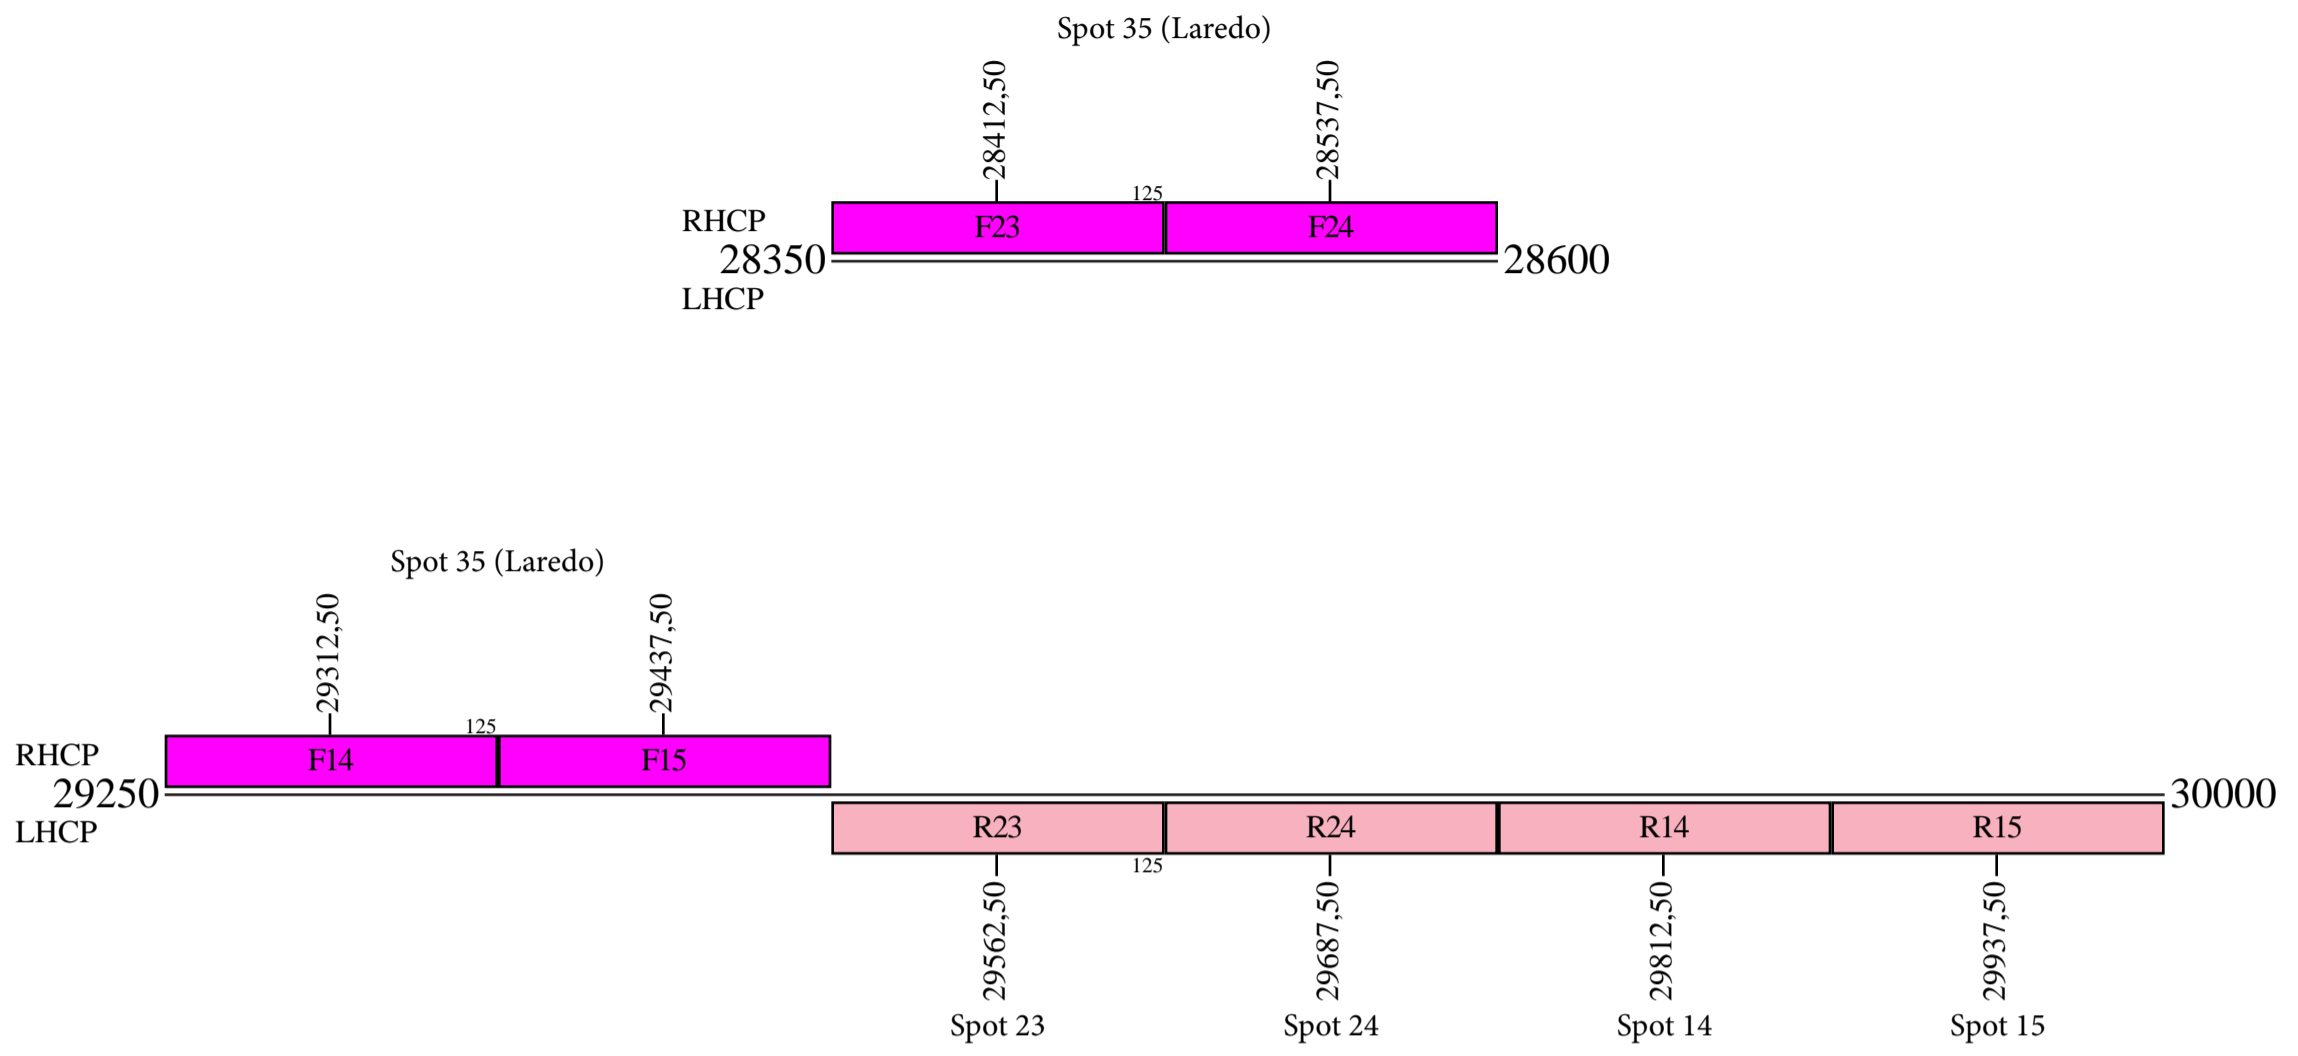

WildBlue 1

Frequency Plan

Uplink

Downlink

Command 1: 29999,50 R Spot 2
 Command 2: 5859,50 H Omni
 Command 4: 6423,50 V Omni
 Telemetry 1: 20196,00 L Conus
 Telemetry 2: 20199,50 L Conus
 Telemetry 3: 3701,50 V Omni
 Telemetry 4: 4198,00 H Omni

WildBlue 1

Frequency Plan

Uplink

Downlink

WildBlue 1

Frequency Plan

Uplink

Downlink

WildBlue 1

Frequency Plan

Uplink

Downlink