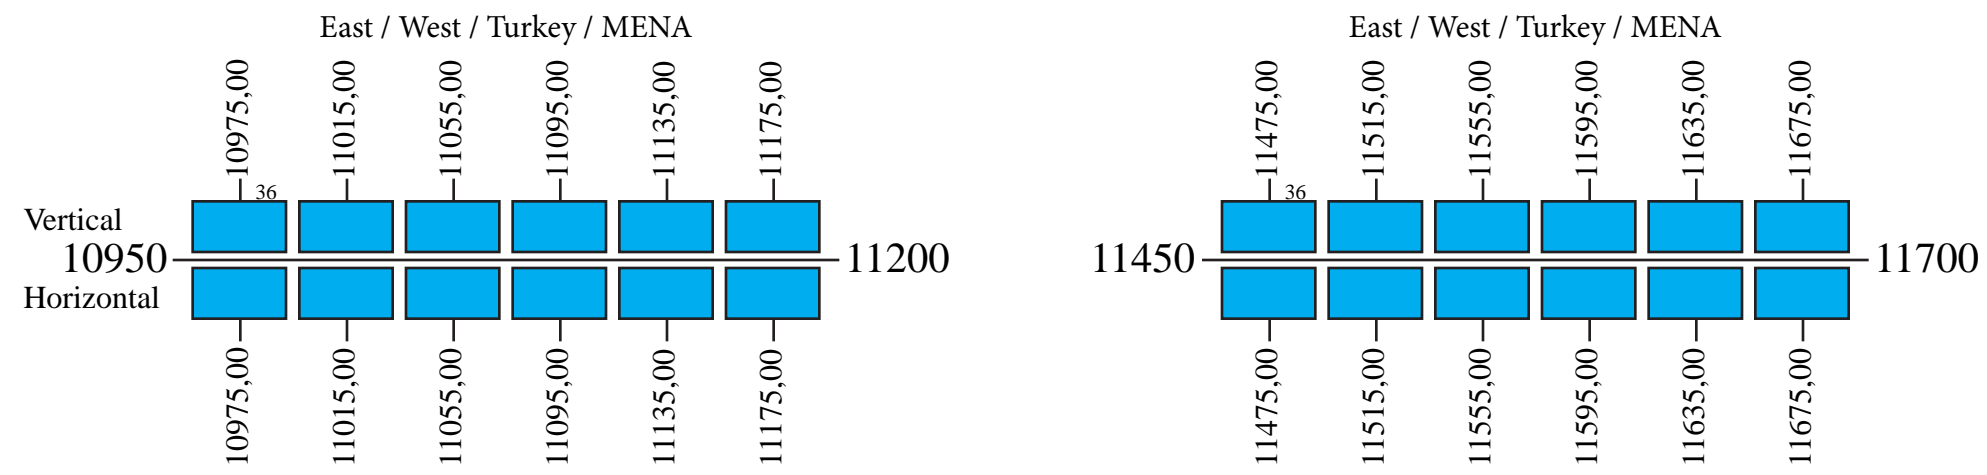

Turksat 5A

Provisional Frequency Plan only Downlink

Downlink

Command 1: 14002,00
 Command 2: 14000,50
 Command 3: 14499,00
 Telemetry 1: 11698,60 L or V
 Telemetry 2: 11699,40
 Telemetry 3: 10950,20 R or H
 Beacon 1: 10951,50 V