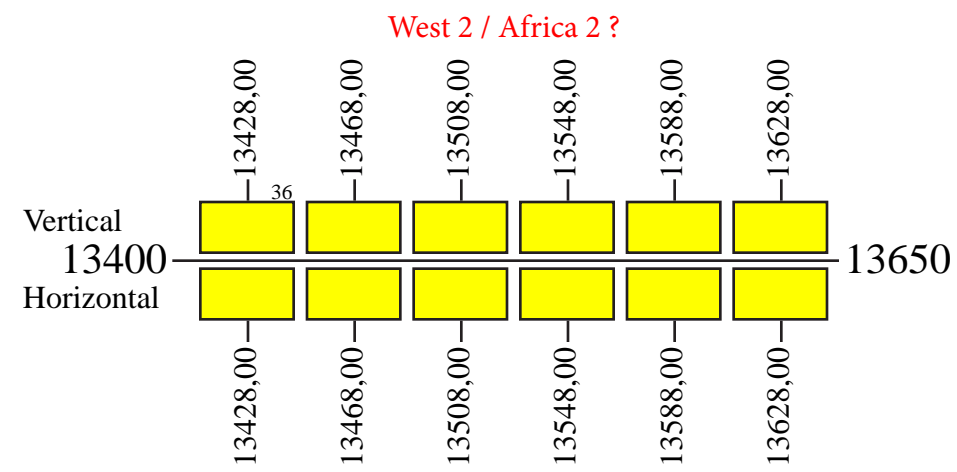

Turksat 5A

Provisional Frequency Plan only Downlink

Downlink

Command 1: 14002,00
 Command 2: 14000,50
 Command 3: 14499,00
 Telemetry 1: 11698,60 L or V
 Telemetry 2: 11699,40
 Telemetry 3: 10950,20 R or H
 Beacon 1: 10951,50 V