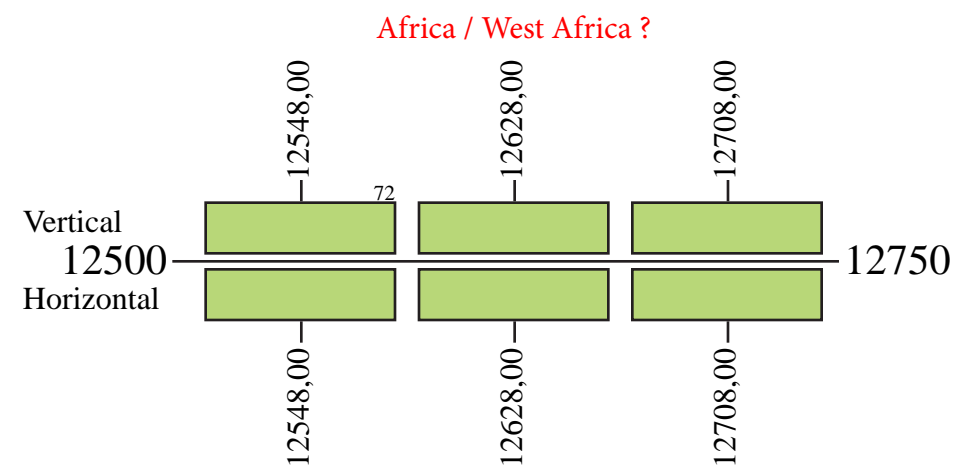

Turksat 5A

Provisional Frequency Plan only Downlink

Downlink

Command 1: 14002,00
 Command 2: 14000,50
 Command 3: 14499,00
 Telemetry 1: 11698,60 L or V
 Telemetry 2: 11699,40
 Telemetry 3: 10950,20 R or H
 Beacon 1: 10951,50 V