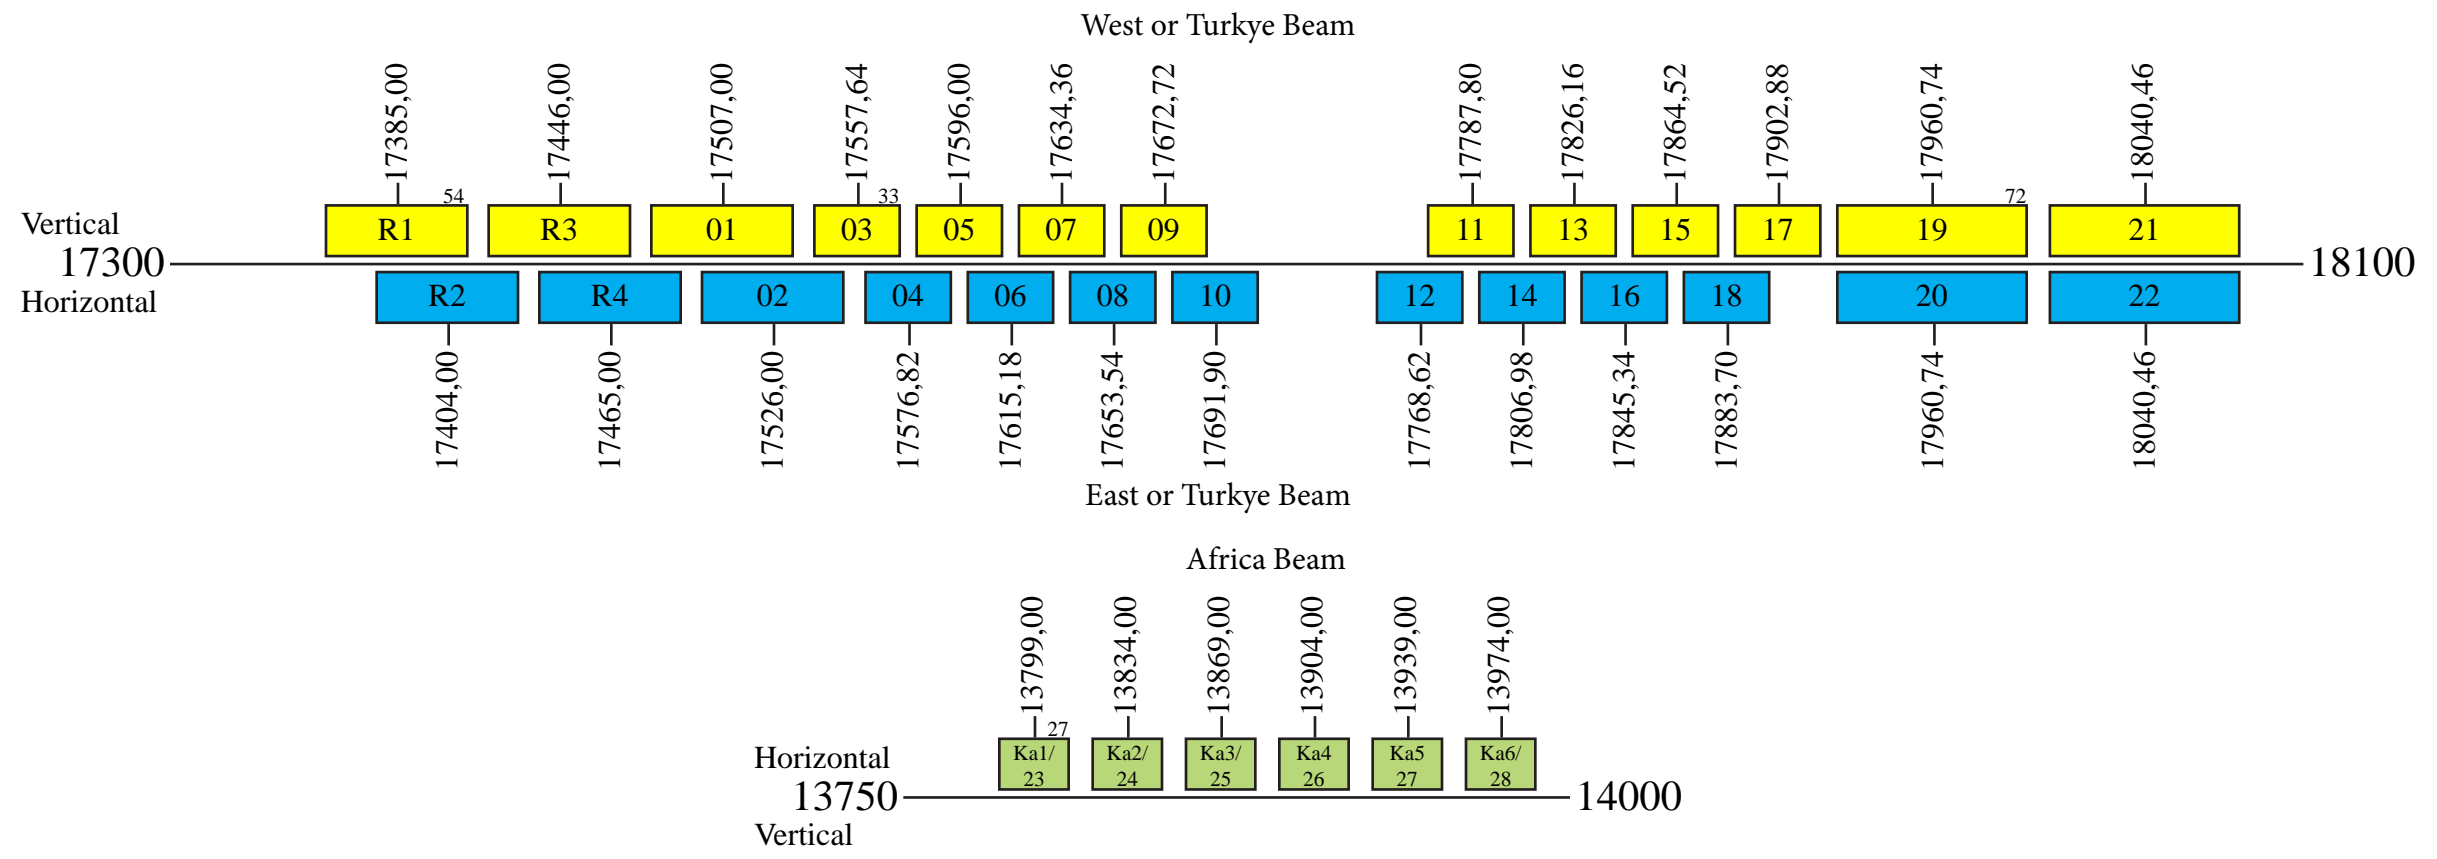

Turksat 4A

Provisional Frequency Plan only Ku-Band

Uplink

Downlink