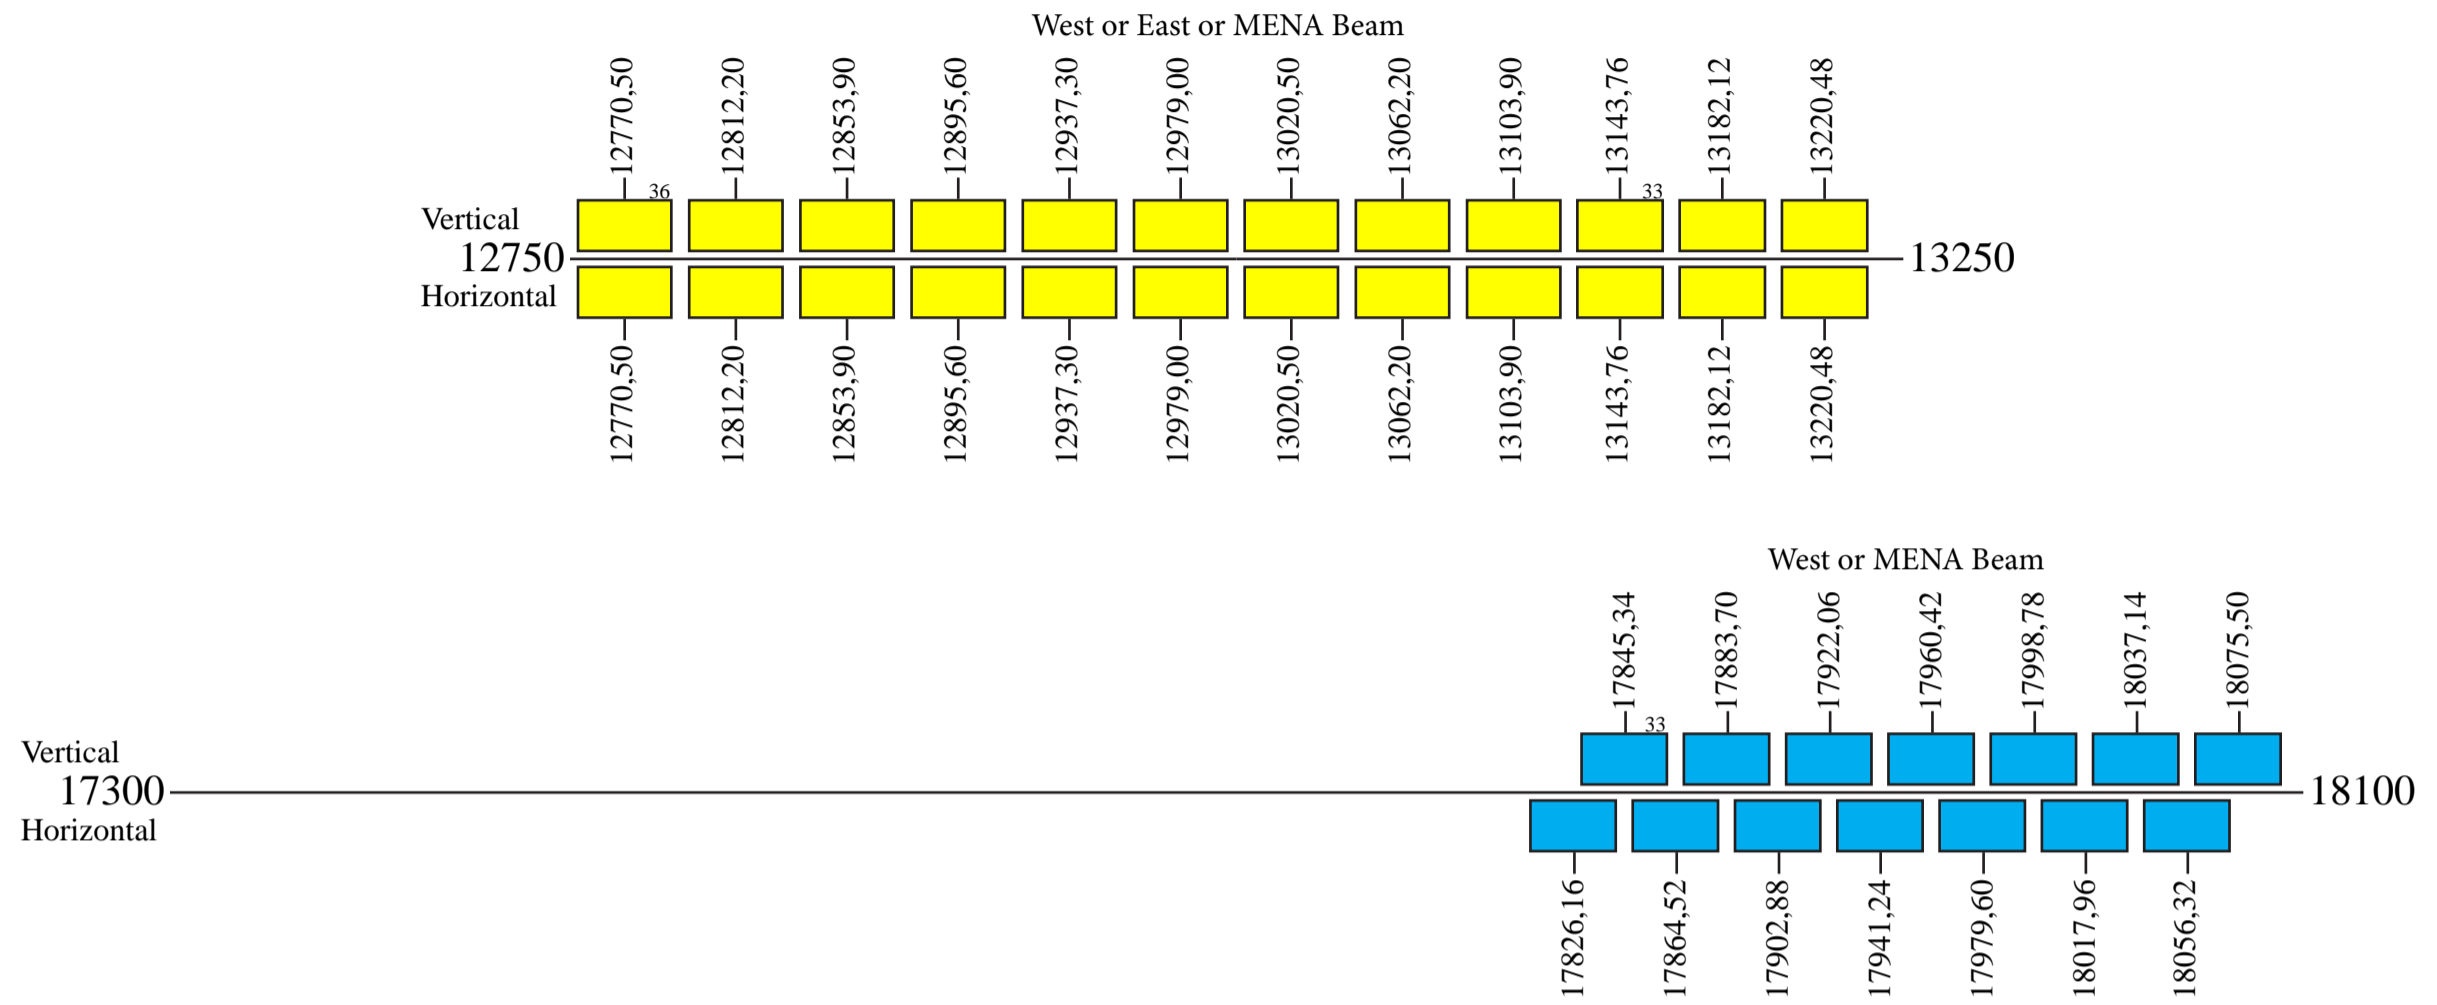

TürkmenÄlem 52E/MonacoSat 1

Provisional Frequency Plan

Uplink

Downlink