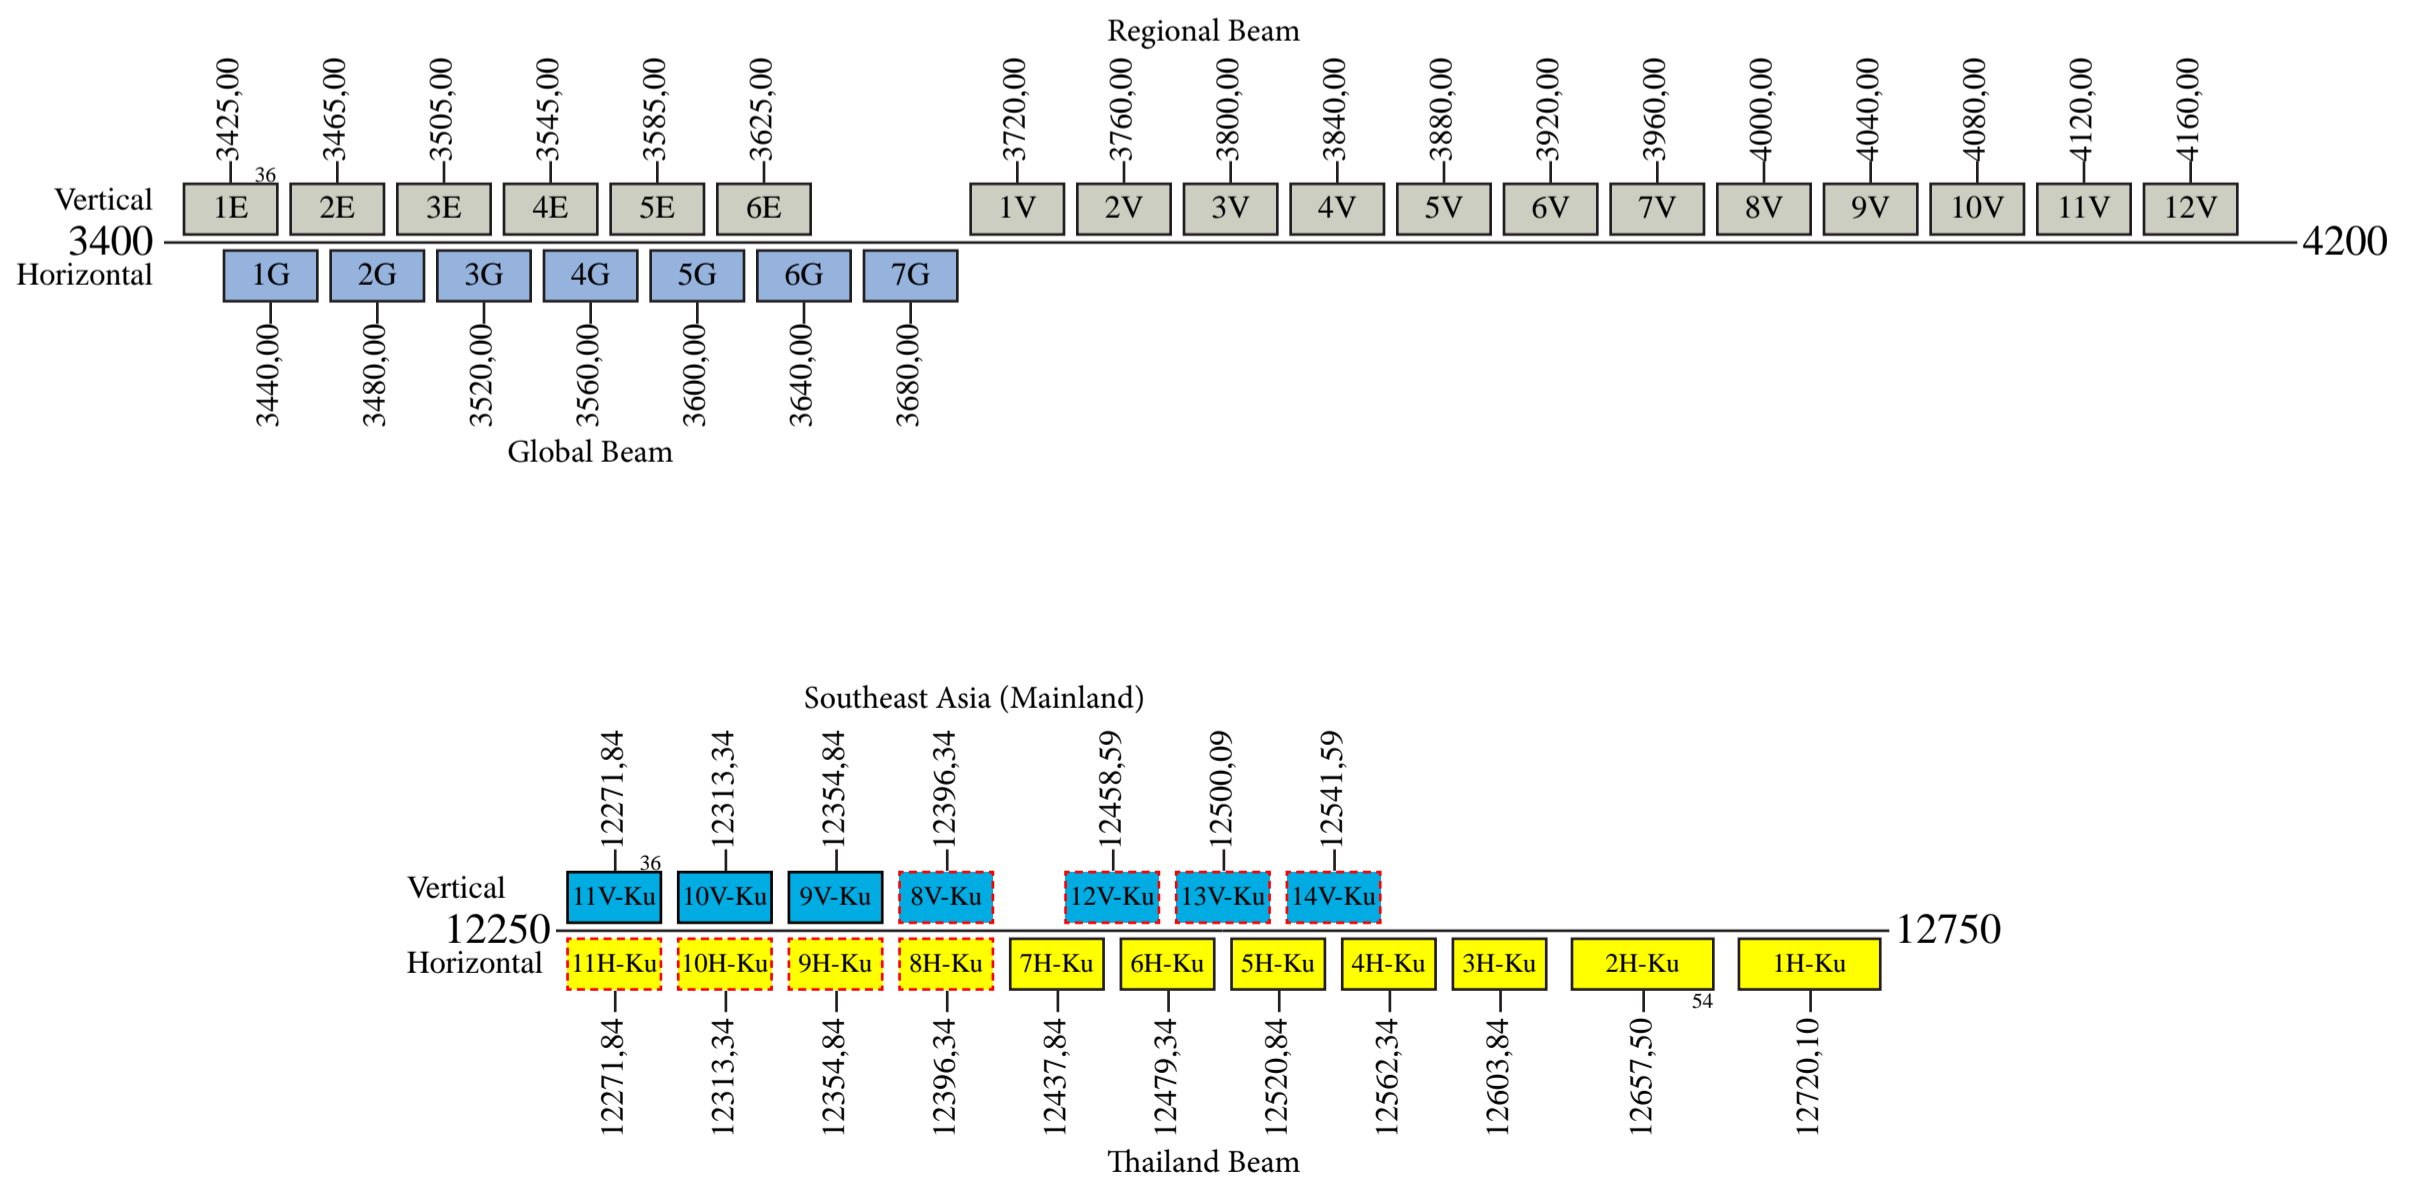

Thaicom 5

Frequency Plan

Uplink

Downlink

Switchable between Thailand or Southeast Asia Beam (8H-Ku or 8V-Ku, 11H-Ku or 12V-Ku, 10H-Ku or 13V-Ku, 9H-Ku or 14V-Ku)