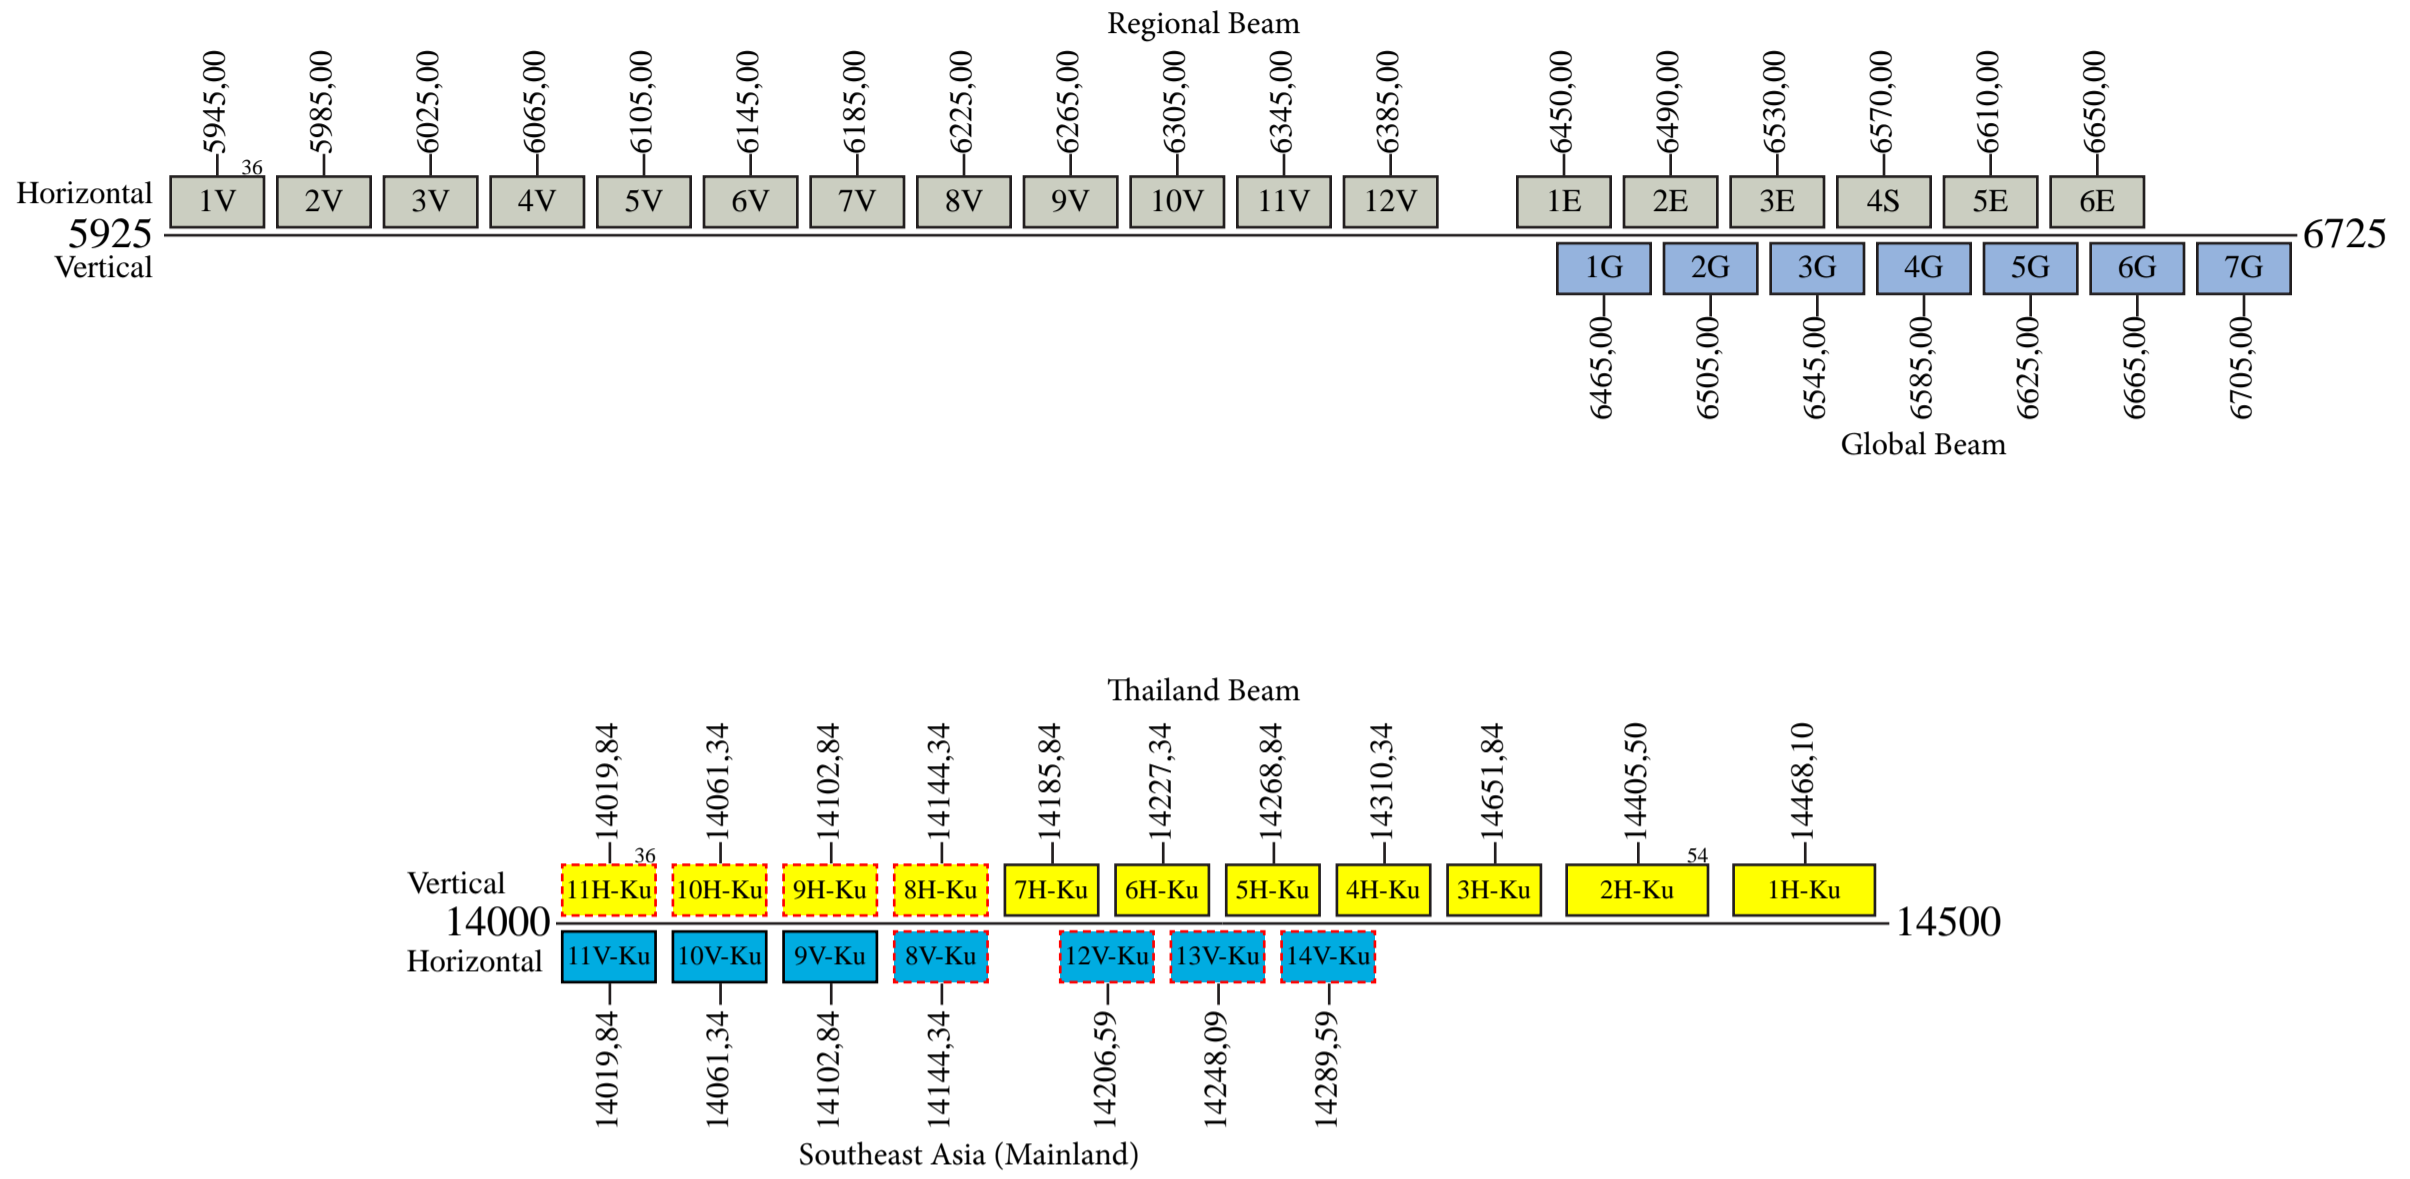

Thaicom 5

Frequency Plan

Uplink

Downlink

Switchable between Thailand or Southeast Asia Beam (8H-Ku or 8V-Ku, 11H-Ku or 12V-Ku, 10H-Ku or 13V-Ku, 9H-Ku or 14V-Ku)