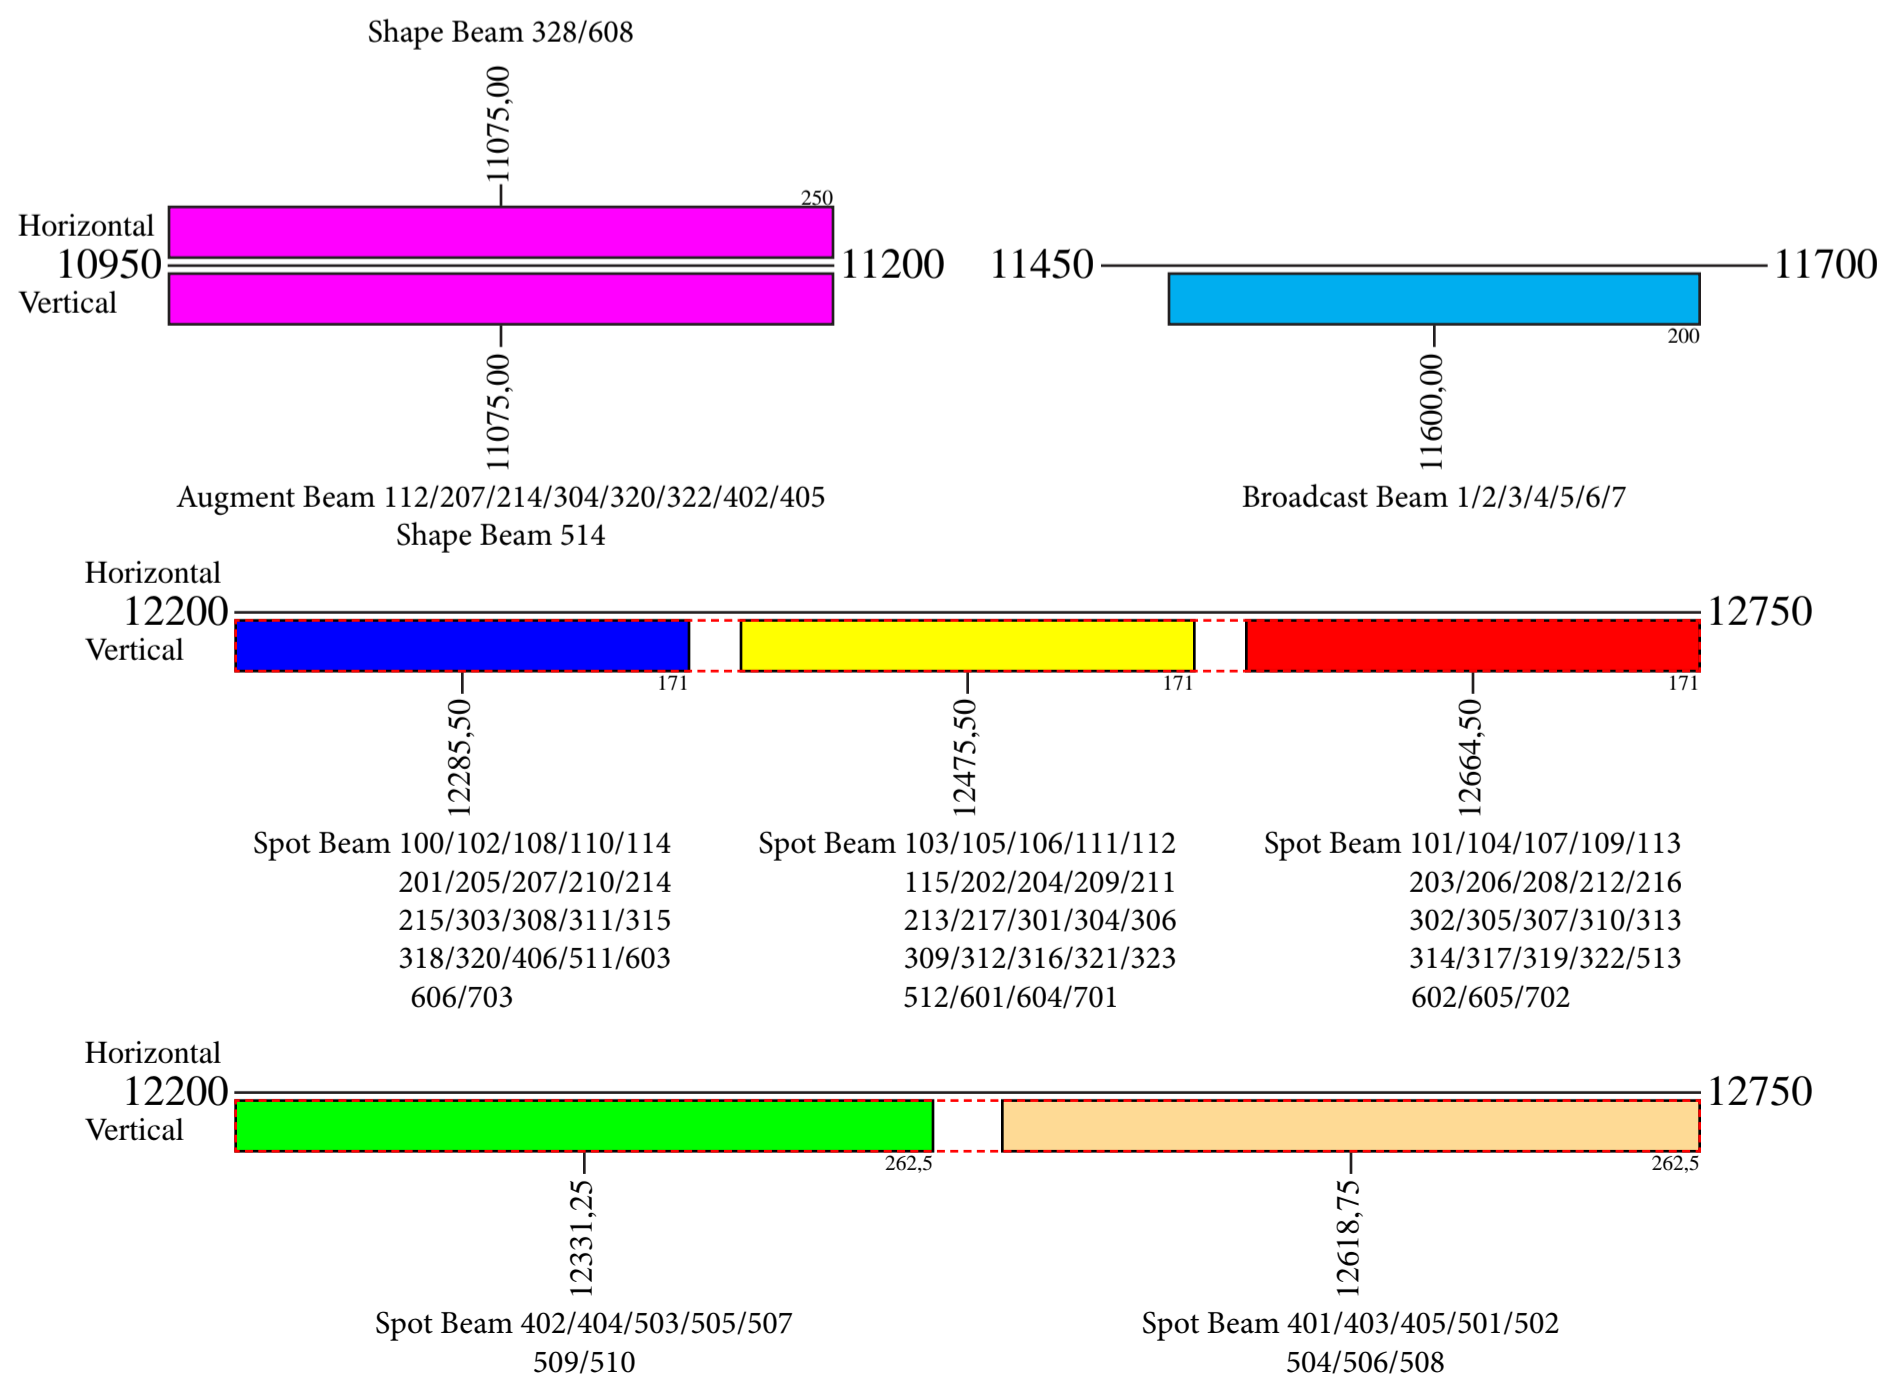

Thaicom 4 (IPstar-1)

Provisional Frequency Plan

Uplink - Forward

Downlink - Forward

Thaicom 4 (IPstar-1)

Provisional Frequency Plan

Uplink - Return

Downlink - Return