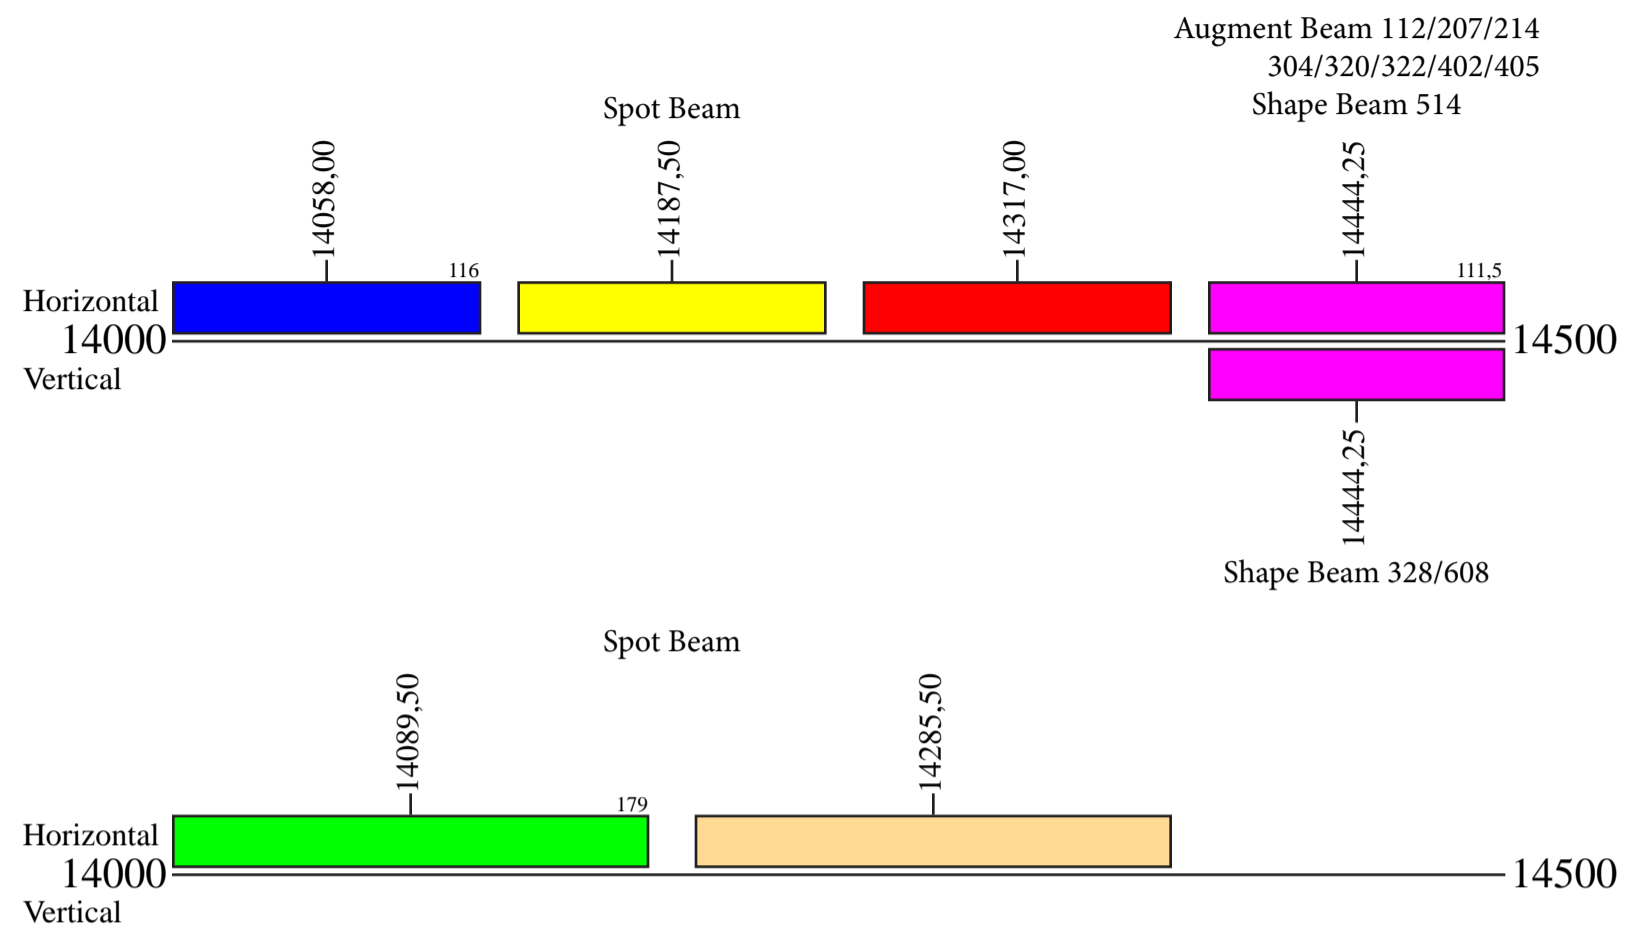

Thaicom 4 (IPstar-1)

Provisional Frequency Plan

Uplink - Forward

Downlink - Forward

Thaicom 4 (IPstar-1)

Provisional Frequency Plan

Uplink - Return

Downlink - Return