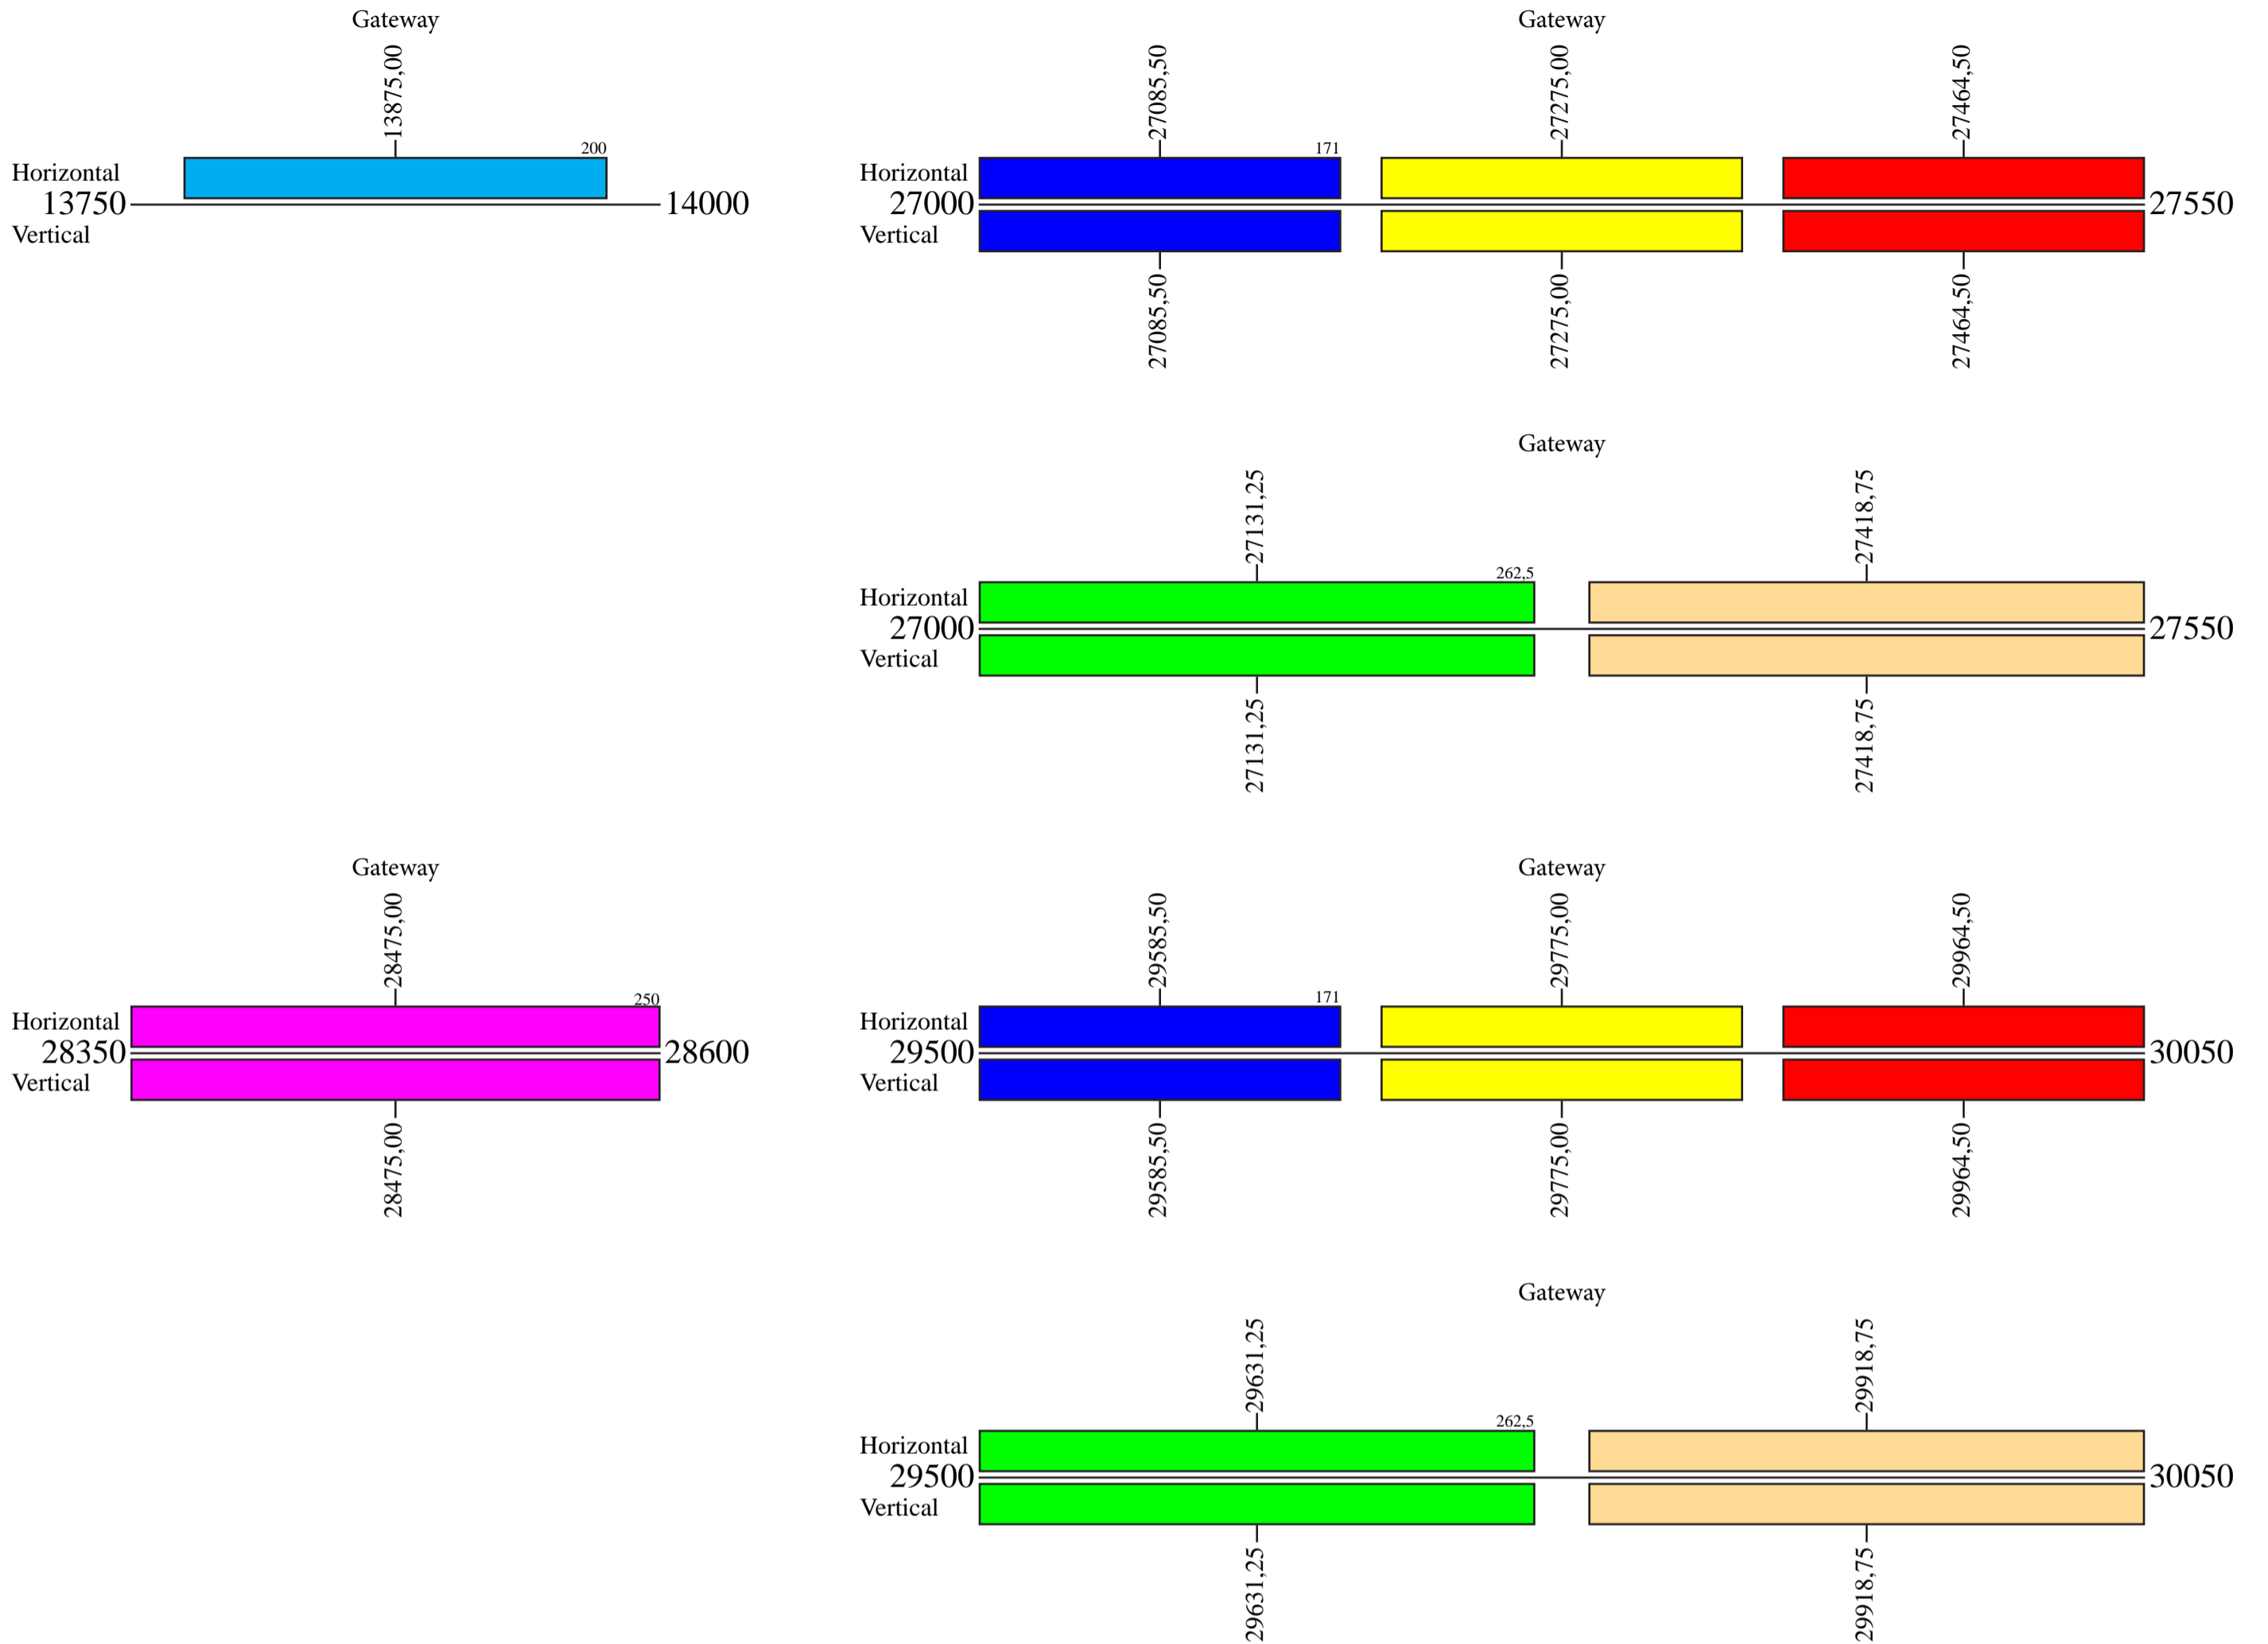

Thaicom 4 (IPstar-1)

Provisional Frequency Plan

Uplink - Forward

Downlink - Forward

Thaicom 4 (IPstar-1)

Provisional Frequency Plan

Uplink - Return

Downlink - Return