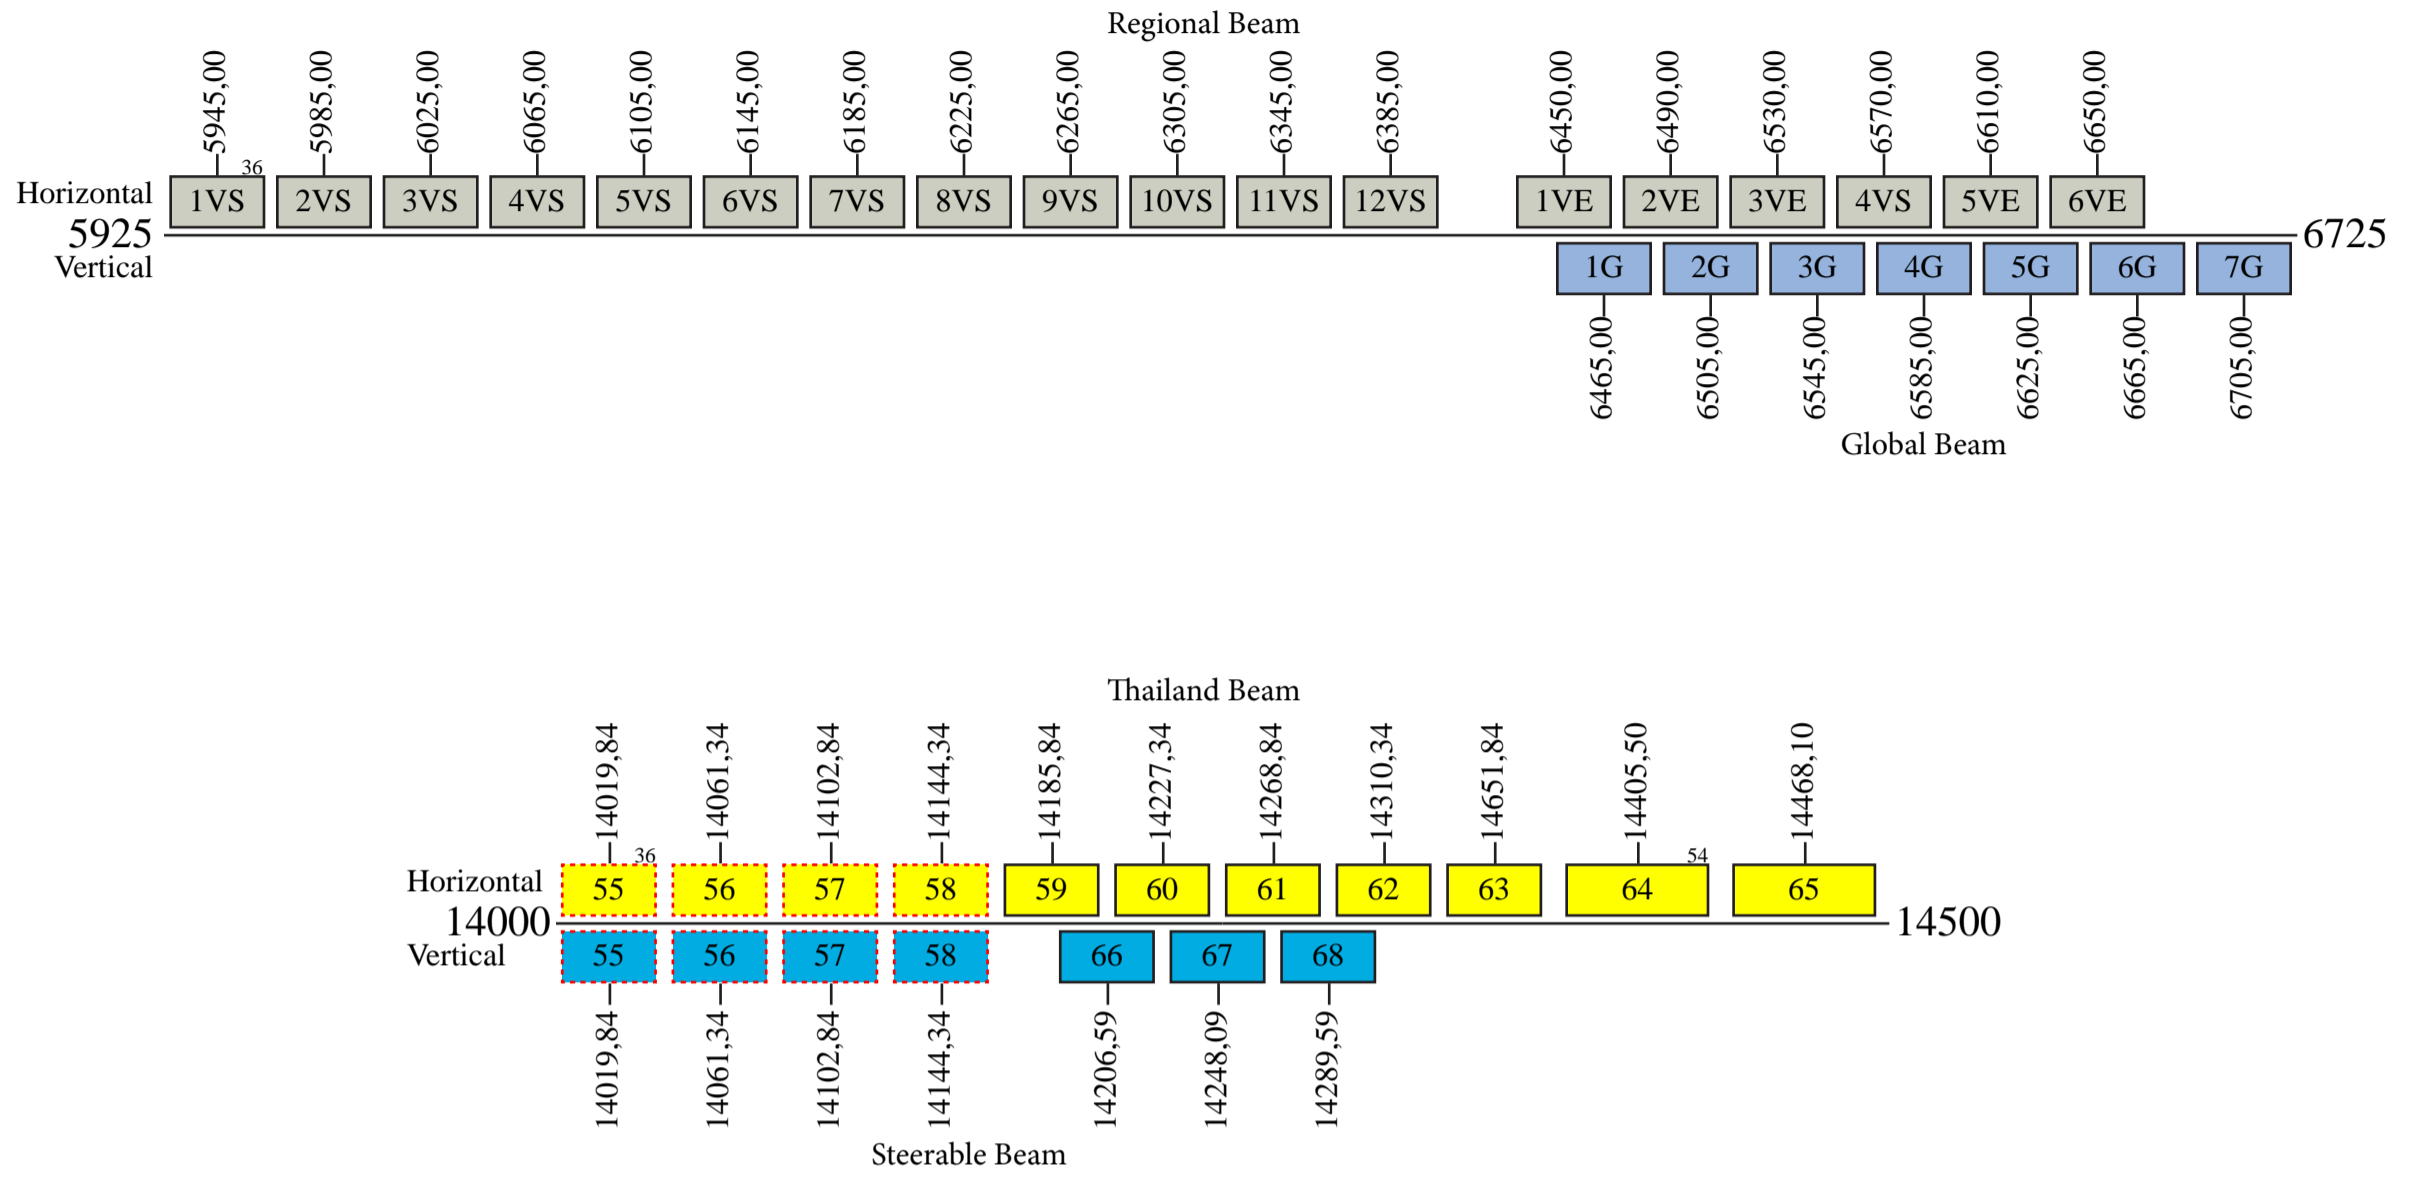

Thaicom 3

Frequency Plan

Uplink

Downlink

 Switchable between Thailand Beam and Steerable Beam