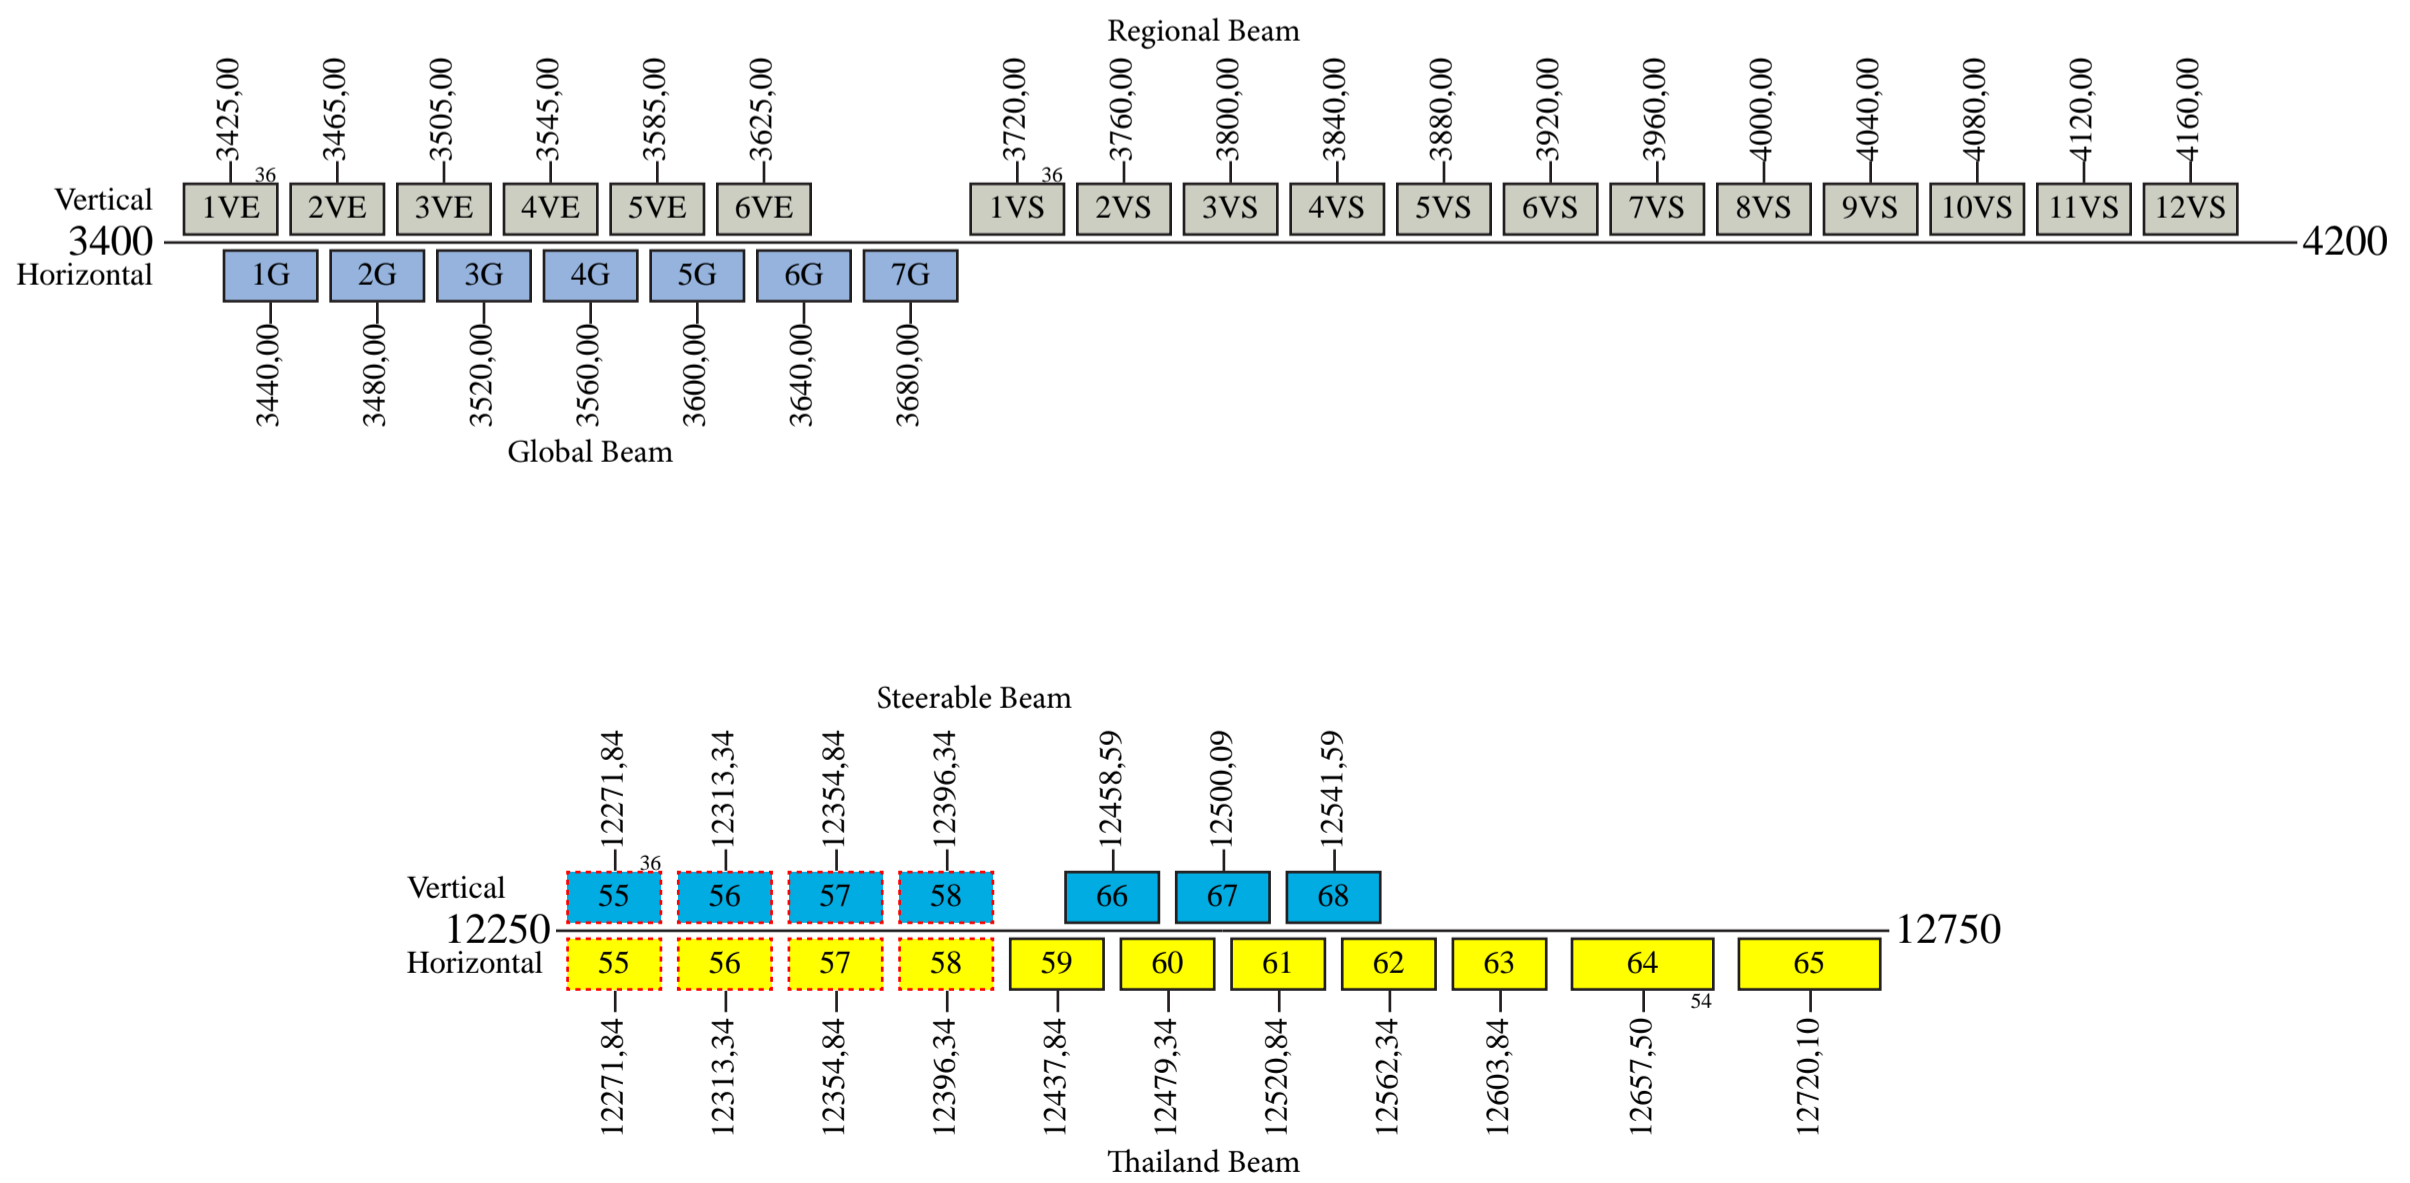

Thaicom 3

Frequency Plan

Uplink

Downlink

 Switchable between Thailand Beam and Steerable Beam