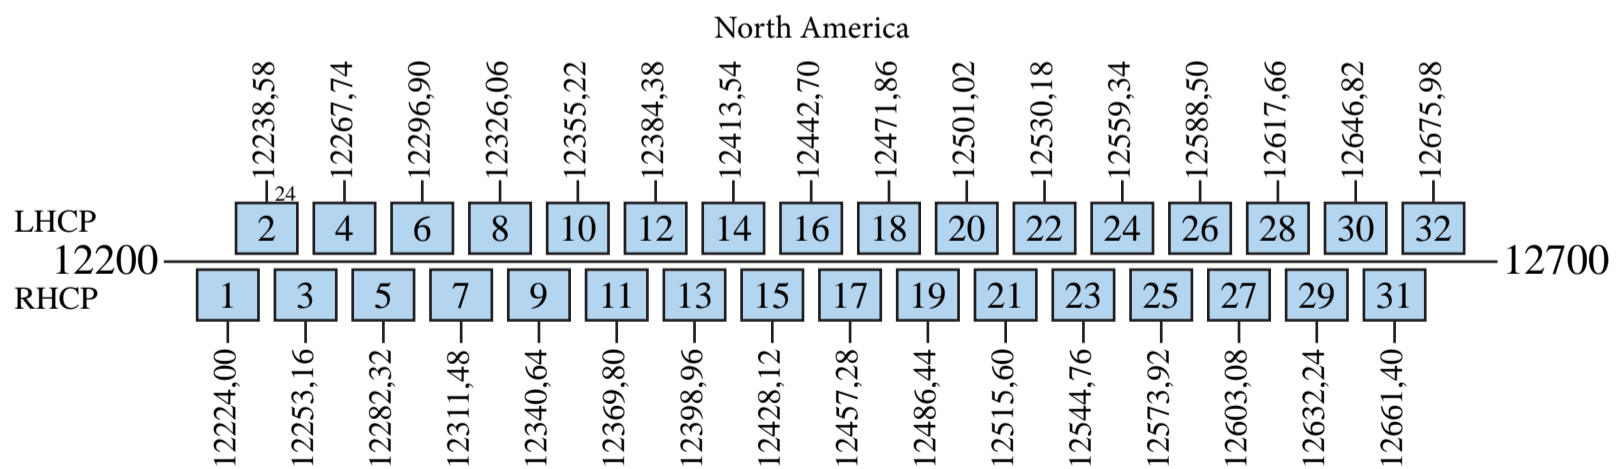

Nimiq 5

Frequency Plan

Uplink

Downlink

Command 1: 17790,00 R
Command 2: 17790,00 L
Telemetry 1: 12695,00 R
Telemetry 2: 12695,00 L