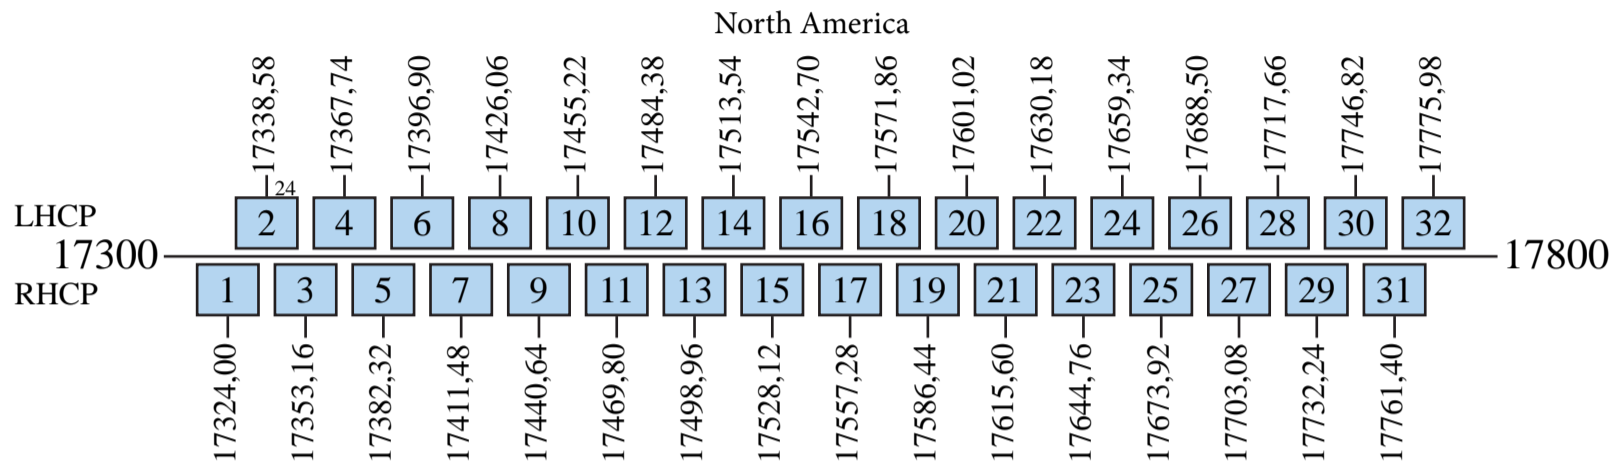

Nimiq 5

Frequency Plan

Uplink

Downlink

Command 1: 17790,00 R
Command 2: 17790,00 L
Telemetry 1: 12695,00 R
Telemetry 2: 12695,00 L