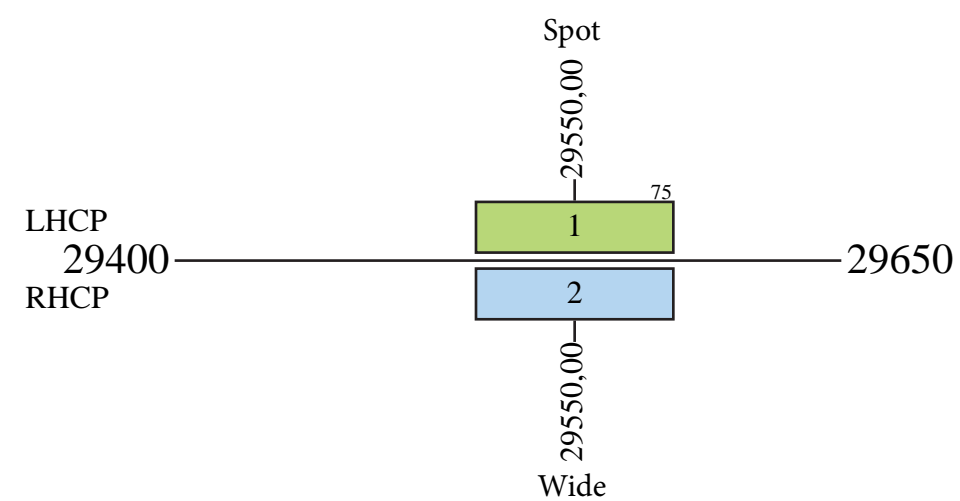

Anik F3

Frequency Plan C and Ku-Band

Uplink

Downlink

Command 1: 14496,00 H North America
 Command 2: 14496,00 CP Global
 Command 1: 14498,00 H North America
 Command 3: 14498,00 CP Global
 Telemetry 1: 11701,75 H North America
 Telemetry 2: 11701,75 CP Global
 Telemetry 3: 11702,25 H North America
 Telemetry 4: 11702,25 CP Global

Anik F3

Frequency Plan Ka-Band

Uplink

Forward

Return

Downlink

Forward

Return