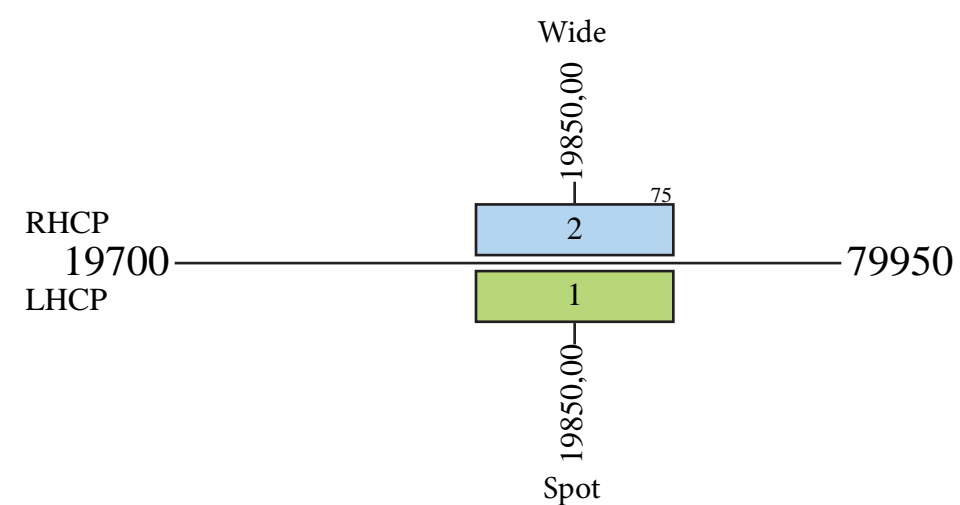

Anik F3

Frequency Plan C and Ku-Band

Uplink

Downlink

Command 1: 14496,00 H North America
 Command 2: 14496,00 CP Global
 Command 1: 14498,00 H North America
 Command 3: 14498,00 CP Global
 Telemetry 1: 11701,75 H North America
 Telemetry 2: 11701,75 CP Global
 Telemetry 3: 11702,25 H North America
 Telemetry 4: 11702,25 CP Global

Anik F3

Frequency Plan Ka-Band

Uplink

Forward

Return

Downlink

Forward

Return