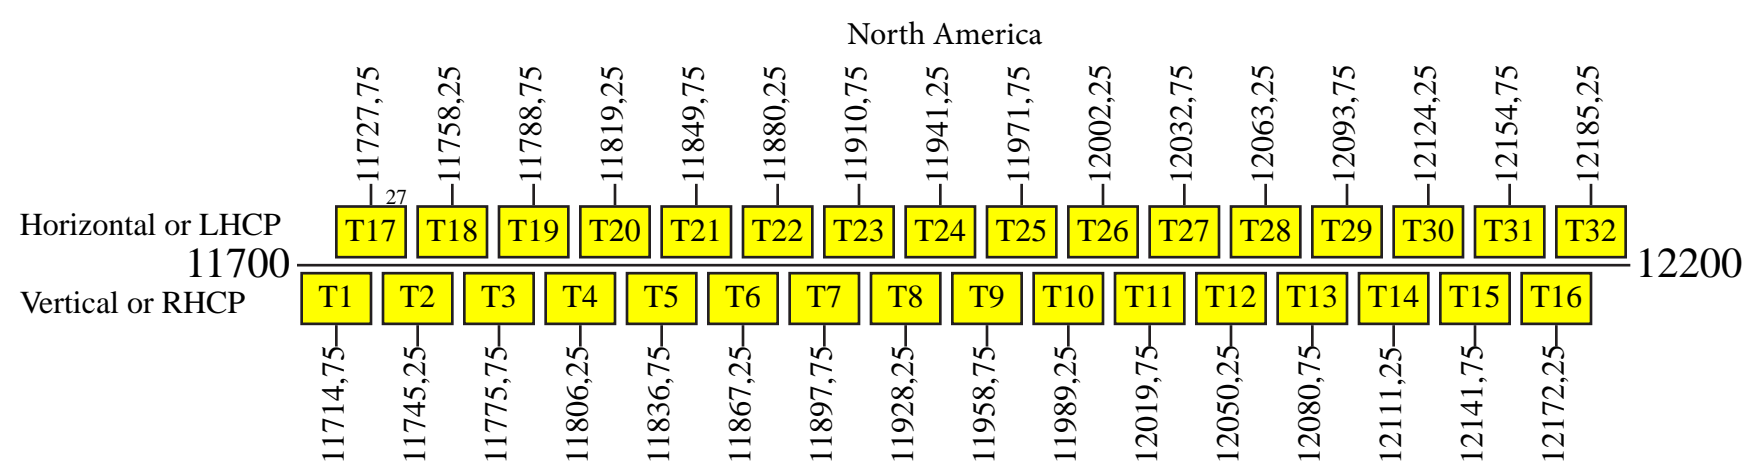

Anik F3

Frequency Plan C and Ku-Band

Uplink

Downlink

Command 1: 14496,00 H North America
 Command 2: 14496,00 CP Global
 Command 1: 14498,00 H North America
 Command 3: 14498,00 CP Global
 Telemetry 1: 11701,75 H North America
 Telemetry 2: 11701,75 CP Global
 Telemetry 3: 11702,25 H North America
 Telemetry 4: 11702,25 CP Global

Anik F3

Frequency Plan Ka-Band

Uplink

Forward

Return

Downlink

Forward

Return