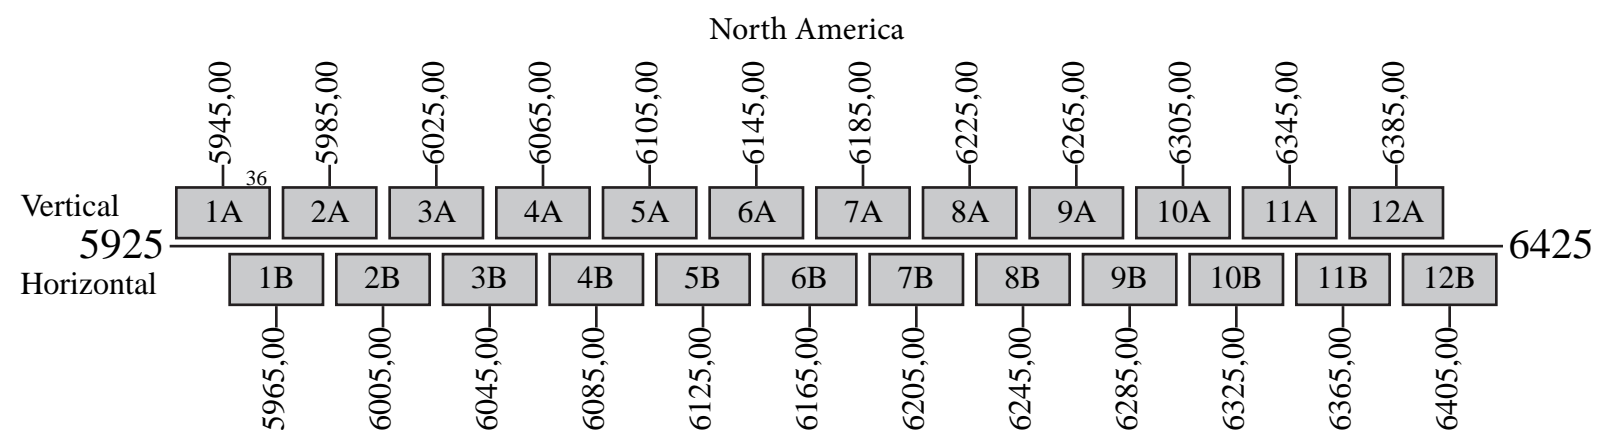

Anik F3

Frequency Plan C and Ku-Band

Uplink

Downlink

Command 1: 14496,00 H North America
 Command 2: 14496,00 CP Global
 Command 1: 14498,00 H North America
 Command 3: 14498,00 CP Global
 Telemetry 1: 11701,75 H North America
 Telemetry 2: 11701,75 CP Global
 Telemetry 3: 11702,25 H North America
 Telemetry 4: 11702,25 CP Global

Anik F3

Frequency Plan Ka-Band

Uplink

Forward

Return

Downlink

Forward

Return