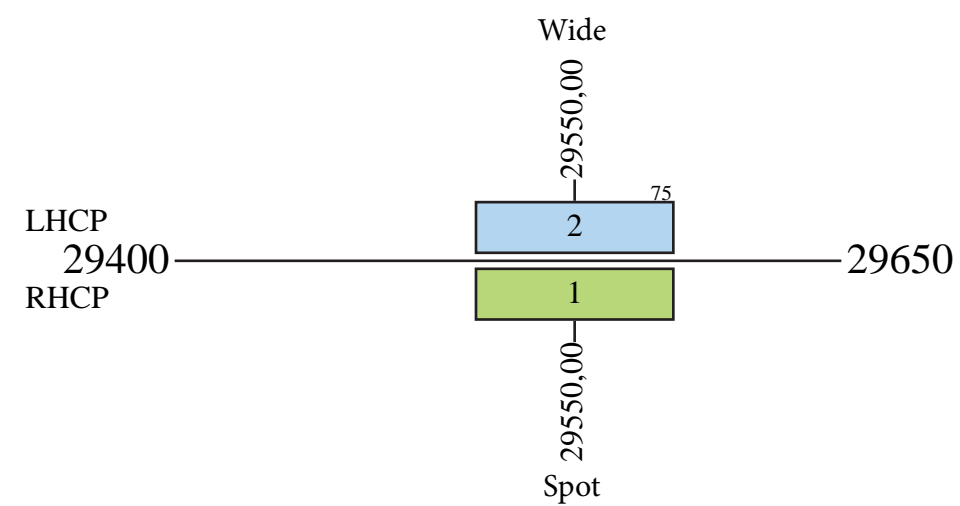

Anik F3

Frequency Plan C and Ku-Band

Uplink

Downlink

Command 1: 14496,00 H North America
 Command 2: 14496,00 CP Global
 Command 1: 14498,00 H North America
 Command 3: 14498,00 CP Global
 Telemetry 1: 11701,75 H North America
 Telemetry 2: 11701,75 CP Global
 Telemetry 3: 11702,25 H North America
 Telemetry 4: 11702,25 CP Global

Anik F3

Frequency Plan Ka-Band

Uplink

Forward

Return

Downlink

Forward

Return