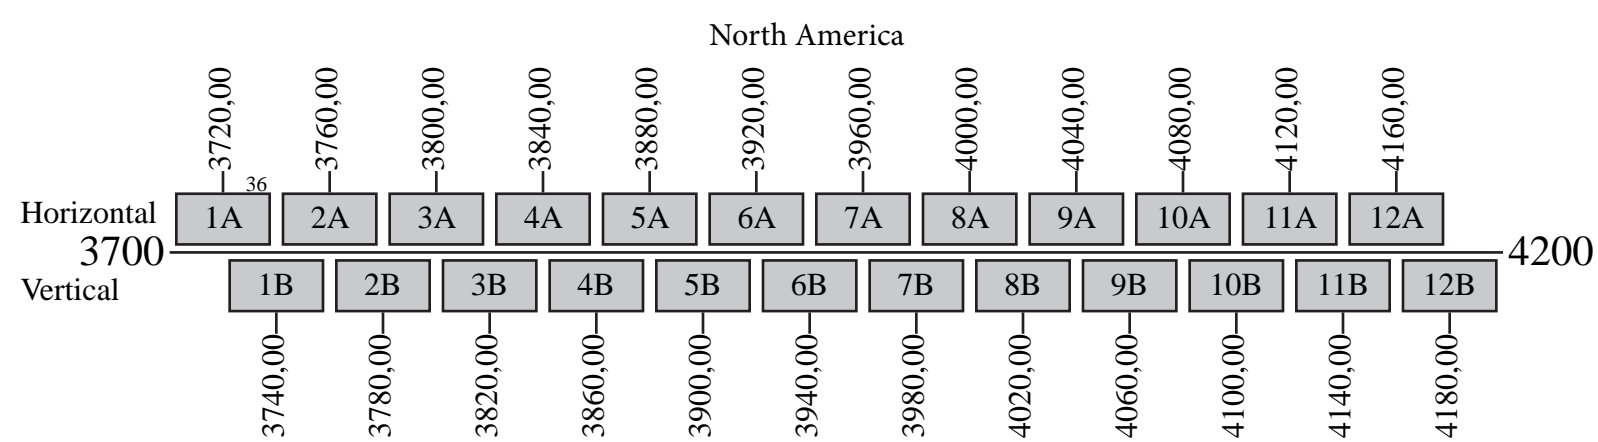

Anik F3

Frequency Plan C and Ku-Band

Uplink

Downlink

Command 1: 14496,00 H North America
 Command 2: 14496,00 CP Global
 Command 1: 14498,00 H North America
 Command 3: 14498,00 CP Global
 Telemetry 1: 11701,75 H North America
 Telemetry 2: 11701,75 CP Global
 Telemetry 3: 11702,25 H North America
 Telemetry 4: 11702,25 CP Global

Anik F3

Frequency Plan Ka-Band

Uplink

Forward

Return

Downlink

Forward

Return