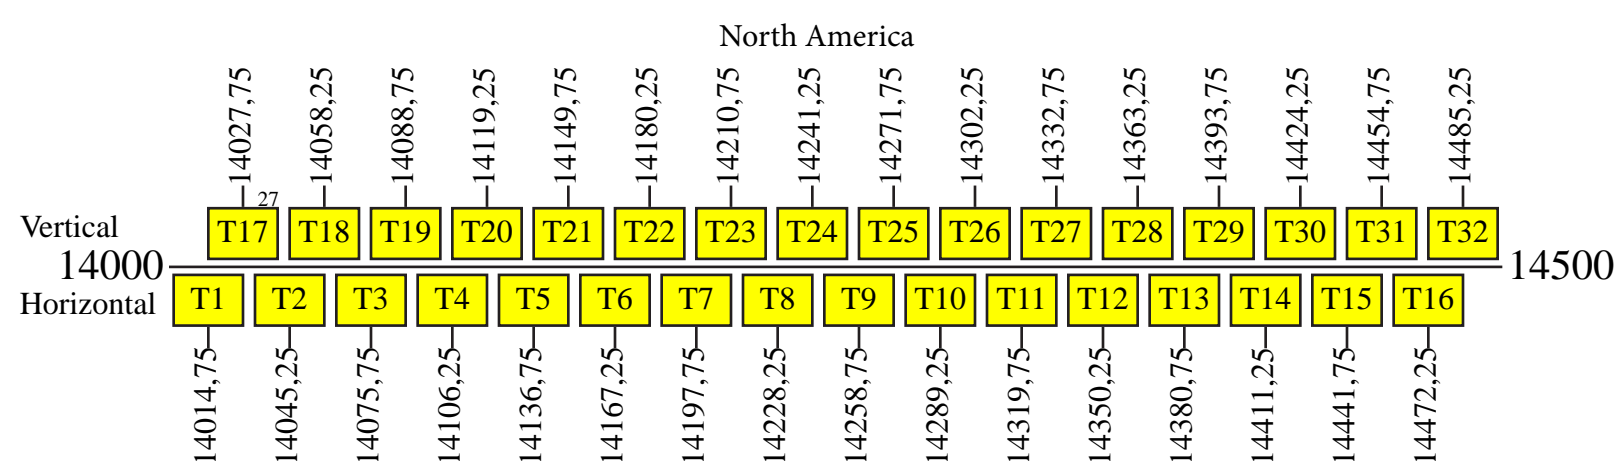

Anik F3

Frequency Plan C and Ku-Band

Uplink

Downlink

Command 1: 14496,00 H North America
 Command 2: 14496,00 CP Global
 Command 1: 14498,00 H North America
 Command 3: 14498,00 CP Global
 Telemetry 1: 11701,75 H North America
 Telemetry 2: 11701,75 CP Global
 Telemetry 3: 11702,25 H North America
 Telemetry 4: 11702,25 CP Global

Anik F3

Frequency Plan Ka-Band

Uplink

Forward

Return

Downlink

Forward

Return