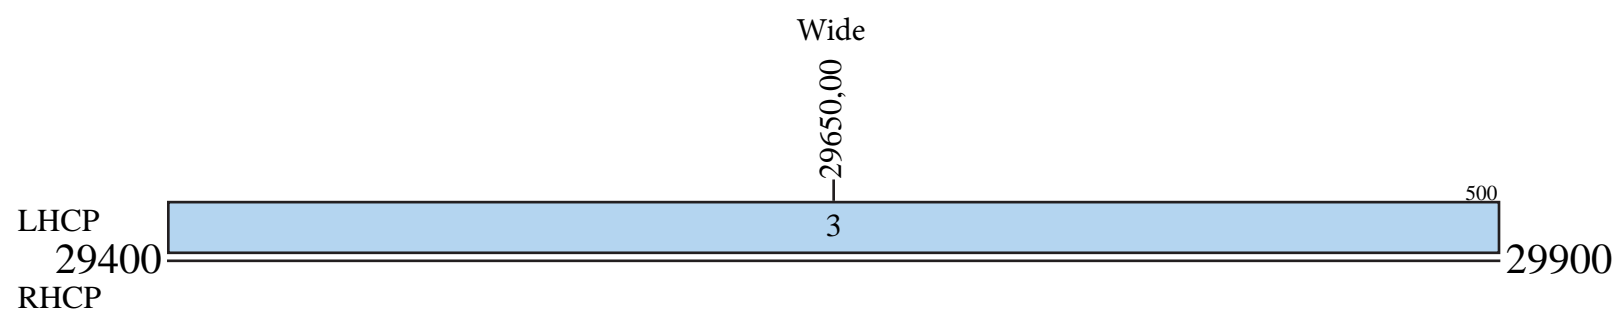

Anik F3

Frequency Plan Ka-Band

Uplink

Forward