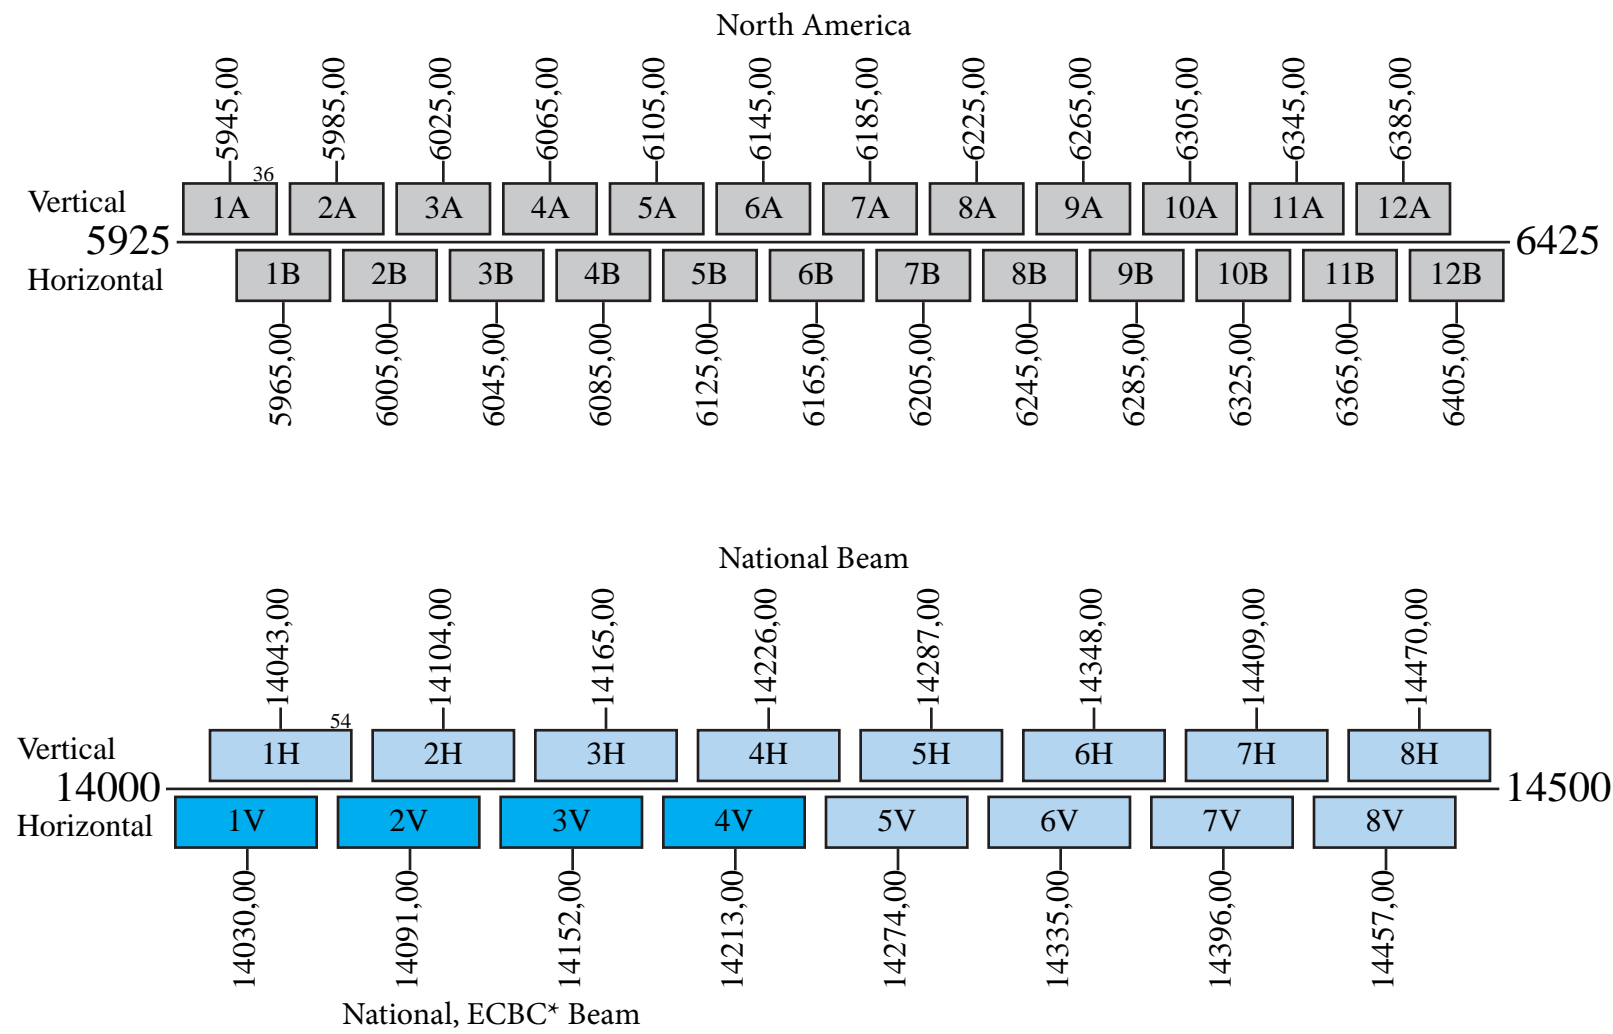

Anik E2

Frequency Plan

Uplink

Downlink

*Extended Cross-Border Coverage (ECBC)

Command 1: 14499,25 H ECBC
 Telemetry 1: 12198,00 V ECBC
 Telemetry 2: 12198,50 V ECBC
 Telemetry 3: 12199,00 V ECBC
 Telemetry 4: 12199,50 V ECBC