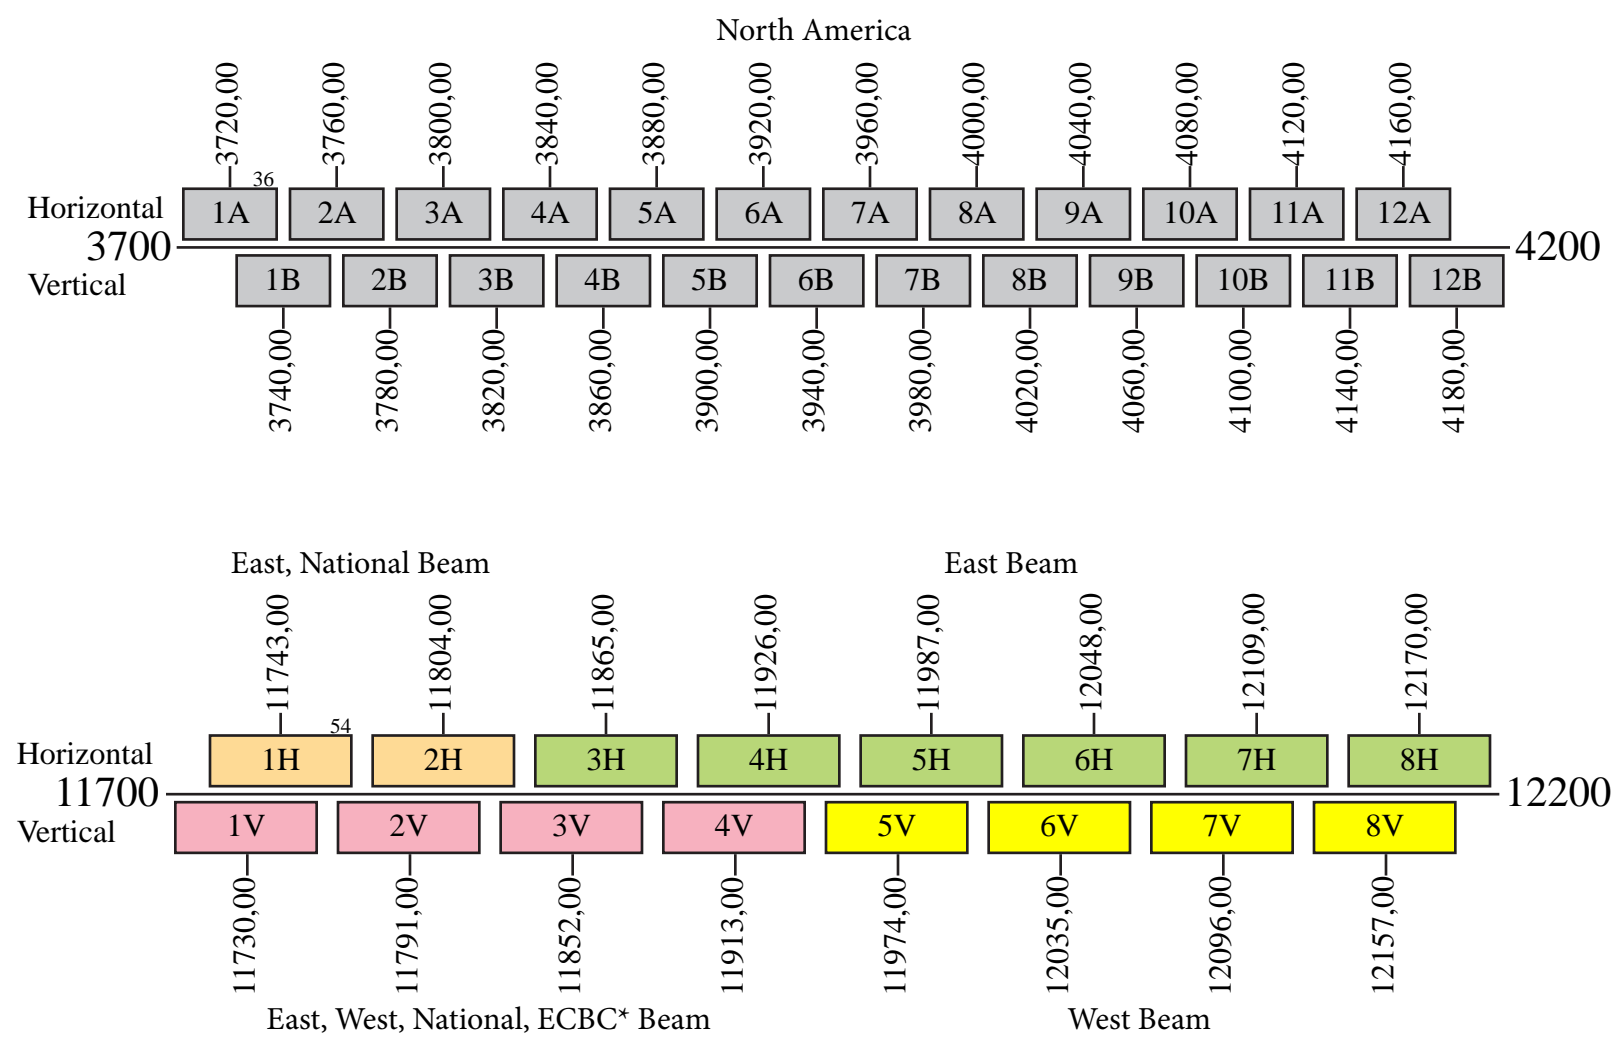

Anik E2

Frequency Plan

Uplink

Downlink

*Extended Cross-Border Coverage (ECBC)

Command 1: 14499,25 H ECBC
 Telemetry 1: 12198,00 V ECBC
 Telemetry 2: 12198,50 V ECBC
 Telemetry 3: 12199,00 V ECBC
 Telemetry 4: 12199,50 V ECBC