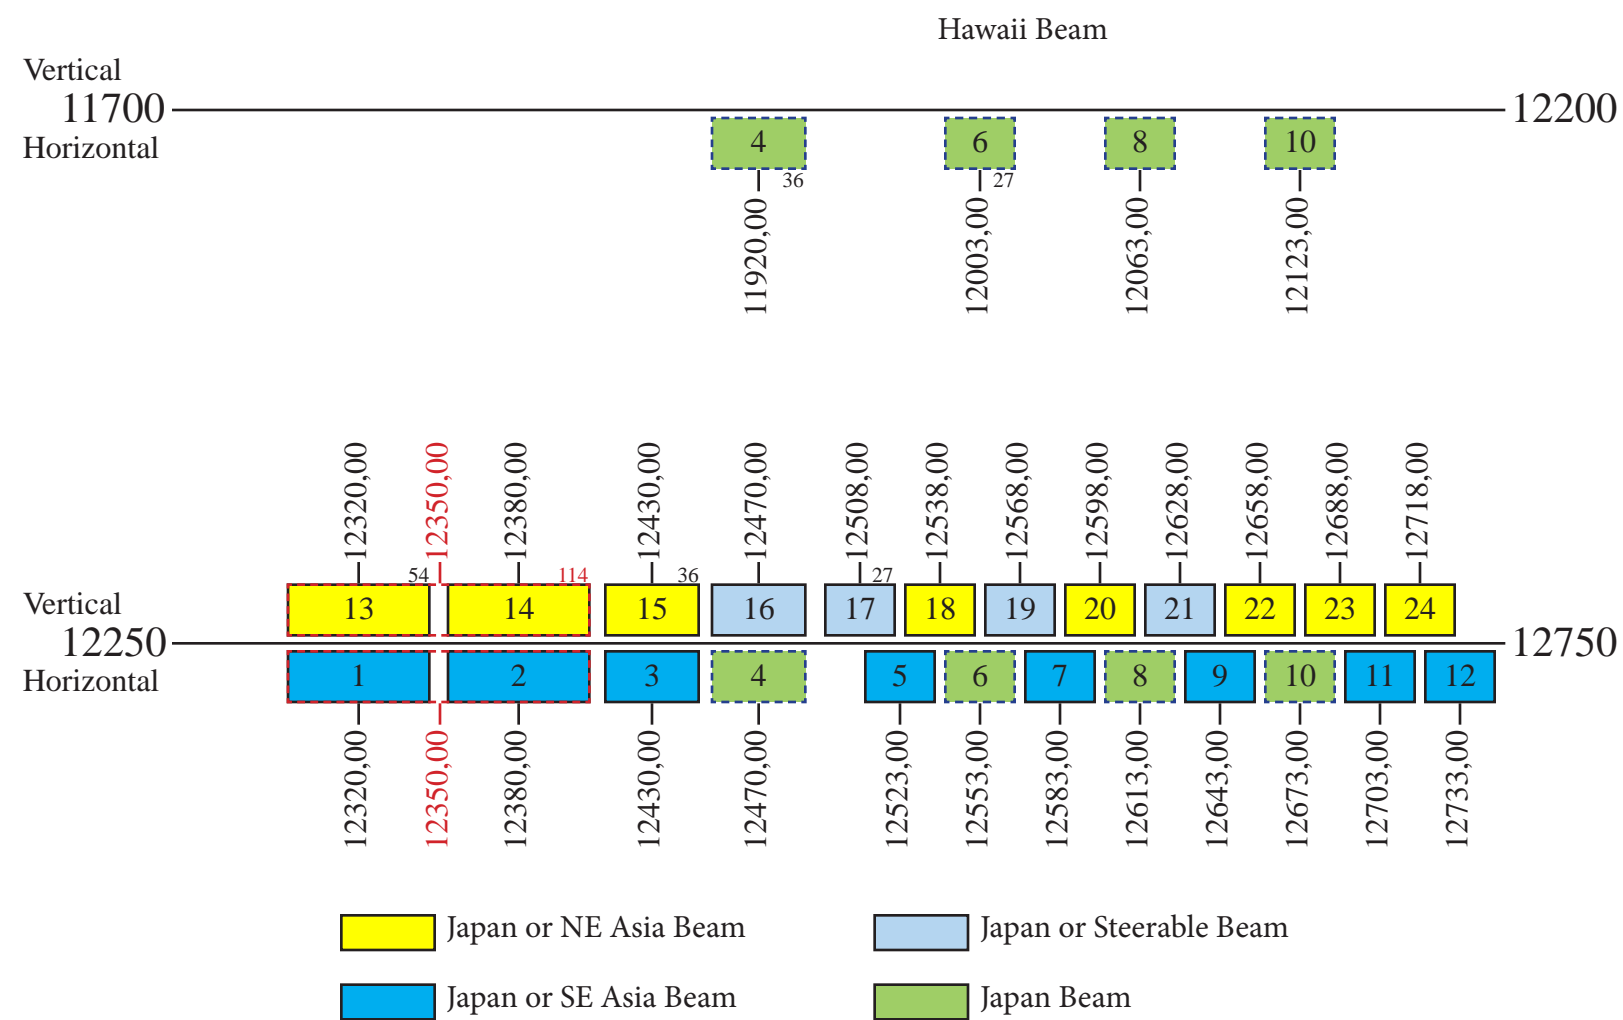

SuperBird C

Frequency Plan

Uplink

Downlink

Note: 1) Transponders 1 and 13 are network pair
 2) Transponders 2 and 14 are network pair
 3) Transponders 3 and 15 are network pair
 4) Transponders 4 and 16 are network pair

Telemetry 1: 12251,00 H Japan
 Telemetry 2: 12253,00 H Japan
 Beacon 1: 12250,00 V Japan
 Beacon 2: 12252,00 H Japan
 Beacon 3: 11701,00 H Hawaii
 Beacon 4: 12254,00 V NE Asia
 Beacon 5: 12255,00 H SE Asia