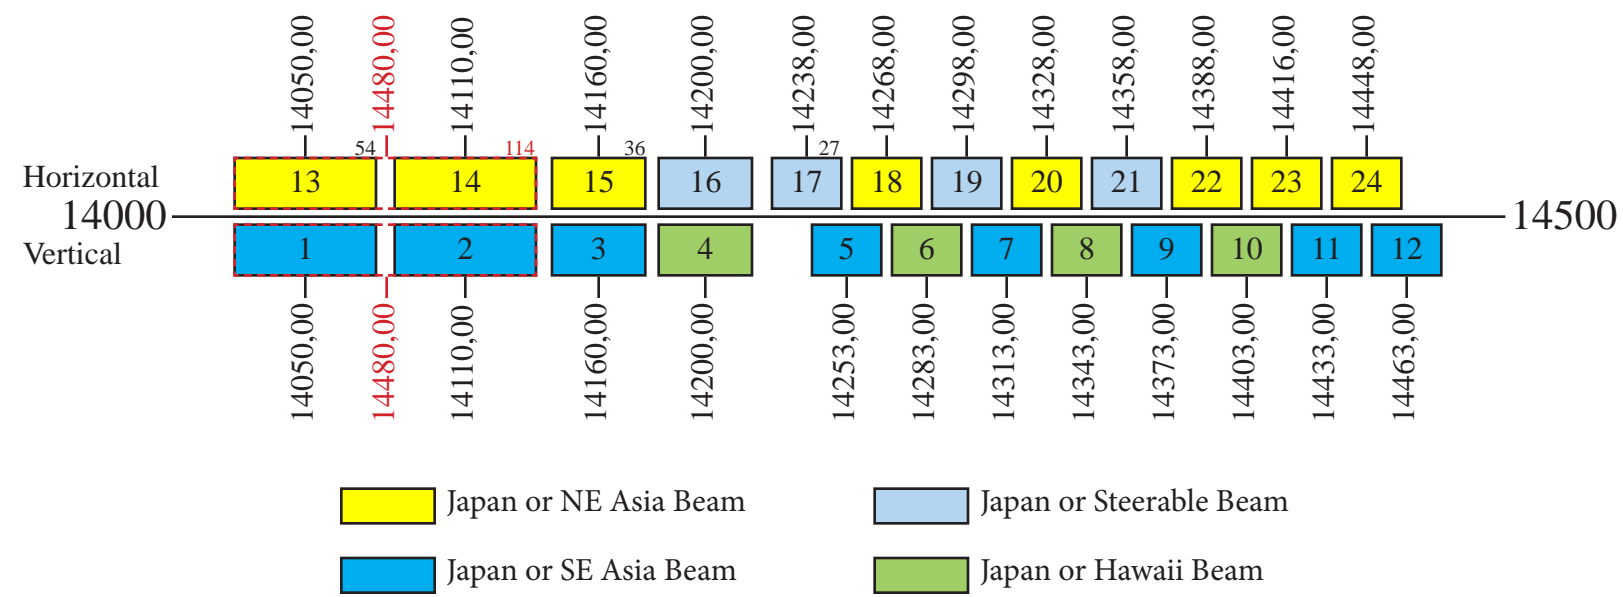

SuperBird C

Frequency Plan

Uplink

Downlink

Note: 1) Transponders 1 and 13 are network pair
 2) Transponders 2 and 14 are network pair
 3) Transponders 3 and 15 are network pair
 4) Transponders 4 and 16 are network pair

Telemetry 1: 12251,00 H Japan
 Telemetry 2: 12253,00 H Japan
 Beacon 1: 12250,00 V Japan
 Beacon 2: 12252,00 H Japan
 Beacon 3: 11701,00 H Hawaii
 Beacon 4: 12254,00 V NE Asia
 Beacon 5: 12255,00 H SE Asia