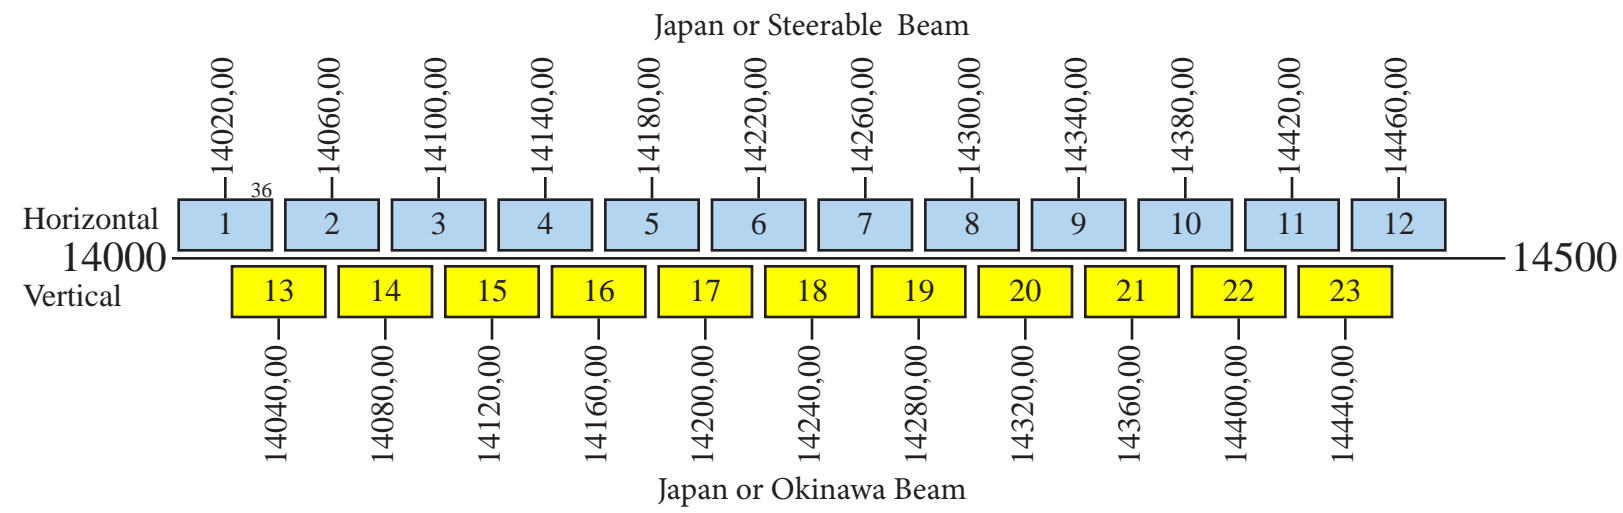

SuperBird B2

Frequency Plan

Uplink

Downlink

Command 1: 13997,75 V
 Command 2: 14499,50 R
 Telemetry 1: 12245,00 H Japan
 Telemetry 2: 12248,00 H Japan
 Beacon 1: 12250,00 V Japan
 Beacon 2: 12252,00 H Japan
 Beacon 3: 12254,00 H Okinawa
 Beacon 4: 12749,85 V Steerable