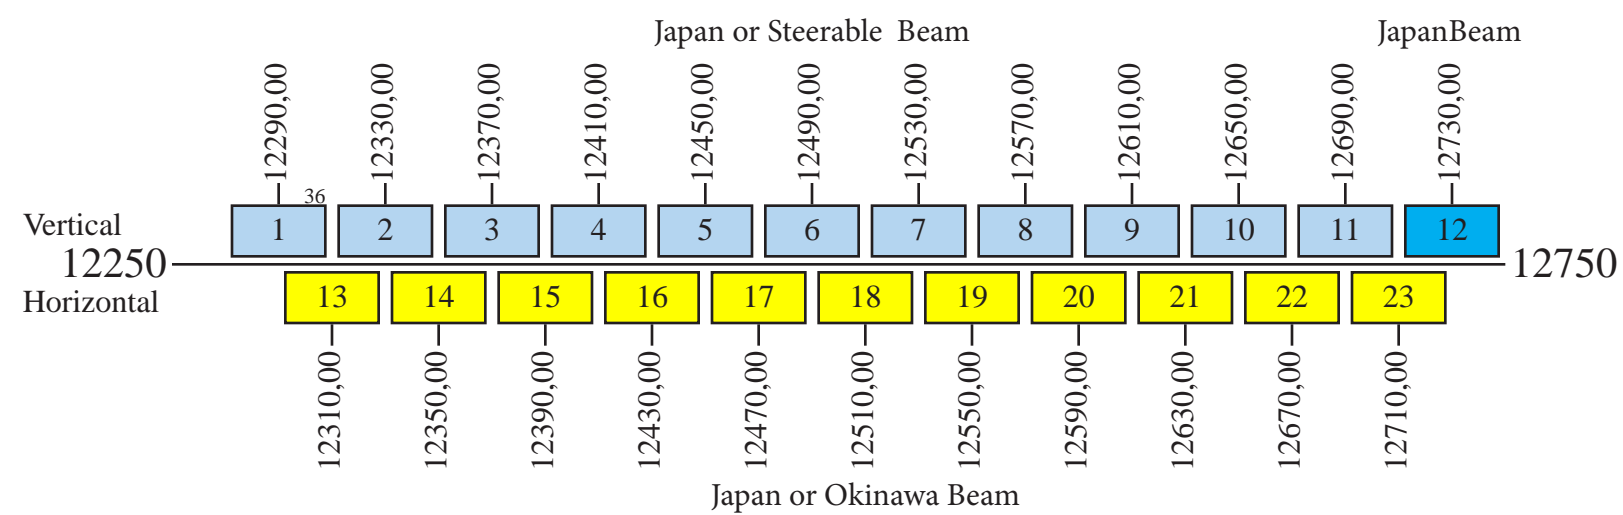

SuperBird B2

Frequency Plan

Uplink

Downlink

Command 1: 13997,75 V
 Command 2: 14499,50 R
 Telemetry 1: 12245,00 H Japan
 Telemetry 2: 12248,00 H Japan
 Beacon 1: 12250,00 V Japan
 Beacon 2: 12252,00 H Japan
 Beacon 3: 12254,00 H Okinawa
 Beacon 4: 12749,85 V Steerable