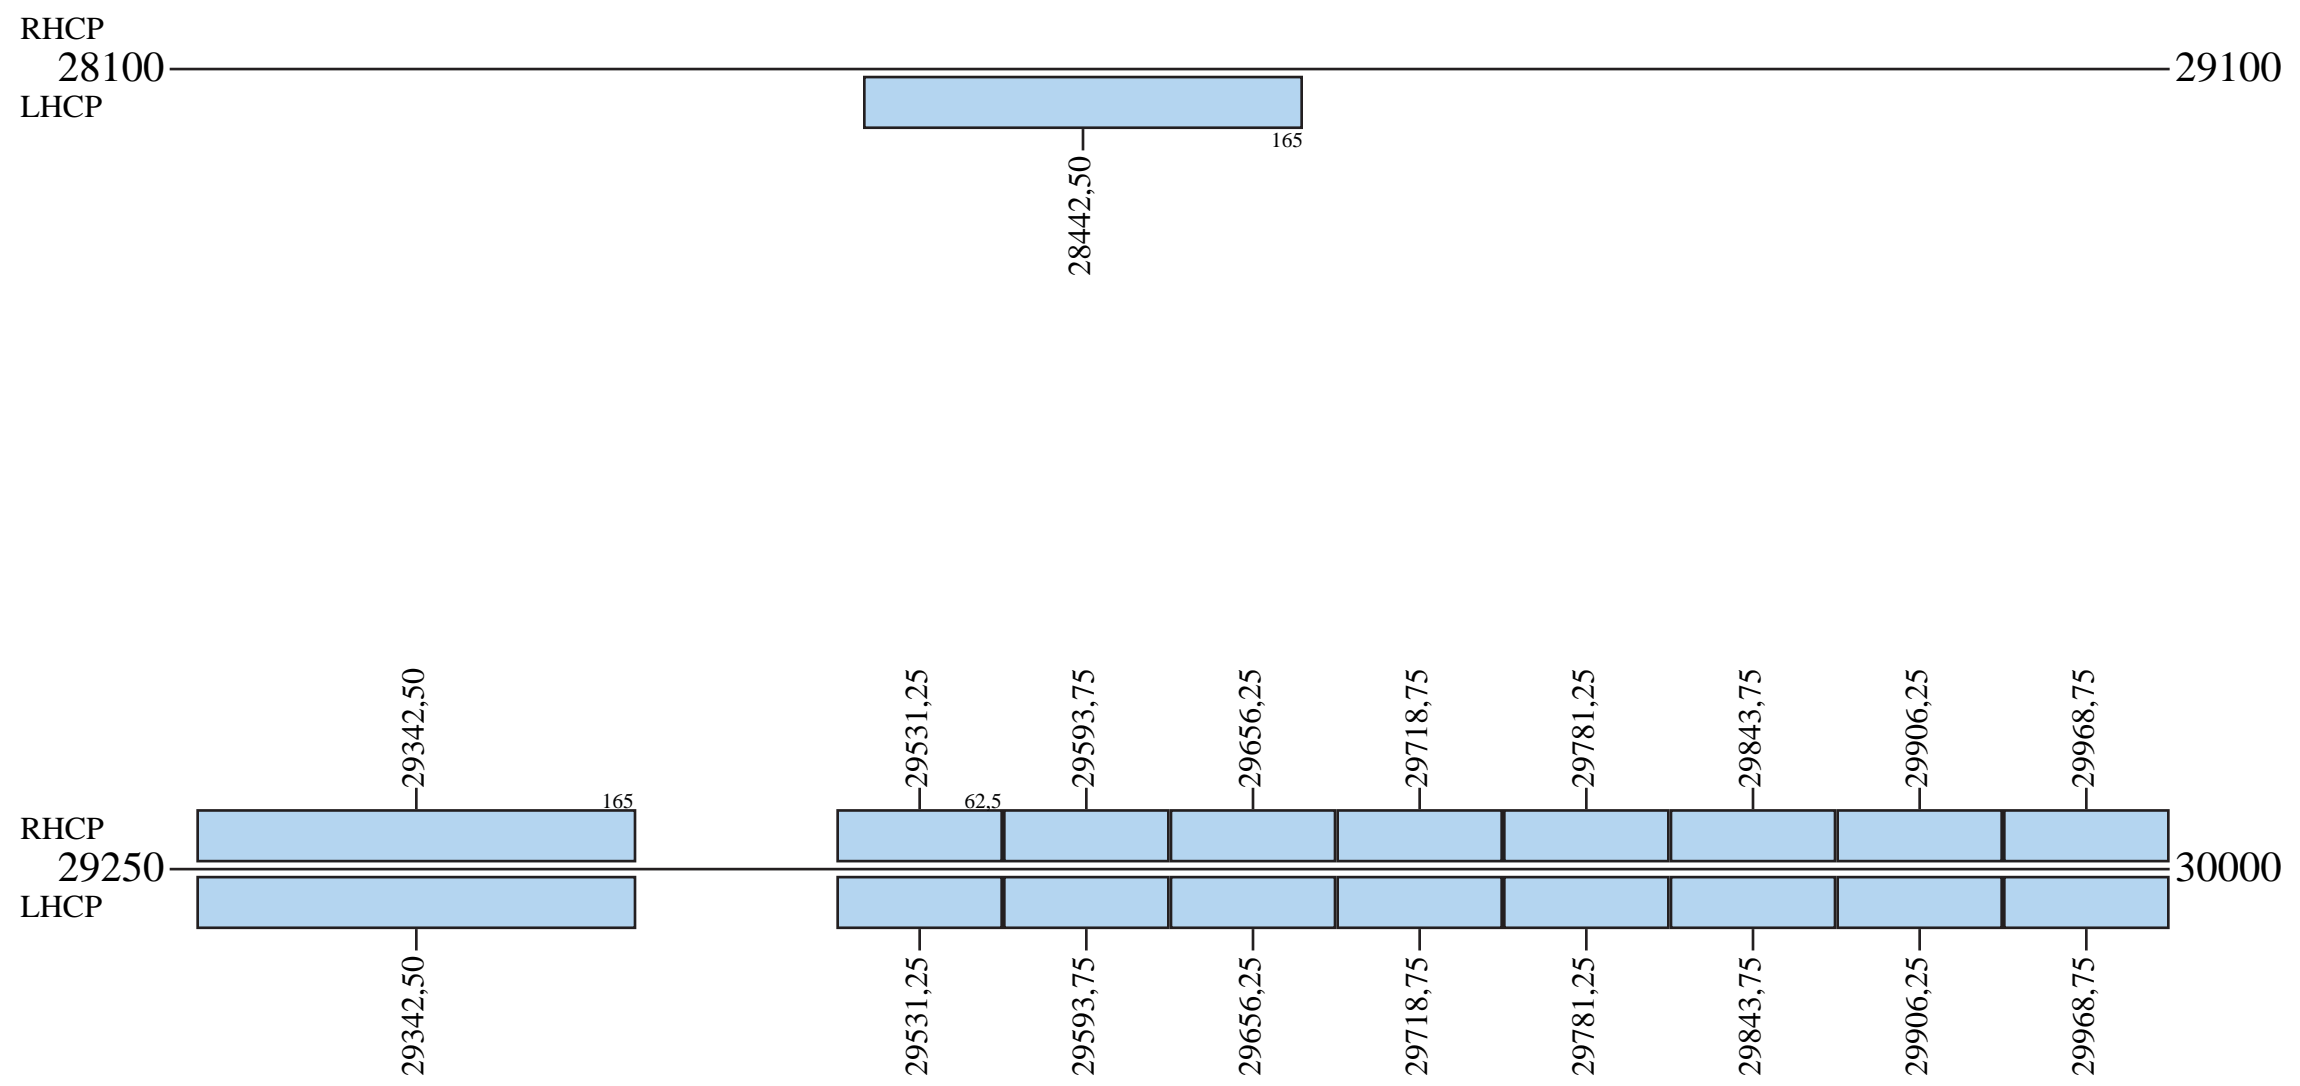

Spaceway 2

Frequency Plan

Uplink

Downlink

Command 1: 29503,9063 L
 Command 2: 29511,7188 L
 RFAT 1: 29527,3438 L
 RFAT 2: 29532,5521 L
 Telemetry 1: 19701,75 L
 Telemetry 2: 19702,75 L