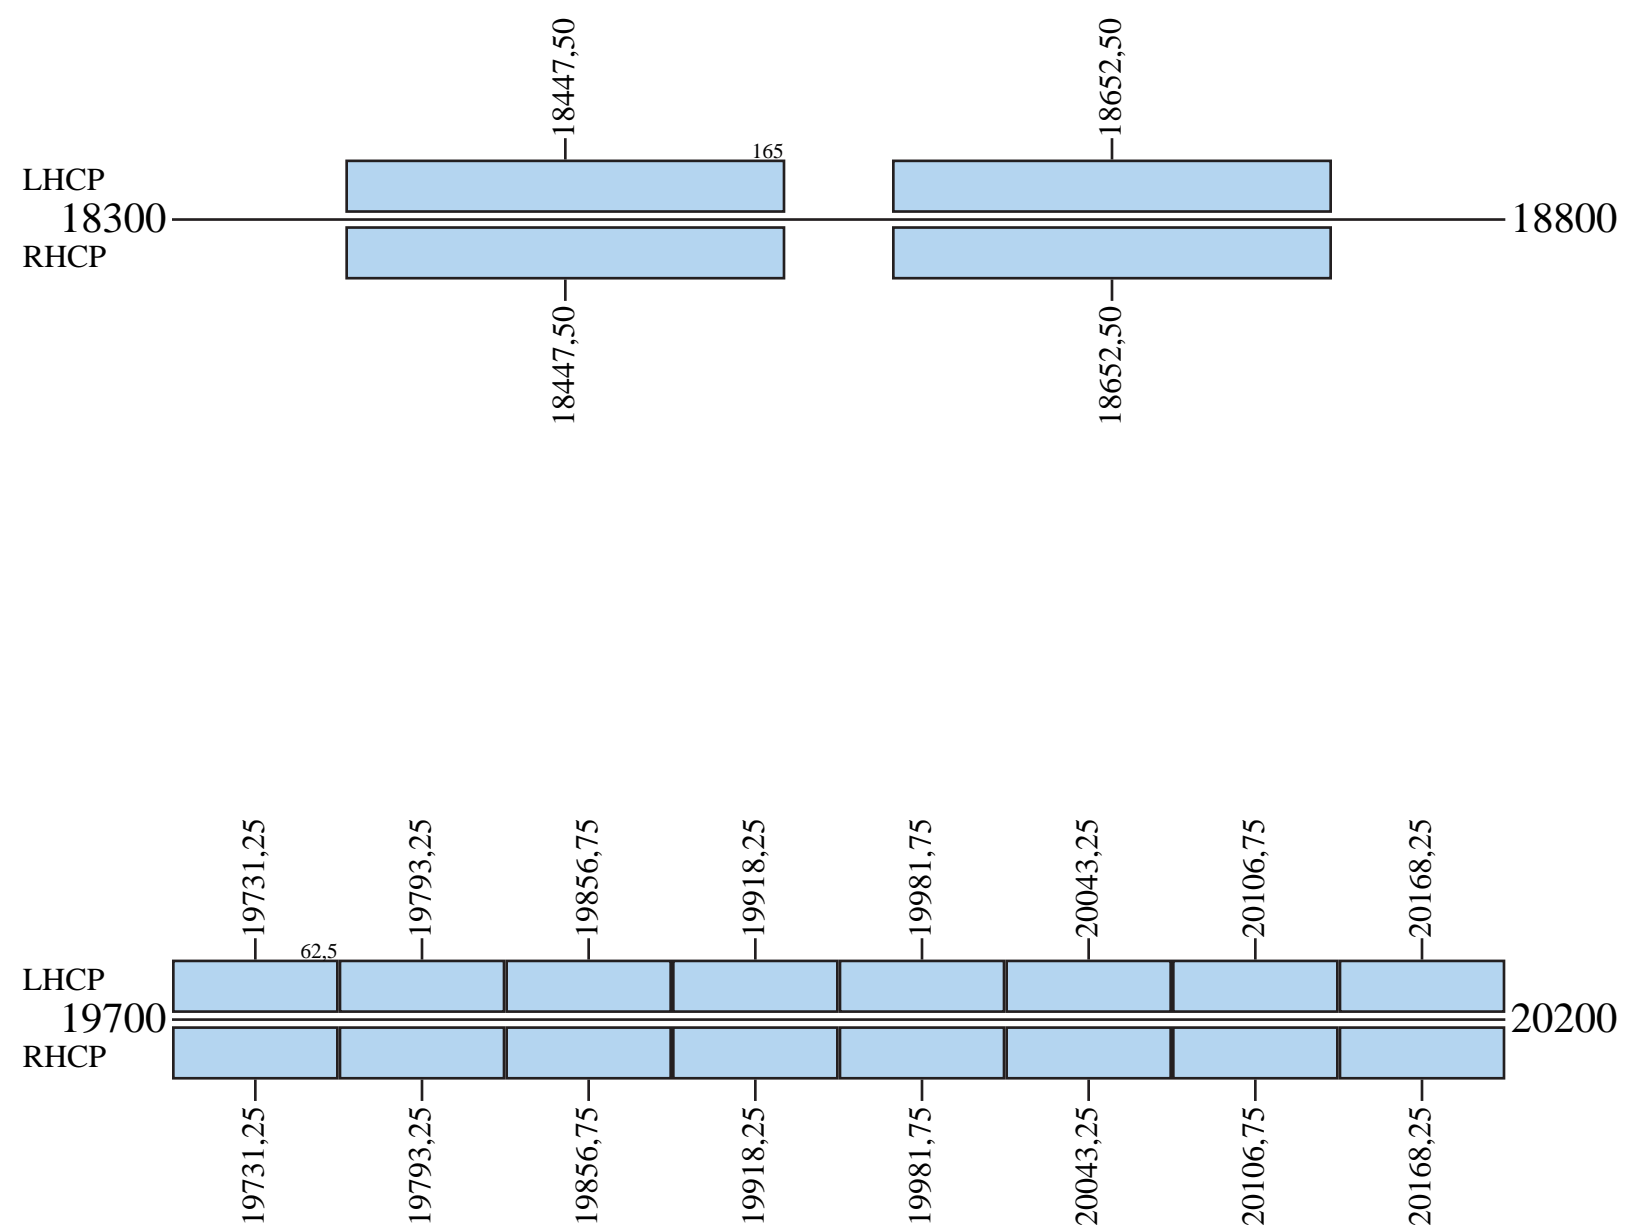

Spaceway 2

Frequency Plan

Uplink

Downlink

Command 1: 29503,9063 L
 Command 2: 29511,7188 L
 RFAT 1: 29527,3438 L
 RFAT 2: 29532,5521 L
 Telemetry 1: 19701,75 L
 Telemetry 2: 19702,75 L