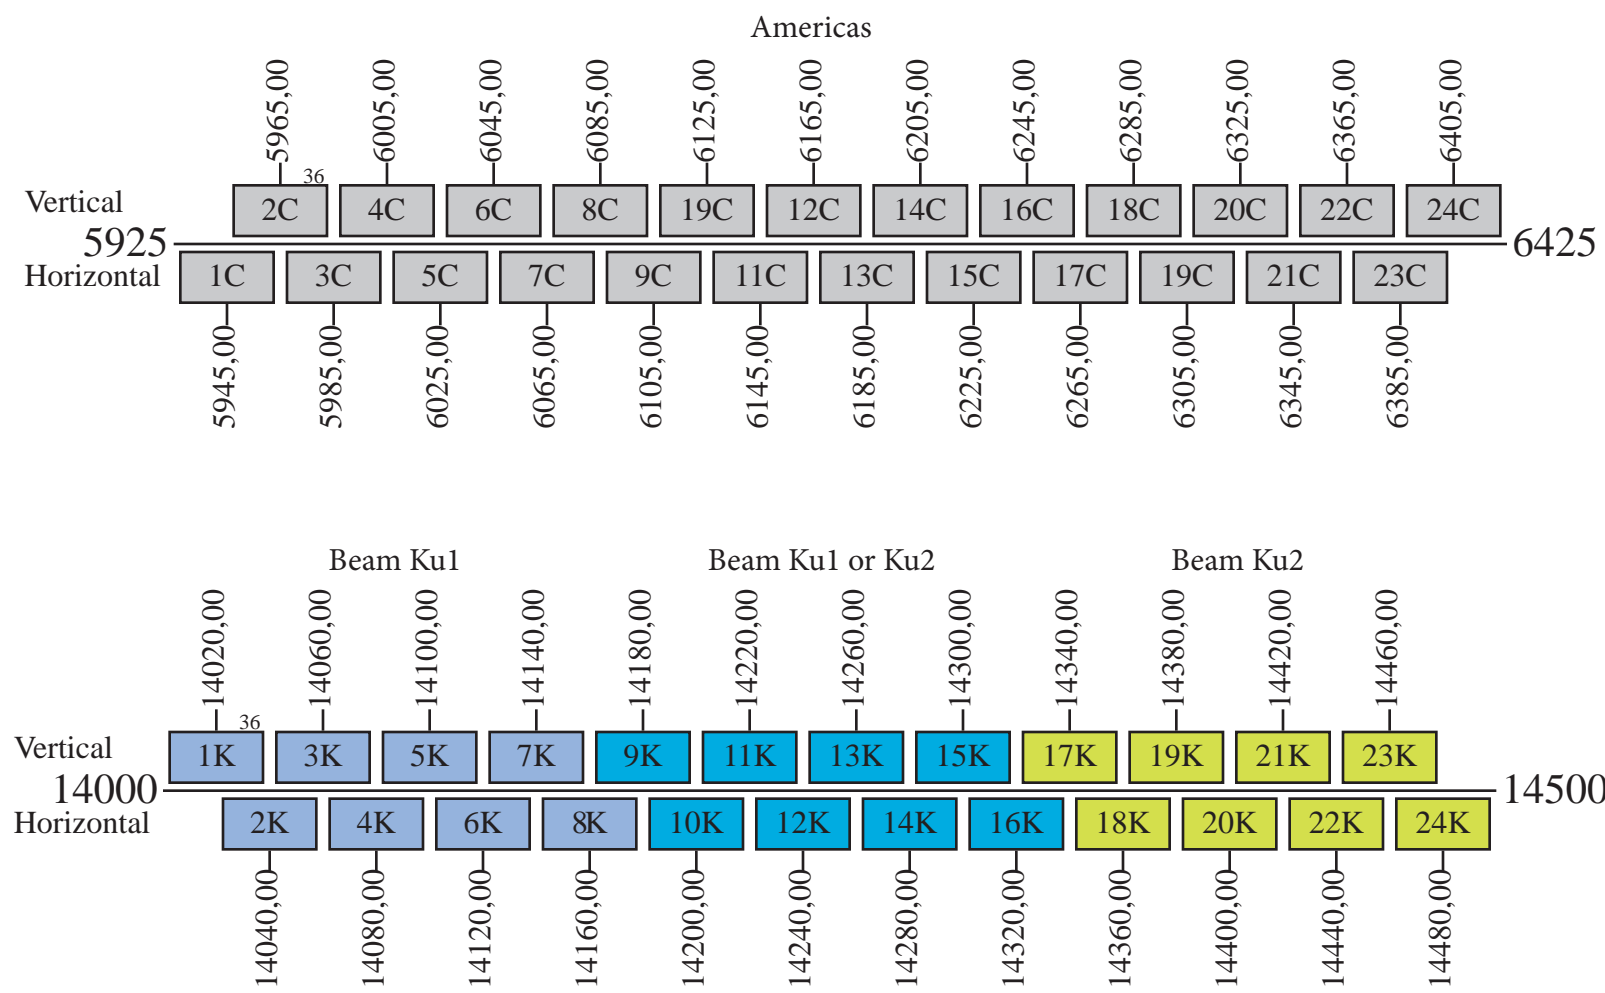

Satmex 5

Frequency Plan

Uplink

Downlink

Command 1: 6424,00 H Americas
 Command 2: 6424,00 V Americas
 Telemetry 1: 4199,125 V Americas
 Telemetry 2: 4199,625 V Americas
 Beacon 1: 11701,00 V Beam Ku1
 Beacon 2: 12198,50 H Beam Ku2