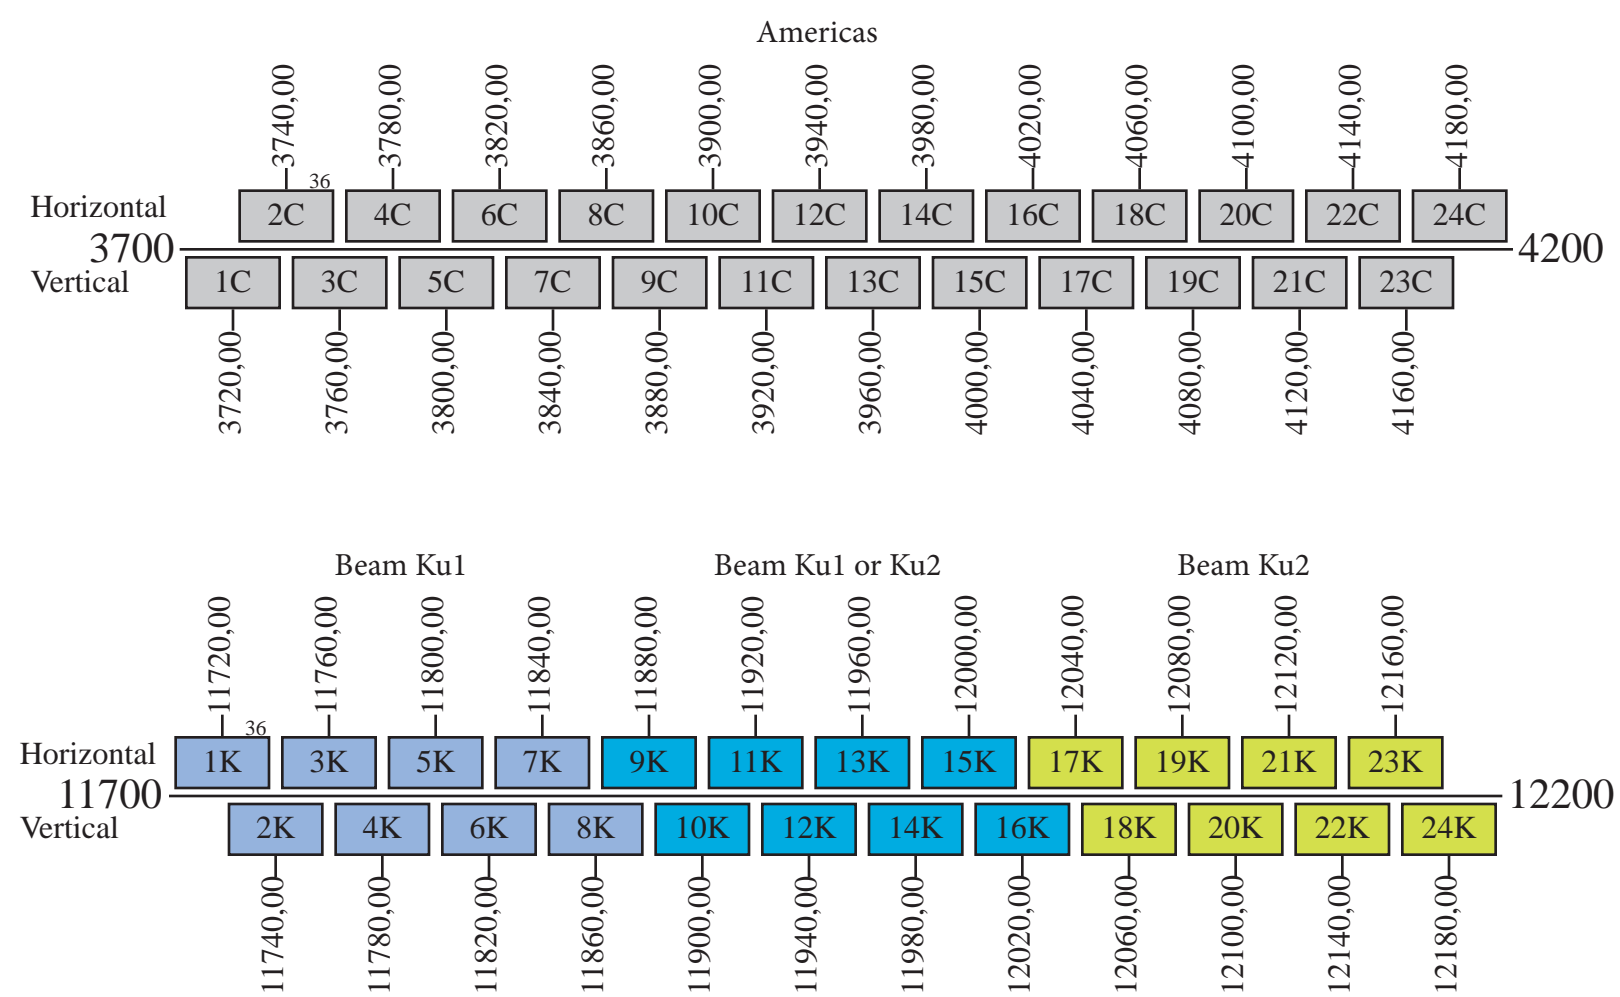

Satmex 5

Frequency Plan

Uplink

Downlink

Command 1: 6424,00 H Americas
 Command 2: 6424,00 V Americas
 Telemetry 1: 4199,125 V Americas
 Telemetry 2: 4199,625 V Americas
 Beacon 1: 11701,00 V Beam Ku1
 Beacon 2: 12198,50 H Beam Ku2