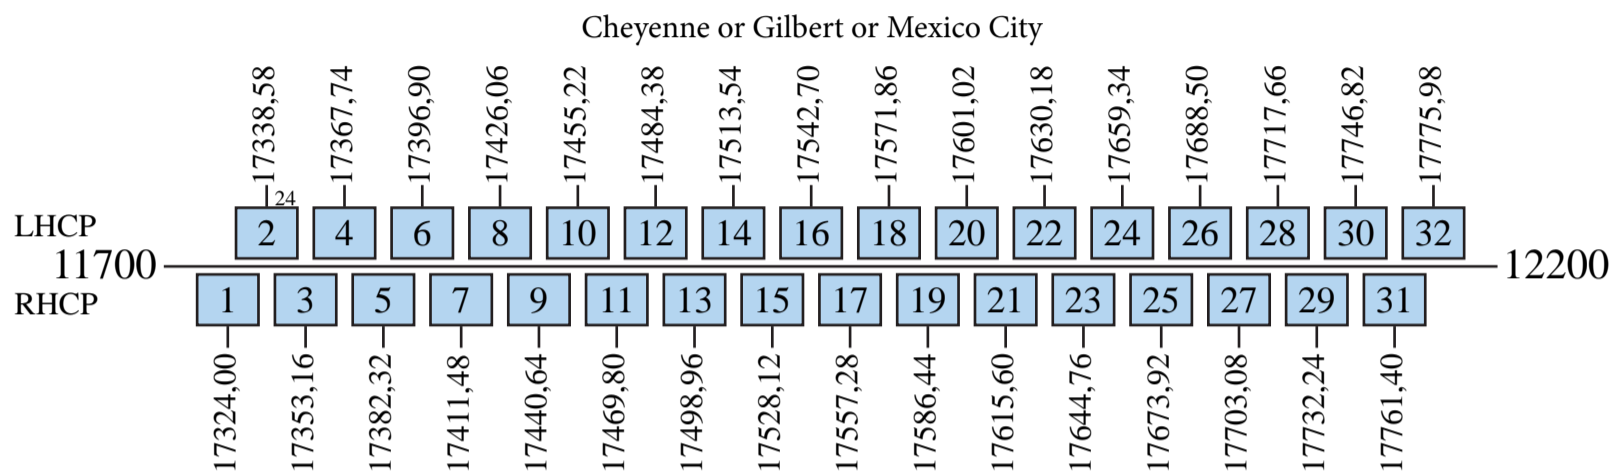

# Quetsat

## Frequency Plan

### Downlink

Command 1: 17797,00 R  
 Command 2: 17793,00 R  
 Telemetry 1a: 12694,50 R  
 Telemetry 1b: 12698,50 R  
 Telemetry 2a: 12694,50 R  
 Telemetry 2b: 12698,50 R  
 Telemetry 3a: 12692,00 R  
 Telemetry 3b: 12693,00 R

“High Power Transponder” uses 2 TWTAs.

“Super High Transponder” uses 3 TWTAs.

The spacecraft carrier a total of 84 payload TWTAs (150W) operated with 64 active/20 spares, or 57 active/27 spares.