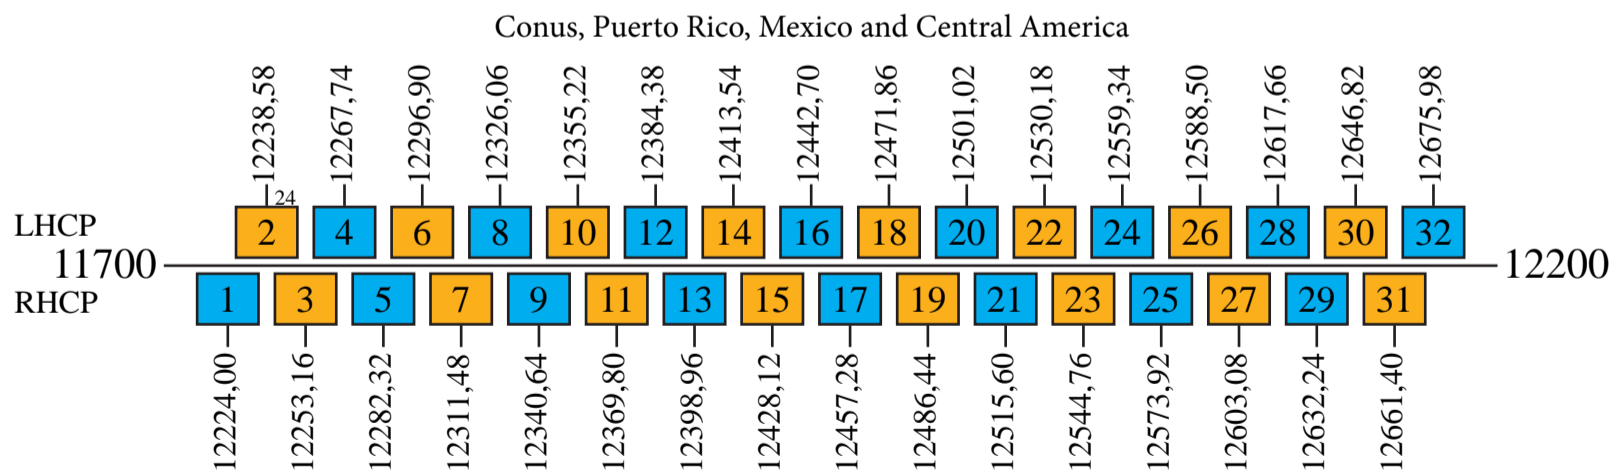

## Frequency Plan

### Downlink

Command 1: 17797,00 R  
 Command 2: 17793,00 R  
 Telemetry 1a: 12694,50 R  
 Telemetry 1b: 12698,50 R  
 Telemetry 2a: 12694,50 R  
 Telemetry 2b: 12698,50 R  
 Telemetry 3a: 12692,00 R  
 Telemetry 3b: 12693,00 R

“High Power Transponder” uses 2 TWTAs.

“Super High Transponder” uses 3 TWTAs.

The spacecraft carrier a total of 84 payload TWTAs (150W) operated with 64 active/20 spares, or 57 active/27 spares.