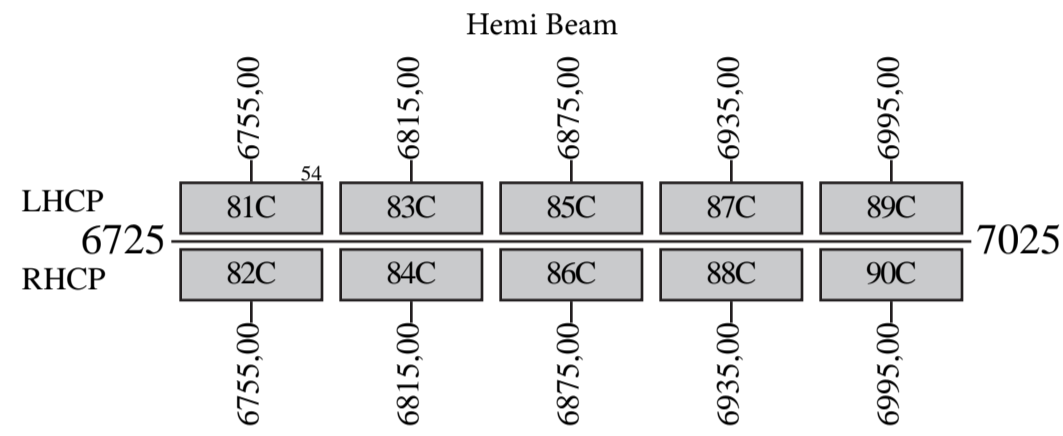

SES-6

Frequency Plan C-Band

Uplink

Downlink

Command 1: 14000,00 V Global Beam (Emergency L or R Omni Beam)
 Command 2: 14499,00 H Global Beam (Emergency L or R Omni Beam)
 Telemetry 1: 11701,00 H or V Global Beam (Emergency L or R Omni Beam)
 Telemetry 2: 11700,50 H or V Global Beam (Emergency L or R Omni Beam)
 Telemetry 3: 12199,50 H Global Beam (Emergency L or R Omni Beam)
 Beacon 1: 3947,50 Linear (45°) Global Beam
 Beacon 2: 4500,10 Linear (135°) Global Beam

SES-6

Frequency Plan Ku-Band

Uplink

Downlink

Switchable between North America Beam or West/East Atlantic Beam.

Switchable between Brazil Beam or Andean Beam.

Switchable between Brazil Beam or South Cone Beam.