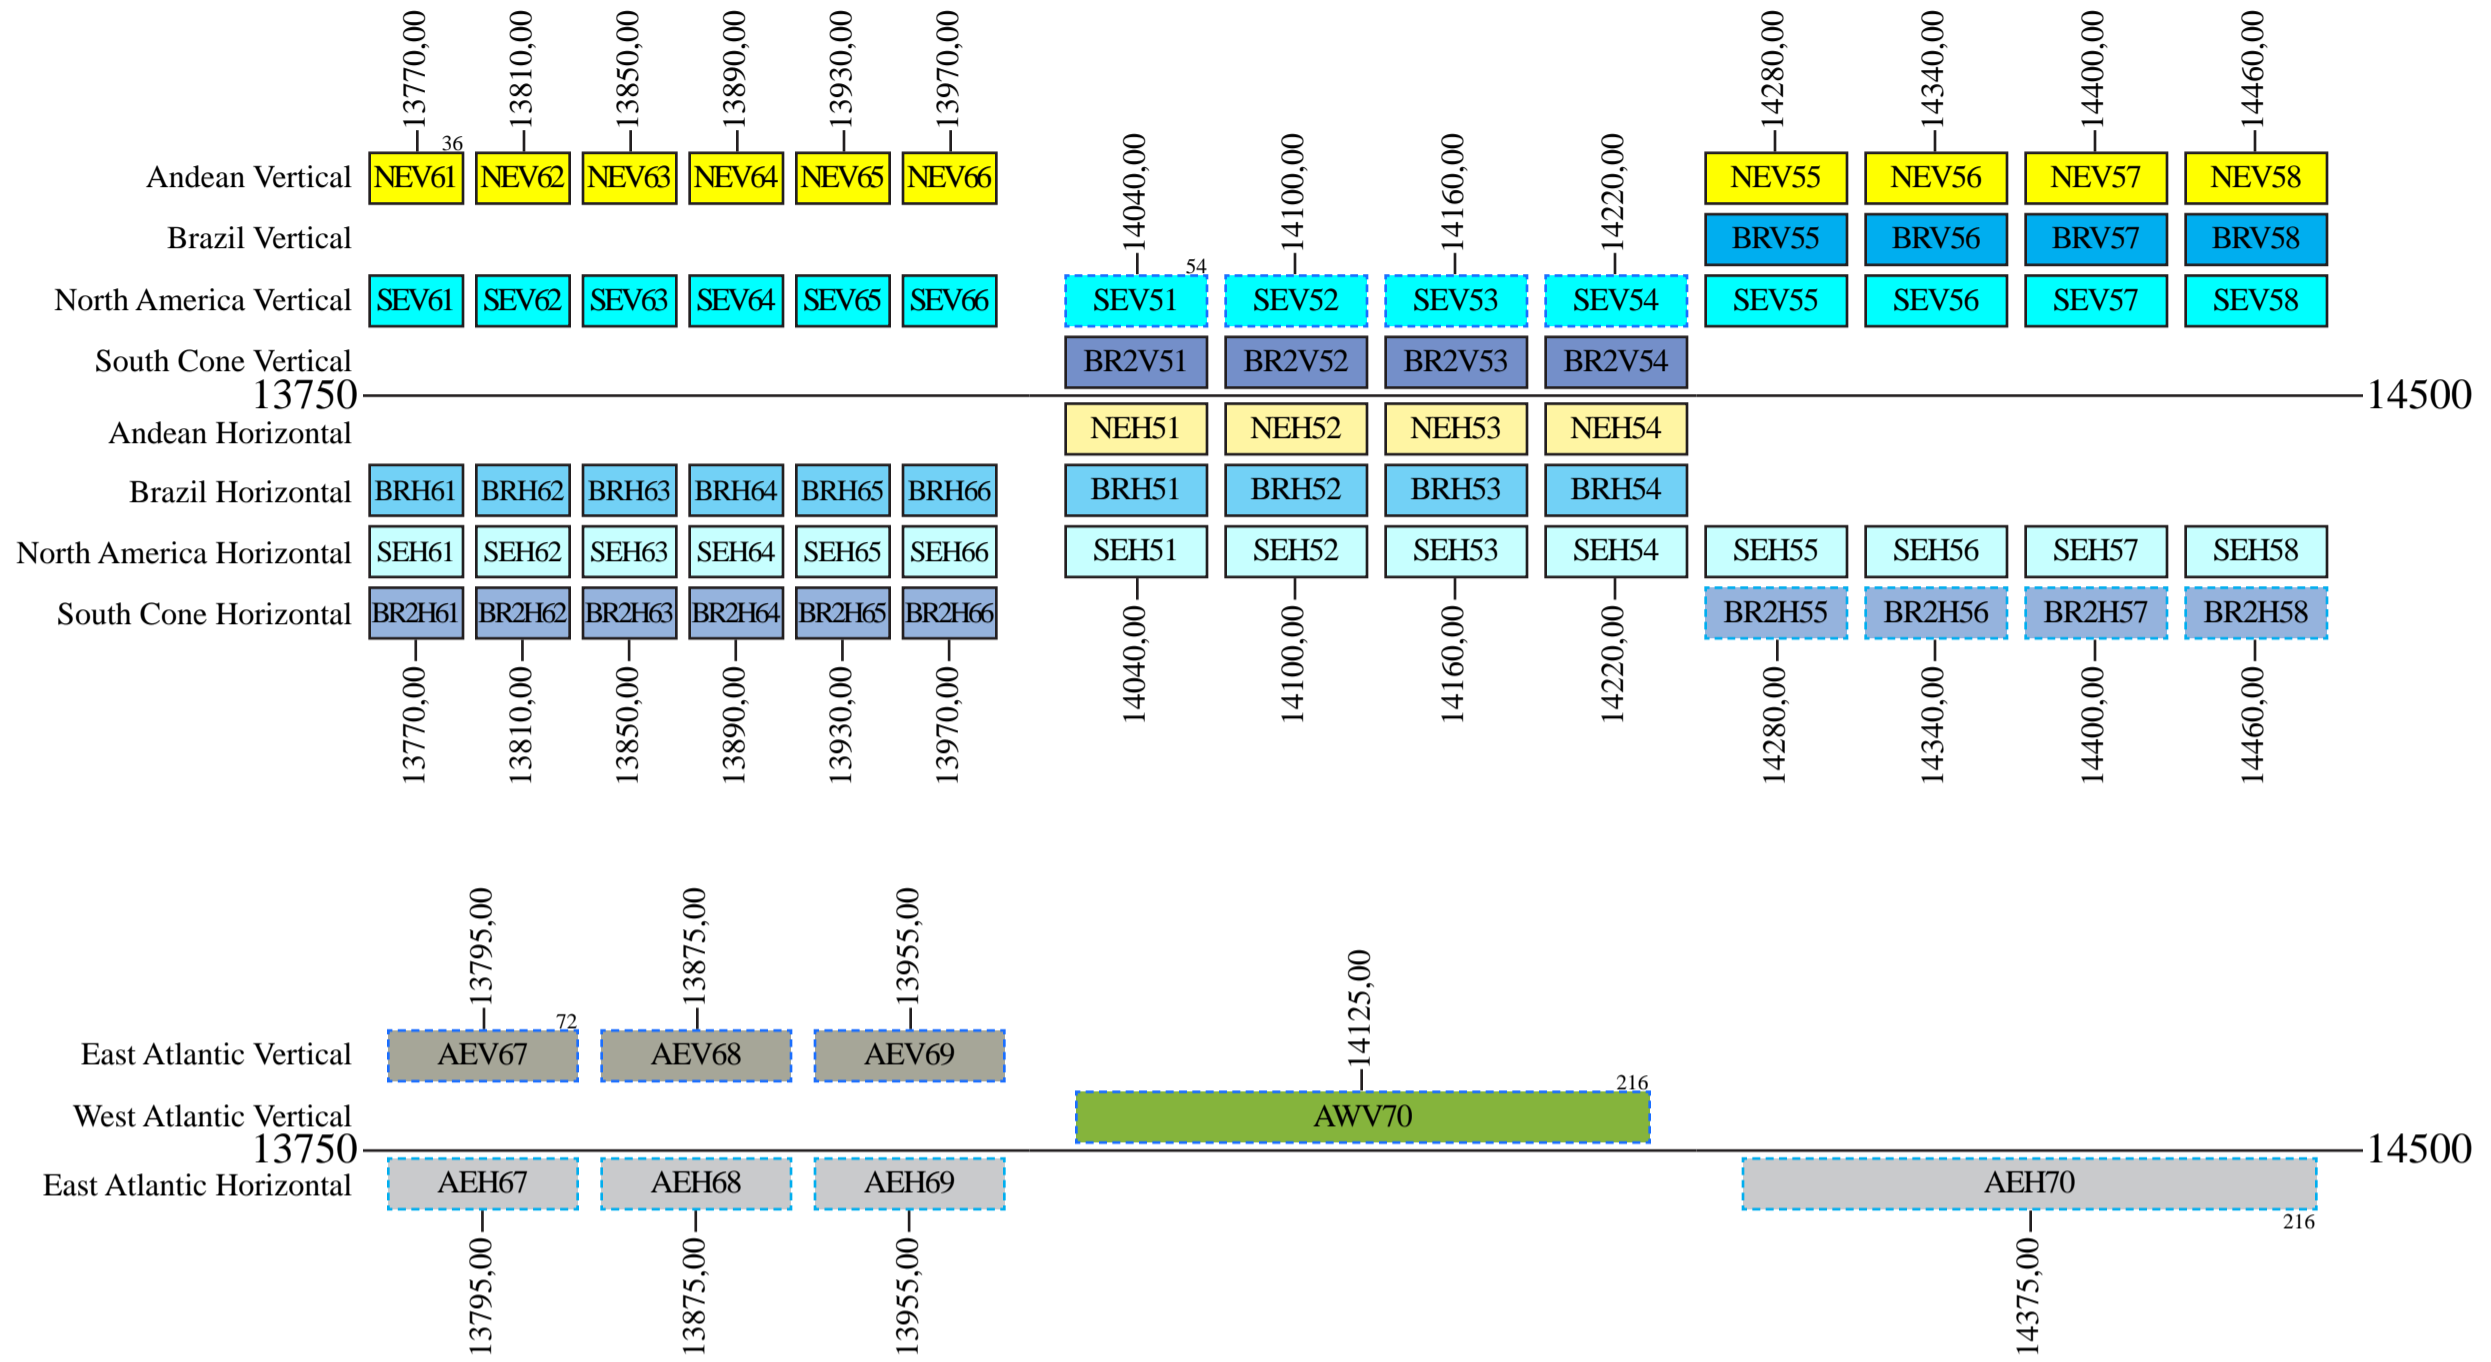

SES-6

Frequency Plan C-Band

Uplink

Downlink

Command 1: 14000,00 V Global Beam (Emergency L or R Omni Beam)
 Command 2: 14499,00 H Global Beam (Emergency L or R Omni Beam)
 Telemetry 1: 11701,00 H or V Global Beam (Emergency L or R Omni Beam)
 Telemetry 2: 11700,50 H or V Global Beam (Emergency L or R Omni Beam)
 Telemetry 3: 12199,50 H Global Beam (Emergency L or R Omni Beam)
 Beacon 1: 3947,50 Linear (45°) Global Beam
 Beacon 2: 4500,10 Linear (135°) Global Beam

SES-6

Frequency Plan Ku-Band

Uplink

Downlink

Switchable between North America Beam or West/East Atlantic Beam.

Switchable between Brazil Beam or Andean Beam.

Switchable between Brazil Beam or South Cone Beam.