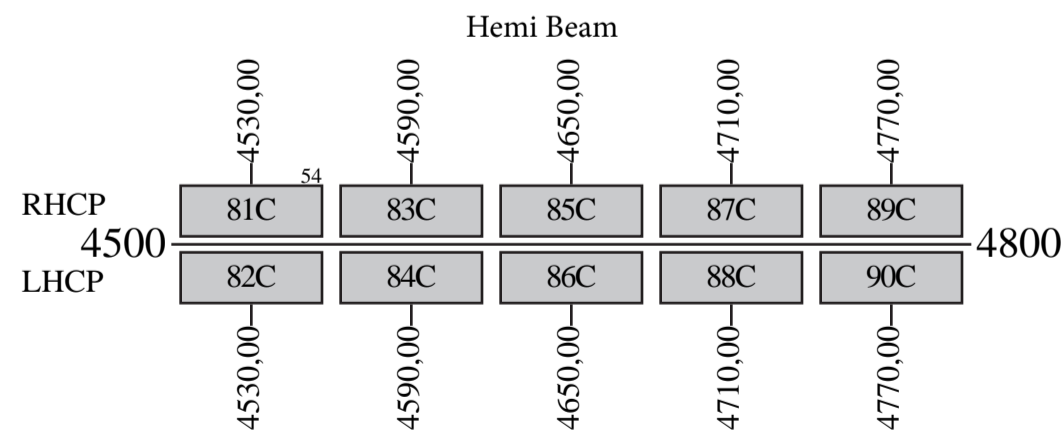

SES-6

Frequency Plan C-Band

Uplink

Downlink

Command 1: 14000,00 V Global Beam (Emergency L or R Omni Beam)
 Command 2: 14499,00 H Global Beam (Emergency L or R Omni Beam)
 Telemetry 1: 11701,00 H or V Global Beam (Emergency L or R Omni Beam)
 Telemetry 2: 11700,50 H or V Global Beam (Emergency L or R Omni Beam)
 Telemetry 3: 12199,50 H Global Beam (Emergency L or R Omni Beam)
 Beacon 1: 3947,50 Linear (45°) Global Beam
 Beacon 2: 4500,10 Linear (135°) Global Beam

SES-6

Frequency Plan Ku-Band

Uplink

Downlink

Switchable between North America Beam or West/East Atlantic Beam.

Switchable between Brazil Beam or Andean Beam.

Switchable between Brazil Beam or South Cone Beam.