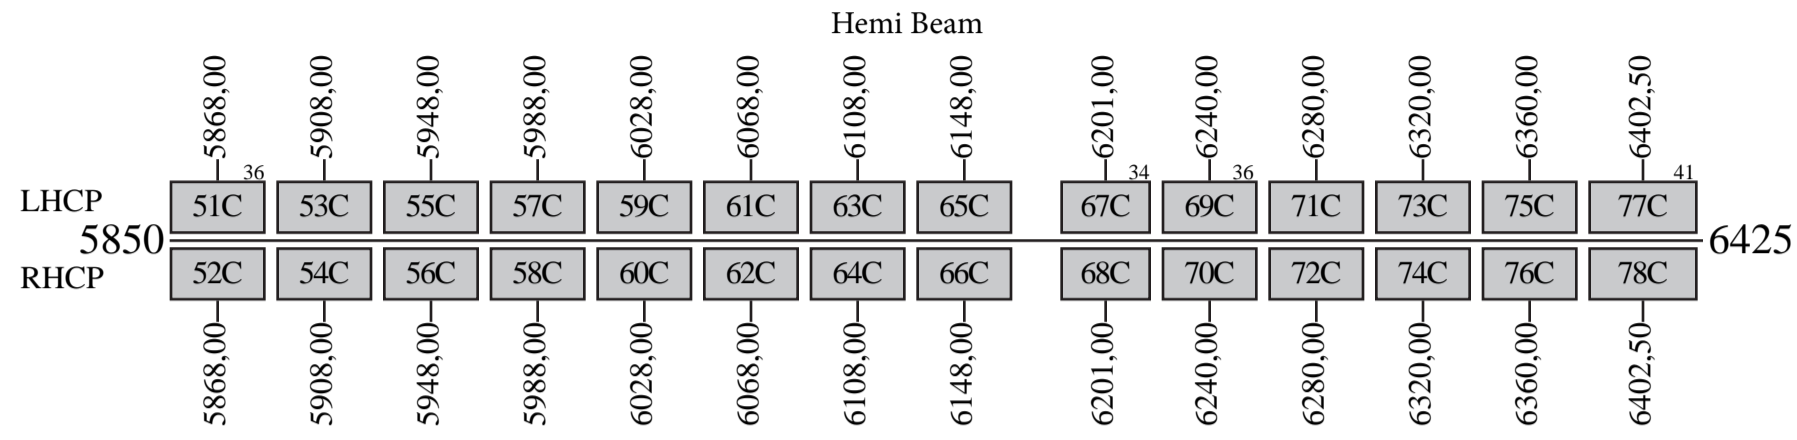

SES-6

Frequency Plan C-Band

Uplink

Downlink

Command 1: 14000,00 V Global Beam (Emergency L or R Omni Beam)
 Command 2: 14499,00 H Global Beam (Emergency L or R Omni Beam)
 Telemetry 1: 11701,00 H or V Global Beam (Emergency L or R Omni Beam)
 Telemetry 2: 11700,50 H or V Global Beam (Emergency L or R Omni Beam)
 Telemetry 3: 12199,50 H Global Beam (Emergency L or R Omni Beam)
 Beacon 1: 3947,50 Linear (45°) Global Beam
 Beacon 2: 4500,10 Linear (135°) Global Beam

SES-6

Frequency Plan Ku-Band

Uplink

Downlink

Switchable between North America Beam or West/East Atlantic Beam.

Switchable between Brazil Beam or Andean Beam.

Switchable between Brazil Beam or South Cone Beam.