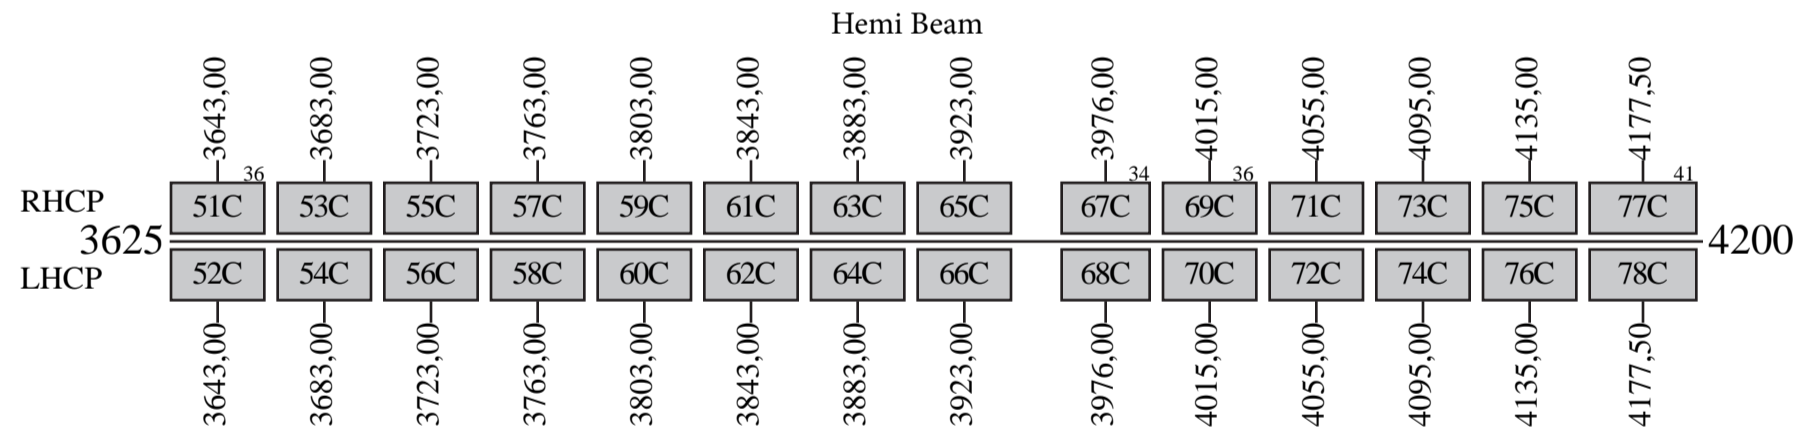

SES-6

Frequency Plan C-Band

Uplink

Downlink

Command 1: 14000,00 V Global Beam (Emergency L or R Omni Beam)
 Command 2: 14499,00 H Global Beam (Emergency L or R Omni Beam)
 Telemetry 1: 11701,00 H or V Global Beam (Emergency L or R Omni Beam)
 Telemetry 2: 11700,50 H or V Global Beam (Emergency L or R Omni Beam)
 Telemetry 3: 12199,50 H Global Beam (Emergency L or R Omni Beam)
 Beacon 1: 3947,50 Linear (45°) Global Beam
 Beacon 2: 4500,10 Linear (135°) Global Beam

SES-6

Frequency Plan Ku-Band

Uplink

Downlink

Switchable between North America Beam or West/East Atlantic Beam.

Switchable between Brazil Beam or Andean Beam.

Switchable between Brazil Beam or South Cone Beam.