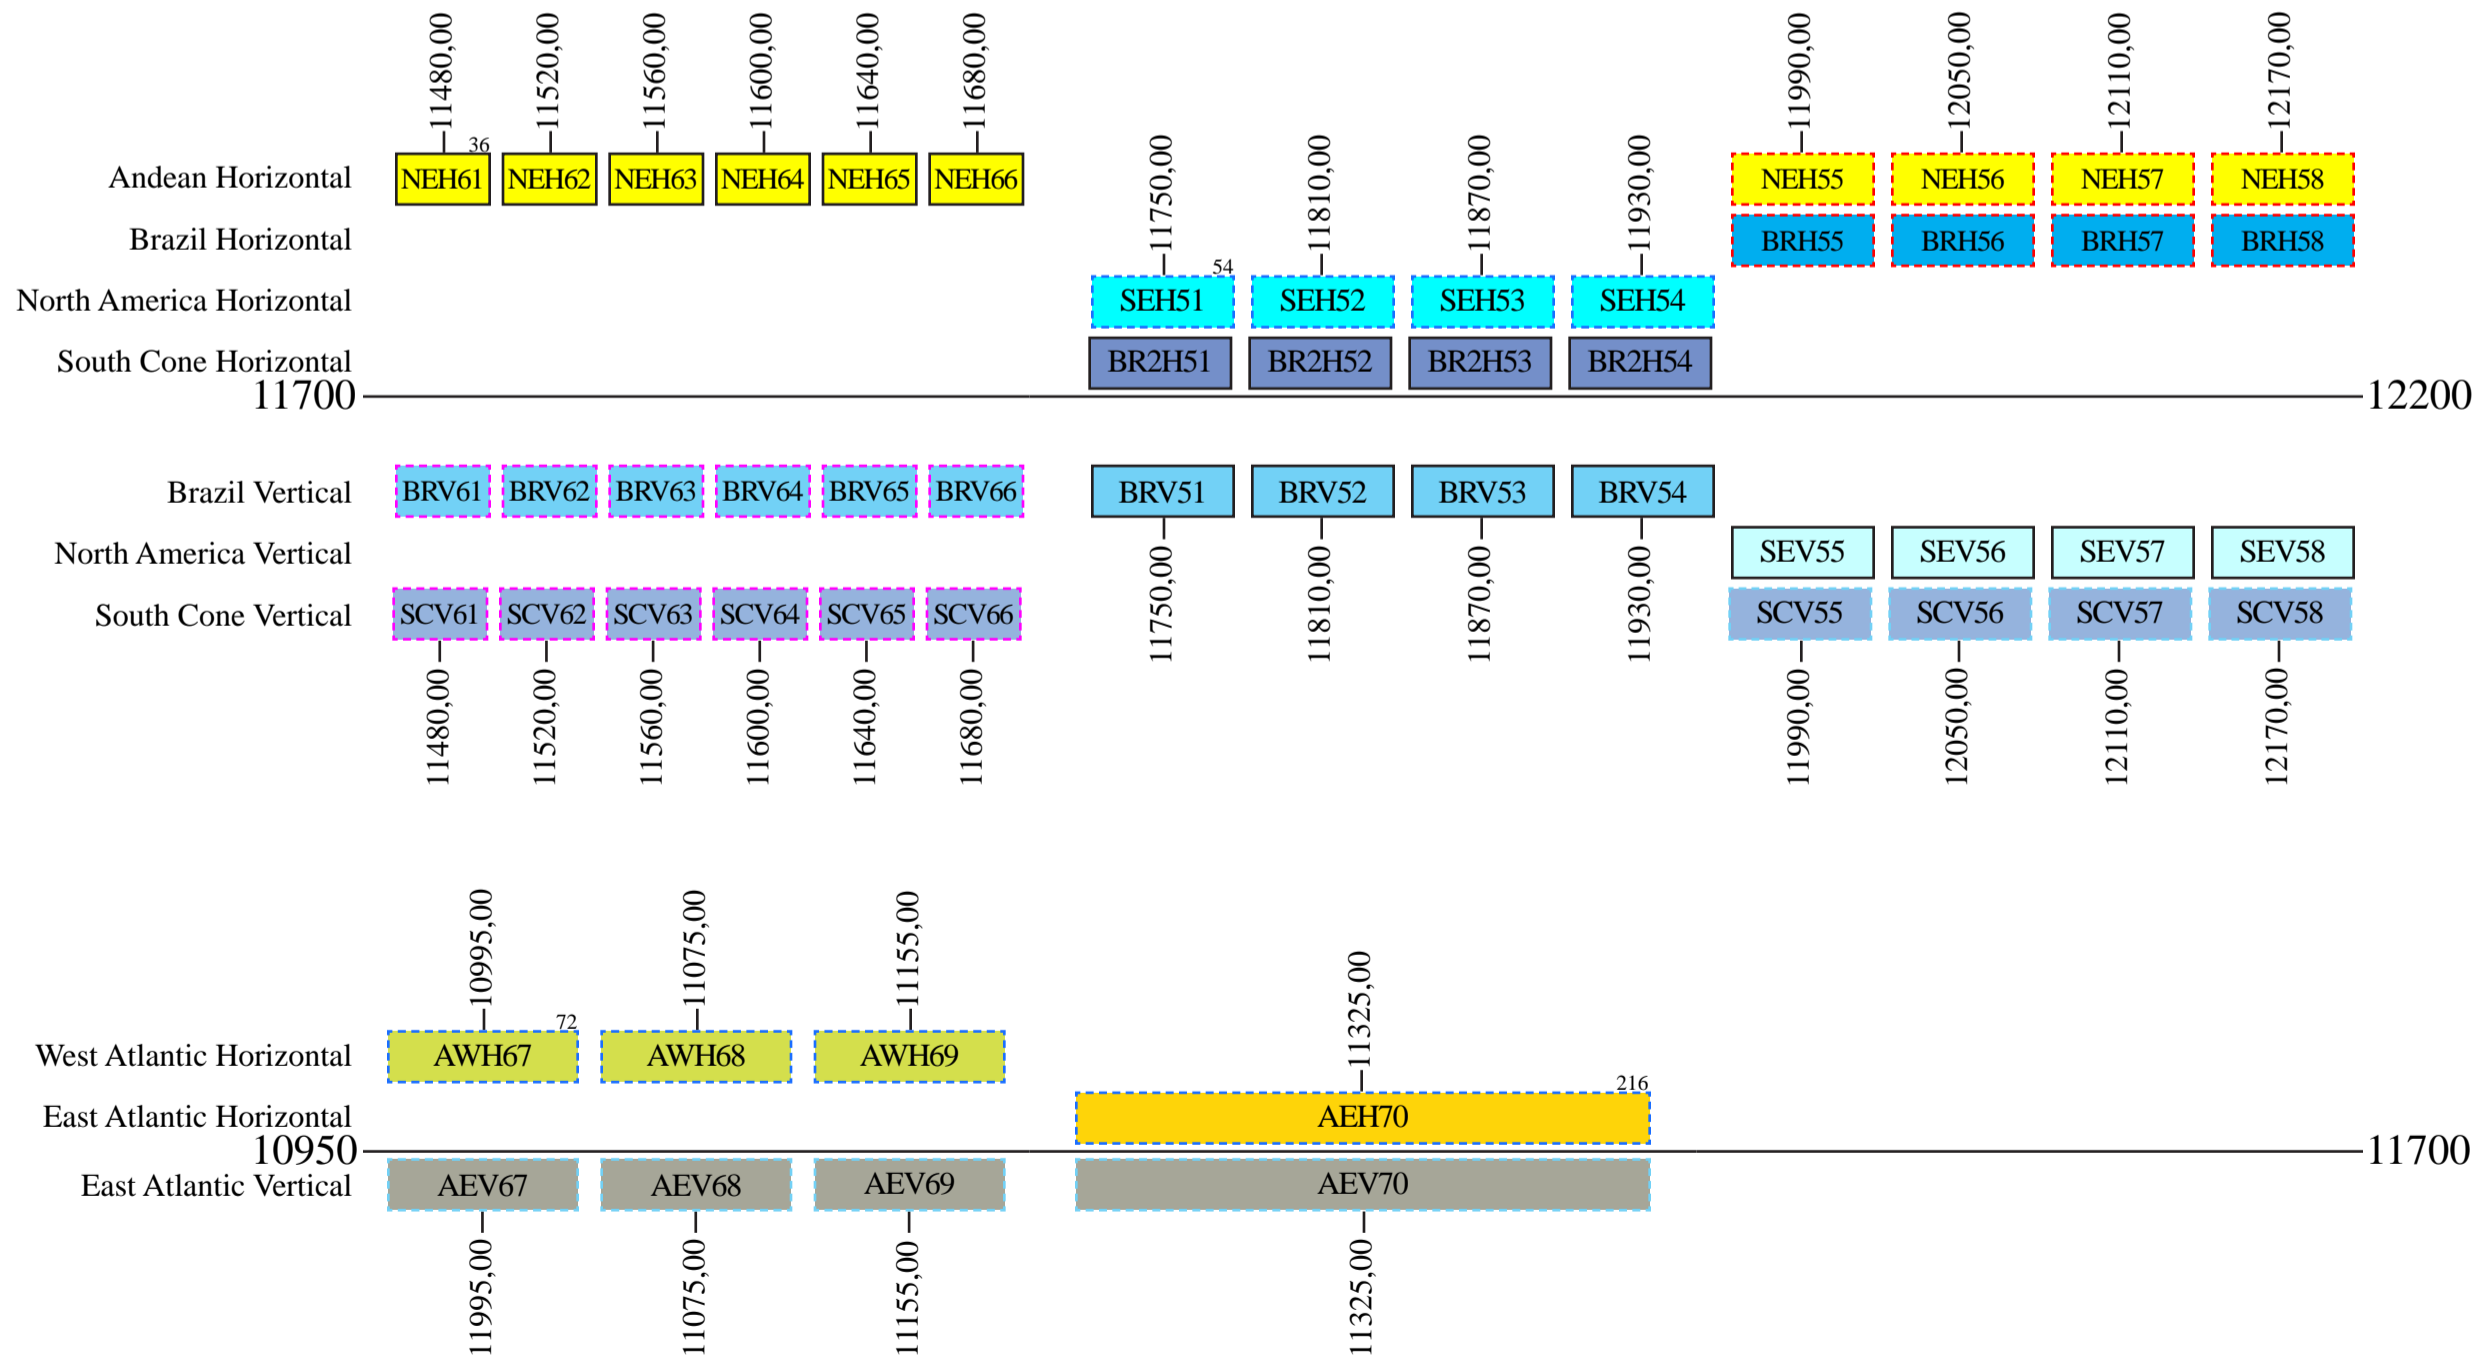

SES-6

Frequency Plan C-Band

Uplink

Downlink

Command 1: 14000,00 V Global Beam (Emergency L or R Omni Beam)
 Command 2: 14499,00 H Global Beam (Emergency L or R Omni Beam)
 Telemetry 1: 11701,00 H or V Global Beam (Emergency L or R Omni Beam)
 Telemetry 2: 11700,50 H or V Global Beam (Emergency L or R Omni Beam)
 Telemetry 3: 12199,50 H Global Beam (Emergency L or R Omni Beam)
 Beacon 1: 3947,50 Linear (45°) Global Beam
 Beacon 2: 4500,10 Linear (135°) Global Beam

SES-6

Frequency Plan Ku-Band

Uplink

Downlink

Switchable between North America Beam or West/East Atlantic Beam.

Switchable between Brazil Beam or Andean Beam.

Switchable between Brazil Beam or South Cone Beam.