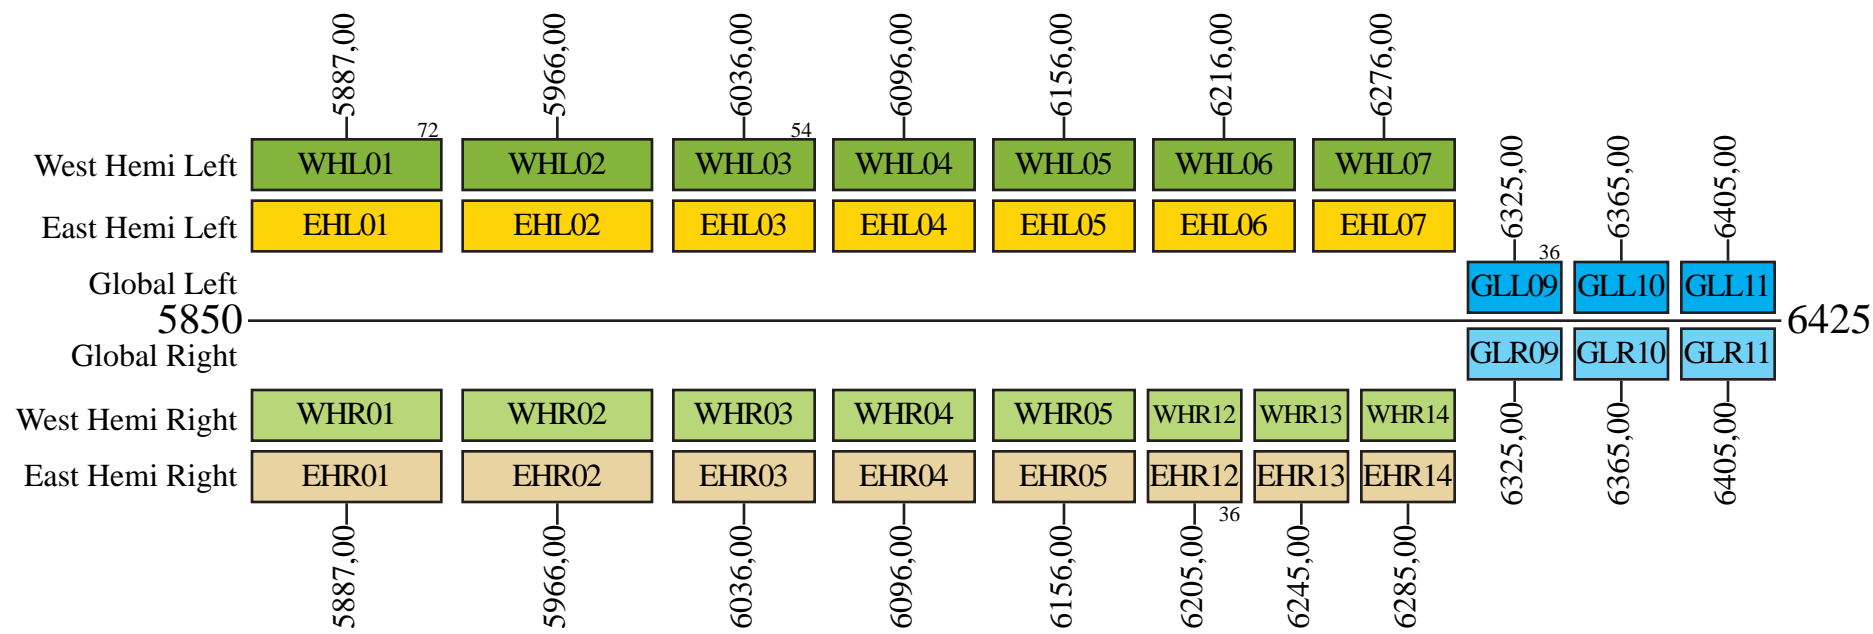

SES-4

Frequency Plan C-Band

Uplink

Downlink

Command 1: 14496,00 R
 Command 2: 14499,00 R
 Telemetry/Beacon 1: 11451,00 R
 Telemetry/Beacon 2: 11454,00 R
 Telemetry/Beacon 3: 12500,50 L
 Telemetry/Beacon 4: 12502,00 L
 Beacon 5: 4199,50 V