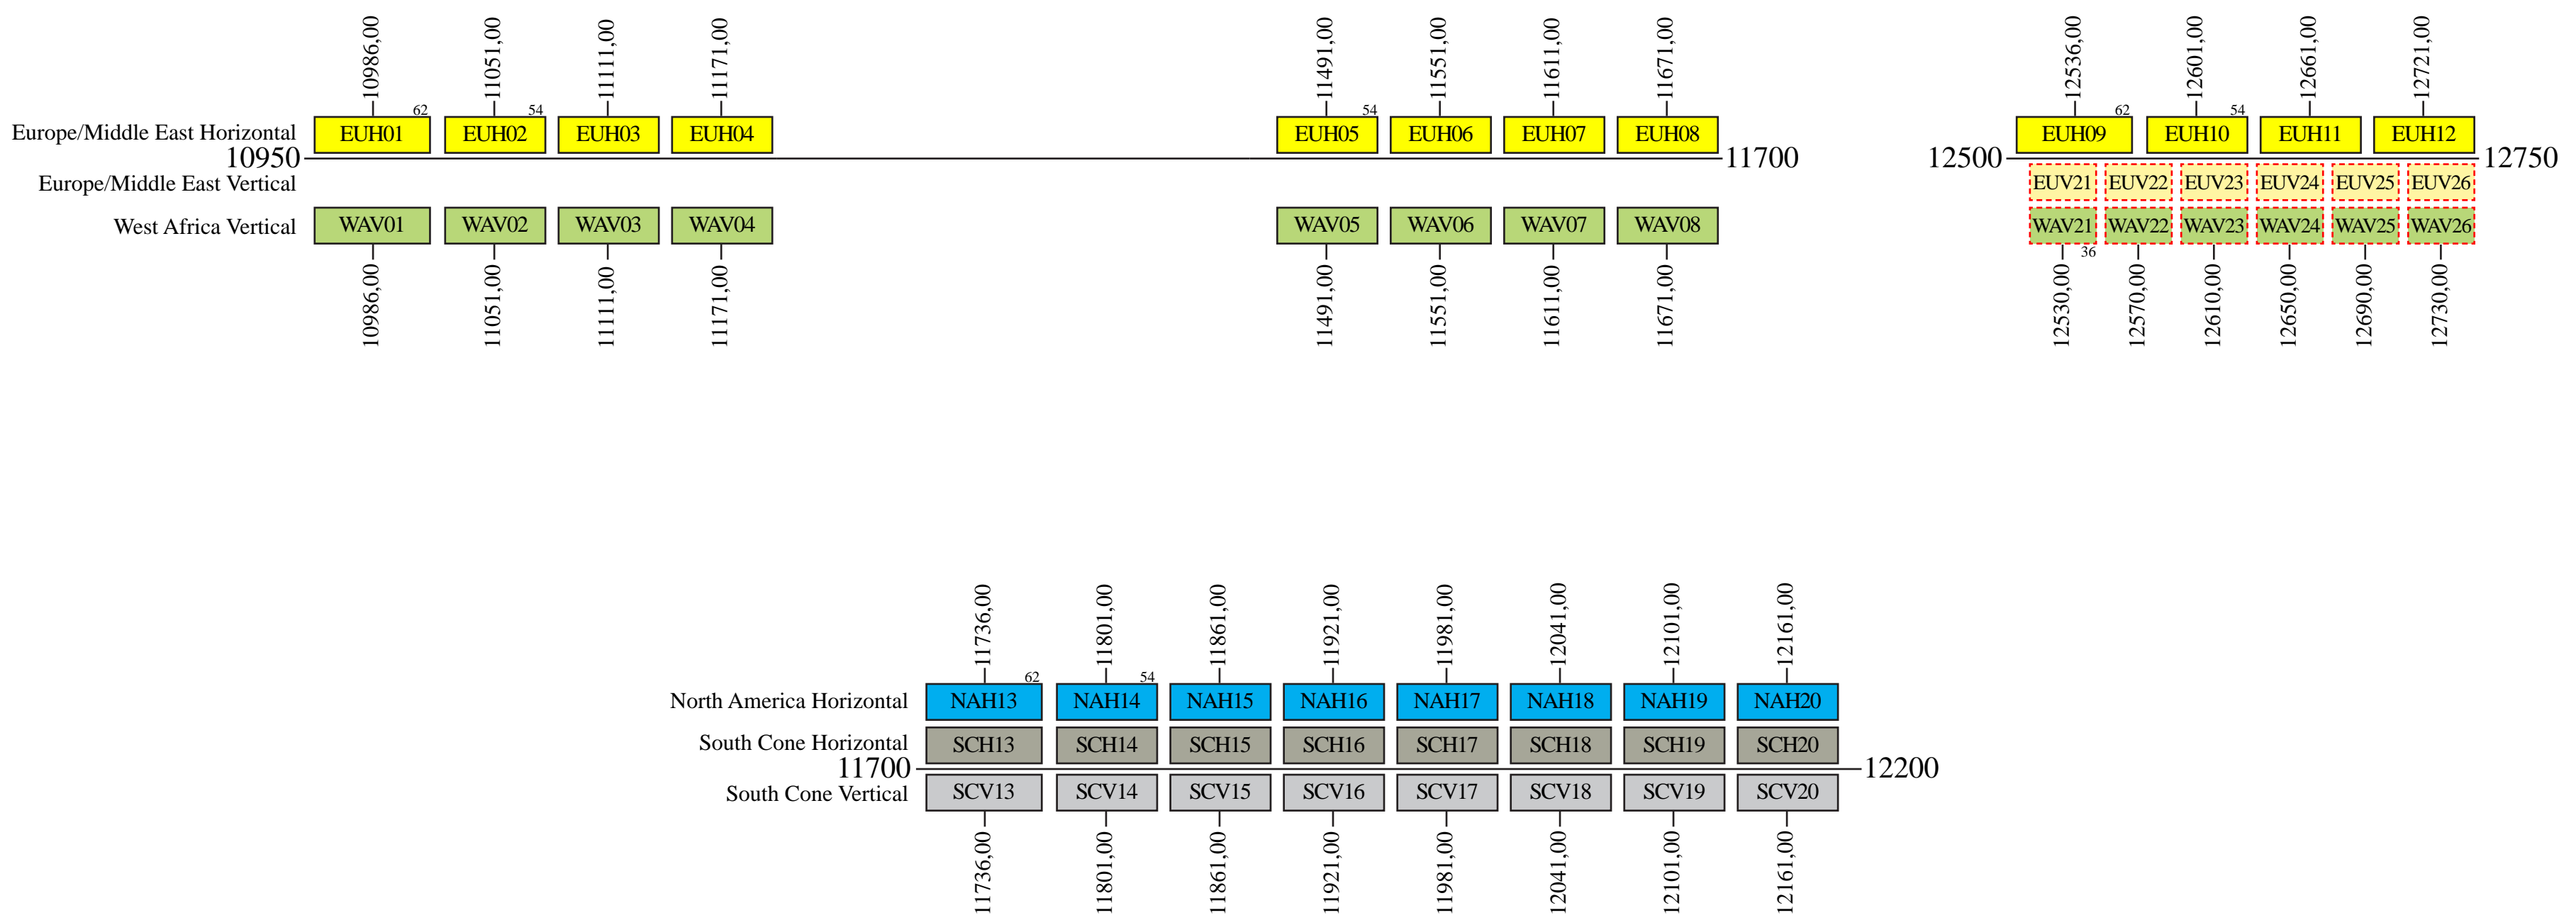

SES-4

Frequency Plan Ku-Band

Uplink

Downlink