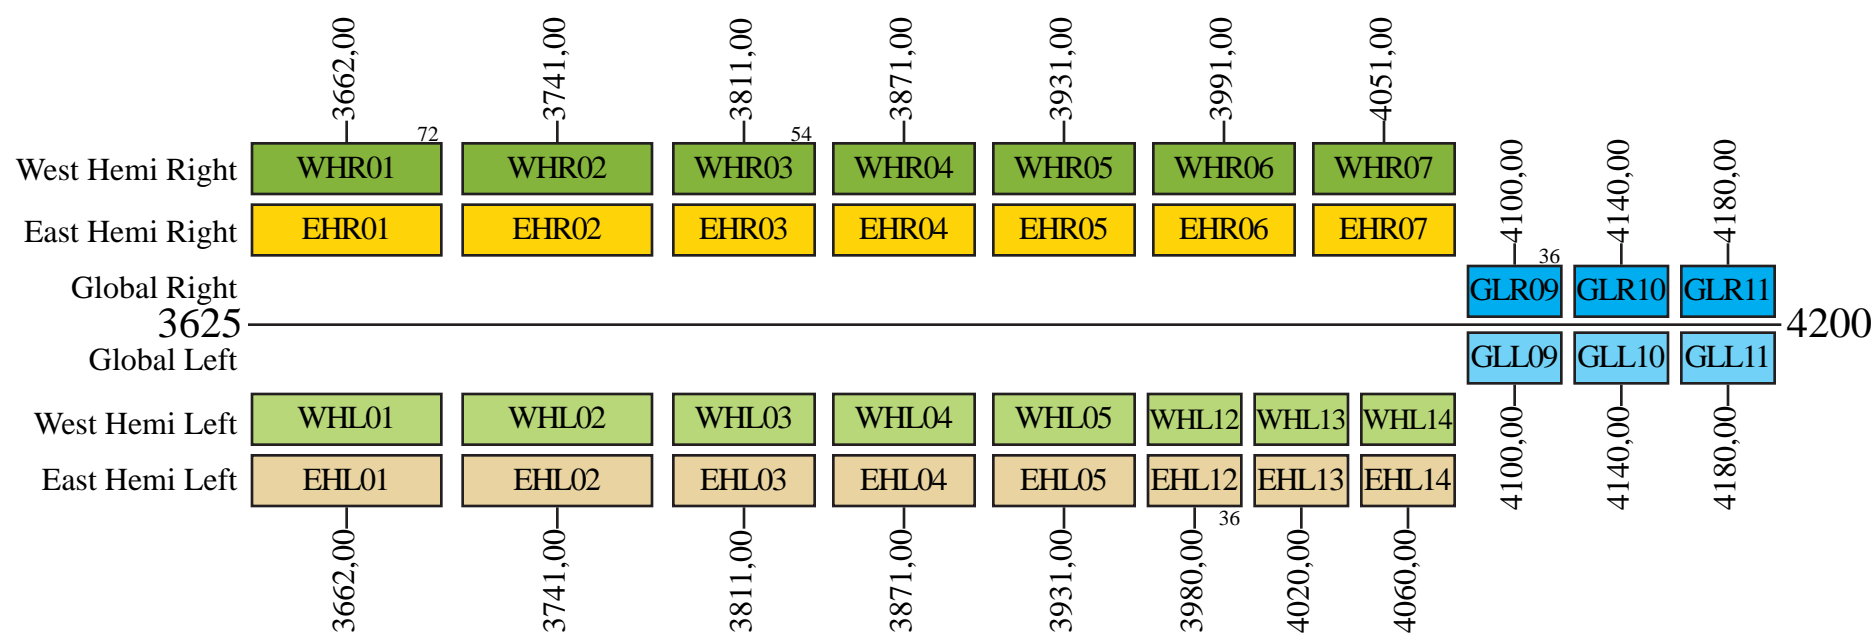

SES-4

Frequency Plan C-Band

Uplink

Downlink

Command 1: 14496,00 R
 Command 2: 14499,00 R
 Telemetry/Beacon 1: 11451,00 R
 Telemetry/Beacon 2: 11454,00 R
 Telemetry/Beacon 3: 12500,50 L
 Telemetry/Beacon 4: 12502,00 L
 Beacon 5: 4199,50 V