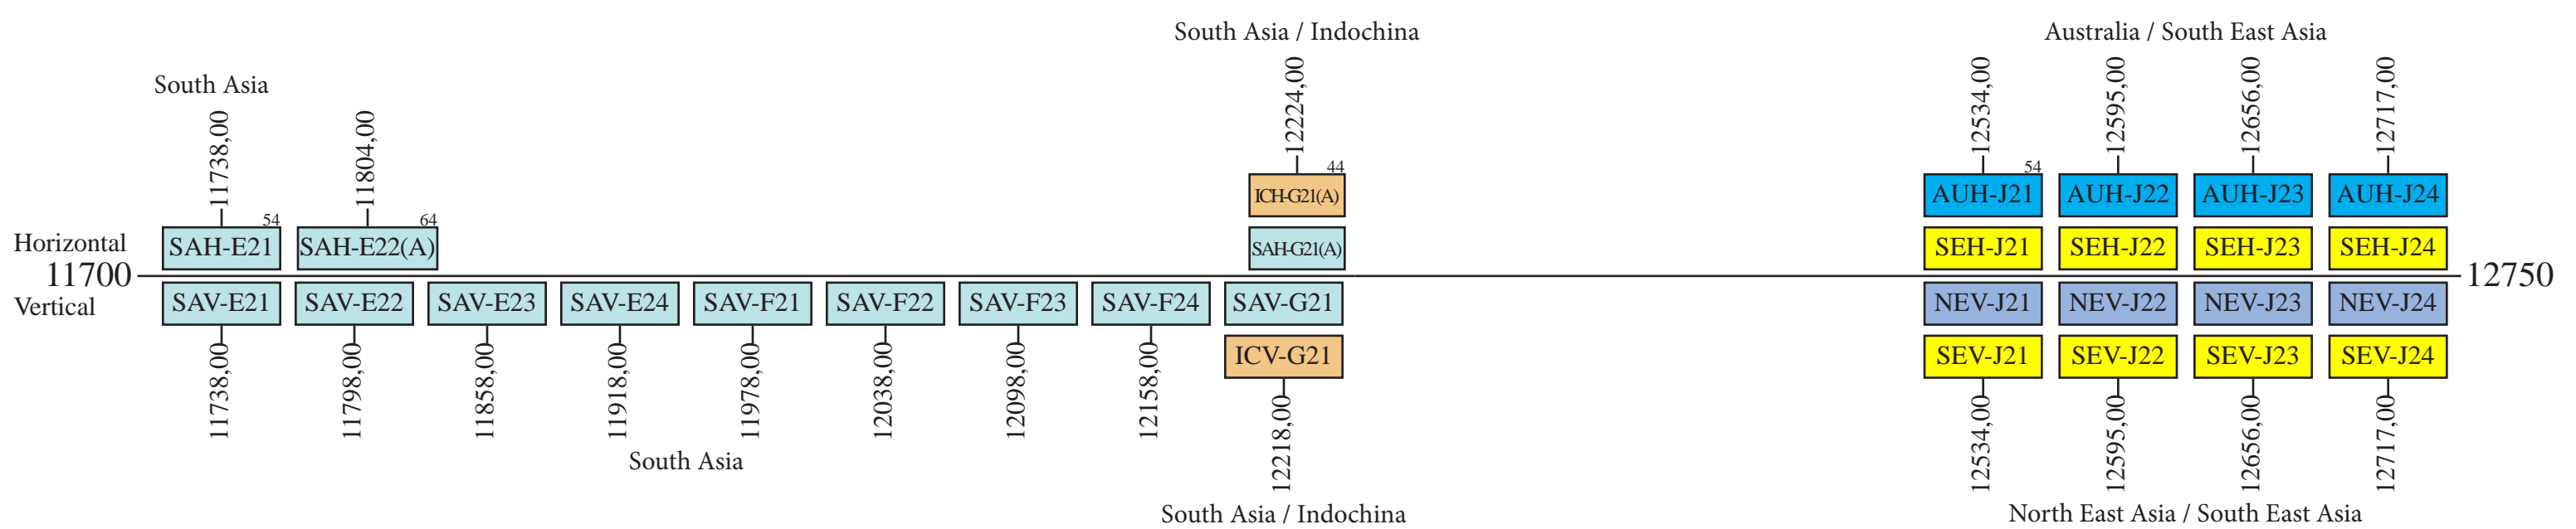

SES-12

Provisional Frequency Plan

Uplink

- Command 1a: 13996,50 R or L Omni
- Command 1b: 13996,50 (On-Station)
- Command 2a: 13998,00 R or L Omni
- Command 2b: 13998,00 (On-Station)
- Command 3a: 13999,50 R or L Omni
- Command 3b: 13999,50 (On-Station)
- Command 4a: 14494,50 R or L Omni
- Command 4b: 14494,50 (On-Station)
- Command 5a: 14496,00 R or L Omni
- Command 5b: 14496,00 (On-Station)
- Command 6a: 14497,50 R or L Omni
- Command 6b: 14497,50 (On-Station)
- Command 7a: 14498,00 R or L Omni
- Command 7b: 14498,00 (On-Station)
- Telemetry 1a: 11449,50 R or L Omni
- Telemetry 1b: 11449,50 V Global
- Telemetry 2a: 11703,50 R or L Omni
- Telemetry 2b: 11703,50 H Global
- Beacon 1: 18199,00 L Global

SES-12

Provisional Frequency Plan

Downlink

Up to 36 transponders can be activated simultaneously:

- 1 to 2 = SEH-C23 or MEH-D21, SEH-C24 or MEH-D22.
- 3 to 4 = MEH-D23, MEH-D24.
- 5 to 6(A) = SAH-E21, SAH-E22(A).
- 7(A) = SAH-G21(A) or ICH-G21(A).
- 8 to 11 = MEV-D21 or SAV-E21, MEV-D22 or SAV-E22, MEV-D23 or SAV-E23, MEV-D24 or SAV-E24.
- 12 to 15 = AUH-D21 or SAV-F21, AUH-D22 or SAV-F22, AUH-D23 or SAV-F23, AUH-D24 or SAV-F24.
- 16 = SAV-G21 or ICV-G21.
- 17 to 18 = SEV-C23 or ICV-D21 or MEV-D21, SEV-C24 or ICV-D22 or MEV-D22.
- 19 to 20 = ICV-D23 or MEV-D23, ICV-D24 or MEV-D24.
- 21 to 24 = AUH-D21 or ICH-D21 or SEH-D21, AUH-D22 or ICH-D22 or SEH-D22, AUH-D23 or ICH-D23 or SEH-D23, AUH-D24 or ICH-D24 or SEH-D24.
- 25 to 28 = NEV-D21 or SEV-D21, NEV-D22 or SEV-D22, NEV-D23 or SEV-D23, NEV-D24 or SEV-D24.
- 29 to 32 = AUH-J21 or SEH-J21, AUH-J22 or SEH-J22, AUH-J23 or SEH-J23, AUH-J24 or SEH-J24.
- 33 to 36 = NEV-J21 or SEV-J21, NEV-J22 or SEV-J22, NEV-J23 or SEV-J23, NEV-J24 or SEV-J24.