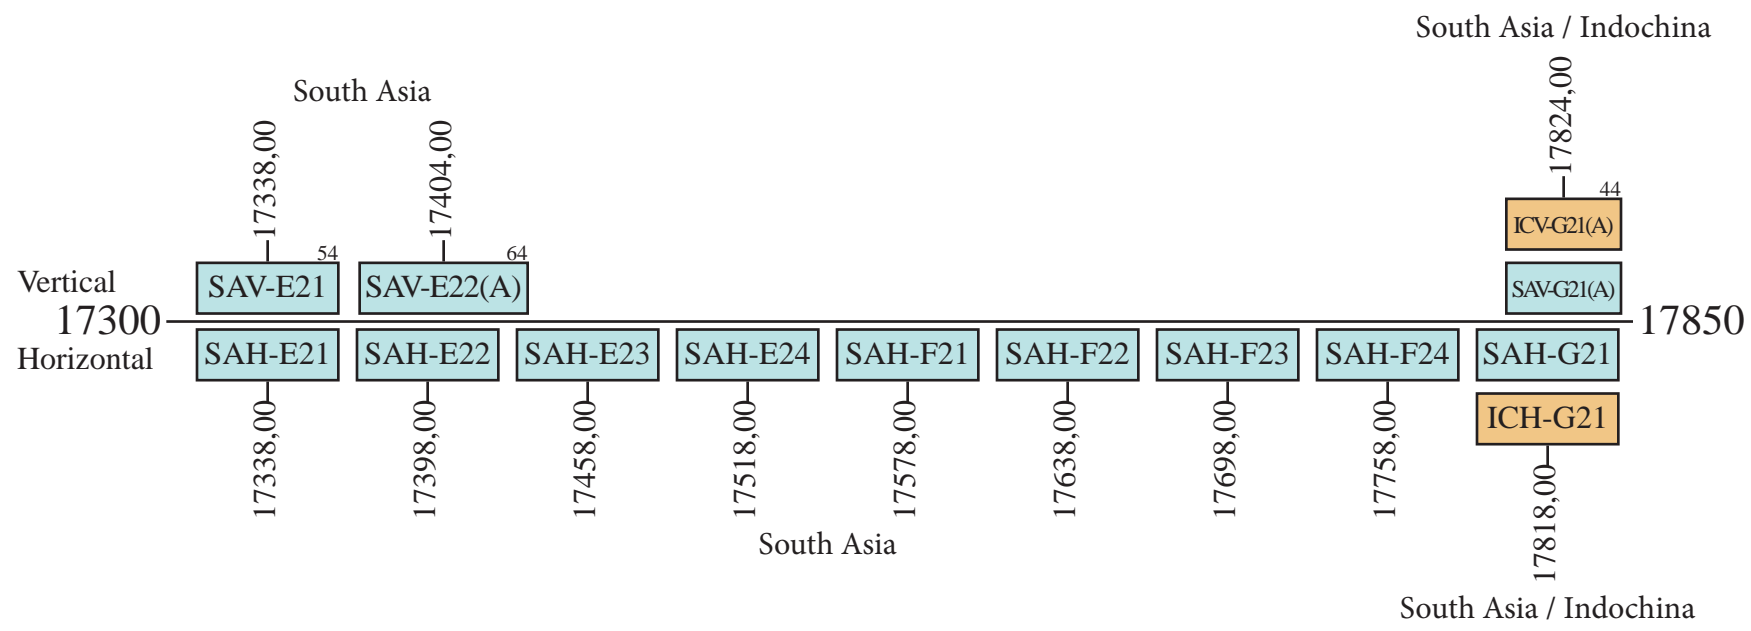

SES-12

Provisional Frequency Plan

Uplink

- Command 1a: 13996,50 R or L Omni
- Command 1b: 13996,50 (On-Station)
- Command 2a: 13998,00 R or L Omni
- Command 2b: 13998,00 (On-Station)
- Command 3a: 13999,50 R or L Omni
- Command 3b: 13999,50 (On-Station)
- Command 4a: 14494,50 R or L Omni
- Command 4b: 14494,50 (On-Station)
- Command 5a: 14496,00 R or L Omni
- Command 5b: 14496,00 (On-Station)
- Command 6a: 14497,50 R or L Omni
- Command 6b: 14497,50 (On-Station)
- Command 7a: 14498,00 R or L Omni
- Command 7b: 14498,00 (On-Station)
- Telemetry 1a: 11449,50 R or L Omni
- Telemetry 1b: 11449,50 V Global
- Telemetry 2a: 11703,50 R or L Omni
- Telemetry 2b: 11703,50 H Global
- Beacon 1: 18199,00 L Global

SES-12

Provisional Frequency Plan

Downlink

Up to 36 transponders can be activated simultaneously:

- 1 to 2 = SEH-C23 or MEH-D21, SEH-C24 or MEH-D22.
- 3 to 4 = MEH-D23, MEH-D24.
- 5 to 6(A) = SAH-E21, SAH-E22(A).
- 7(A) = SAH-G21(A) or ICH-G21(A).
- 8 to 11 = MEV-D21 or SAV-E21, MEV-D22 or SAV-E22, MEV-D23 or SAV-E23, MEV-D24 or SAV-E24.
- 12 to 15 = AUH-D21 or SAV-F21, AUH-D22 or SAV-F22, AUH-D23 or SAV-F23, AUH-D24 or SAV-F24.
- 16 = SAV-G21 or ICV-G21.
- 17 to 18 = SEV-C23 or ICV-D21 or MEV-D21, SEV-C24 or ICV-D22 or MEV-D22.
- 19 to 20 = ICV-D23 or MEV-D23, ICV-D24 or MEV-D24.
- 21 to 24 = AUH-D21 or ICH-D21 or SEH-D21, AUH-D22 or ICH-D22 or SEH-D22, AUH-D23 or ICH-D23 or SEH-D23, AUH-D24 or ICH-D24 or SEH-D24.
- 25 to 28 = NEV-D21 or SEV-D21, NEV-D22 or SEV-D22, NEV-D23 or SEV-D23, NEV-D24 or SEV-D24.
- 29 to 32 = AUH-J21 or SEH-J21, AUH-J22 or SEH-J22, AUH-J23 or SEH-J23, AUH-J24 or SEH-J24.
- 33 to 36 = NEV-J21 or SEV-J21, NEV-J22 or SEV-J22, NEV-J23 or SEV-J23, NEV-J24 or SEV-J24.