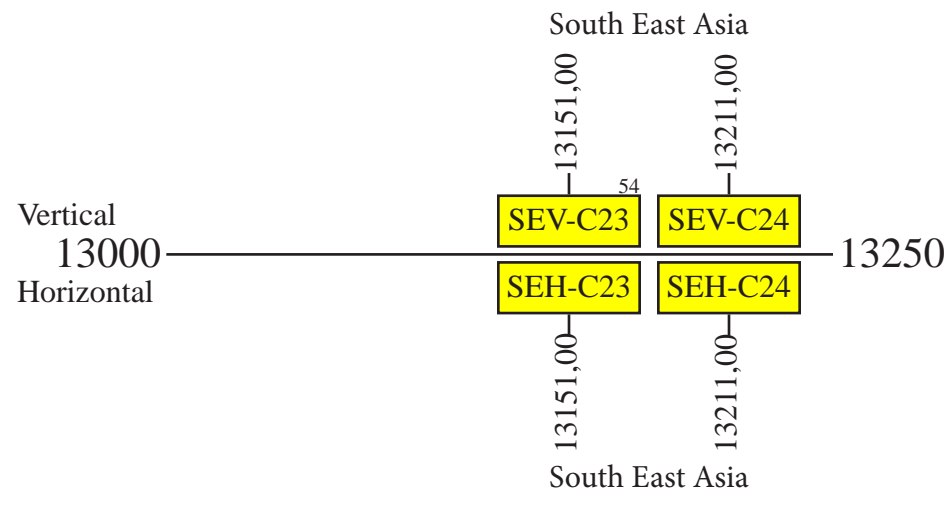

SES-12

Provisional Frequency Plan

Uplink

- Command 1a: 13996,50 R or L Omni
- Command 1b: 13996,50 (On-Station)
- Command 2a: 13998,00 R or L Omni
- Command 2b: 13998,00 (On-Station)
- Command 3a: 13999,50 R or L Omni
- Command 3b: 13999,50 (On-Station)
- Command 4a: 14494,50 R or L Omni
- Command 4b: 14494,50 (On-Station)
- Command 5a: 14496,00 R or L Omni
- Command 5b: 14496,00 (On-Station)
- Command 6a: 14497,50 R or L Omni
- Command 6b: 14497,50 (On-Station)
- Command 7a: 14498,00 R or L Omni
- Command 7b: 14498,00 (On-Station)
- Telemetry 1a: 11449,50 R or L Omni
- Telemetry 1b: 11449,50 V Global
- Telemetry 2a: 11703,50 R or L Omni
- Telemetry 2b: 11703,50 H Global
- Beacon 1: 18199,00 L Global

SES-12

Provisional Frequency Plan

Downlink

Up to 36 transponders can be activated simultaneously:

- 1 to 2 = SEH-C23 or MEH-D21, SEH-C24 or MEH-D22.
- 3 to 4 = MEH-D23, MEH-D24.
- 5 to 6(A) = SAH-E21, SAH-E22(A).
- 7(A) = SAH-G21(A) or ICH-G21(A).
- 8 to 11 = MEV-D21 or SAV-E21, MEV-D22 or SAV-E22, MEV-D23 or SAV-E23, MEV-D24 or SAV-E24.
- 12 to 15 = AUH-D21 or SAV-F21, AUH-D22 or SAV-F22, AUH-D23 or SAV-F23, AUH-D24 or SAV-F24.
- 16 = SAV-G21 or ICV-G21.
- 17 to 18 = SEV-C23 or ICV-D21 or MEV-D21, SEV-C24 or ICV-D22 or MEV-D22.
- 19 to 20 = ICV-D23 or MEV-D23, ICV-D24 or MEV-D24.
- 21 to 24 = AUH-D21 or ICH-D21 or SEH-D21, AUH-D22 or ICH-D22 or SEH-D22, AUH-D23 or ICH-D23 or SEH-D23, AUH-D24 or ICH-D24 or SEH-D24.
- 25 to 28 = NEV-D21 or SEV-D21, NEV-D22 or SEV-D22, NEV-D23 or SEV-D23, NEV-D24 or SEV-D24.
- 29 to 32 = AUH-J21 or SEH-J21, AUH-J22 or SEH-J22, AUH-J23 or SEH-J23, AUH-J24 or SEH-J24.
- 33 to 36 = NEV-J21 or SEV-J21, NEV-J22 or SEV-J22, NEV-J23 or SEV-J23, NEV-J24 or SEV-J24.