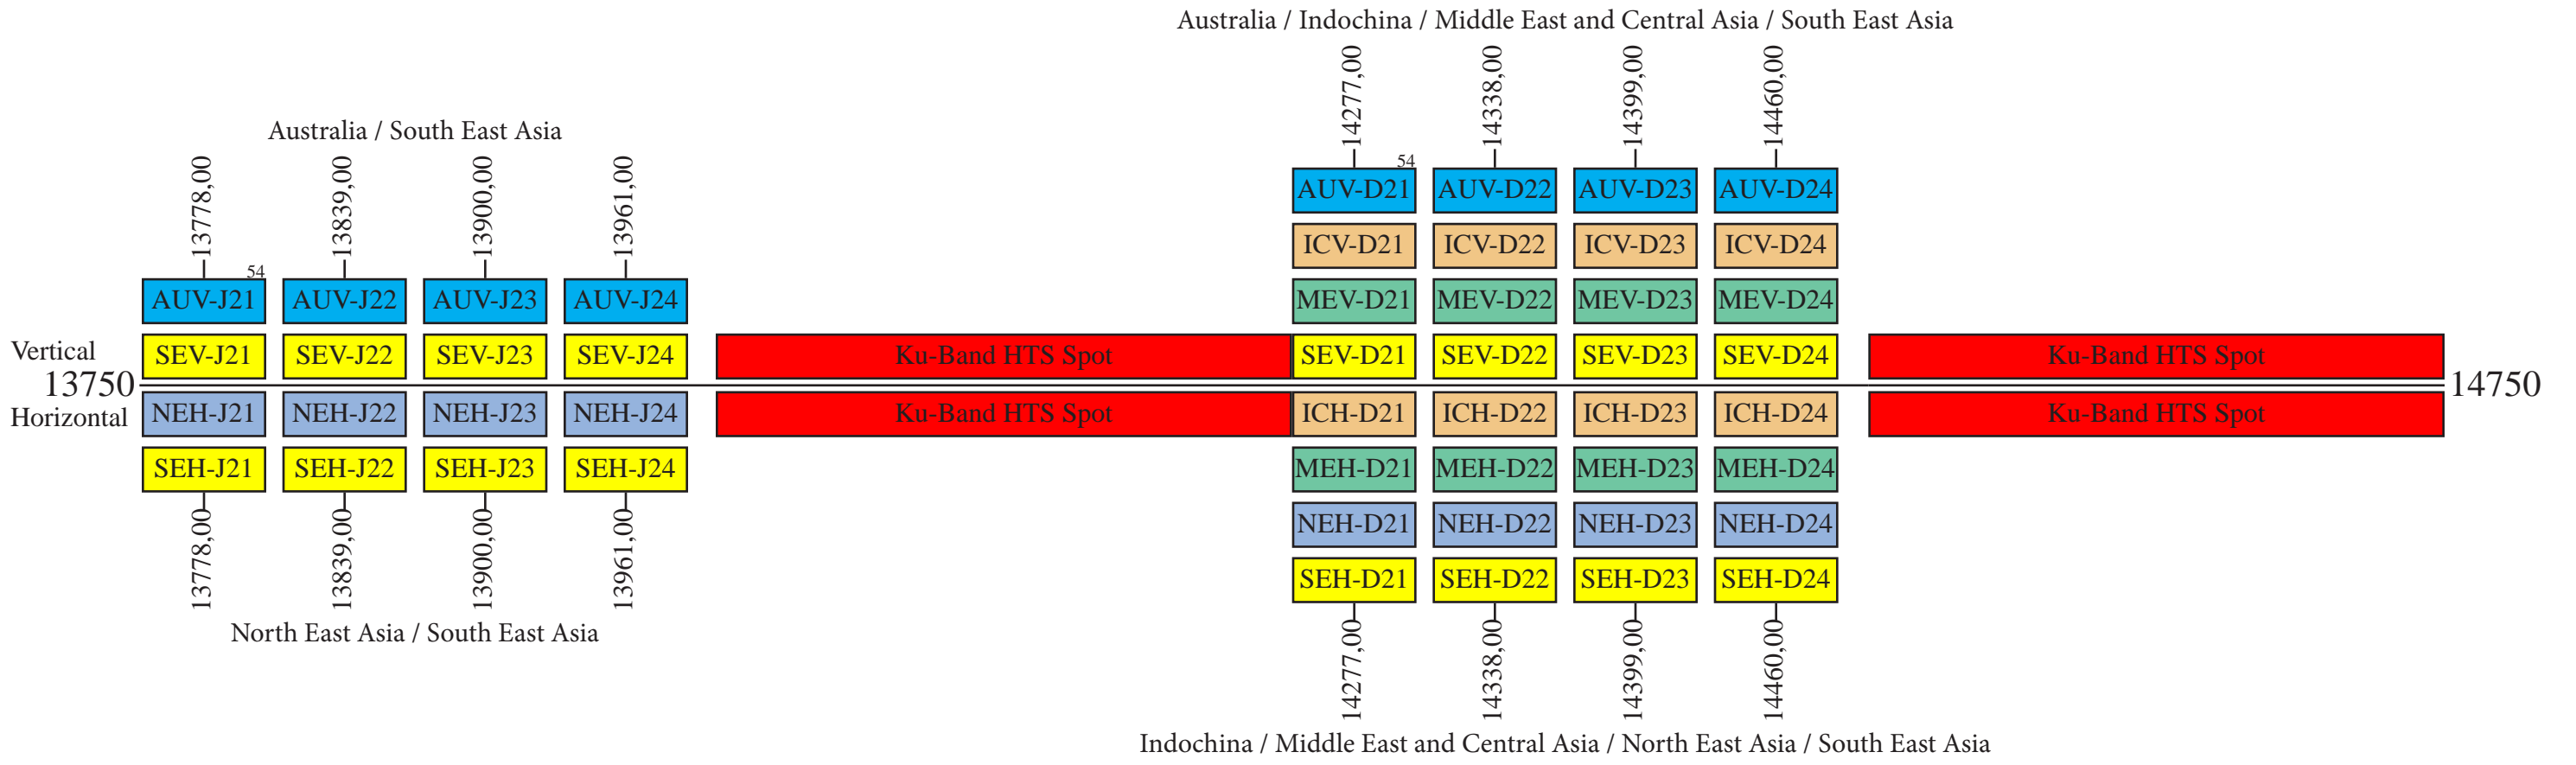

SES-12

Provisional Frequency Plan

Uplink

- Command 1a: 13996,50 R or L Omni
- Command 1b: 13996,50 (On-Station)
- Command 2a: 13998,00 R or L Omni
- Command 2b: 13998,00 (On-Station)
- Command 3a: 13999,50 R or L Omni
- Command 3b: 13999,50 (On-Station)
- Command 4a: 14494,50 R or L Omni
- Command 4b: 14494,50 (On-Station)
- Command 5a: 14496,00 R or L Omni
- Command 5b: 14496,00 (On-Station)
- Command 6a: 14497,50 R or L Omni
- Command 6b: 14497,50 (On-Station)
- Command 7a: 14498,00 R or L Omni
- Command 7b: 14498,00 (On-Station)
- Telemetry 1a: 11449,50 R or L Omni
- Telemetry 1b: 11449,50 V Global
- Telemetry 2a: 11703,50 R or L Omni
- Telemetry 2b: 11703,50 H Global
- Beacon 1: 18199,00 L Global

SES-12

Provisional Frequency Plan

Downlink

Up to 36 transponders can be activated simultaneously:

- 1 to 2 = SEH-C23 or MEH-D21, SEH-C24 or MEH-D22.
- 3 to 4 = MEH-D23, MEH-D24.
- 5 to 6(A) = SAH-E21, SAH-E22(A).
- 7(A) = SAH-G21(A) or ICH-G21(A).
- 8 to 11 = MEV-D21 or SAV-E21, MEV-D22 or SAV-E22, MEV-D23 or SAV-E23, MEV-D24 or SAV-E24.
- 12 to 15 = AUH-D21 or SAV-F21, AUH-D22 or SAV-F22, AUH-D23 or SAV-F23, AUH-D24 or SAV-F24.
- 16 = SAV-G21 or ICV-G21.
- 17 to 18 = SEV-C23 or ICV-D21 or MEV-D21, SEV-C24 or ICV-D22 or MEV-D22.
- 19 to 20 = ICV-D23 or MEV-D23, ICV-D24 or MEV-D24.
- 21 to 24 = AUH-D21 or ICH-D21 or SEH-D21, AUH-D22 or ICH-D22 or SEH-D22, AUH-D23 or ICH-D23 or SEH-D23, AUH-D24 or ICH-D24 or SEH-D24.
- 25 to 28 = NEV-D21 or SEV-D21, NEV-D22 or SEV-D22, NEV-D23 or SEV-D23, NEV-D24 or SEV-D24.
- 29 to 32 = AUH-J21 or SEH-J21, AUH-J22 or SEH-J22, AUH-J23 or SEH-J23, AUH-J24 or SEH-J24.
- 33 to 36 = NEV-J21 or SEV-J21, NEV-J22 or SEV-J22, NEV-J23 or SEV-J23, NEV-J24 or SEV-J24.