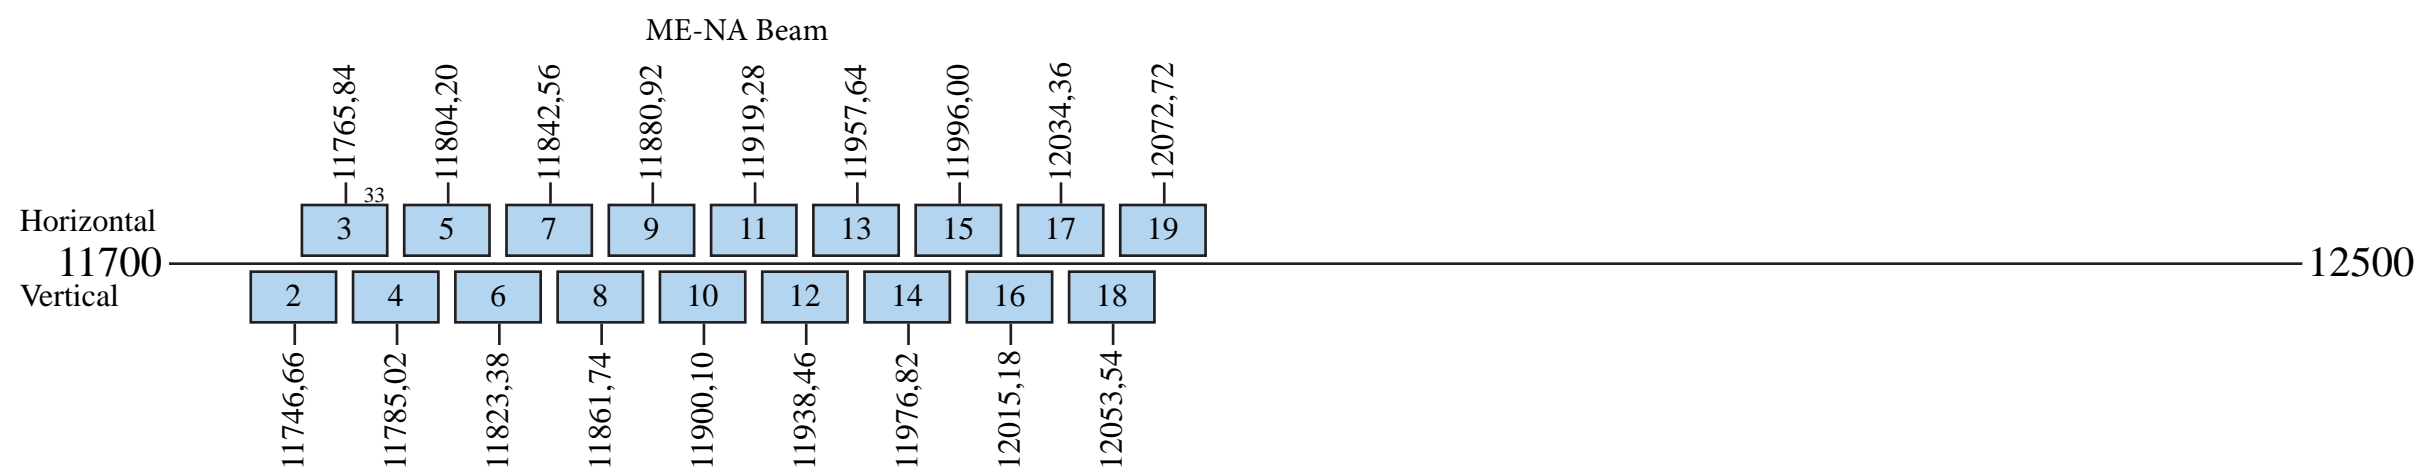

Nilesat 101

Frequency Plan

Uplink

Downlink

Command 1: 17301,00
Command 2: 17302,50
Telemetry 1: 12498,00 H
Telemetry 2: 12499,00