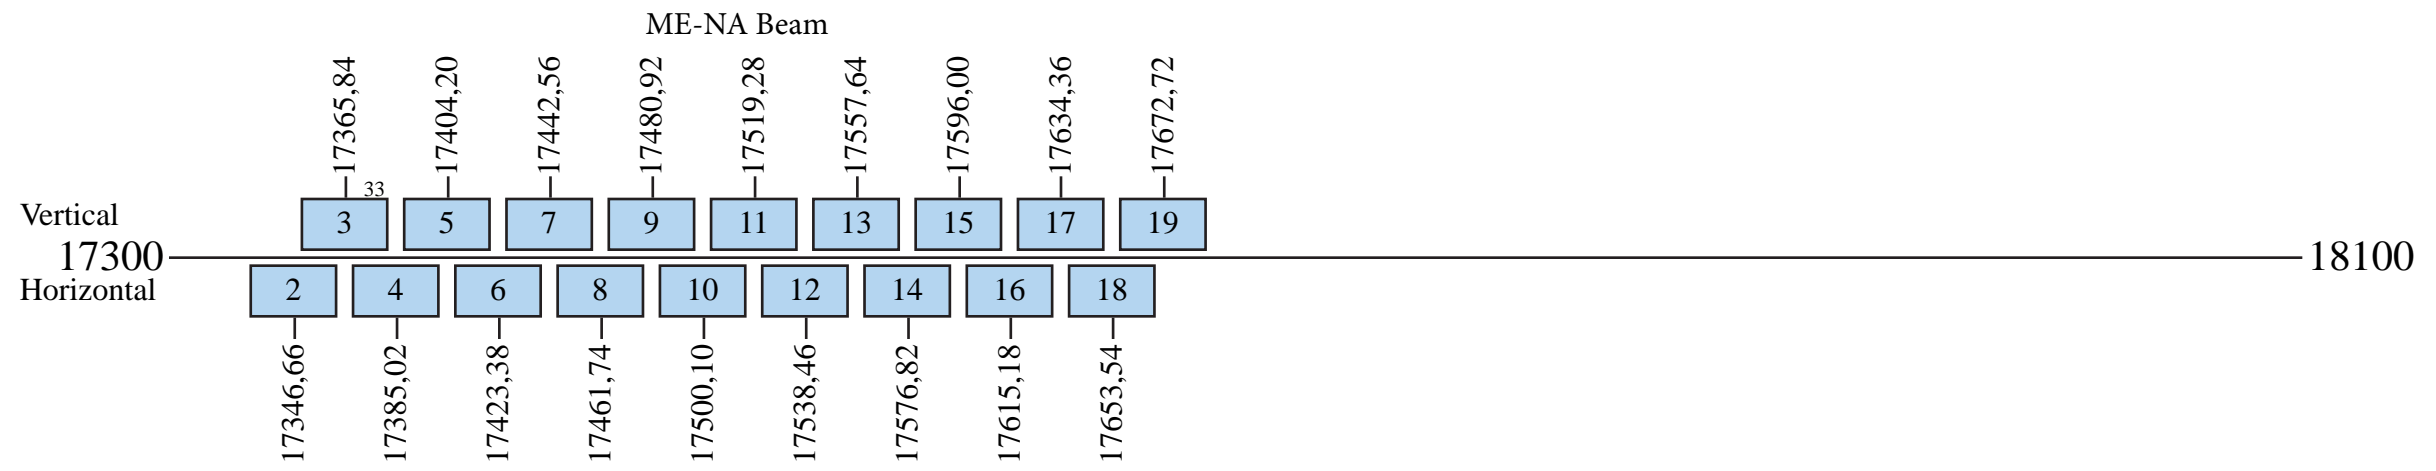

Nilesat 101

Frequency Plan

Uplink

Downlink

Command 1: 17301,00
Command 2: 17302,50
Telemetry 1: 12498,00 H
Telemetry 2: 12499,00