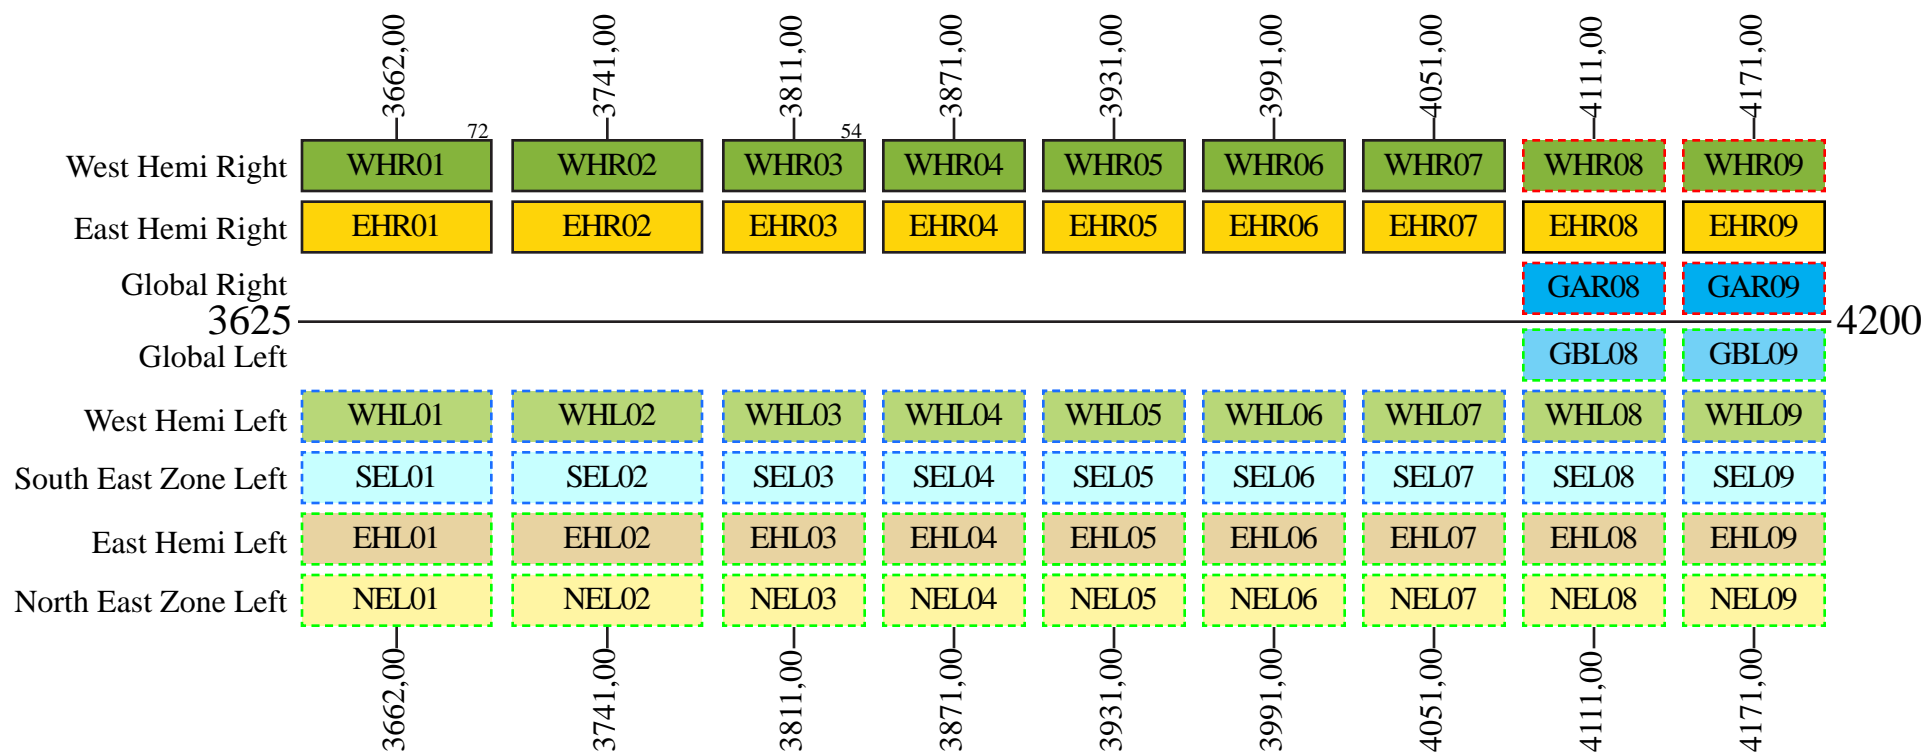

NSS-7

Frequency Plan C-Band

Uplink

Downlink

Command 1: 14496,00 V
 Command 2: 14499,00 V
 Telemetry/Beacon 1: 11451,00 H
 Telemetry/Beacon 2: 11454,00 H
 Beacon 5: 4199,50 V

NSS-7

Frequency Plan Ku-Band

Uplink

Downlink

Interconnections			
Transponder Uplink	Beam Uplink	Transponder Downlink	Beam Downlink
EHR01 to EHR09	East Hemi	EHL01 to EHL09	East Hemi
NER01 to NER09	North East Zone		
SER01 to SER09	South East Zone		
WHR01 to WHR09	West Hemi		
EHL01 to EHL09	East Hemi	EHR01 to EHR09	East Hemi
WHL01 to WHL09	West Hemi		
CAH02 to CAH05	Central America	EHR03 to EHR06	East Hemi
ENV02 to ENV05	Combined EUV/NAV		
EUH02 to EUH05	Europe/Meddle East		
EUV02 to EUV05	Europe/Meddle East		
NAH02 to NAH05	North America		
NAV02 to NAV05	North America		
SAV02 to SAV05	Southern Africa		
SCV02 to SCV05	South Cone		
WAH02 to WAH05	West Africa		
EHR01 to EHR09	East Hemi	WHL01 to WHL09	West Hemi
NER01 to NER09	North East Zone		
SER01 to SER09	South East Zone		
WHR01 to WHR09	West Hemi		
EHL01 to EHL09	East Hemi	WHR01 to WHR09	West Hemi
WHL01 to WHL09	West Hemi		
CAH02 to CAH05	Central America	WHR03 to WHR06	West Hemi
ENV02 to ENV05	Combined EUV/NAV		
EUH02 to EUH05	Europe/Meddle East		
EUV02 to EUV05	Europe/Meddle East		
NAH02 to NAH05	North America		
NAV02 to NAV05	North America		
SAV02 to SAV05	Southern Africa		
SCV02 to SCV05	South Cone		
WAH02 to WAH05	West Africa		
EHR01 to EHR09	East Hemi	NEL01 to NEL09	North East Zone
NER01 to NER09	North East Zone		
SER01 to SER09	South East Zone		
WHR01 to WHR09	West Hemi		
EHR01 to EHR09	East Hemi	SEL01 to SEL09	Sout East Zone
NER01 to NER09	North East Zone		
SER01 to SER09	South East Zone		
WHR01 to WHR09	West Hemi		
EHL08 to EHL09	East Hemi	GAR08 to GAR09	Global
GAL08 to GAL09	Global		
WHL08 to WHL09	West Hemi		
EHR08 to EHR09	East Hemi	GBL08 to GBL09	Global
GBR08 to GBR09	Global		
NER08 to NER09	North East Zone		
SER08 to SER09	South East Zone		
WHR01 to WHR09	West Hemi		