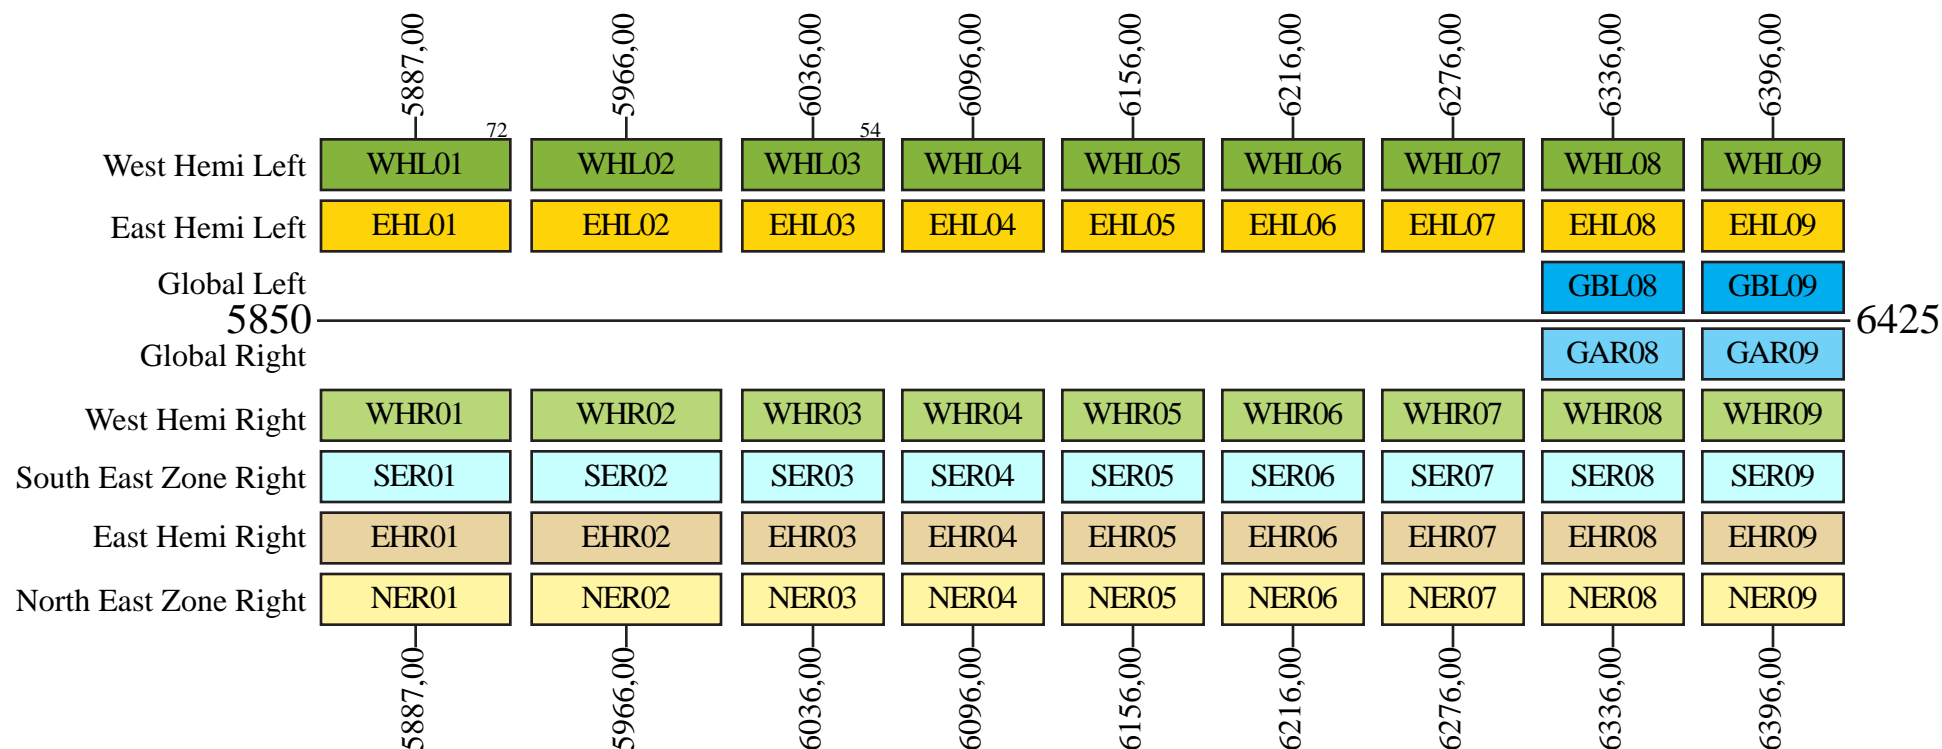

NSS-7

Frequency Plan C-Band

Uplink

Downlink

Command 1: 14496,00 V
 Command 2: 14499,00 V
 Telemetry/Beacon 1: 11451,00 H
 Telemetry/Beacon 2: 11454,00 H
 Beacon 5: 4199,50 V

NSS-7

Frequency Plan Ku-Band

Uplink

Downlink

Interconnections			
Transponder Uplink	Beam Uplink	Transponder Downlink	Beam Downlink
EHR01 to EHR09	East Hemi	EHL01 to EHL09	East Hemi
NER01 to NER09	North East Zone		
SER01 to SER09	South East Zone		
WHR01 to WHR09	West Hemi		
EHL01 to EHL09	East Hemi	EHR01 to EHR09	East Hemi
WHL01 to WHL09	West Hemi		
CAH02 to CAH05	Central America	EHR03 to EHR06	East Hemi
ENV02 to ENV05	Combined EUV/NAV		
EUH02 to EUH05	Europe/Meddle East		
EUV02 to EUV05	Europe/Meddle East		
NAH02 to NAH05	North America		
NAV02 to NAV05	North America		
SAV02 to SAV05	Southern Africa		
SCV02 to SCV05	South Cone		
WAH02 to WAH05	West Africa		
EHR01 to EHR09	East Hemi	WHL01 to WHL09	West Hemi
NER01 to NER09	North East Zone		
SER01 to SER09	South East Zone		
WHR01 to WHR09	West Hemi		
EHL01 to EHL09	East Hemi	WHR01 to WHR09	West Hemi
WHL01 to WHL09	West Hemi		
CAH02 to CAH05	Central America	WHR03 to WHR06	West Hemi
ENV02 to ENV05	Combined EUV/NAV		
EUH02 to EUH05	Europe/Meddle East		
EUV02 to EUV05	Europe/Meddle East		
NAH02 to NAH05	North America		
NAV02 to NAV05	North America		
SAV02 to SAV05	Southern Africa		
SCV02 to SCV05	South Cone		
WAH02 to WAH05	West Africa		
EHR01 to EHR09	East Hemi	NEL01 to NEL09	North East Zone
NER01 to NER09	North East Zone		
SER01 to SER09	South East Zone		
WHR01 to WHR09	West Hemi		
EHR01 to EHR09	East Hemi	SEL01 to SEL09	Sout East Zone
NER01 to NER09	North East Zone		
SER01 to SER09	South East Zone		
WHR01 to WHR09	West Hemi		
EHL08 to EHL09	East Hemi	GAR08 to GAR09	Global
GAL08 to GAL09	Global		
WHL08 to WHL09	West Hemi		
EHR08 to EHR09	East Hemi	GBL08 to GBL09	Global
GBR08 to GBR09	Global		
NER08 to NER09	North East Zone		
SER08 to SER09	South East Zone		
WHR01 to WHR09	West Hemi		