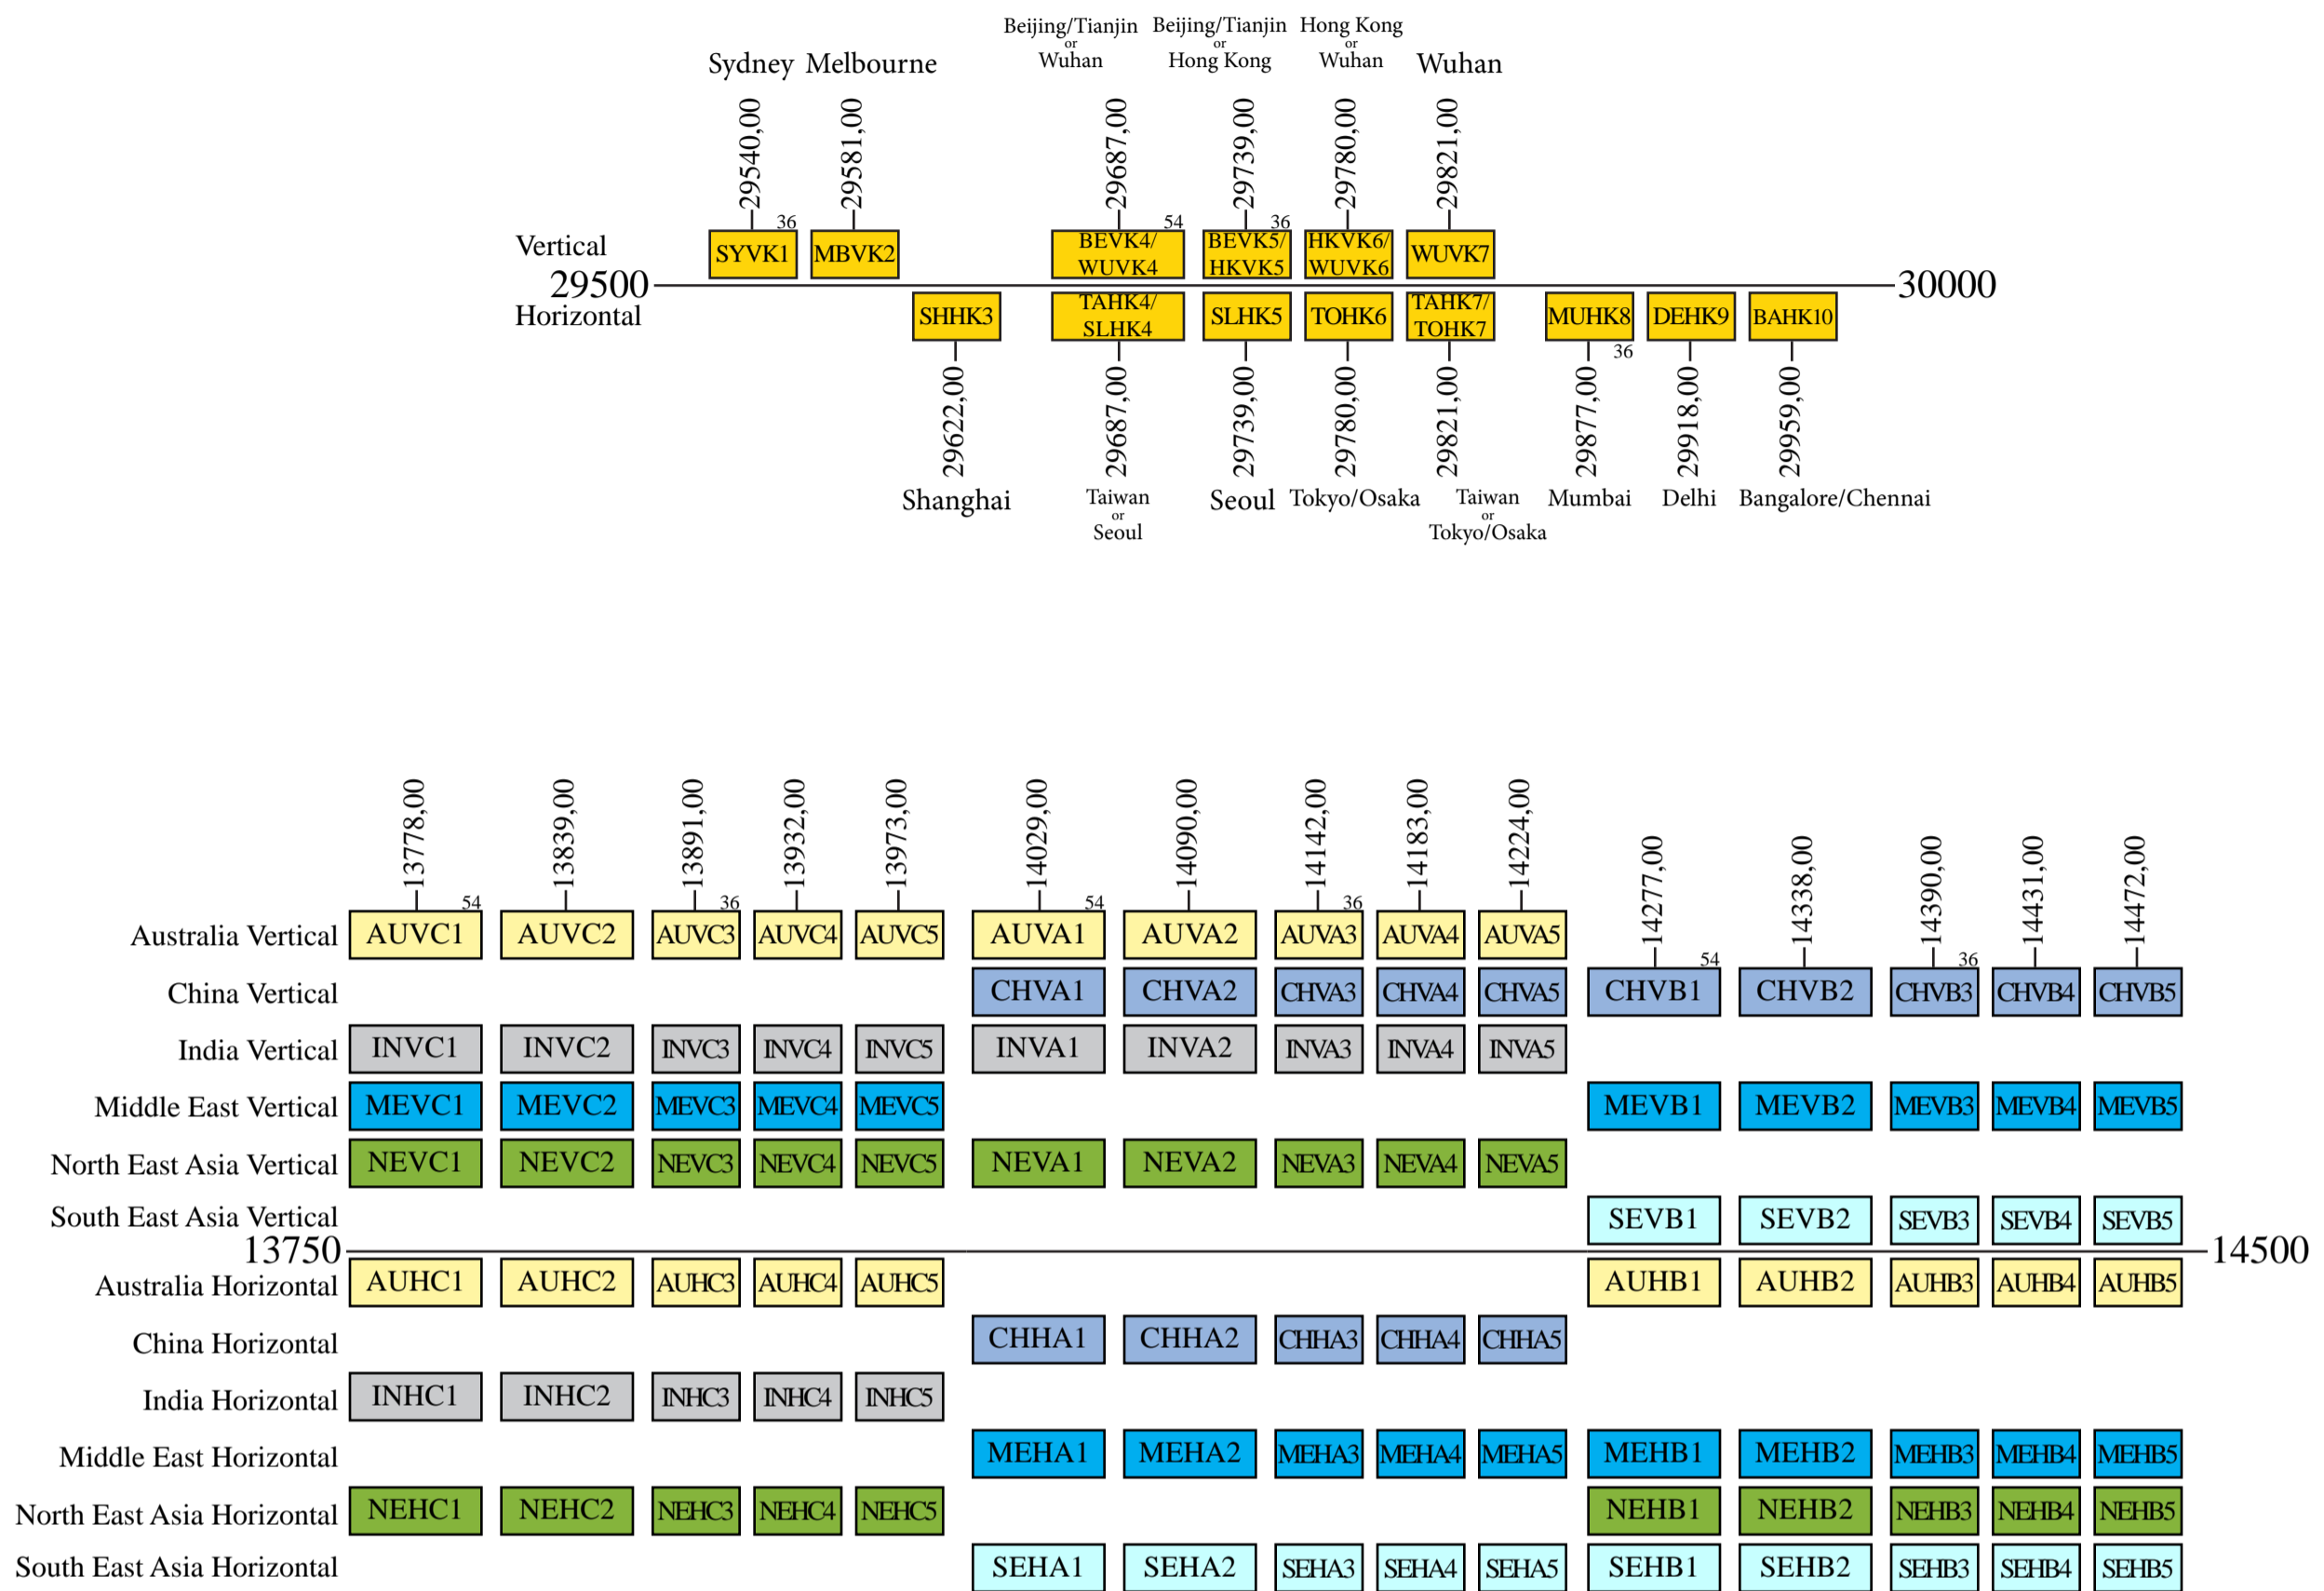

NSS-6 Frequency Plan

Uplink

Downlink

Interconnections			
Transponder Uplink	Beam Uplink	Transponder Downlink	Beam Downlink
SYVK1	Sydney	AUHA3	Australia
MBVK2	Melbourne	AUHA4	Australia
SHHK3	Shanghai	AUHA5	Australia
AUVA1 to AUVA5	Australia	AUHA1 to AUHA5	Australia
CHHA1 to CHHA5	China		
CHVA1 to CHVA5	China		
INVA1 to INVA5	India		
MEHA1 to MEHA5	Middle East		
NEVA1 to NEVA5	North East Asia		
SEHA1 to SEHA5	South East Asia		
AUHC1 to AUHC5	Australia	AUHC1 to AUHC5	Australia
AUVC1 to AUVC5	Australia		
INHC1 to INHC5	India		
INVC1 to INVC5	India		
MEVC1 to MEVC5	Middle East		
NEHC1 to NEHC5	North East Asia		
NEVC1 to NEVC5	North East Asia		
AUHC1 to AUHC5	Australia	AUVC1 to AUVC5	Australia
AUVC1 to AUVC5	Australia		
INHC1 to INHC5	India		
INVC1 to INVC5	India		
MEVC1 to MEVC5	Middle East		
NEHC1 to NEHC5	North East Asia		
NEVC1 to NEVC5	North East Asia		

Interconnections			
Transponder Uplink	Beam Uplink	Transponder Downlink	Beam Downlink
MUHK8	Mumbai	INVC3	India
DEHK9	Delhi	INVC4	India
BAHK10	Bangalore/Chennai	INVC5	India
AUVA1 to AUVA5	Australia	INHA1 to INHA5	India
CHHA1 to CHHA5	China		
CHVA1 to CHVA5	China		
INVA1 to INVA5	India		
MEHA1 to MEHA5	Middle East		
NEVA1 to NEVA5	North East Asia		
SEHA1 to SEHA5	South East Asia		
AUHC1 to AUHC5	Australia	INHC1 to INHC5	India
AUVC1 to AUVC5	Australia		
INHC1 to INHC5	India		
INVC1 to INVC5	India		
MEVC1 to MEVC5	Middle East		
NEHC1 to NEHC5	North East Asia		
NEVC1 to NEVC5	North East Asia		
AUHC1 to AUHC5	Australia	INVC1 to INVC5	India
AUVC1 to AUVC5	Australia		
INHC1 to INHC5	India		
INVC1 to INVC5	India		
MEVC1 to MEVC5	Middle East		
NEHC1 to NEHC5	North East Asia		
NEVC1 to NEVC5	North East Asia		