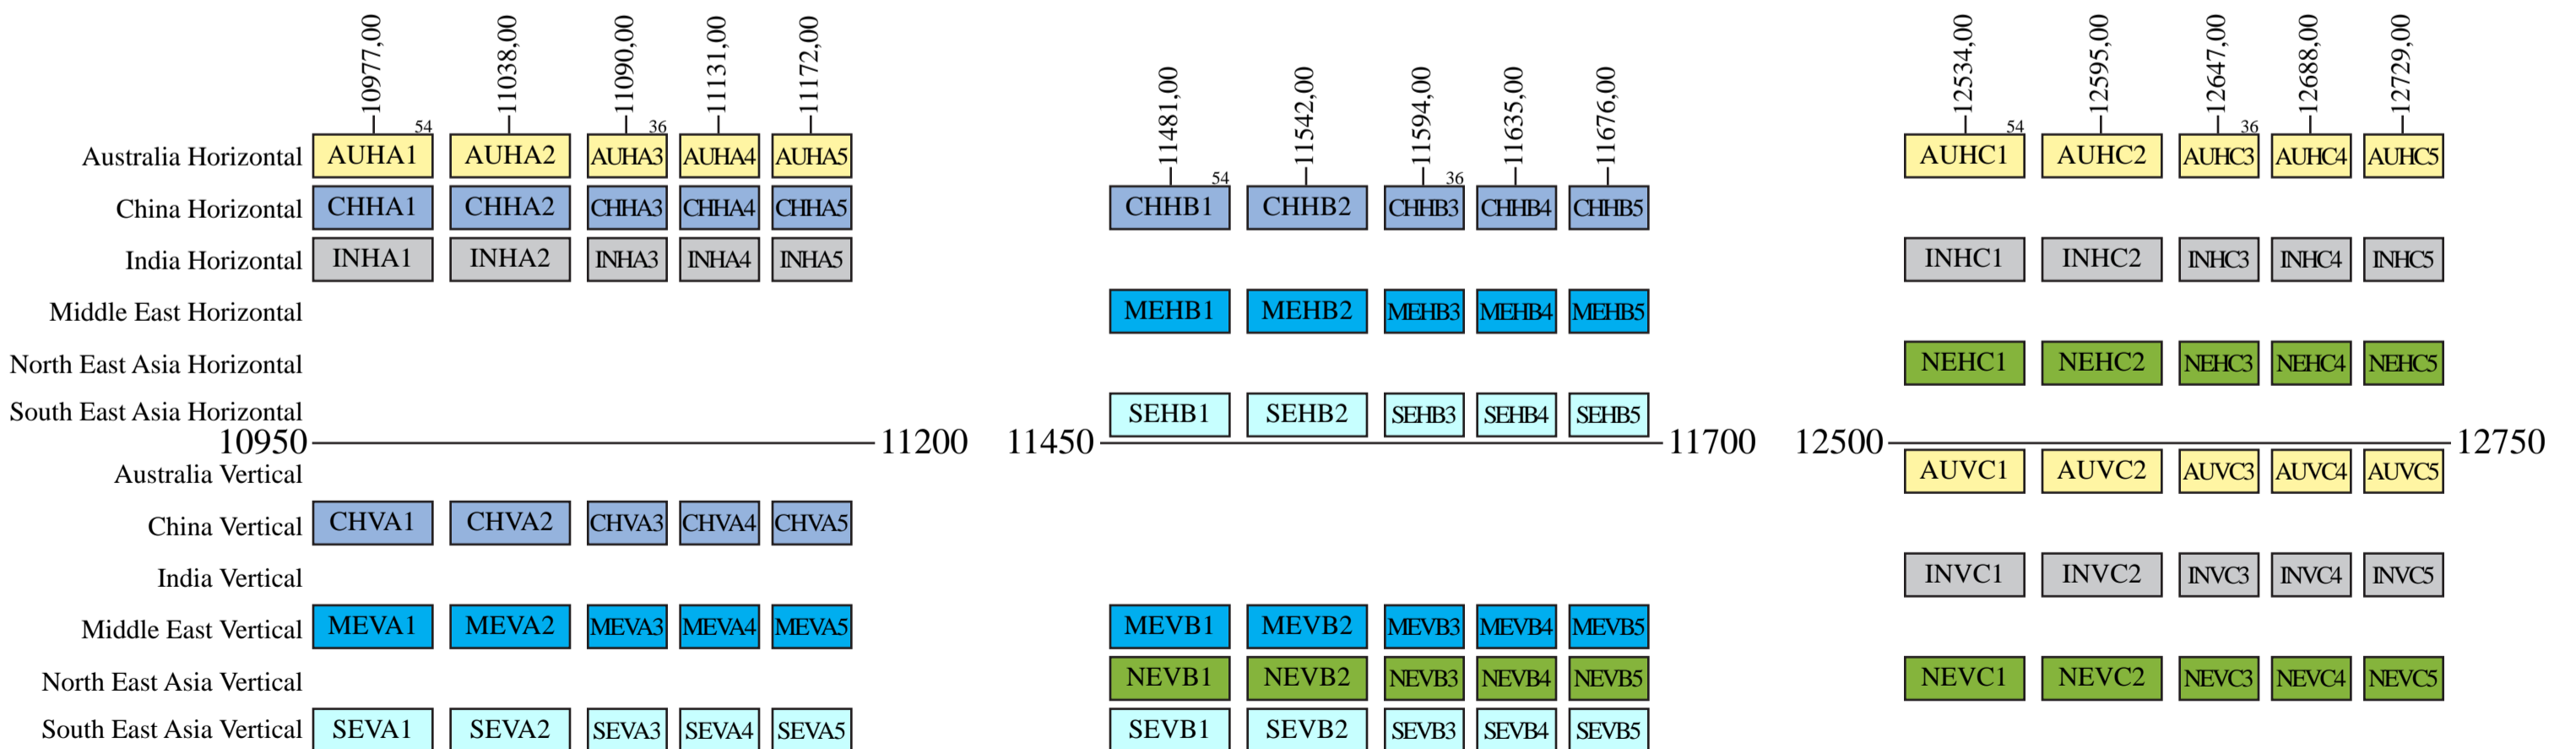

NSS-6 Frequency Plan

Uplink

Downlink

Interconnections			
Transponder Uplink	Beam Uplink	Transponder Downlink	Beam Downlink
SYVK1	Sydney	AUHA3	Australia
MBVK2	Melbourne	AUHA4	Australia
SHHK3	Shanghai	AUHA5	Australia
AUVA1 to AUVA5	Australia	AUHA1 to AUHA5	Australia
CHHA1 to CHHA5	China		
CHVA1 to CHVA5	China		
INVA1 to INVA5	India		
MEHA1 to MEHA5	Middle East		
NEVA1 to NEVA5	North East Asia		
SEHA1 to SEHA5	South East Asia		
AUHC1 to AUHC5	Australia	AUHC1 to AUHC5	Australia
AUVC1 to AUVC5	Australia		
INHC1 to INHC5	India		
INVC1 to INVC5	India		
MEVC1 to MEVC5	Middle East		
NEHC1 to NEHC5	North East Asia		
NEVC1 to NEVC5	North East Asia		
AUHC1 to AUHC5	Australia	AUVC1 to AUVC5	Australia
AUVC1 to AUVC5	Australia		
INHC1 to INHC5	India		
INVC1 to INVC5	India		
MEVC1 to MEVC5	Middle East		
NEHC1 to NEHC5	North East Asia		
NEVC1 to NEVC5	North East Asia		

Interconnections			
Transponder Uplink	Beam Uplink	Transponder Downlink	Beam Downlink
MUHK8	Mumbai	INVC3	India
DEHK9	Delhi	INVC4	India
BAHK10	Bangalore/Chennai	INVC5	India
AUVA1 to AUVA5	Australia	INHA1 to INHA5	India
CHHA1 to CHHA5	China		
CHVA1 to CHVA5	China		
INVA1 to INVA5	India		
MEHA1 to MEHA5	Middle East		
NEVA1 to NEVA5	North East Asia		
SEHA1 to SEHA5	South East Asia		
AUHC1 to AUHC5	Australia	INHC1 to INHC5	India
AUVC1 to AUVC5	Australia		
INHC1 to INHC5	India		
INVC1 to INVC5	India		
MEVC1 to MEVC5	Middle East		
NEHC1 to NEHC5	North East Asia		
NEVC1 to NEVC5	North East Asia		
AUHC1 to AUHC5	Australia	INVC1 to INVC5	India
AUVC1 to AUVC5	Australia		
INHC1 to INHC5	India		
INVC1 to INVC5	India		
MEVC1 to MEVC5	Middle East		
NEHC1 to NEHC5	North East Asia		
NEVC1 to NEVC5	North East Asia		