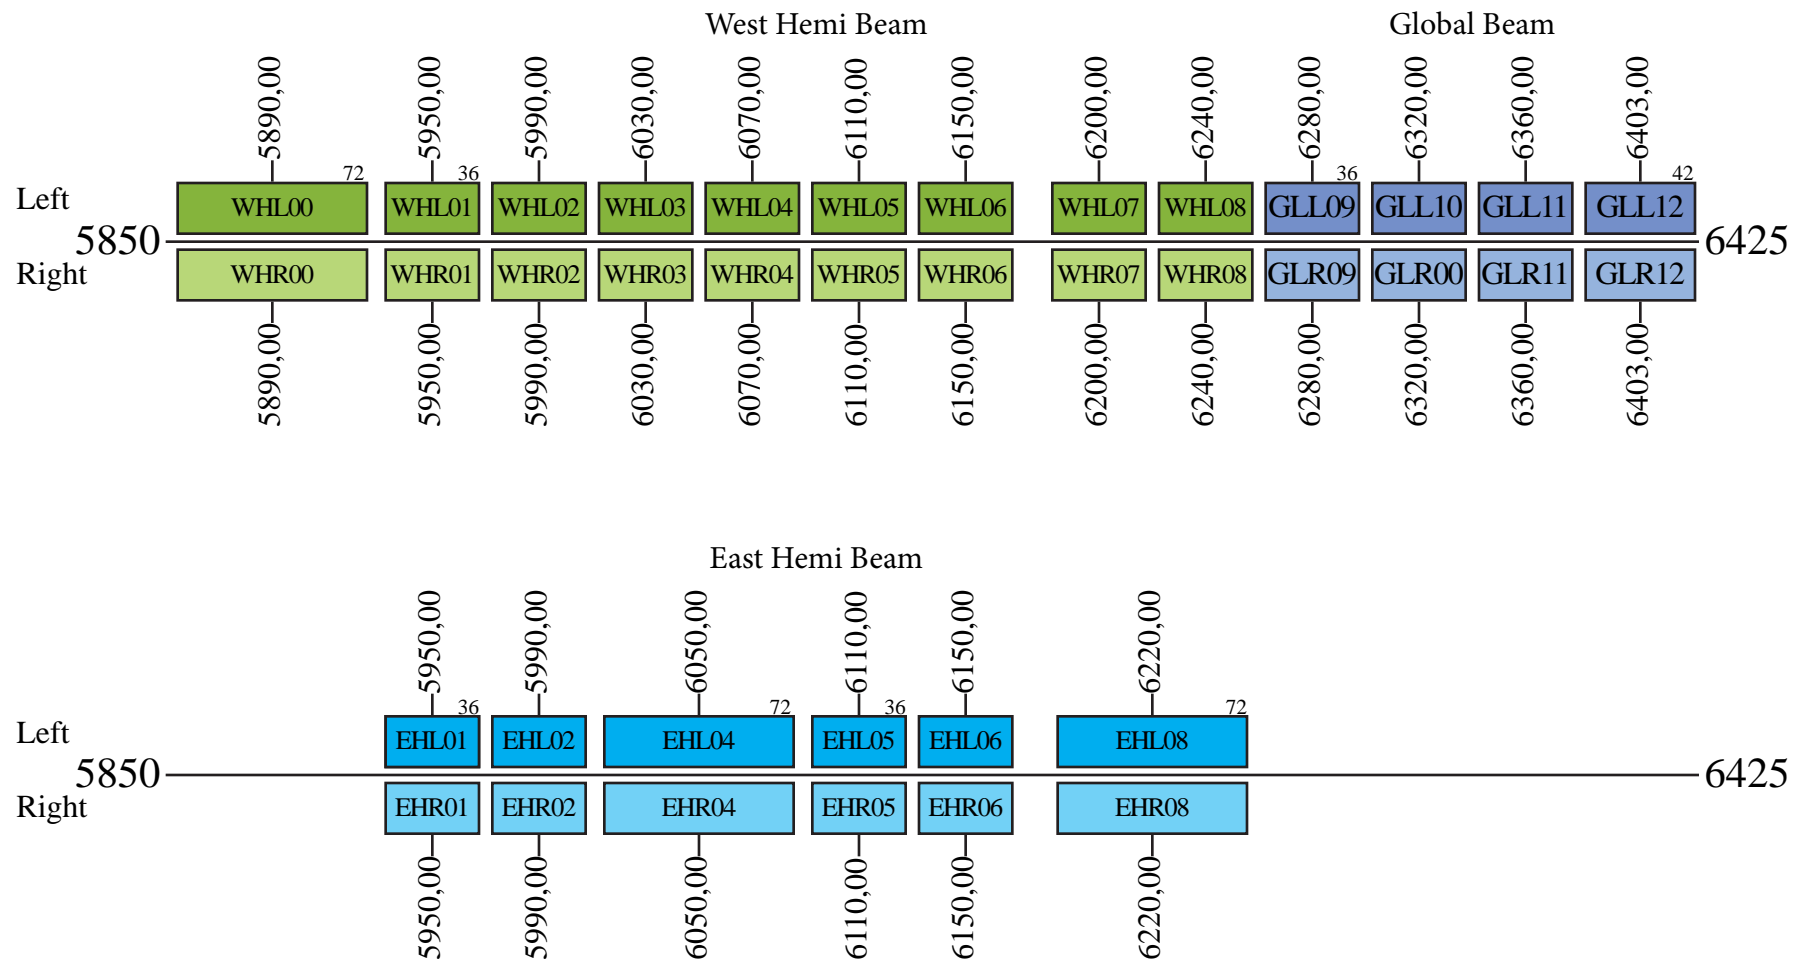

NSS-12

Frequency Plan C-Band

Uplink

Downlink

Command 1: 6174,00
 Command 2: 6176,00
 Beacon 1: 3948,00
 Beacon 2: 3950,00
 Beacon 3: 3952,50

NSS-12

Frequency Plan Ku-Band

Uplink