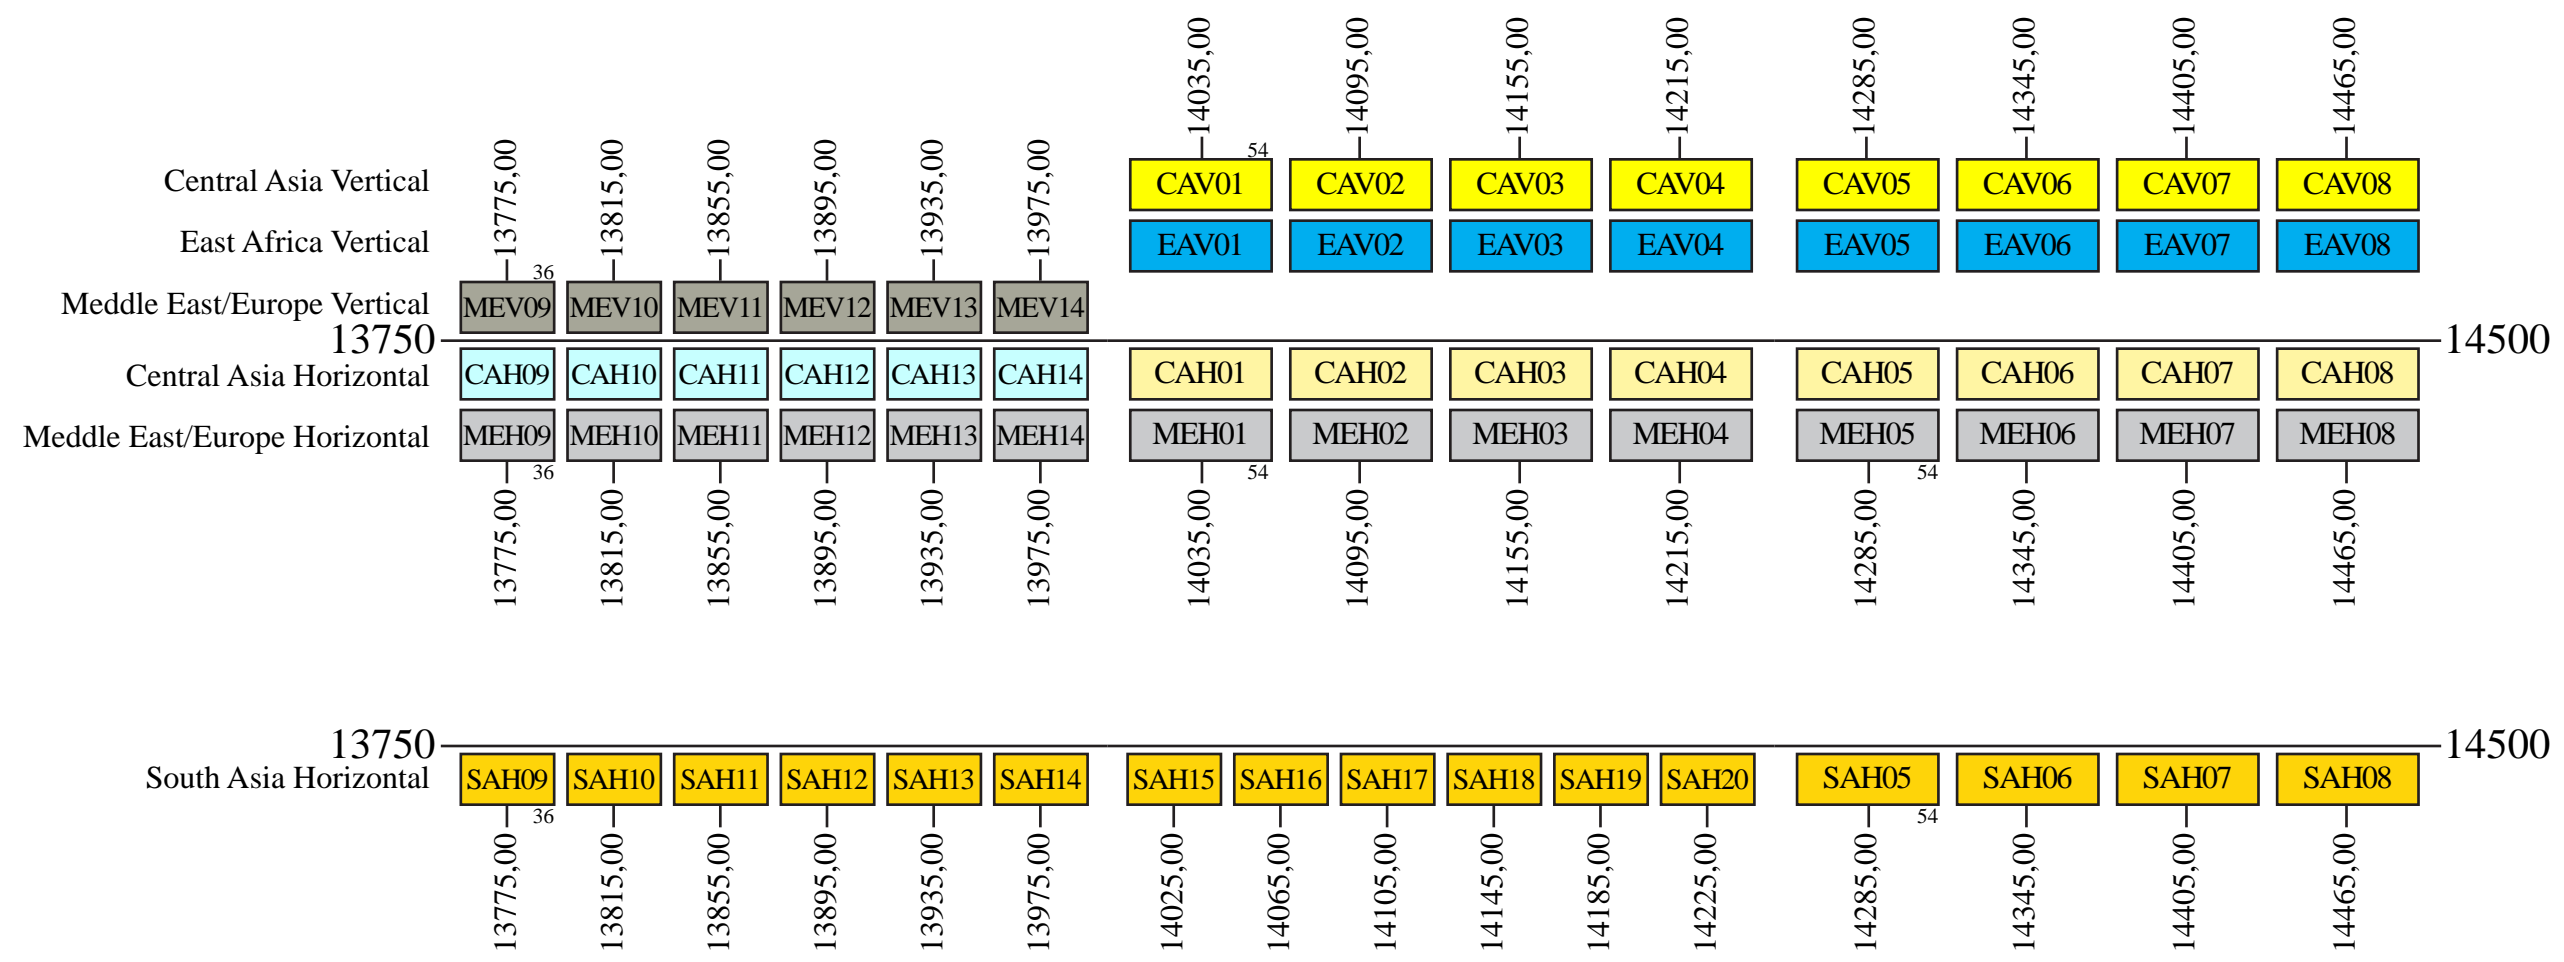

NSS-12

Frequency Plan C-Band

Uplink

Downlink

Command 1: 6174,00
 Command 2: 6176,00
 Beacon 1: 3948,00
 Beacon 2: 3950,00
 Beacon 3: 3952,50

NSS-12

Frequency Plan Ku-Band

Uplink