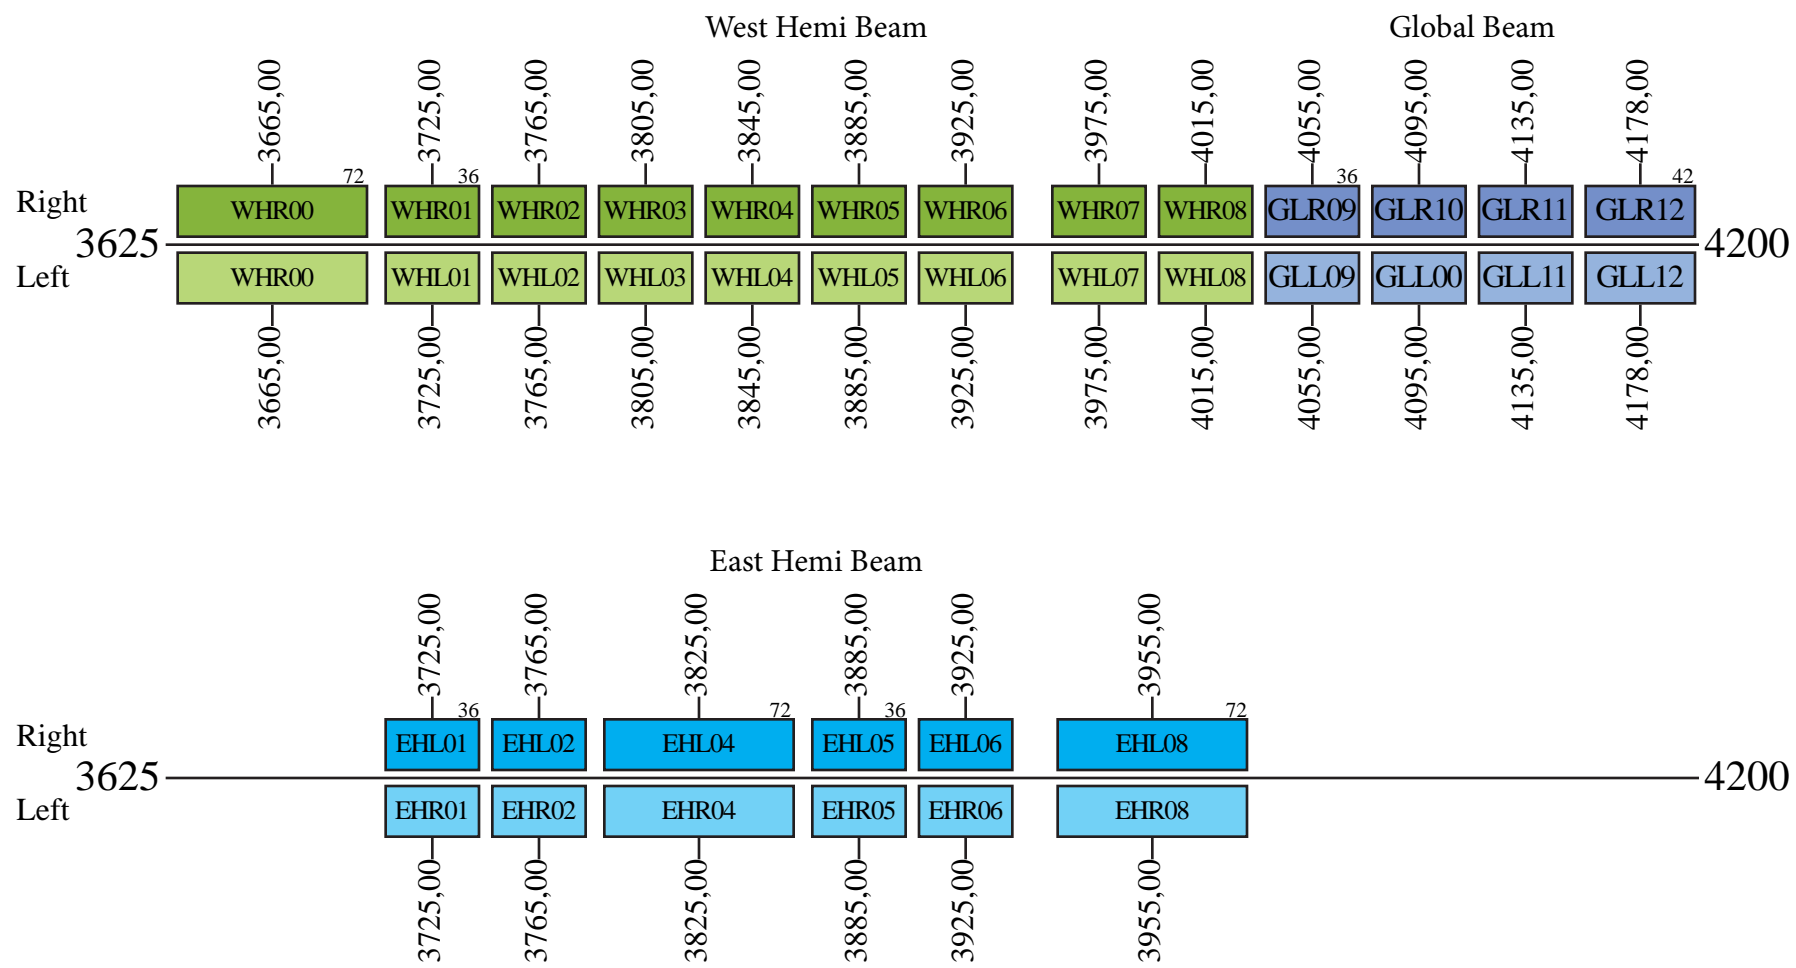

NSS-12

Frequency Plan C-Band

Uplink

Downlink

Command 1: 6174,00
 Command 2: 6176,00
 Beacon 1: 3948,00
 Beacon 2: 3950,00
 Beacon 3: 3952,50

NSS-12

Frequency Plan Ku-Band

Uplink