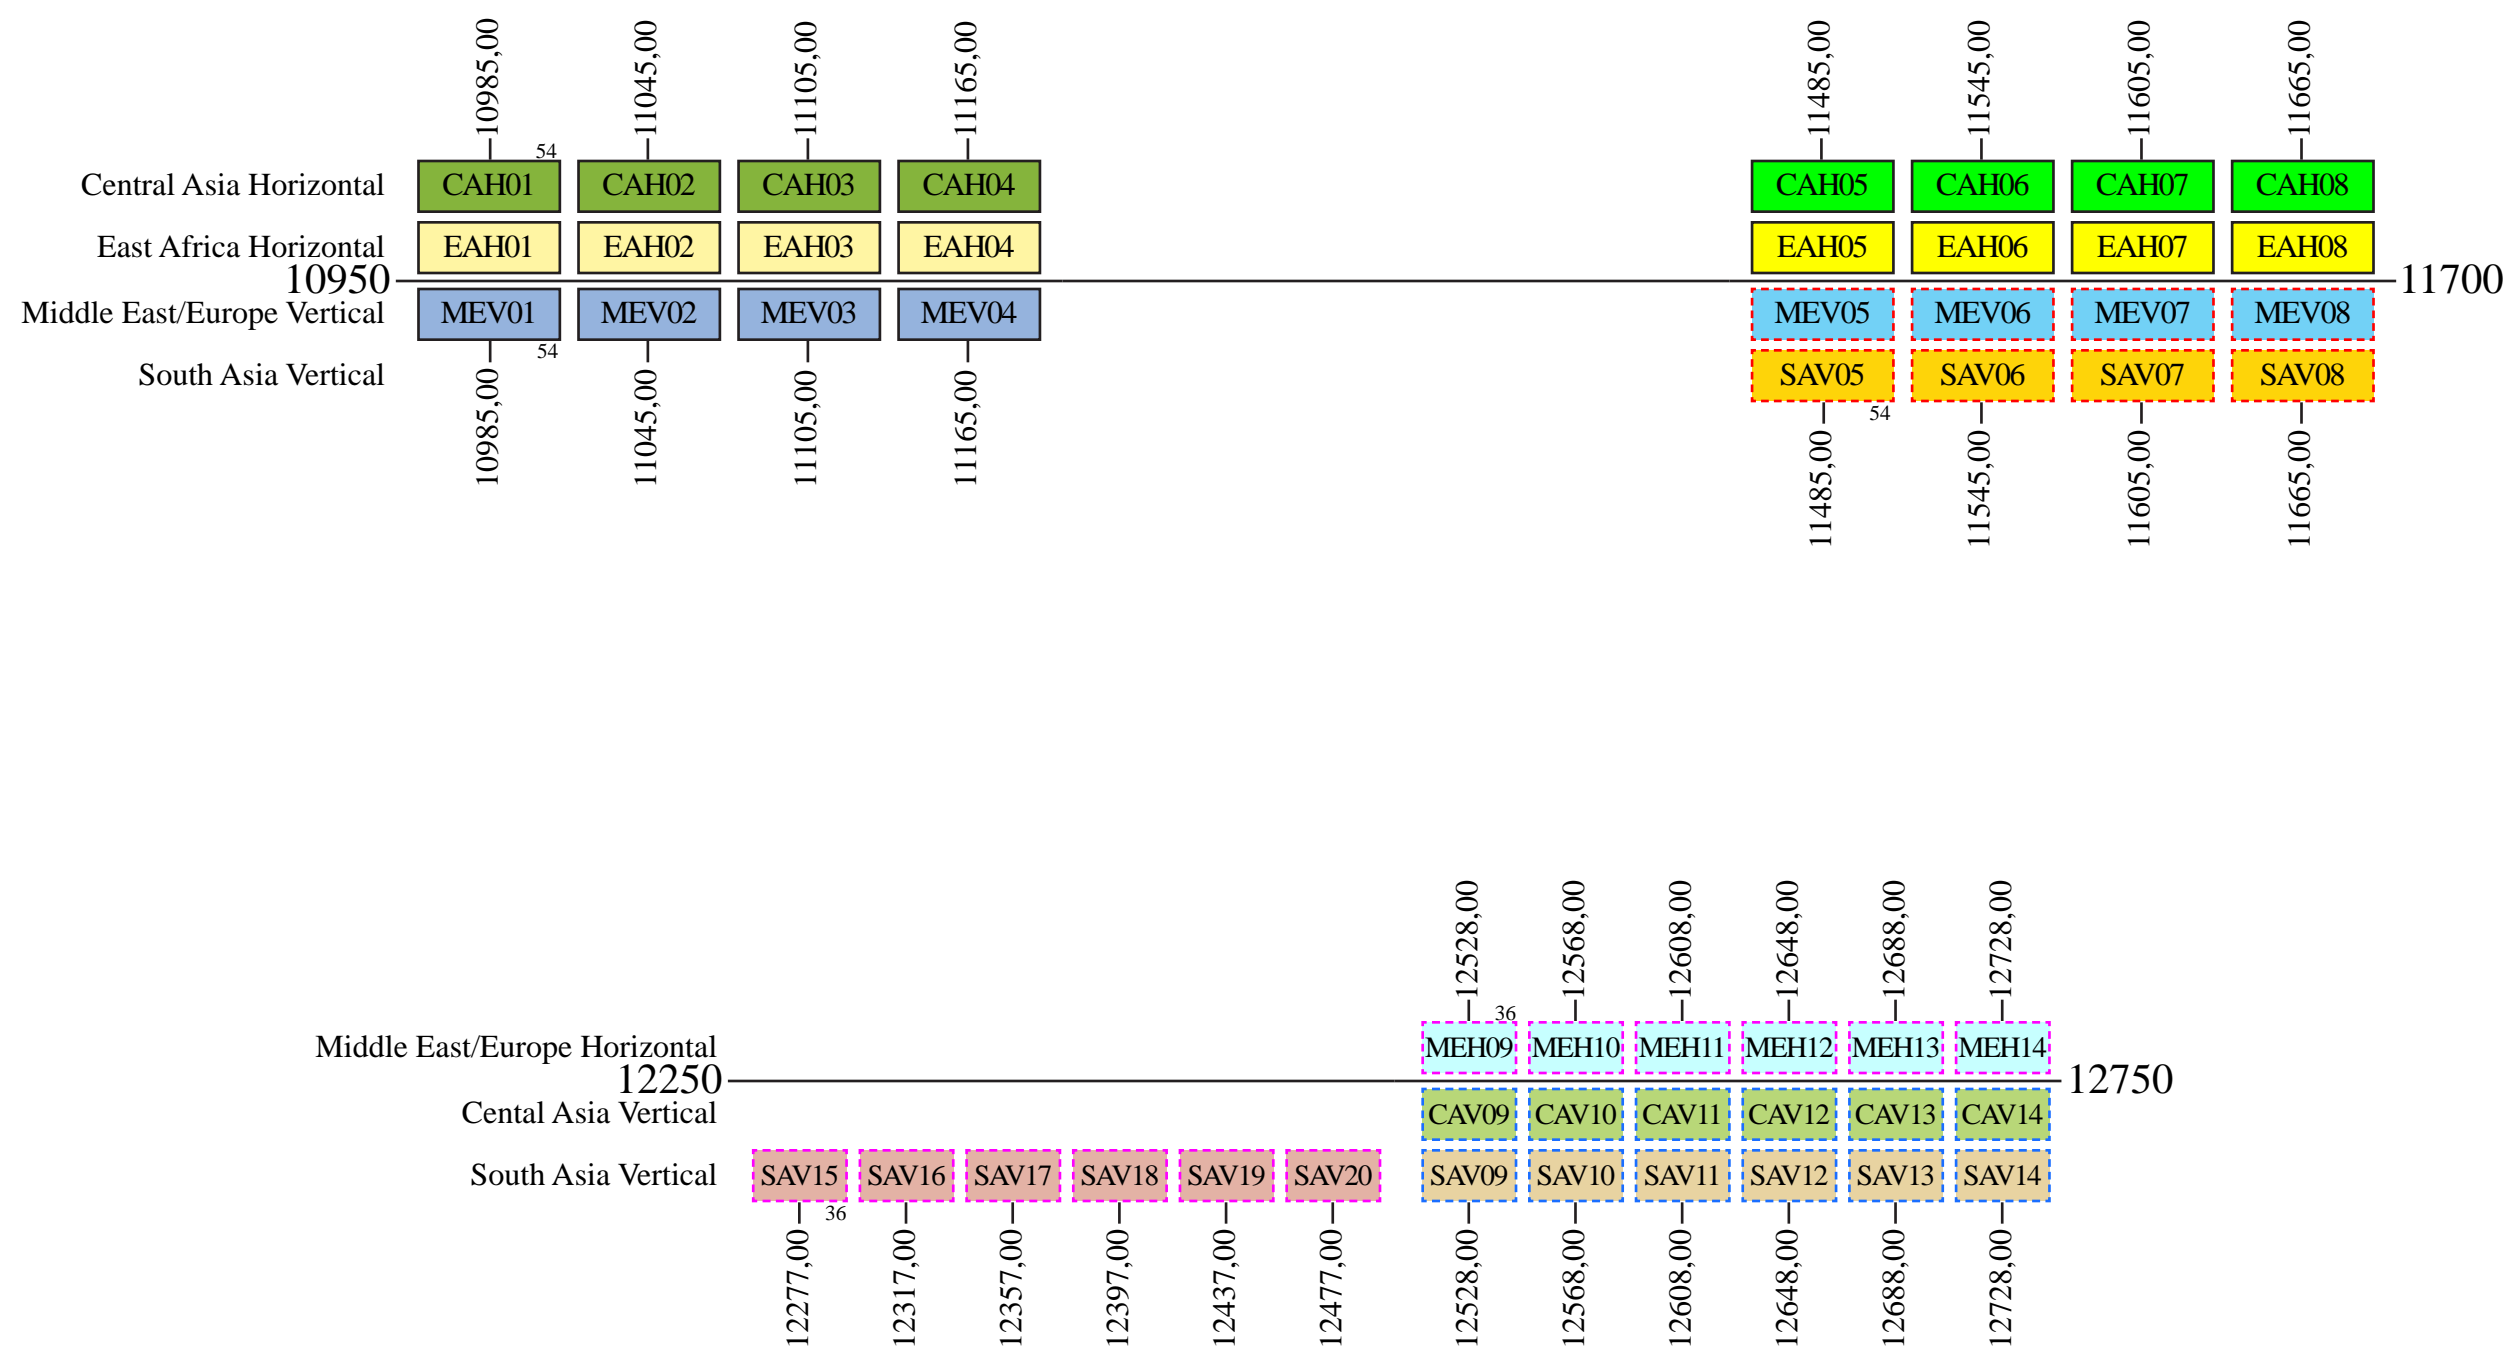

NSS-12

Frequency Plan Ku-Band

Uplink

Downlink