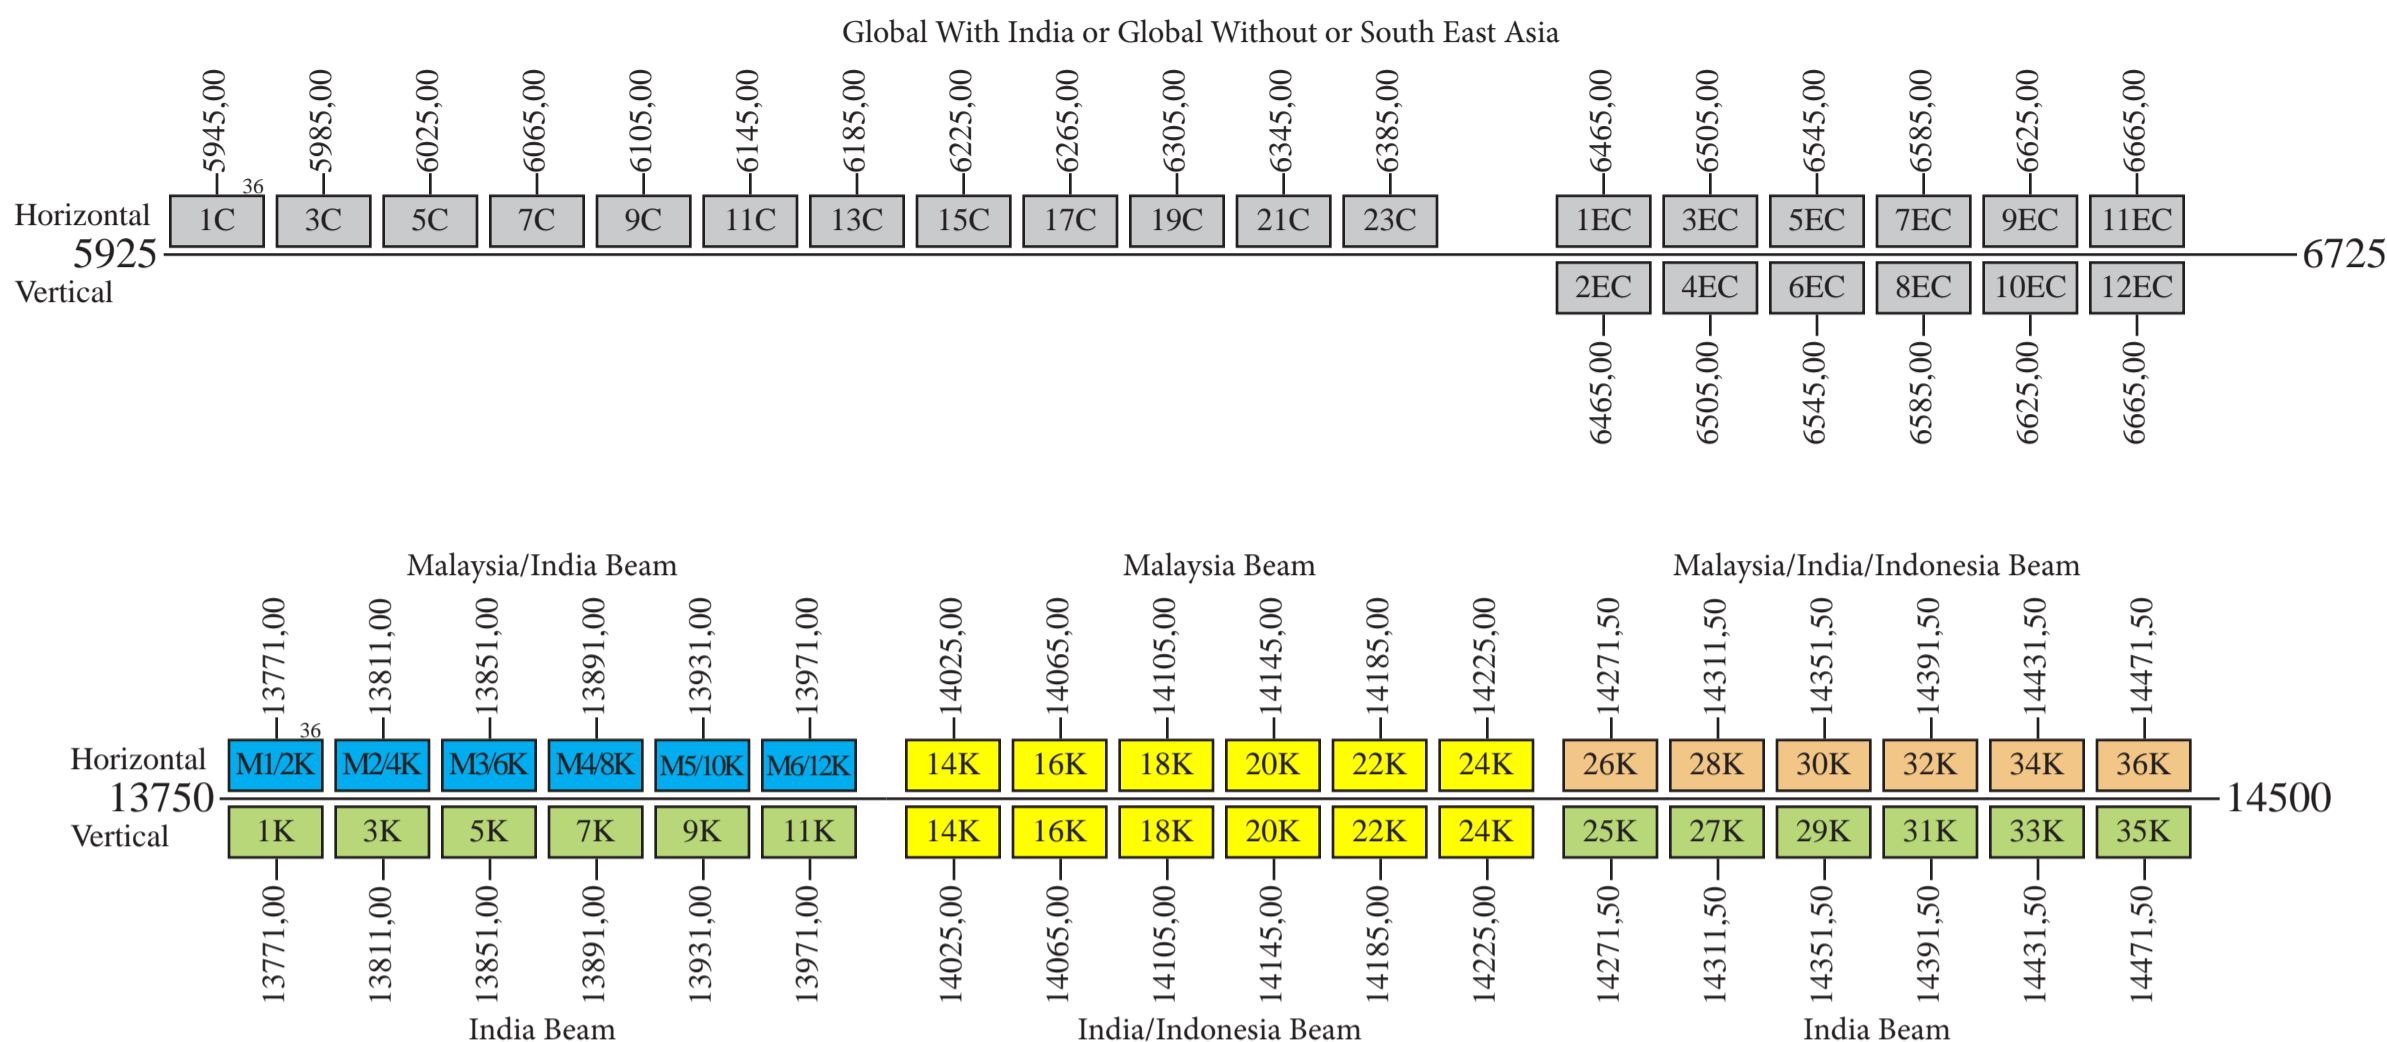

Measat 3

Frequency Plan

Uplink

Downlink

Note: Transponder 1K, 3K, 5K, 7K, 9K, 11K Downlink to 19KH, 20KH, 21KH, 22KH, 23KH, 24KH.
 Transponder 2K, 4K, 6K, 8K, 10K, 12K Downlink to 7KV, 8KV, 9KV, 10KV, 11KV, 12KV.
 Transponder M1, M2, M3, M4, M5, M6 Downlink to 1KV, 2KV, 3KV, 4KV, 5KV, 6KV.
 Transponder 14K, 16K, 18K, 20K, 22K, 24K Downlink to 13KH, 14KH, 15KH, 16KH, 17KH, 18KH.
 Transponder 25K, 27K, 29K, 31K, 33K, 35K Downlink to 19KH, 20KH, 21KH, 22KH, 23KH, 24KH.
 Transponder 25K, 27K, 29K, 31K, 33K, 35K Downlink to 7KH, 8KH, 9KH, 10KH, 11KH, 12KH.
 Transponder 26K, 28K, 30K, 32K, 34K, 36K Downlink to 7KV, 8KV, 9KV, 10KV, 11KV, 12KV.

Beacon 1: 4198,00 V
 Beacon 2: 4199,00 V
 Beacon 3: 12201,00 H/V