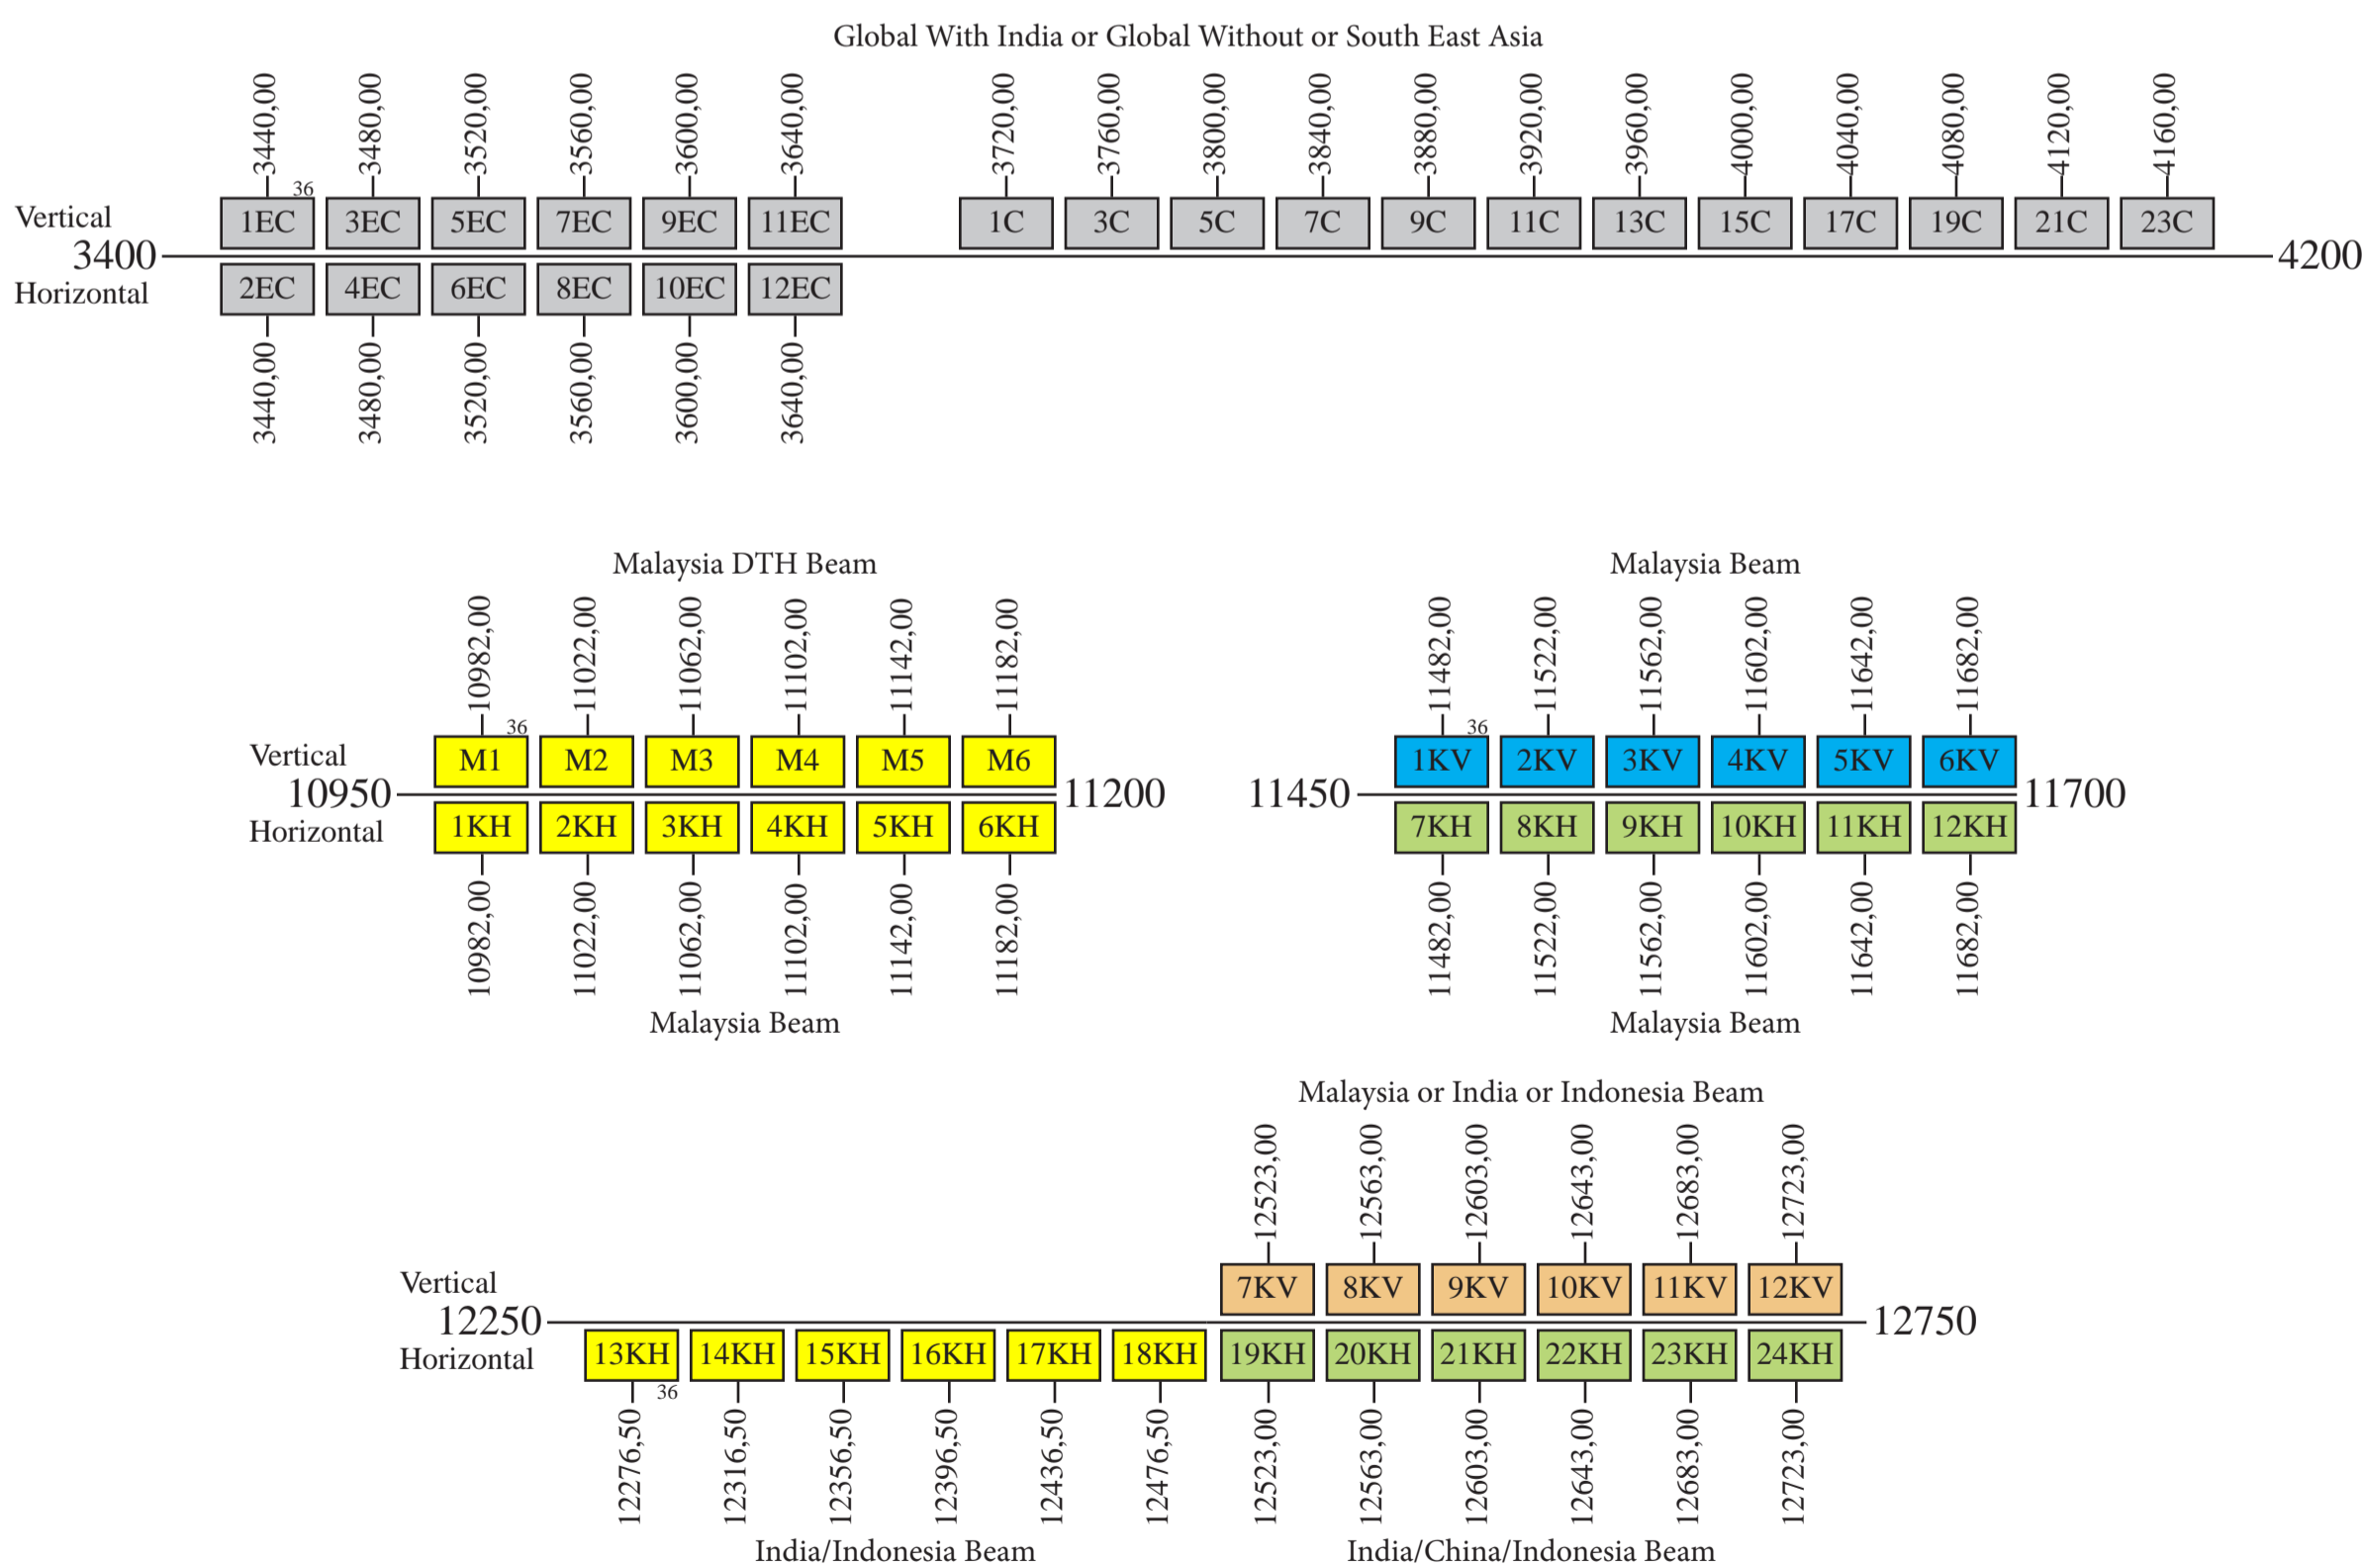

Measat 3

Frequency Plan

Uplink

Downlink

Note: Transponder 1K, 3K, 5K, 7K, 9K, 11K Downlink to 19KH, 20KH, 21KH, 22KH, 23KH, 24KH.
 Transponder 2K, 4K, 6K, 8K, 10K, 12K Downlink to 7KV, 8KV, 9KV, 10KV, 11KV, 12KV.
 Transponder M1, M2, M3, M4, M5, M6 Downlink to 1KV, 2KV, 3KV, 4KV, 5KV, 6KV.
 Transponder 14K, 16K, 18K, 20K, 22K, 24K Downlink to 13KH, 14KH, 15KH, 16KH, 17KH, 18KH.
 Transponder 25K, 27K, 29K, 31K, 33K, 35K Downlink to 19KH, 20KH, 21KH, 22KH, 23KH, 24KH.
 Transponder 25K, 27K, 29K, 31K, 33K, 35K Downlink to 7KH, 8KH, 9KH, 10KH, 11KH, 12KH.
 Transponder 26K, 28K, 30K, 32K, 34K, 36K Downlink to 7KV, 8KV, 9KV, 10KV, 11KV, 12KV.

Beacon 1: 4198,00 V
 Beacon 2: 4199,00 V
 Beacon 3: 12201,00 H/V