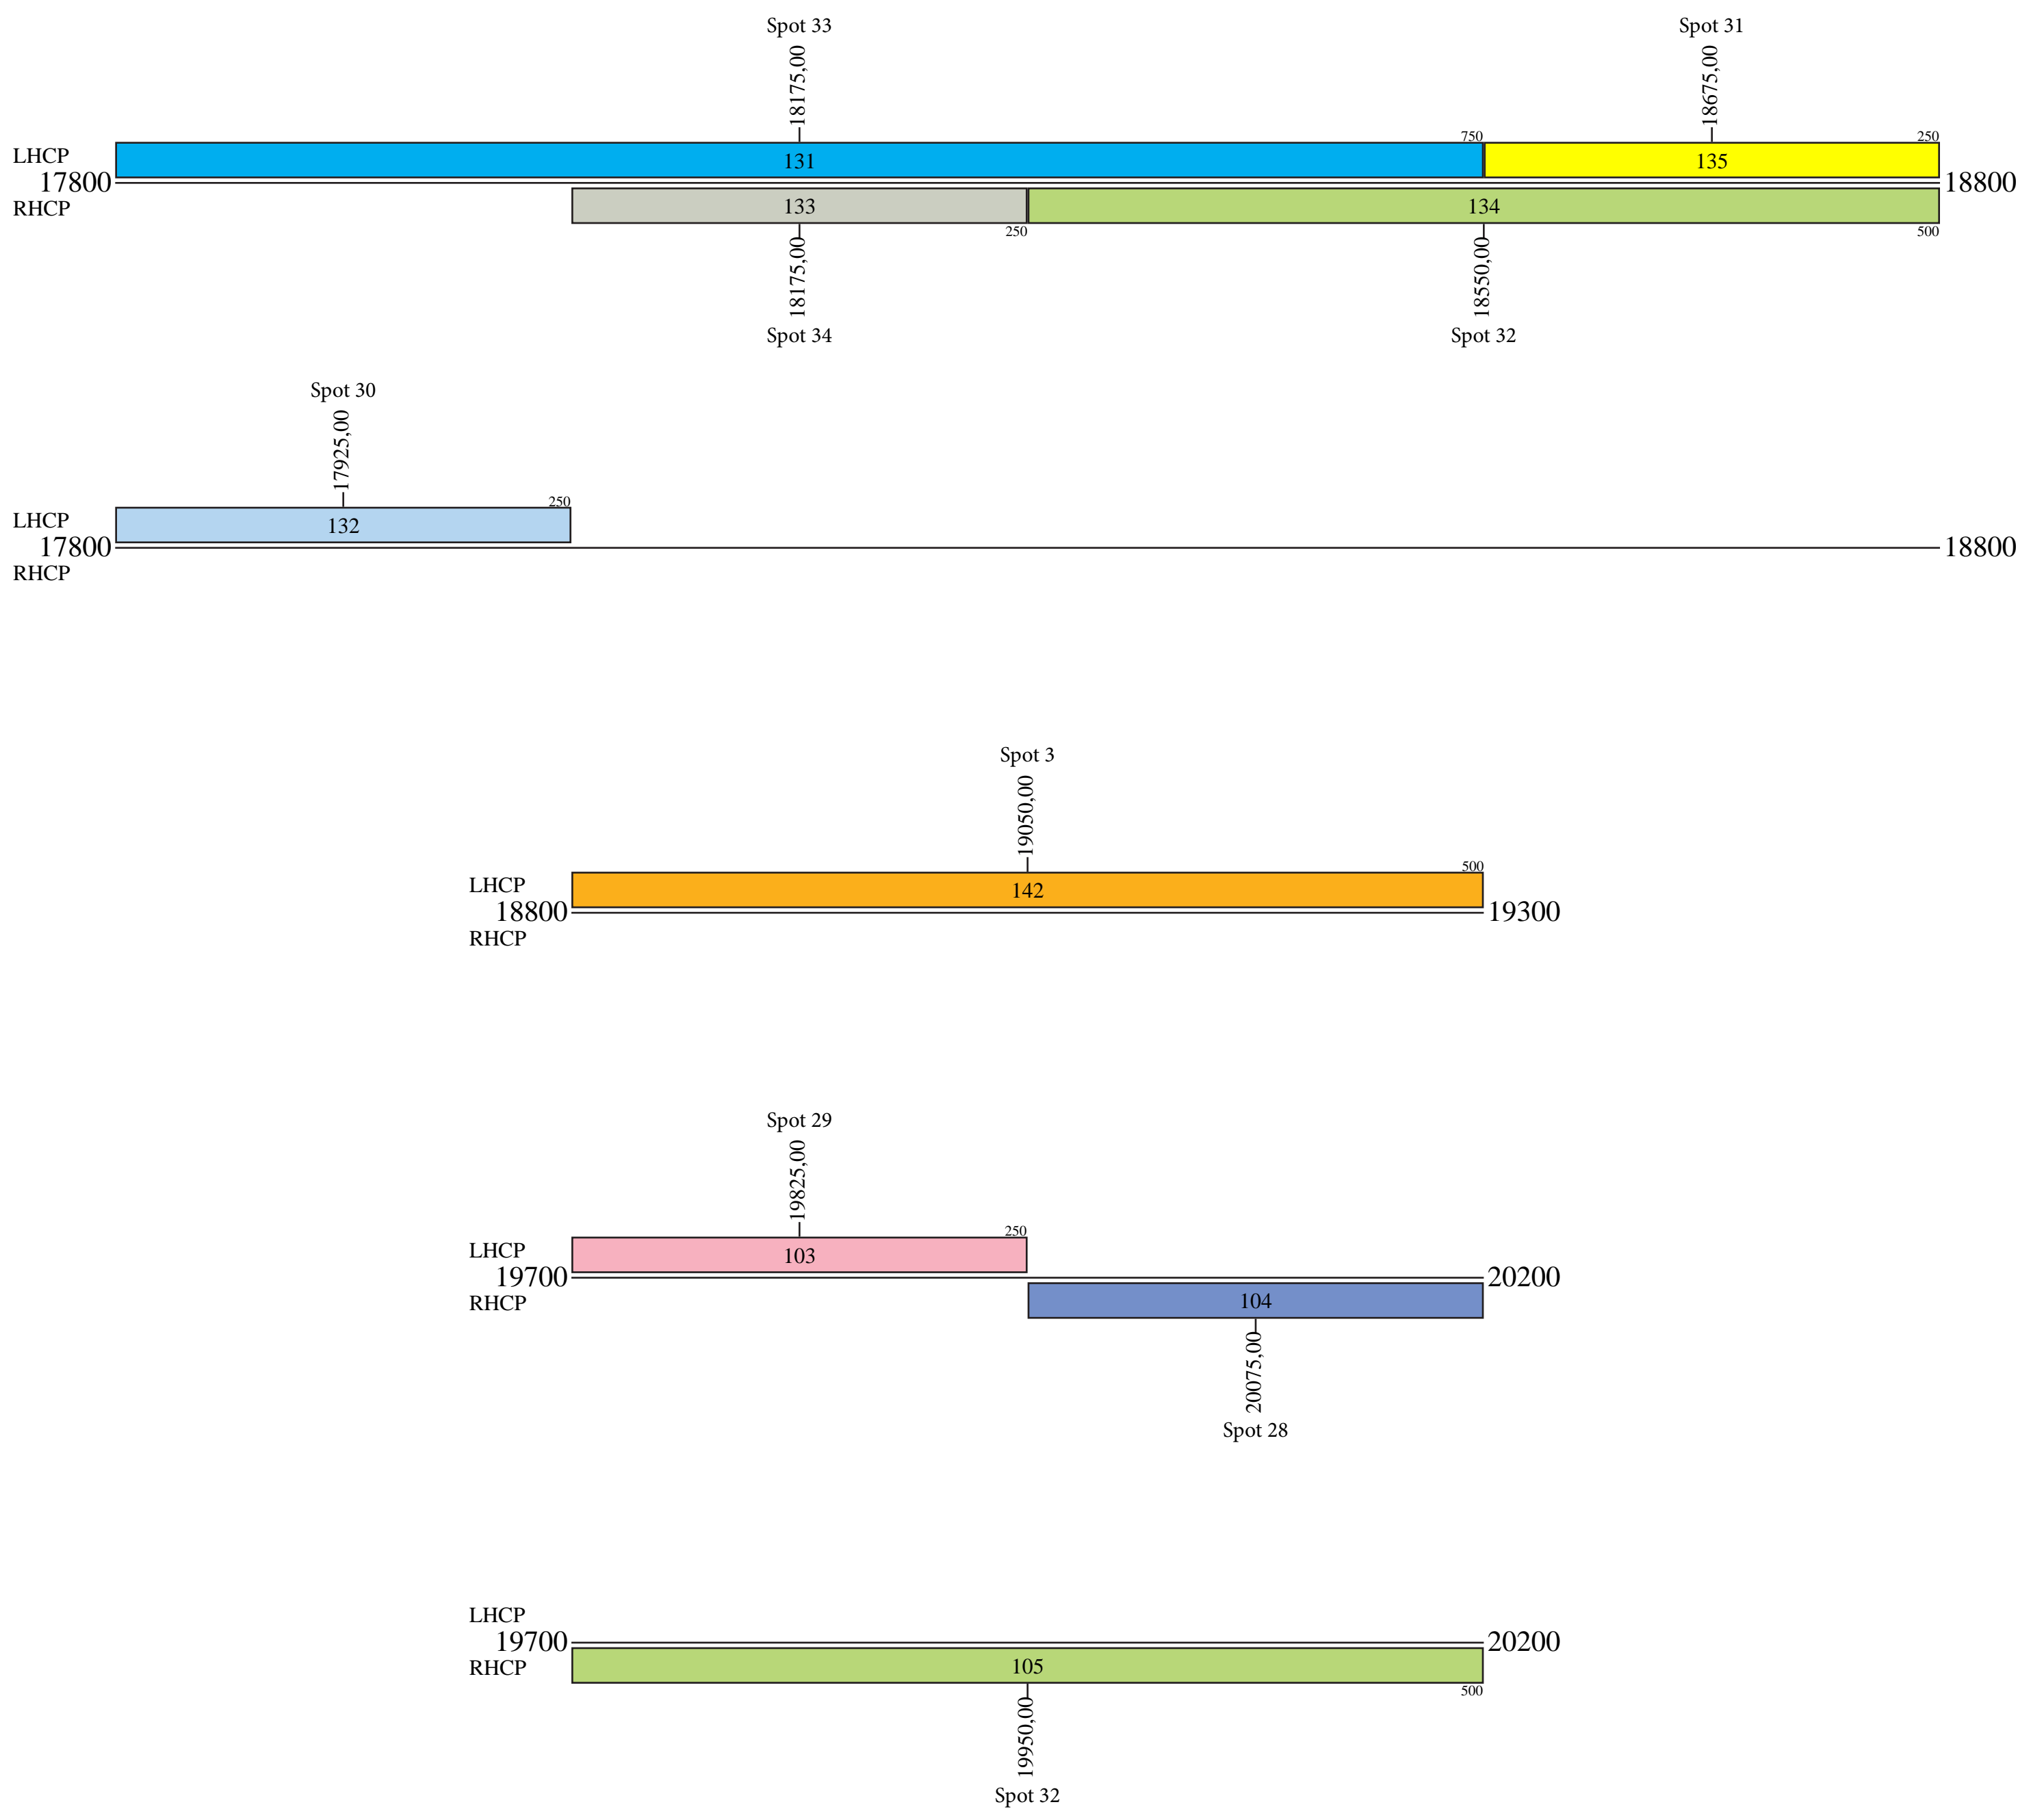

Telstar 19V

Frequency Plan Ku Band

Uplink

- Command 1: 13751,00 H Global
- Command 2: 13751,00 V Global
- Command 3: 13751,00 R Omni
- Command 4: 13753,00 H Global
- Command 5: 13753,00 V Global
- Command 6: 13753,00 R Omni
- Telemetry 1: 11450,00 H Global
- Telemetry 2: 11450,00 V Global
- Telemetry 3: 11450,00 R Omni
- Telemetry 4: 11452,00 H Global
- Telemetry 5: 11452,00 V Global
- Telemetry 6: 11452,00 R Omni

Telstar 19V

Frequency Plan Ku Band

Downlink

Telstar 19V

Frequency Plan Ka Band

Uplink

Downlink

Telstar 19V

Frequency Plan Ka Band

Uplink

Downlink

Gateway Chile Return

Gateway Chile Return

Gateway Chile Return

Telstar 19V

Frequency Plan Ka Band