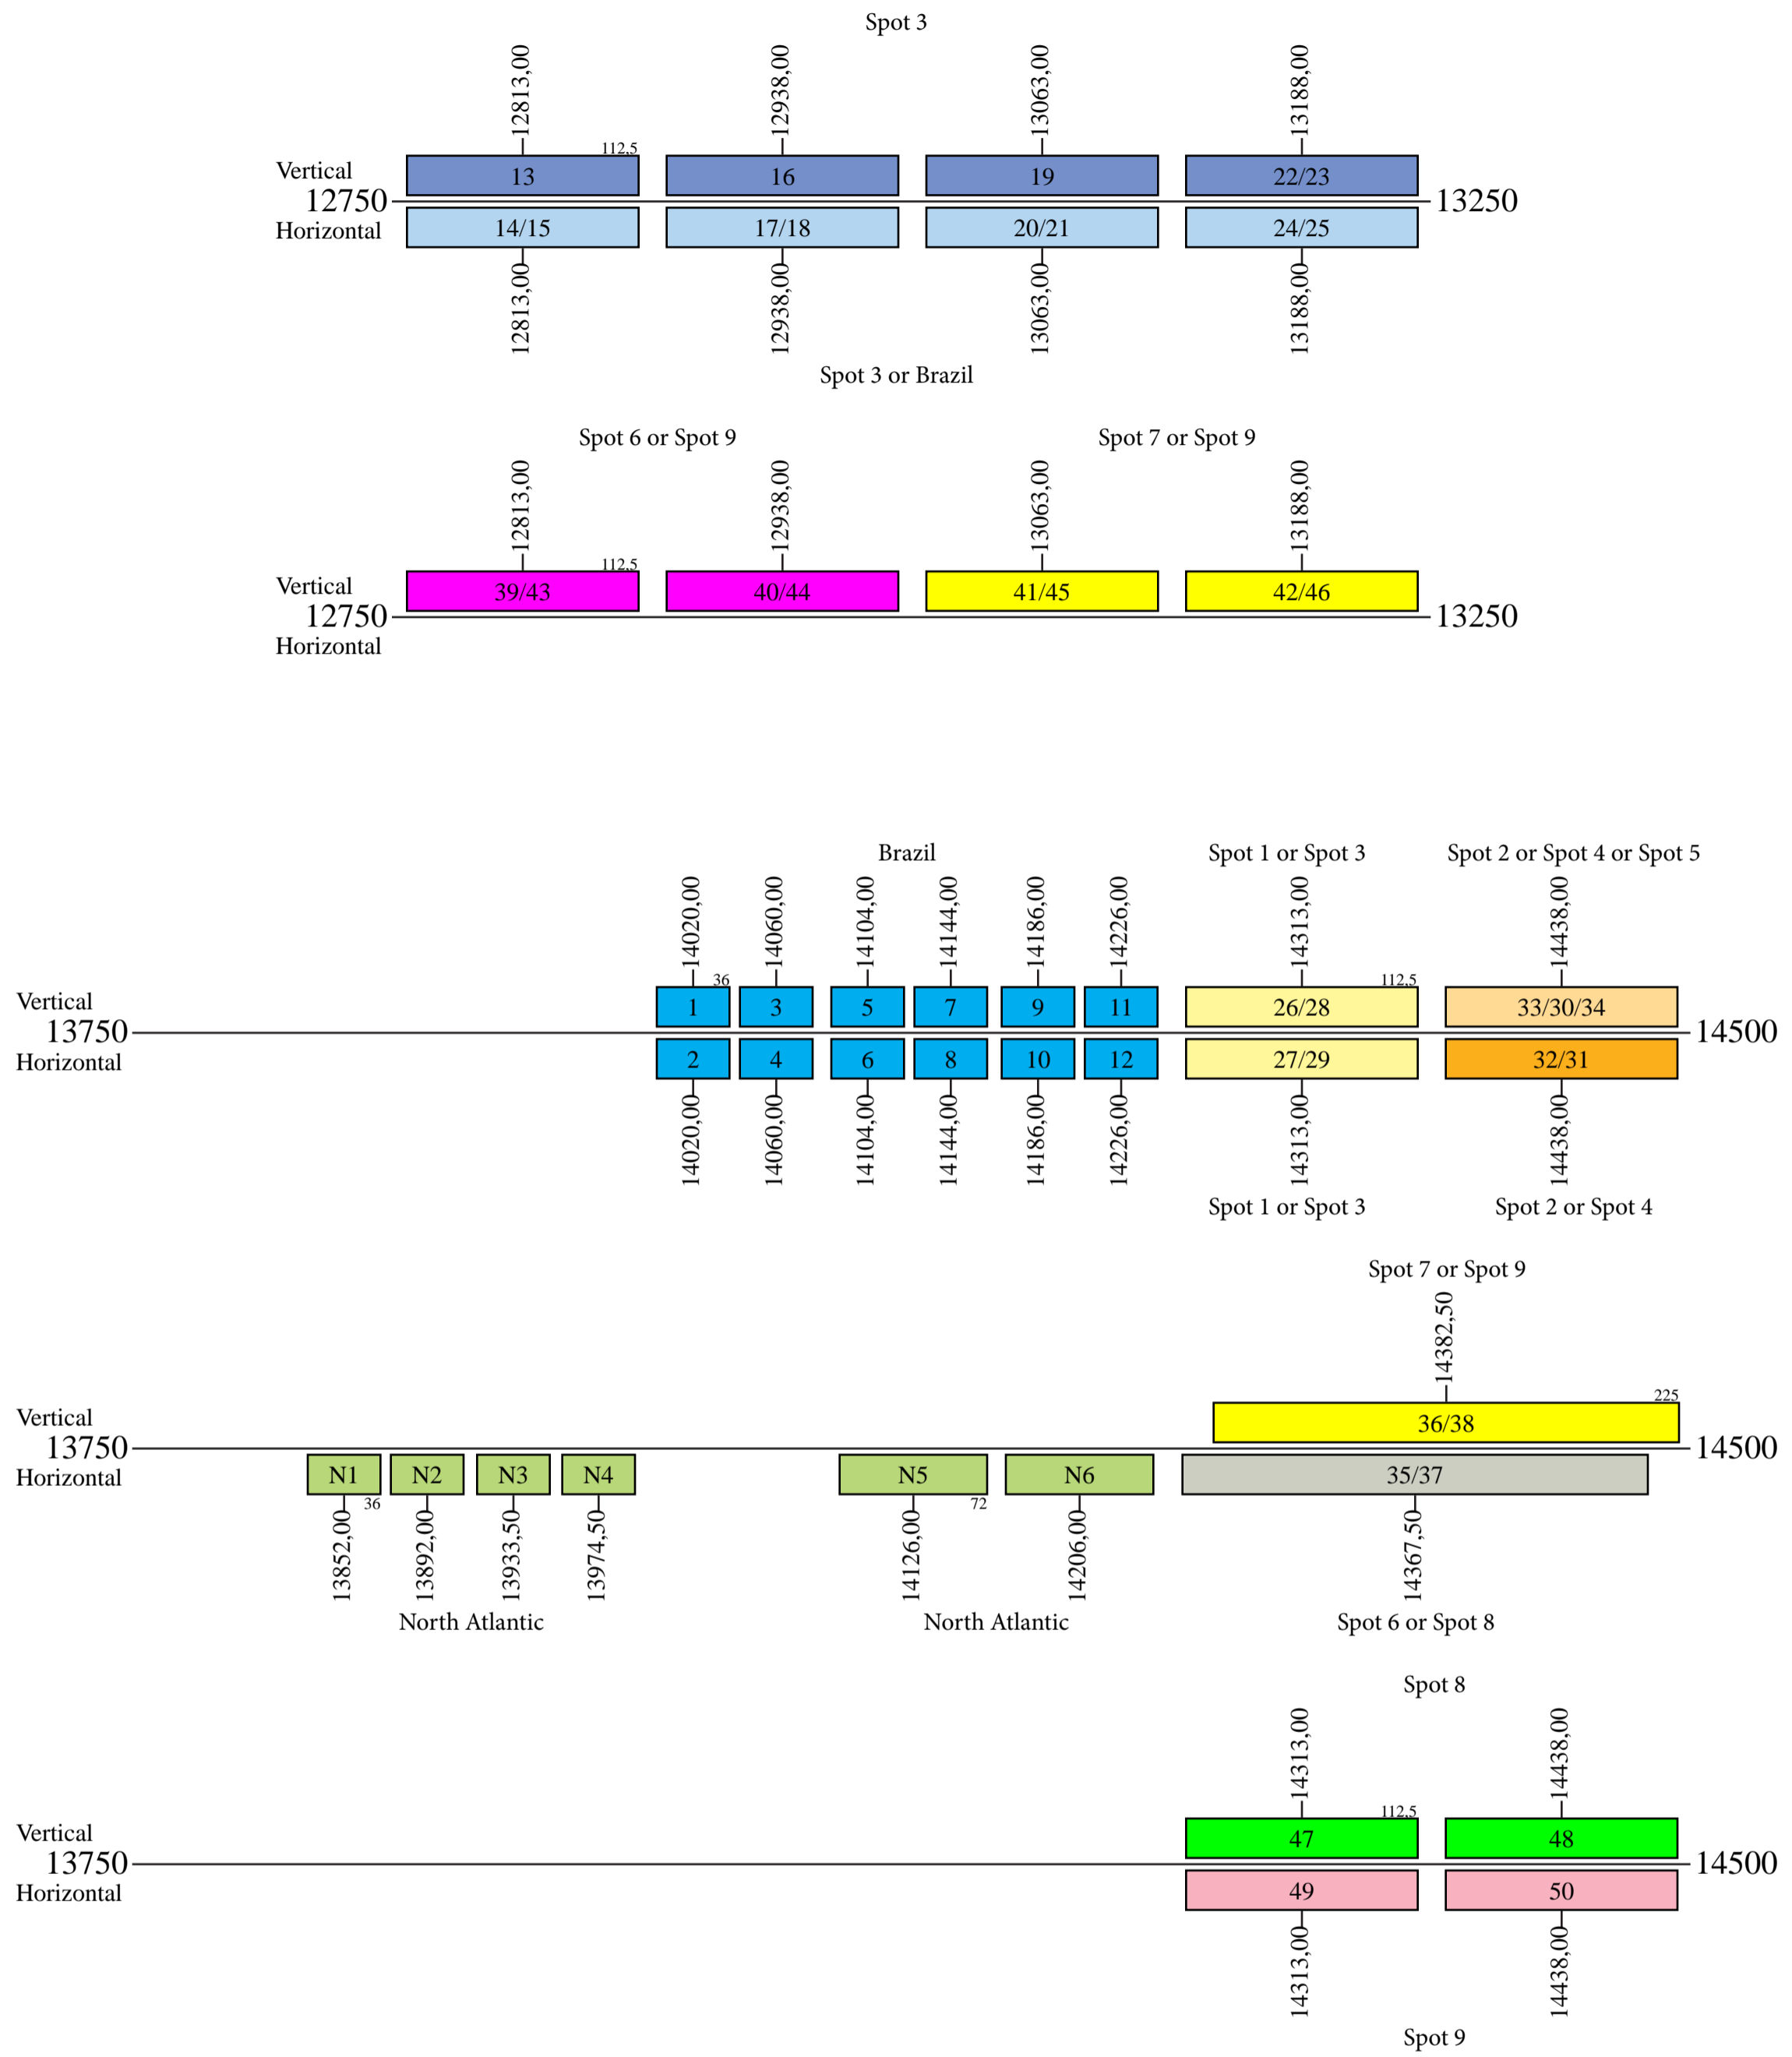

Telstar 19V

Frequency Plan Ku Band

Uplink

- Command 1: 13751,00 H Global
- Command 2: 13751,00 V Global
- Command 3: 13751,00 R Omni
- Command 4: 13753,00 H Global
- Command 5: 13753,00 V Global
- Command 6: 13753,00 R Omni
- Telemetry 1: 11450,00 H Global
- Telemetry 2: 11450,00 V Global
- Telemetry 3: 11450,00 R Omni
- Telemetry 4: 11452,00 H Global
- Telemetry 5: 11452,00 V Global
- Telemetry 6: 11452,00 R Omni

Telstar 19V

Frequency Plan Ku Band

Downlink

Telstar 19V

Frequency Plan Ka Band

Uplink

Downlink

Telstar 19V

Frequency Plan Ka Band

Uplink

Downlink

Gateway Chile Return

Gateway Chile Return

Gateway Chile Return

Telstar 19V

Frequency Plan Ka Band