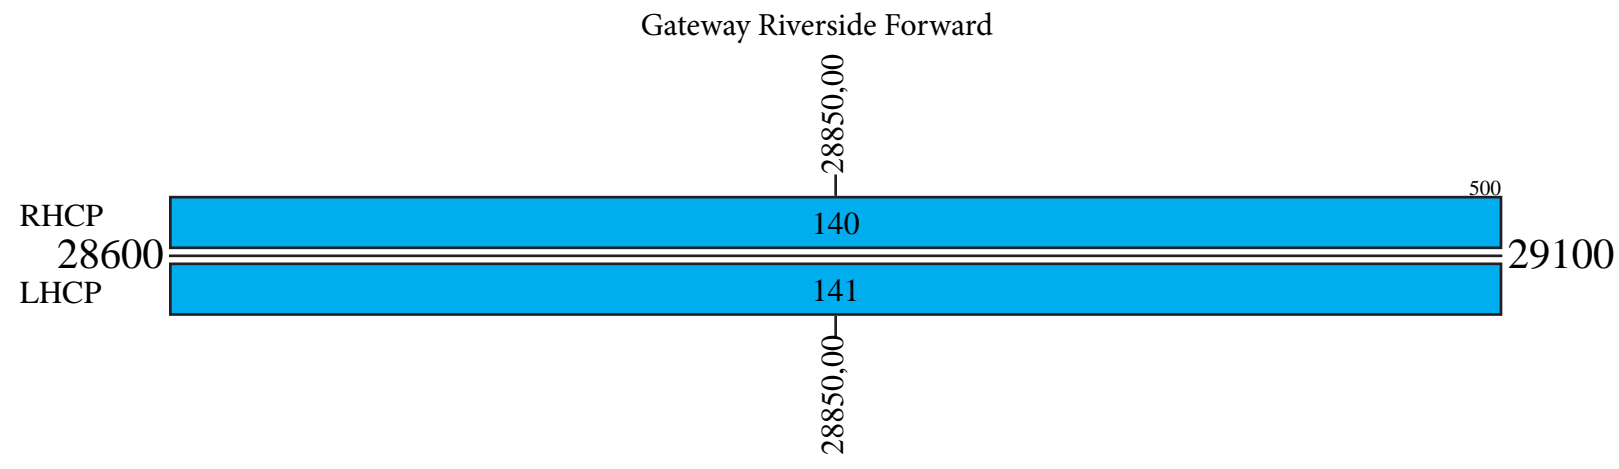

Gateway Spokane Return

Telstar 19V

Frequency Plan Ka Band

Uplink

Downlink

Telstar 19V

Frequency Plan Ka Band

Uplink