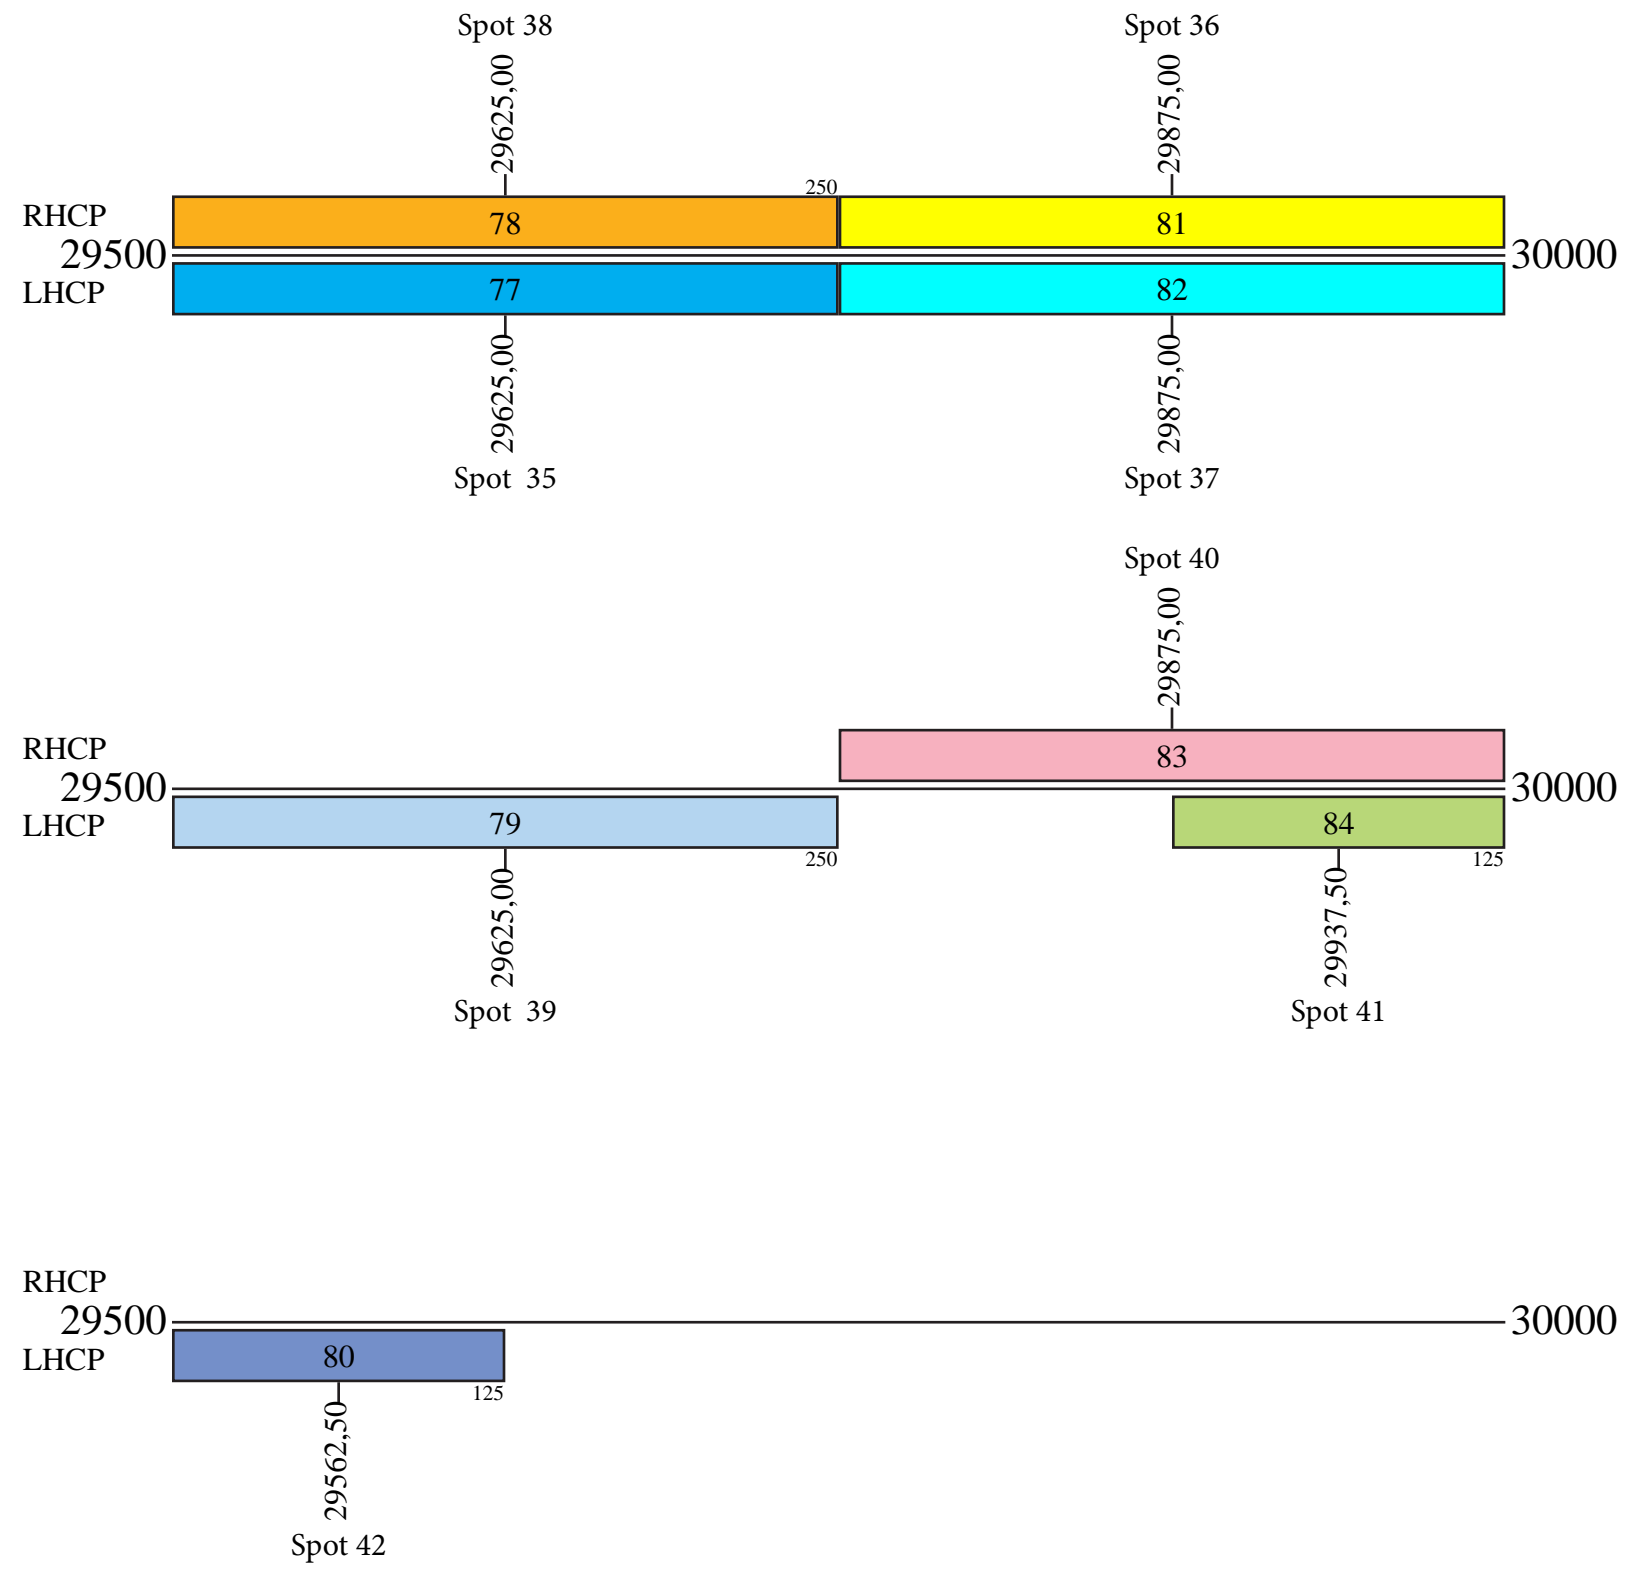

Telstar 19V

Frequency Plan Ku Band

Uplink

- Command 1: 13751,00 H Global
- Command 2: 13751,00 V Global
- Command 3: 13751,00 R Omni
- Command 4: 13753,00 H Global
- Command 5: 13753,00 V Global
- Command 6: 13753,00 R Omni
- Telemetry 1: 11450,00 H Global
- Telemetry 2: 11450,00 V Global
- Telemetry 3: 11450,00 R Omni
- Telemetry 4: 11452,00 H Global
- Telemetry 5: 11452,00 V Global
- Telemetry 6: 11452,00 R Omni

Uplink

Downlink

Telstar 19V

Frequency Plan Ka Band

Uplink

Downlink

Telstar 19V

Frequency Plan Ka Band