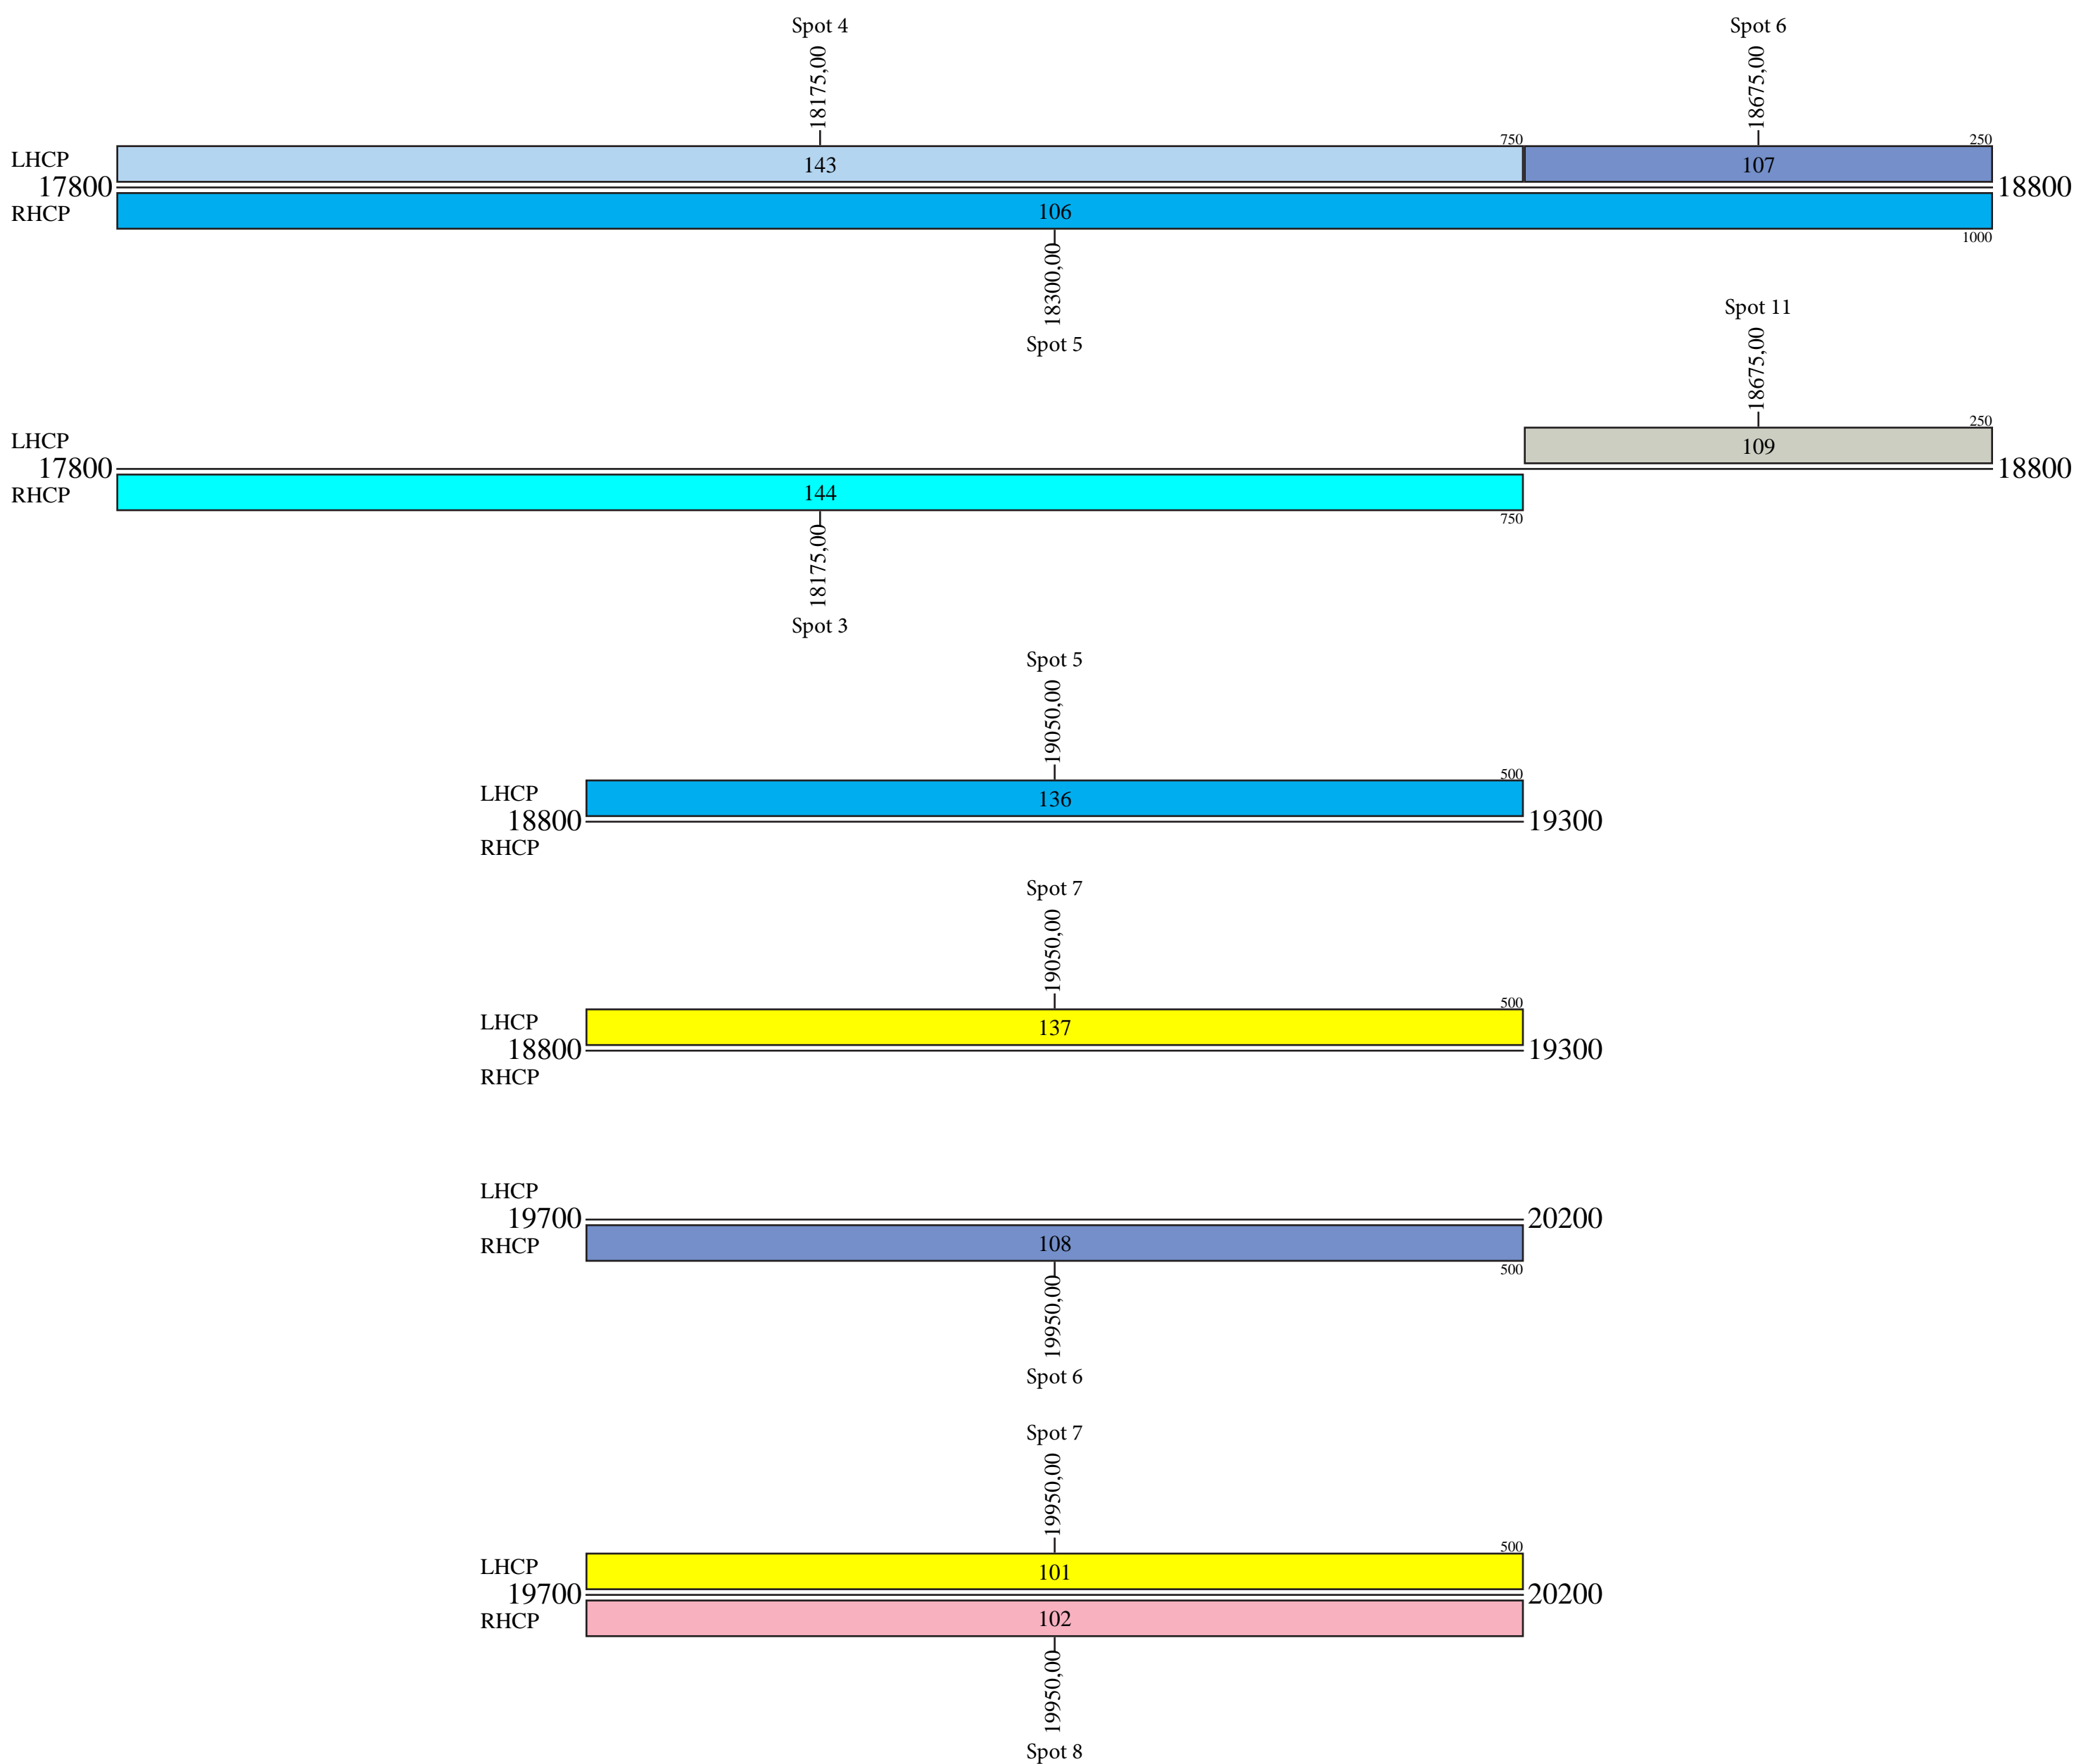

Telstar 19V

Frequency Plan Ku Band

Uplink

- Command 1: 13751,00 H Global
- Command 2: 13751,00 V Global
- Command 3: 13751,00 R Omni
- Command 4: 13753,00 H Global
- Command 5: 13753,00 V Global
- Command 6: 13753,00 R Omni
- Telemetry 1: 11450,00 H Global
- Telemetry 2: 11450,00 V Global
- Telemetry 3: 11450,00 R Omni
- Telemetry 4: 11452,00 H Global
- Telemetry 5: 11452,00 V Global
- Telemetry 6: 11452,00 R Omni

Telstar 19V

Frequency Plan Ku Band

Downlink

Telstar 19V

Frequency Plan Ka Band

Uplink

Downlink

Telstar 19V

Frequency Plan Ka Band

Uplink

Downlink

Gateway Chile Return

Gateway Chile Return

Gateway Chile Return

Telstar 19V

Frequency Plan Ka Band

Uplink

Downlink

Telstar 19V

Frequency Plan Ka Band

Uplink

Downlink

Telstar 19V

Frequency Plan Ka Band