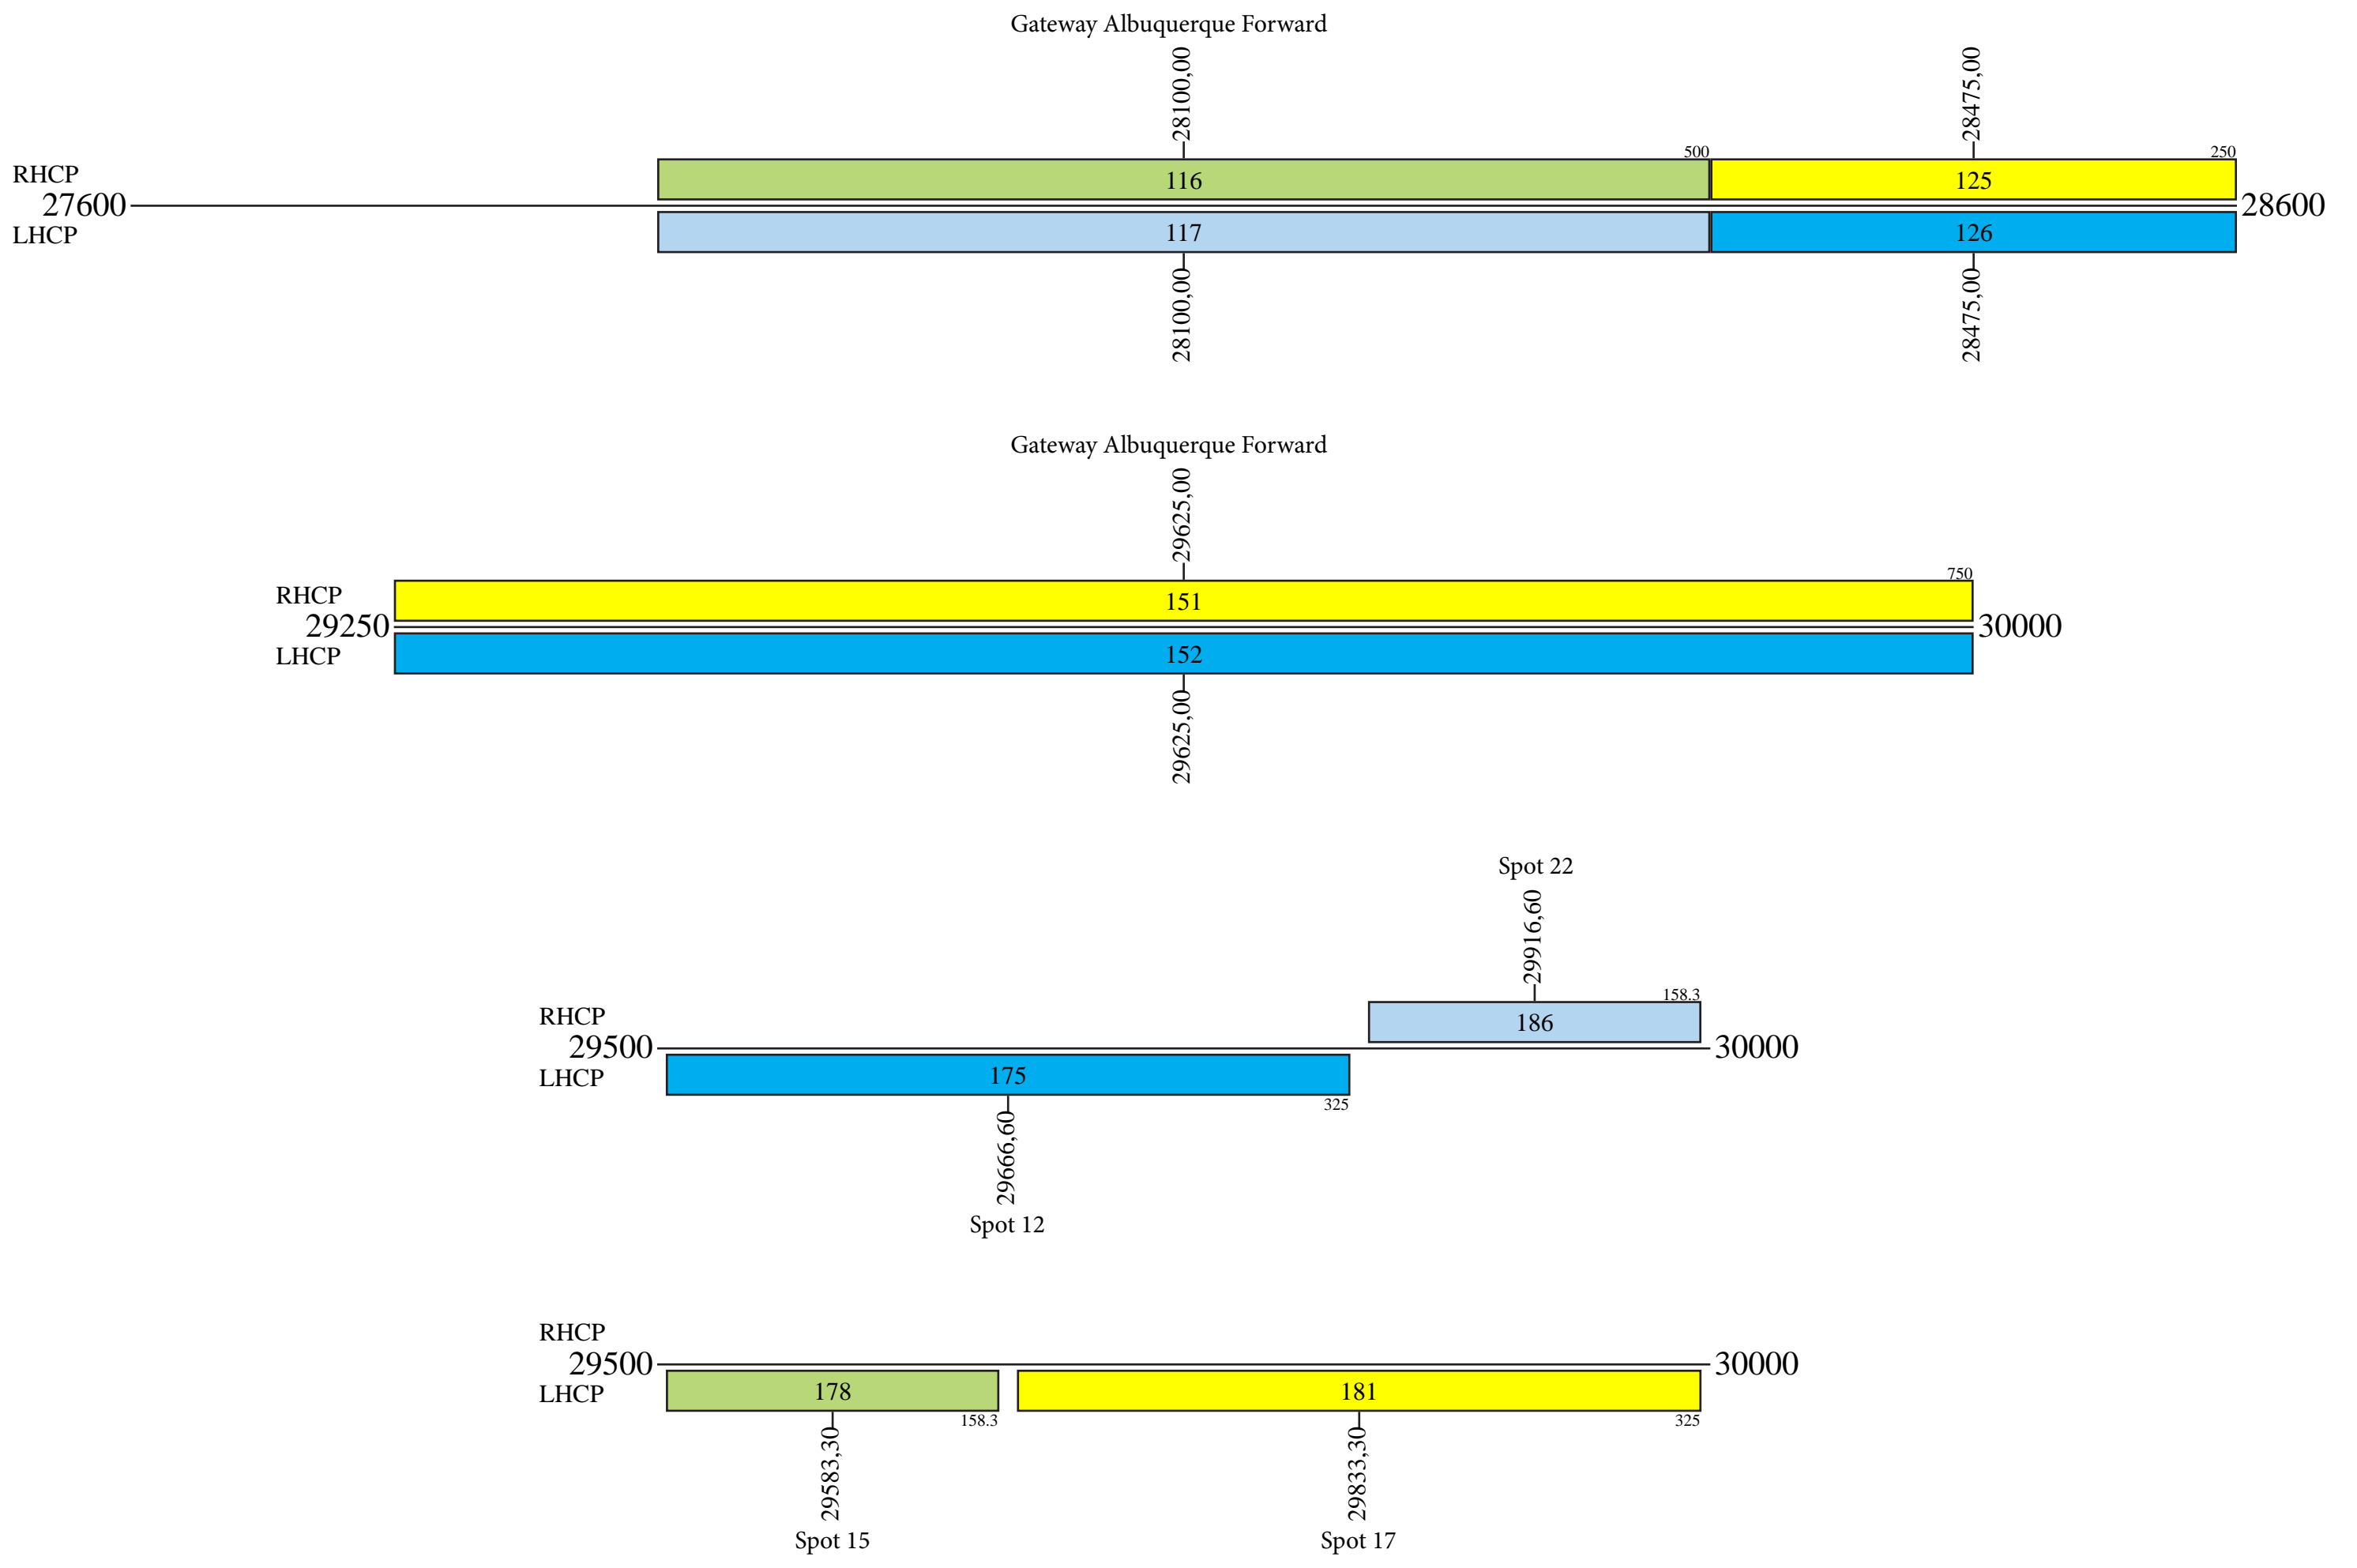

Uplink

Downlink

Telstar 19V

Frequency Plan Ka Band

Uplink

Downlink

Gateway Spokane Return

Gateway Spokane Return

Gateway Spokane Return

Telstar 19V

Frequency Plan Ka Band

Uplink

Downlink

Telstar 19V

Frequency Plan Ka Band

Uplink