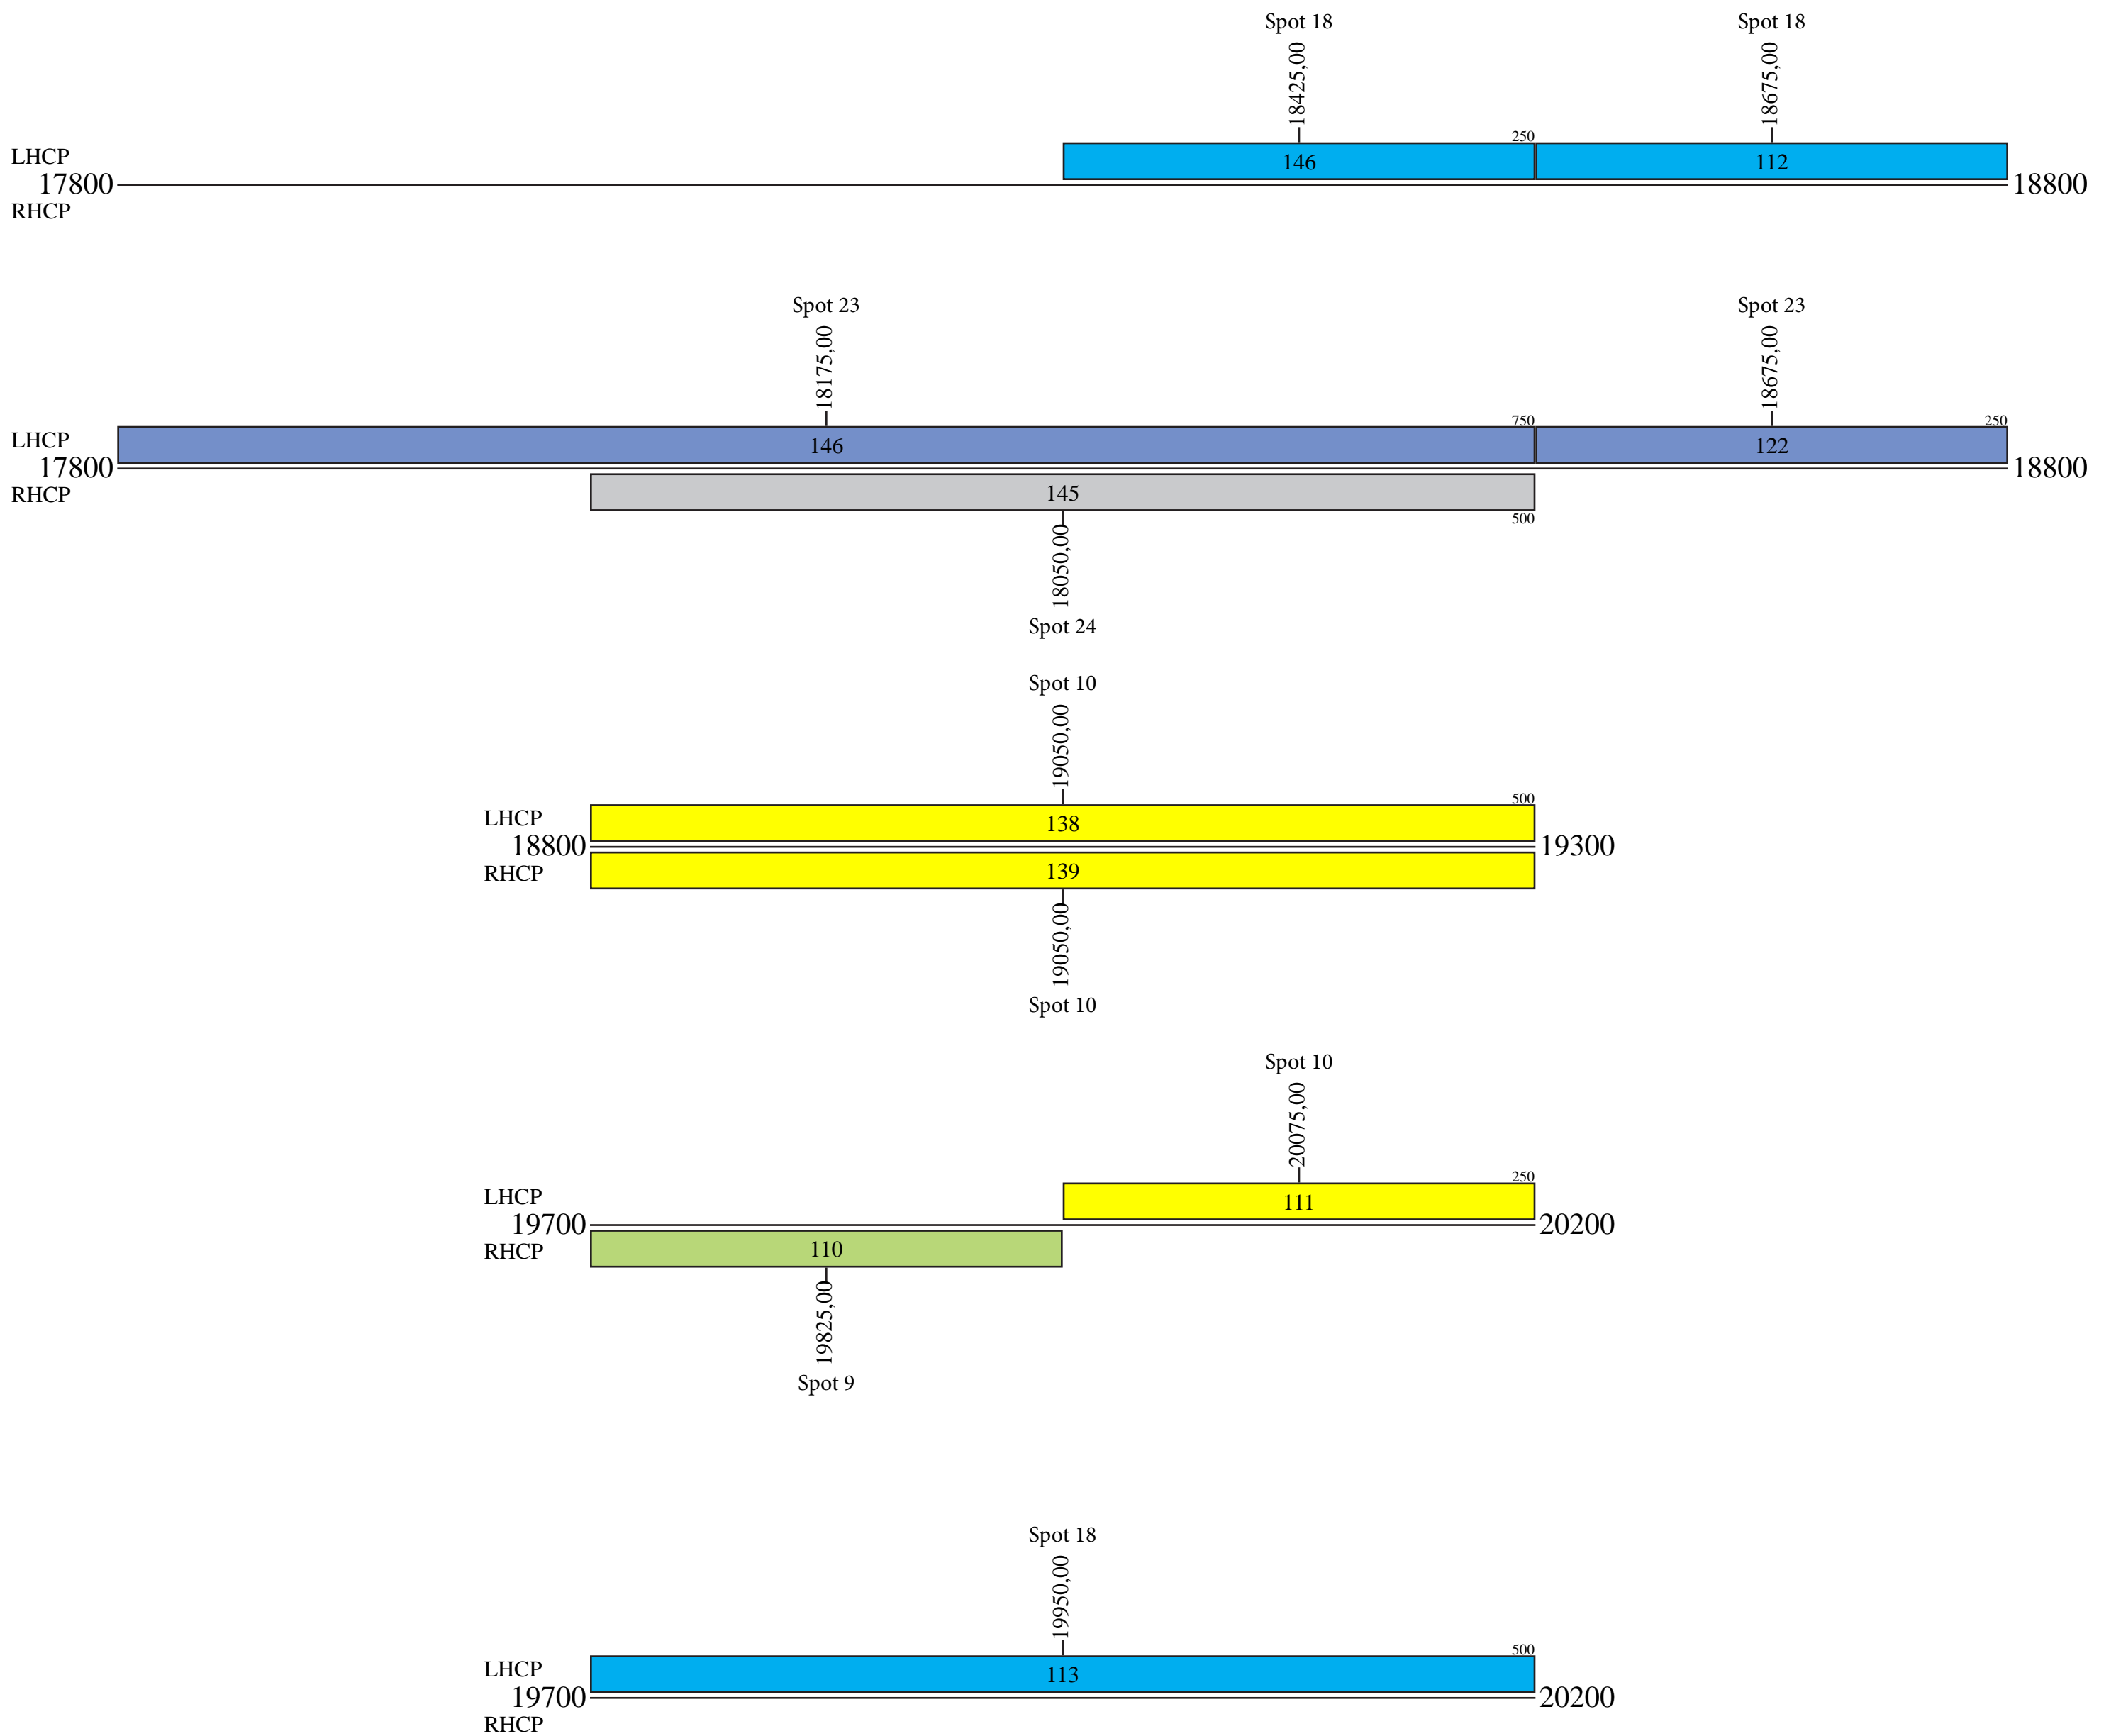

Telstar 19V

Frequency Plan Ku Band

Uplink

- Command 1: 13751,00 H Global
- Command 2: 13751,00 V Global
- Command 3: 13751,00 R Omni
- Command 4: 13753,00 H Global
- Command 5: 13753,00 V Global
- Command 6: 13753,00 R Omni
- Telemetry 1: 11450,00 H Global
- Telemetry 2: 11450,00 V Global
- Telemetry 3: 11450,00 R Omni
- Telemetry 4: 11452,00 H Global
- Telemetry 5: 11452,00 V Global
- Telemetry 6: 11452,00 R Omni

Uplink

Downlink

Telstar 19V

Frequency Plan Ka Band

Uplink

Downlink

Telstar 19V

Frequency Plan Ka Band

Uplink

Downlink

Telstar 19V

Frequency Plan Ka Band

Uplink

Downlink

Gateway Spokane Return

Gateway Spokane Return