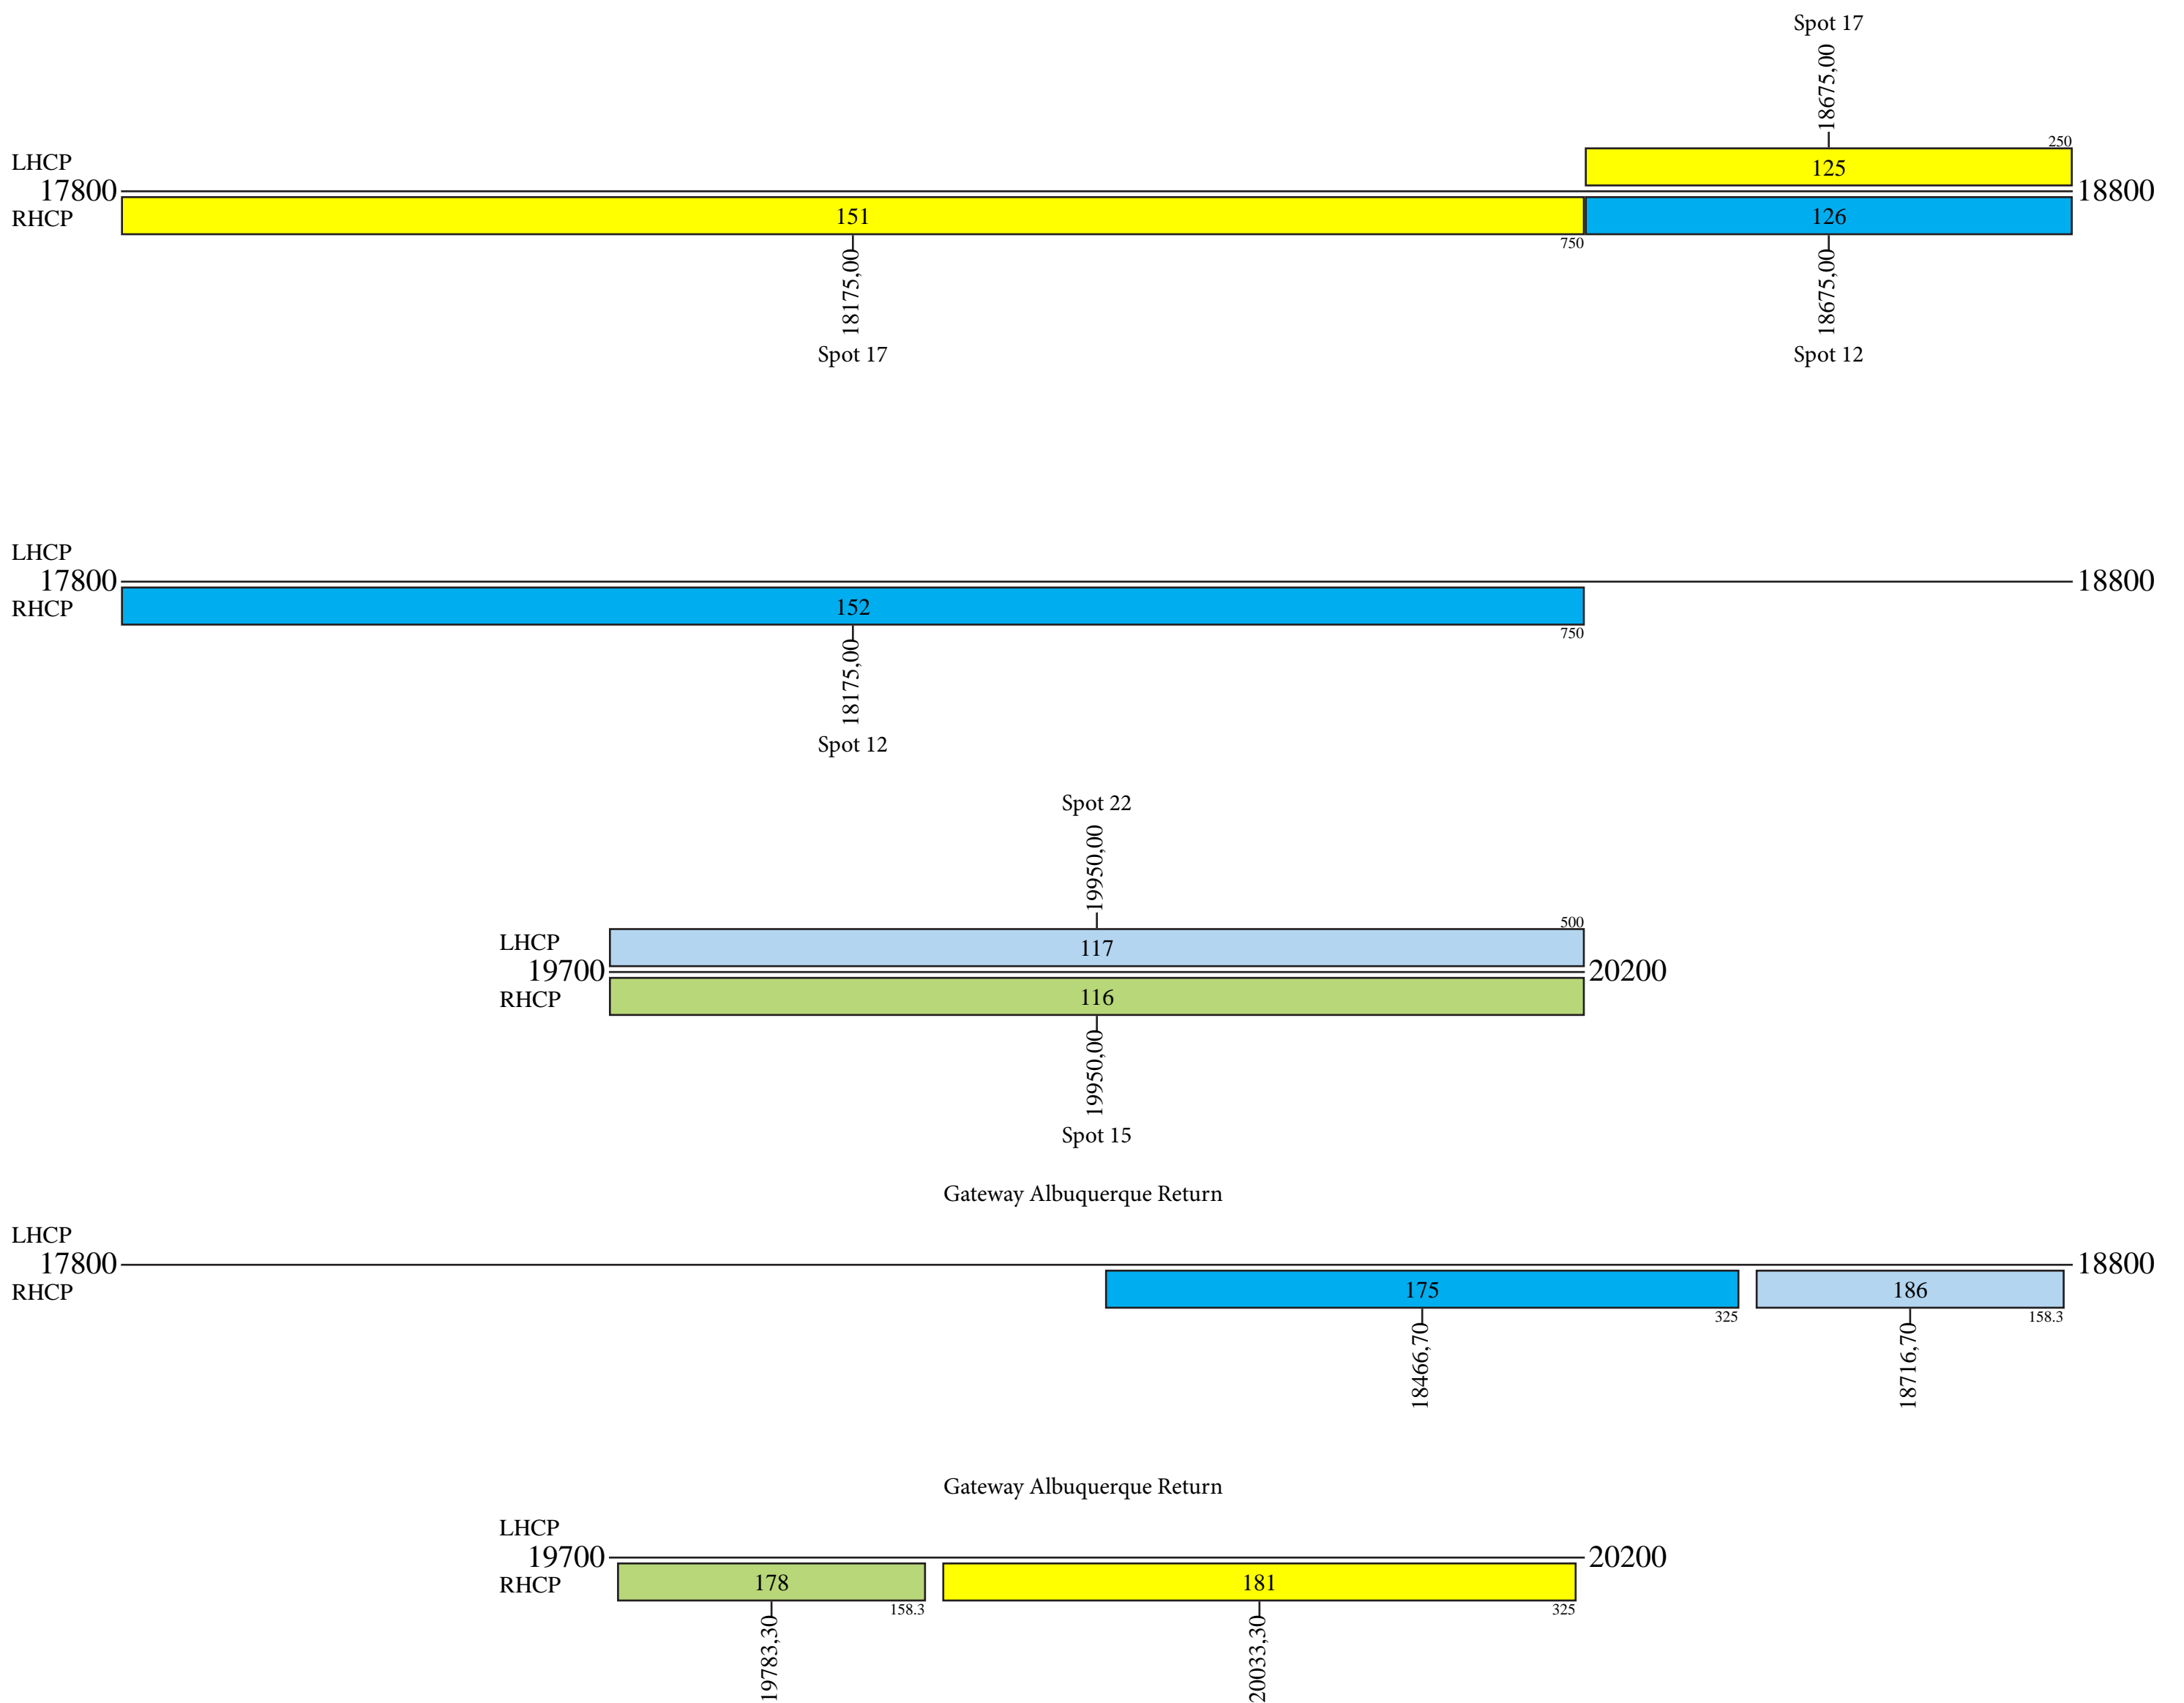

Telstar 19V

Frequency Plan Ku Band

Uplink

- Command 1: 13751,00 H Global
- Command 2: 13751,00 V Global
- Command 3: 13751,00 R Omni
- Command 4: 13753,00 H Global
- Command 5: 13753,00 V Global
- Command 6: 13753,00 R Omni
- Telemetry 1: 11450,00 H Global
- Telemetry 2: 11450,00 V Global
- Telemetry 3: 11450,00 R Omni
- Telemetry 4: 11452,00 H Global
- Telemetry 5: 11452,00 V Global
- Telemetry 6: 11452,00 R Omni

Uplink

Downlink

Telstar 19V

Frequency Plan Ka Band

Uplink

Downlink

Gateway Spokane Return

Gateway Spokane Return

Gateway Spokane Return

Telstar 19V

Frequency Plan Ka Band

Uplink

Downlink

Telstar 19V

Frequency Plan Ka Band

Uplink

Downlink

Telstar 19V

Frequency Plan Ka Band

Uplink

Downlink

Telstar 19V

Frequency Plan Ka Band

Uplink