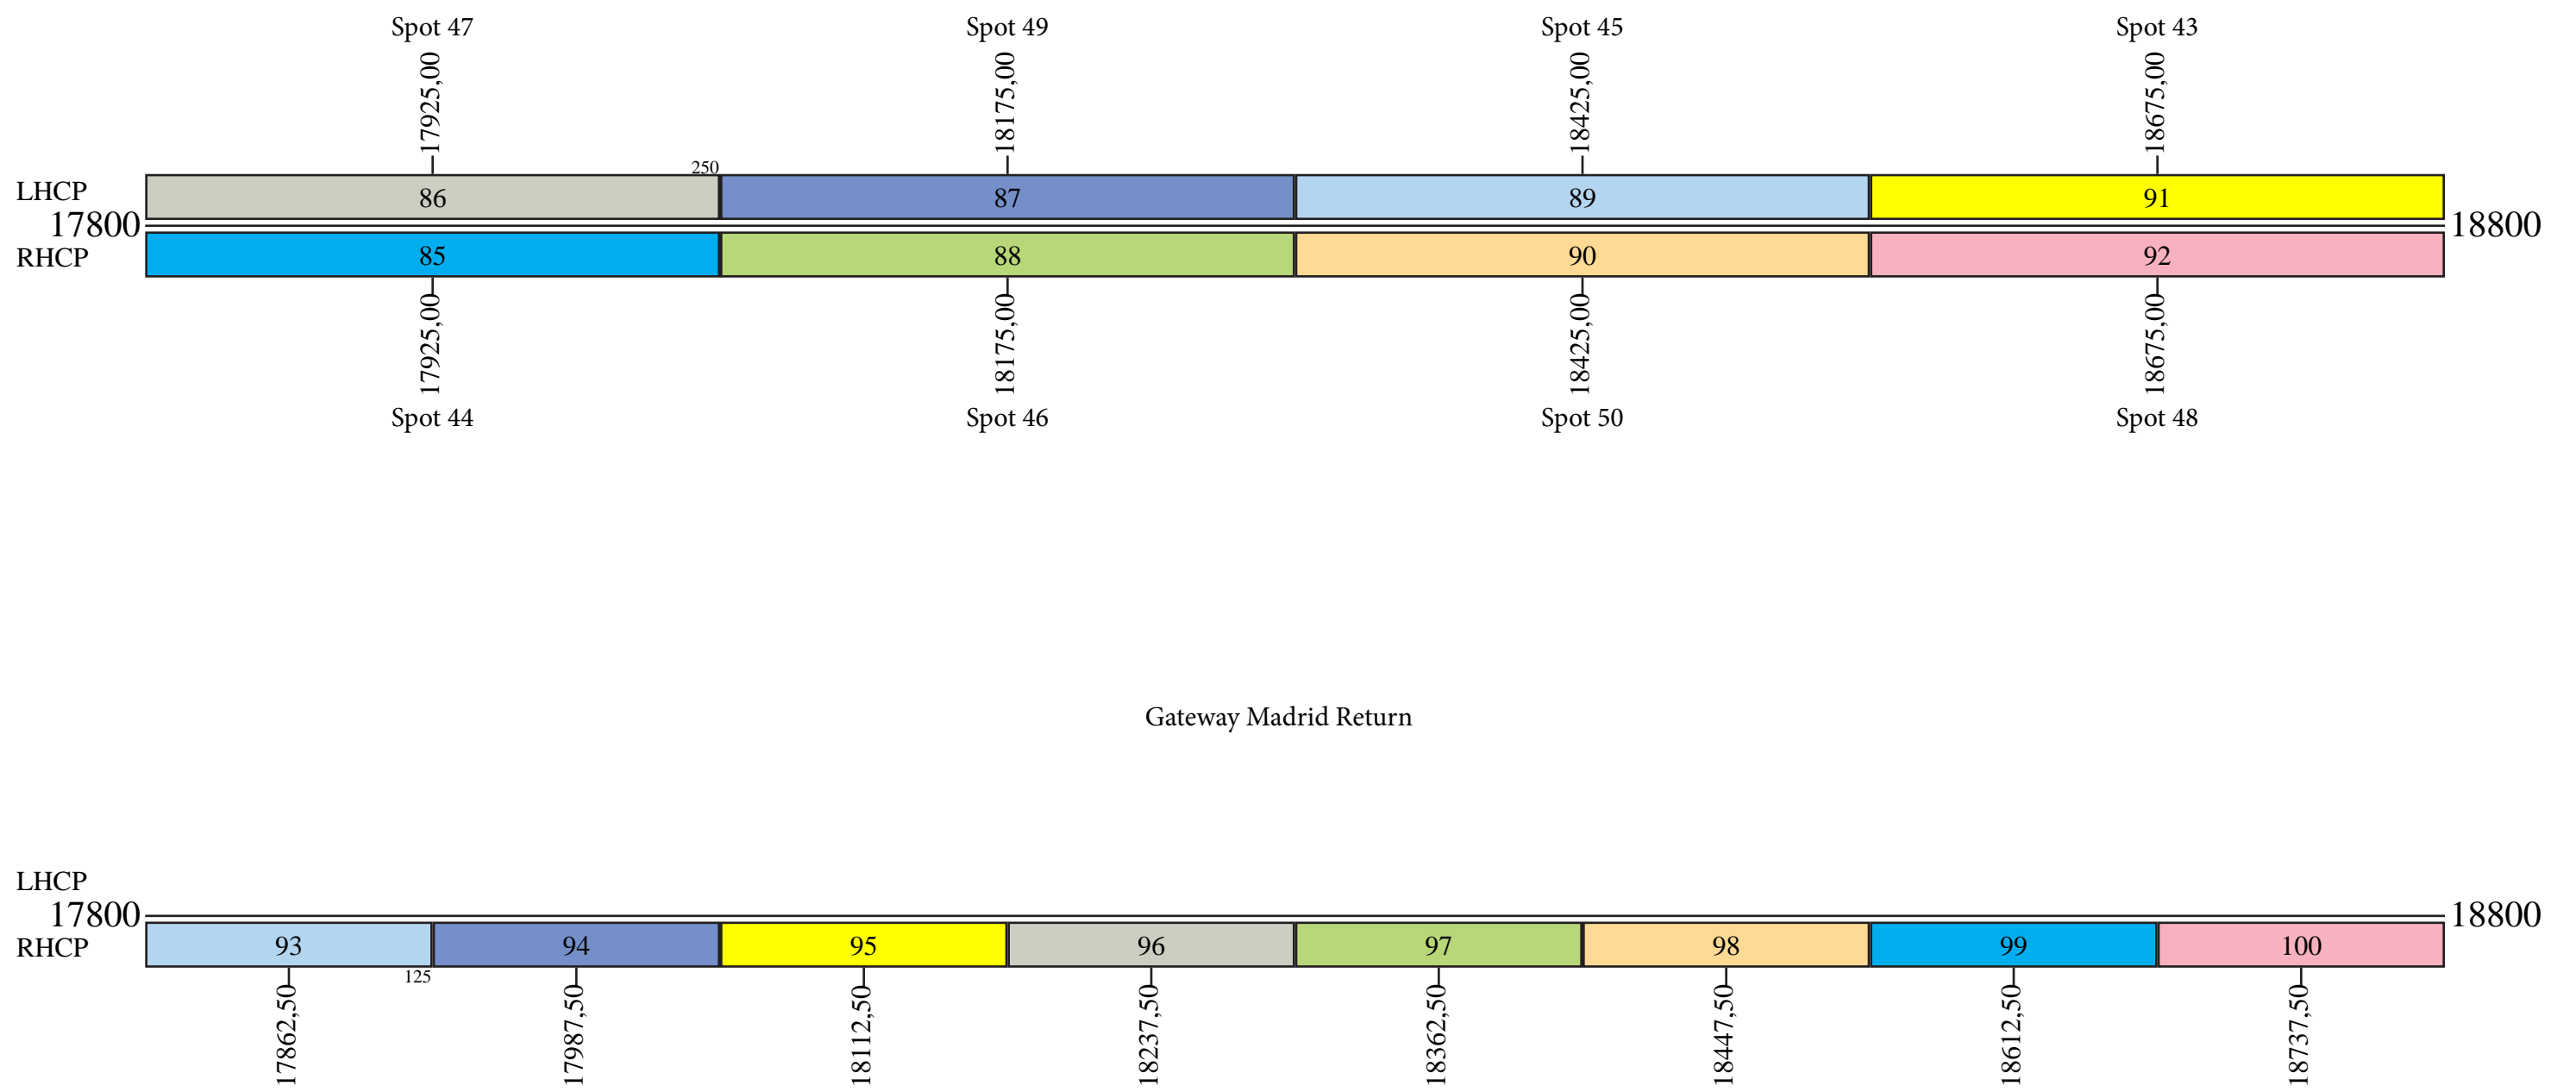

Telstar 19V

Frequency Plan Ku Band

Uplink

- Command 1: 13751,00 H Global
- Command 2: 13751,00 V Global
- Command 3: 13751,00 R Omni
- Command 4: 13753,00 H Global
- Command 5: 13753,00 V Global
- Command 6: 13753,00 R Omni
- Telemetry 1: 11450,00 H Global
- Telemetry 2: 11450,00 V Global
- Telemetry 3: 11450,00 R Omni
- Telemetry 4: 11452,00 H Global
- Telemetry 5: 11452,00 V Global
- Telemetry 6: 11452,00 R Omni

Uplink

Downlink

Telstar 19V

Frequency Plan Ka Band

Uplink

Downlink

Telstar 19V

Frequency Plan Ka Band