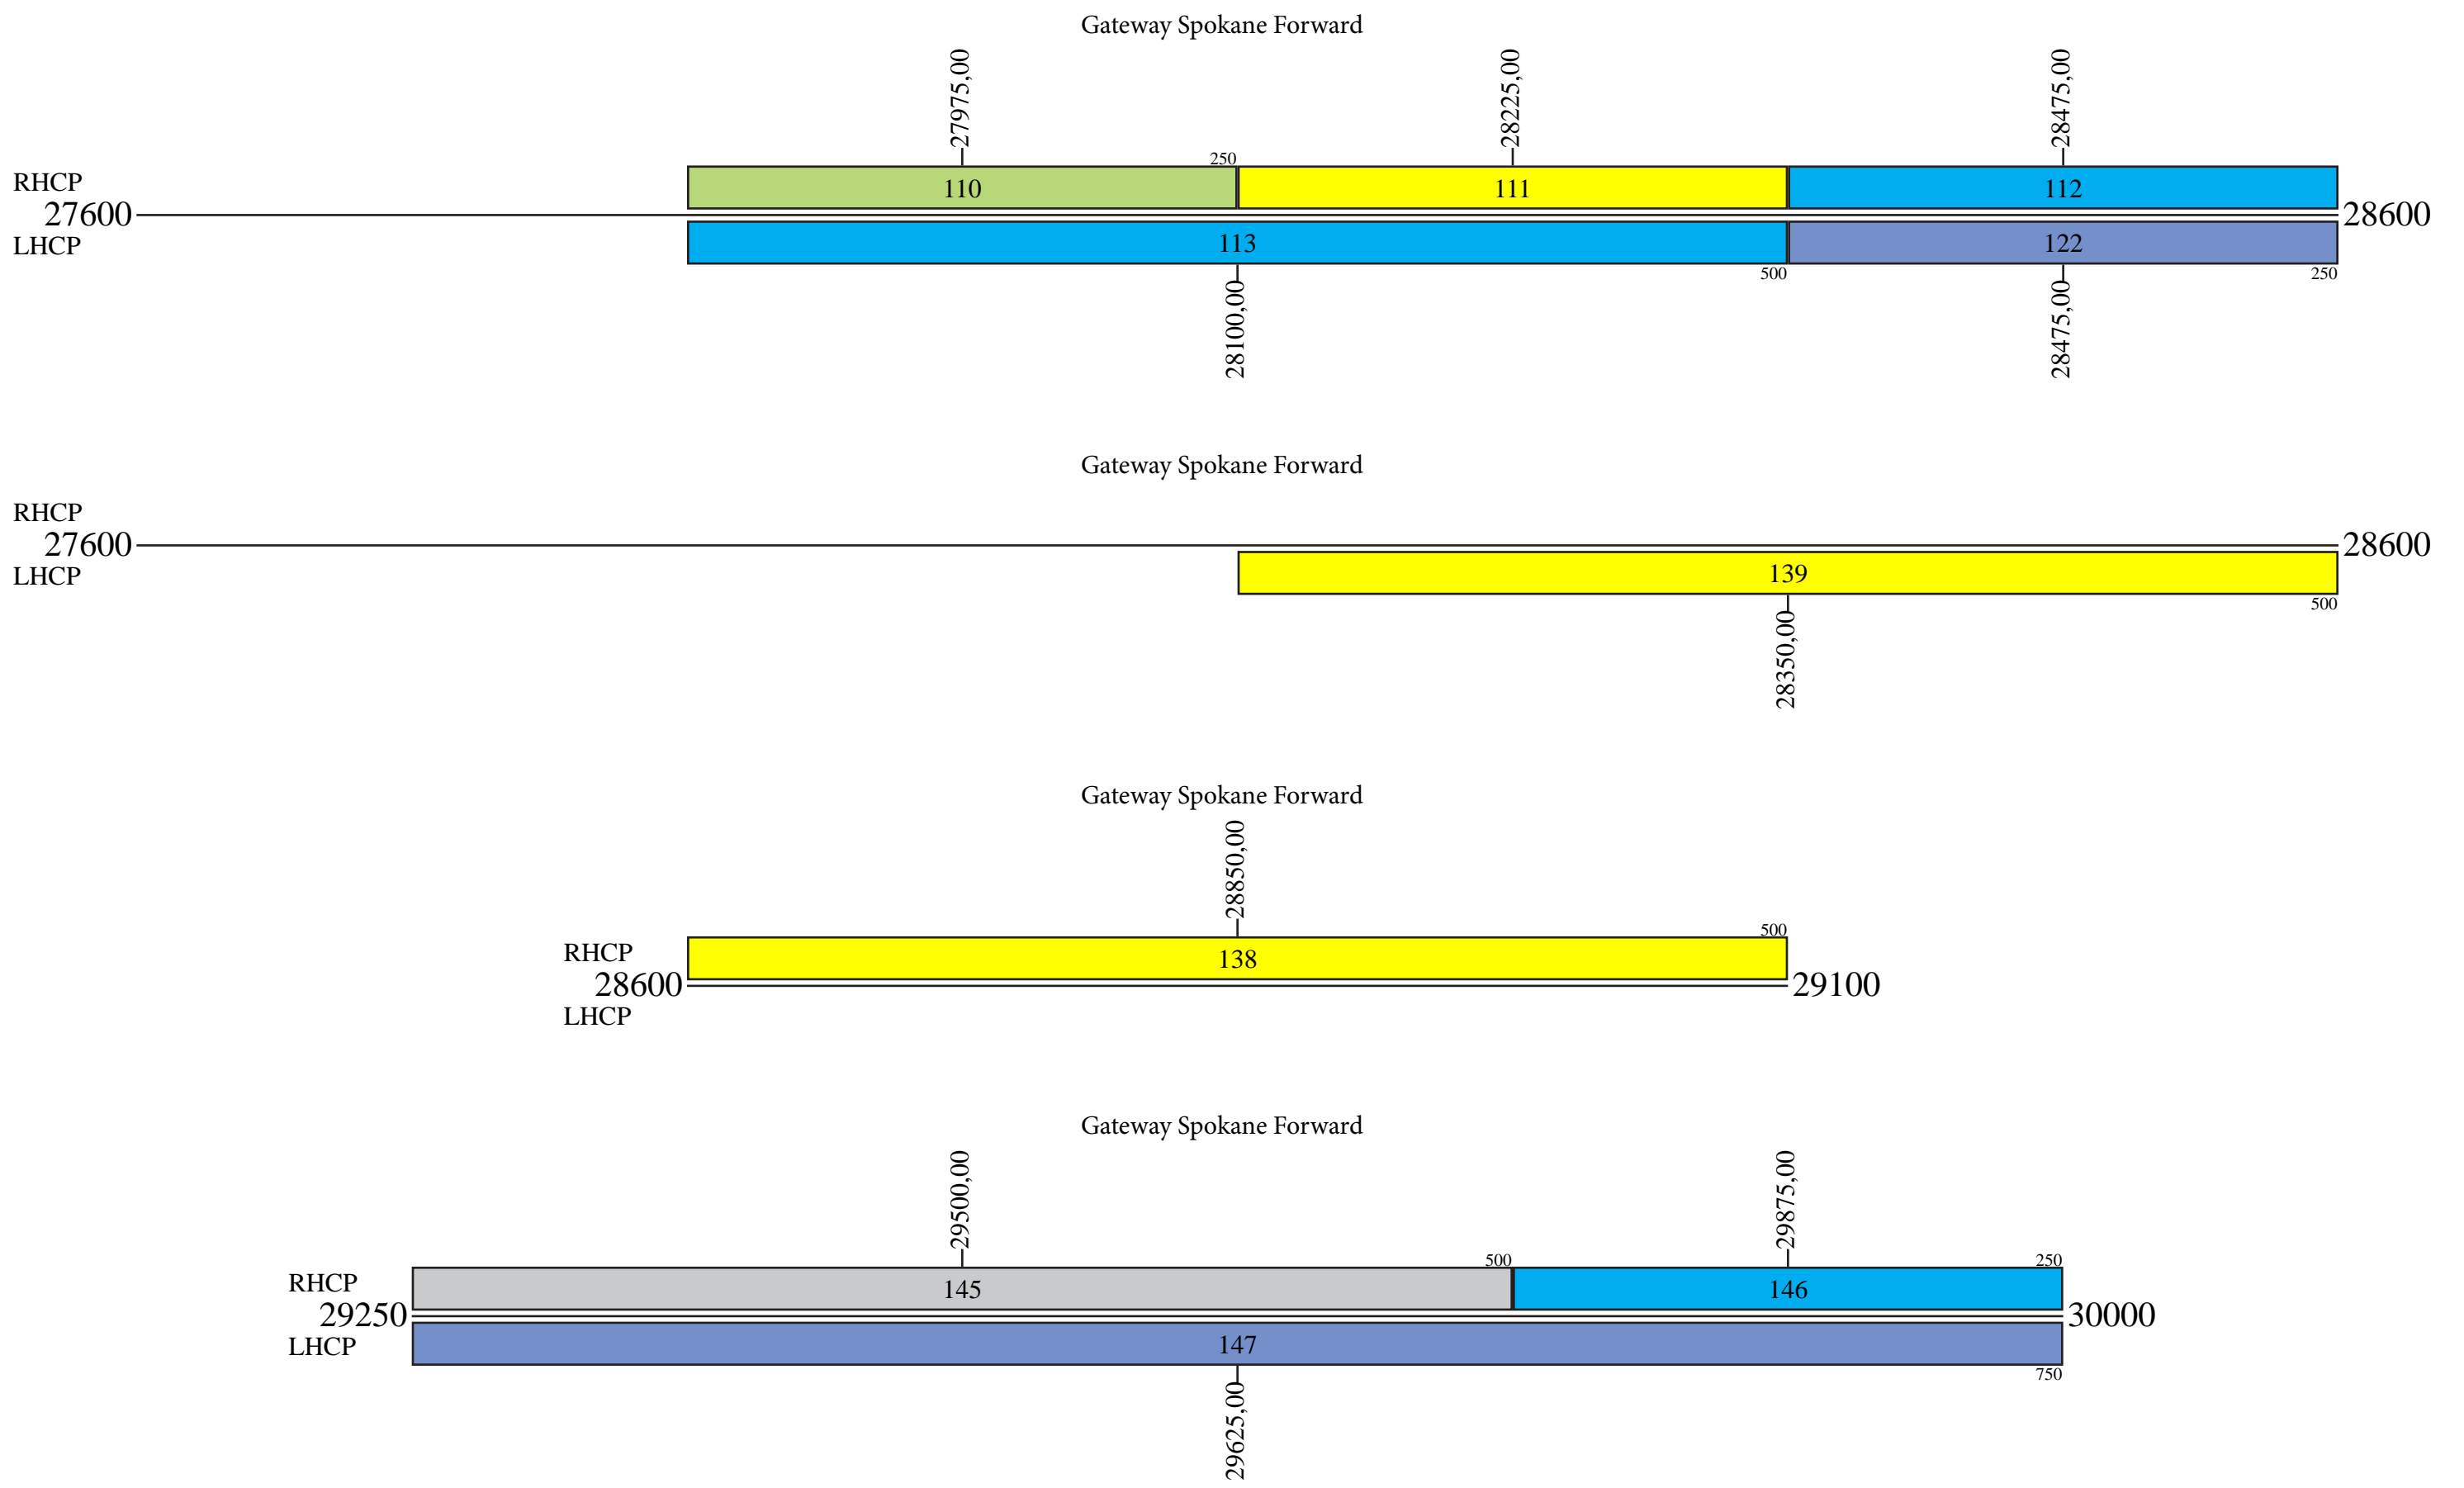

Uplink

Downlink

Telstar 19V

Frequency Plan Ka Band

Uplink

Downlink

Telstar 19V

Frequency Plan Ka Band

Uplink

Downlink

Telstar 19V

Frequency Plan Ka Band

Uplink

Downlink

Gateway Spokane Return

Gateway Spokane Return