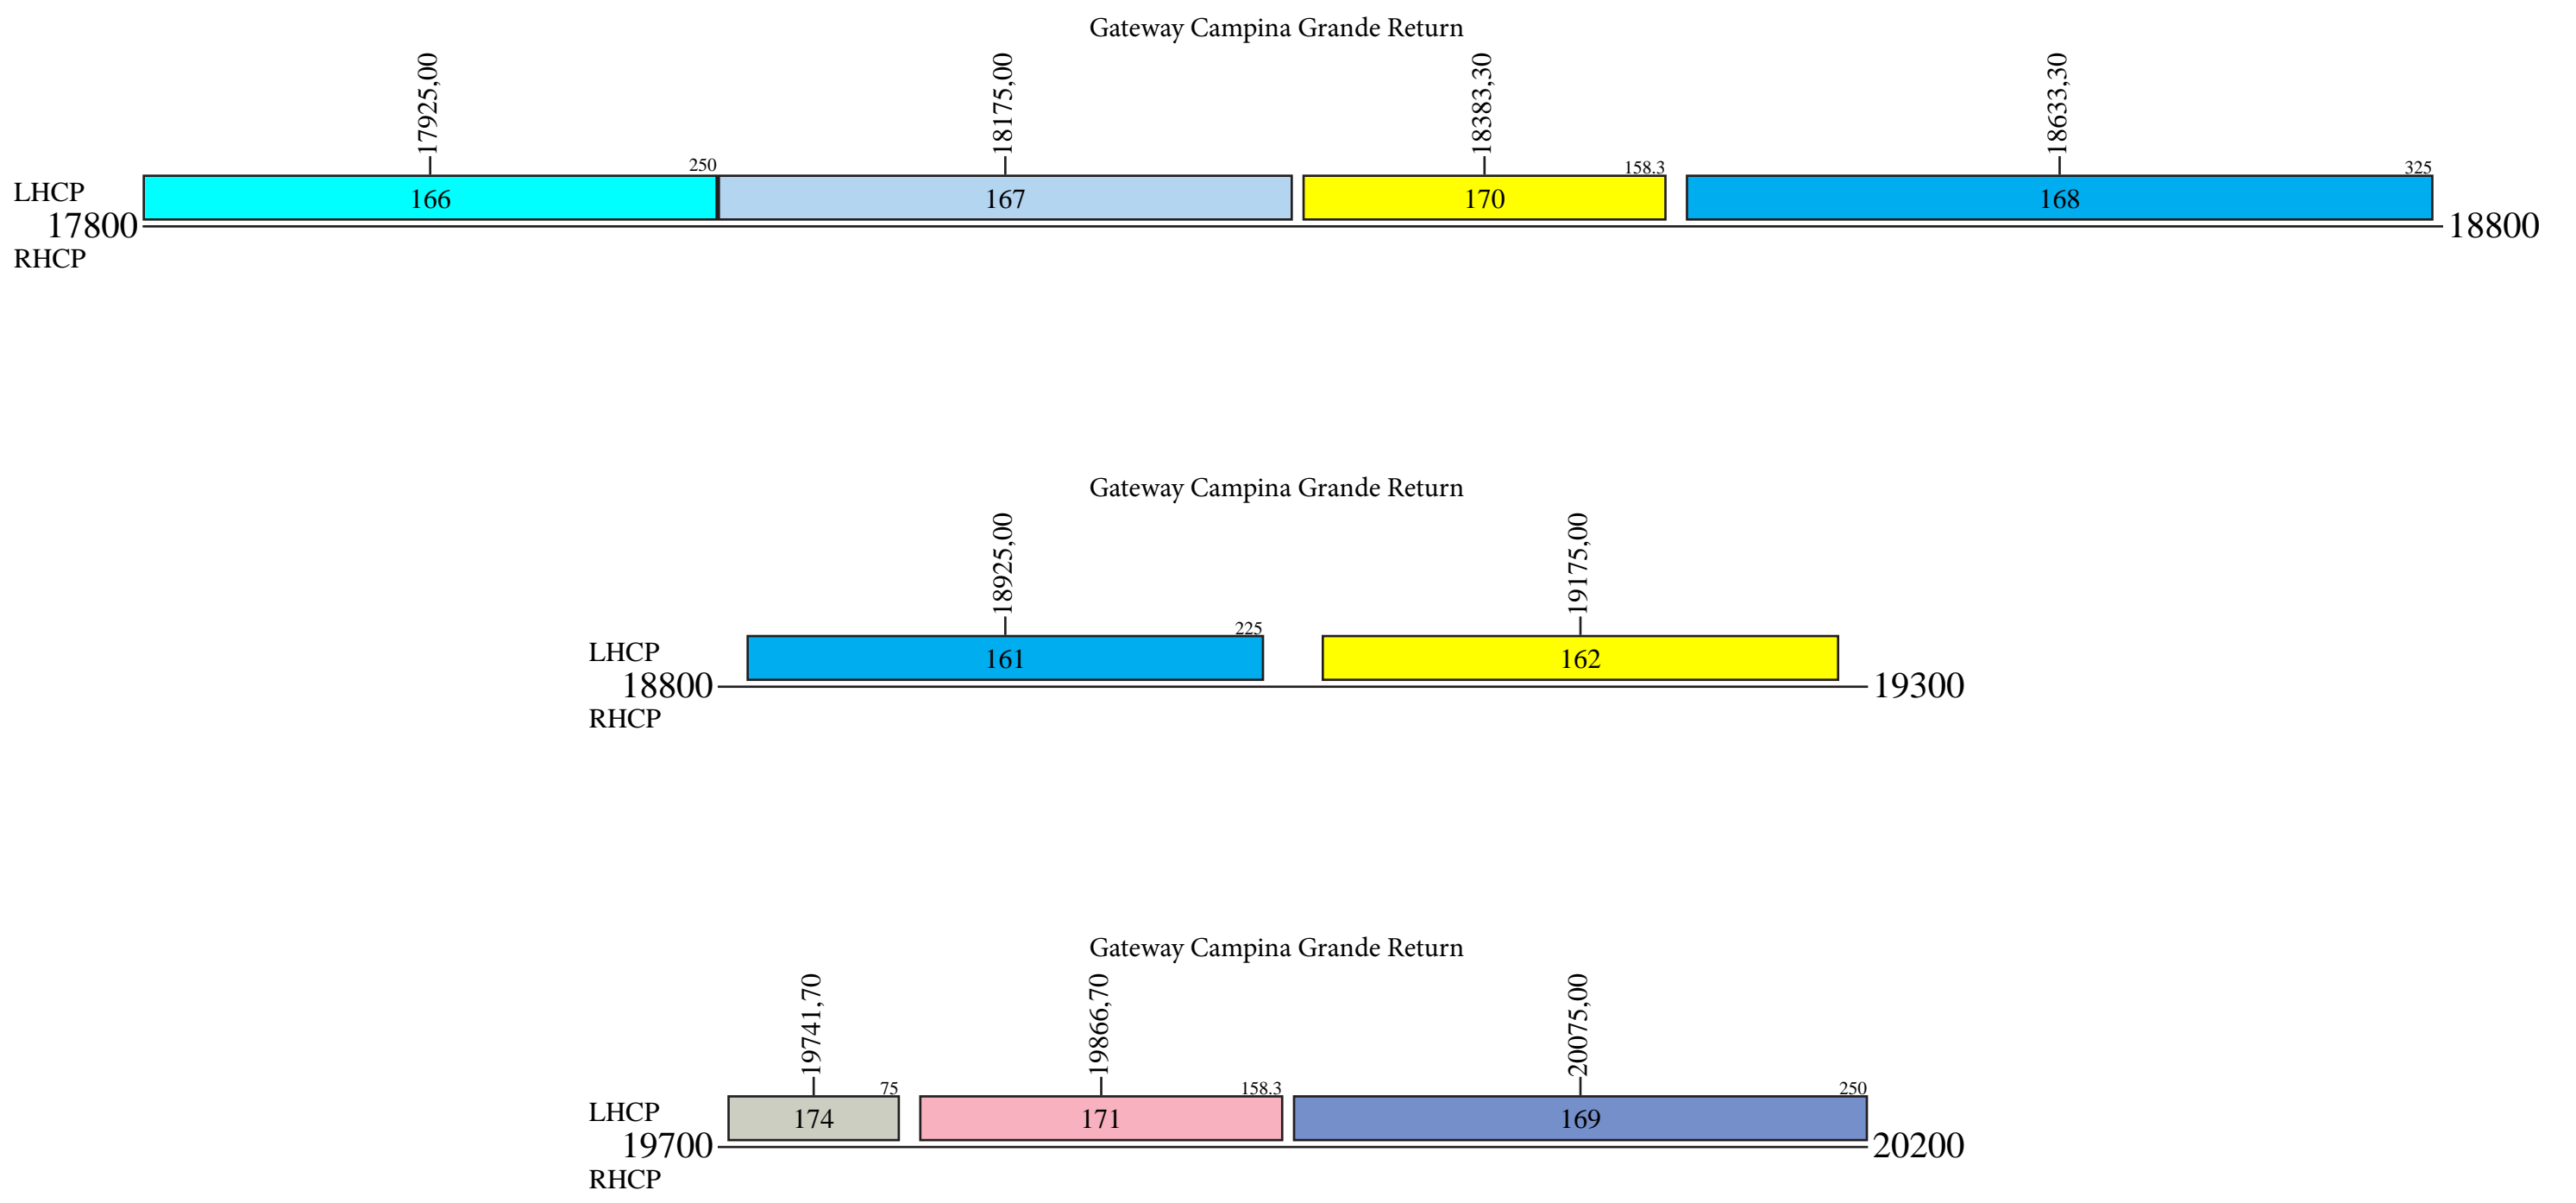

Telstar 19V

Frequency Plan Ku Band

Uplink

- Command 1: 13751,00 H Global
- Command 2: 13751,00 V Global
- Command 3: 13751,00 R Omni
- Command 4: 13753,00 H Global
- Command 5: 13753,00 V Global
- Command 6: 13753,00 R Omni
- Telemetry 1: 11450,00 H Global
- Telemetry 2: 11450,00 V Global
- Telemetry 3: 11450,00 R Omni
- Telemetry 4: 11452,00 H Global
- Telemetry 5: 11452,00 V Global
- Telemetry 6: 11452,00 R Omni

Uplink

Downlink

Telstar 19V

Frequency Plan Ka Band

Uplink

Downlink

Telstar 19V

Frequency Plan Ka Band