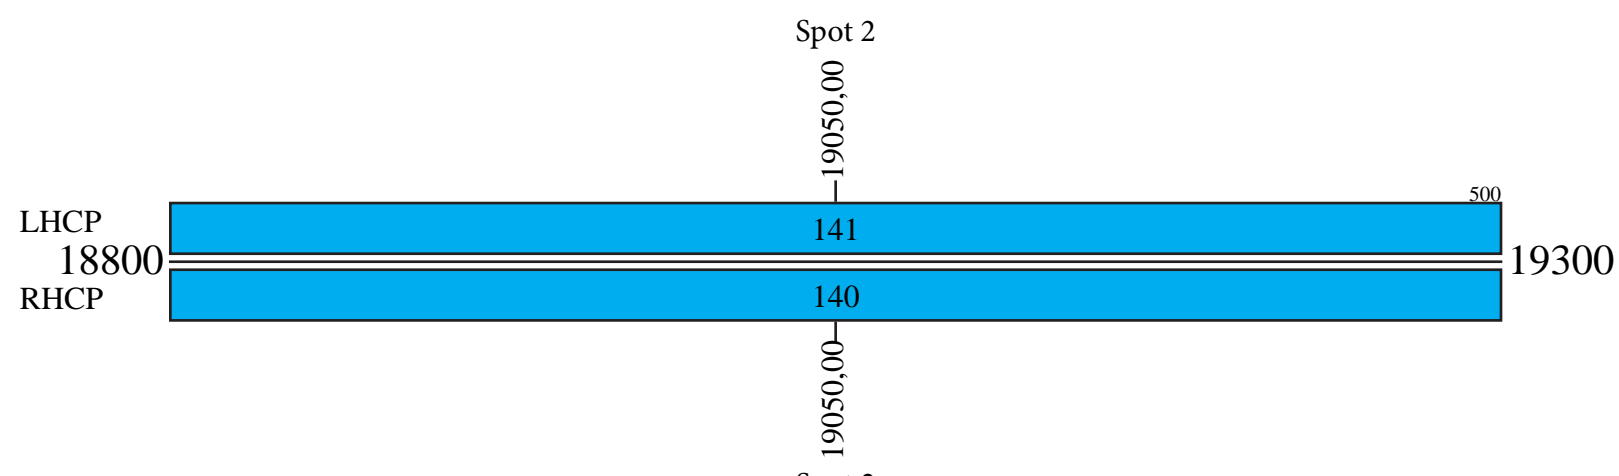

Telstar 19V

Frequency Plan Ka Band

Uplink

Downlink