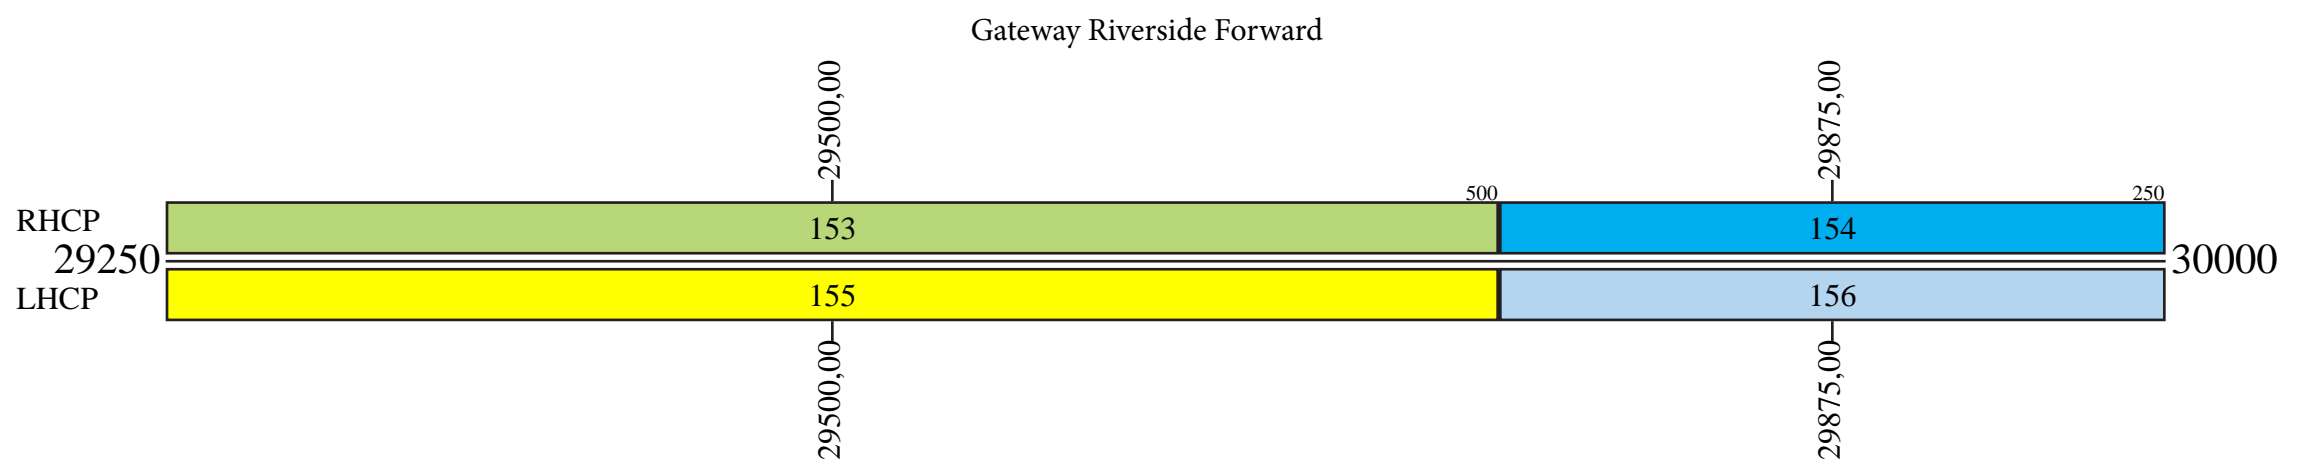

Gateway Spokane Return

Telstar 19V

Frequency Plan Ka Band

Uplink

Downlink

Telstar 19V

Frequency Plan Ka Band

Uplink