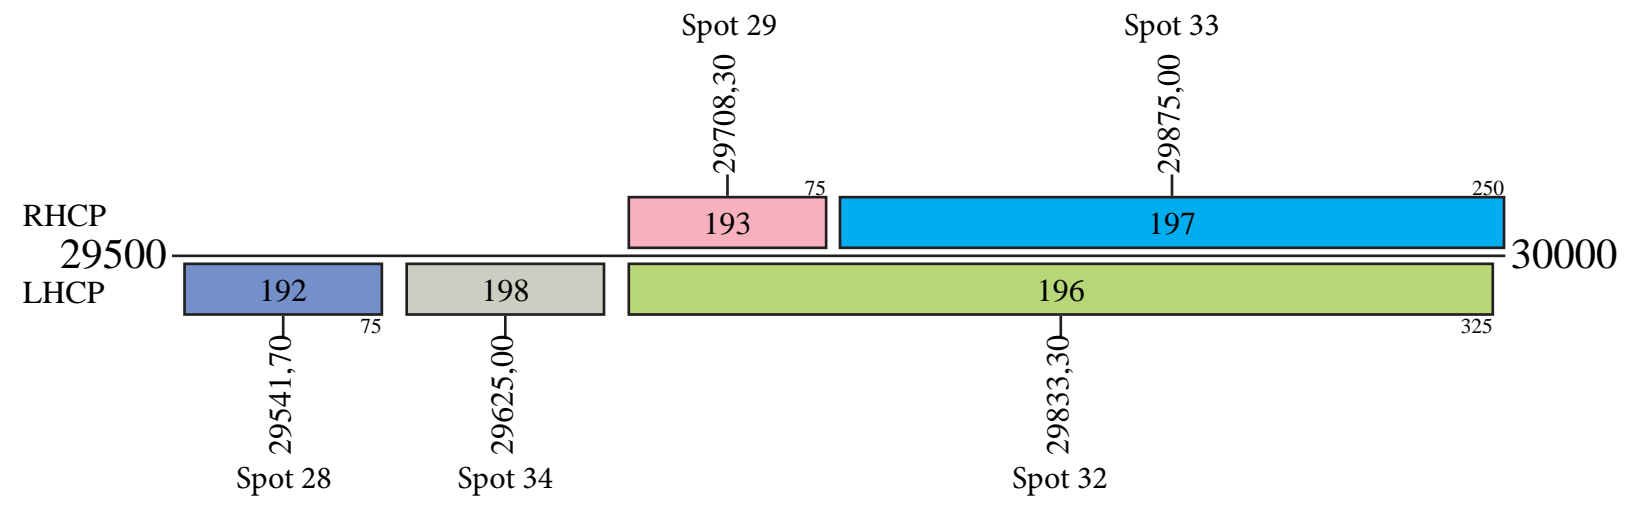

Telstar 19V

Frequency Plan Ka Band

Uplink