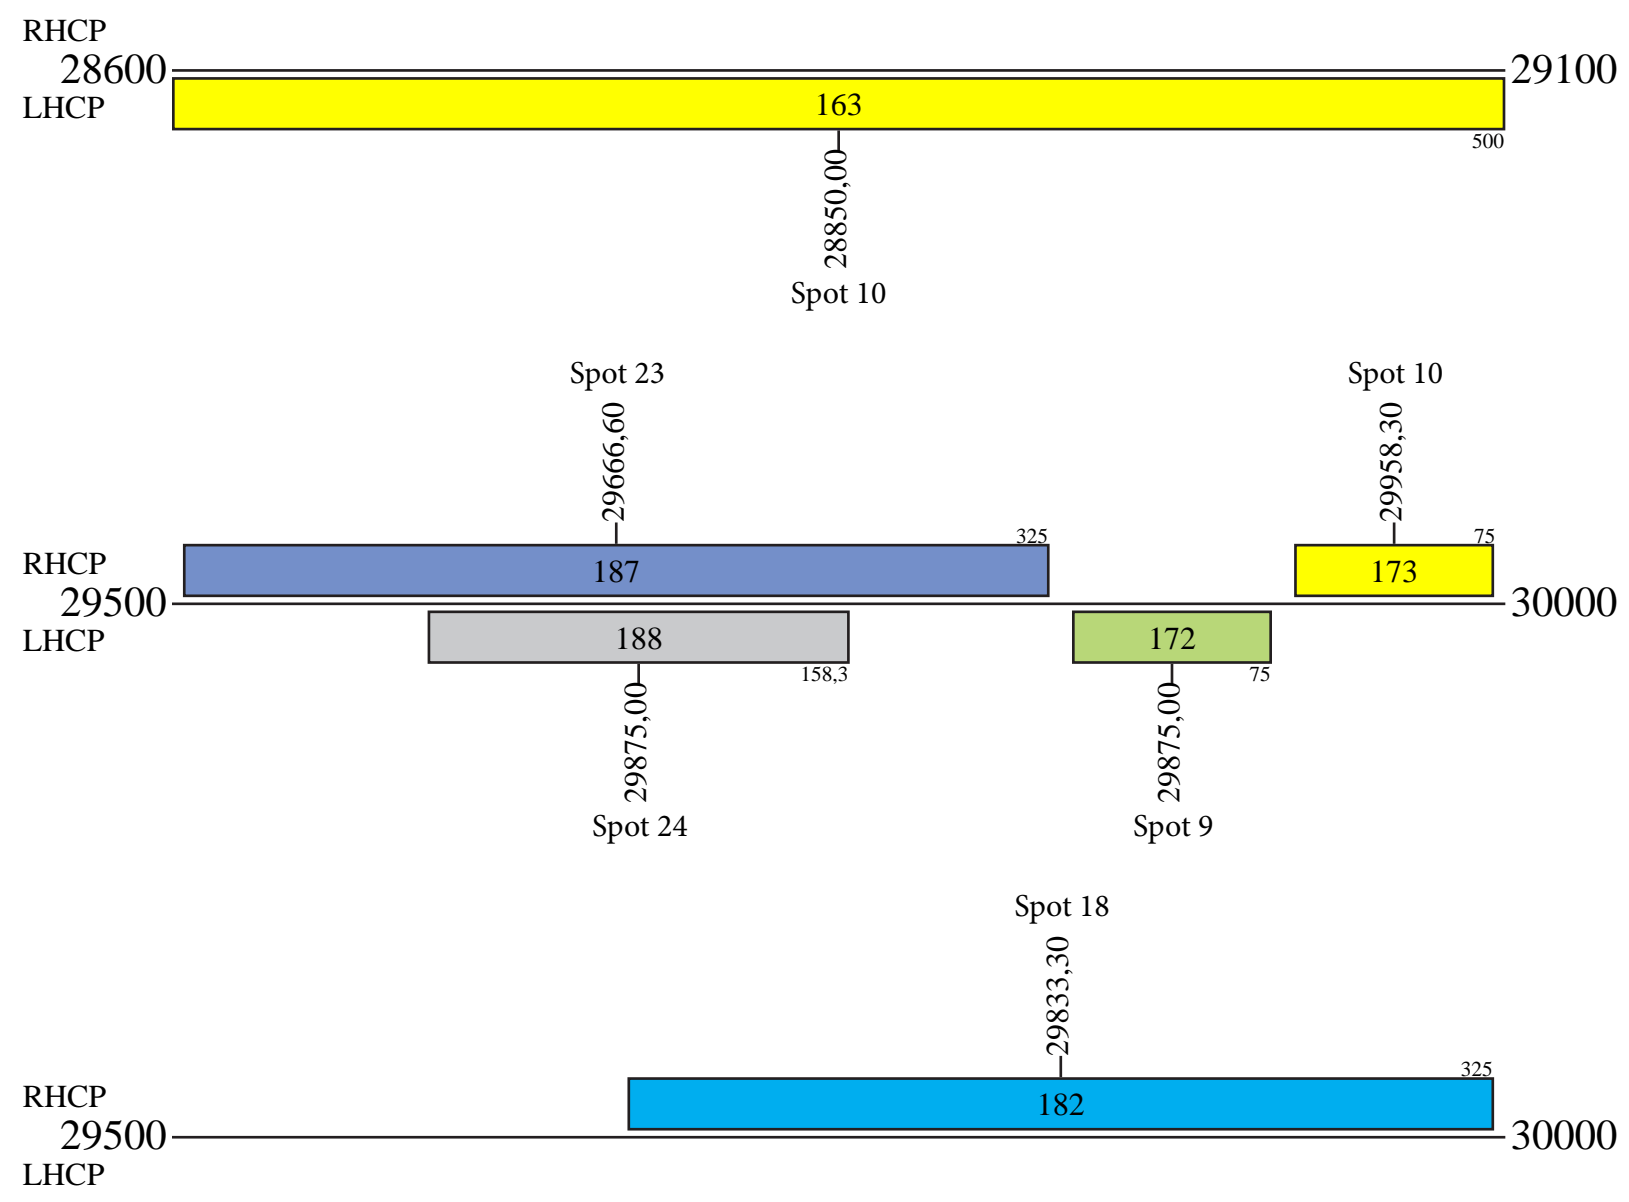

Uplink

Downlink

Telstar 19V

Frequency Plan Ka Band

Uplink

Downlink

Gateway Spokane Return

Gateway Spokane Return