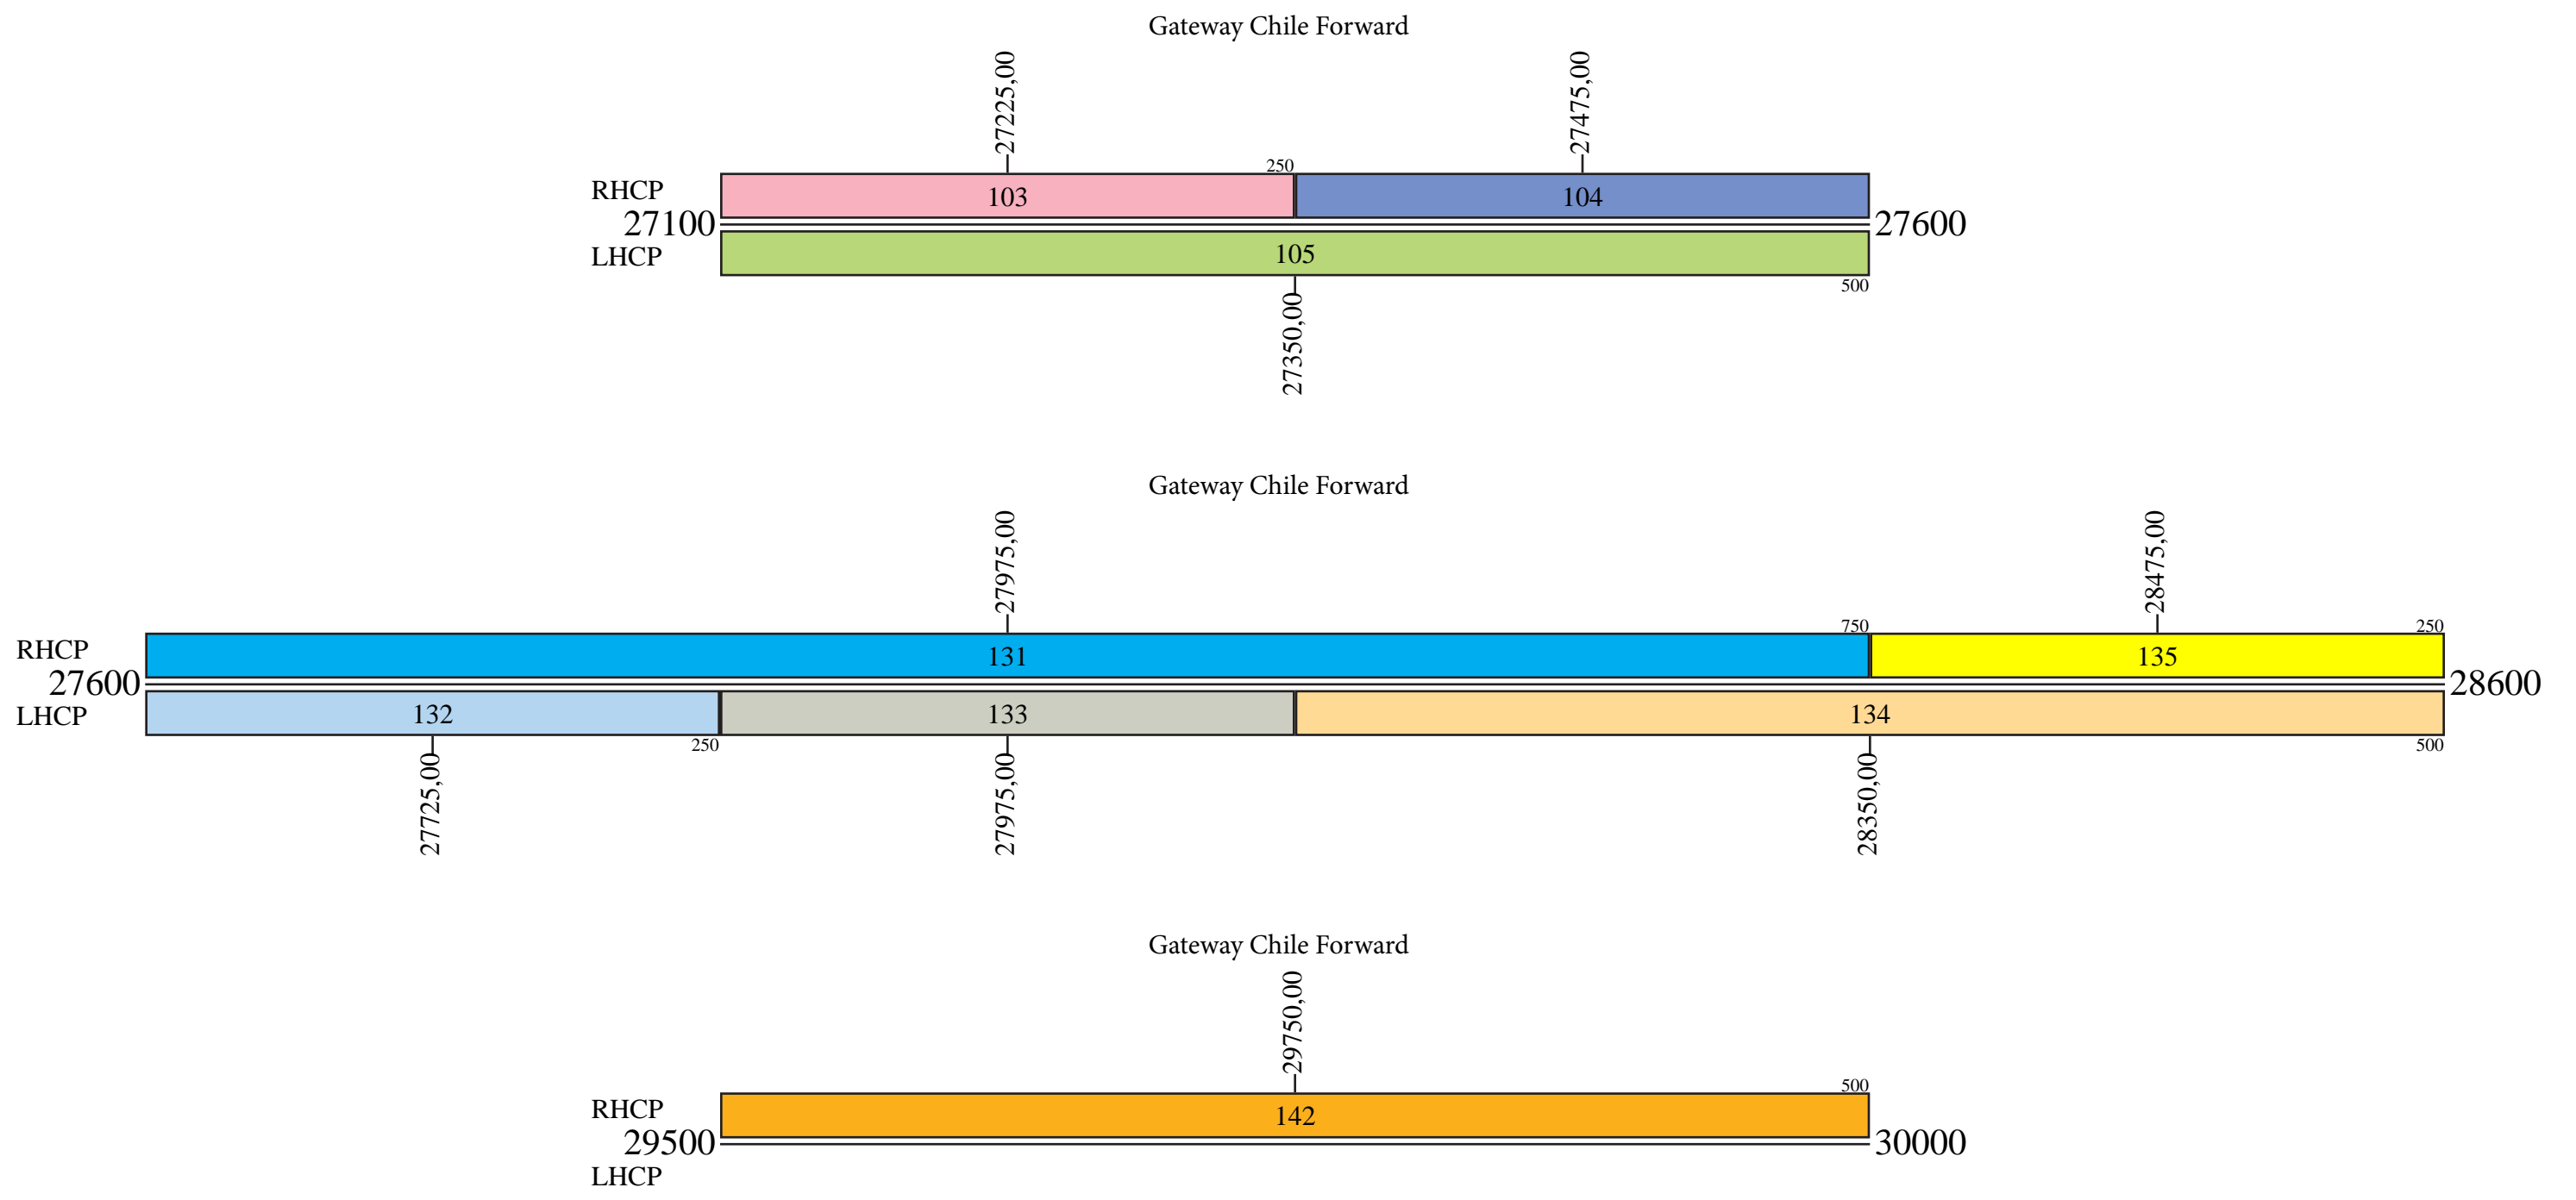

Telstar 19V

Frequency Plan Ku Band

Uplink

- Command 1: 13751,00 H Global
- Command 2: 13751,00 V Global
- Command 3: 13751,00 R Omni
- Command 4: 13753,00 H Global
- Command 5: 13753,00 V Global
- Command 6: 13753,00 R Omni
- Telemetry 1: 11450,00 H Global
- Telemetry 2: 11450,00 V Global
- Telemetry 3: 11450,00 R Omni
- Telemetry 4: 11452,00 H Global
- Telemetry 5: 11452,00 V Global
- Telemetry 6: 11452,00 R Omni

Telstar 19V

Frequency Plan Ku Band

Downlink

Telstar 19V

Frequency Plan Ka Band

Uplink

Downlink

Telstar 19V

Frequency Plan Ka Band

Uplink

Downlink

Gateway Chile Return

Gateway Chile Return

Gateway Chile Return

Telstar 19V

Frequency Plan Ka Band