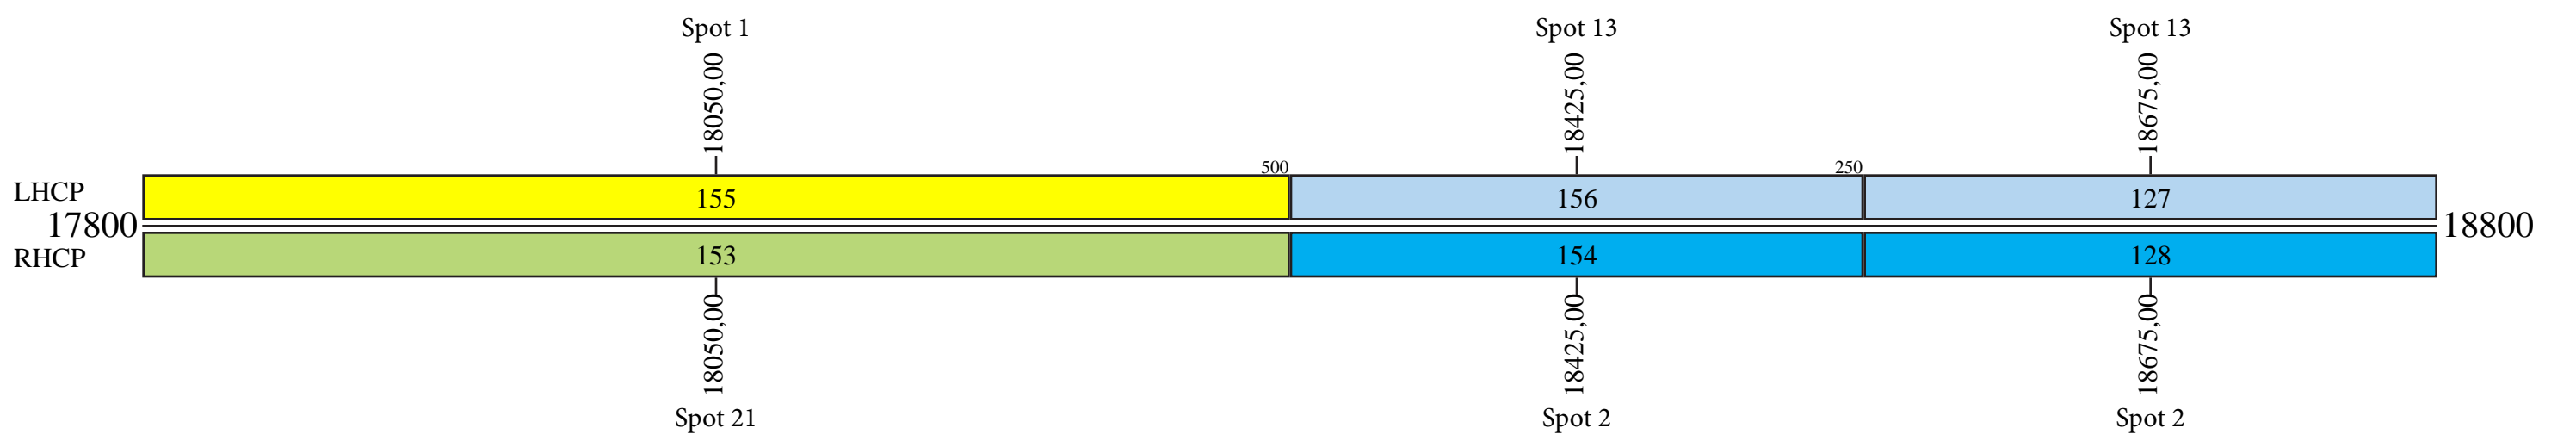

Telstar 19V

Frequency Plan Ka Band

Uplink

Downlink