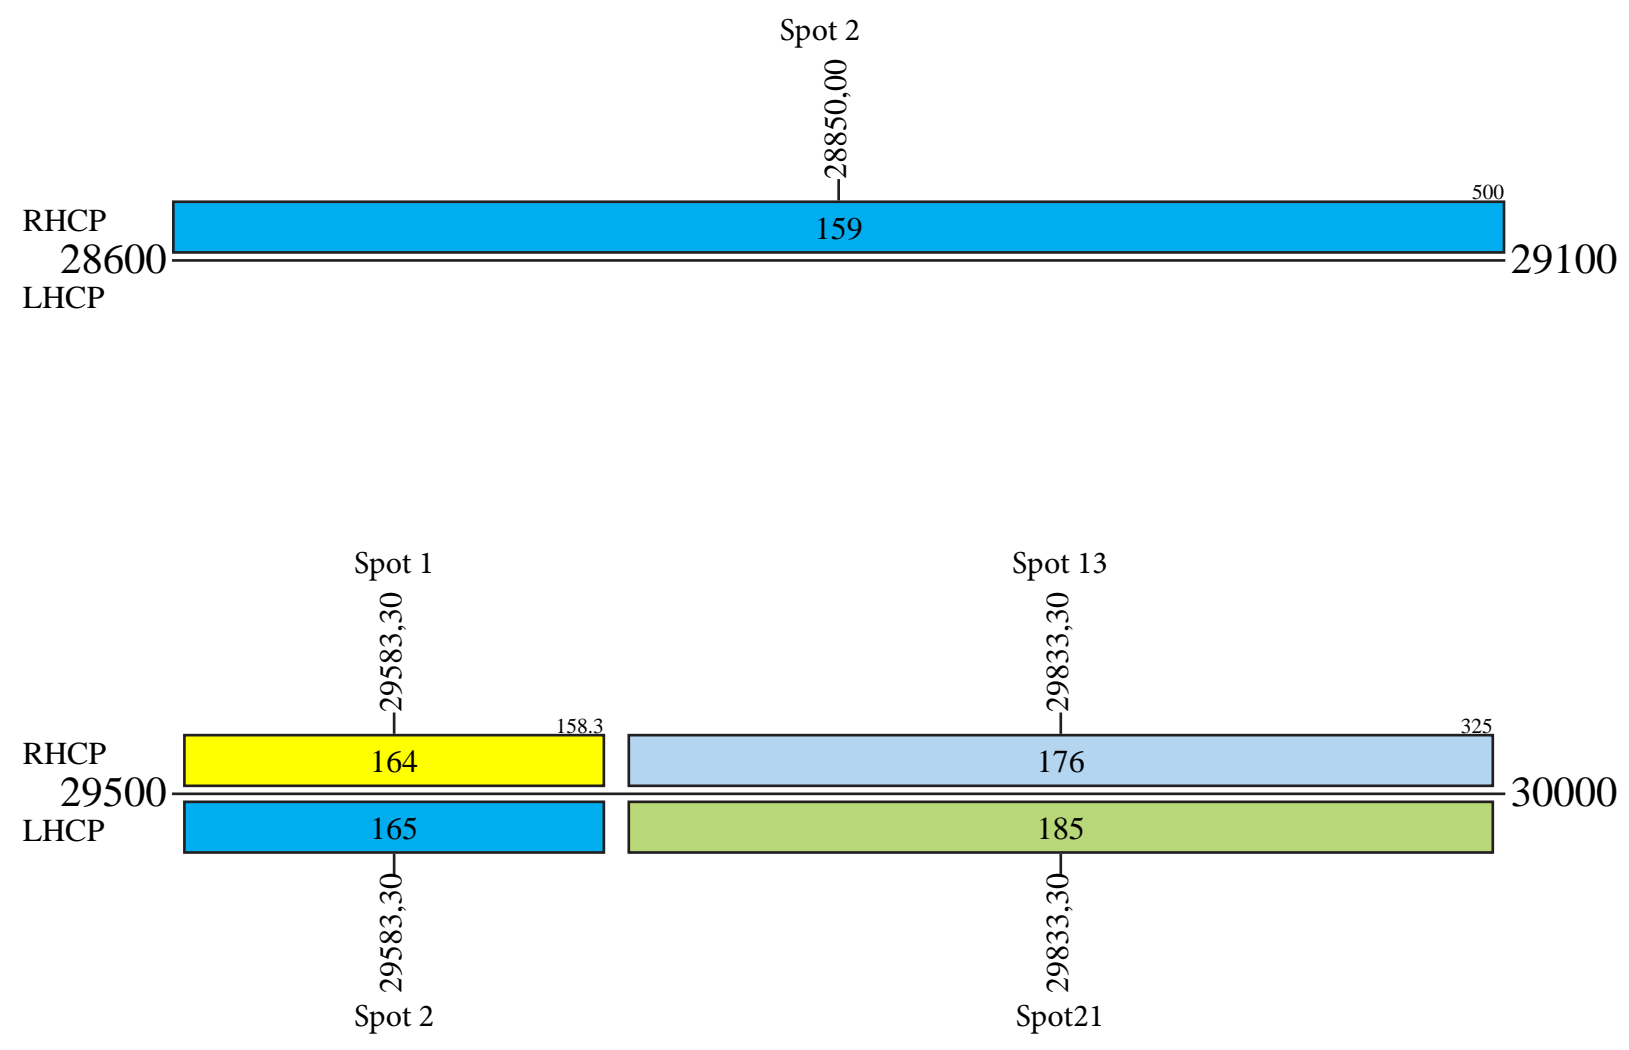

Telstar 19V

Frequency Plan Ka Band

Uplink