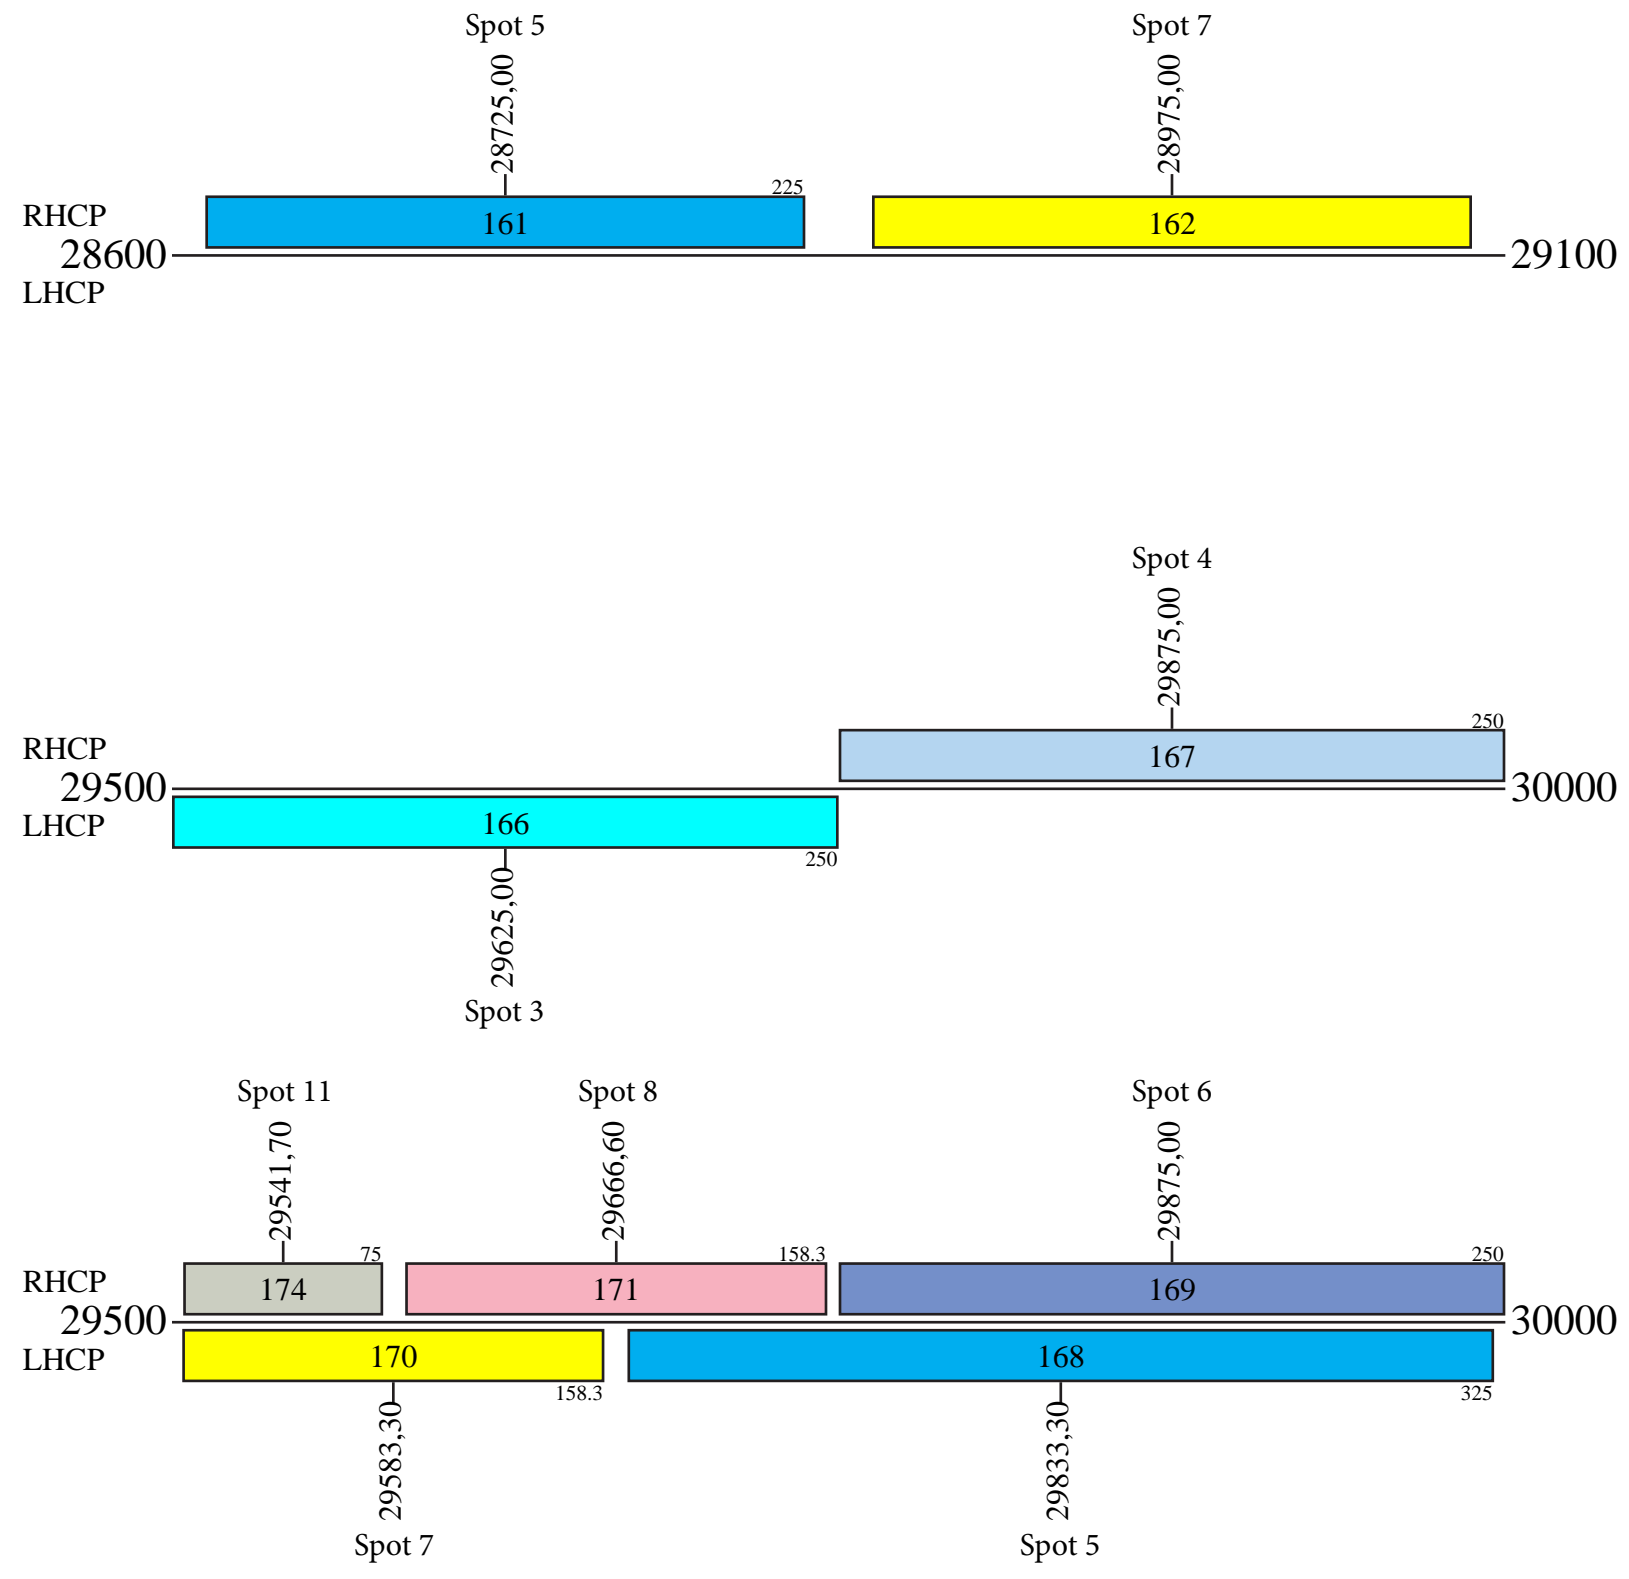

Telstar 19V

Frequency Plan Ku Band

Uplink

- Command 1: 13751,00 H Global
- Command 2: 13751,00 V Global
- Command 3: 13751,00 R Omni
- Command 4: 13753,00 H Global
- Command 5: 13753,00 V Global
- Command 6: 13753,00 R Omni
- Telemetry 1: 11450,00 H Global
- Telemetry 2: 11450,00 V Global
- Telemetry 3: 11450,00 R Omni
- Telemetry 4: 11452,00 H Global
- Telemetry 5: 11452,00 V Global
- Telemetry 6: 11452,00 R Omni

Uplink

Downlink

Telstar 19V

Frequency Plan Ka Band

Uplink

Downlink

Telstar 19V

Frequency Plan Ka Band