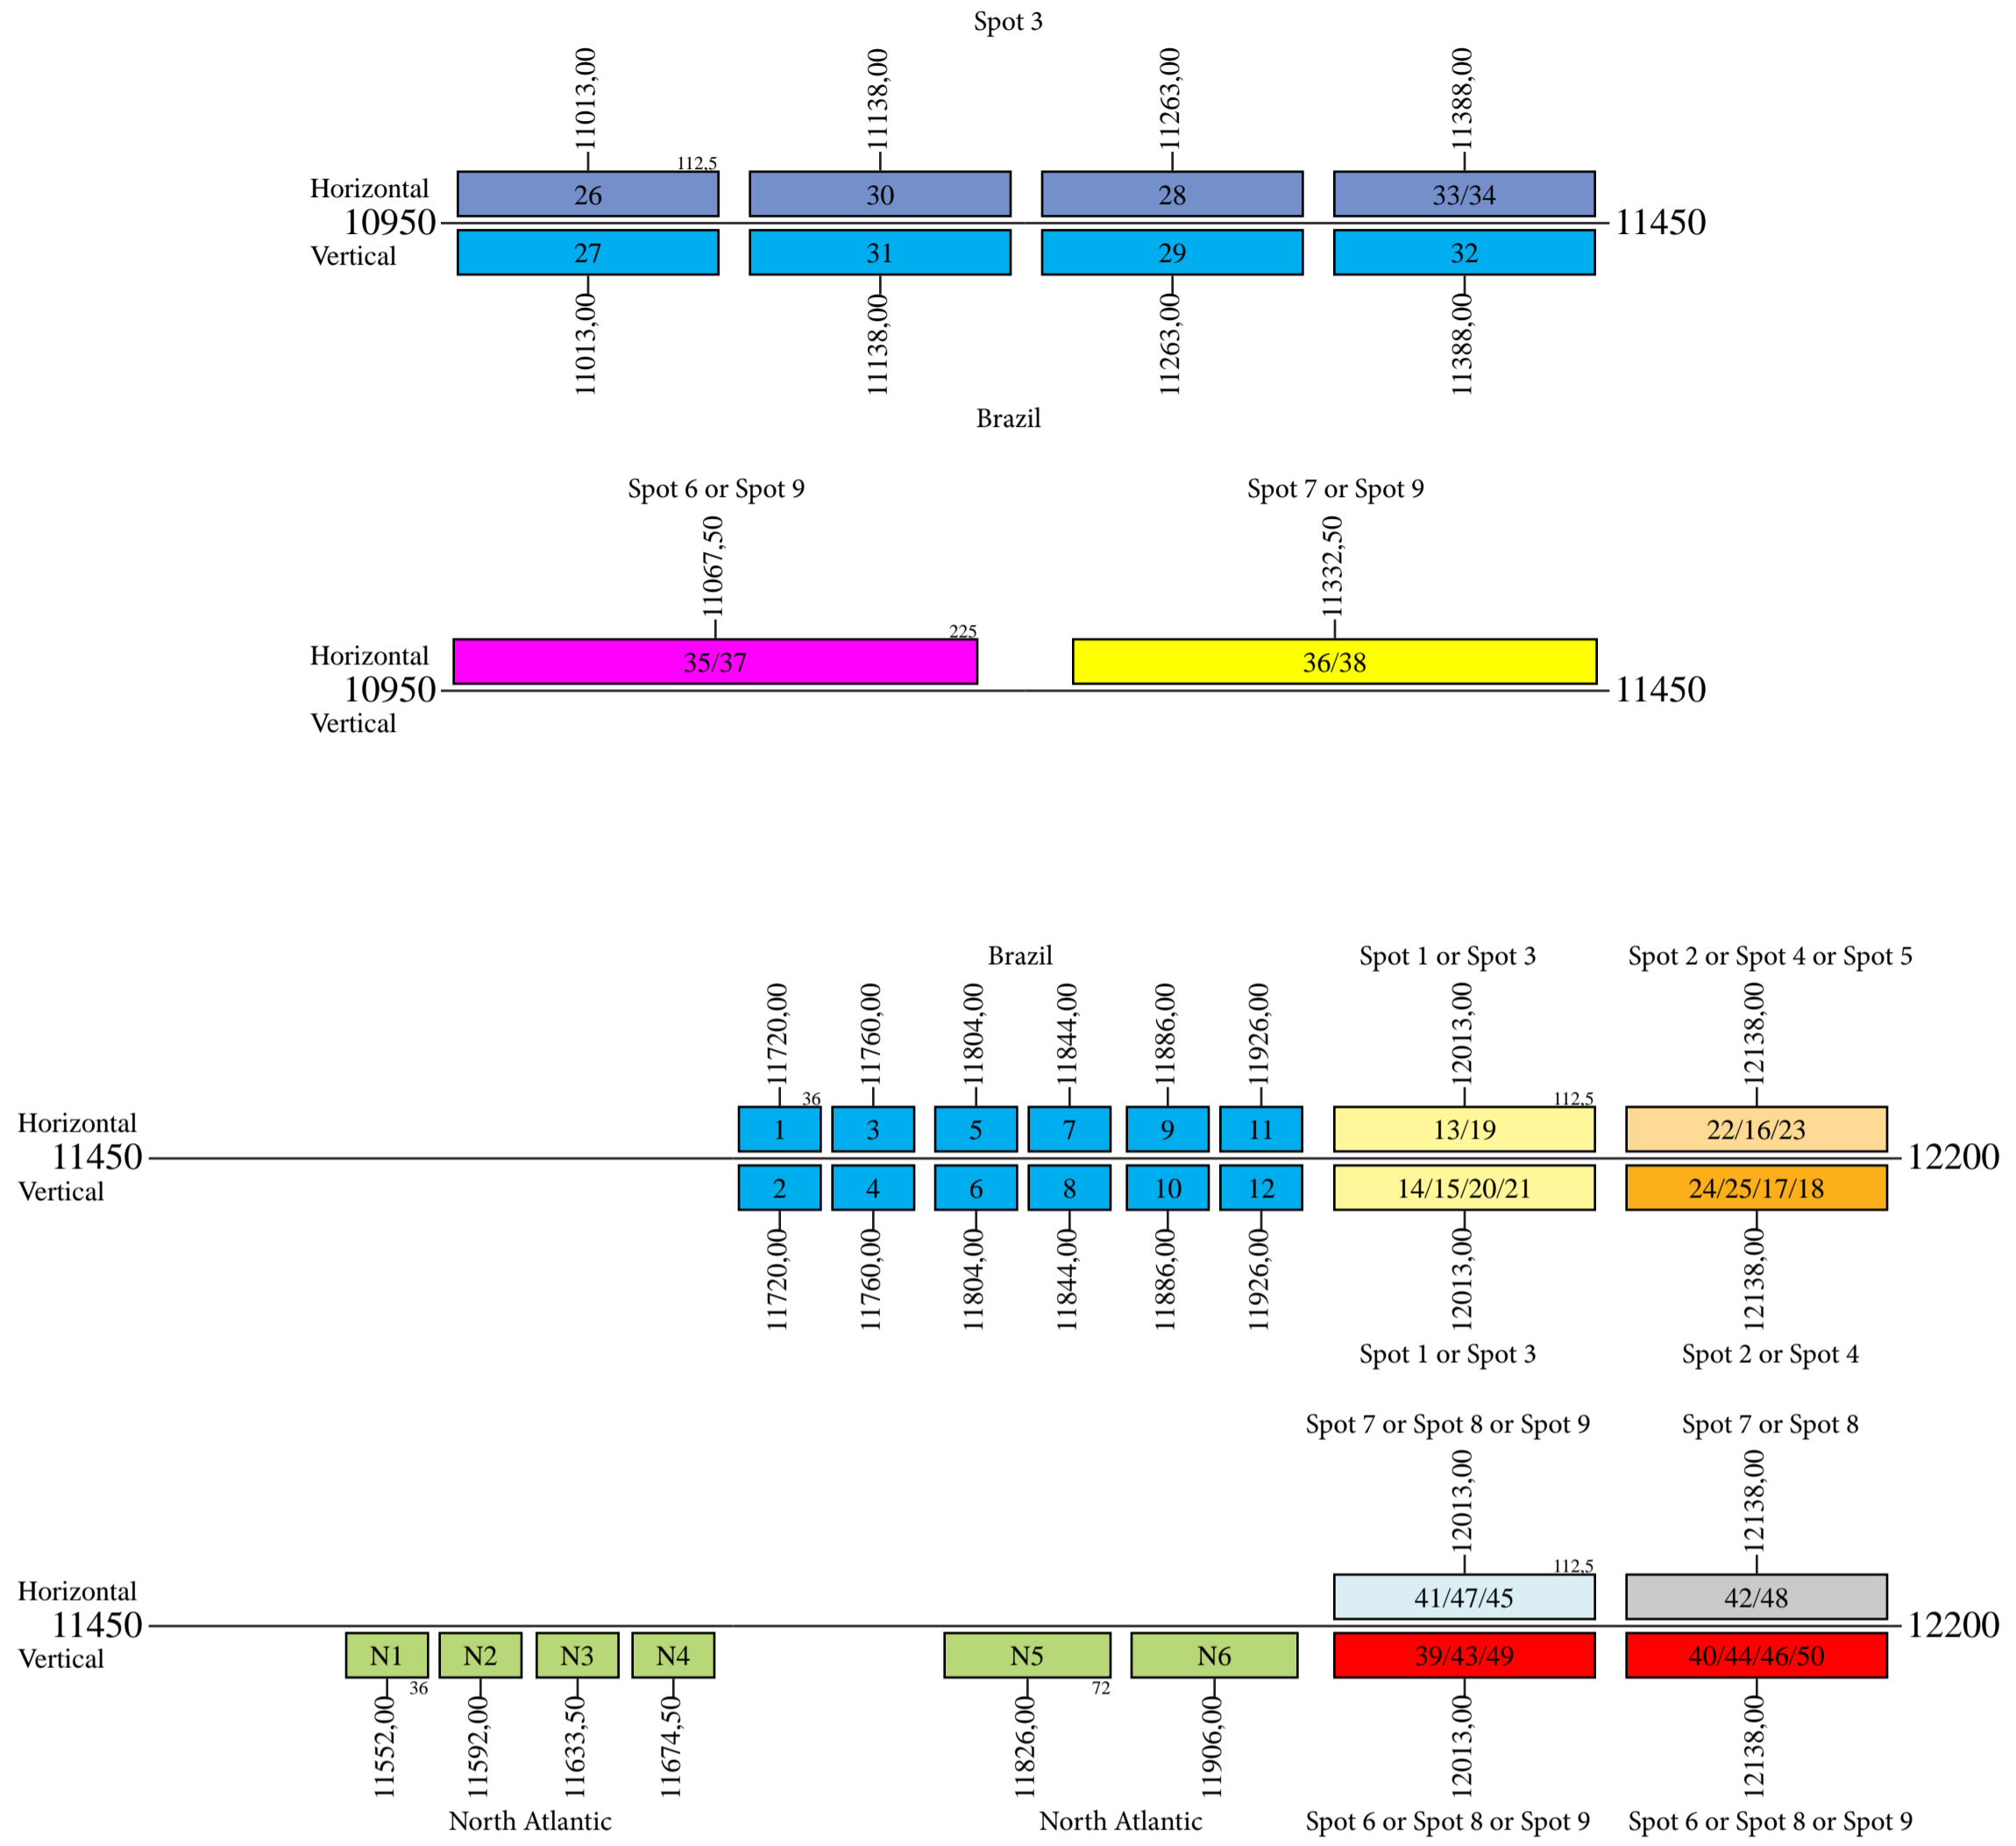

Telstar 19V

Frequency Plan Ku Band

Uplink

- Command 1: 13751,00 H Global
- Command 2: 13751,00 V Global
- Command 3: 13751,00 R Omni
- Command 4: 13753,00 H Global
- Command 5: 13753,00 V Global
- Command 6: 13753,00 R Omni
- Telemetry 1: 11450,00 H Global
- Telemetry 2: 11450,00 V Global
- Telemetry 3: 11450,00 R Omni
- Telemetry 4: 11452,00 H Global
- Telemetry 5: 11452,00 V Global
- Telemetry 6: 11452,00 R Omni

Telstar 19V

Frequency Plan Ku Band

Downlink

Telstar 19V

Frequency Plan Ka Band

Uplink

Downlink

Telstar 19V

Frequency Plan Ka Band

Uplink

Downlink

Gateway Chile Return

Gateway Chile Return

Gateway Chile Return

Telstar 19V

Frequency Plan Ka Band