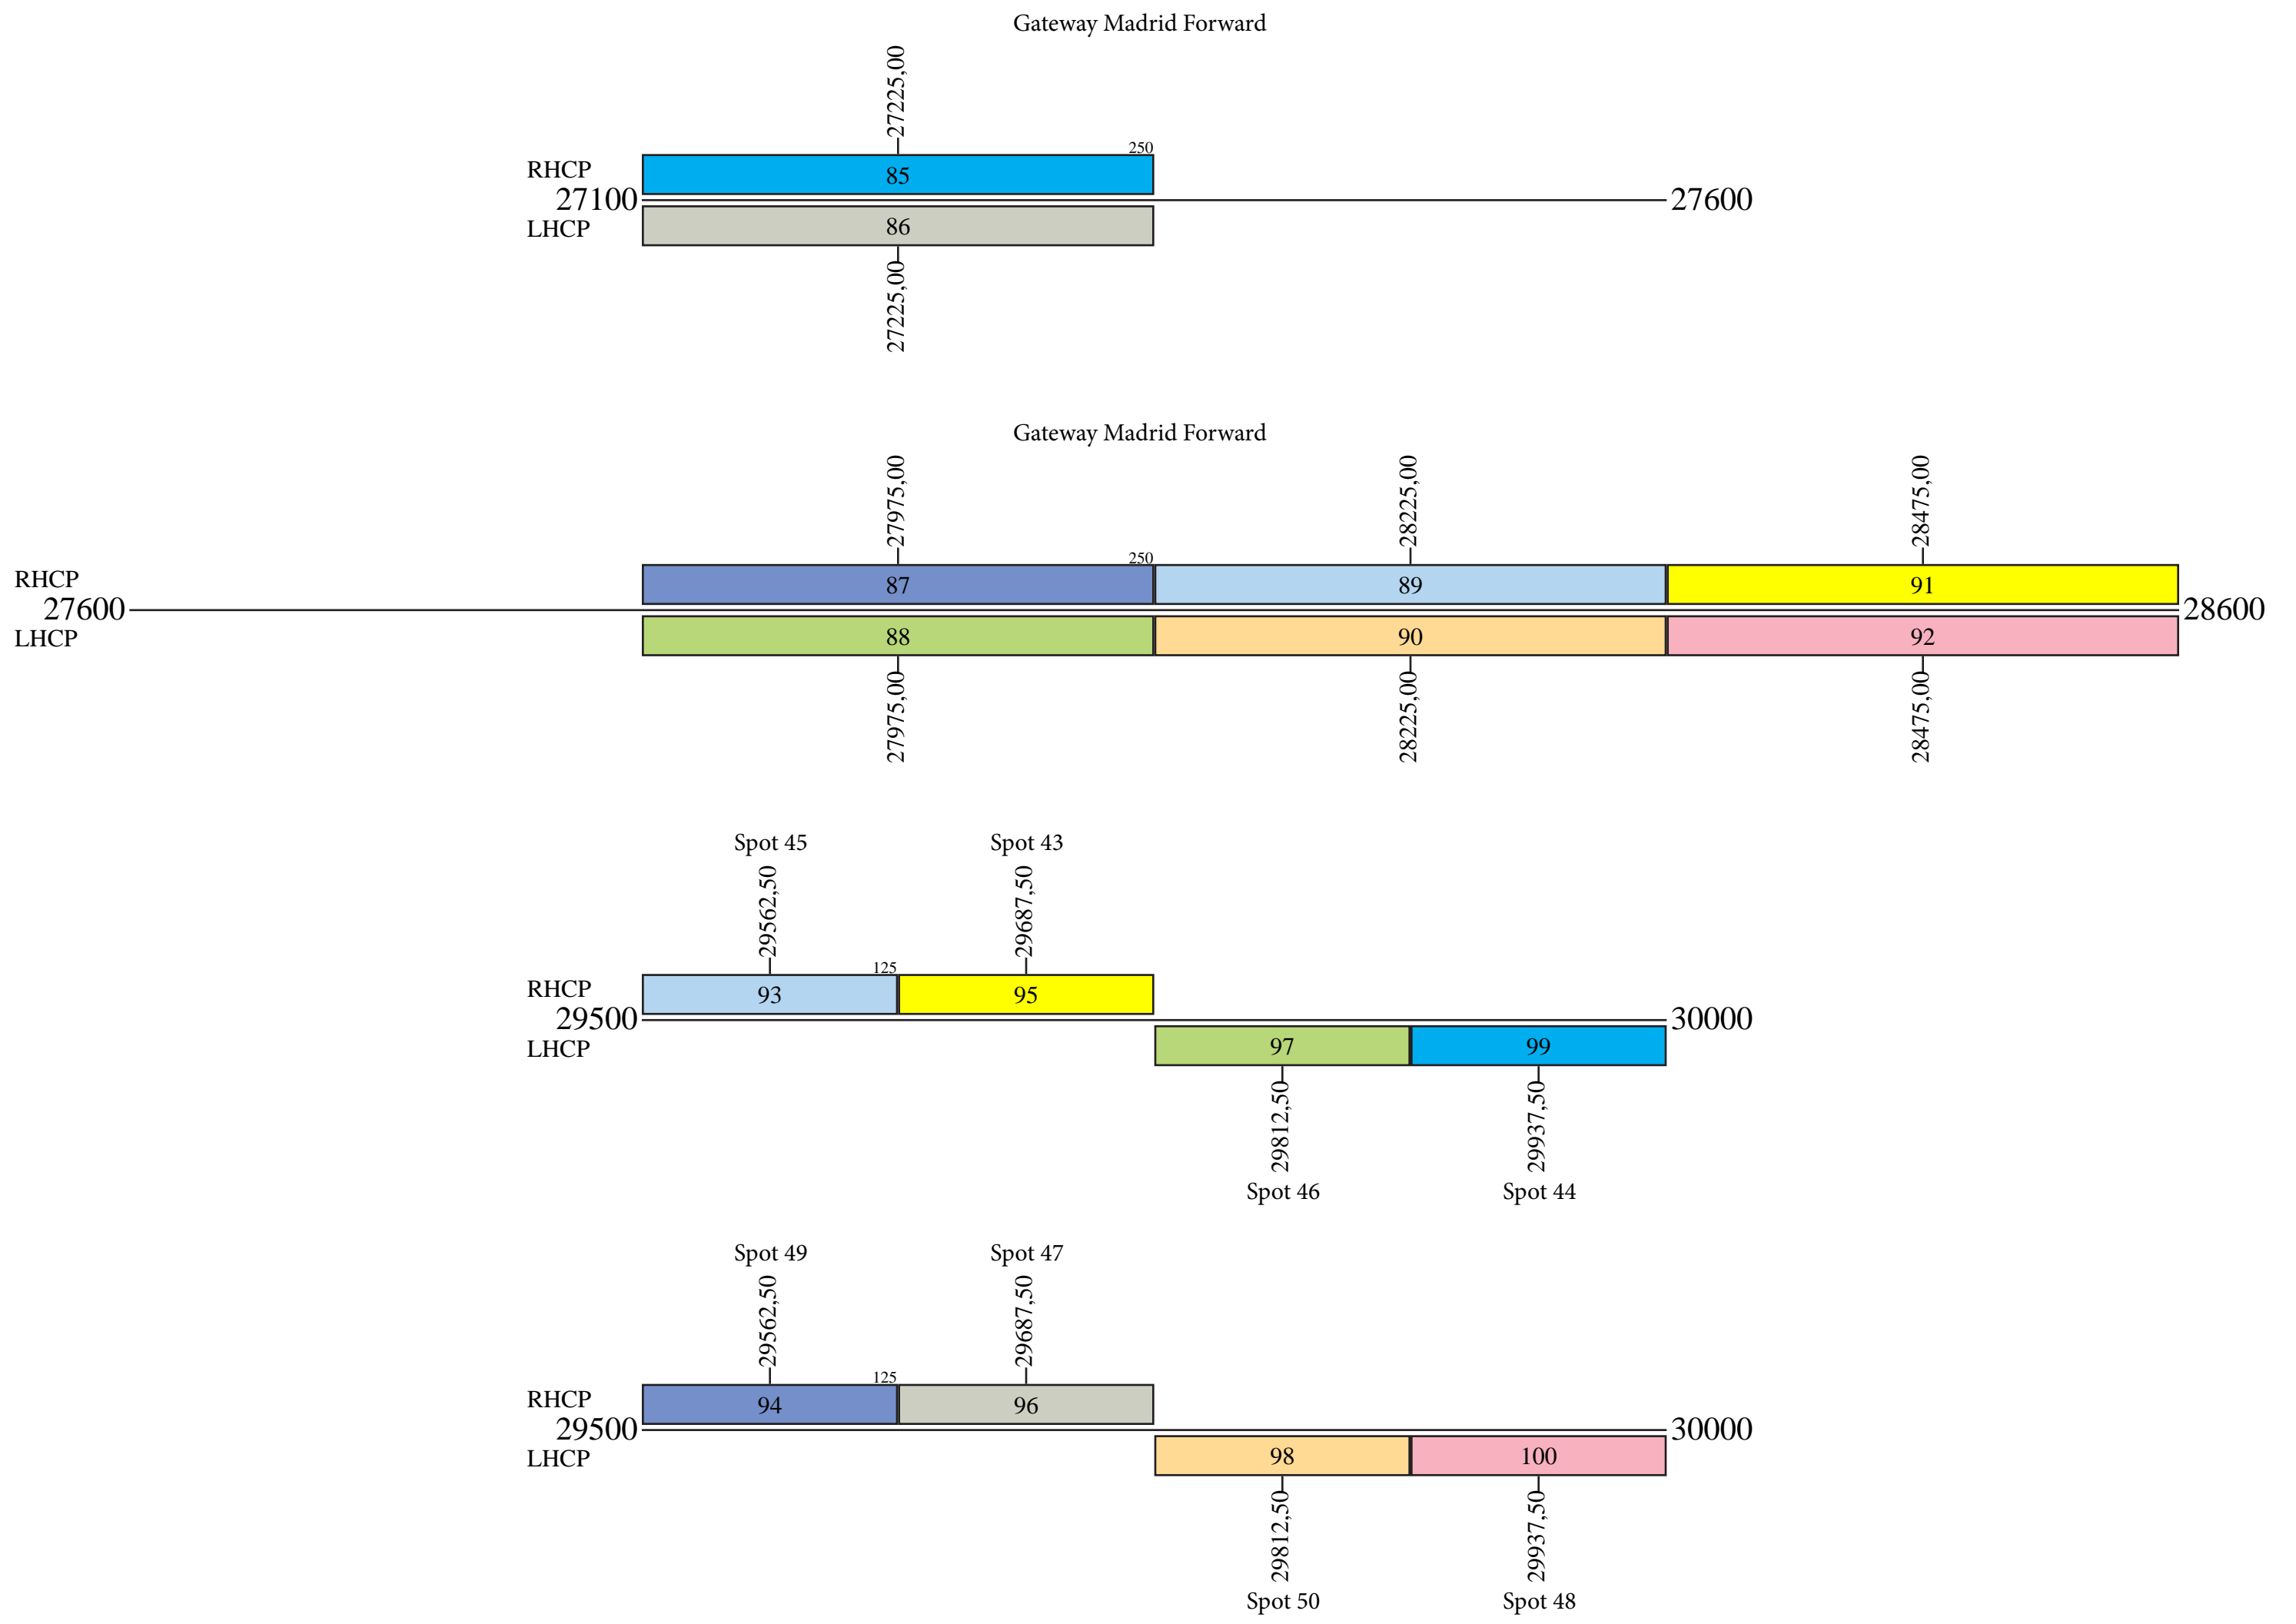

Telstar 19V

Frequency Plan Ku Band

Uplink

- Command 1: 13751,00 H Global
- Command 2: 13751,00 V Global
- Command 3: 13751,00 R Omni
- Command 4: 13753,00 H Global
- Command 5: 13753,00 V Global
- Command 6: 13753,00 R Omni
- Telemetry 1: 11450,00 H Global
- Telemetry 2: 11450,00 V Global
- Telemetry 3: 11450,00 R Omni
- Telemetry 4: 11452,00 H Global
- Telemetry 5: 11452,00 V Global
- Telemetry 6: 11452,00 R Omni

Uplink

Downlink

Telstar 19V

Frequency Plan Ka Band

Uplink

Downlink

Telstar 19V

Frequency Plan Ka Band