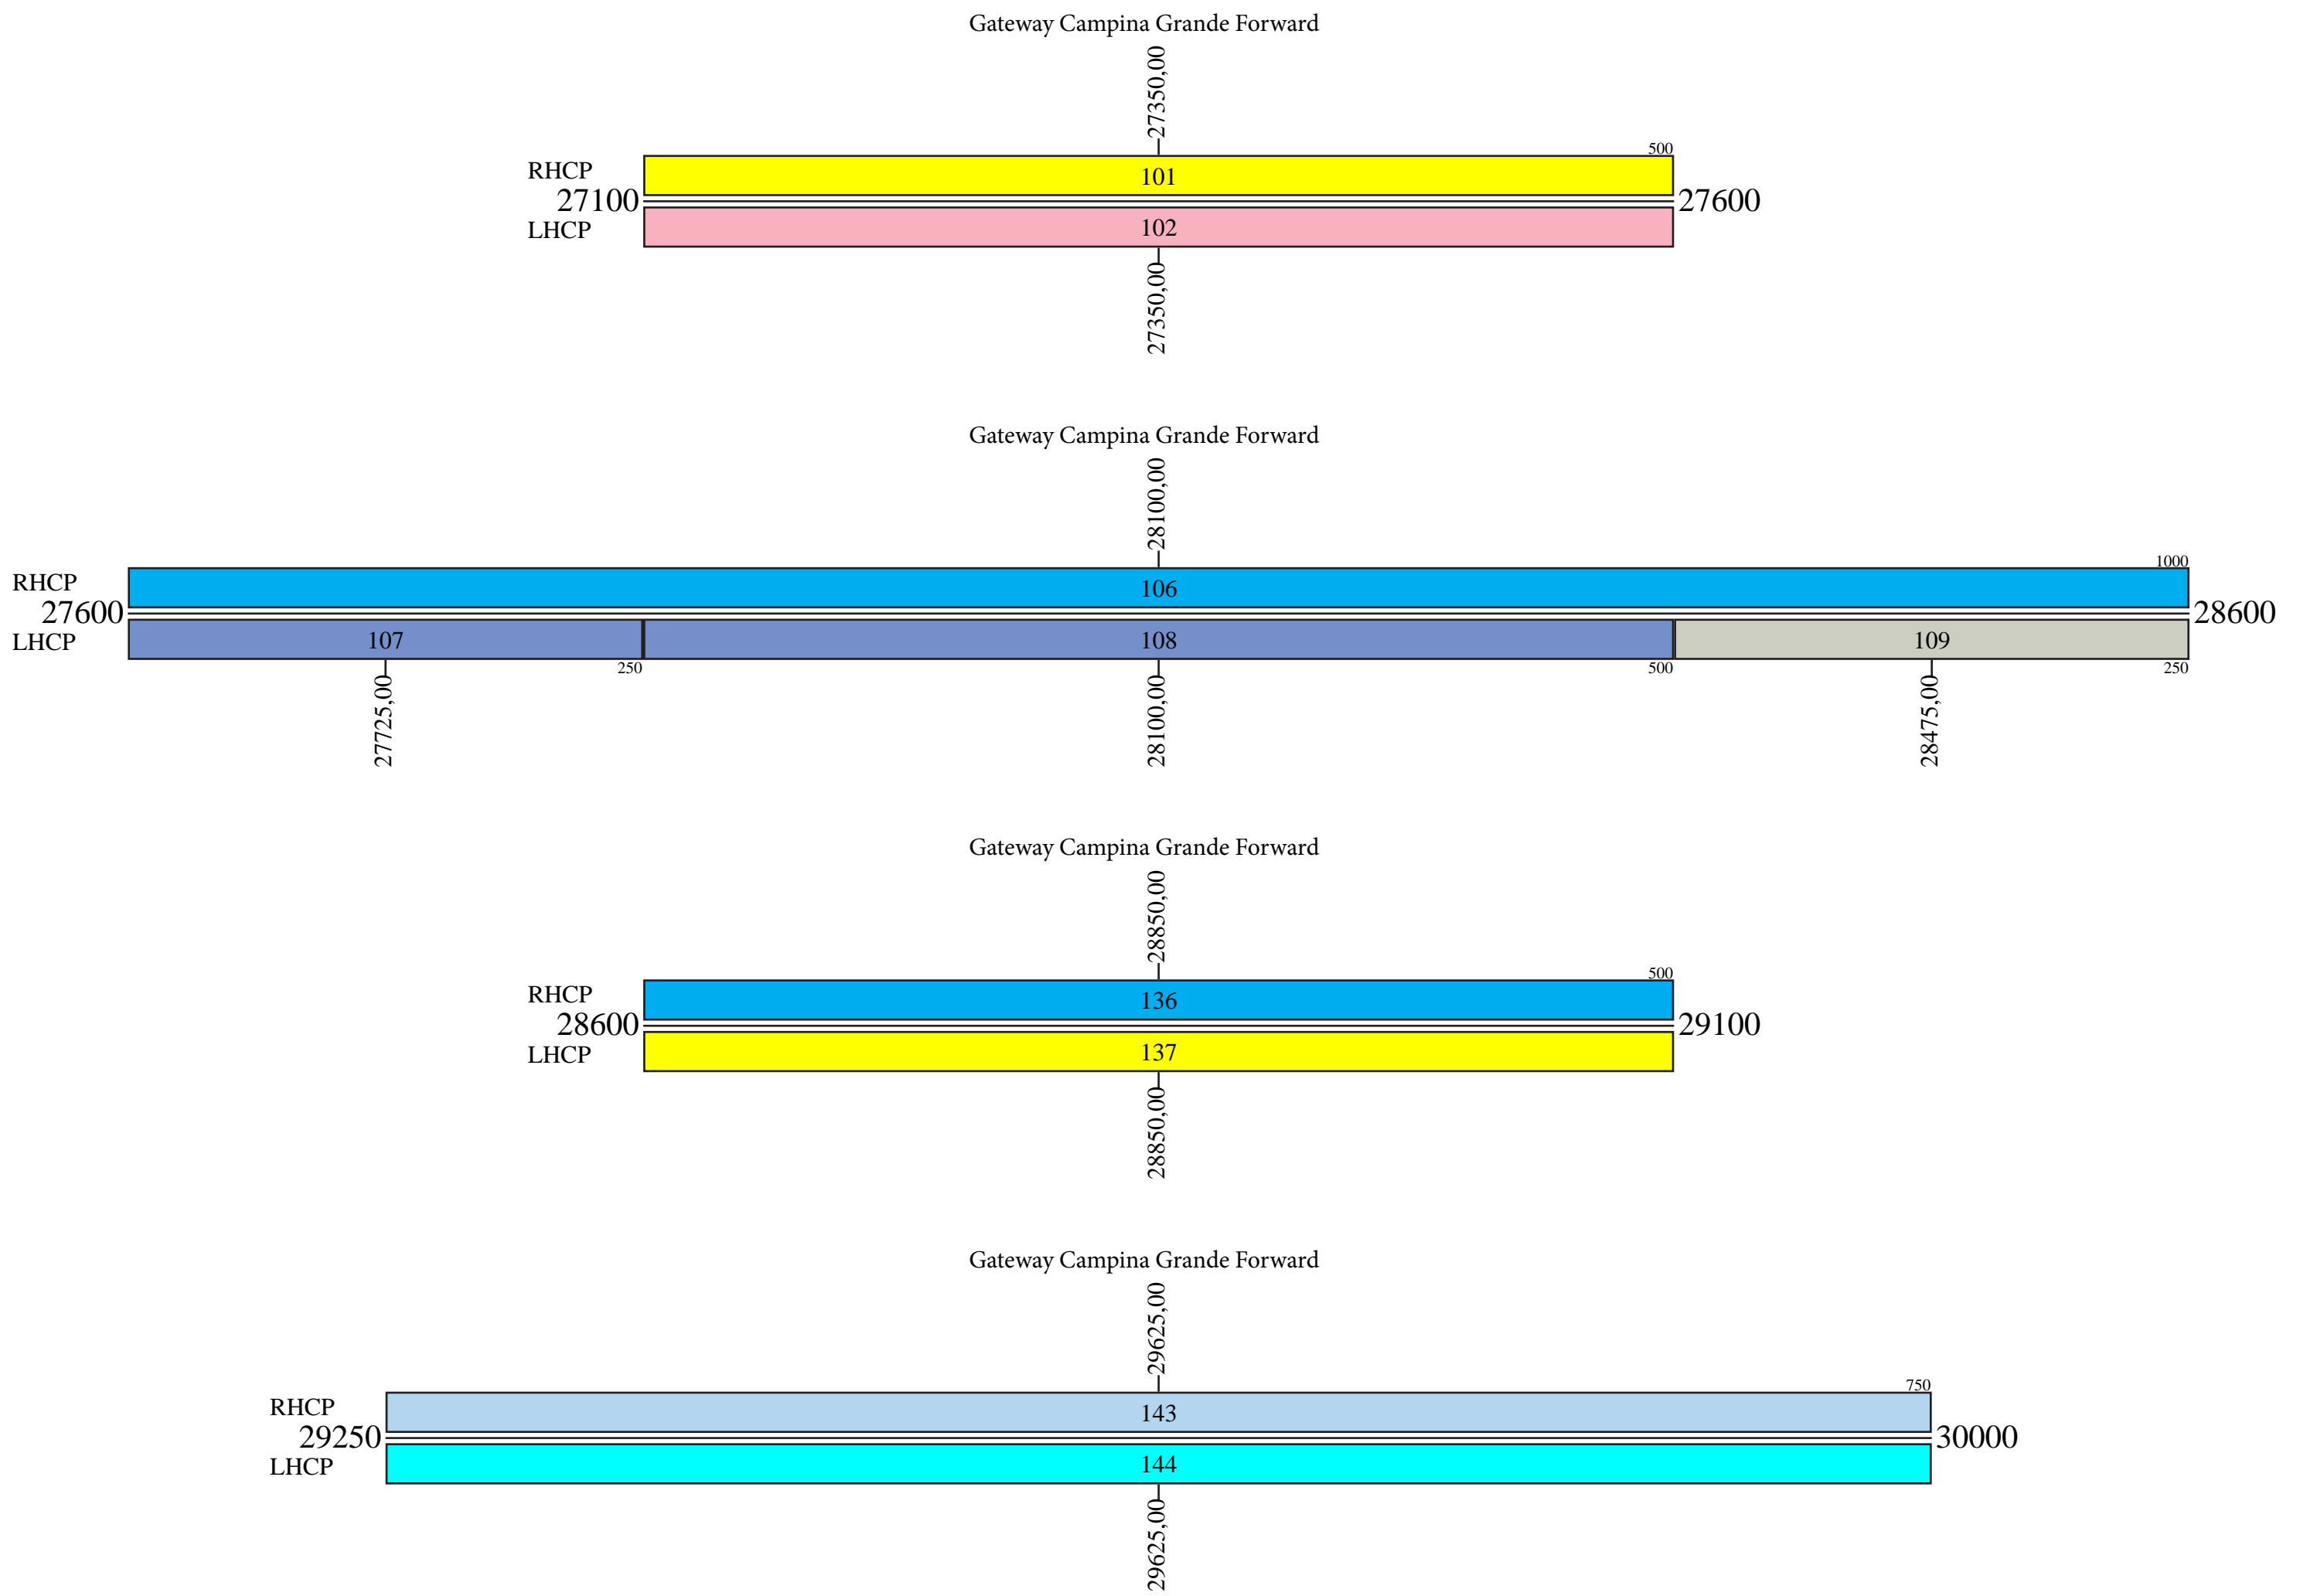

Telstar 19V

Frequency Plan Ku Band

Uplink

- Command 1: 13751,00 H Global
- Command 2: 13751,00 V Global
- Command 3: 13751,00 R Omni
- Command 4: 13753,00 H Global
- Command 5: 13753,00 V Global
- Command 6: 13753,00 R Omni
- Telemetry 1: 11450,00 H Global
- Telemetry 2: 11450,00 V Global
- Telemetry 3: 11450,00 R Omni
- Telemetry 4: 11452,00 H Global
- Telemetry 5: 11452,00 V Global
- Telemetry 6: 11452,00 R Omni

Telstar 19V

Frequency Plan Ku Band

Downlink

Telstar 19V

Frequency Plan Ka Band

Uplink

Downlink

Telstar 19V

Frequency Plan Ka Band

Uplink

Downlink

Gateway Chile Return

Gateway Chile Return

Gateway Chile Return

Telstar 19V

Frequency Plan Ka Band

Uplink

Downlink

Telstar 19V

Frequency Plan Ka Band

Uplink

Downlink

Telstar 19V

Frequency Plan Ka Band