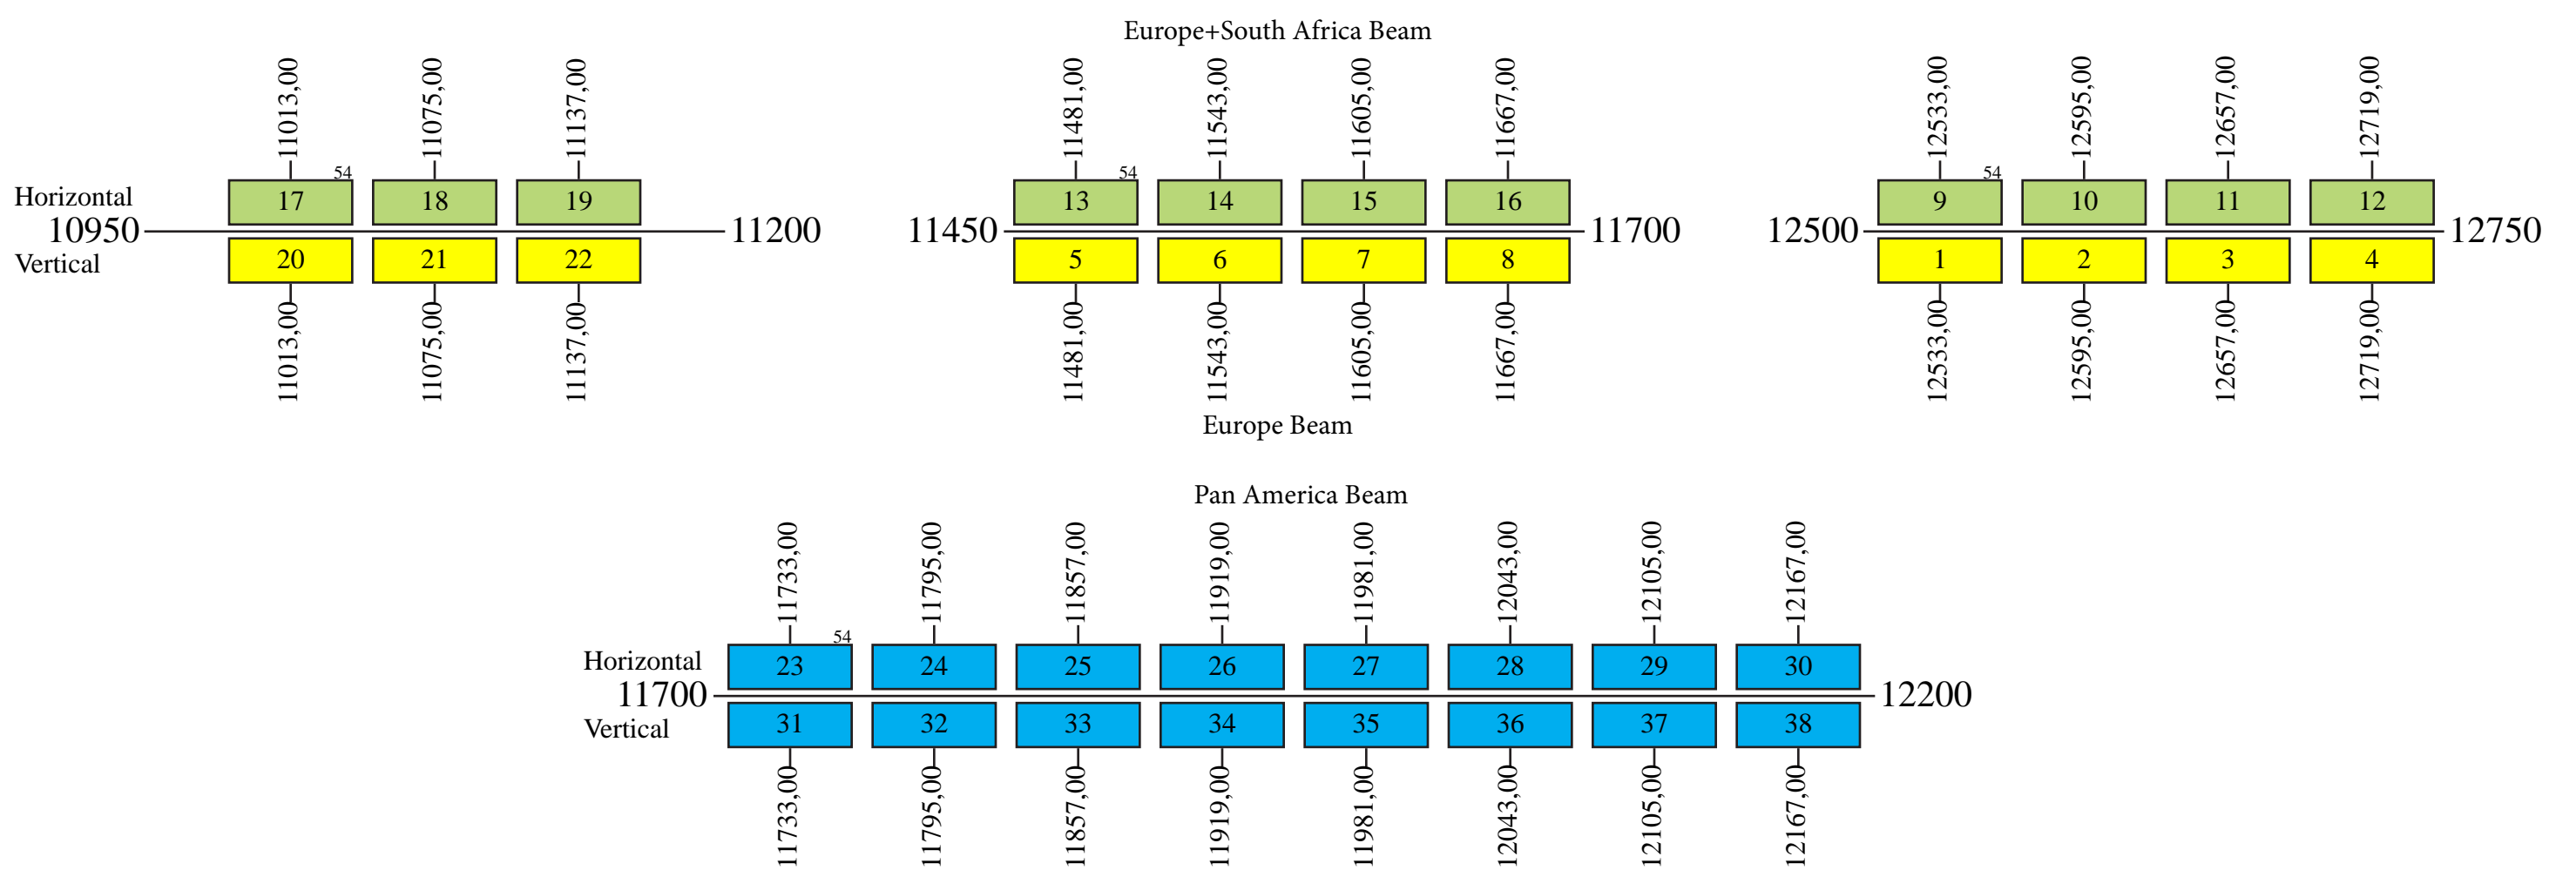

Telstar 12

Frequency Plan

Uplink

Downlink

- Note:**
- 1) Transponders 1 and 23 are network pair
 - 2) Transponders 2 and 24 are network pair
 - 3) Transponders 9 and 31 are network pair
 - 4) Transponders 10 and 32 are network pair