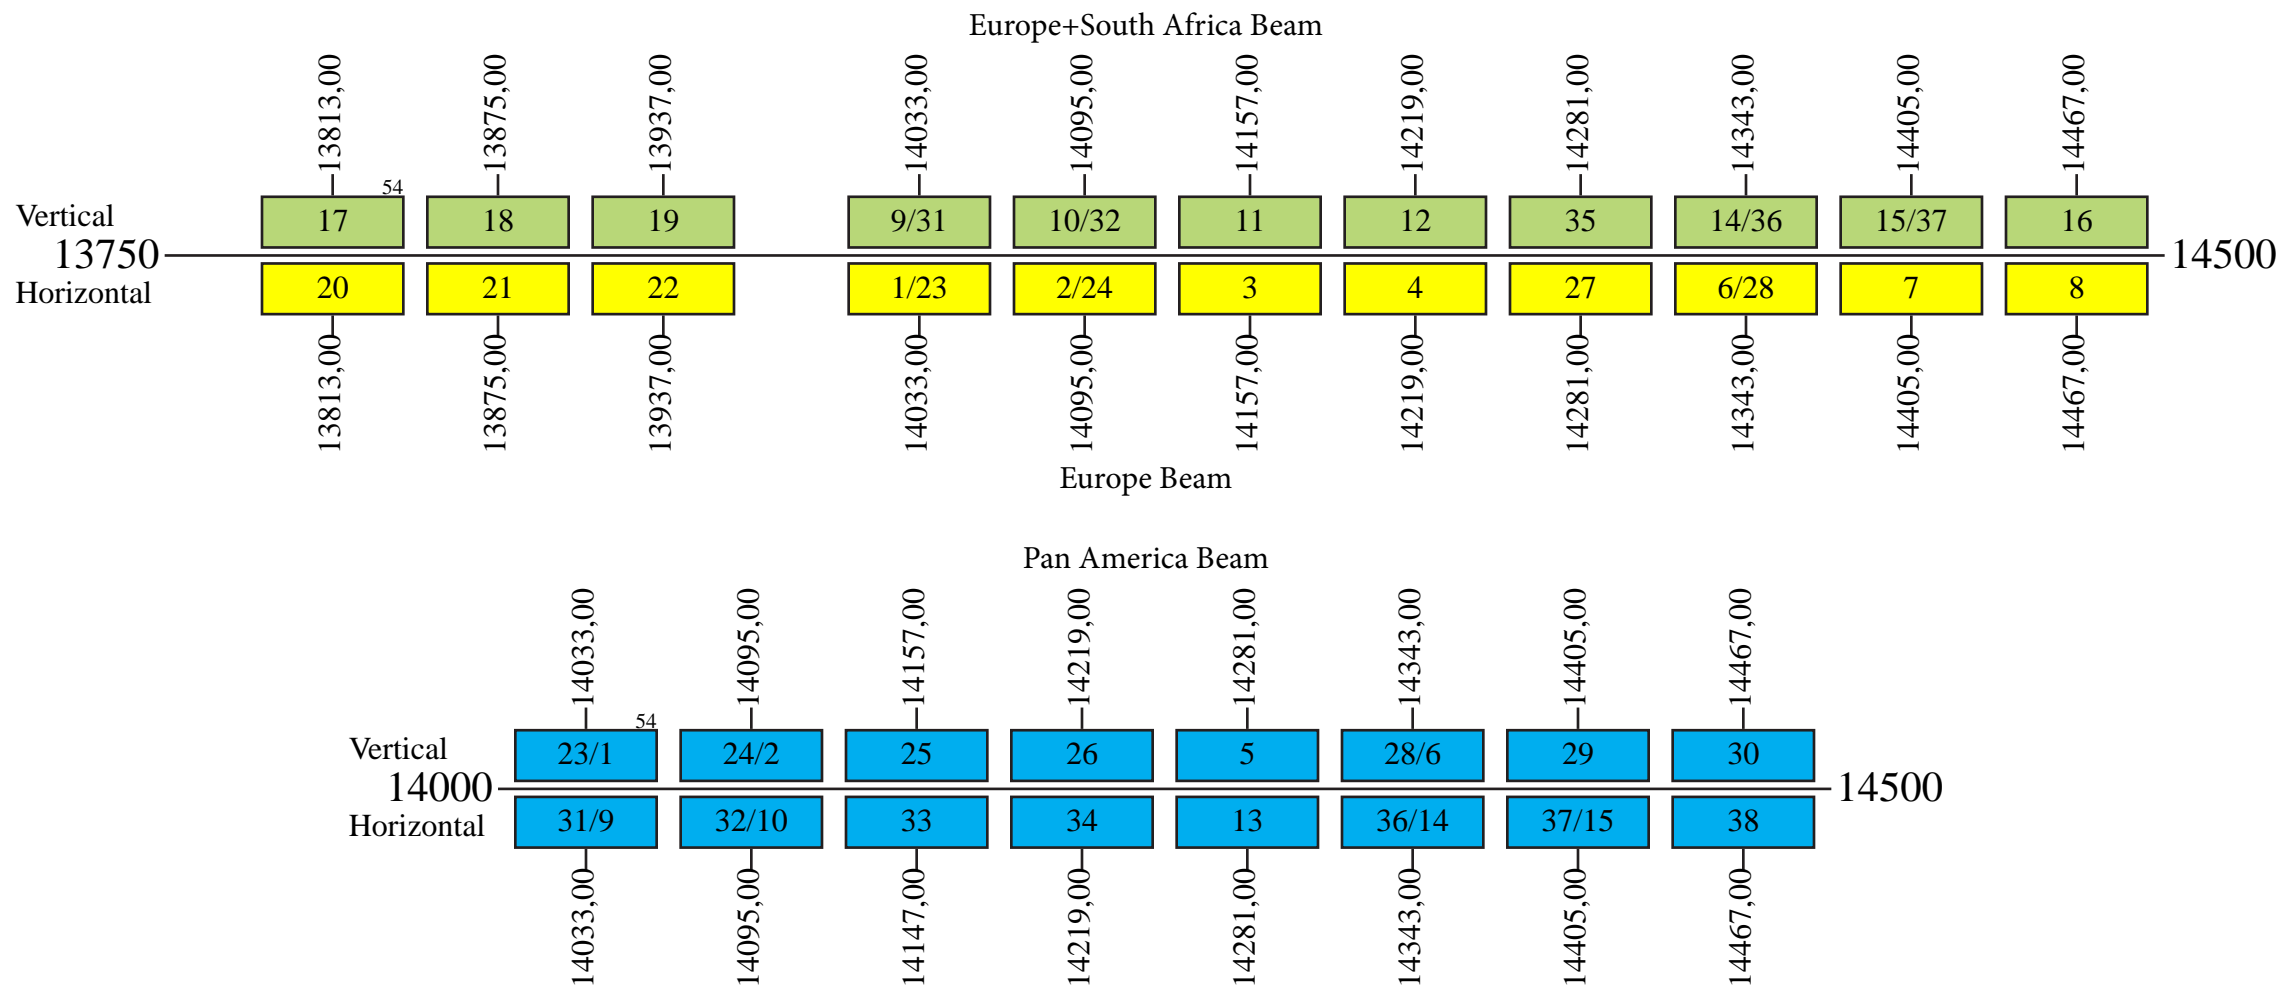

Telstar 12

Frequency Plan

Uplink

Downlink

- Note:**
- 1) Transponders 1 and 23 are network pair
 - 2) Transponders 2 and 24 are network pair
 - 3) Transponders 9 and 31 are network pair
 - 4) Transponders 10 and 32 are network pair