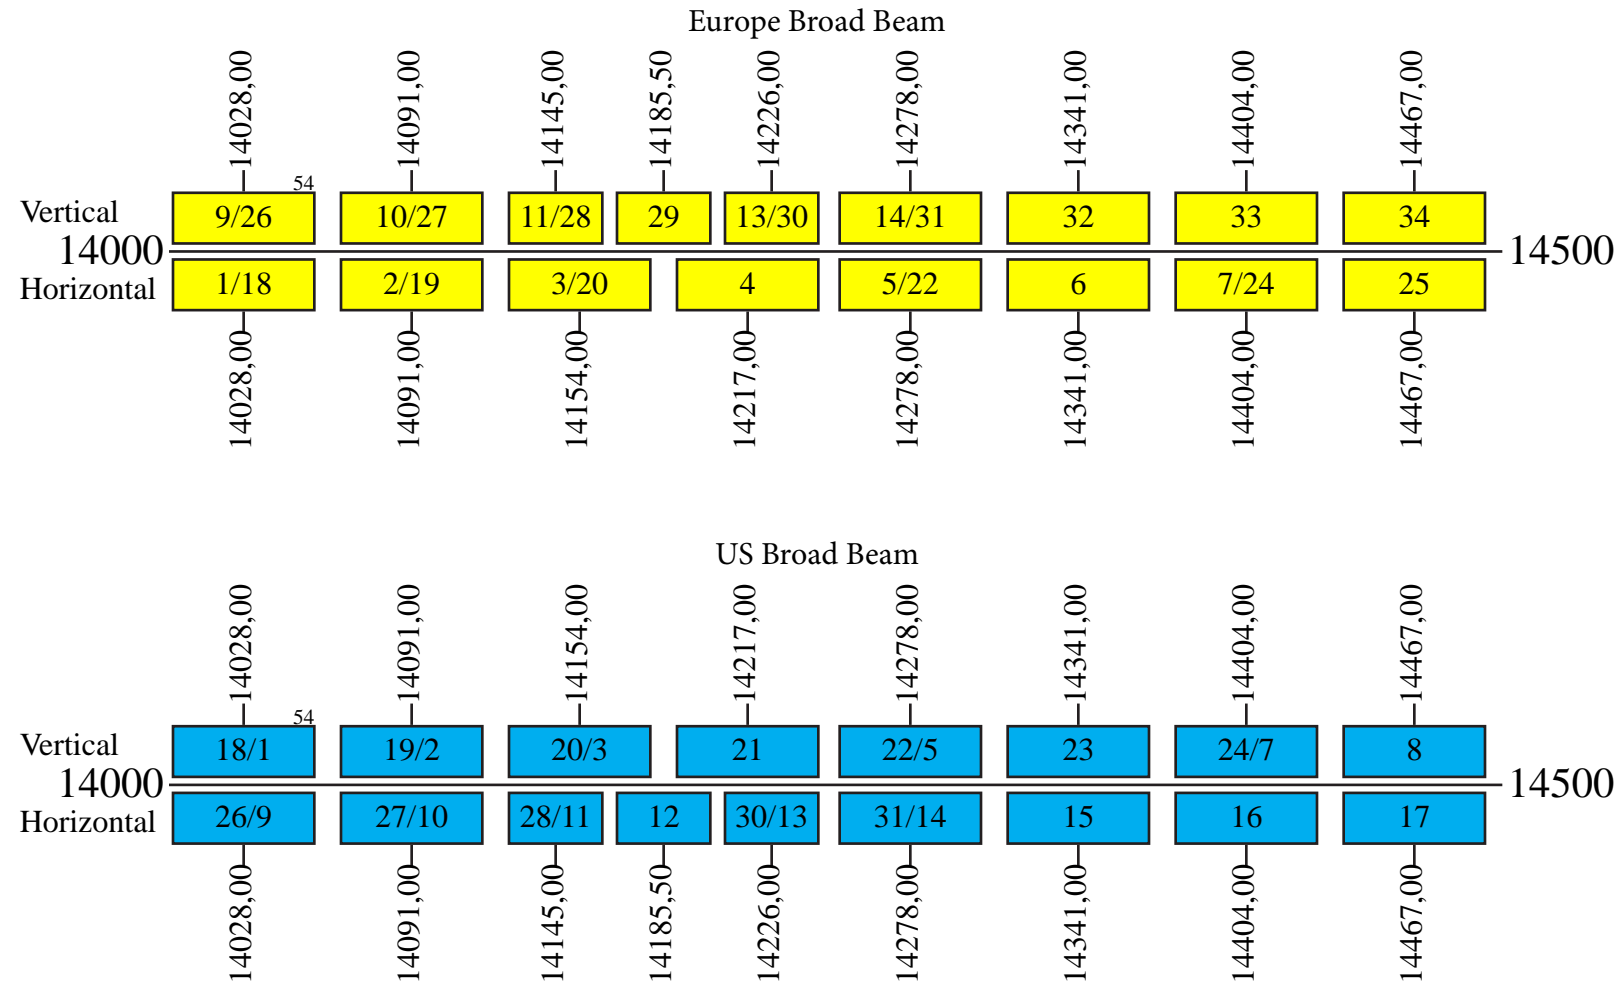

Telstar 11

Frequency Plan

Uplink

Downlink

- Note:**
- 1) Transponders 1 and 18 are network pair
 - 2) Transponders 2 and 19 are network pair
 - 3) Transponders 3 and 26 are network pair
 - 4) Transponders 4 and 27 are network pair