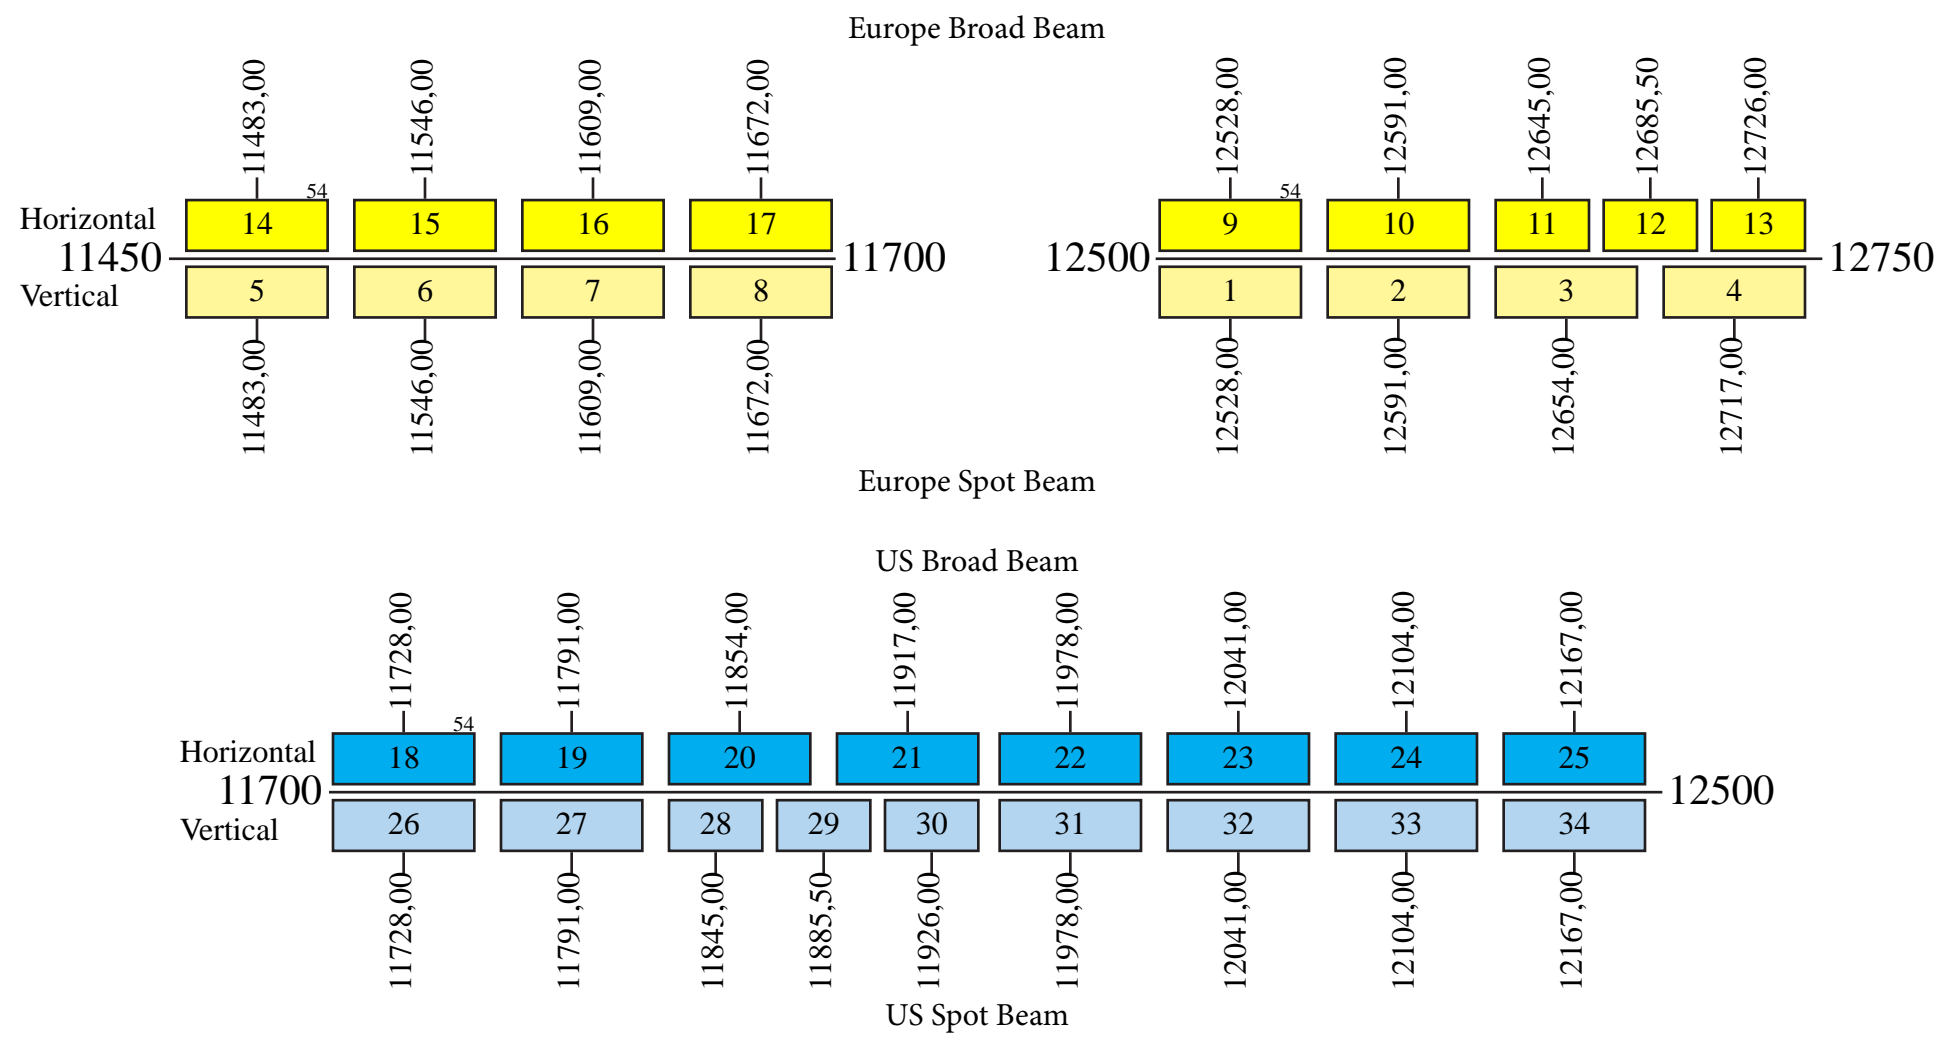

Telstar 11

Frequency Plan

Uplink

Downlink

- Note:**
- 1) Transponders 1 and 18 are network pair
 - 2) Transponders 2 and 19 are network pair
 - 3) Transponders 3 and 26 are network pair
 - 4) Transponders 4 and 27 are network pair