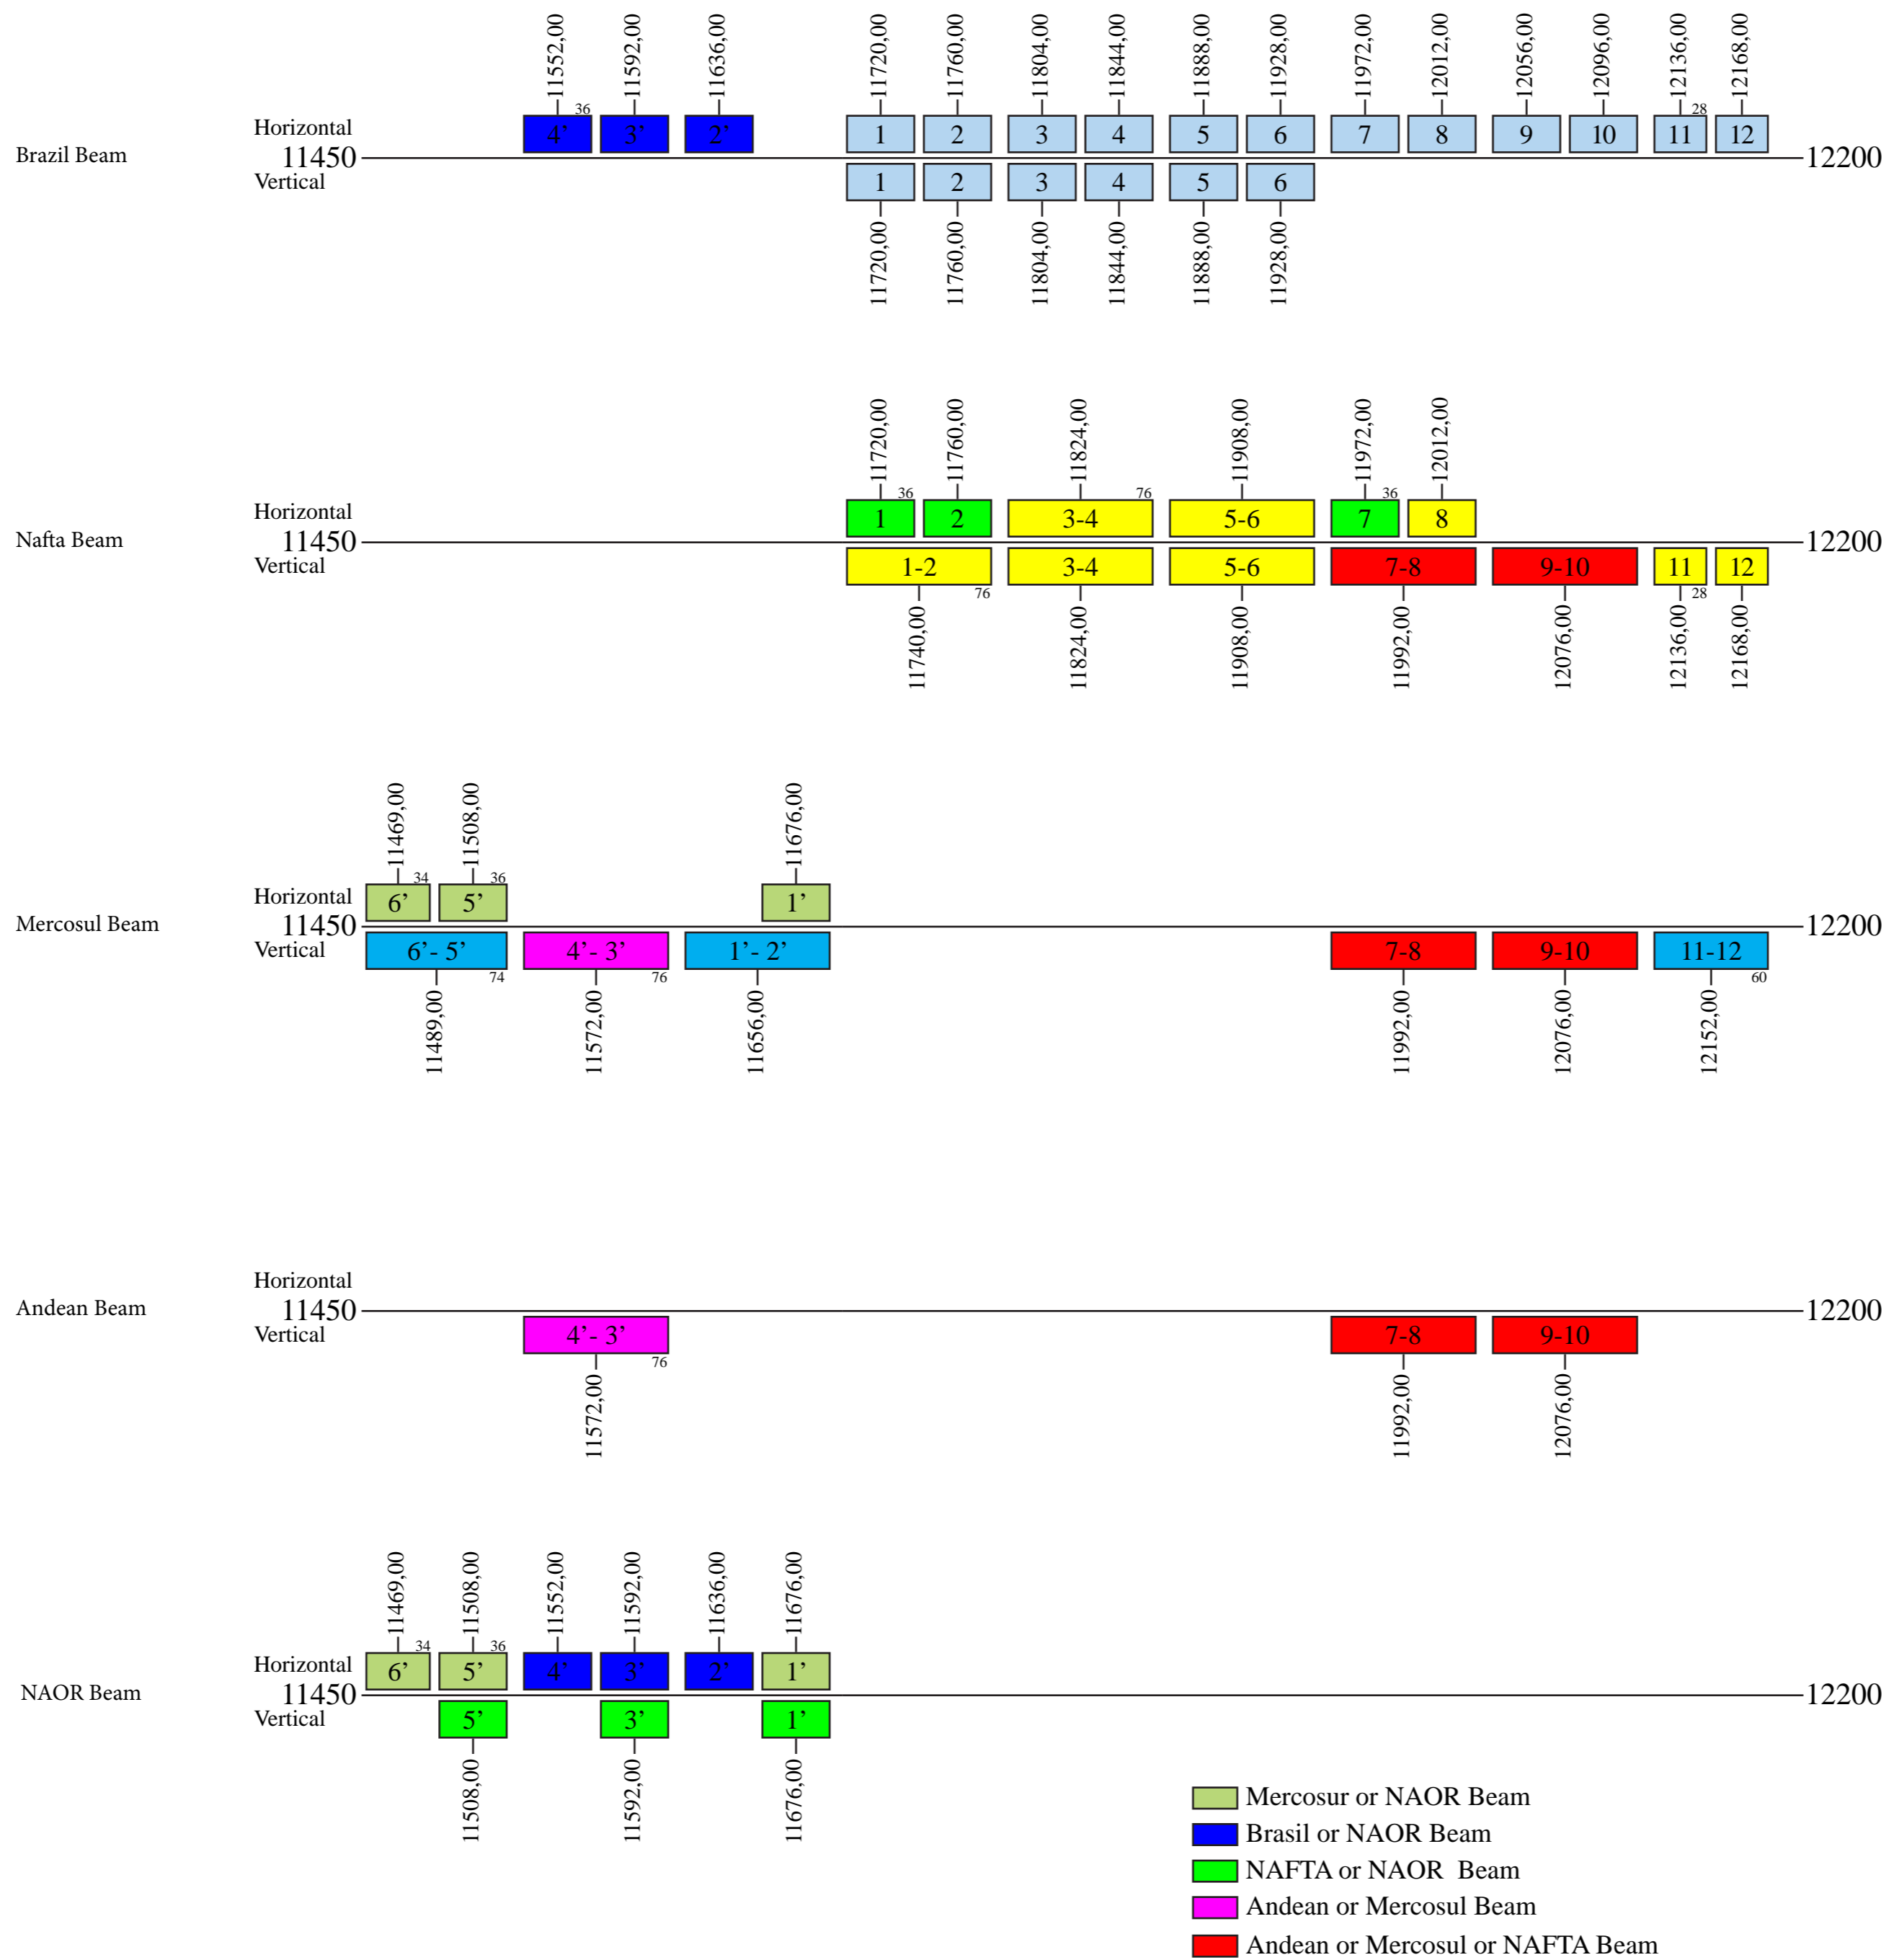

# Estrela do Sul 1

## Frequency Plan

### Uplink

### Downlink

- Mercosul or NAOR Beam
- Brasil or NAOR Beam
- NAFTA or NAOR Beam
- Andean or Mercosul Beam
- Andean or Mercosul or NAFTA Beam

Command 1: 14497,00 V Brasil and NAFTA Beam  
 Command 2: 14499,00 H Brasil and NAFTA Beam  
 Telemetry 1: 12197,50 V Brasil and NAFTA Beam  
 Telemetry 2: 12199,00 H Brasil and NAFTA Beam