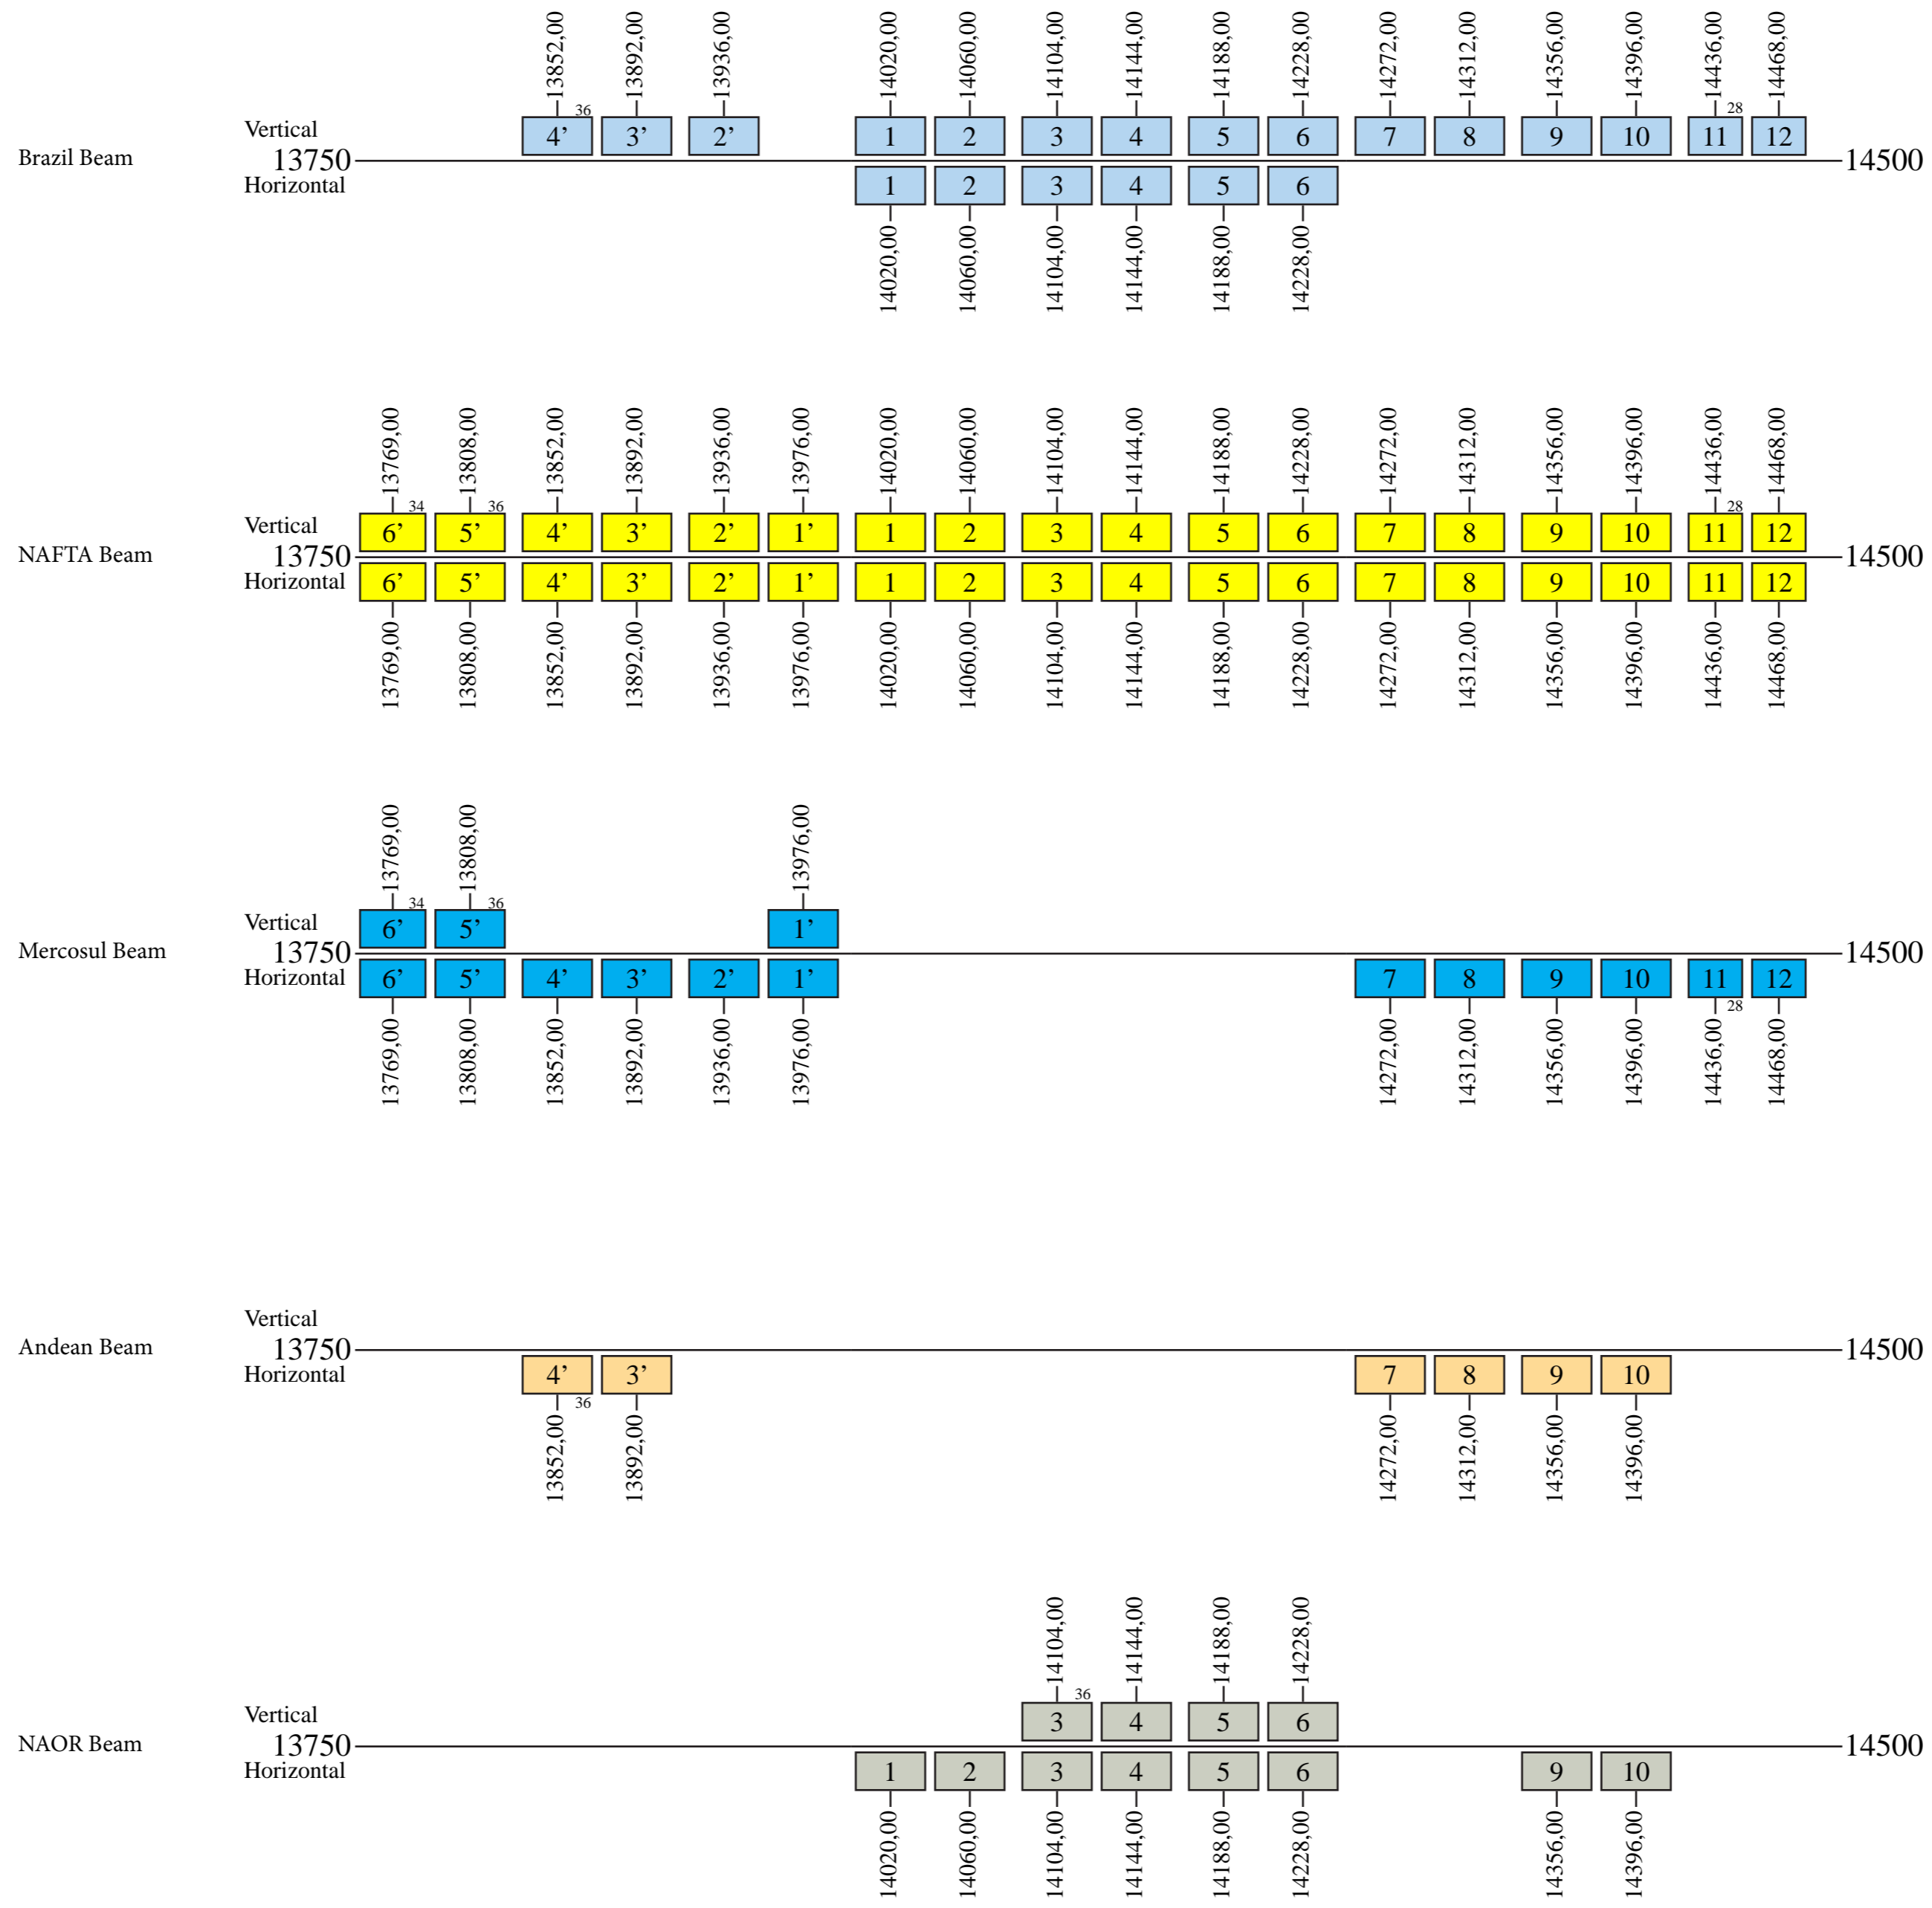

# Estrela do Sul 1

## Frequency Plan

### Uplink

### Downlink

- Mercosul or NAOR Beam
- Brasil or NAOR Beam
- NAFTA or NAOR Beam
- Andean or Mercosul Beam
- Andean or Mercosul or NAFTA Beam

Command 1: 14497,00 V Brasil and NAFTA Beam  
 Command 2: 14499,00 H Brasil and NAFTA Beam  
 Telemetry 1: 12197,50 V Brasil and NAFTA Beam  
 Telemetry 2: 12199,00 H Brasil and NAFTA Beam