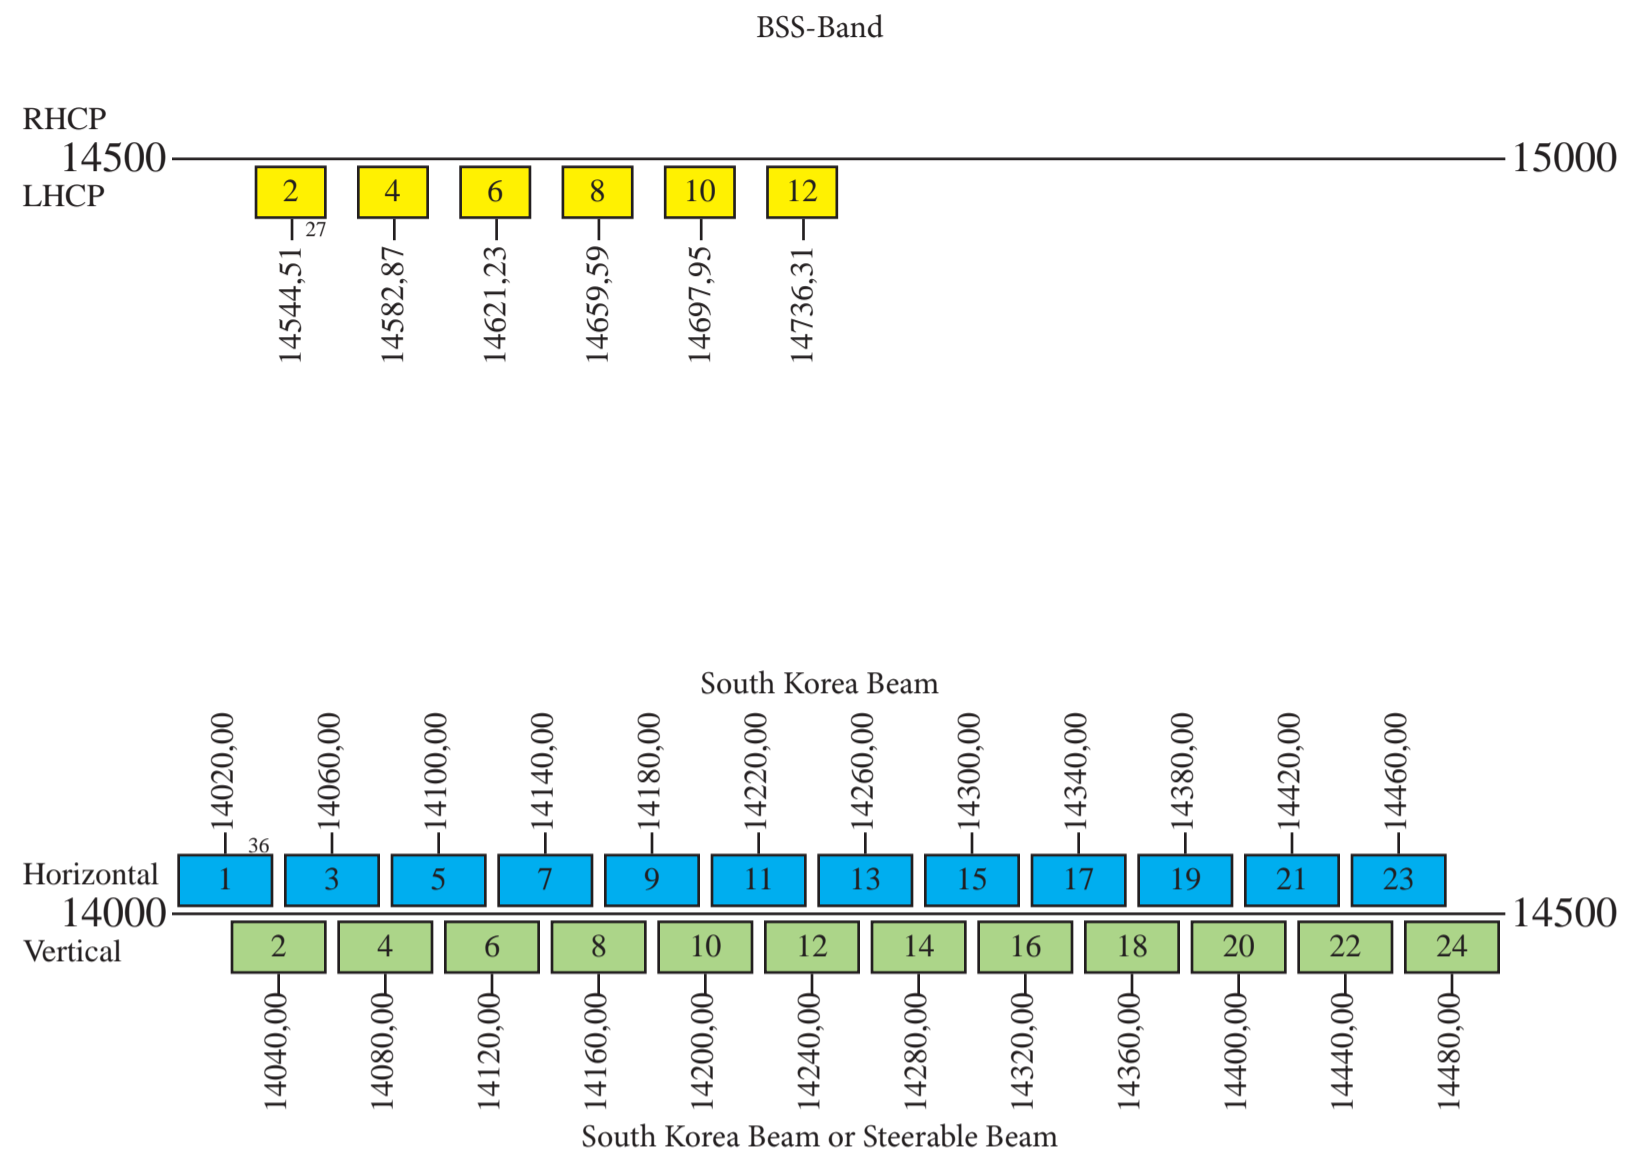

Koreasat 3

Frequency Plan

Uplink

Downlink