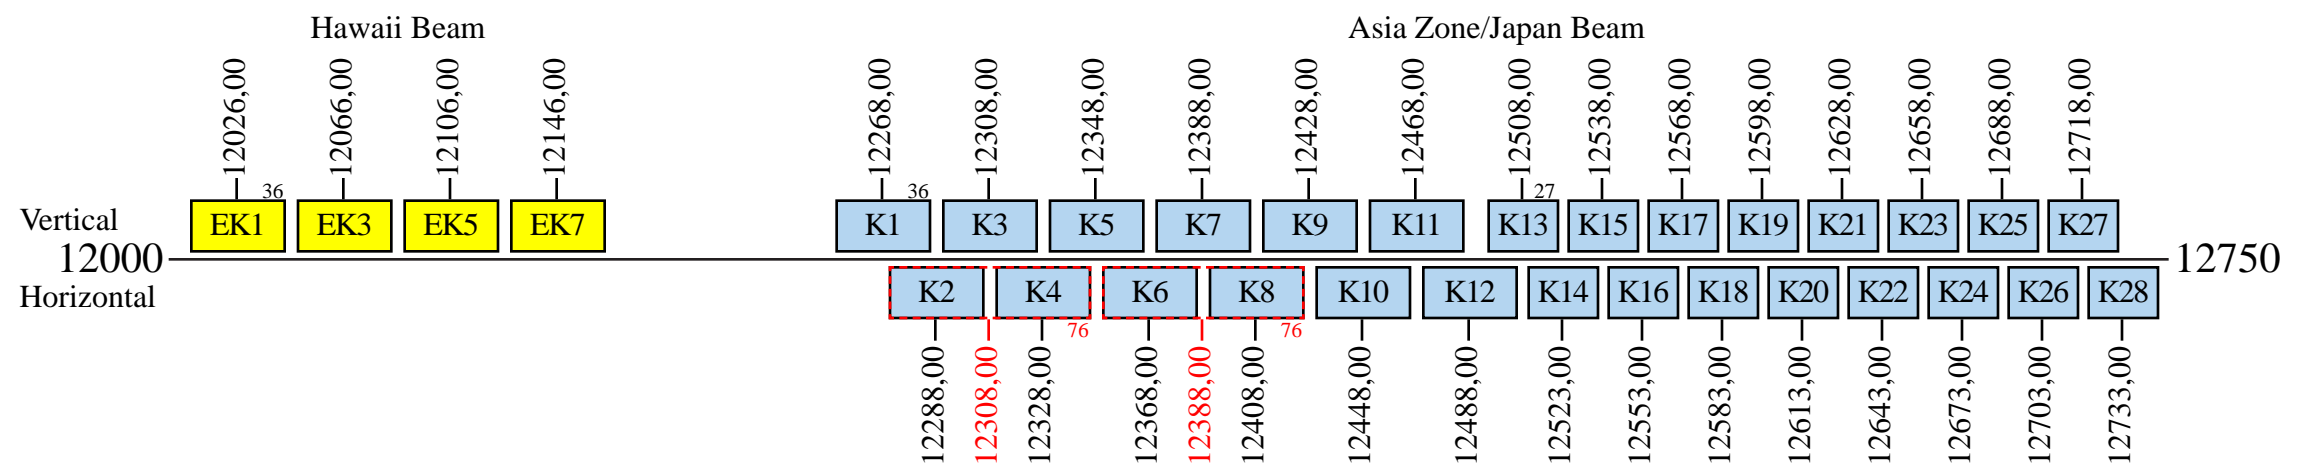

JcSat 1B

Frequency Plan

Uplink

Downlink

Note: 1) Uplink from EK1,EK3,EK5 and EK7 or K1,K3,K5 and K7 downlink to EK1,EK3,EK5 and EK7 channel by channel basis.
2)Uplink from EK1,EK3,EK5 and EK7 or K1,K3,K5 and K7 downlink to K1,K3,K5 and K7 channel by channel basis.

Command 1: 13997,00 V
Command 2: 14499,00 H
Telemetry 1: 12748,50 H or V
Telemetry 2: 12749,50 H or V
Beacon 1: 12747,00 H
Beacon 2: 12747,50 V