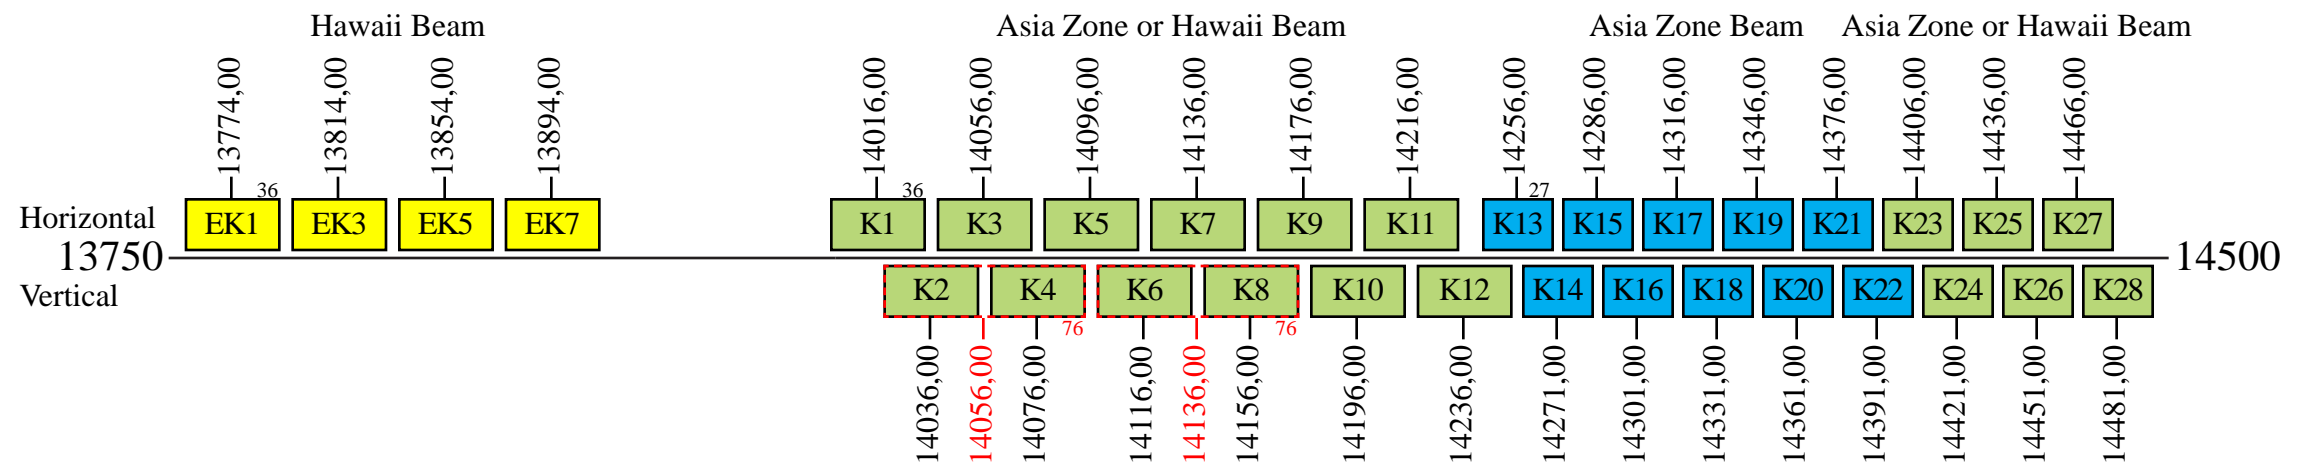

JcSat 1B

Frequency Plan

Uplink

Downlink

Note: 1) Uplink from EK1,EK3,EK5 and EK7 or K1,K3,K5 and K7 downlink to EK1,EK3,EK5 and EK7 channel by channel basis.
2)Uplink from EK1,EK3,EK5 and EK7 or K1,K3,K5 and K7 downlink to K1,K3,K5 and K7 channel by channel basis.

Command 1: 13997,00 V
Command 2: 14499,00 H
Telemetry 1: 12748,50 H or V
Telemetry 2: 12749,50 H or V
Beacon 1: 12747,00 H
Beacon 2: 12747,50 V