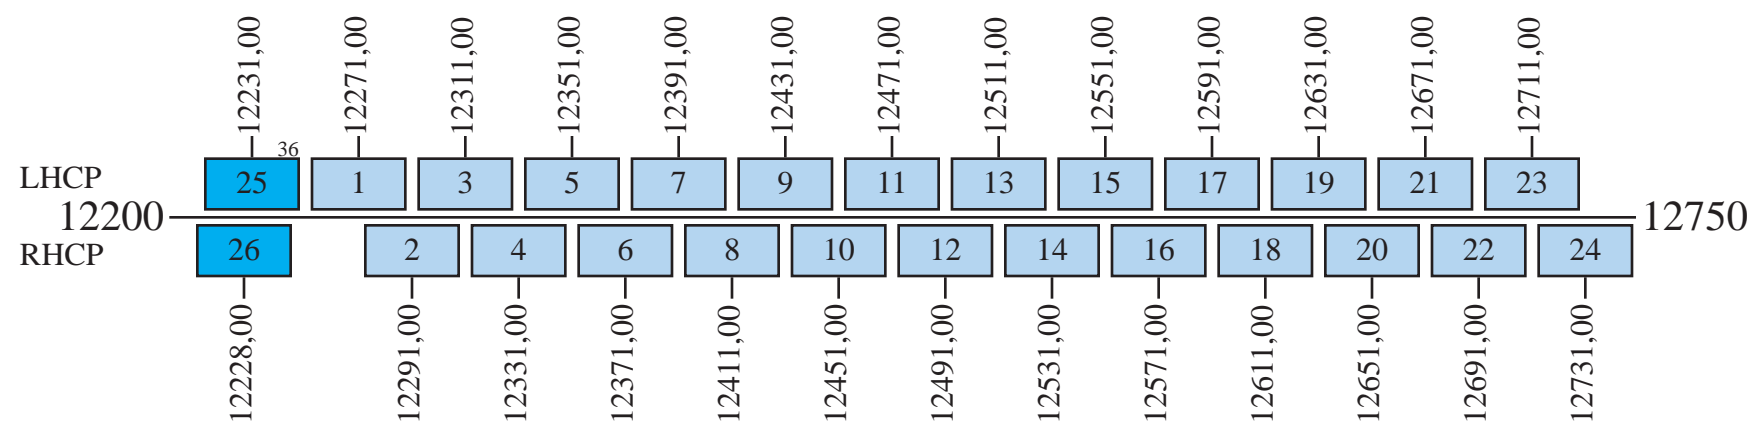

# JCSAT 15

## Provisional Frequency Plan

### Downlink

Command 1a: 13750,50 LHCP Omni (LEOP/Emergency)  
 Command 1b: 13750,50 V Japan Beam (On-Station)  
 Command 2: 13754,50 LHCP Omni (LEOP/Emergency)  
 Telemetry 1a: 12201,00 H Omni (LEOP/Emergency)  
 Telemetry 1b: 12201,00 RHCP Japan Beam (On-Station)  
 Telemetry 2a: 12203,00 H Omni (LEOP/Emergency)  
 Telemetry 2b: 12203,00 RHCP Japan Beam (On-Station)