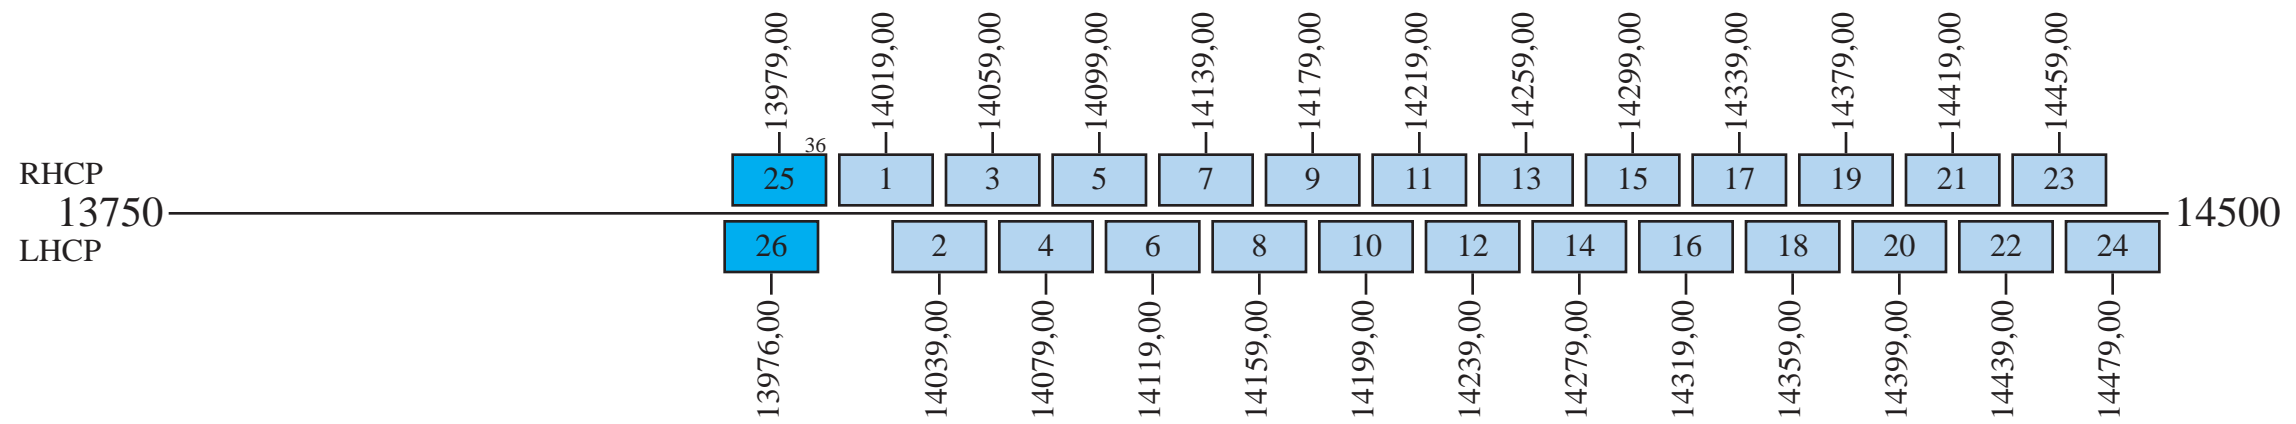

# JCSAT 15

## Provisional Frequency Plan

### Downlink

Command 1a: 13750,50 LHCP Omni (LEOP/Emergency)  
 Command 1b: 13750,50 V Japan Beam (On-Station)  
 Command 2: 13754,50 LHCP Omni (LEOP/Emergency)  
 Telemetry 1a: 12201,00 H Omni (LEOP/Emergency)  
 Telemetry 1b: 12201,00 RHCP Japan Beam (On-Station)  
 Telemetry 2a: 12203,00 H Omni (LEOP/Emergency)  
 Telemetry 2b: 12203,00 RHCP Japan Beam (On-Station)