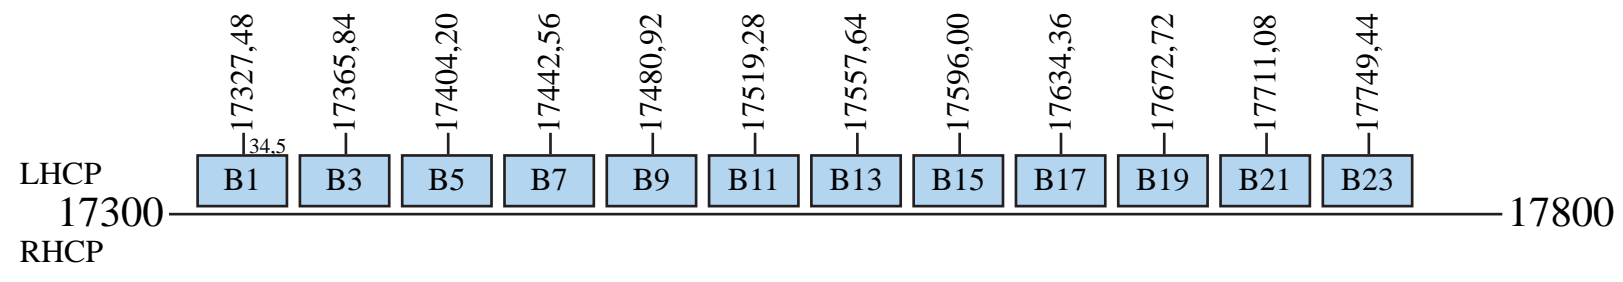

JcSat 110R/BSat 3C

Frequency Plan

Uplink

Downlink

Note: 8 active transponder and 4 backup.