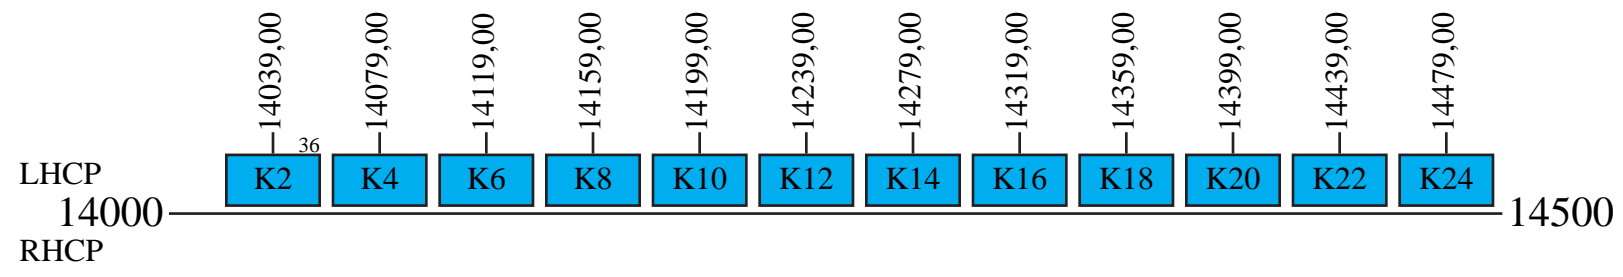

JcSat 110R/BSat 3C

Frequency Plan

Uplink

Downlink

Note: 8 active transponder and 4 backup.