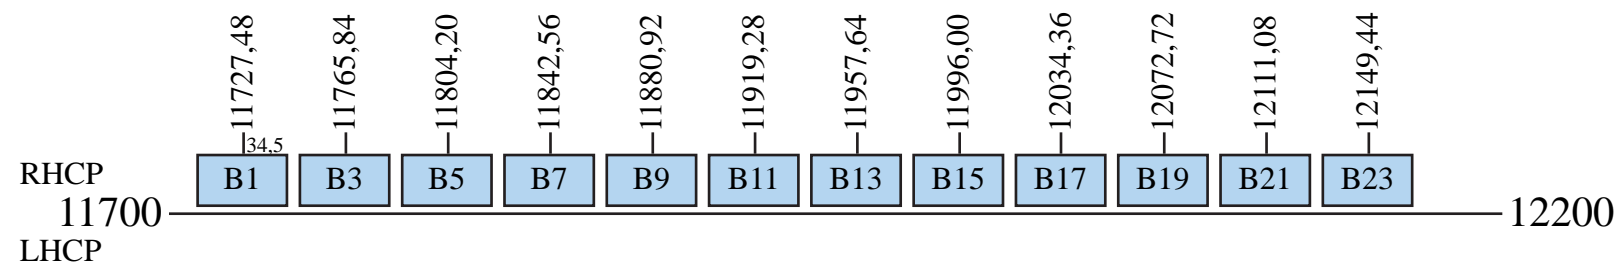

JcSat 110R/BSat 3C

Frequency Plan

Uplink

Downlink

Note: 8 active transponder and 4 backup.