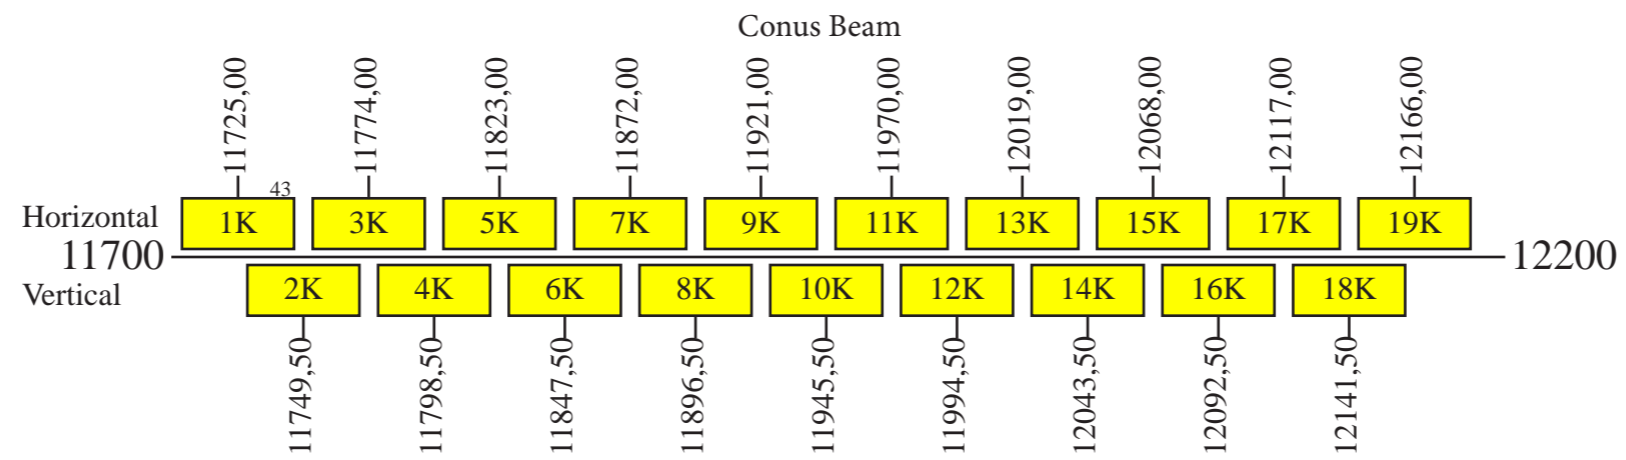

SBS-6

Frequency Plan

Uplink

Downlink

Command 1: 14003,00 H Global
 Command 2: 14497,00 V Conus
 Telemetry 1: 12195,00 V Global
 Telemetry 2: 12198,00 V Global
 Telemetry 3: 12195,00 H Conus
 Telemetry 4: 12198,00 H Conus