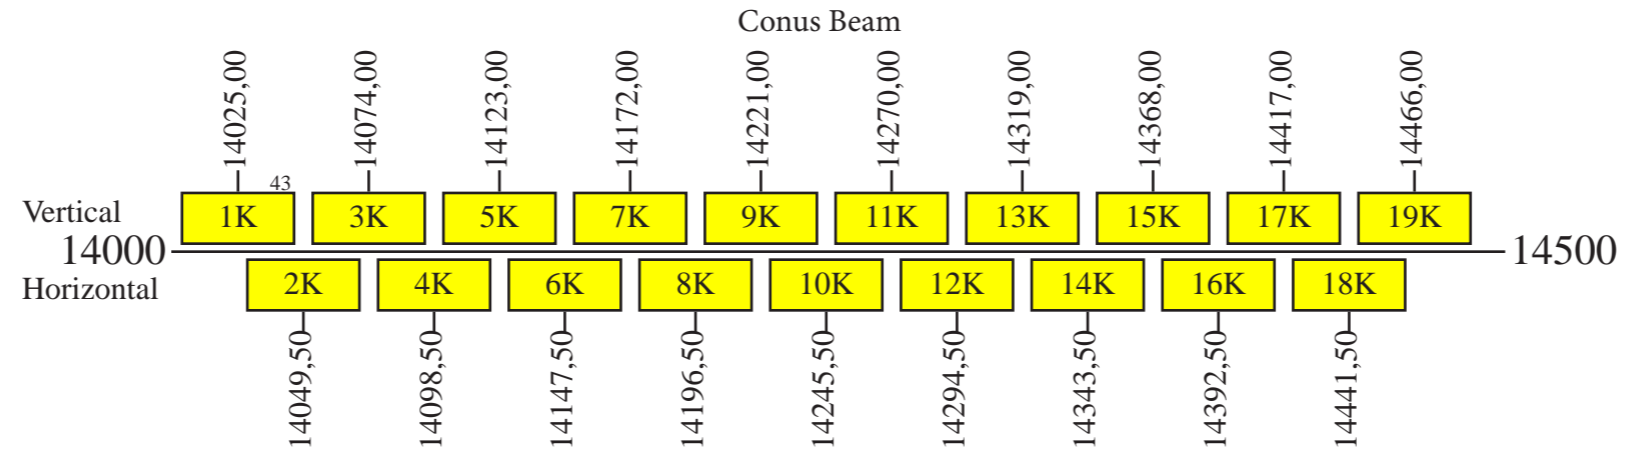

SBS-6

Frequency Plan

Uplink

Downlink

Command 1: 14003,00 H Global
 Command 2: 14497,00 V Conus
 Telemetry 1: 12195,00 V Global
 Telemetry 2: 12198,00 V Global
 Telemetry 3: 12195,00 H Conus
 Telemetry 4: 12198,00 H Conus