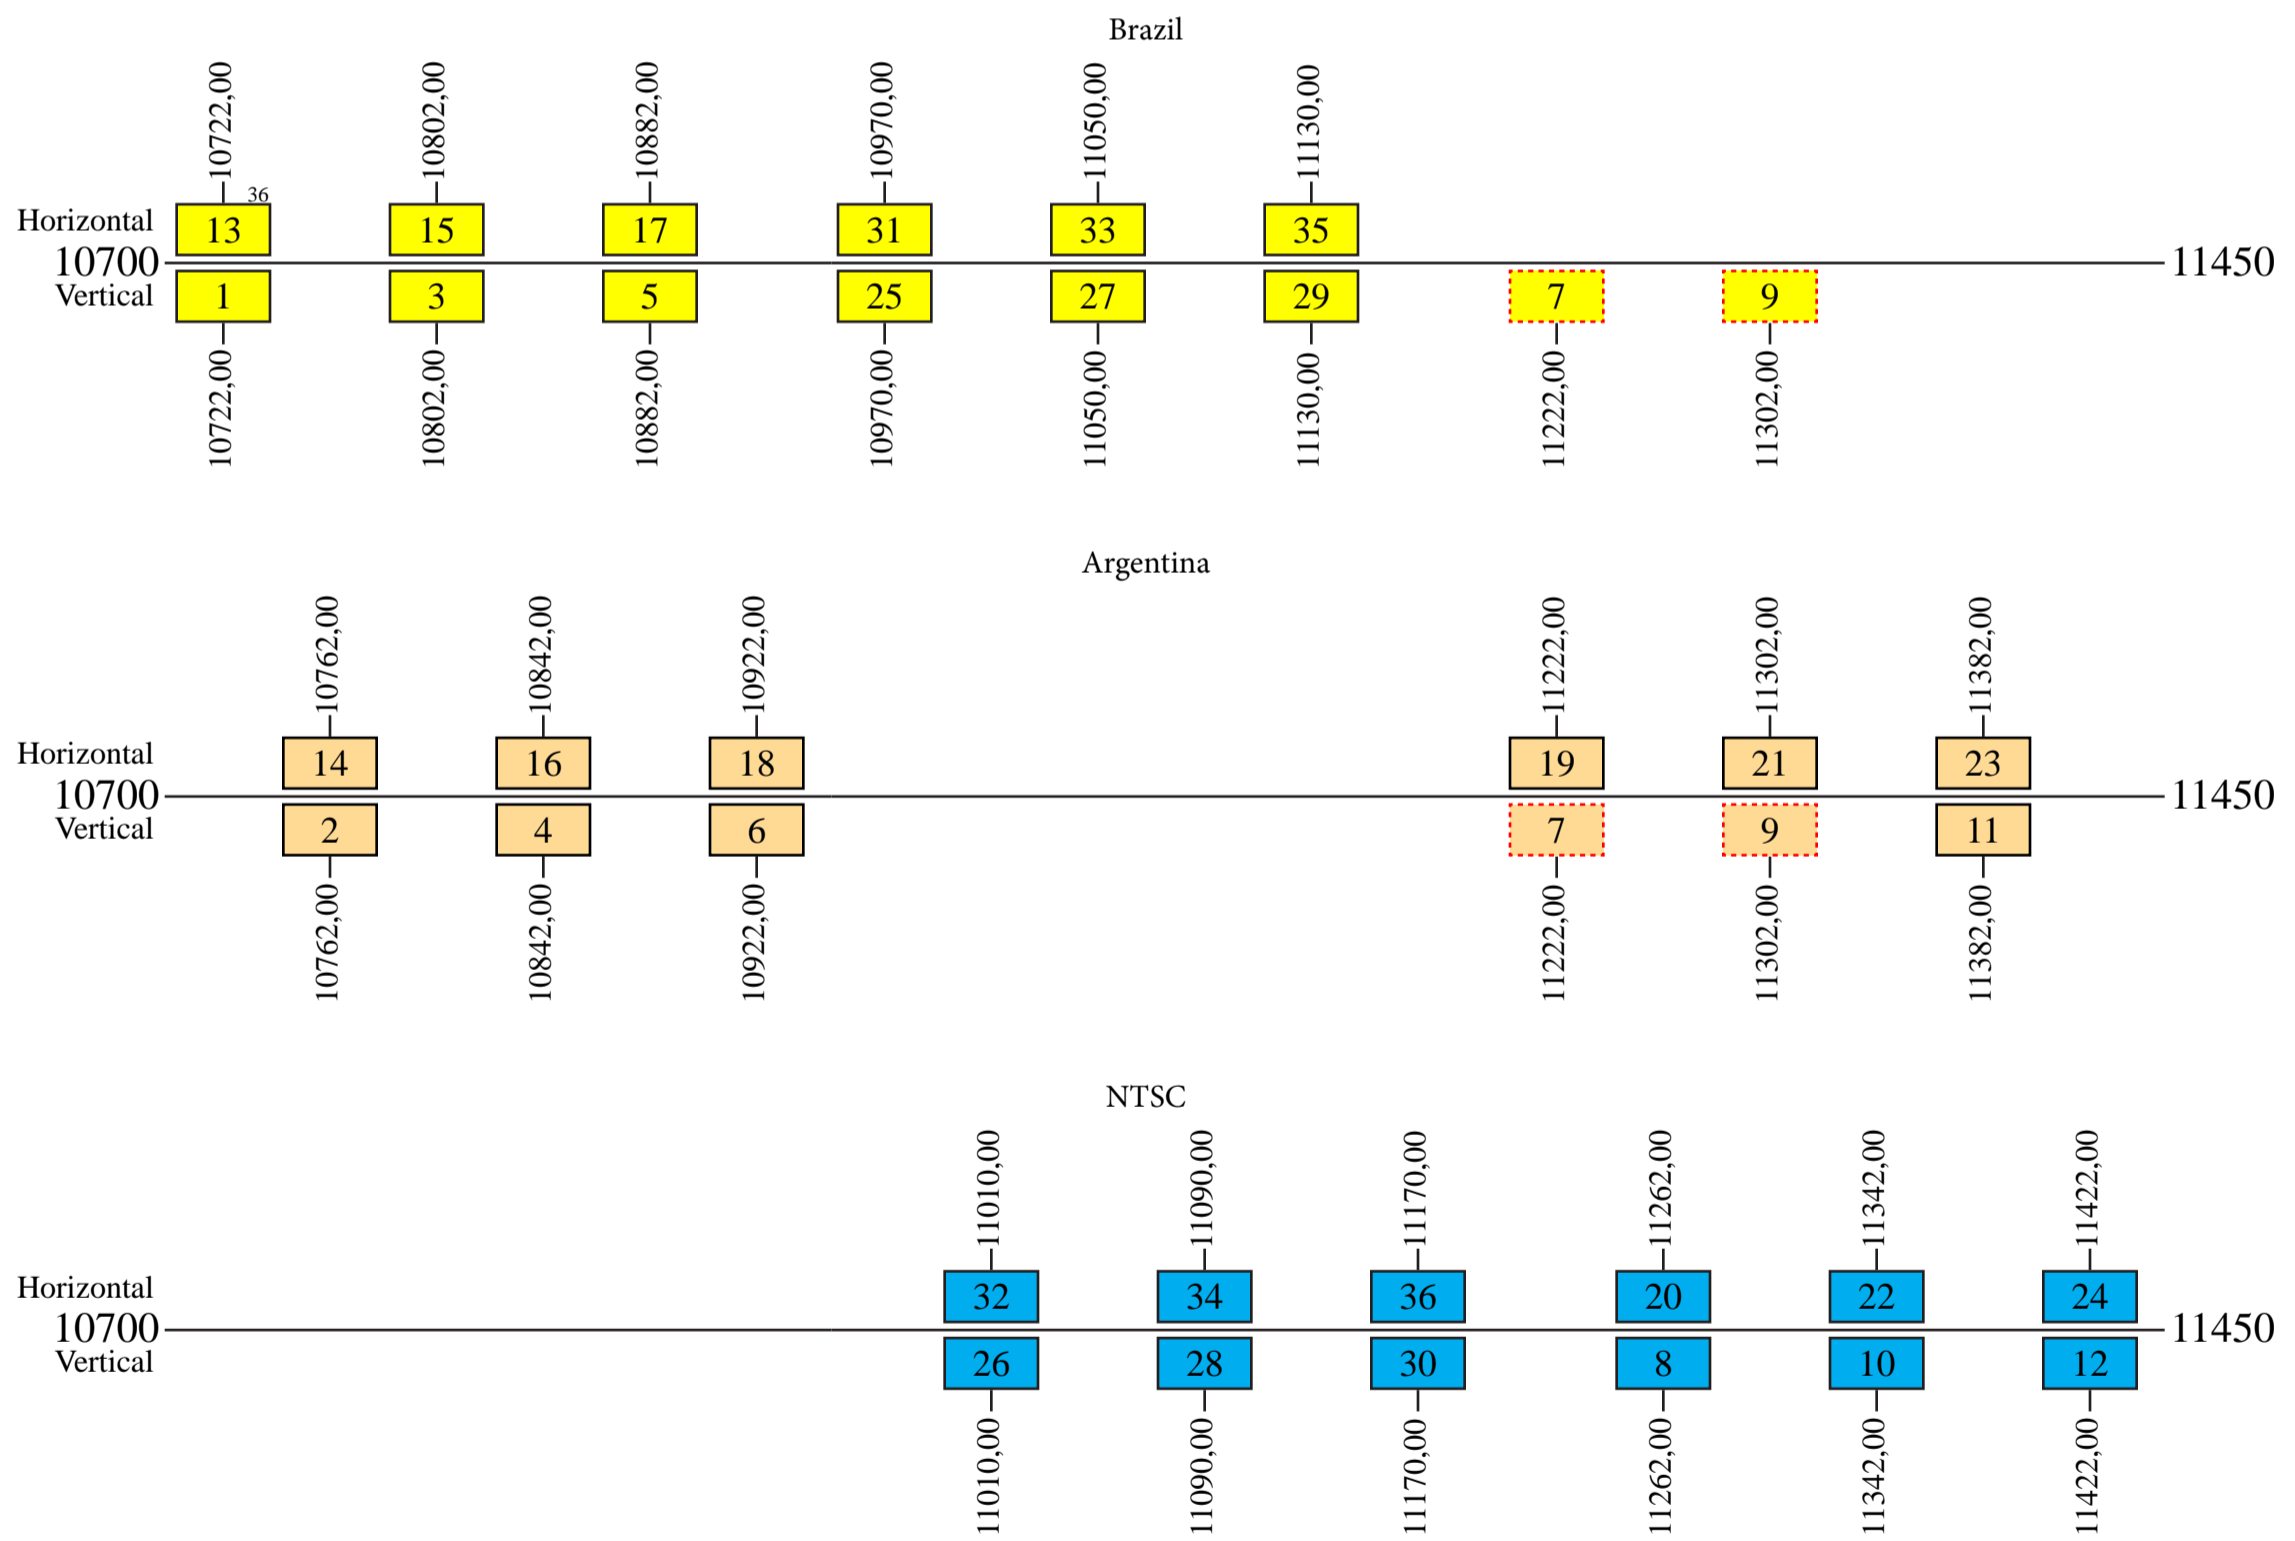

Panamsat 6

Frequency Plan

Uplink

Downlink

 Switcable on channel by channel basis.