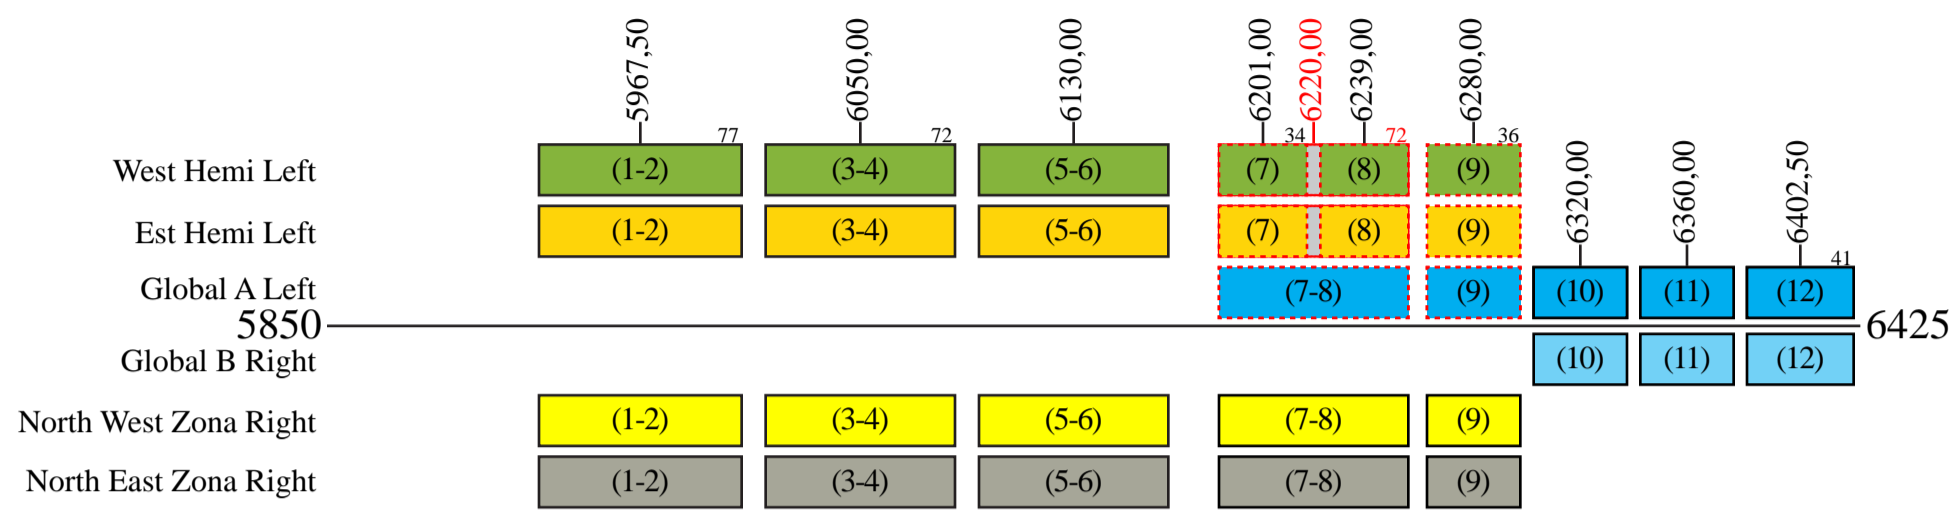

Intelsat Series 5A

Frequency Plan

Uplink

Downlink

Interconnection			
Slot Uplink	Beam Uplink	Slot Downlink	Beam Downlink
1-2, 3-4, 5-6, 7, 8, 9	EH,WH	1-2, 3-4, 5-6, 7-8, 9	East Hemi
3-4, 5-6	EZ,WZ	3-4, 5-6	
1-2, 5-6	ES,WS	1-2, 5-6	
1-2, 3-4, 5-6, 7, 8, 9	EH,WH	1-2, 3-4, 5-6, 7-8, 9	West Hemi
3-4, 5-6	EZ,WZ	3-4, 5-6	
1-2, 5-6	ES,WS	1-2, 5-6	
7, 8, 9	EH,WH	7-8, 9	Global A
7-8, 9, 10, 11, 12	GA	7-8, 9, 10, 11, 12	Spot A
7, 8, 9	EH,WH	7-8, 9	
7-8, 9, 10, 11, 12	GA	7-8, 9, 10, 11, 12	Global B
10, 11, 12	GB	10, 11, 12	
10, 11, 12	GB	10, 11, 12	Spot B
5-6	EH,WH	5-6	East Zone
1-2, 3-4, 7-8	EZ,WZ	1-2, 3-4, 7-8	
5-6, 7-8	ES,WS	5-6, 7-8	
5-6	EH,WH	5-6	West Zone
1-2, 3-4, 7-8	EZ,WZ	1-2, 3-4, 7-8	
5-6, 7-8	ES,WS	5-6, 7-8	
1-2, 5-6, 7-12	ES,WS	1-2, 5-6, 7-12	East Spot
5-6, 7-8	EZ,WZ	5-6, 7-8	
1-2, 5-6	EH,WH	1-2, 5-6	West Spot
1-2, 5-6, 7-12	ES,WS	1-2, 5-6, 7-12	
5-6, 7-8	EZ,WZ	5-6, 7-8	
1-2, 5-6	EH,WH	1-2, 5-6	