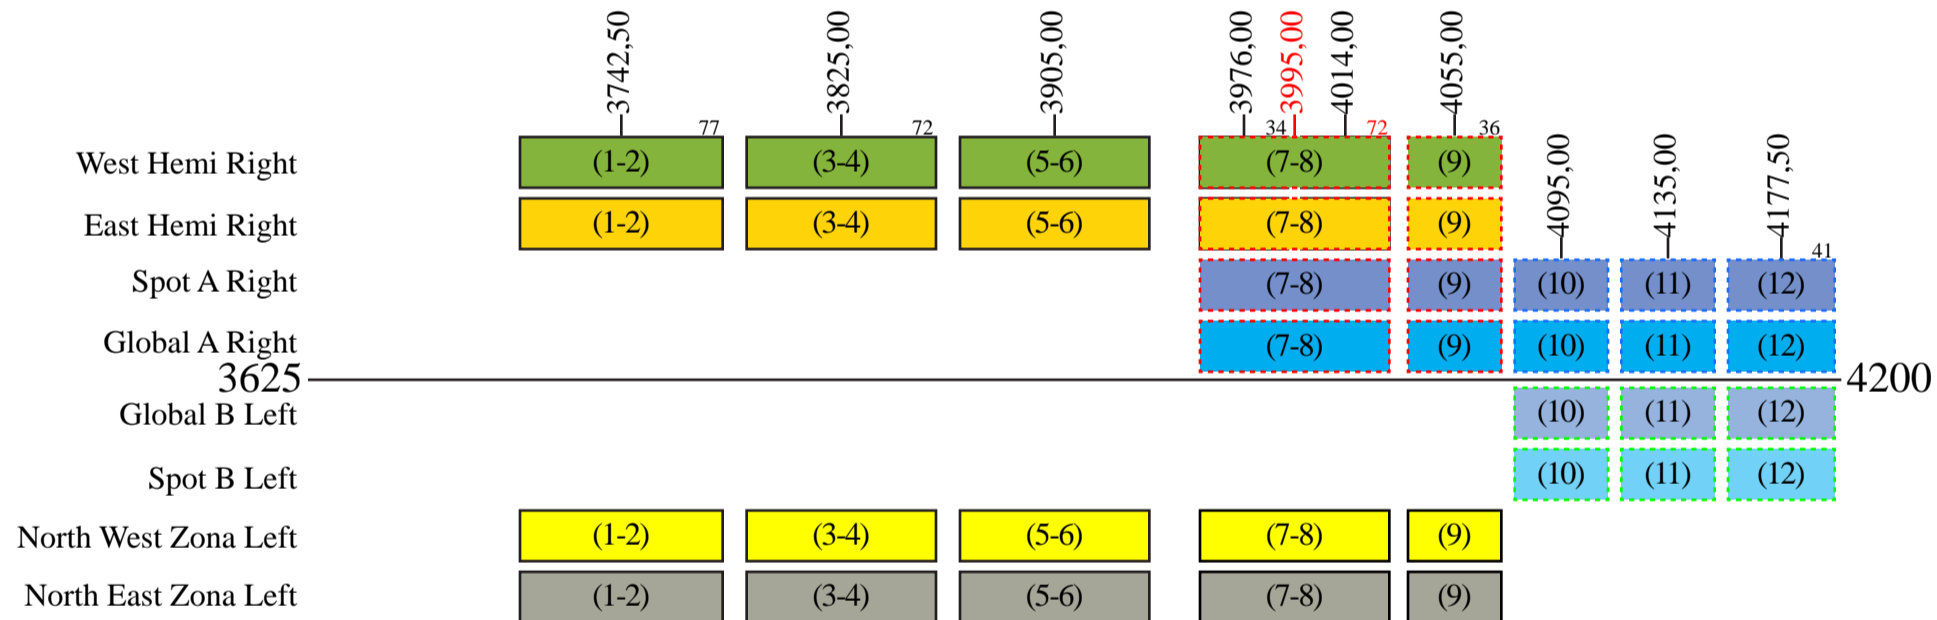

Intelsat Series 5A

Frequency Plan

Uplink

Downlink

Interconnection			
Slot Uplink	Beam Uplink	Slot Downlink	Beam Downlink
1-2, 3-4, 5-6, 7, 8, 9	EH,WH	1-2, 3-4, 5-6, 7-8, 9	East Hemi
3-4, 5-6	EZ,WZ	3-4, 5-6	
1-2, 5-6	ES,WS	1-2, 5-6	
1-2, 3-4, 5-6, 7, 8, 9	EH,WH	1-2, 3-4, 5-6, 7-8, 9	West Hemi
3-4, 5-6	EZ,WZ	3-4, 5-6	
1-2, 5-6	ES,WS	1-2, 5-6	
7, 8, 9	EH,WH	7-8, 9	Global A
7-8, 9, 10, 11, 12	GA	7-8, 9, 10, 11, 12	Spot A
7, 8, 9	EH,WH	7-8, 9	
7-8, 9, 10, 11, 12	GA	7-8, 9, 10, 11, 12	Global B
10, 11, 12	GB	10, 11, 12	
10, 11, 12	GB	10, 11, 12	Spot B
5-6	EH,WH	5-6	East Zone
1-2, 3-4, 7-8	EZ,WZ	1-2, 3-4, 7-8	
5-6, 7-8	ES,WS	5-6, 7-8	
5-6	EH,WH	5-6	West Zone
1-2, 3-4, 7-8	EZ,WZ	1-2, 3-4, 7-8	
5-6, 7-8	ES,WS	5-6, 7-8	
1-2, 5-6, 7-12	ES,WS	1-2, 5-6, 7-12	East Spot
5-6, 7-8	EZ,WZ	5-6, 7-8	
1-2, 5-6	EH,WH	1-2, 5-6	West Spot
1-2, 5-6, 7-12	ES,WS	1-2, 5-6, 7-12	
5-6, 7-8	EZ,WZ	5-6, 7-8	
1-2, 5-6	EH,WH	1-2, 5-6	