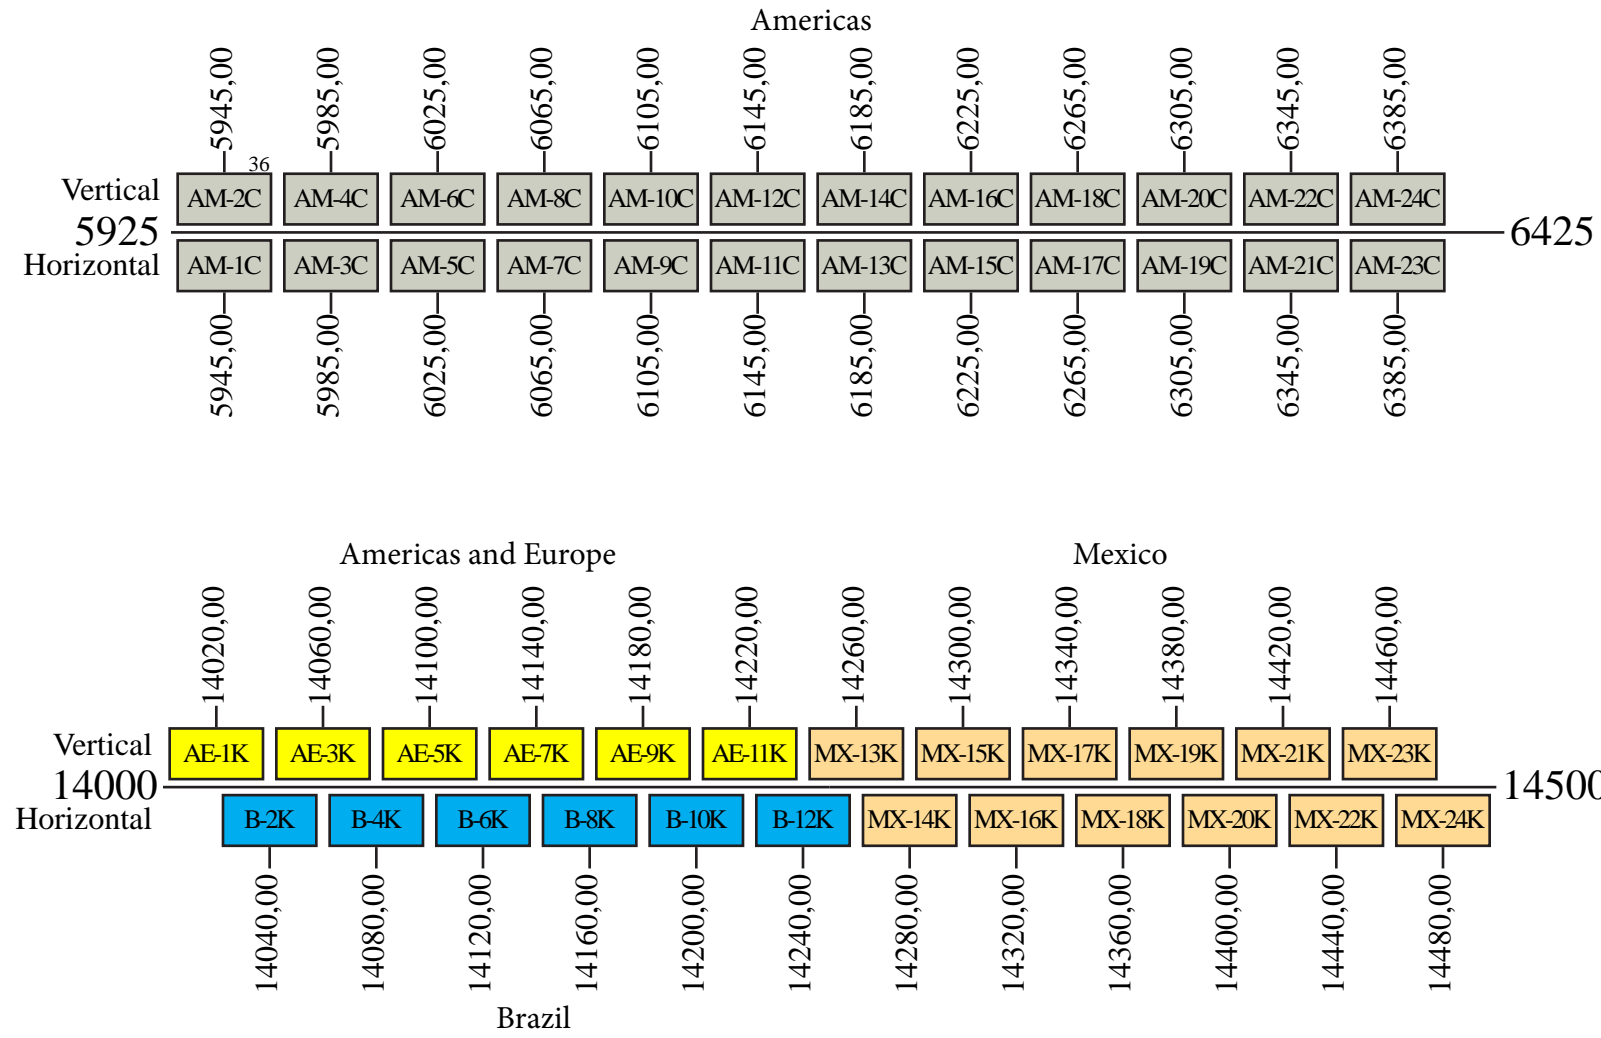

# Intelsat 9

## Frequency Plan

### Downlink

     Switchable between Brazil and Europe/Conus

Command 1: 14000,50 R Omni  
 Command 2: 14494,50 V Global/Omni  
 Telemetry 1a: 11700,50 R Omni  
 Telemetry 1b: 11700,50 H Global/Omni  
 Telemetry 1c: 11700,50 V Global  
 Telemetry 2a: 11702,00 R Omni  
 Telemetry 2b: 11701,00 H Global/Omni  
 Telemetry 2c: 11702,00 V Global  
 Beacon 1: 11699,00 H Global  
 Beacon 2: 11703,00 V Global