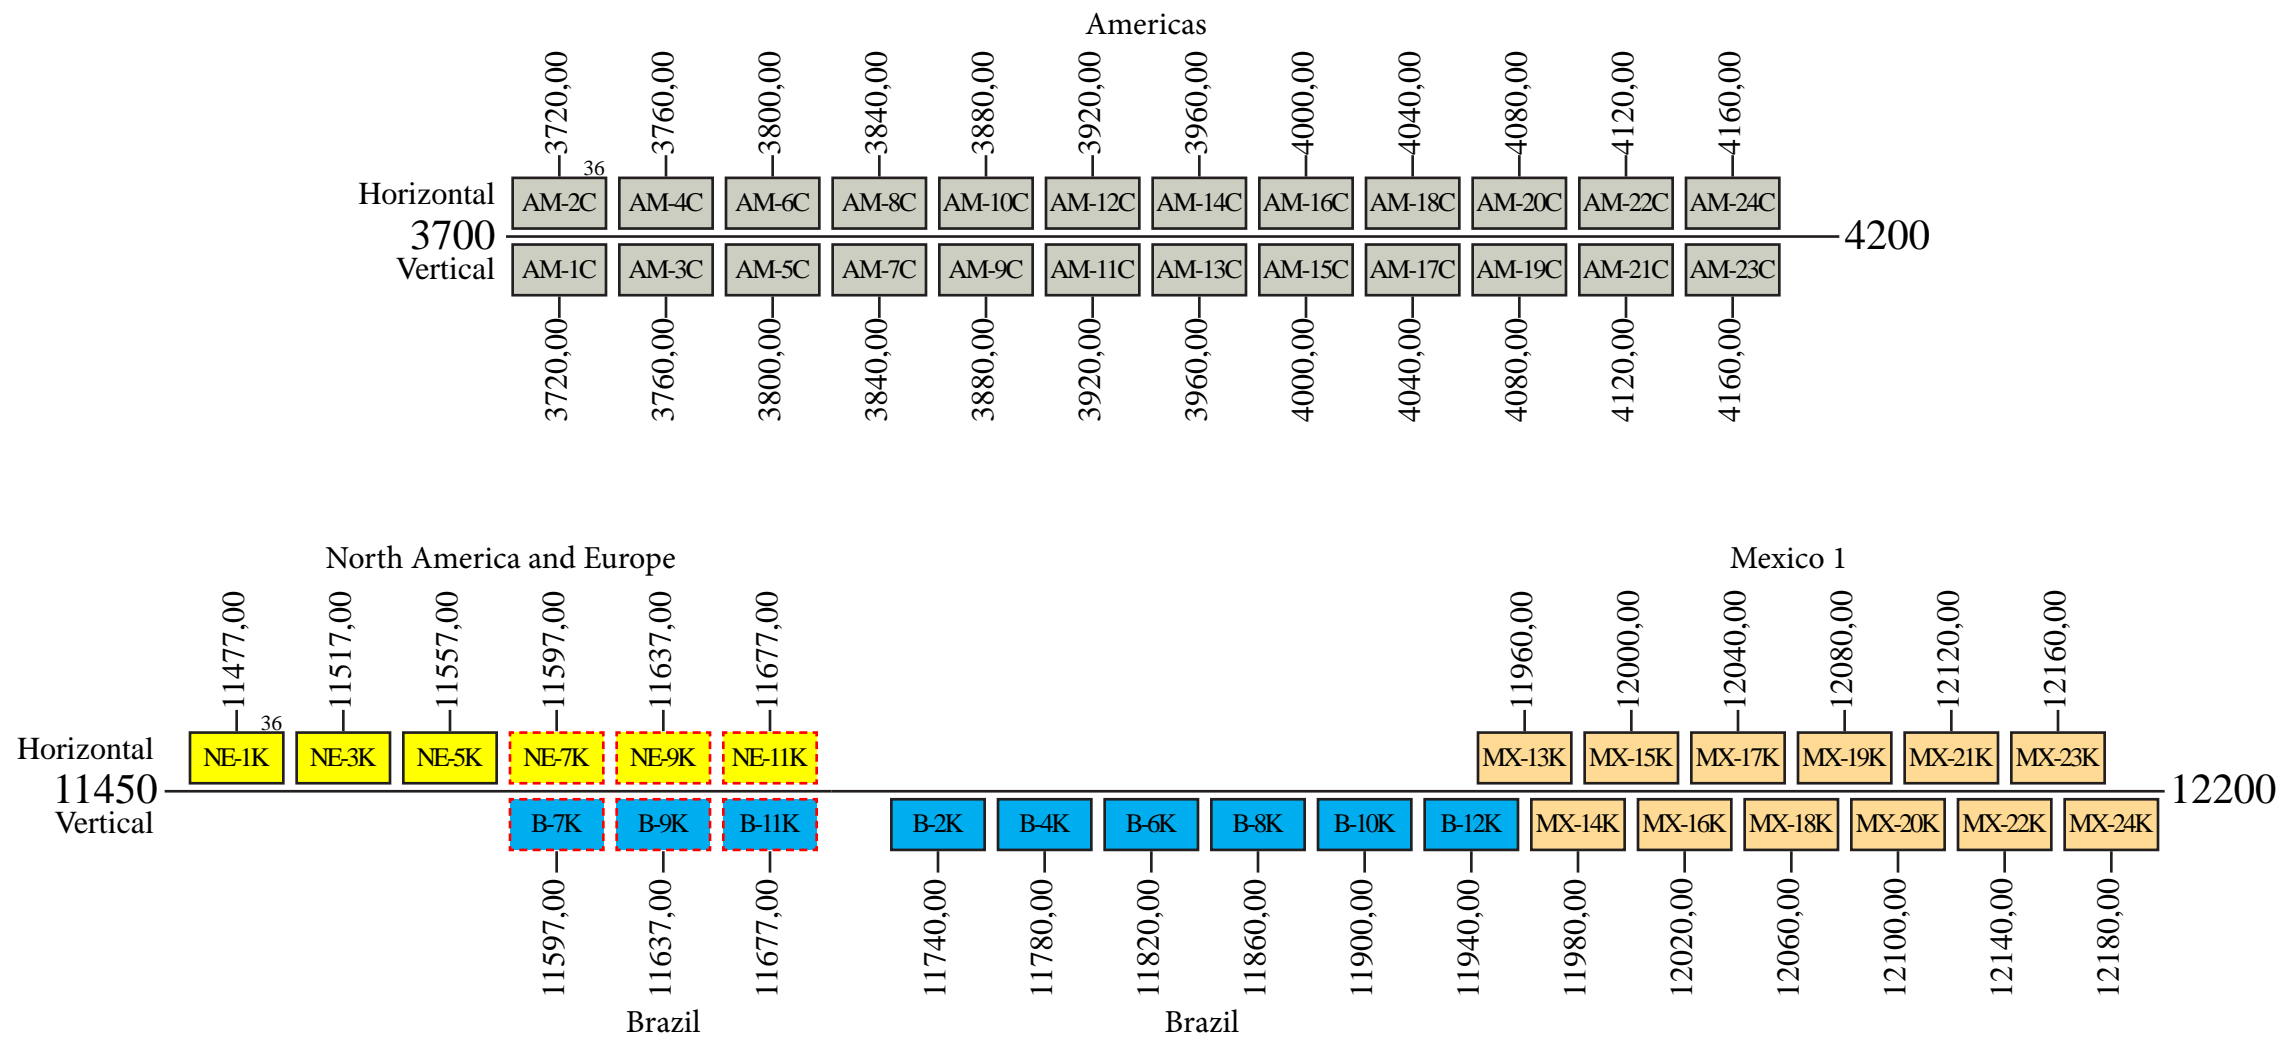

# Intelsat 9

## Frequency Plan

### Downlink

     Switchable between Brazil and Europe/Conus

Command 1: 14000,50 R Omni  
 Command 2: 14494,50 V Global/Omni  
 Telemetry 1a: 11700,50 R Omni  
 Telemetry 1b: 11700,50 H Global/Omni  
 Telemetry 1c: 11700,50 V Global  
 Telemetry 2a: 11702,00 R Omni  
 Telemetry 2b: 11701,00 H Global/Omni  
 Telemetry 2c: 11702,00 V Global  
 Beacon 1: 11699,00 H Global  
 Beacon 2: 11703,00 V Global