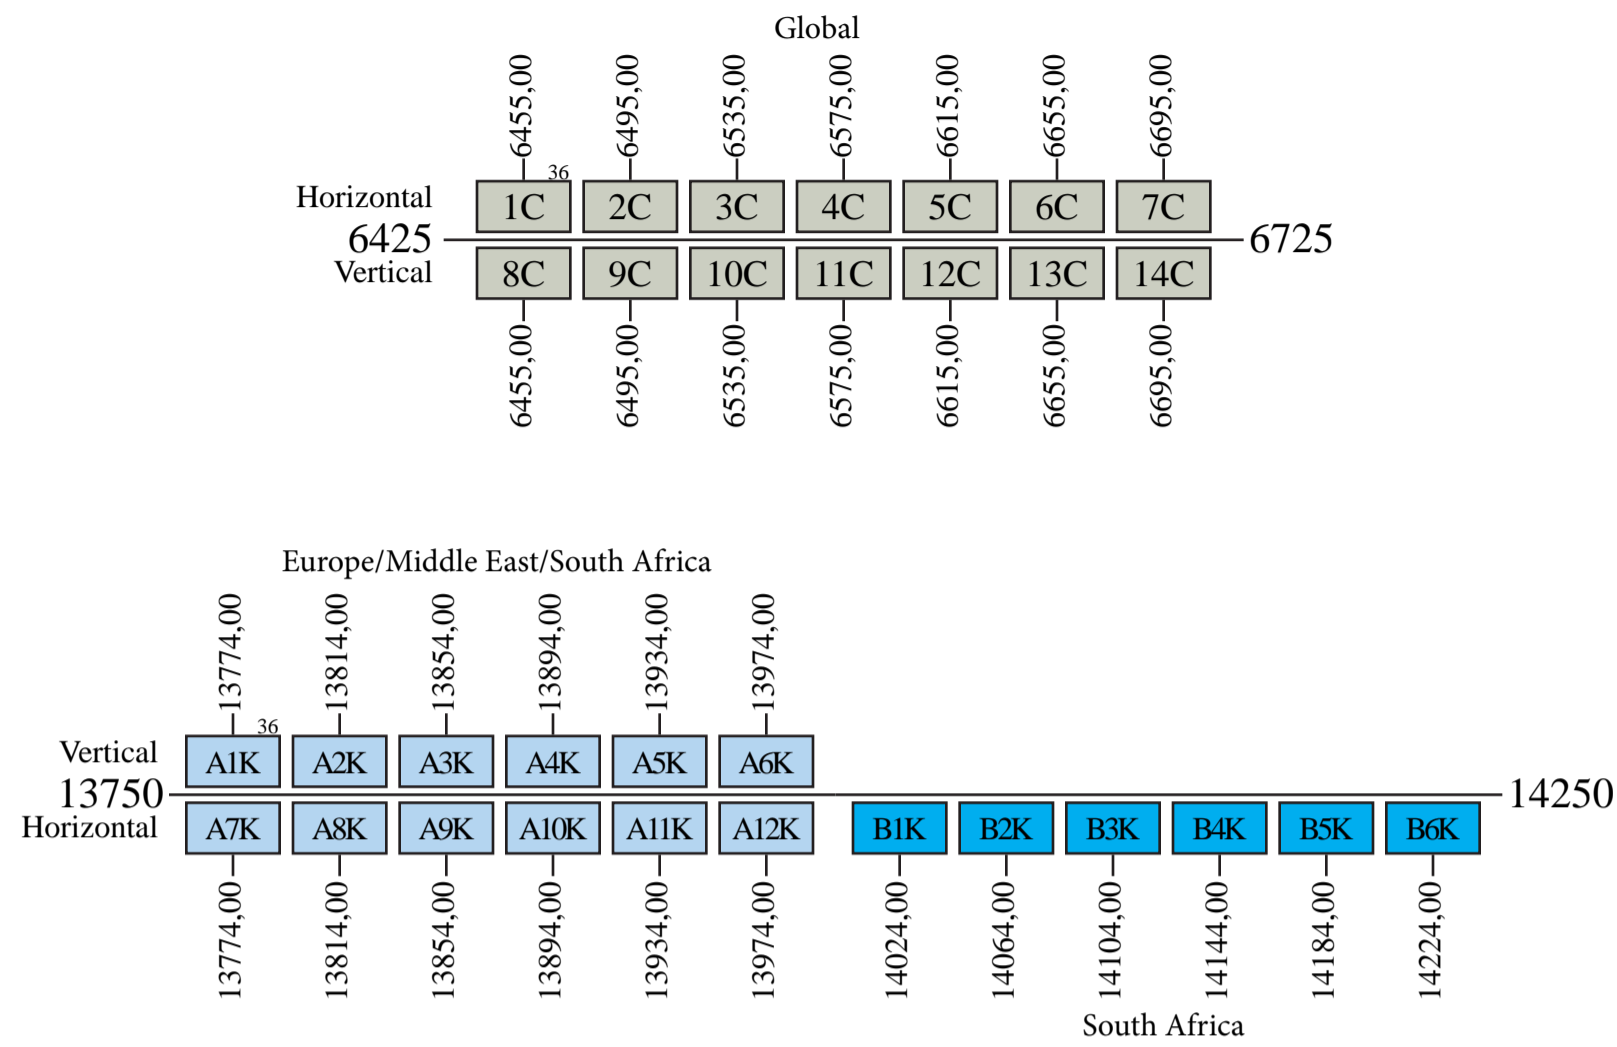

# Intelsat 7

## Frequency Plan

### Uplink

Note: 1) A8K, A10K and A12K may also uplink from the China/India H uplink beam when the "C" transponder with the same channel number operates with the Europe Middle East/South Africa H uplink beam.

Note: 2) C8K, C10K and C12K may also uplink from the Europe Middle East/South Africa H uplink beam when the "A" transponder with the same channel number operates with the China/India H uplink beam.