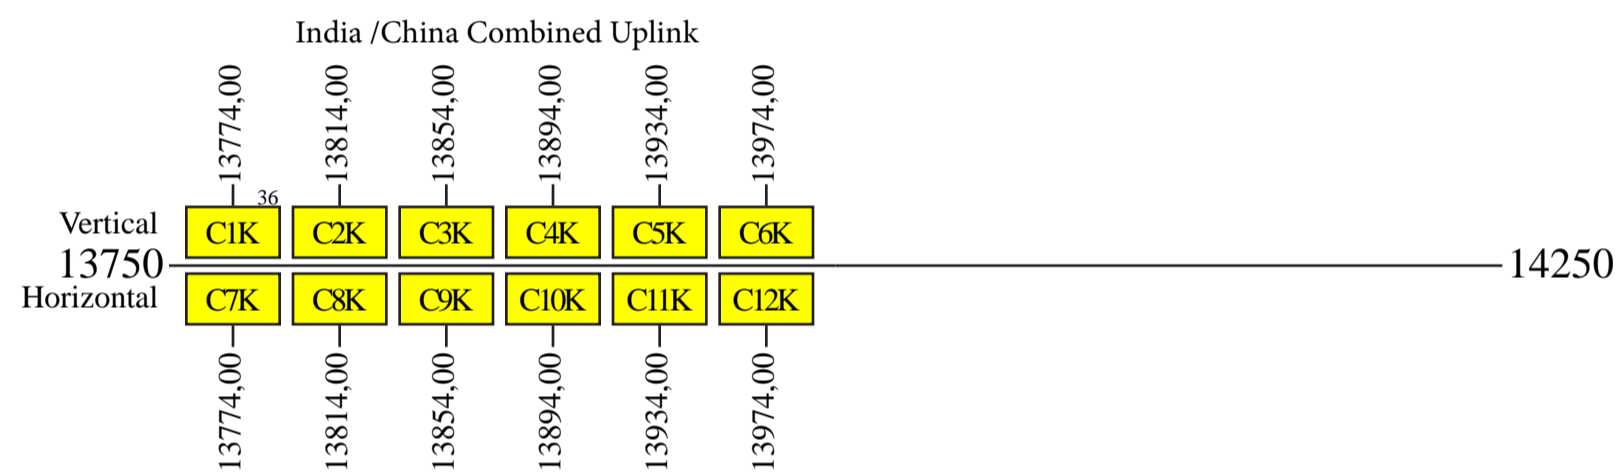

## Frequency Plan

### Uplink

Note: 1) A8K, A10K and A12K may also uplink from the China/India H uplink beam when the "C" transponder with the same channel number operates with the Europe Middle East/South Africa H uplink beam.

Note: 2) C8K, C10K and C12K may also uplink from the Europe Middle East/South Africa H uplink beam when the "A" transponder with the same channel number operates with the China/India H uplink beam.