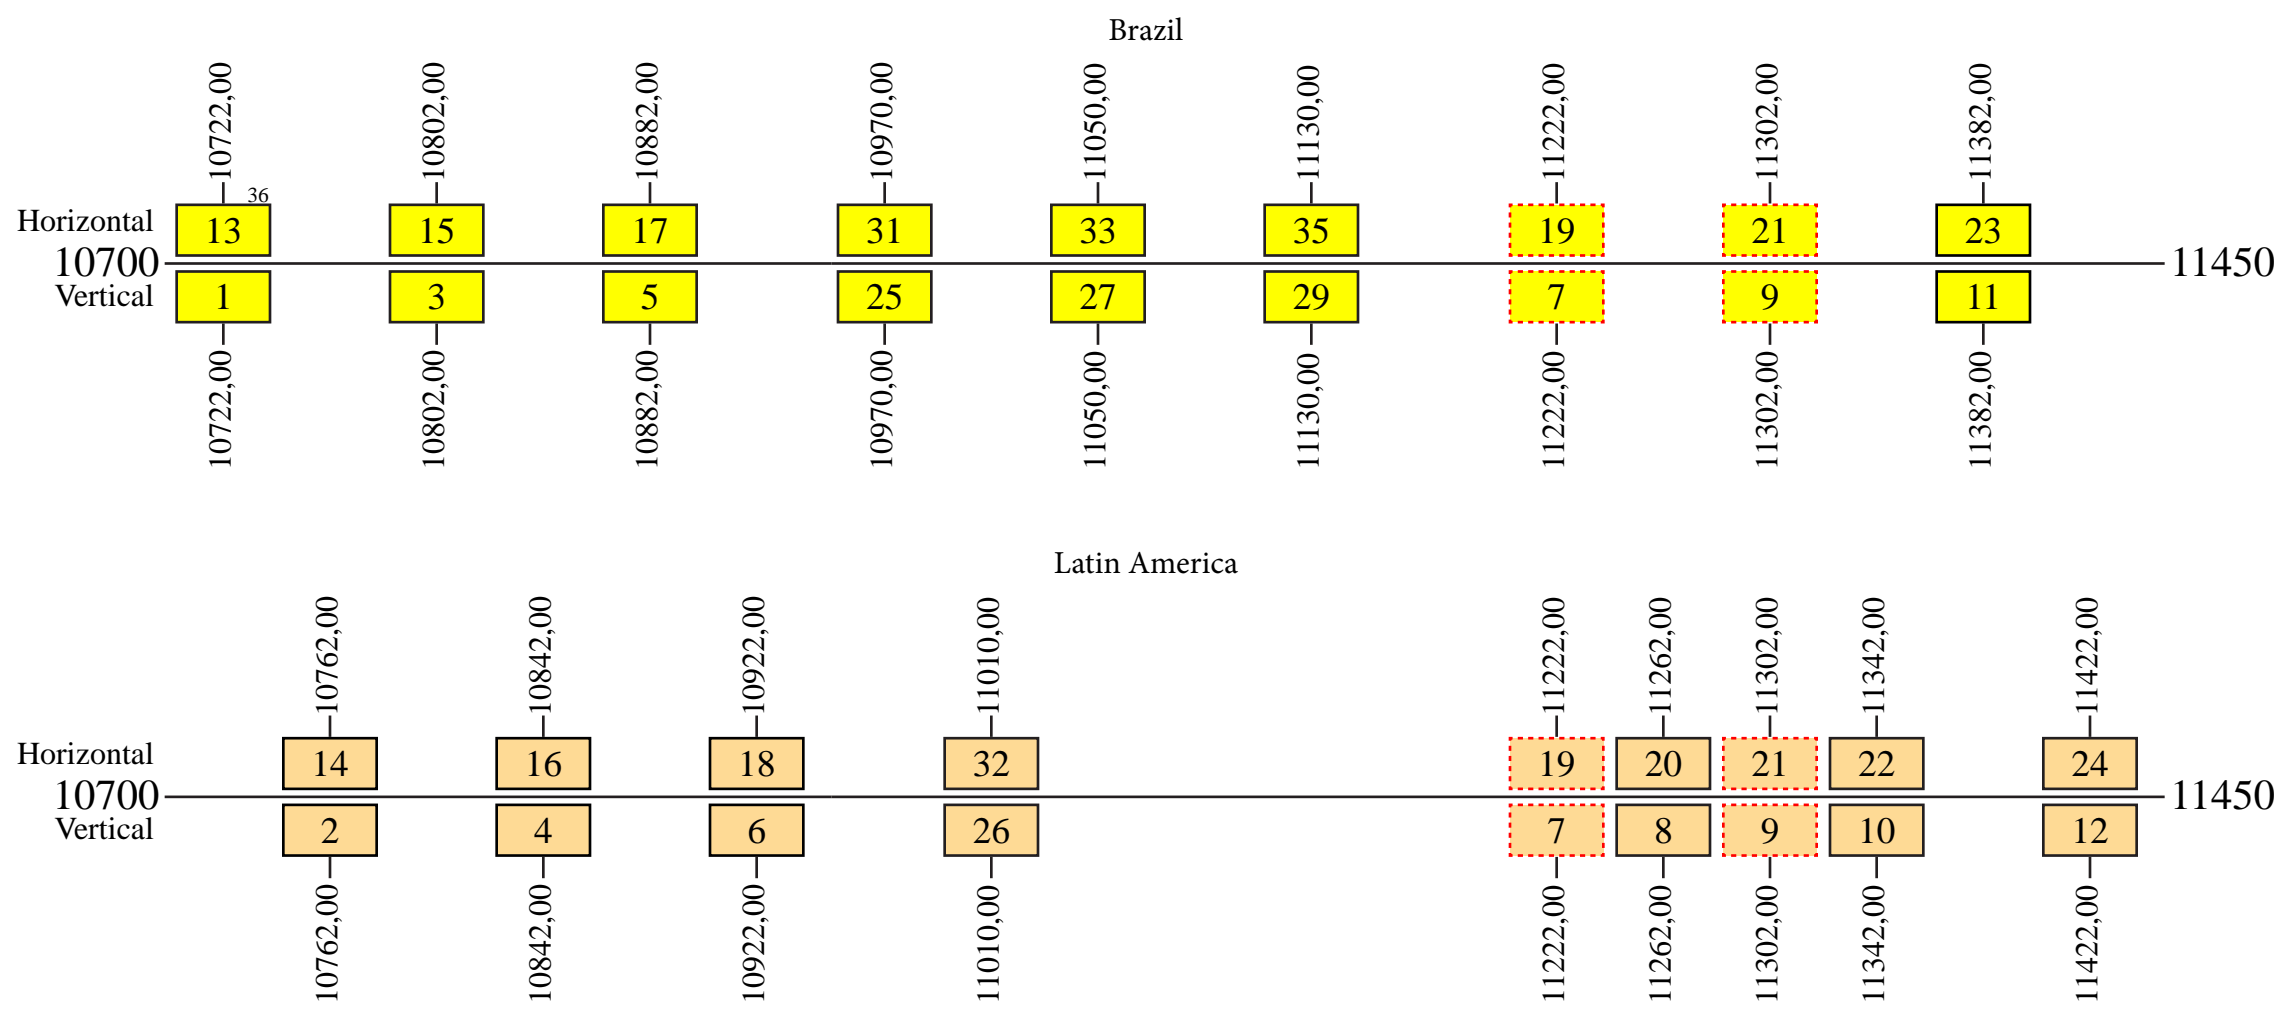

Intelsat 6B

Frequency Plan

Uplink

Downlink

 Switcable on channel by channel basis.