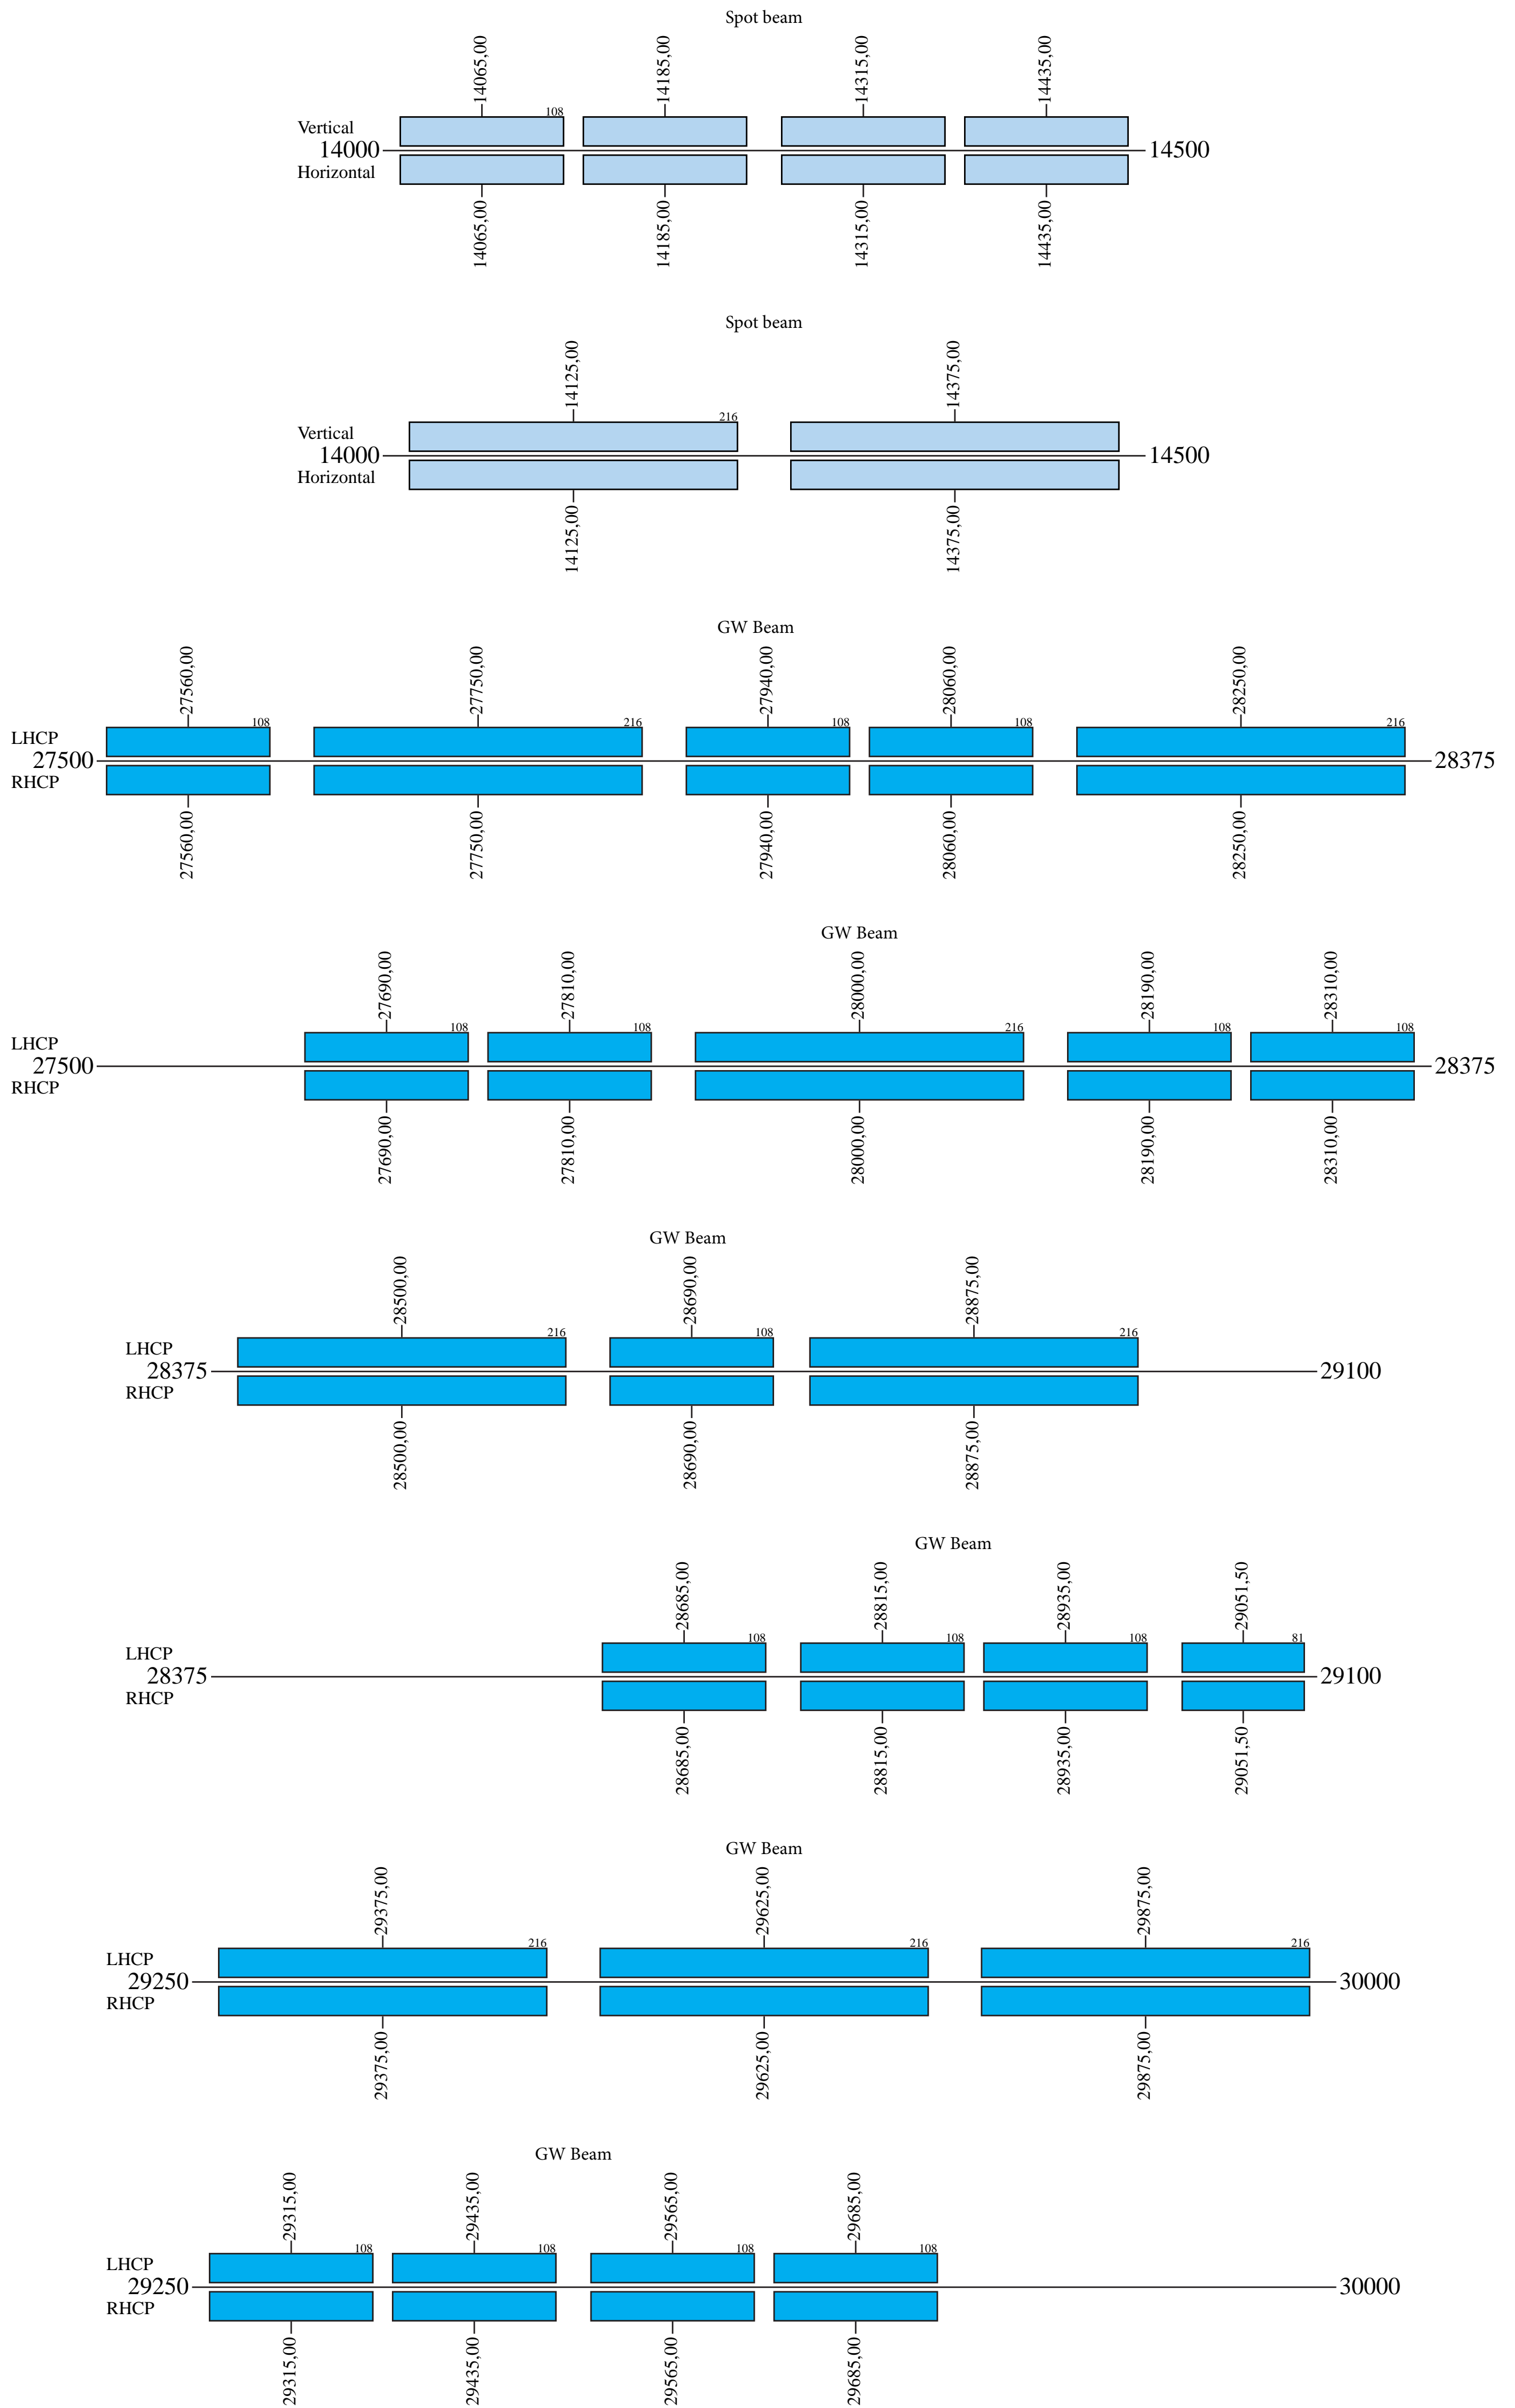

# Intelsat 40e

## Provisional Frequency Plan

### Uplink

Command 1: 14000,50 L (14000~14030 = Tunable in 100 kHz) Global Beam  
 Command 2: 14000,50 L (14000~14030 = Tunable in 100 kHz) Global Beam  
 Command 3: 14003,00 L (14000~14030 = Tunable in 100 kHz) Global Beam  
 Telemetry 1: 10950,25 R Global Beam  
 Telemetry 2: 10951,25 R Global Beam  
 Telemetry 3: 10951,75 R Global Beam  
 Telemetry 4: 10952,25 R (10934,95~10965,05 = Tunable in 100 kHz) Global Beam  
 Beacon 1: 10950,25 R Global Beam  
 Beacon 2: 11700,50 R Global Beam  
 Beacon 3: 12199,50 R Global Beam  
 Beacon 4: 20199,00 H Global Beam