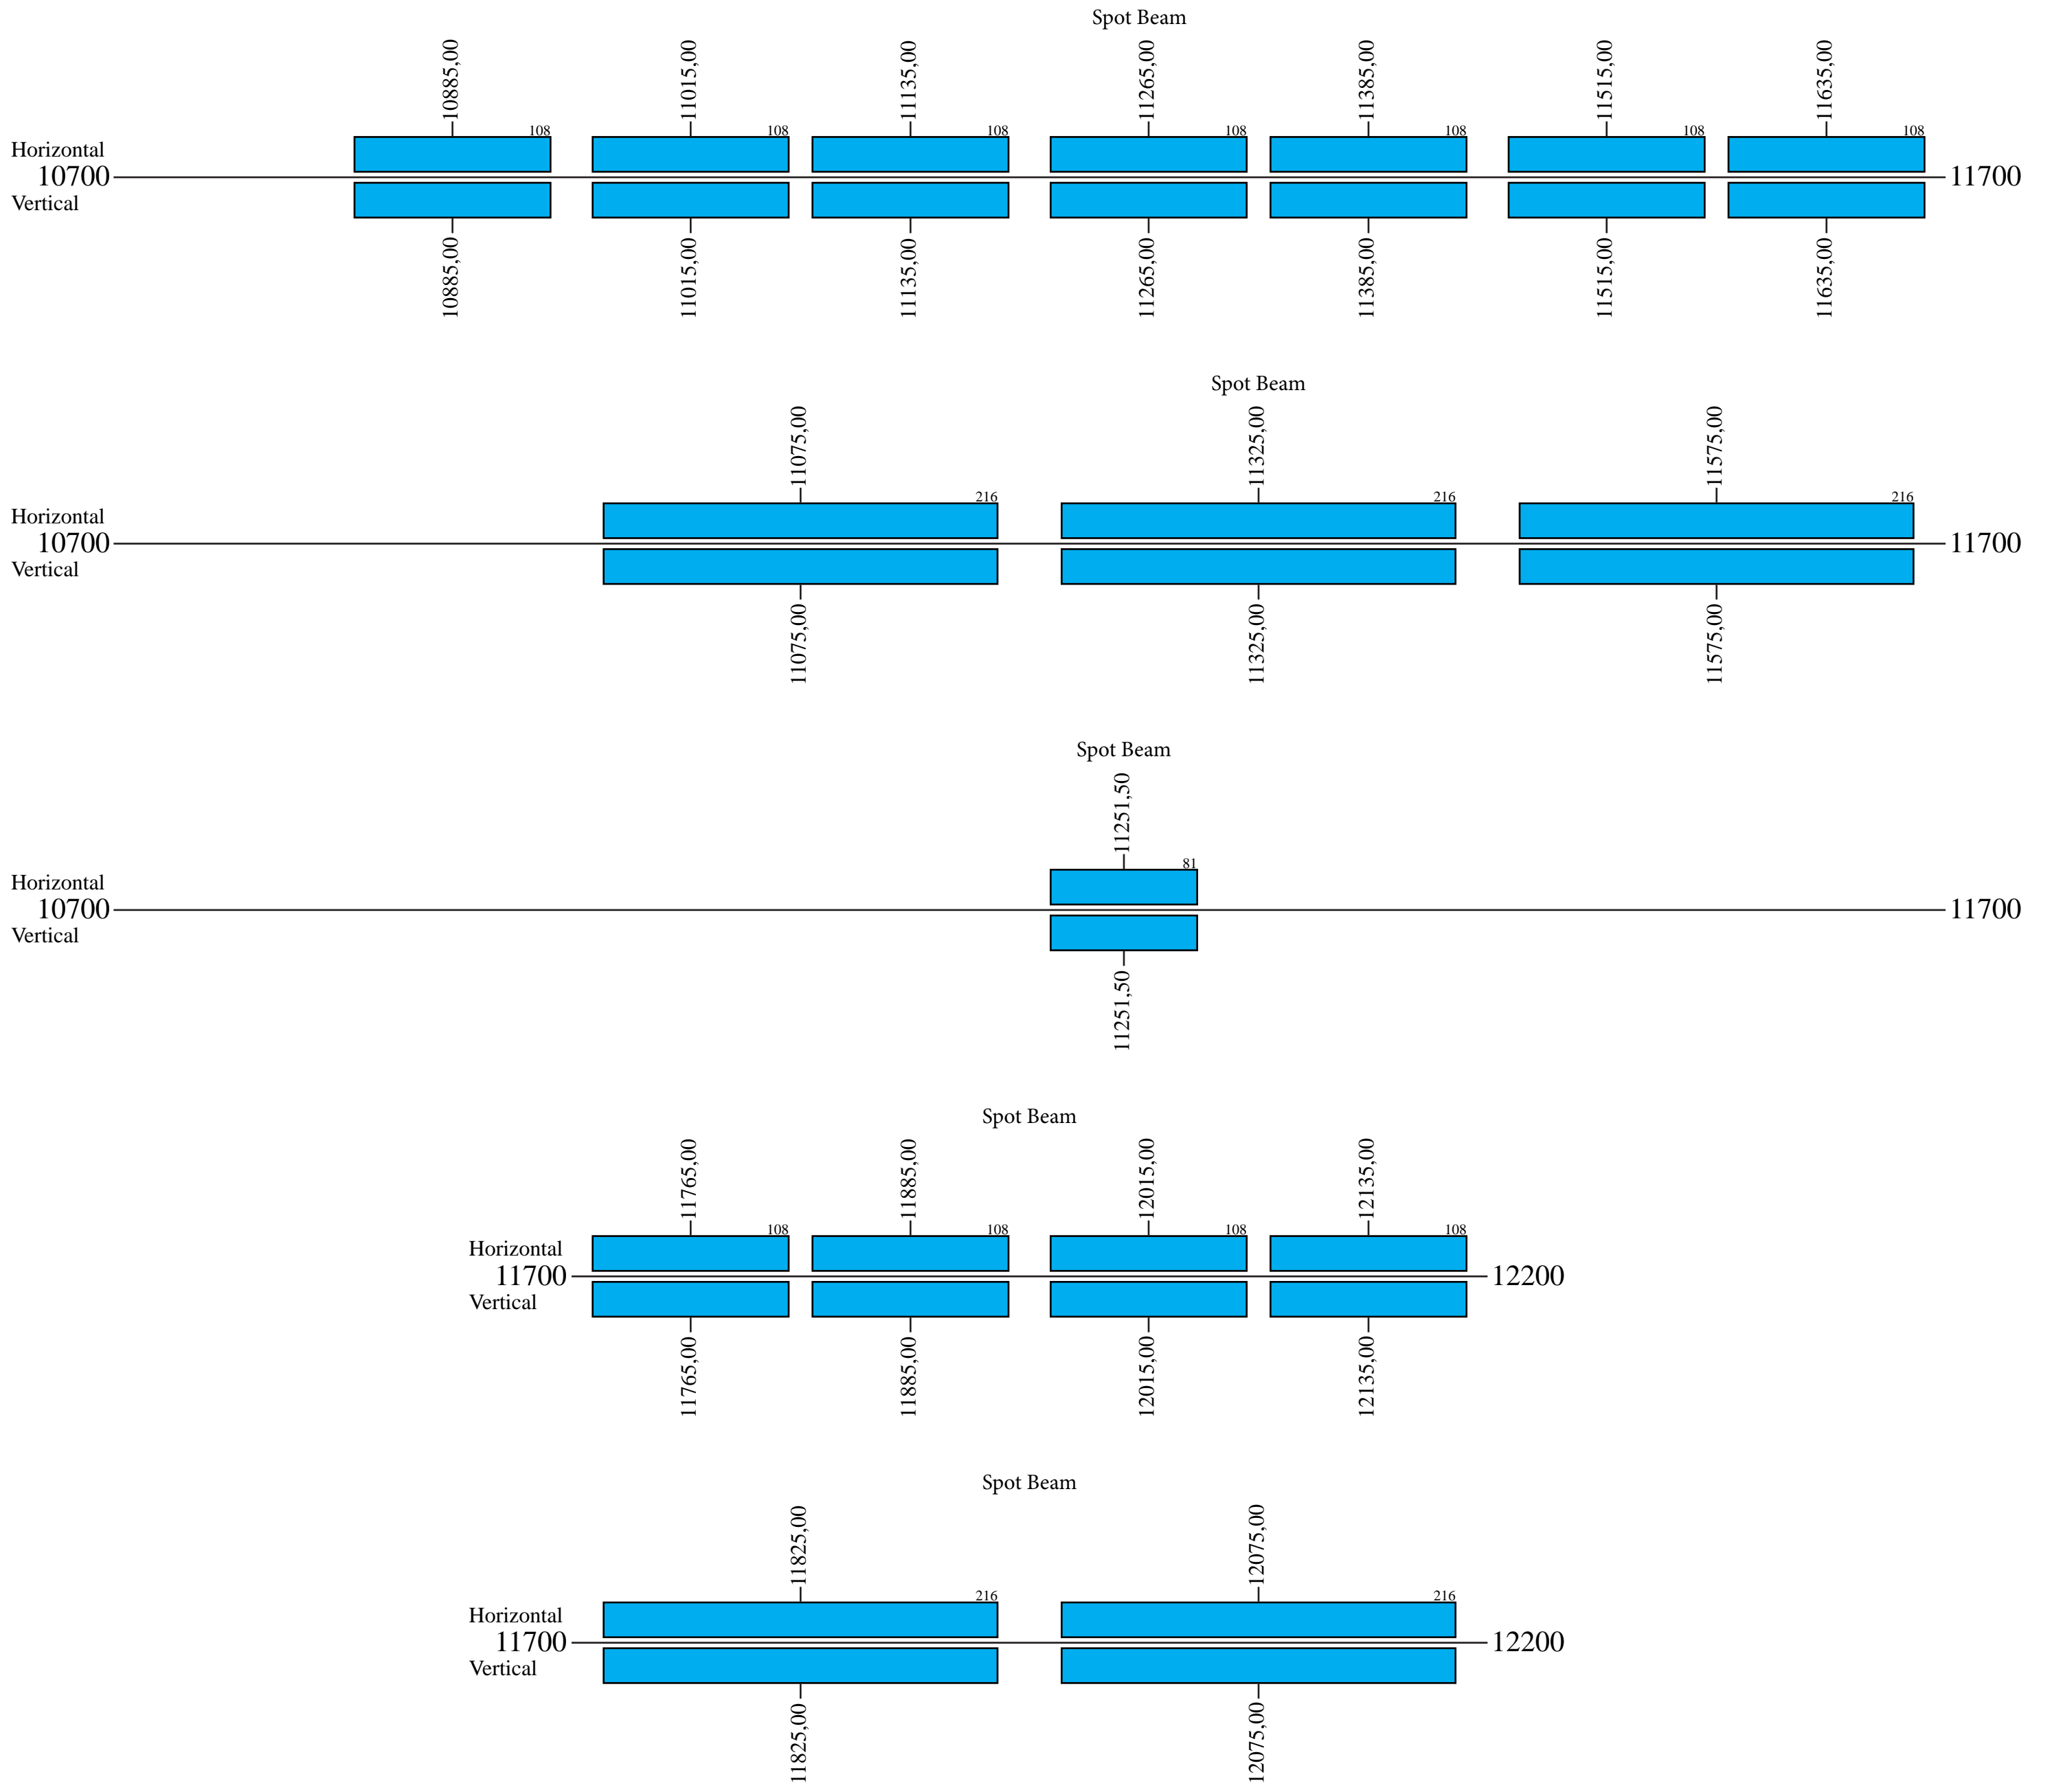

## Provisional Frequency Plan

### Uplink

Command 1: 14000,50 L (14000~14030 = Tunable in 100 kHz) Global Beam  
 Command 2: 14000,50 L (14000~14030 = Tunable in 100 kHz) Global Beam  
 Command 3: 14003,00 L (14000~14030 = Tunable in 100 kHz) Global Beam  
 Telemetry 1: 10950,25 R Global Beam  
 Telemetry 2: 10951,25 R Global Beam  
 Telemetry 3: 10951,75 R Global Beam  
 Telemetry 4: 10952,25 R (10934,95~10965,05 = Tunable in 100 kHz) Global Beam  
 Beacon 1: 10950,25 R Global Beam  
 Beacon 2: 11700,50 R Global Beam  
 Beacon 3: 12199,50 R Global Beam  
 Beacon 4: 20199,00 H Global Beam

### Downlink Ku-Band