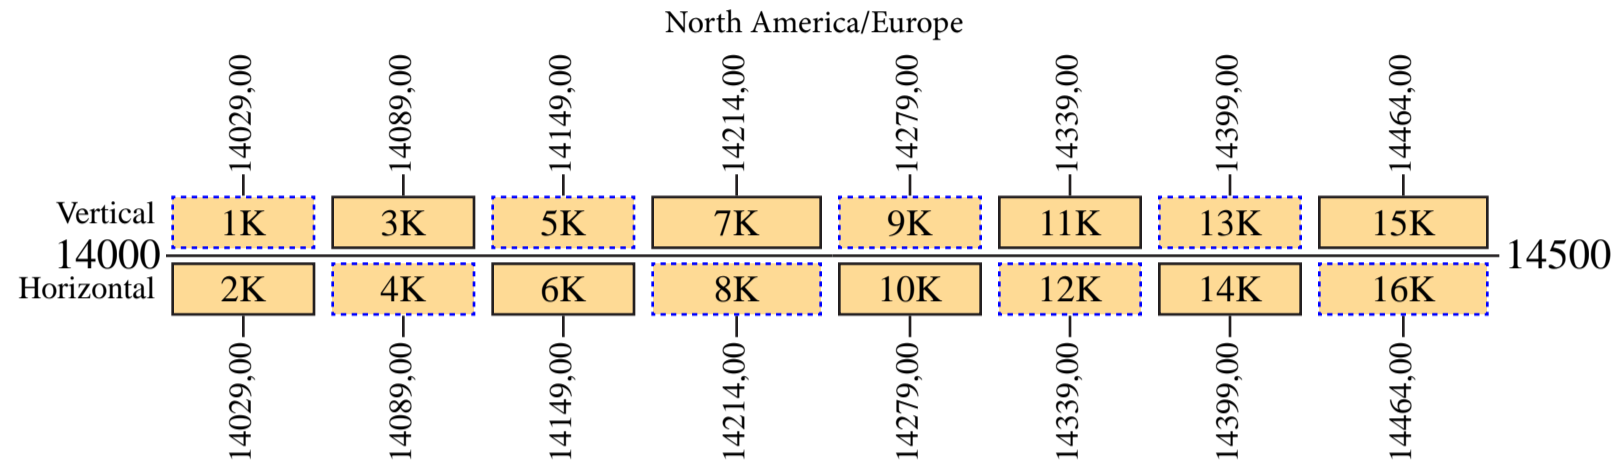

Intelsat 3R

Frequency Plan

Uplink

Downlink

■ North South America (11 Ghz) or Europe (12 Ghz)
 ■ North America V or South South America H
 ■ North America H or Brazil V
 ■ Brazil
 ■ Europe