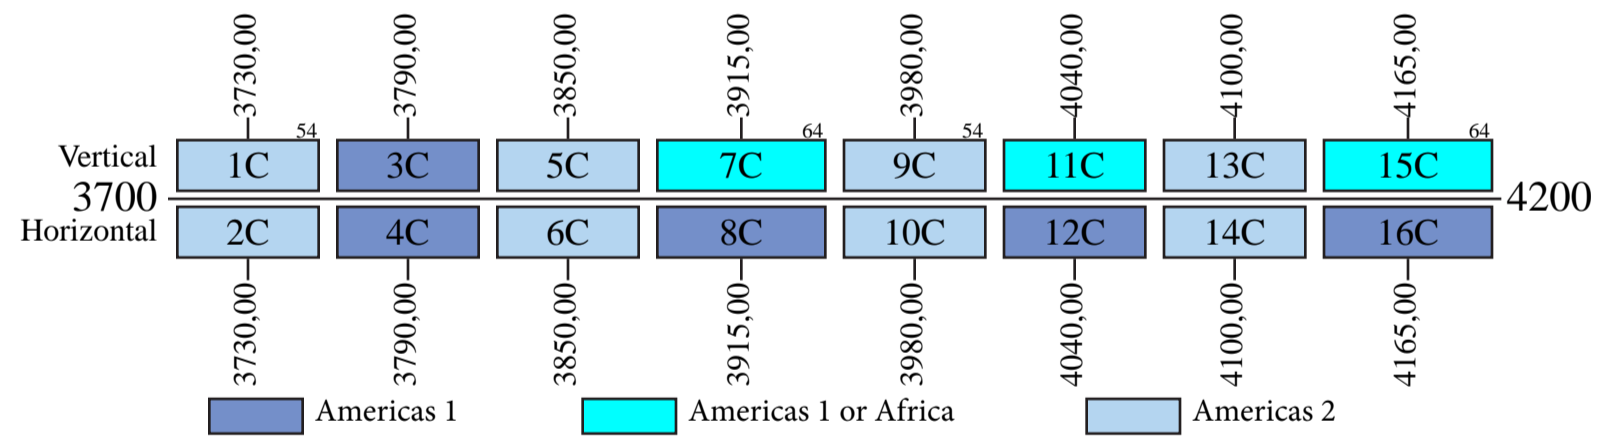

Intelsat 3R

Frequency Plan

Uplink

Downlink

■ North South America (11 Ghz) or Europe (12 Ghz)
 ■ North America V or South South America H
 ■ North America H or Brazil V
 ■ Brazil
 ■ Europe