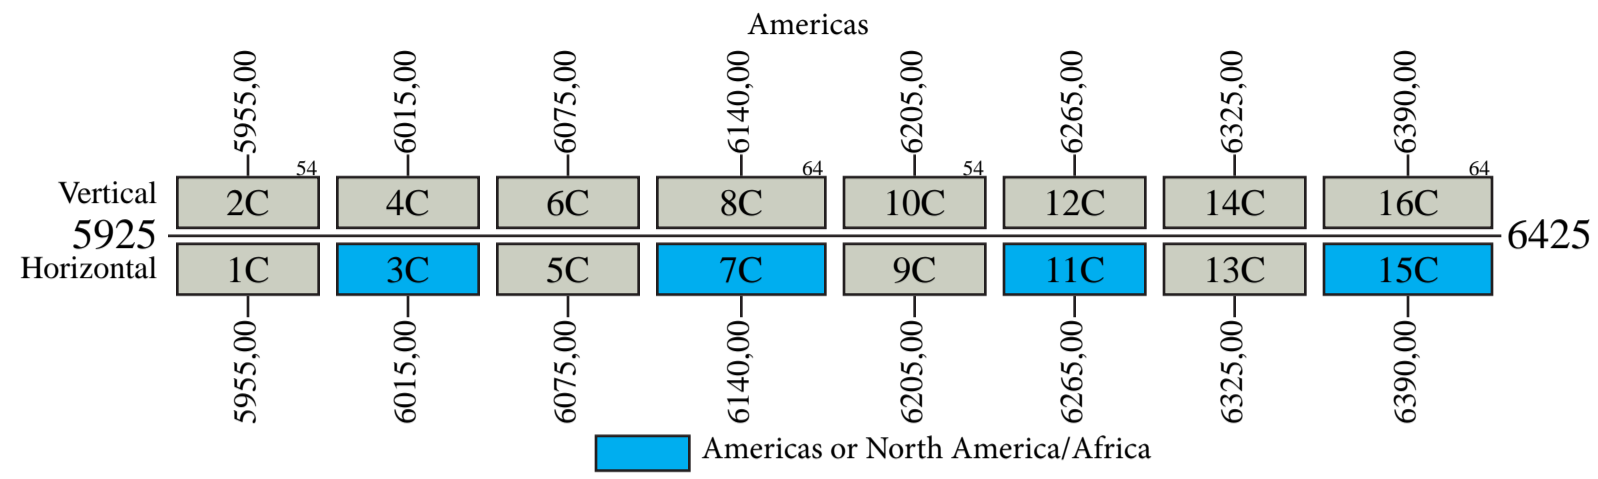

Intelsat 3R

Frequency Plan

Uplink

Downlink

■ North South America (11 Ghz) or Europe (12 Ghz)
 ■ North America V or South South America H
 ■ North America H or Brazil V
 ■ Brazil
 ■ Europe