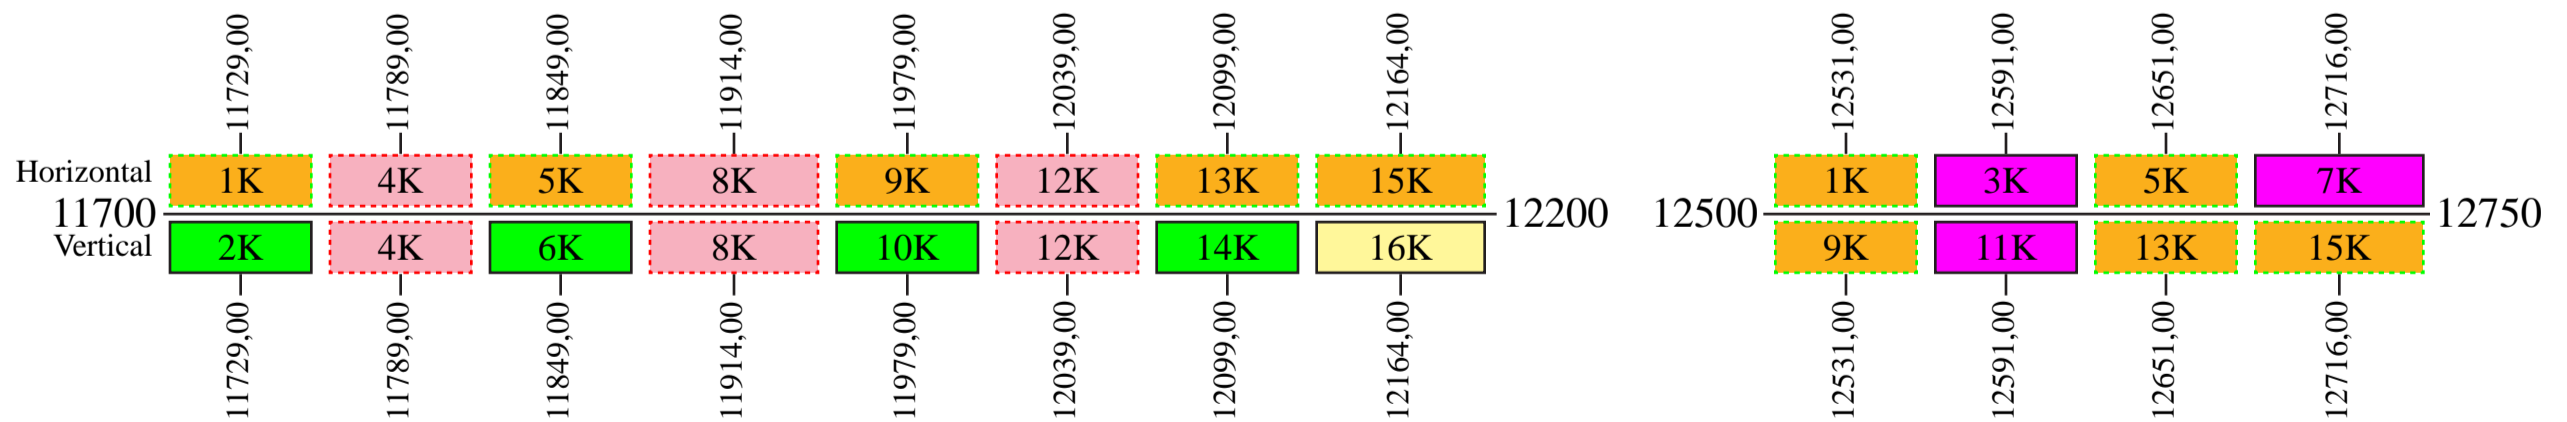

Intelsat 3R

Frequency Plan

Uplink

Downlink

■ North South America (11 Ghz) or Europe (12 Ghz)
 ■ North America V or South South America H
 ■ North America H or Brazil V
 ■ Brazil
 ■ Europe