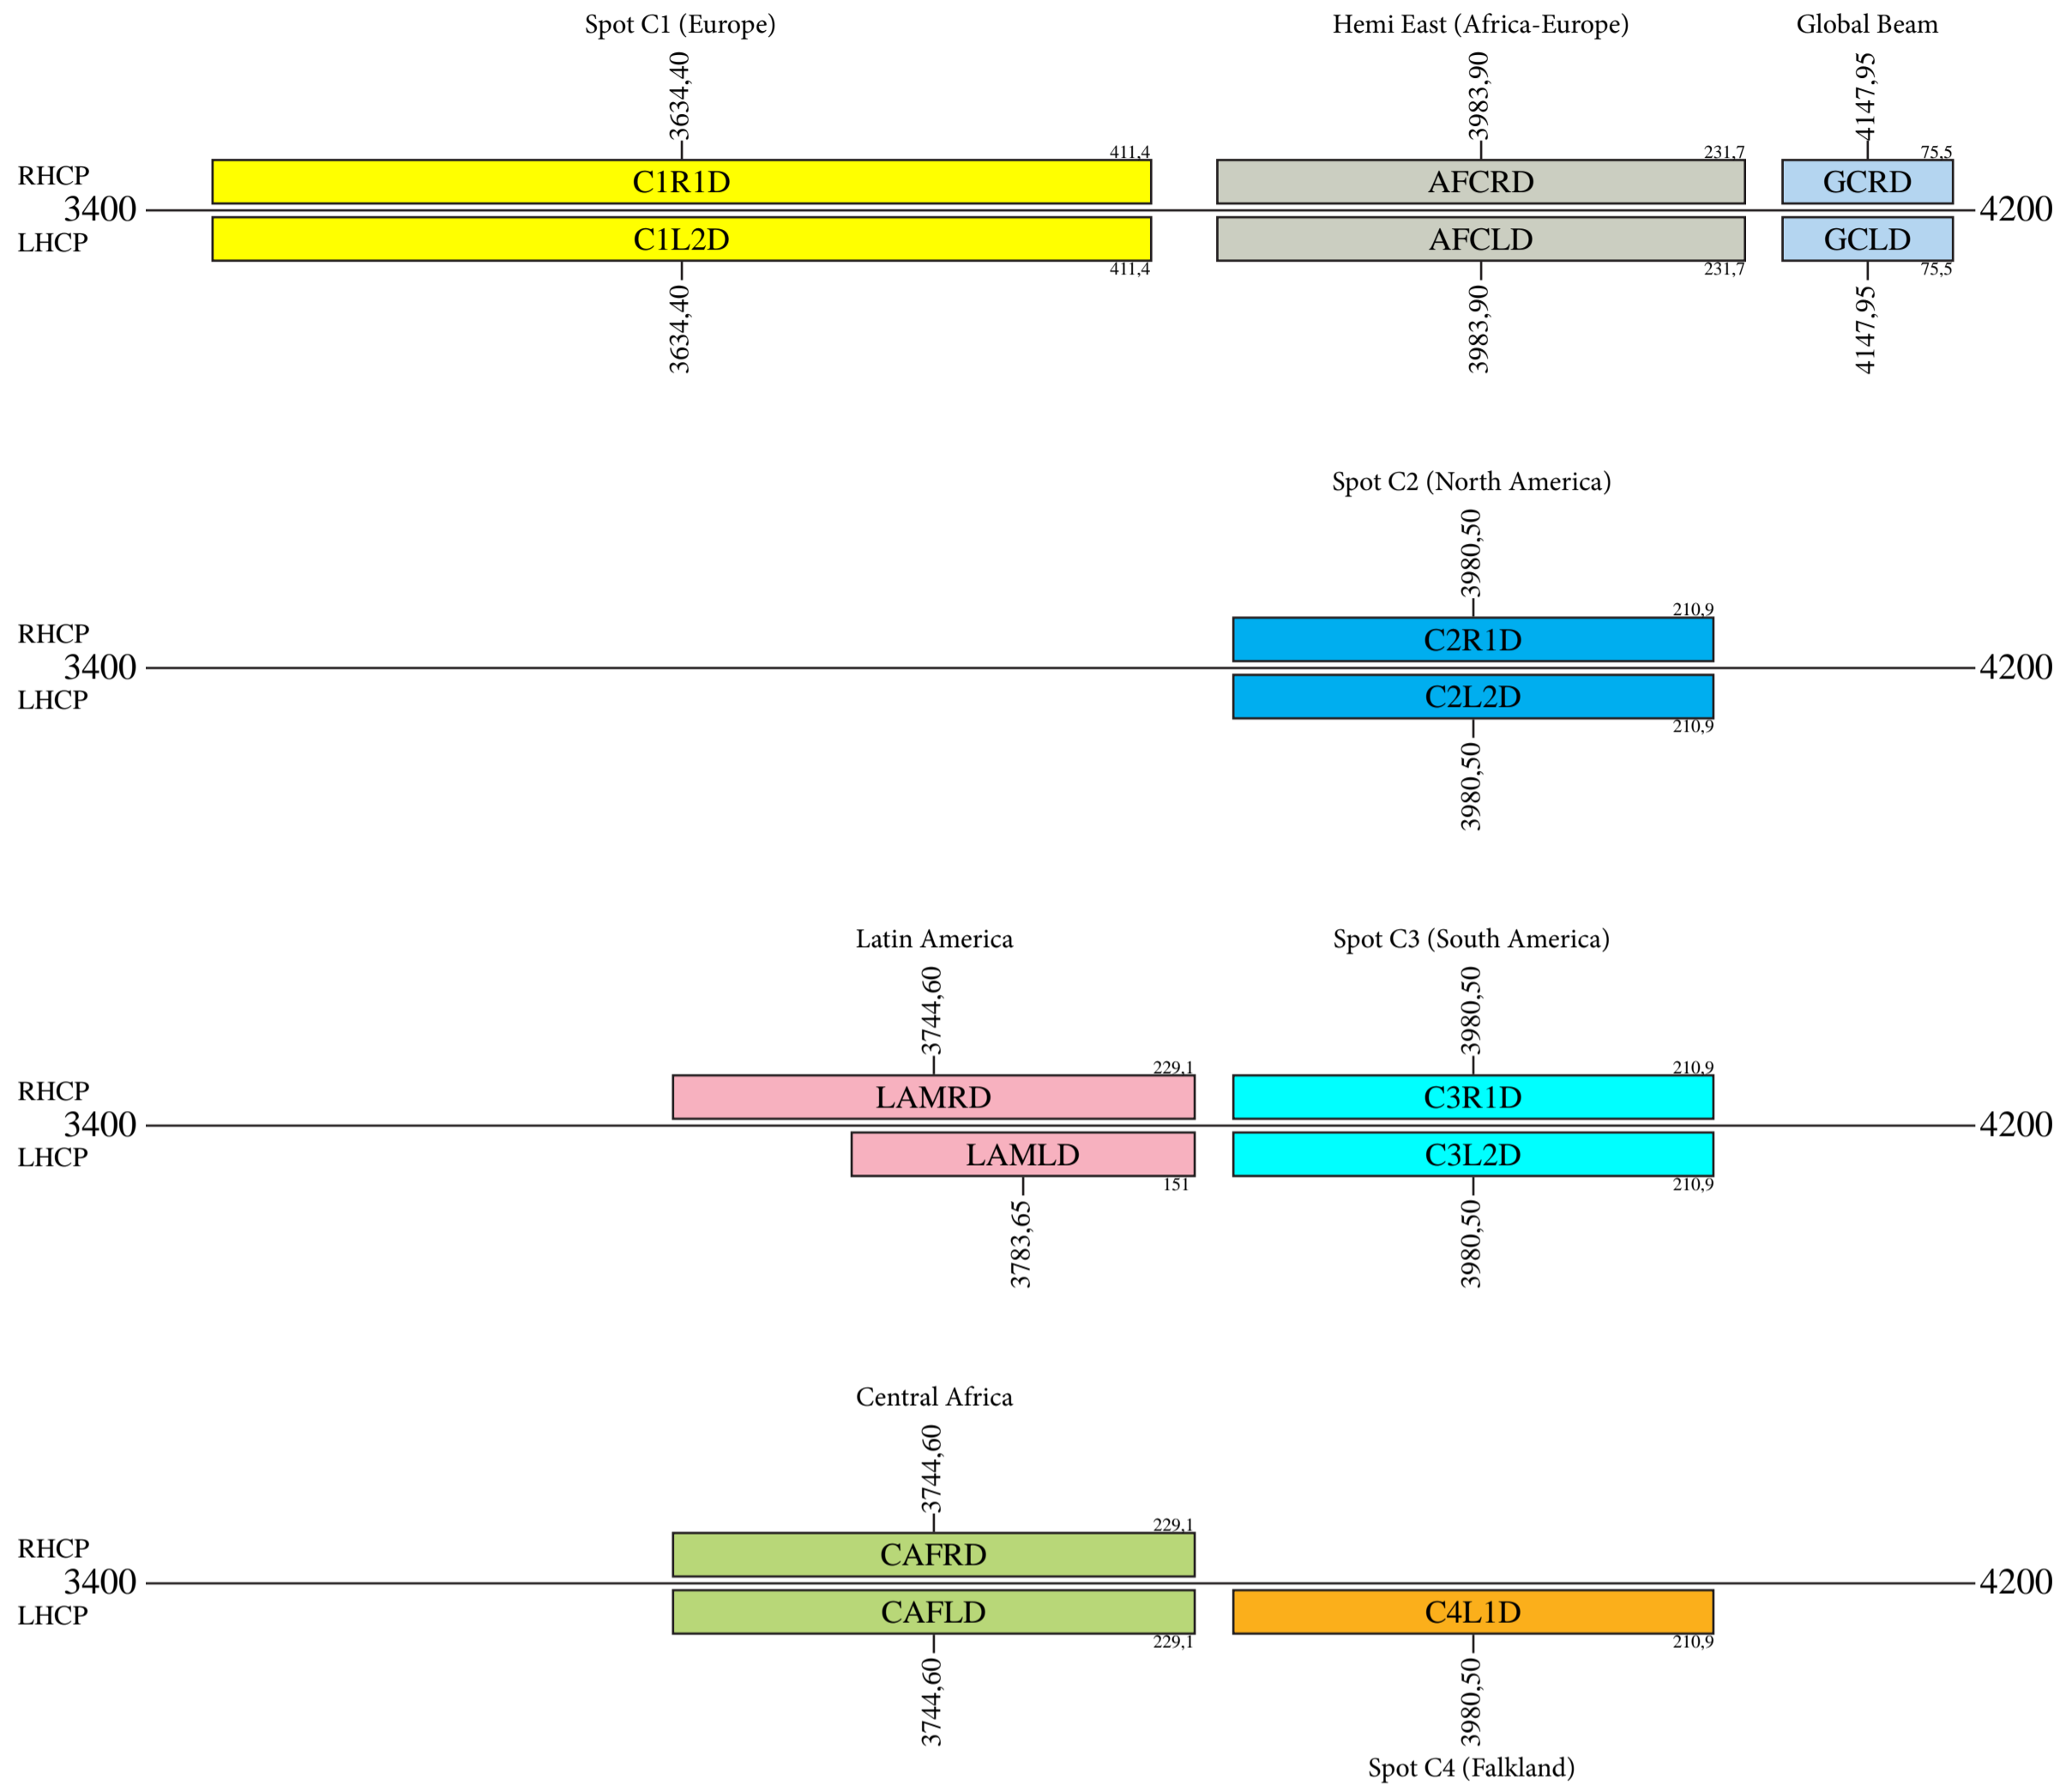

Intelsat 37e

Provisional Frequency Plan

Uplink

- Command 1: 6423,25 L or V Omni Beam or Global Beam
- Command 2: 5851,75 L Hemi Beam
- Telemetry 1: 4197,75 L or H Omni or Global or Hemi Beam
- Telemetry 2: 4198,25 L or H Omni or Global or Hemi Beam
- Telemetry 3: 4198,75 L or H Omni or Global or Hemi Beam
- Telemetry 4: 4199,25 L or H Omni or Global or Hemi Beam
- Beacon 1: 4199,75 V Global Beam
- Beacon 2: 11199,00 R Global Beam
- Beacon 3: 11451,50 R Global Beam
- Beacon 4: 12501,00 R Global Beam
- Beacon 5: 20199,50 V Global Beam

Intelsat 37e

Provisional Frequency Plan

Downlink

Intelsat 37e

Provisional Frequency Plan

Uplink

Intelsat 37e

Provisional Frequency Plan

Downlink

Intelsat 37e

Provisional Frequency Plan

Uplink

Downlink