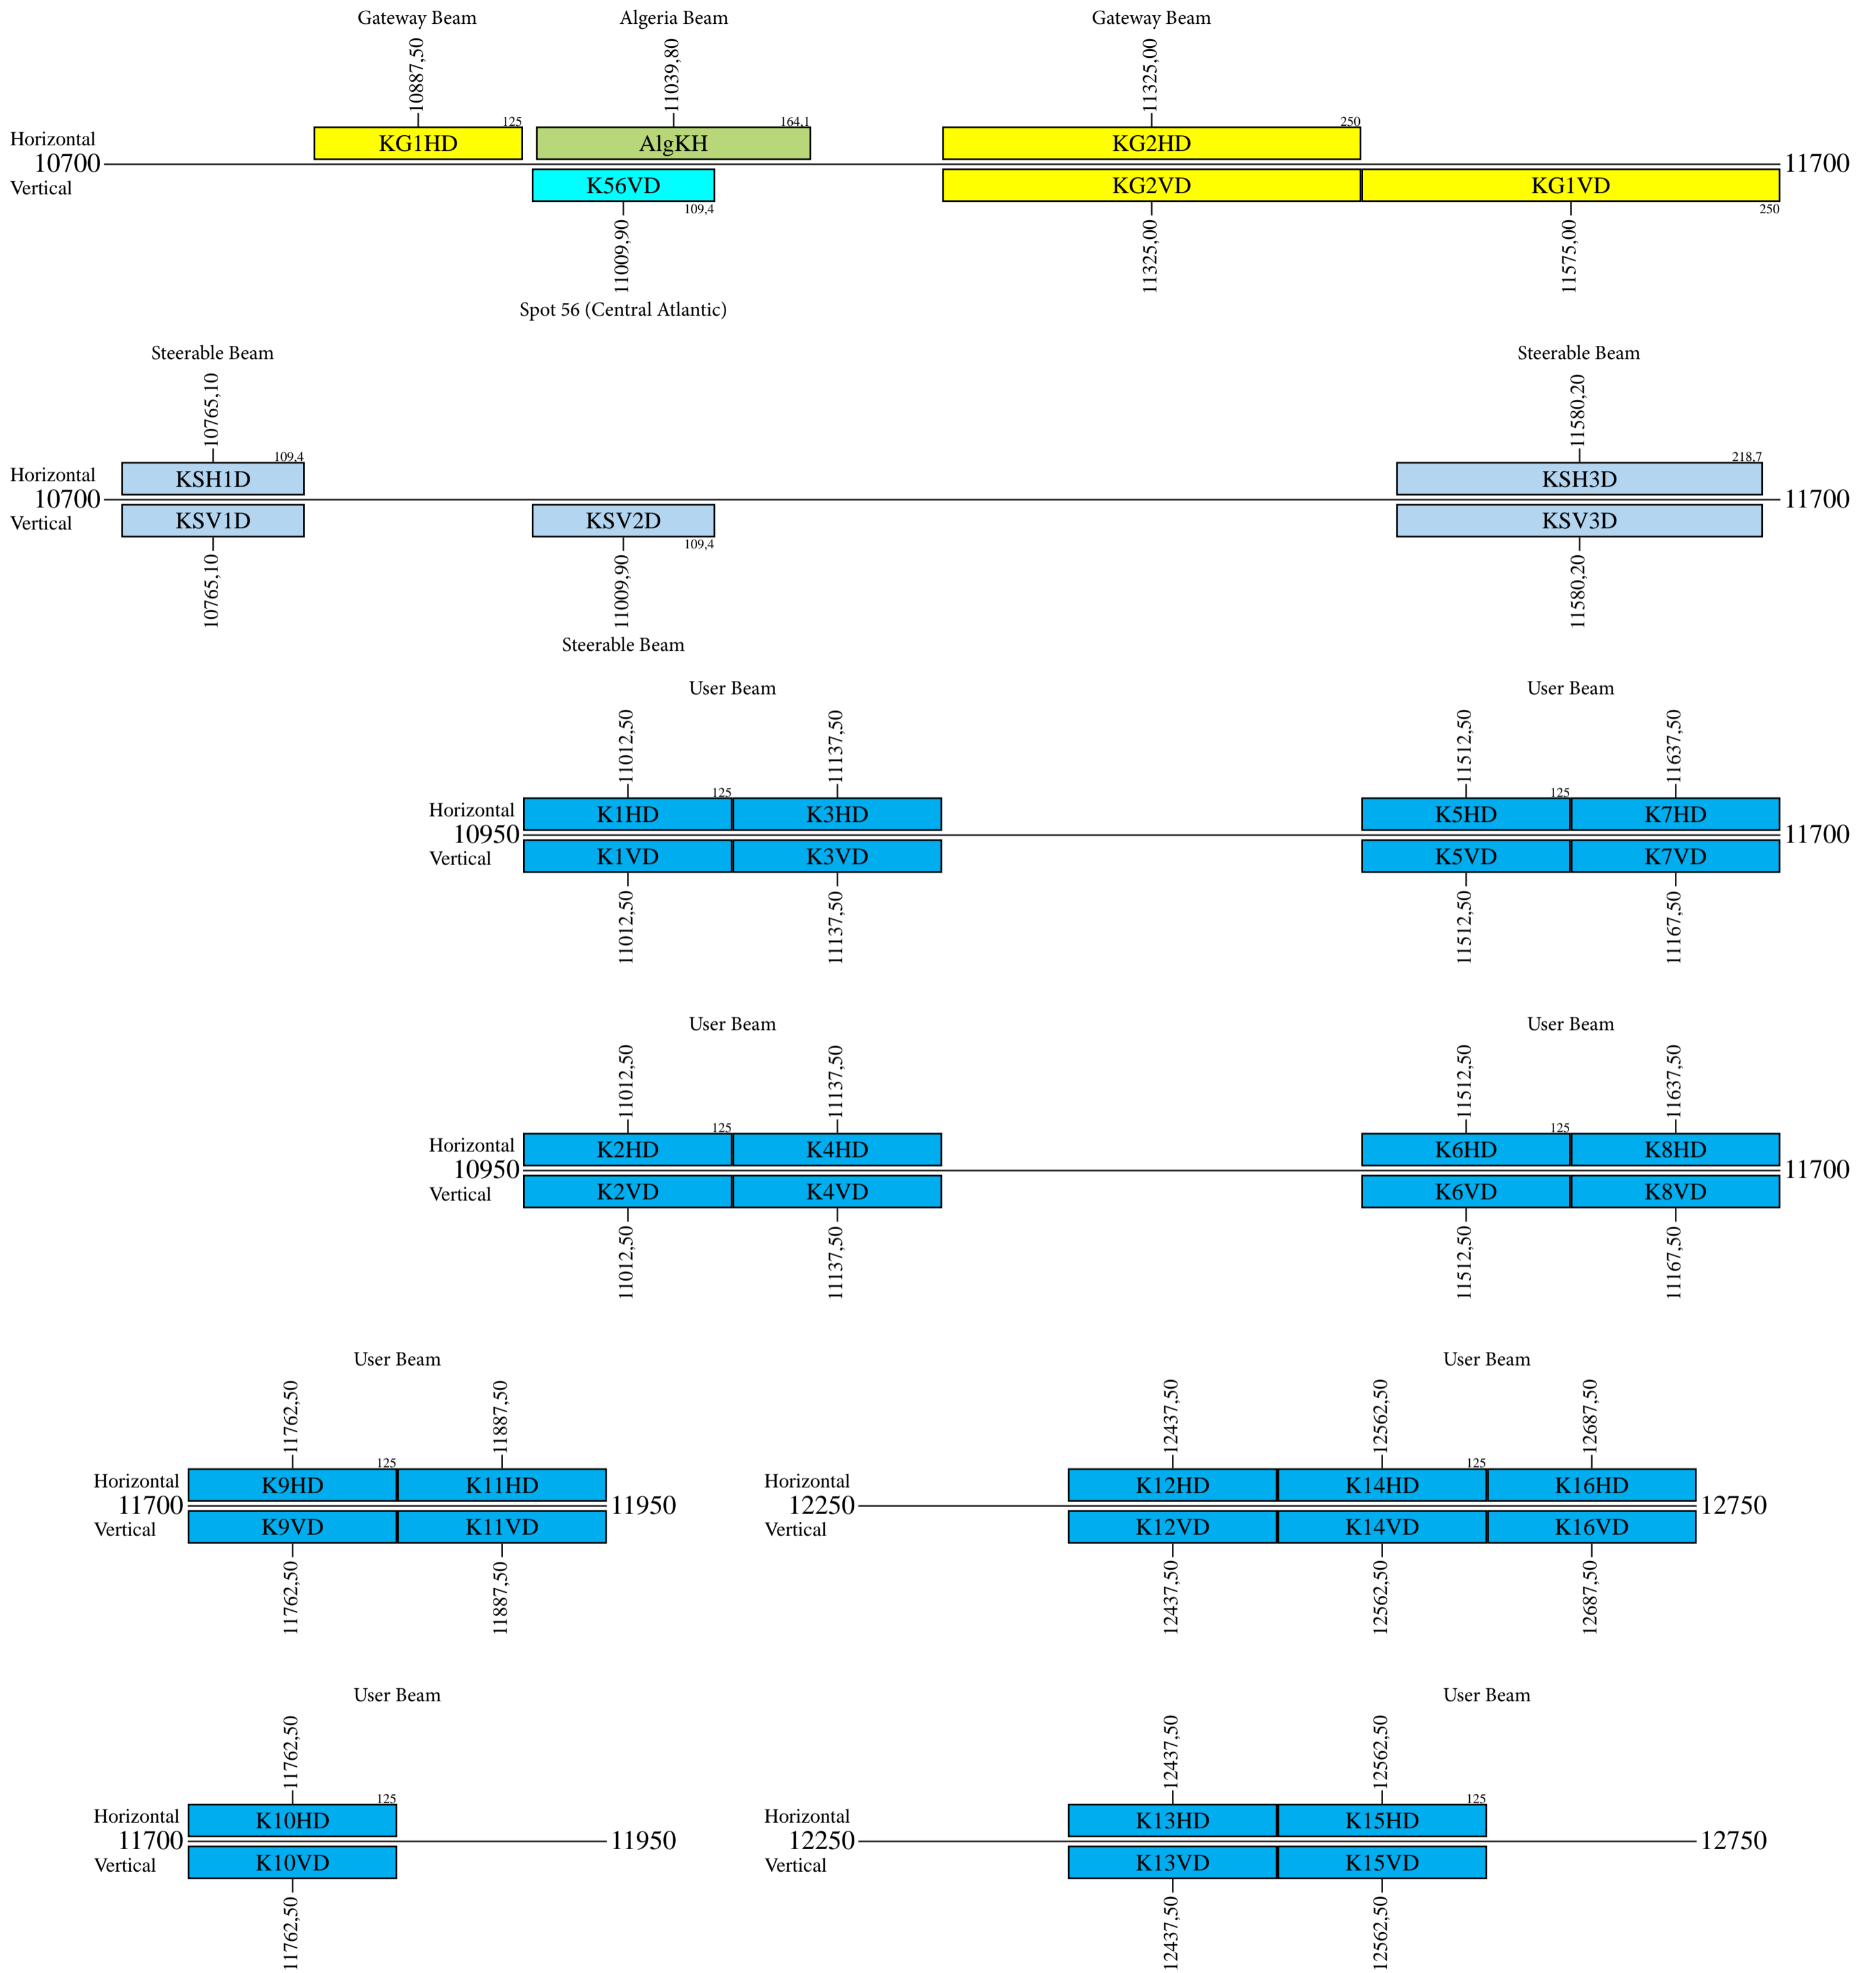

Intelsat 37e

Provisional Frequency Plan

Uplink

- Command 1: 6423,25 L or V Omni Beam or Global Beam
- Command 2: 5851,75 L Hemi Beam
- Telemetry 1: 4197,75 L or H Omni or Global or Hemi Beam
- Telemetry 2: 4198,25 L or H Omni or Global or Hemi Beam
- Telemetry 3: 4198,75 L or H Omni or Global or Hemi Beam
- Telemetry 4: 4199,25 L or H Omni or Global or Hemi Beam
- Beacon 1: 4199,75 V Global Beam
- Beacon 2: 11199,00 R Global Beam
- Beacon 3: 11451,50 R Global Beam
- Beacon 4: 12501,00 R Global Beam
- Beacon 5: 20199,50 V Global Beam

Intelsat 37e

Provisional Frequency Plan

Downlink

Intelsat 37e

Provisional Frequency Plan

Uplink

Intelsat 37e

Provisional Frequency Plan

Downlink

Intelsat 37e

Provisional Frequency Plan

Uplink

Downlink