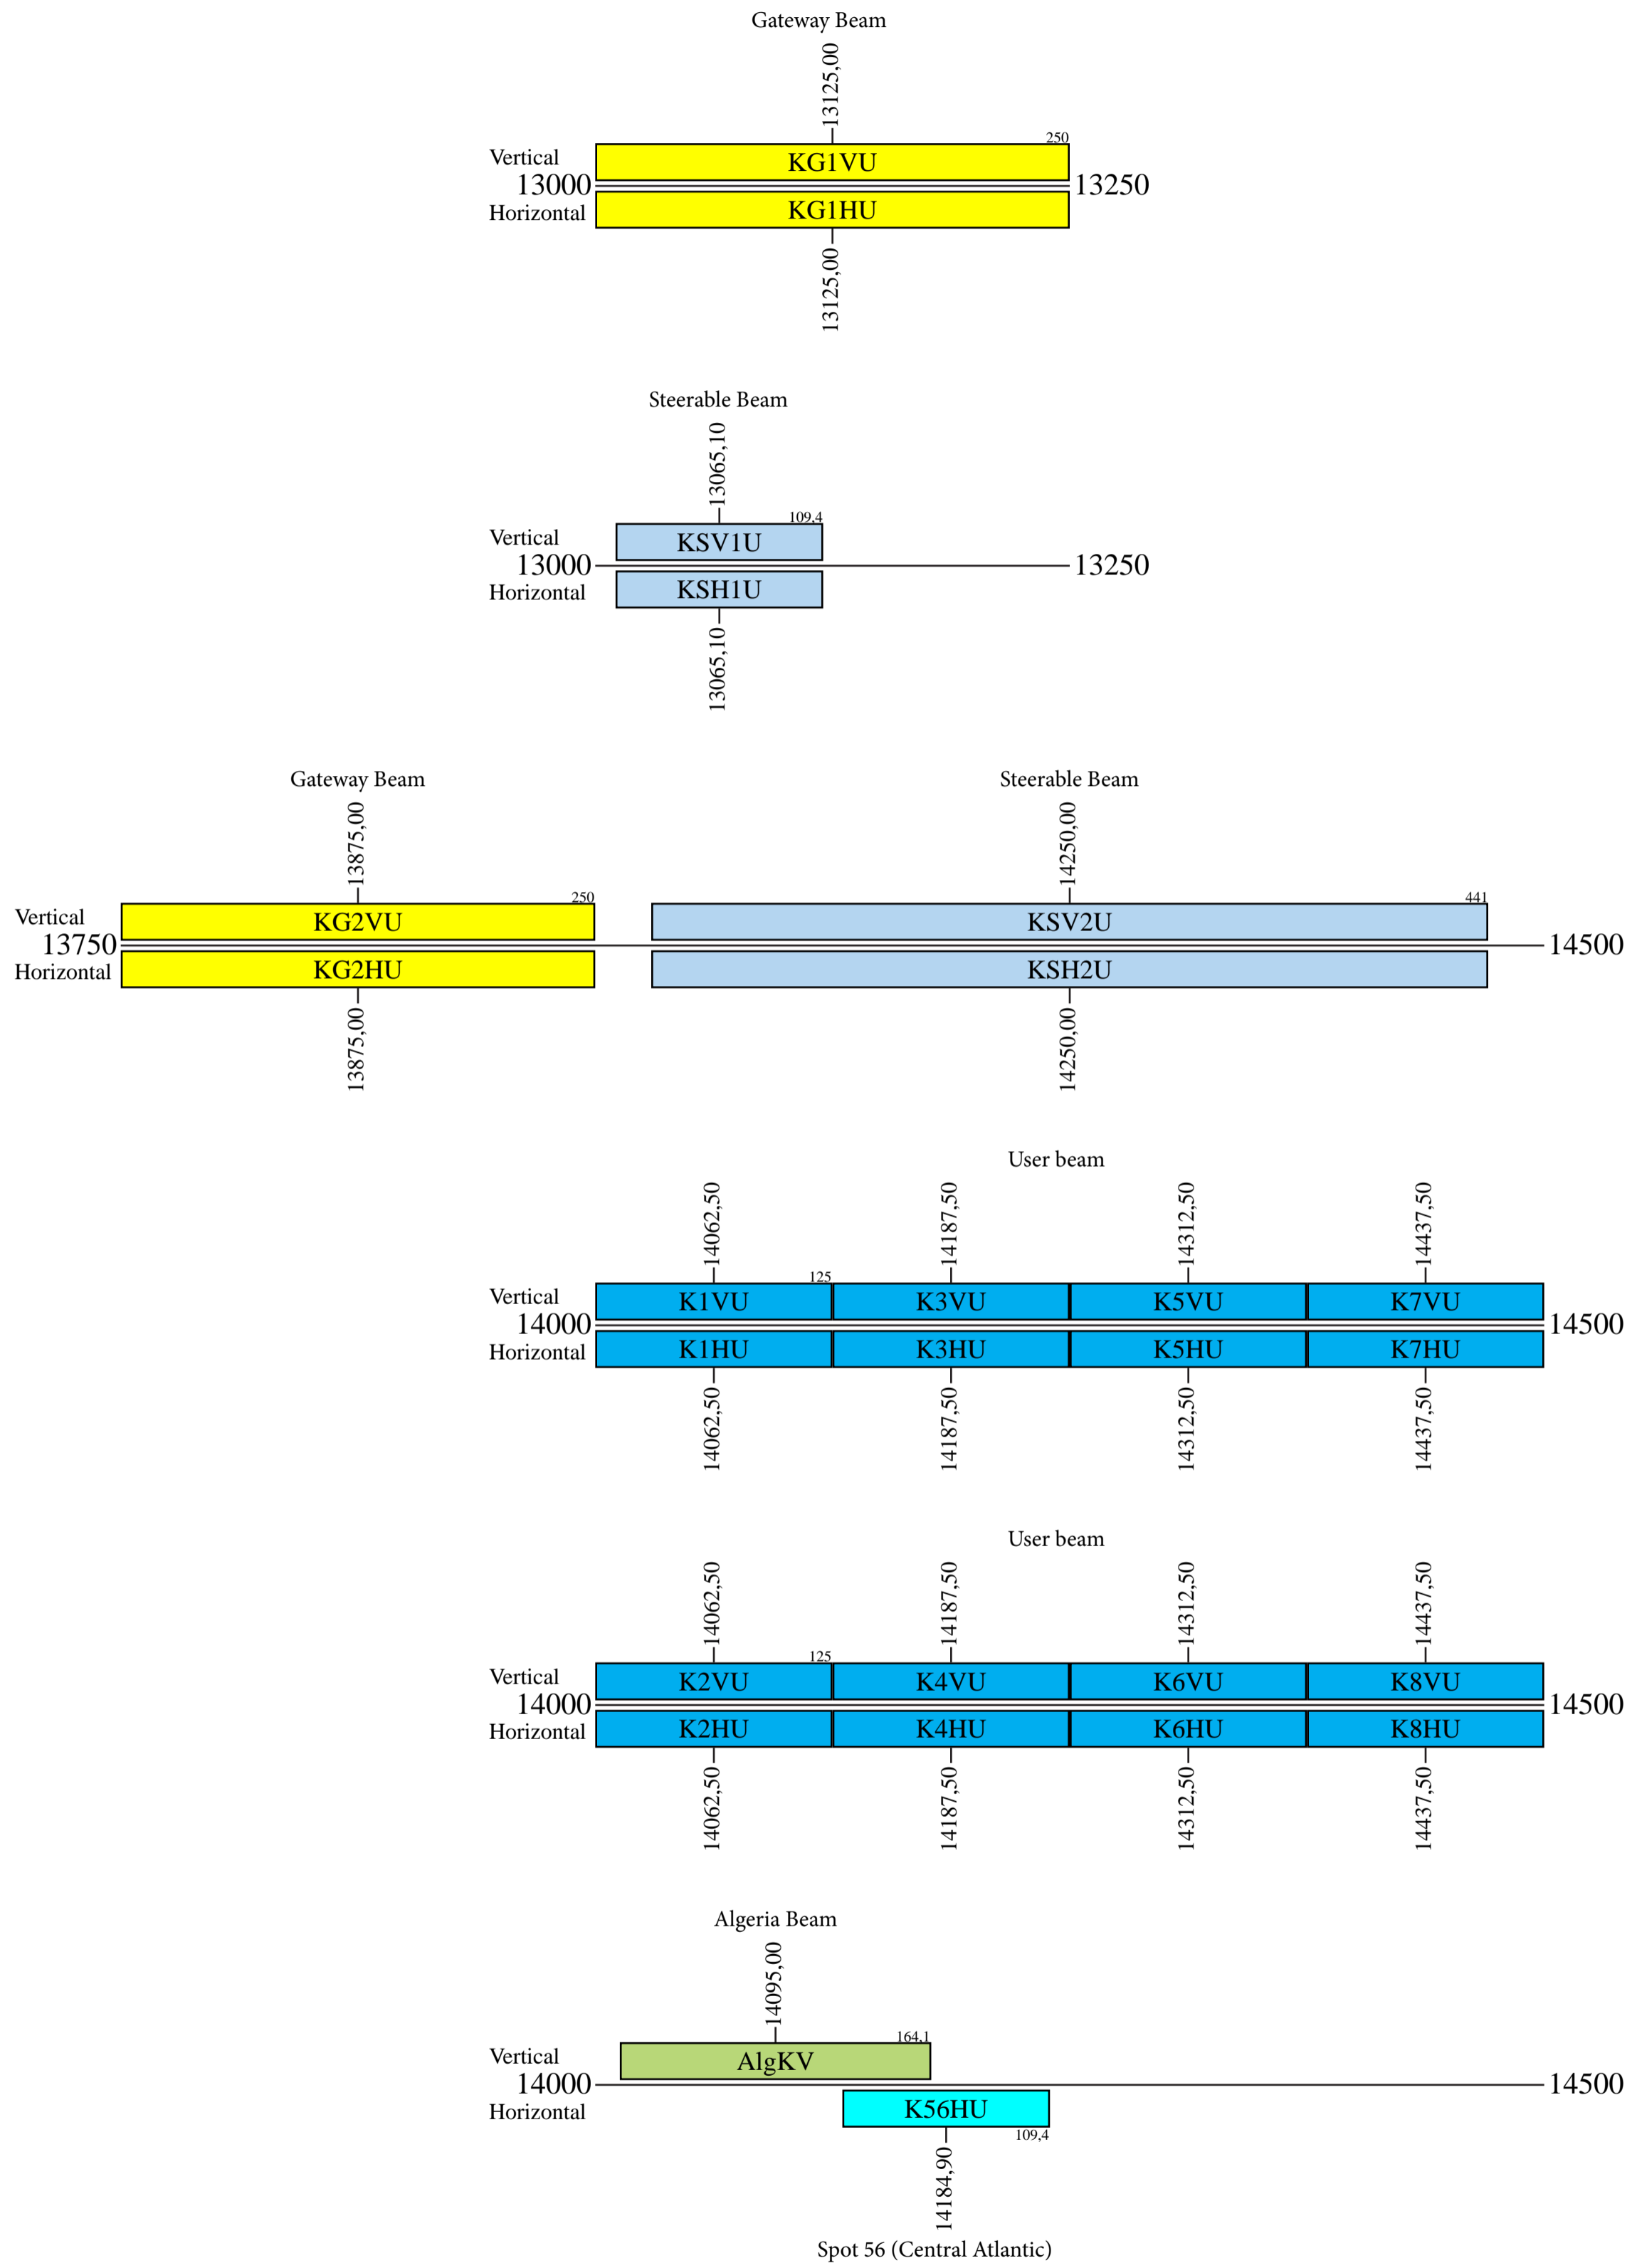

Intelsat 37e

Provisional Frequency Plan

Uplink

- Command 1: 6423,25 L or V Omni Beam or Global Beam
- Command 2: 5851,75 L Hemi Beam
- Telemetry 1: 4197,75 L or H Omni or Global or Hemi Beam
- Telemetry 2: 4198,25 L or H Omni or Global or Hemi Beam
- Telemetry 3: 4198,75 L or H Omni or Global or Hemi Beam
- Telemetry 4: 4199,25 L or H Omni or Global or Hemi Beam
- Beacon 1: 4199,75 V Global Beam
- Beacon 2: 11199,00 R Global Beam
- Beacon 3: 11451,50 R Global Beam
- Beacon 4: 12501,00 R Global Beam
- Beacon 5: 20199,50 V Global Beam

Intelsat 37e

Provisional Frequency Plan

Downlink

Intelsat 37e

Provisional Frequency Plan

Uplink

Intelsat 37e

Provisional Frequency Plan

Downlink

Intelsat 37e

Provisional Frequency Plan

Uplink

Downlink