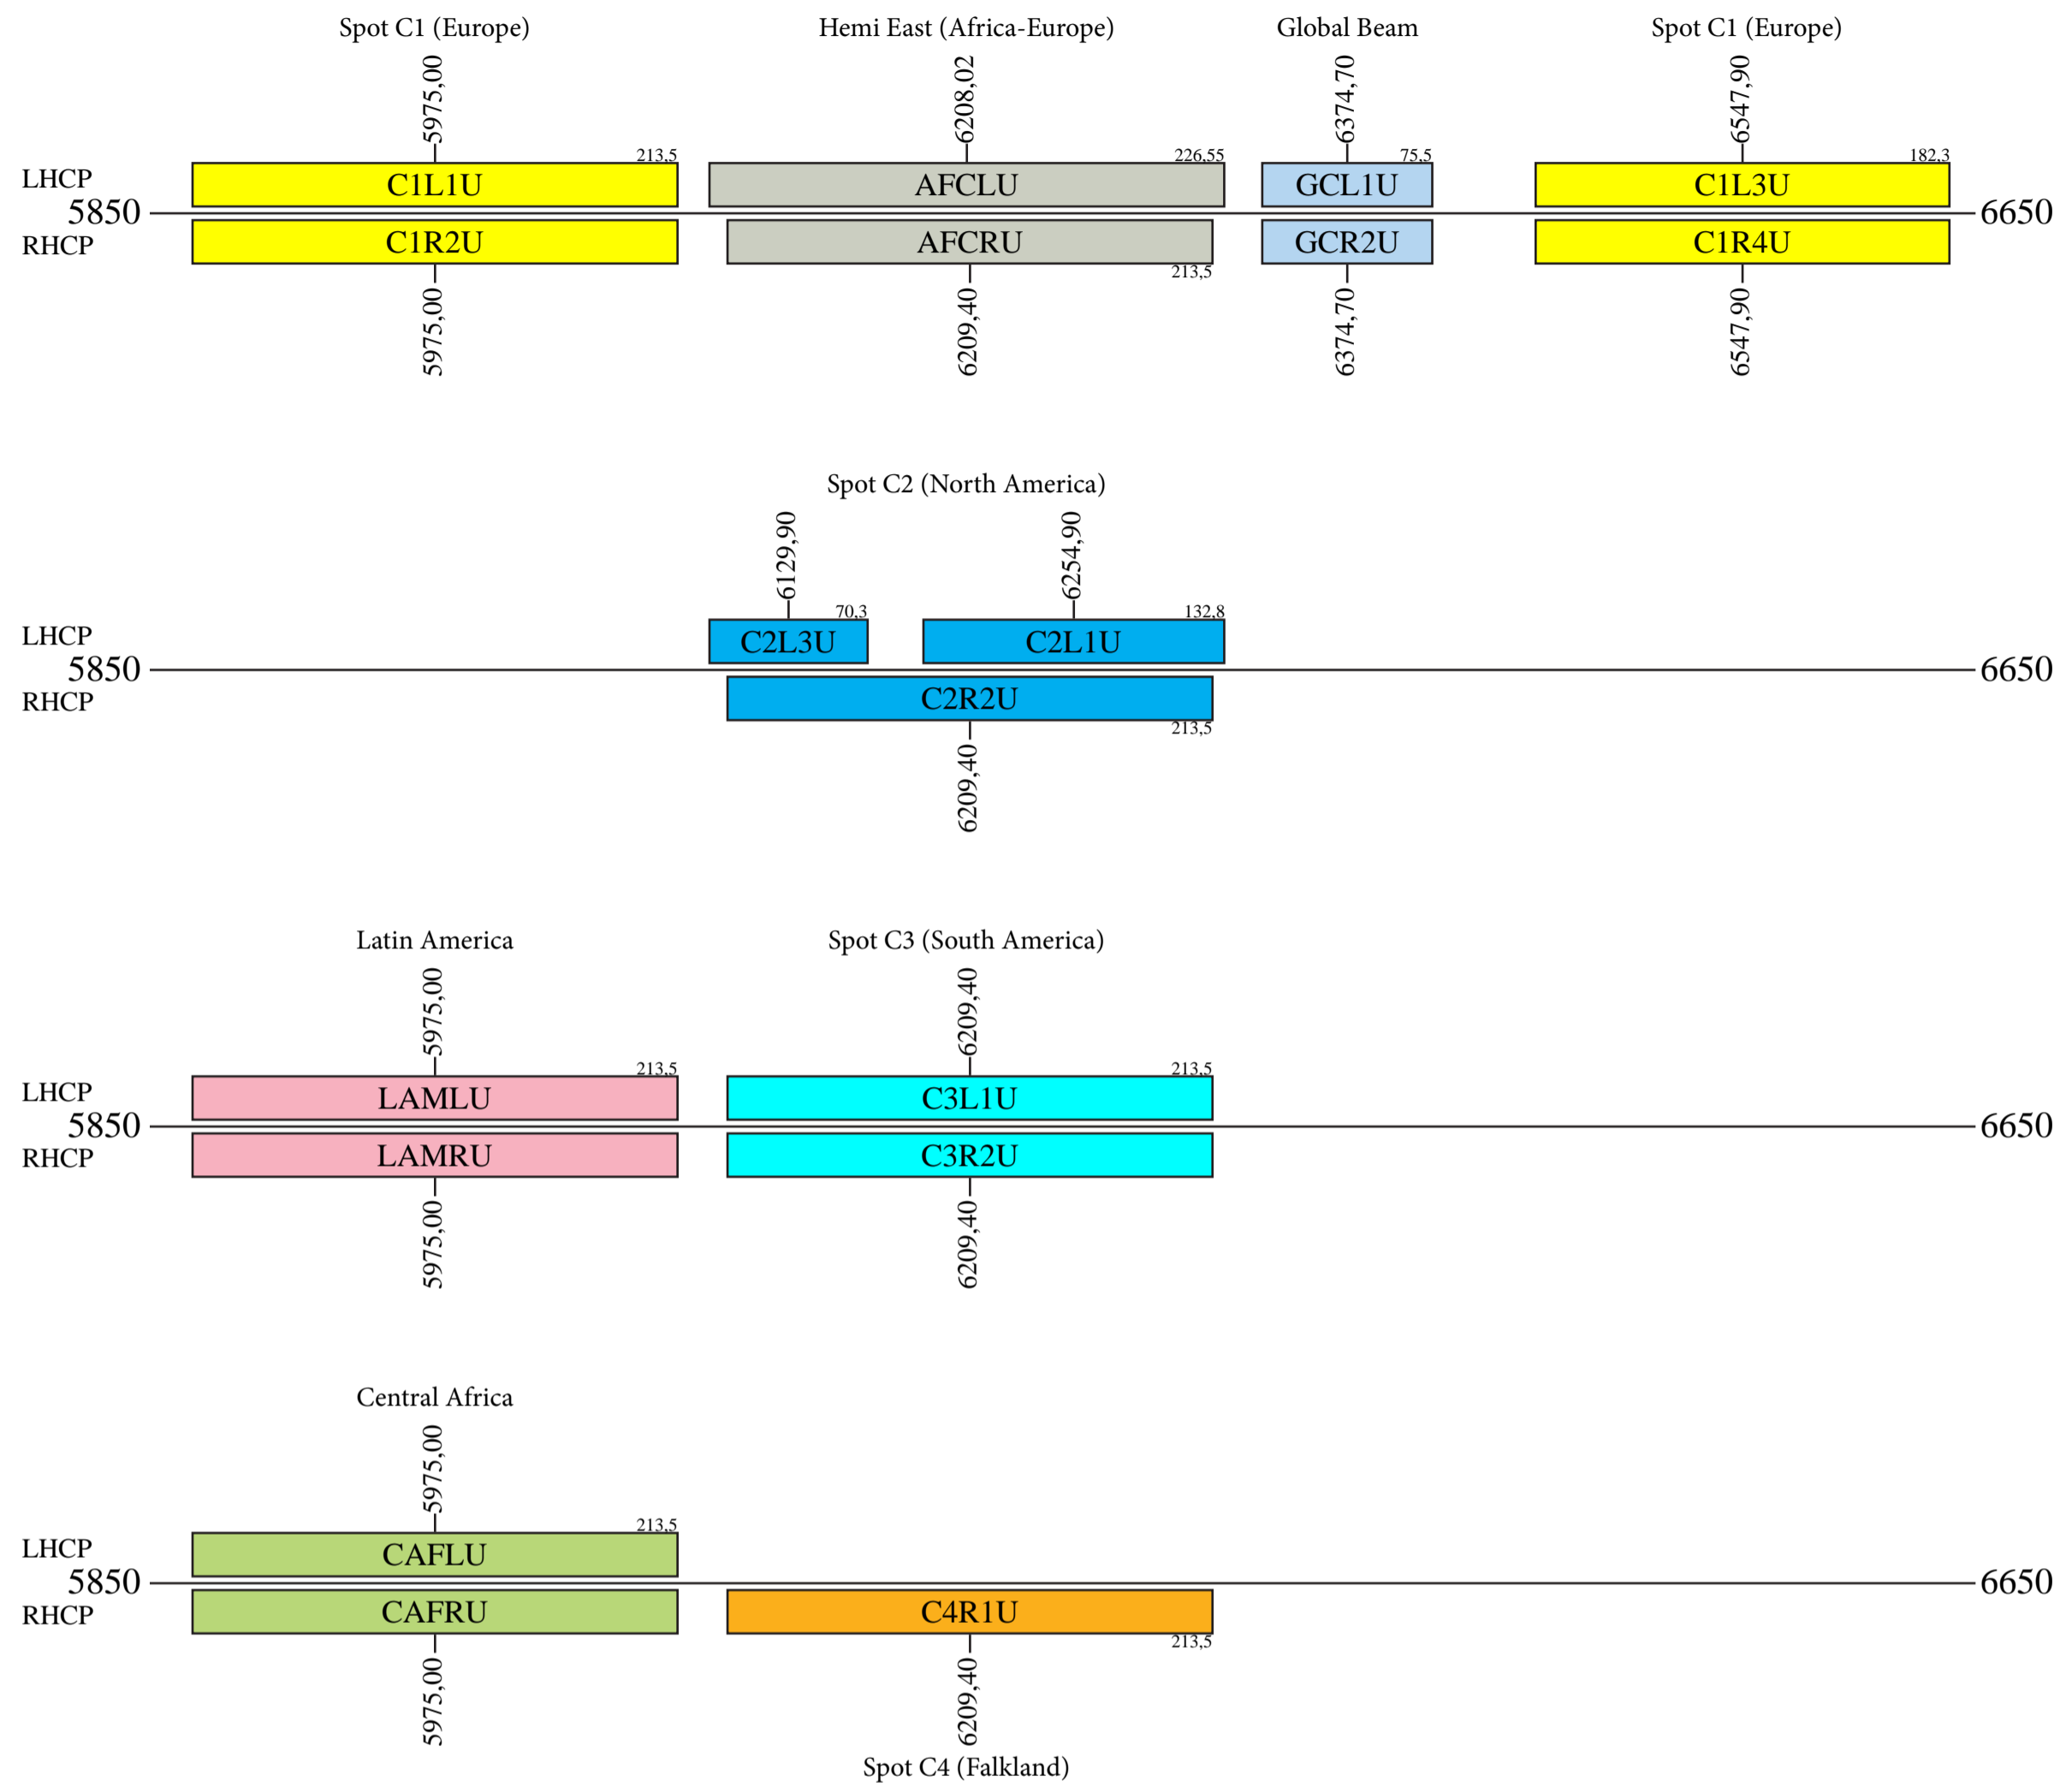

Intelsat 37e

Provisional Frequency Plan

Uplink

- Command 1: 6423,25 L or V Omni Beam or Global Beam
- Command 2: 5851,75 L Hemi Beam
- Telemetry 1: 4197,75 L or H Omni or Global or Hemi Beam
- Telemetry 2: 4198,25 L or H Omni or Global or Hemi Beam
- Telemetry 3: 4198,75 L or H Omni or Global or Hemi Beam
- Telemetry 4: 4199,25 L or H Omni or Global or Hemi Beam
- Beacon 1: 4199,75 V Global Beam
- Beacon 2: 11199,00 R Global Beam
- Beacon 3: 11451,50 R Global Beam
- Beacon 4: 12501,00 R Global Beam
- Beacon 5: 20199,50 V Global Beam

Intelsat 37e

Provisional Frequency Plan

Downlink

Intelsat 37e

Provisional Frequency Plan

Uplink

Intelsat 37e

Provisional Frequency Plan

Downlink

Intelsat 37e

Provisional Frequency Plan

Uplink

Downlink