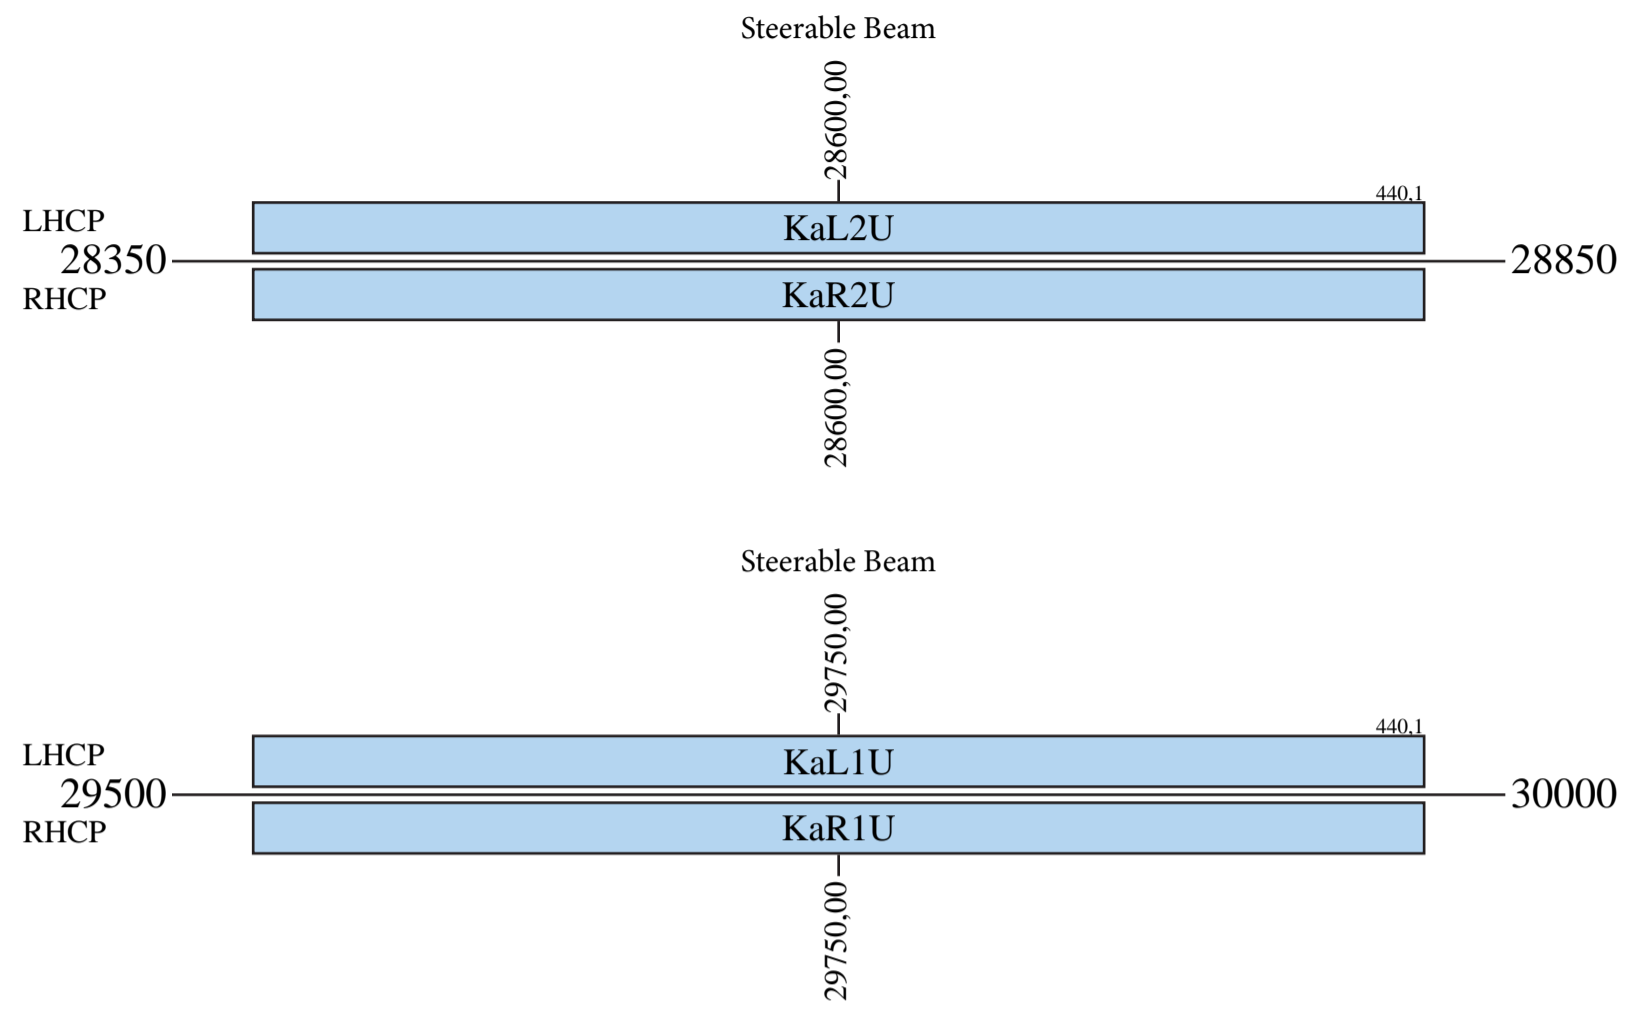

Intelsat 37e

Provisional Frequency Plan

Uplink

- Command 1: 6423,25 L or V Omni Beam or Global Beam
- Command 2: 5851,75 L Hemi Beam
- Telemetry 1: 4197,75 L or H Omni or Global or Hemi Beam
- Telemetry 2: 4198,25 L or H Omni or Global or Hemi Beam
- Telemetry 3: 4198,75 L or H Omni or Global or Hemi Beam
- Telemetry 4: 4199,25 L or H Omni or Global or Hemi Beam
- Beacon 1: 4199,75 V Global Beam
- Beacon 2: 11199,00 R Global Beam
- Beacon 3: 11451,50 R Global Beam
- Beacon 4: 12501,00 R Global Beam
- Beacon 5: 20199,50 V Global Beam

Intelsat 37e

Provisional Frequency Plan

Downlink

Intelsat 37e

Provisional Frequency Plan

Uplink

Intelsat 37e

Provisional Frequency Plan

Downlink

Intelsat 37e

Provisional Frequency Plan

Uplink

Downlink