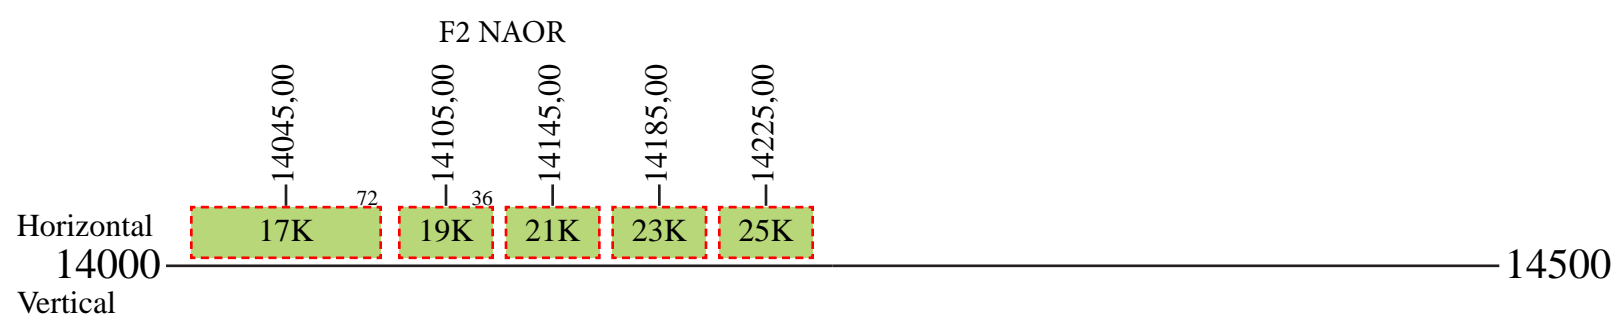

Intelsat 34

Frequency Plan

Uplink

Downlink

 Switchable channel by channel.

- Command 1: 6173,70 H West Hemi
- Command 2: 6176,30 H West Hemi
- Command 3: 6173,70 L Omni
- Command 3: 6176,30 L Omni
- Telemetry 1: 3949,00 V West Hemi
- Telemetry 2: 3949,50 V West Hemi
- Telemetry 3: 3950,50 V West Hemi
- Telemetry 4: 3951,00 V West Hemi
- Telemetry 5: 3949,00 R Omni
- Telemetry 6: 3949,50 R Omni
- Telemetry 7: 3950,50 R Omni
- Telemetry 8: 3951,00 R Omni
- Beacon 1: 3700,25 H Global
- Beacon 2: 11699,25 V Global
- Beacon 3: 11699,50 H Global