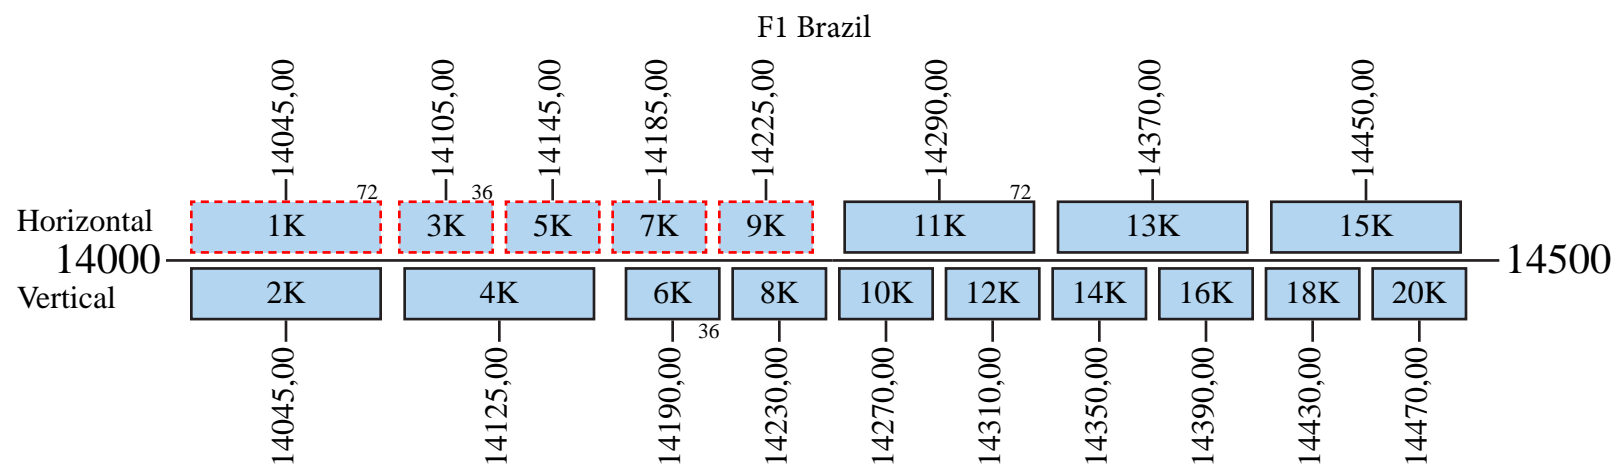

Intelsat 34

Frequency Plan

Uplink

Downlink

 Switchable channel by channel.

- Command 1: 6173,70 H West Hemi
- Command 2: 6176,30 H West Hemi
- Command 3: 6173,70 L Omni
- Command 3: 6176,30 L Omni
- Telemetry 1: 3949,00 V West Hemi
- Telemetry 2: 3949,50 V West Hemi
- Telemetry 3: 3950,50 V West Hemi
- Telemetry 4: 3951,00 V West Hemi
- Telemetry 5: 3949,00 R Omni
- Telemetry 6: 3949,50 R Omni
- Telemetry 7: 3950,50 R Omni
- Telemetry 8: 3951,00 R Omni
- Beacon 1: 3700,25 H Global
- Beacon 2: 11699,25 V Global
- Beacon 3: 11699,50 H Global