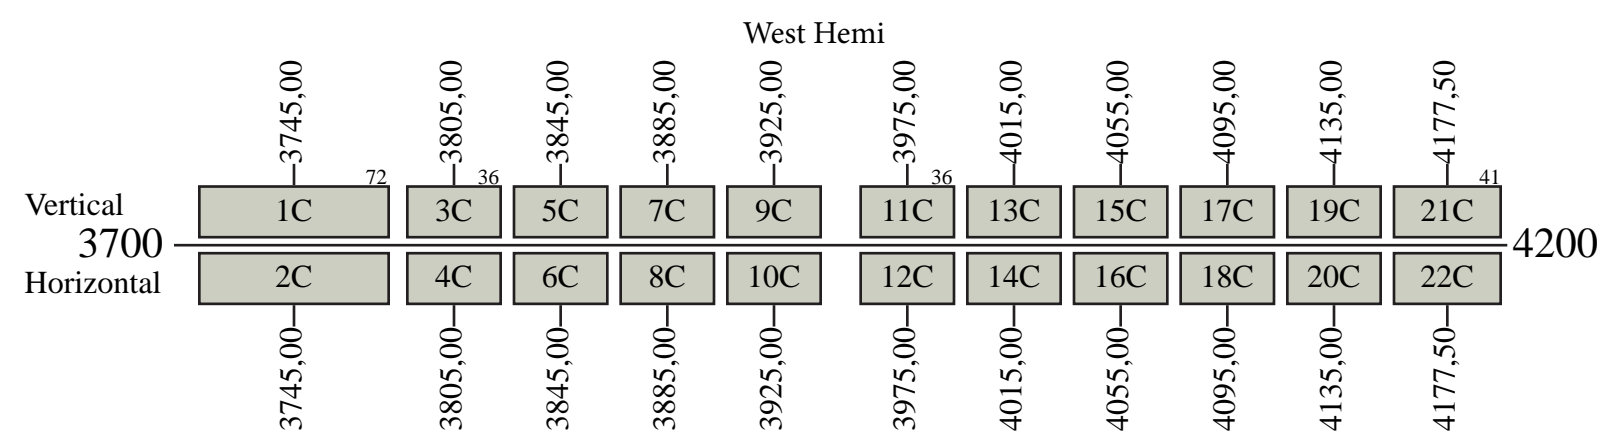

Intelsat 34

Frequency Plan

Uplink

Downlink

 Switchable channel by channel.

- Command 1: 6173,70 H West Hemi
- Command 2: 6176,30 H West Hemi
- Command 3: 6173,70 L Omni
- Command 3: 6176,30 L Omni
- Telemetry 1: 3949,00 V West Hemi
- Telemetry 2: 3949,50 V West Hemi
- Telemetry 3: 3950,50 V West Hemi
- Telemetry 4: 3951,00 V West Hemi
- Telemetry 5: 3949,00 R Omni
- Telemetry 6: 3949,50 R Omni
- Telemetry 7: 3950,50 R Omni
- Telemetry 8: 3951,00 R Omni
- Beacon 1: 3700,25 H Global
- Beacon 2: 11699,25 V Global
- Beacon 3: 11699,50 H Global