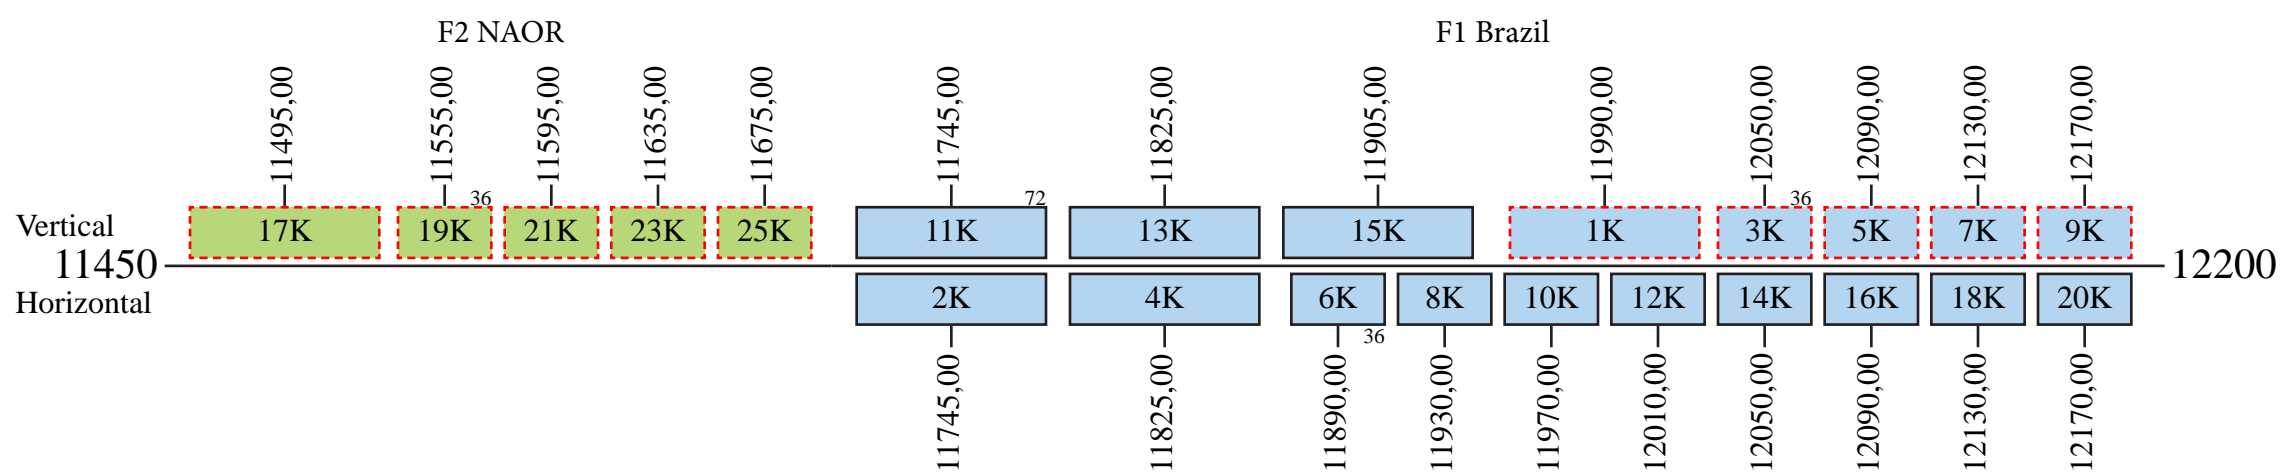

Intelsat 34

Frequency Plan

Uplink

Downlink

 Switchable channel by channel.

- Command 1: 6173,70 H West Hemi
- Command 2: 6176,30 H West Hemi
- Command 3: 6173,70 L Omni
- Command 3: 6176,30 L Omni
- Telemetry 1: 3949,00 V West Hemi
- Telemetry 2: 3949,50 V West Hemi
- Telemetry 3: 3950,50 V West Hemi
- Telemetry 4: 3951,00 V West Hemi
- Telemetry 5: 3949,00 R Omni
- Telemetry 6: 3949,50 R Omni
- Telemetry 7: 3950,50 R Omni
- Telemetry 8: 3951,00 R Omni
- Beacon 1: 3700,25 H Global
- Beacon 2: 11699,25 V Global
- Beacon 3: 11699,50 H Global