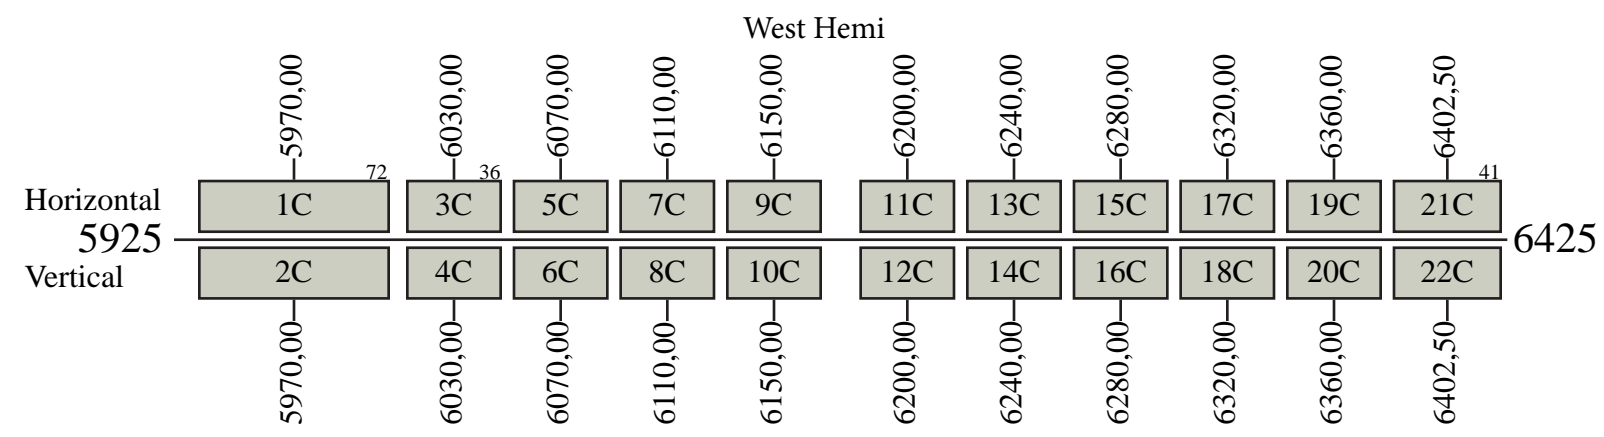

Intelsat 34

Frequency Plan

Uplink

Downlink

 Switchable channel by channel.

- Command 1: 6173,70 H West Hemi
- Command 2: 6176,30 H West Hemi
- Command 3: 6173,70 L Omni
- Command 3: 6176,30 L Omni
- Telemetry 1: 3949,00 V West Hemi
- Telemetry 2: 3949,50 V West Hemi
- Telemetry 3: 3950,50 V West Hemi
- Telemetry 4: 3951,00 V West Hemi
- Telemetry 5: 3949,00 R Omni
- Telemetry 6: 3949,50 R Omni
- Telemetry 7: 3950,50 R Omni
- Telemetry 8: 3951,00 R Omni
- Beacon 1: 3700,25 H Global
- Beacon 2: 11699,25 V Global
- Beacon 3: 11699,50 H Global