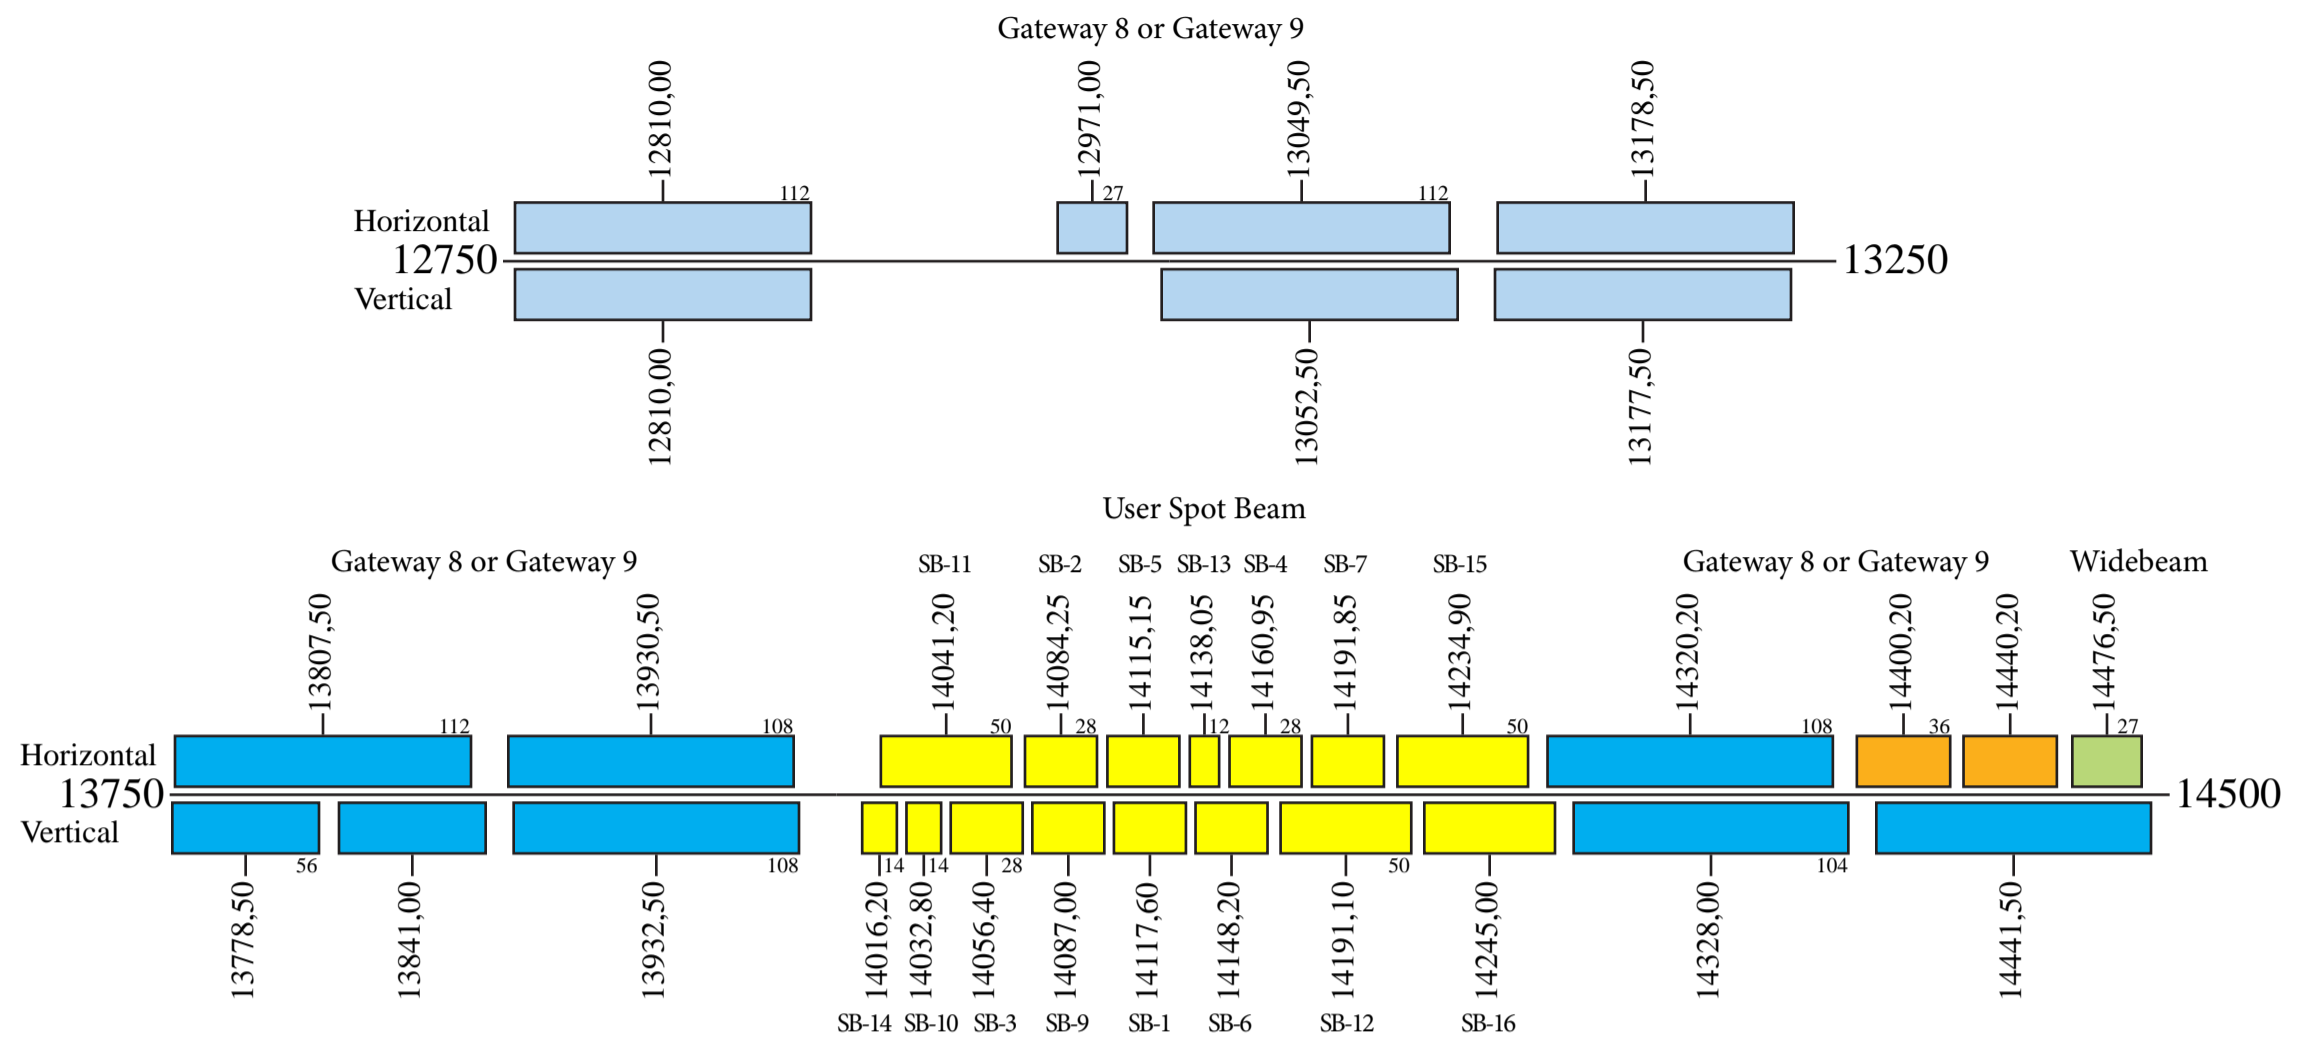

Intelsat 32e

Provisional Frequency Plan

Uplink