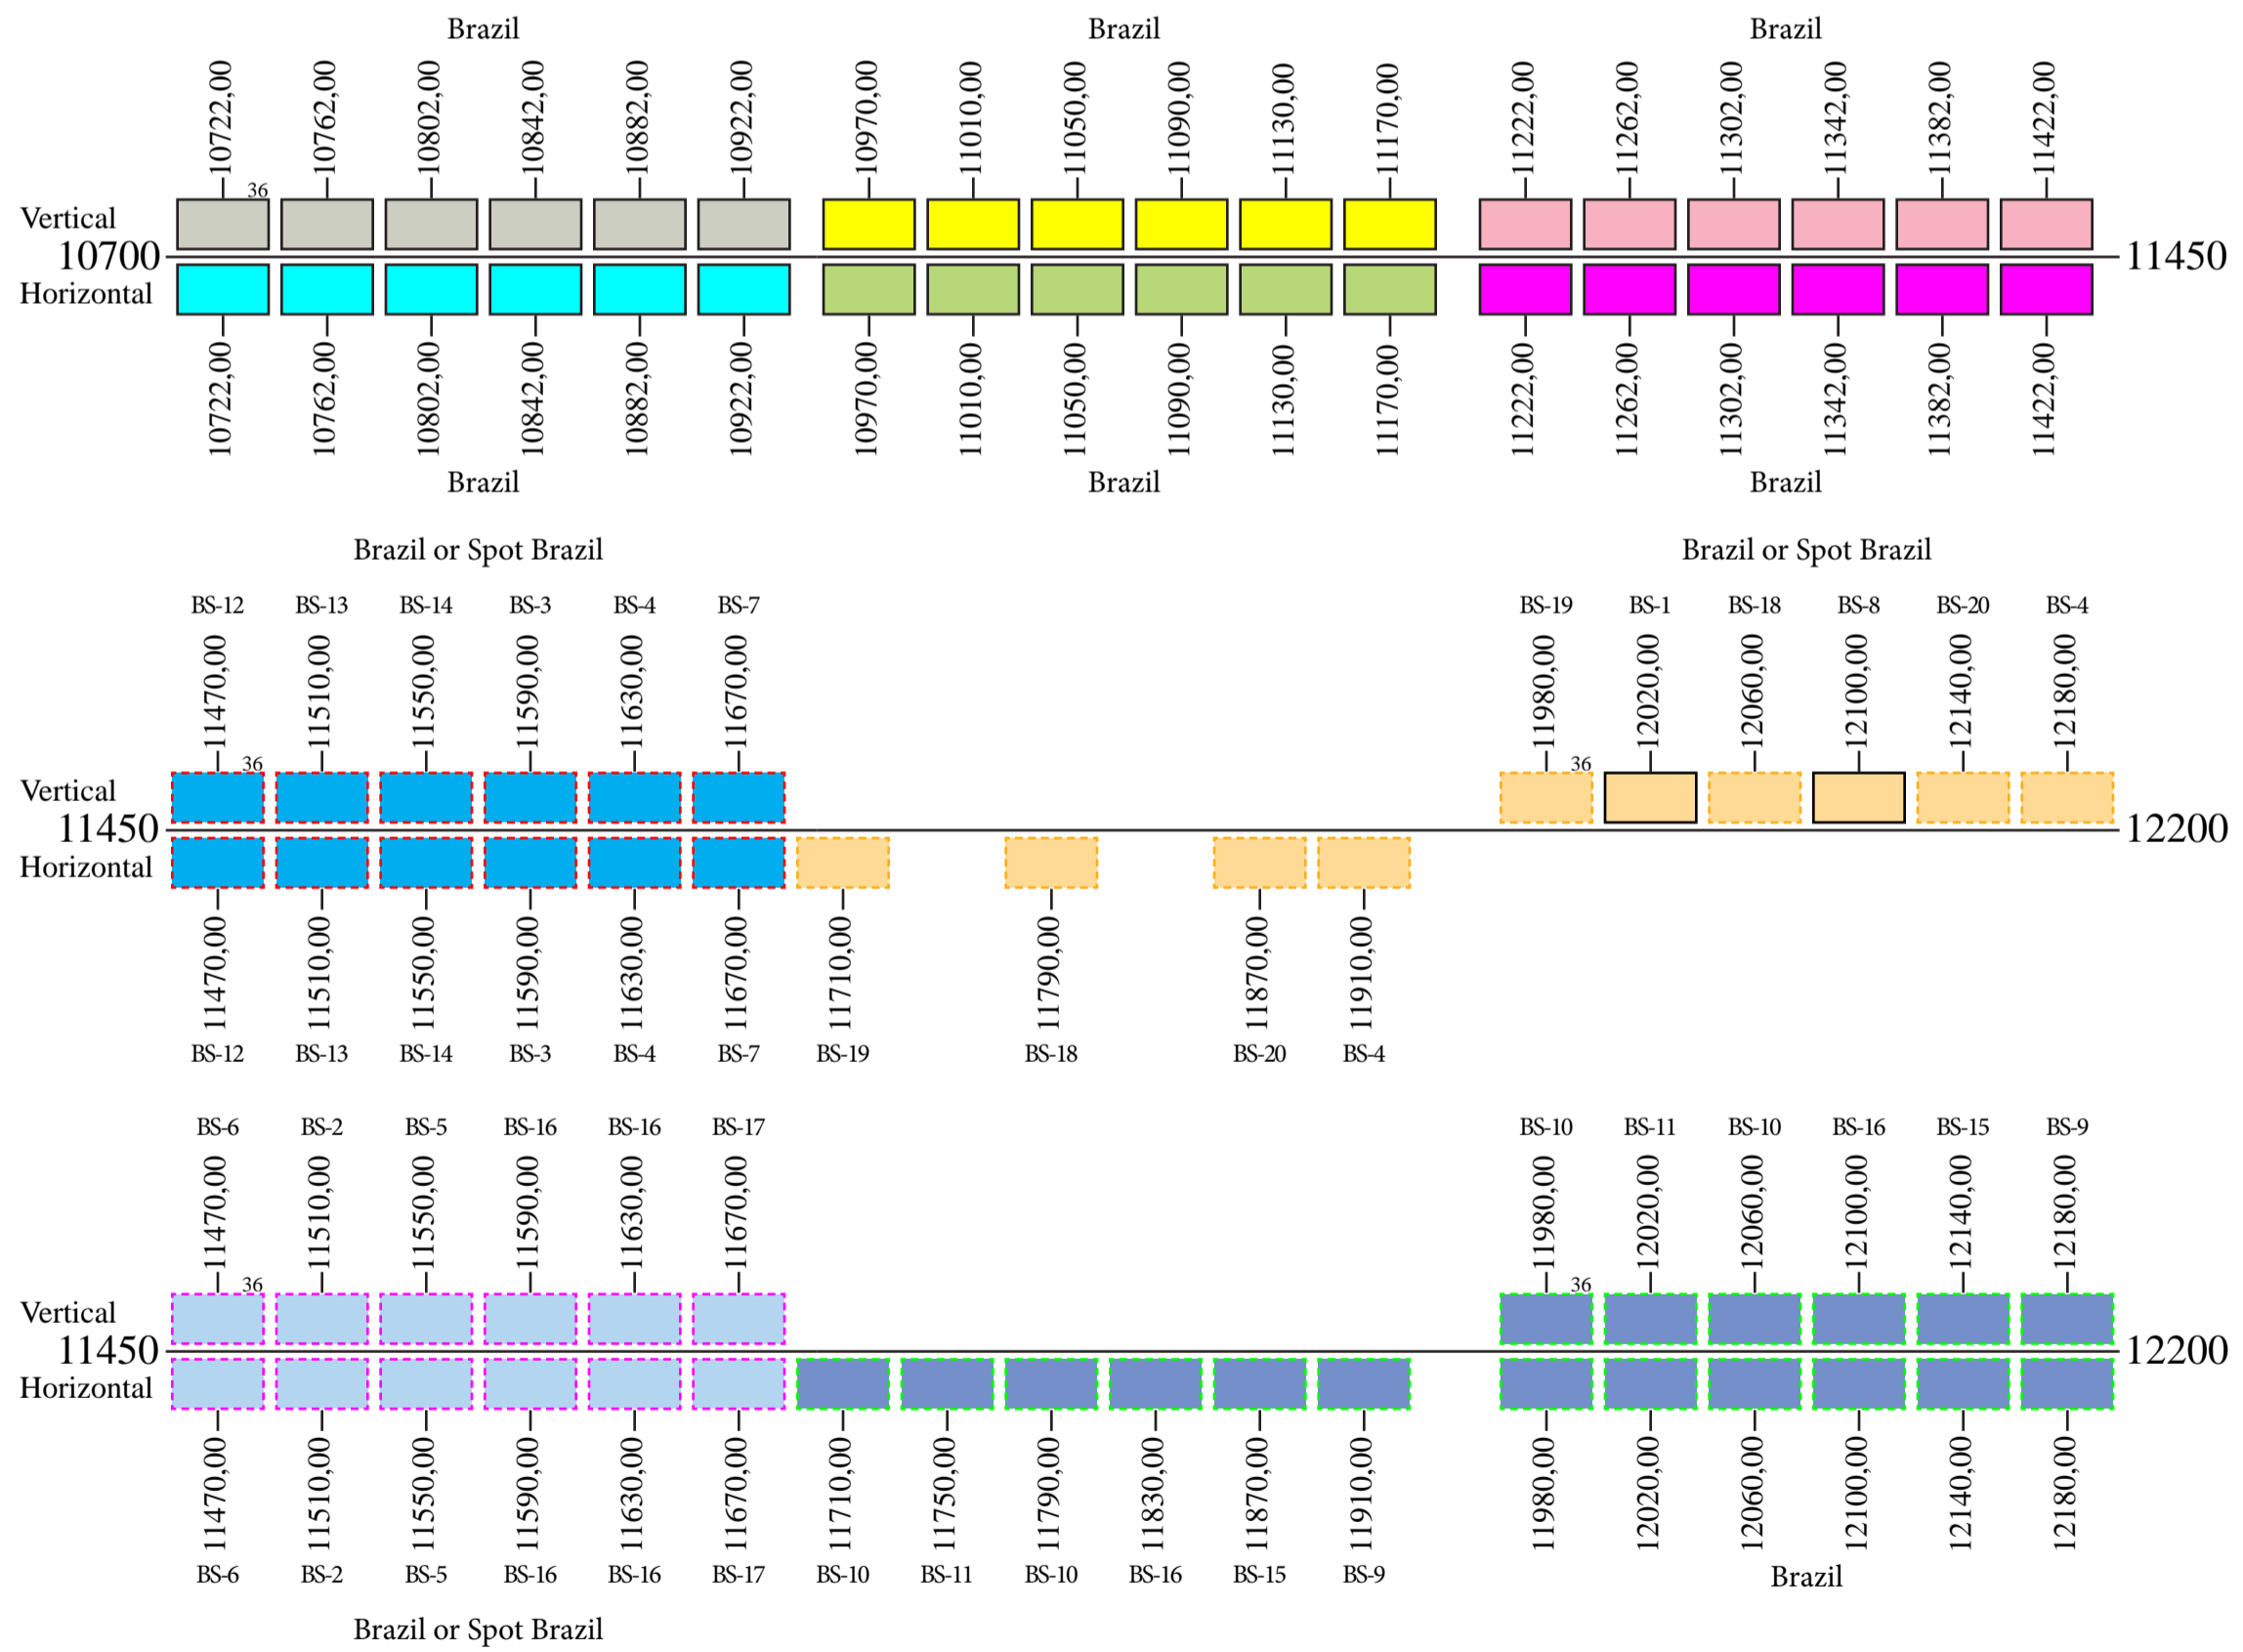

Downlink

Command 1: 13249,50 L or R or V Global Beam
Command 2: 14498,00 R or L or H Global Beam
Telemetry 1: 11443,00 R or L or V Global Beam
Telemetry 2: 11443,50 R or L or V Global Beam
Telemetry 3: 11446,50 L or R or V Global Beam
Telemetry 4: 11447,00 L or R or V Global Beam
Beacon 1: 11444,50 H Global Beam