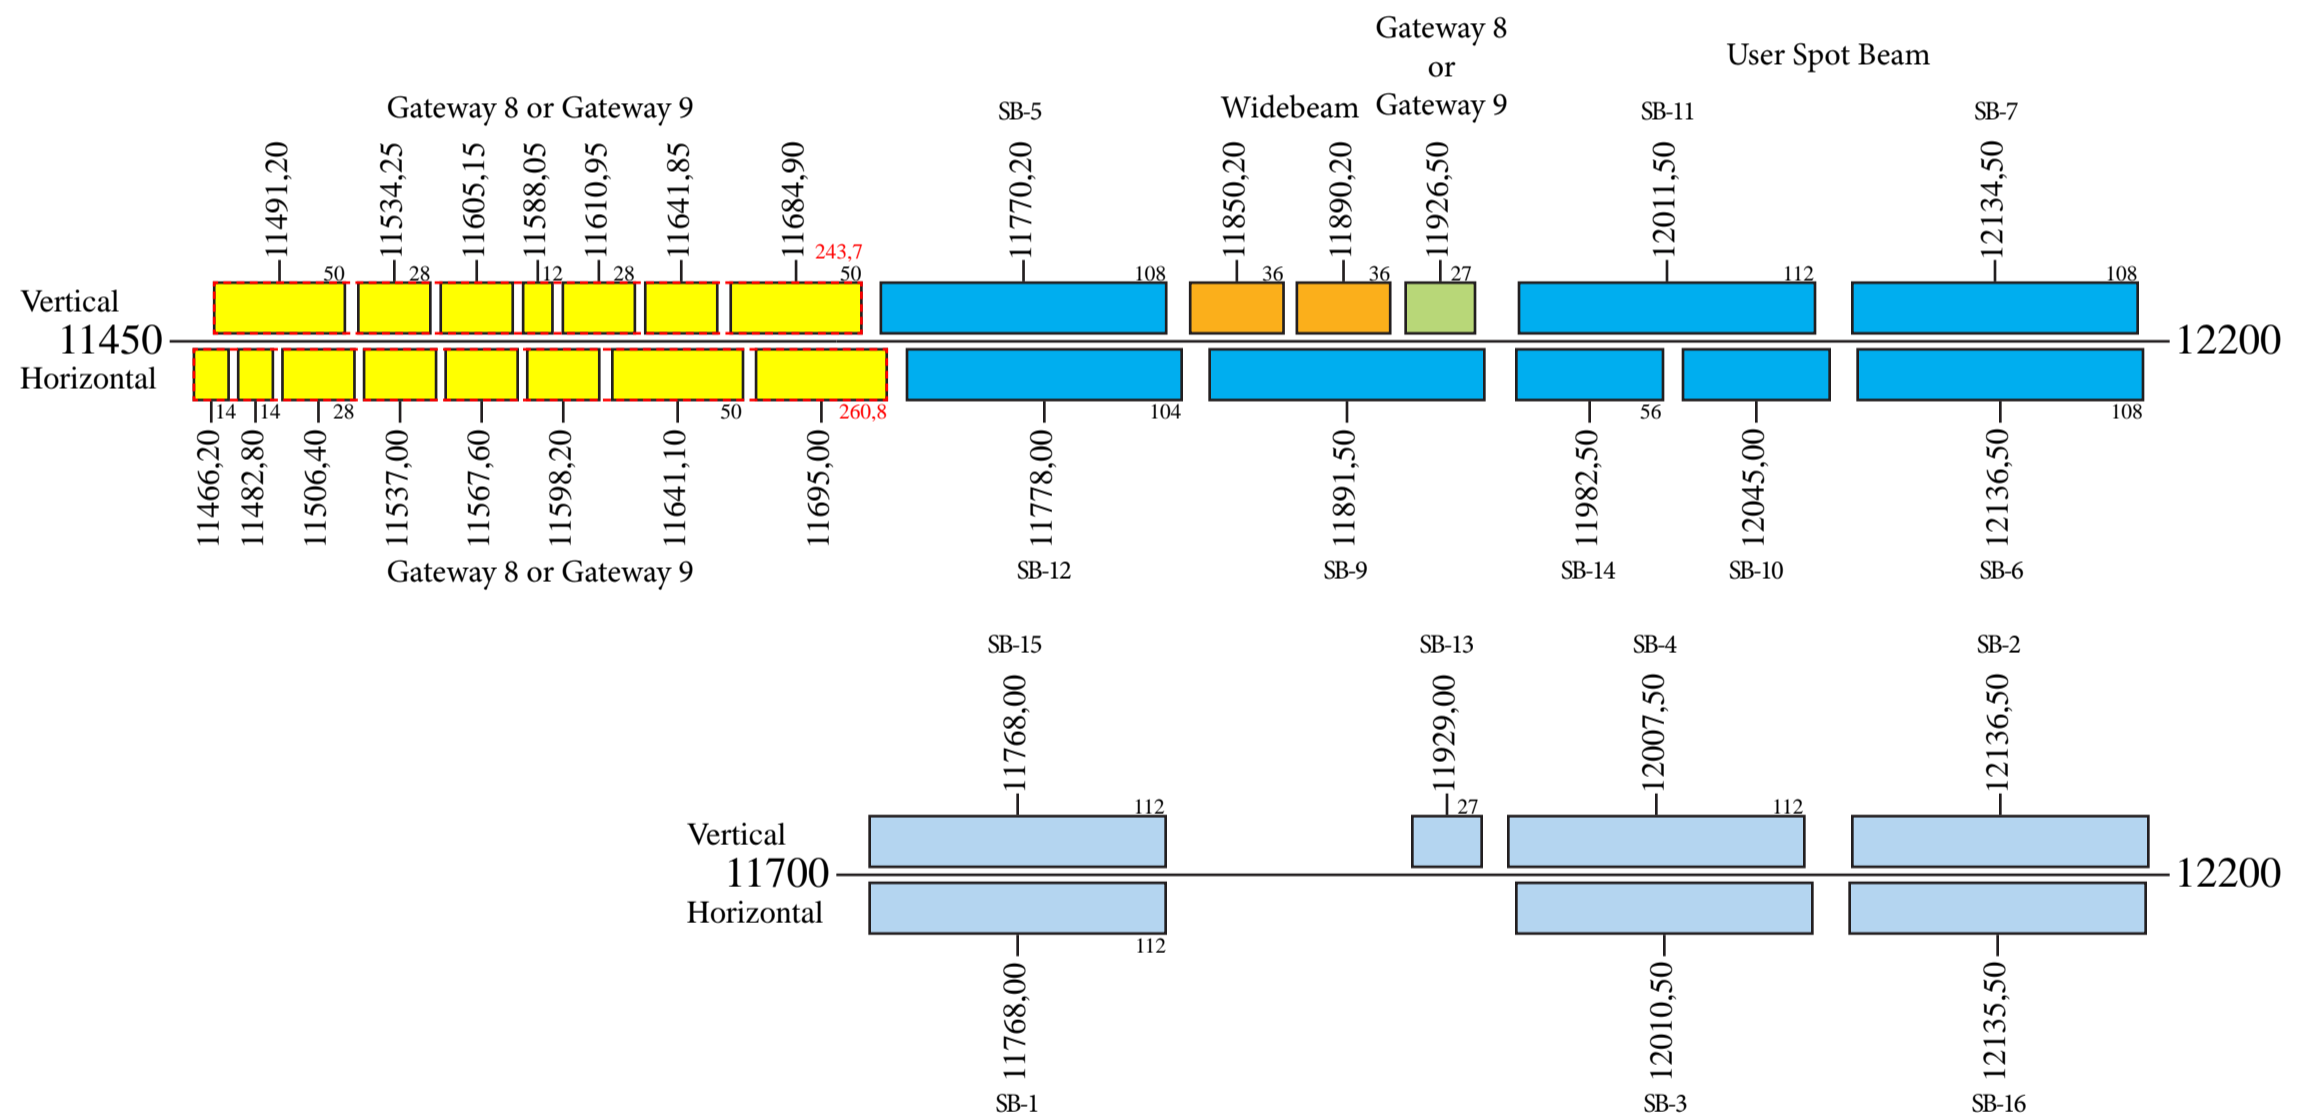

Intelsat 32e

Provisional Frequency Plan

Uplink

Downlink