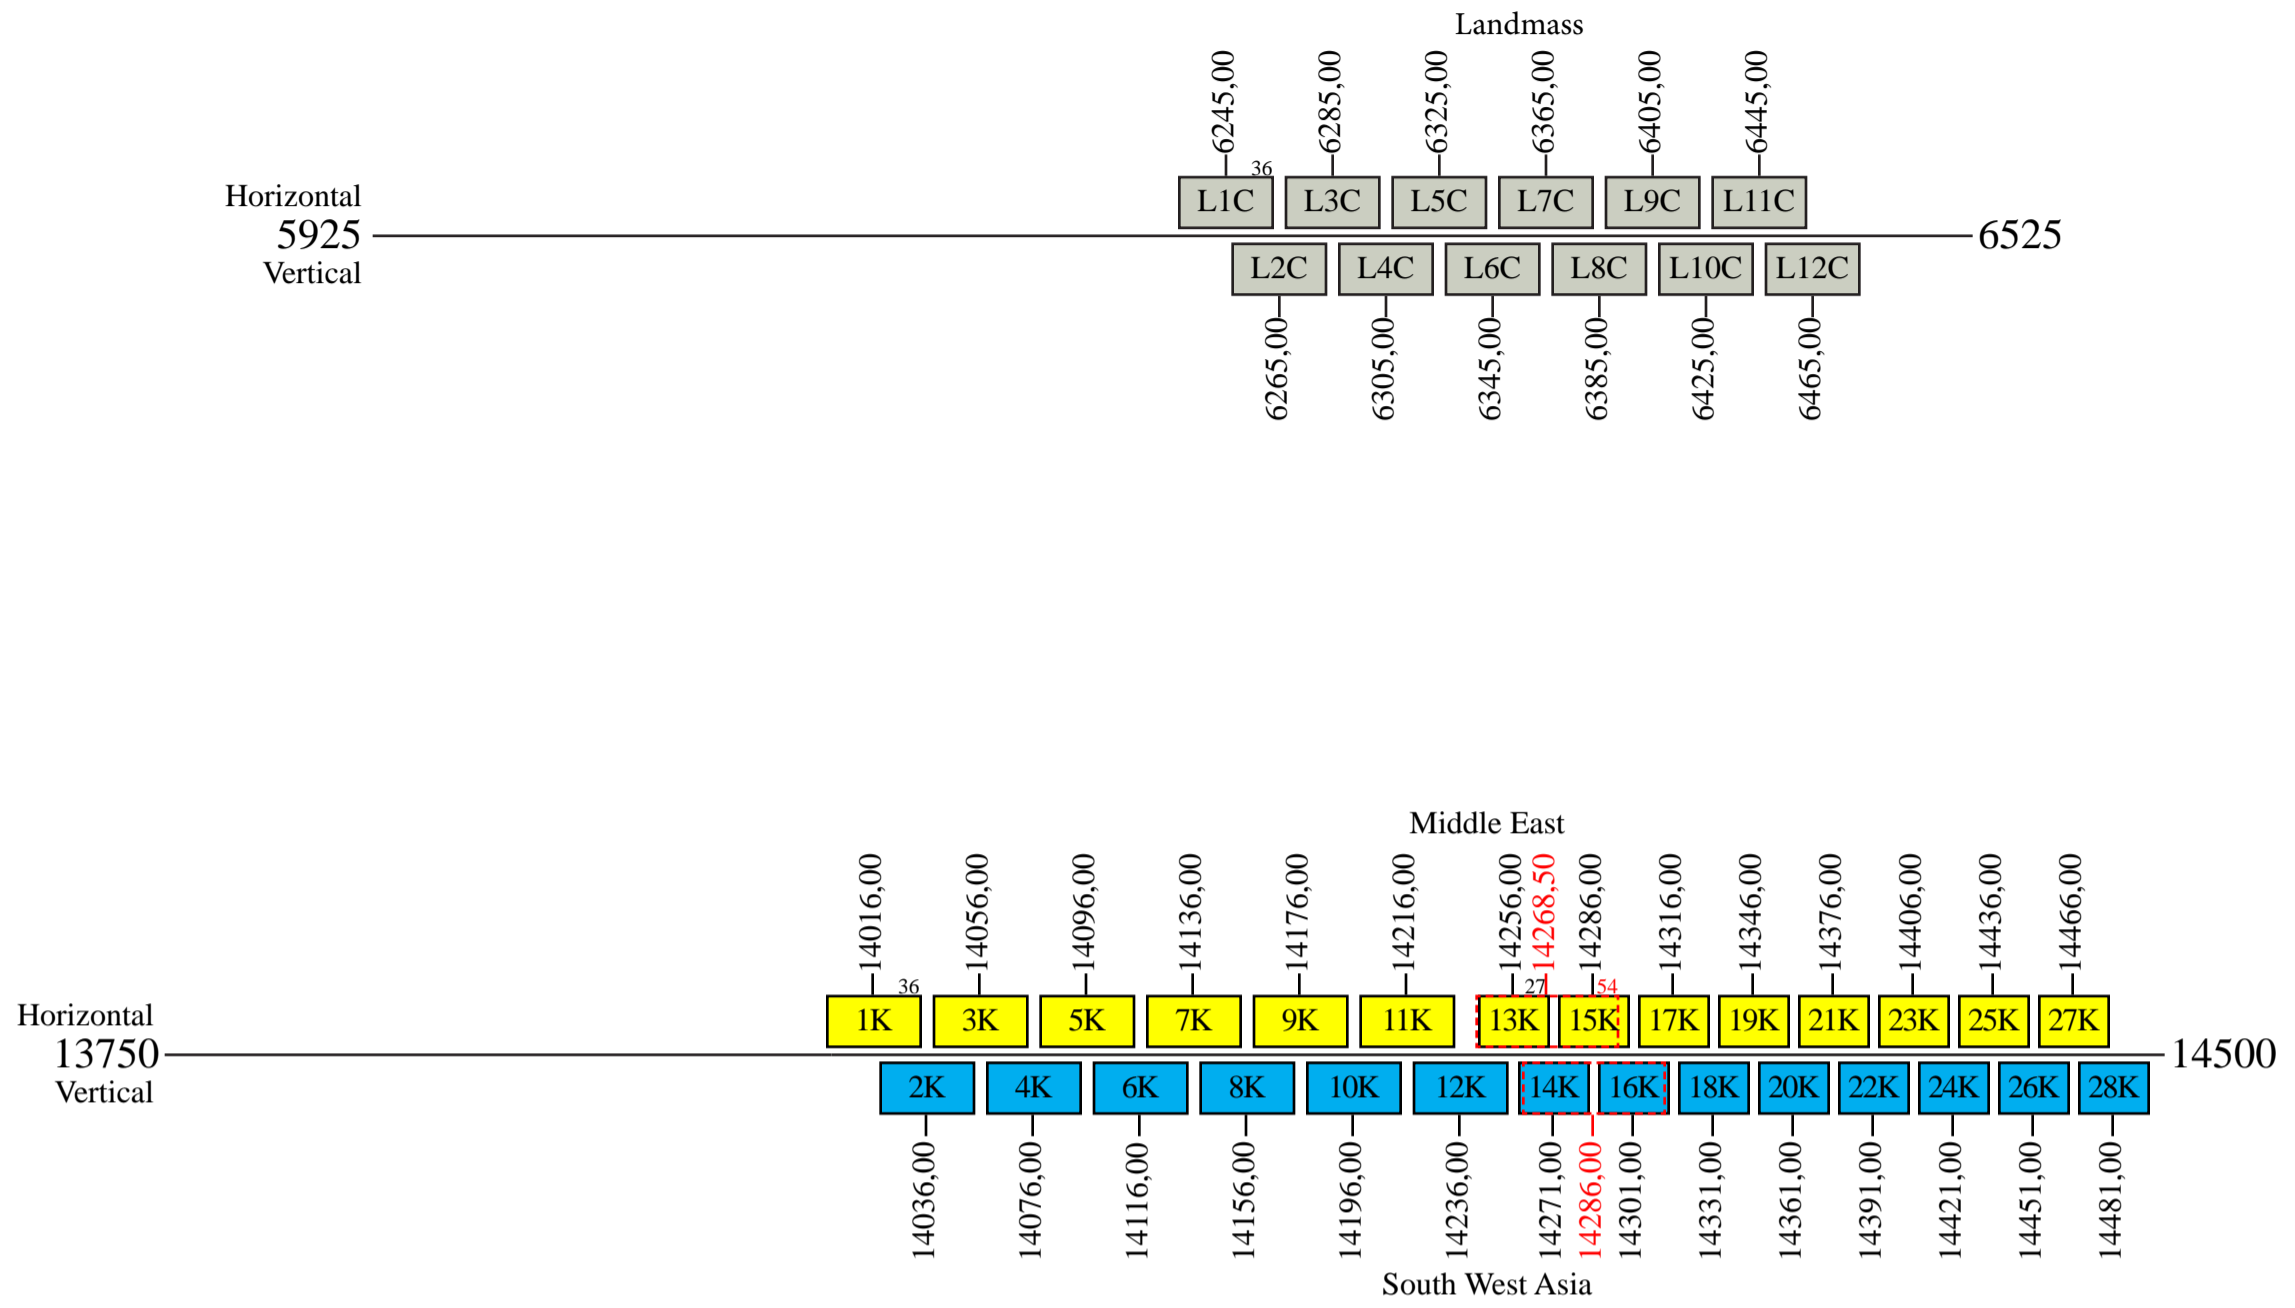

Intelsat 26

Frequency Plan

Uplink

Downlink

Note: Cross-strap from Ku-Band to C-Band is available at odd channels 3 to 11 (uplink from SW.Asia), and at even channels 4 to 12 (uplink from Middle East beam)

Beacon 1: 3930,00 V
 Beacon 2: 3930,00 H
 Beacon 3: 12247,00 H
 Beacon 4: 12747,50 V