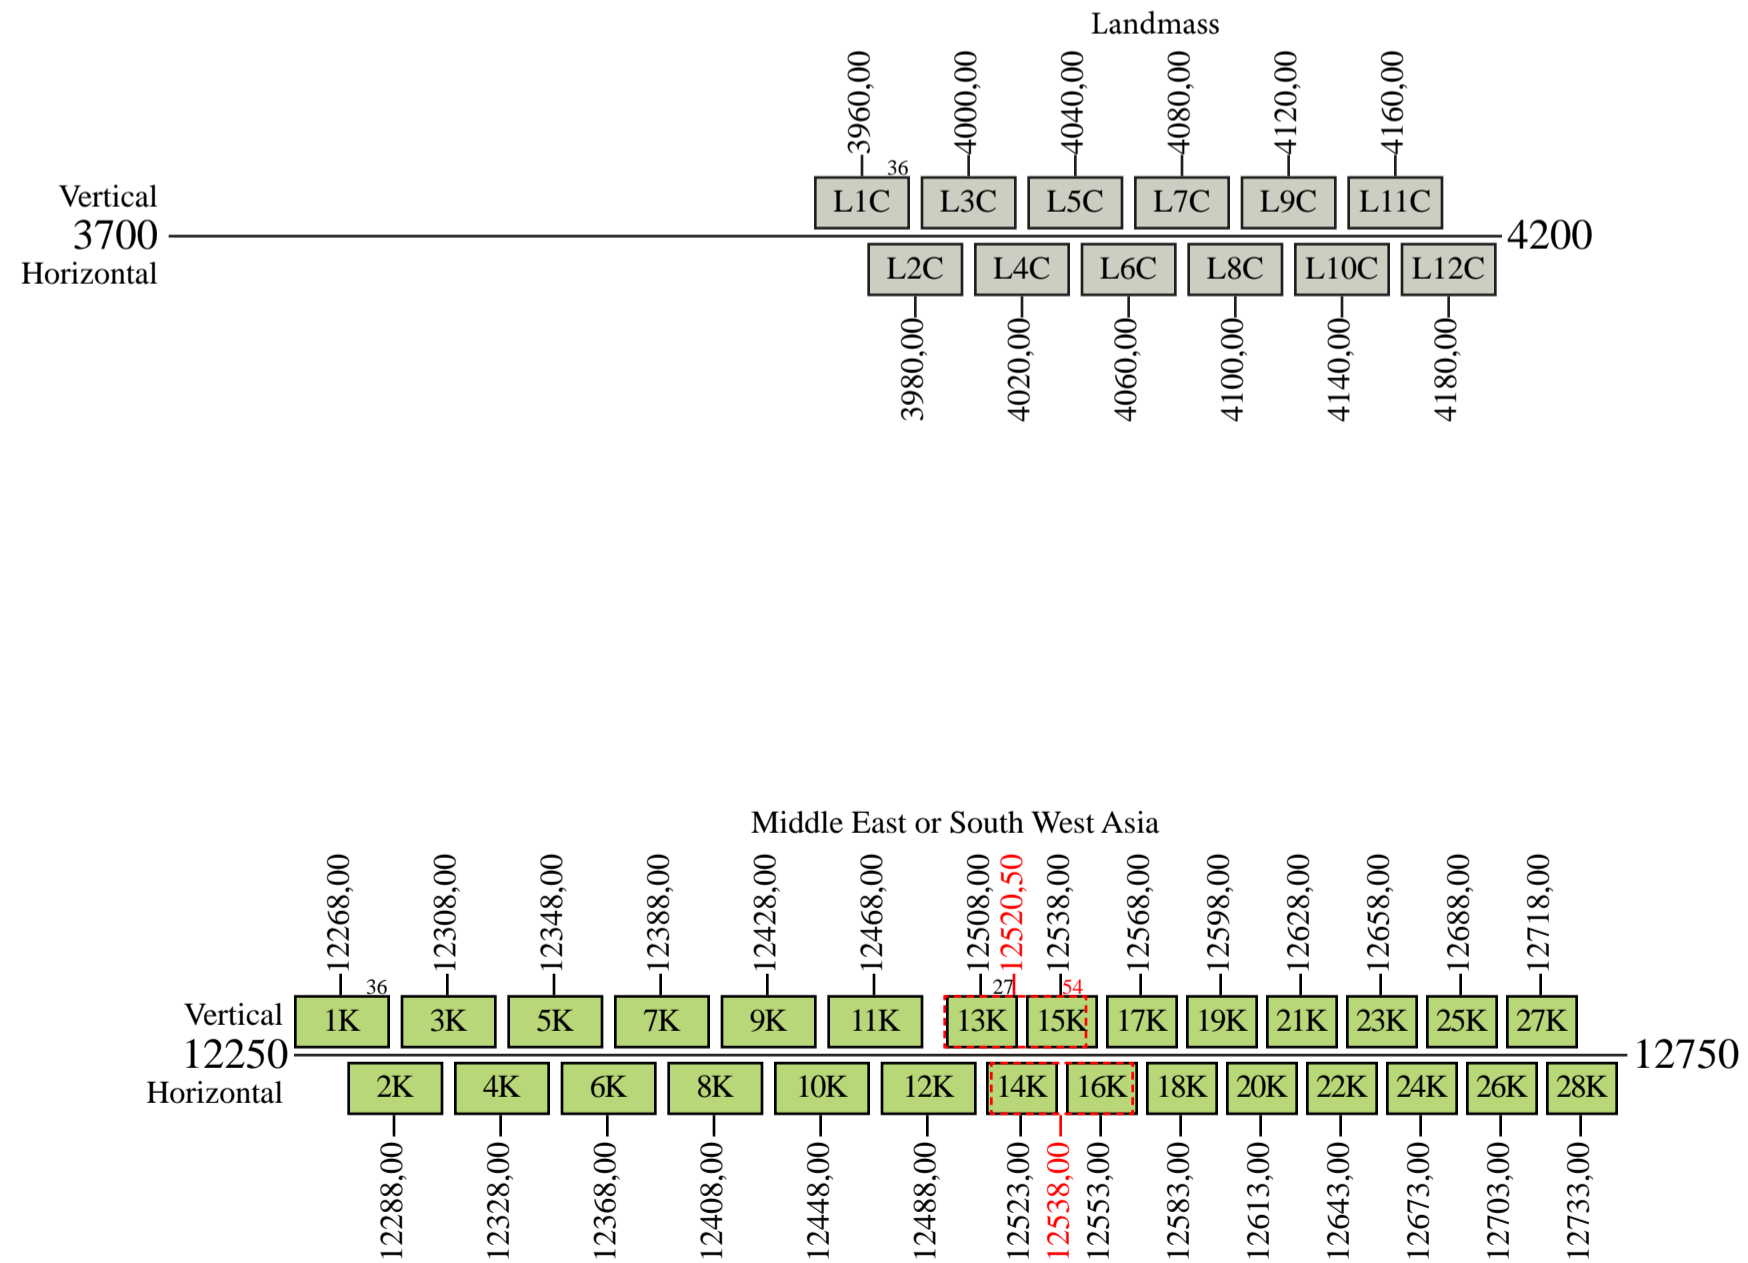

Intelsat 26

Frequency Plan

Uplink

Downlink

Note: Cross-strap from Ku-Band to C-Band is available at odd channels 3 to 11 (uplink from SW.Asia), and at even channels 4 to 12 (uplink from Middle East beam)

Beacon 1: 3930,00 V
 Beacon 2: 3930,00 H
 Beacon 3: 12247,00 H
 Beacon 4: 12747,50 V