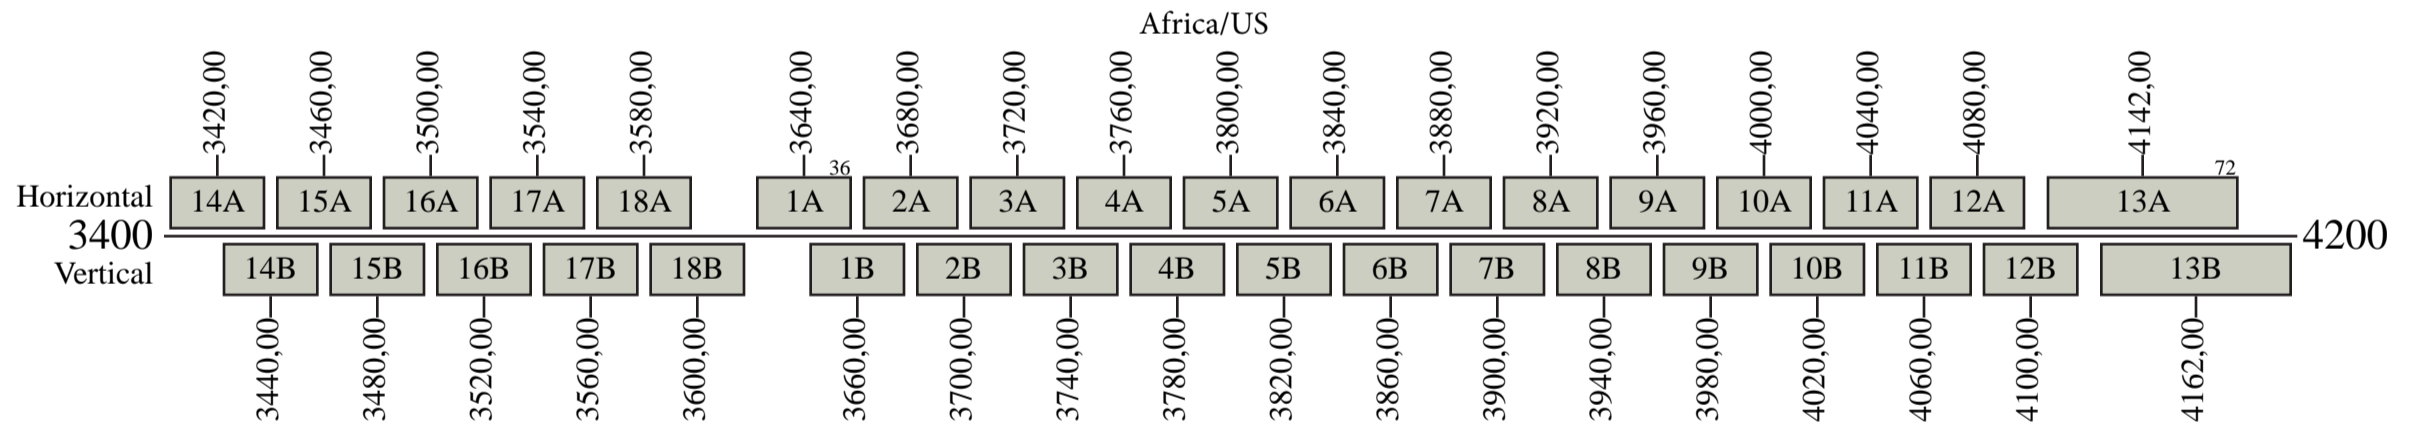

Intelsat 25

Frequency Plan

Uplink

Downlink

Note: 1) Channels 15 and 16 (Ku-Band) can be cross-strapped to channels 13A and 13B (C-Band), respectively.
 2) Channels 13A and 13B (C-Band) can be cross-strapped to channels 15 and 16 (Ku-Band), respectively.

Command 1: 5850,50 H Global
 Command 2: 6419,00 V Global
 Telemetry 1: 3630,00 V Africa/US
 Telemetry 2: 4198,50 H Africa/US
 Telemetry 3: 3630,00 V Global
 Telemetry 4: 4198,50 H Global
 Beacon 1: 11698,00 H Atlantic
 Beacon 2: 12254,00 V Atlantic
 Beacon 3: 12254,00 V West Africa