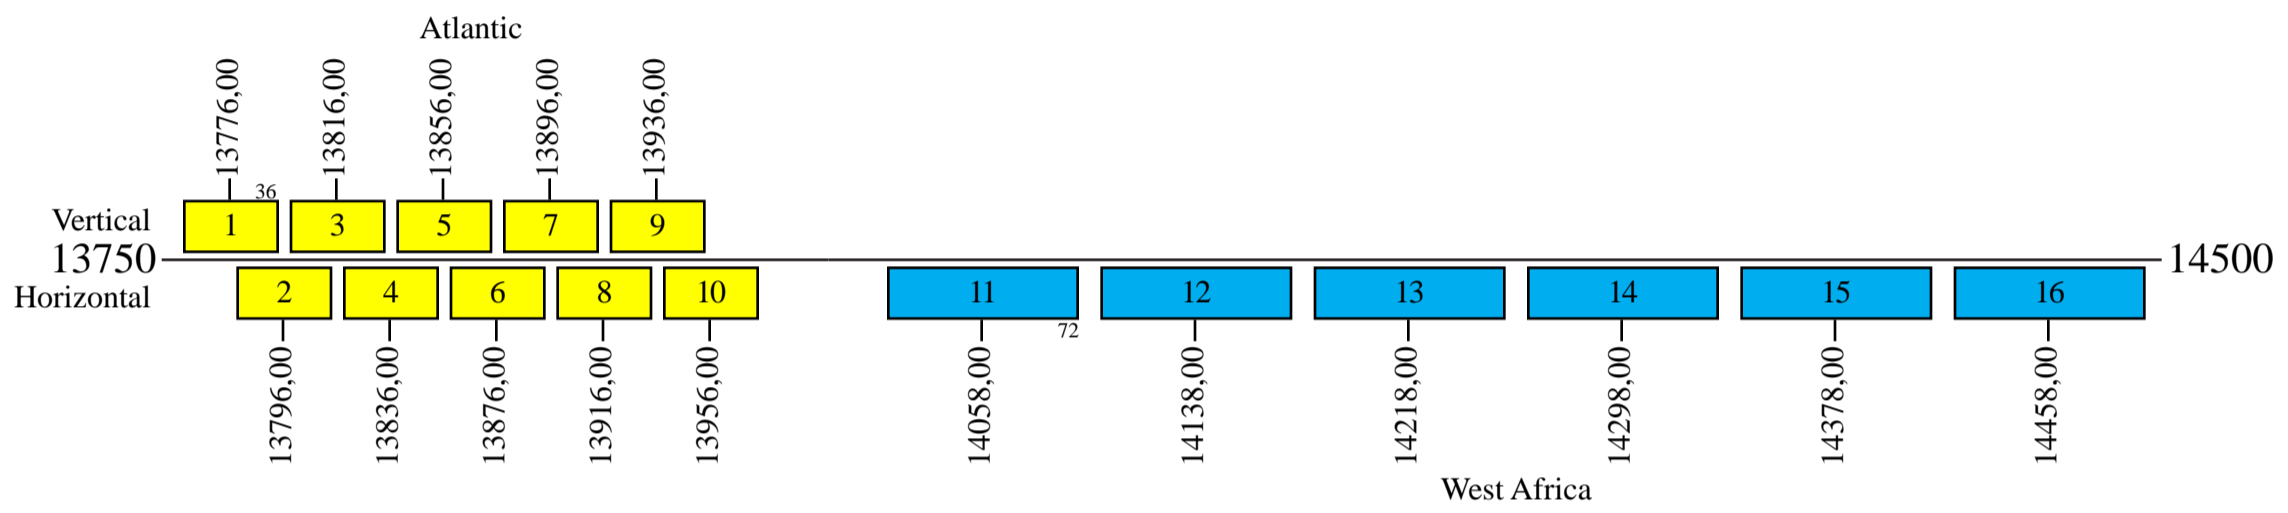

Intelsat 25

Frequency Plan

Uplink

Downlink

Note: 1) Channels 15 and 16 (Ku-Band) can be cross-strapped to channels 13A and 13B (C-Band), respectively.
 2) Channels 13A and 13B (C-Band) can be cross-strapped to channels 15 and 16 (Ku-Band), respectively.

Command 1: 5850,50 H Global
 Command 2: 6419,00 V Global
 Telemetry 1: 3630,00 V Africa/US
 Telemetry 2: 4198,50 H Africa/US
 Telemetry 3: 3630,00 V Global
 Telemetry 4: 4198,50 H Global
 Beacon 1: 11698,00 H Atlantic
 Beacon 2: 12254,00 V Atlantic
 Beacon 3: 12254,00 V West Africa