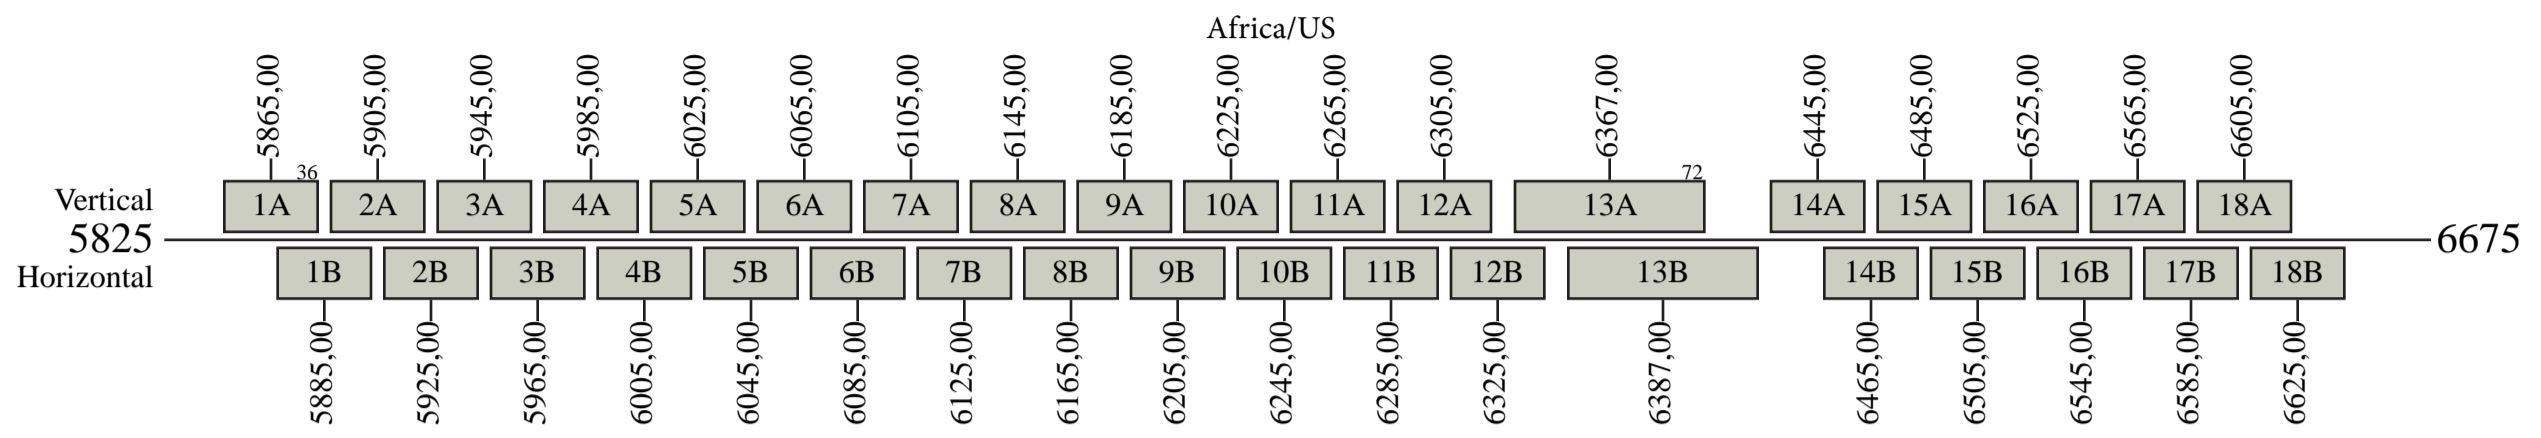

Intelsat 25

Frequency Plan

Uplink

Downlink

Note: 1) Channels 15 and 16 (Ku-Band) can be cross-strapped to channels 13A and 13B (C-Band), respectively.
 2) Channels 13A and 13B (C-Band) can be cross-strapped to channels 15 and 16 (Ku-Band), respectively.

Command 1: 5850,50 H Global
 Command 2: 6419,00 V Global
 Telemetry 1: 3630,00 V Africa/US
 Telemetry 2: 4198,50 H Africa/US
 Telemetry 3: 3630,00 V Global
 Telemetry 4: 4198,50 H Global
 Beacon 1: 11698,00 H Atlantic
 Beacon 2: 12254,00 V Atlantic
 Beacon 3: 12254,00 V West Africa