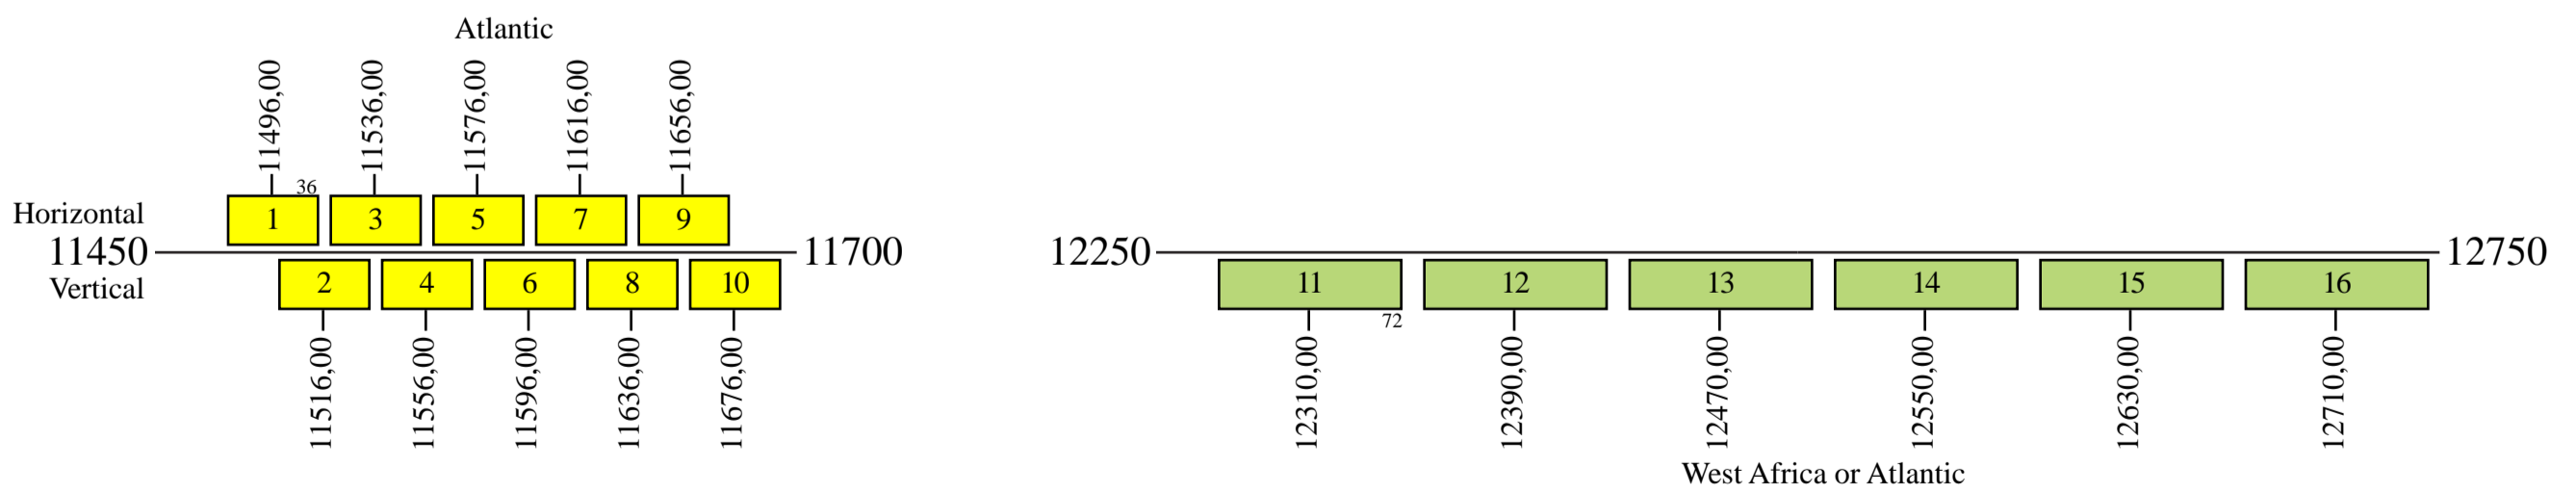

Intelsat 25

Frequency Plan

Uplink

Downlink

Note: 1) Channels 15 and 16 (Ku-Band) can be cross-strapped to channels 13A and 13B (C-Band), respectively.
 2) Channels 13A and 13B (C-Band) can be cross-strapped to channels 15 and 16 (Ku-Band), respectively.

Command 1: 5850,50 H Global
 Command 2: 6419,00 V Global
 Telemetry 1: 3630,00 V Africa/US
 Telemetry 2: 4198,50 H Africa/US
 Telemetry 3: 3630,00 V Global
 Telemetry 4: 4198,50 H Global
 Beacon 1: 11698,00 H Atlantic
 Beacon 2: 12254,00 V Atlantic
 Beacon 3: 12254,00 V West Africa