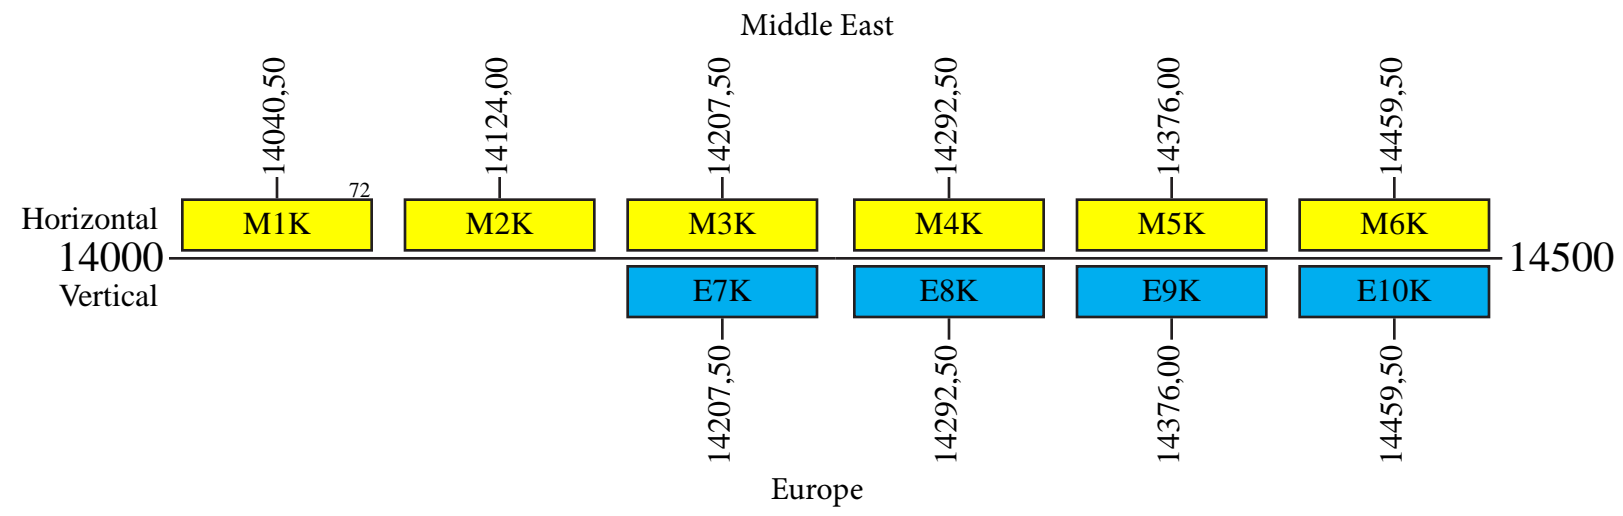

Intelsat 24

Frequency Plan

Uplink

Downlink

Note: Transponder M3K and E7K, M4K and E8K, M5K and E9K, M6K and E10K can be operated in loopback or in one-way only interconnected mode.
Total number of available transponders will be reduced in interconnected mode.

Command 1: 14449,00 H
Telemetry 1a: 10951,00 R
Telemetry 1b: 10951,00 L
Telemetry 2a: 11451,00 R
Telemetry 2b: 11451,00 L