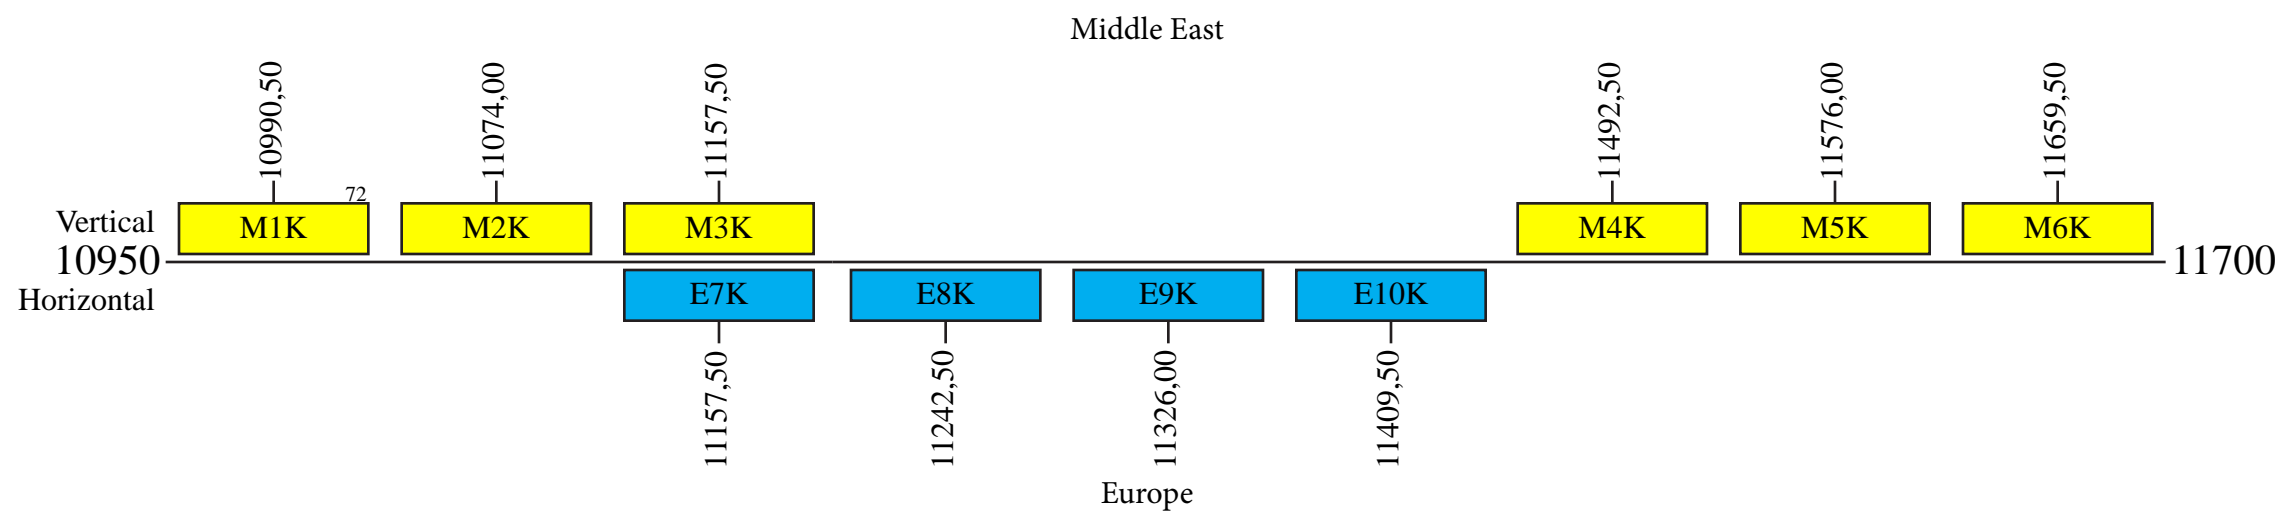

Intelsat 24

Frequency Plan

Uplink

Downlink

Note: Transponder M3K and E7K, M4K and E8K, M5K and E9K, M6K and E10K can be operated in loopback or in one-way only interconnected mode.
Total number of available transponders will be reduced in interconnected mode.

Command 1: 14449,00 H
Telemetry 1a: 10951,00 R
Telemetry 1b: 10951,00 L
Telemetry 2a: 11451,00 R
Telemetry 2b: 11451,00 L