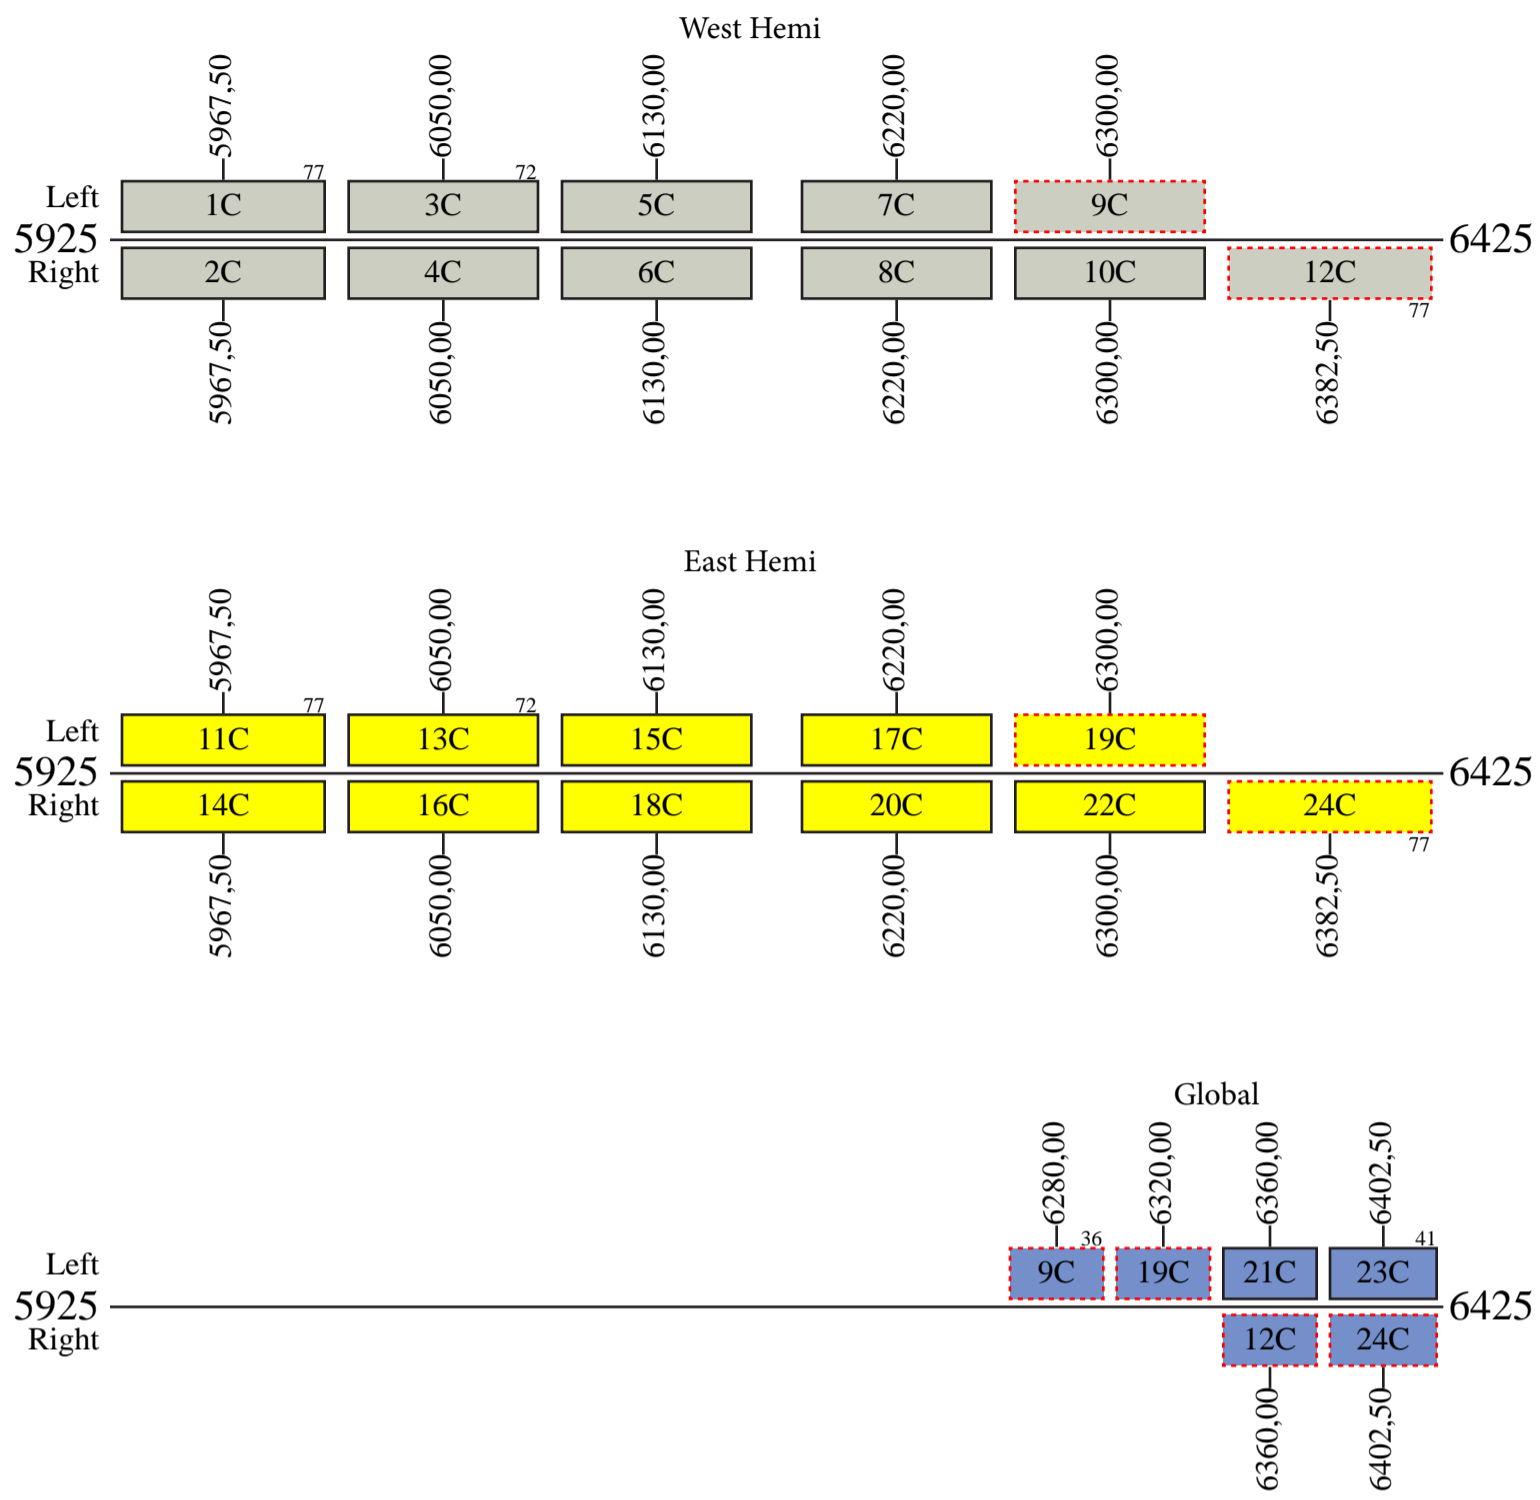

Intelsat 23

Frequency Plan C-Band

Uplink

Downlink

 Switchable on channel by channel basis.

Command 1: 6173,70 L Global
 Command 2: 6176,30 L Global
 Telemetry 1: 3947,50 R Global
 Telemetry 2: 3948,00 R Global
 Telemetry 3: 3952,00 R Global
 Telemetry 4: 3952,50 R Global
 Beacon 1: 3950,00 V Global
 Beacon 2: 11700,00 R Global

Intelsat 23

Frequency Plan Ku-Band

Uplink

Downlink

Note: 1) Channel 12K,14K and 16K shall be switchable on a channel by channel basis to channel 19K,21K and 23K in uplink/downlink.
 2) Channel 15K is switchable to channel 18K in uplink/downlink.
 3) Channel 13K is switchable to channel 16K in uplink/downlink.

Interconnection

Channel Uplink	Beam Uplink	Channel Downlink	Beam Downlink
1C to 10C and 12C	West Hemi	1C to 10C and 12C	West Hemi
15C and 17C	East Hemi	5C and 7C	
9C and 12C	Global	9C and 12C	
11C,13C to 20C,22C and 24C	East Hemi	11C,13C to 20C,22C and 24C	East Hemi
5C and 7C	West Hemi	15C and 17C	
19C and 24C	Global	19C and 24C	
9C,12C,19C,21C,23C and 24C	Global	9C,12C,19C,21C,23C and 24C	Global
9C and 12C	West Hemi	9C and 12C	
19C and 24C	East Hemi	19C and 24C	
1K to 6K, 8K,10K,19K,21K and 23K	Mexico	1K to 6K, 8K,10K,19K,21K and 23K	Mexico
12K,14K and 16K	Argentina	19K,21K and 23K	
7K,9K,11K to 16K and 18K	Argentina	7K,9K,11K to 16K and 18K	Argentina
19K,21K and 23K	Mexico	12K,14K and 16K	
13K and 15K	Argentina	16K and 18K	
16K and 18K	Argentina	13K and 15K	