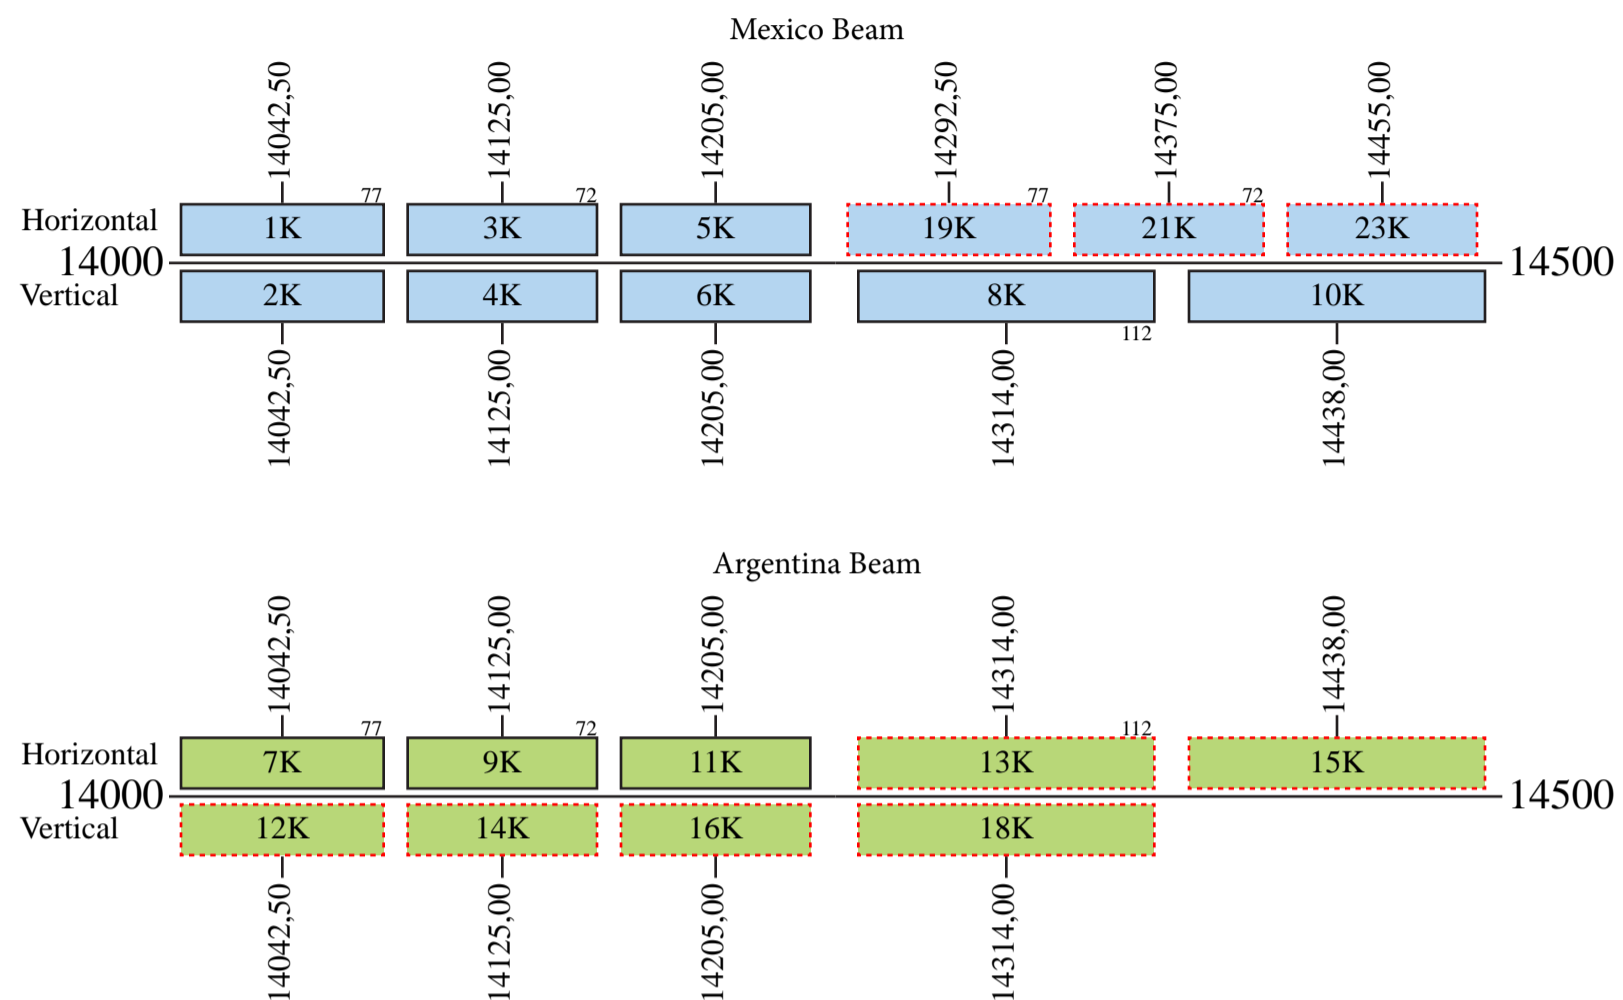

Intelsat 23

Frequency Plan C-Band

Uplink

Downlink

 Switchable on channel by channel basis.

Command 1: 6173,70 L Global
 Command 2: 6176,30 L Global
 Telemetry 1: 3947,50 R Global
 Telemetry 2: 3948,00 R Global
 Telemetry 3: 3952,00 R Global
 Telemetry 4: 3952,50 R Global
 Beacon 1: 3950,00 V Global
 Beacon 2: 11700,00 R Global

Intelsat 23

Frequency Plan Ku-Band

Uplink

Downlink

Note: 1) Channel 12K,14K and 16K shall be switchable on a channel by channel basis to channel 19K,21K and 23K in uplink/downlink.
 2) Channel 15K is switchable to channel 18K in uplink/downlink.
 3) Channel 13K is switchable to channel 16K in uplink/downlink.

Interconnection

Channel Uplink	Beam Uplink	Channel Downlink	Beam Downlink
1C to 10C and 12C	West Hemi	1C to 10C and 12C	West Hemi
15C and 17C	East Hemi	5C and 7C	
9C and 12C	Global	9C and 12C	
11C,13C to 20C,22C and 24C	East Hemi	11C,13C to 20C,22C and 24C	East Hemi
5C and 7C	West Hemi	15C and 17C	
19C and 24C	Global	19C and 24C	
9C,12C,19C,21C,23C and 24C	Global	9C,12C,19C,21C,23C and 24C	Global
9C and 12C	West Hemi	9C and 12C	
19C and 24C	East Hemi	19C and 24C	
1K to 6K, 8K,10K,19K,21K and 23K	Mexico	1K to 6K, 8K,10K,19K,21K and 23K	Mexico
12K,14K and 16K	Argentina	19K,21K and 23K	
7K,9K,11K to 16K and 18K	Argentina	7K,9K,11K to 16K and 18K	Argentina
19K,21K and 23K	Mexico	12K,14K and 16K	
13K and 15K	Argentina	16K and 18K	
16K and 18K	Argentina	13K and 15K	