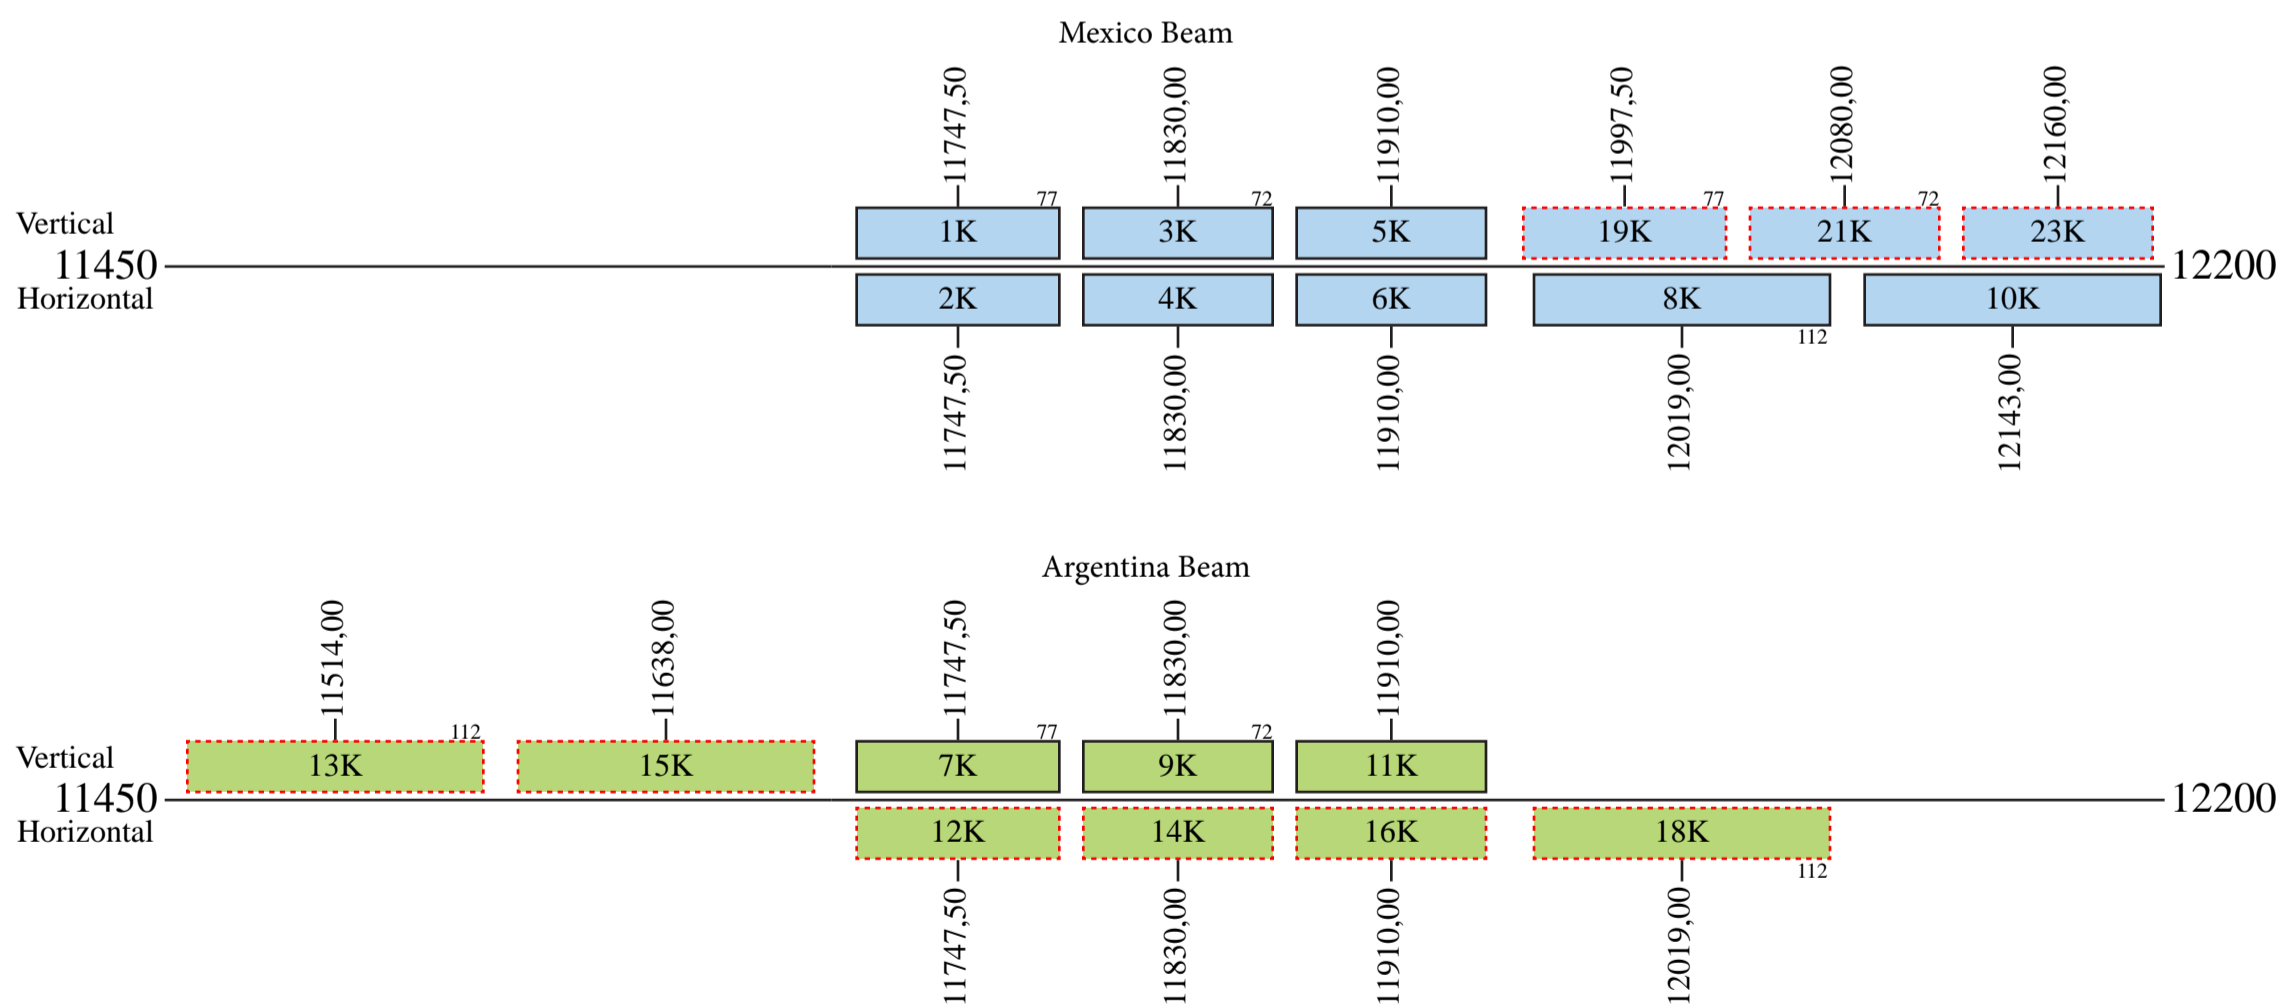

Intelsat 23

Frequency Plan C-Band

Uplink

Downlink

 Switchable on channel by channel basis.

Command 1: 6173,70 L Global
 Command 2: 6176,30 L Global
 Telemetry 1: 3947,50 R Global
 Telemetry 2: 3948,00 R Global
 Telemetry 3: 3952,00 R Global
 Telemetry 4: 3952,50 R Global
 Beacon 1: 3950,00 V Global
 Beacon 2: 11700,00 R Global

Intelsat 23

Frequency Plan Ku-Band

Uplink

Downlink

Note: 1) Channel 12K,14K and 16K shall be switchable on a channel by channel basis to channel 19K,21K and 23K in uplink/downlink.
 2) Channel 15K is switchable to channel 18K in uplink/downlink.
 3) Channel 13K is switchable to channel 16K in uplink/downlink.

Interconnection

Channel Uplink	Beam Uplink	Channel Downlink	Beam Downlink
1C to 10C and 12C	West Hemi	1C to 10C and 12C	West Hemi
15C and 17C	East Hemi	5C and 7C	
9C and 12C	Global	9C and 12C	
11C,13C to 20C,22C and 24C	East Hemi	11C,13C to 20C,22C and 24C	East Hemi
5C and 7C	West Hemi	15C and 17C	
19C and 24C	Global	19C and 24C	
9C,12C,19C,21C,23C and 24C	Global	9C,12C,19C,21C,23C and 24C	Global
9C and 12C	West Hemi	9C and 12C	
19C and 24C	East Hemi	19C and 24C	
1K to 6K, 8K,10K,19K,21K and 23K	Mexico	1K to 6K, 8K,10K,19K,21K and 23K	Mexico
12K,14K and 16K	Argentina	19K,21K and 23K	
7K,9K,11K to 16K and 18K	Argentina	7K,9K,11K to 16K and 18K	Argentina
19K,21K and 23K	Mexico	12K,14K and 16K	
13K and 15K	Argentina	16K and 18K	
16K and 18K	Argentina	13K and 15K	