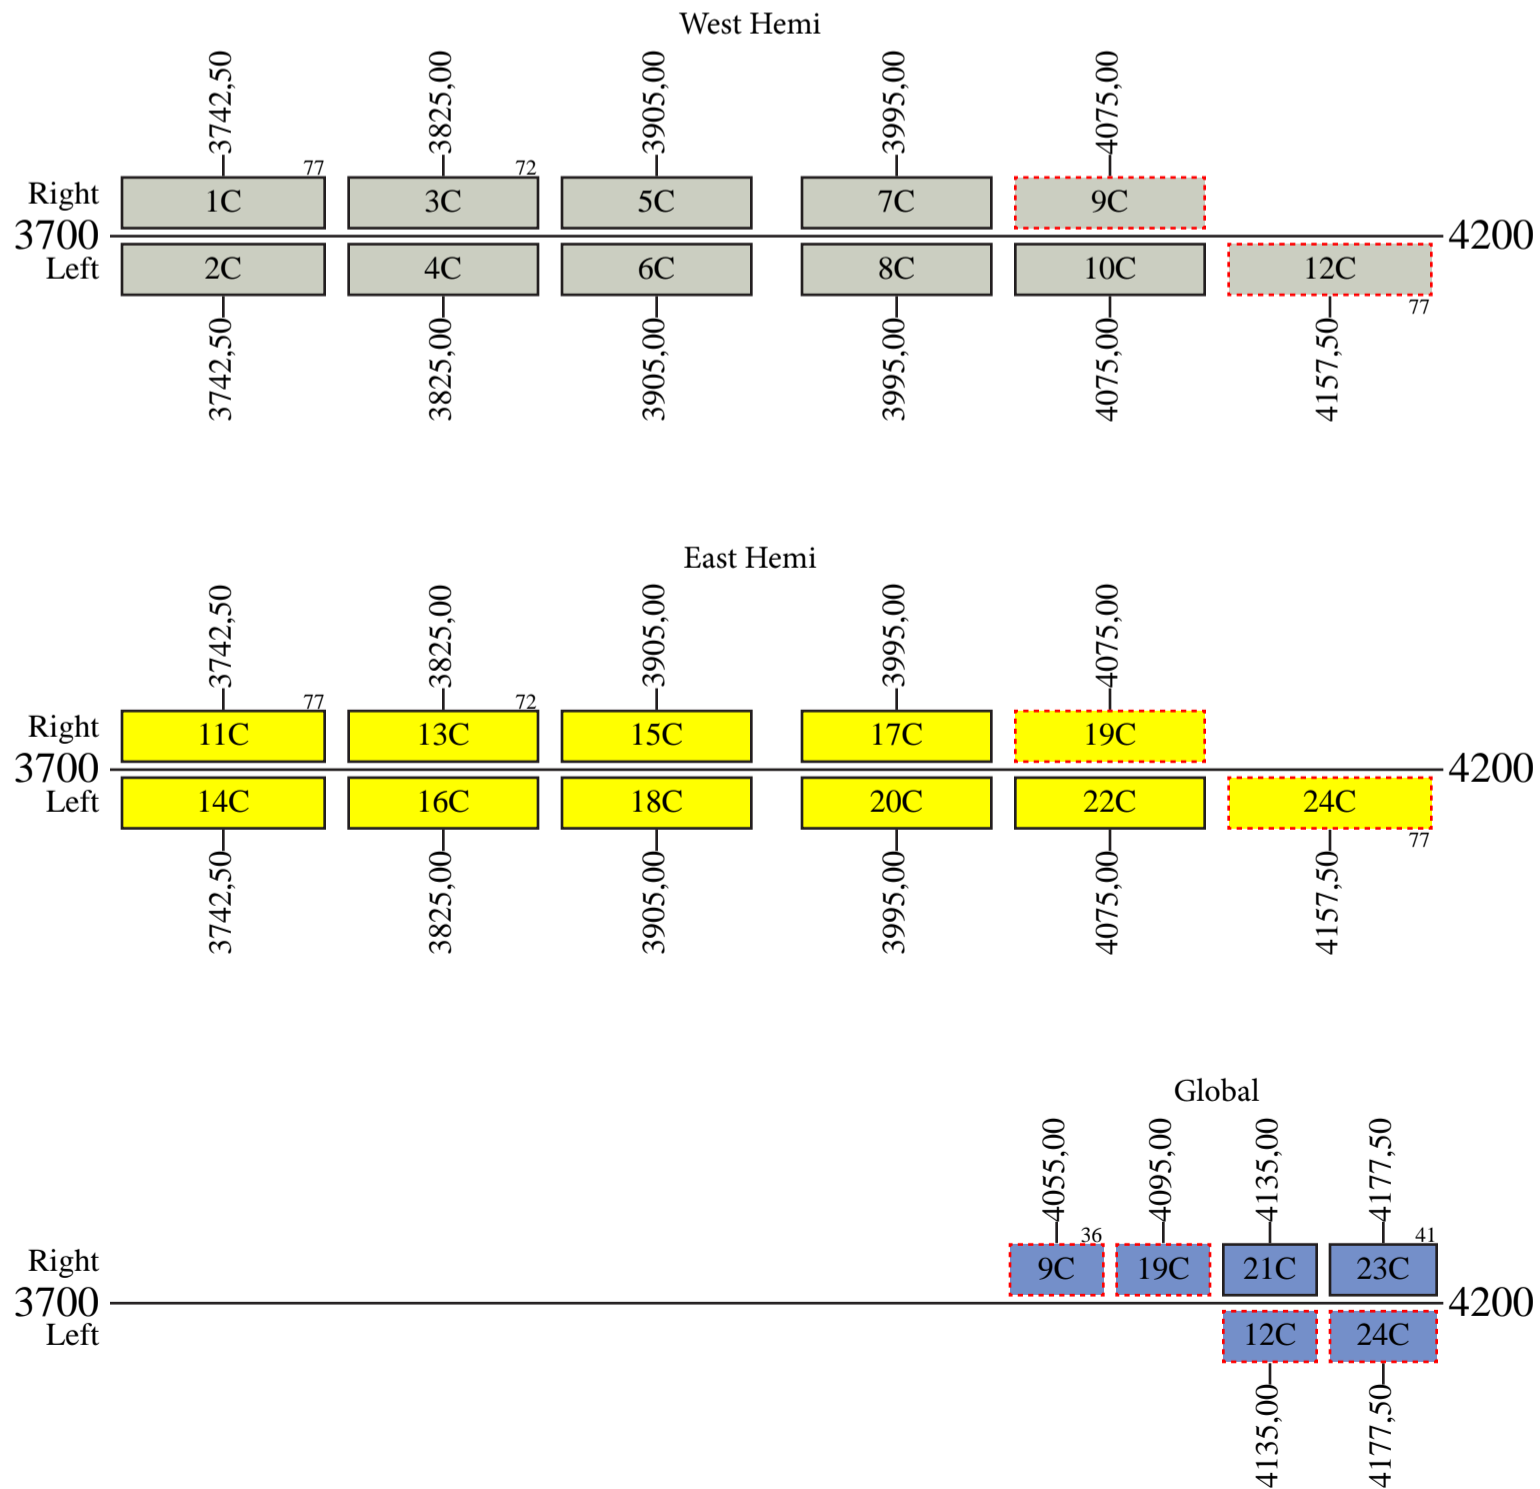

Intelsat 23

Frequency Plan C-Band

Uplink

Downlink

 Switchable on channel by channel basis.

Command 1: 6173,70 L Global
 Command 2: 6176,30 L Global
 Telemetry 1: 3947,50 R Global
 Telemetry 2: 3948,00 R Global
 Telemetry 3: 3952,00 R Global
 Telemetry 4: 3952,50 R Global
 Beacon 1: 3950,00 V Global
 Beacon 2: 11700,00 R Global

Intelsat 23

Frequency Plan Ku-Band

Uplink

Downlink

Note: 1) Channel 12K,14K and 16K shall be switchable on a channel by channel basis to channel 19K,21K and 23K in uplink/downlink.
 2) Channel 15K is switchable to channel 18K in uplink/downlink.
 3) Channel 13K is switchable to channel 16K in uplink/downlink.

Interconnection

Channel Uplink	Beam Uplink	Channel Downlink	Beam Downlink
1C to 10C and 12C	West Hemi	1C to 10C and 12C	West Hemi
15C and 17C	East Hemi	5C and 7C	
9C and 12C	Global	9C and 12C	
11C,13C to 20C,22C and 24C	East Hemi	11C,13C to 20C,22C and 24C	East Hemi
5C and 7C	West Hemi	15C and 17C	
19C and 24C	Global	19C and 24C	
9C,12C,19C,21C,23C and 24C	Global	9C,12C,19C,21C,23C and 24C	Global
9C and 12C	West Hemi	9C and 12C	
19C and 24C	East Hemi	19C and 24C	
1K to 6K, 8K,10K,19K,21K and 23K	Mexico	1K to 6K, 8K,10K,19K,21K and 23K	Mexico
12K,14K and 16K	Argentina	19K,21K and 23K	
7K,9K,11K to 16K and 18K	Argentina	7K,9K,11K to 16K and 18K	Argentina
19K,21K and 23K	Mexico	12K,14K and 16K	
13K and 15K	Argentina	16K and 18K	
16K and 18K	Argentina	13K and 15K	