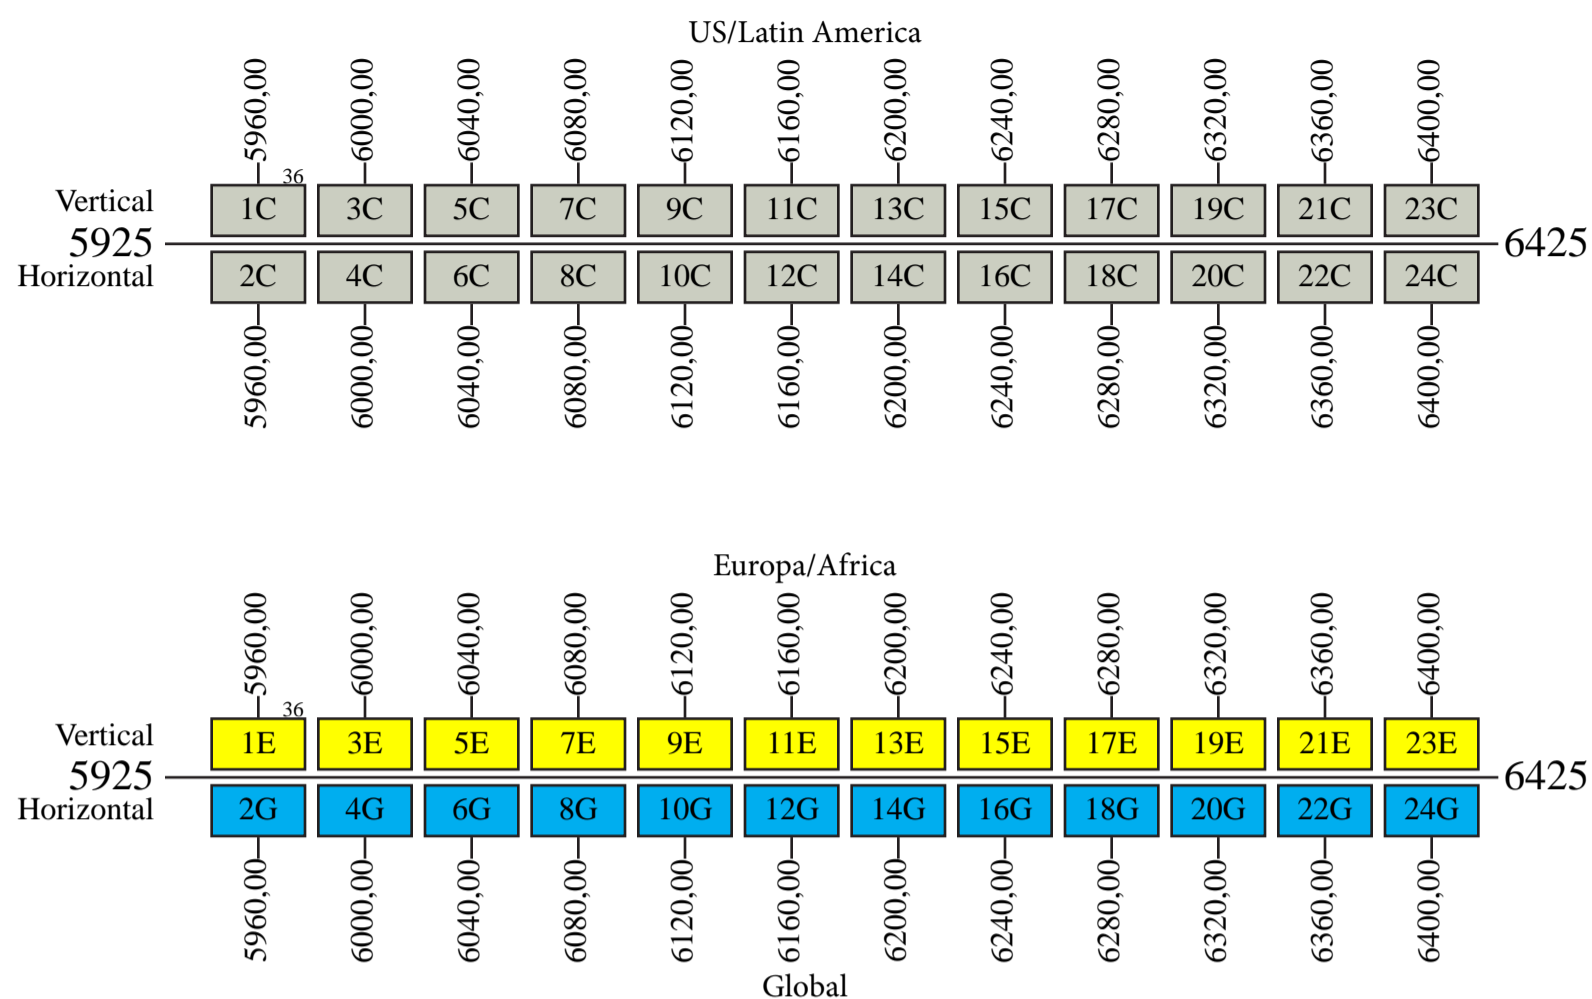

Intelsat 1R

Frequency Plan C-Band

Uplink

Downlink

Interconnect			
Channel Uplink	Beam Uplink	Channel Downlink	Beam Downlink
1C,3C,5C,7C,9C,11C,13C,15C,17C,19C,21C,23C	US/Latin America	1C,3C,5C,7C,9C,11C,13C,15C,17C,19C,21C,23C	US/Latin America
1C,3C,5C,7C,9C,11C,13C,15C,17C,19C,21C,23C	US/Latin America	2C,4C,6C,8C,10C,12C,14C,16C,18C,20C,22C,24C	
2C,4C,6C,8C,10C,12C,14C,16C,18C,20C,22C,24C	US/Latin America	2C,4C,6C,8C,10C,12C,14C,16C,18C,20C,22C,24C	
2C,4C,6C,8C,10C,12C,14C,16C,18C,20C,22C,24C	US/Latin America	1C,3C,5C,7C,9C,11C,13C,15C,17C,19C,21C,23C	
2G,4G,6G,8G,10G,12G,14G,16G,18G,20G,22G,24G	Global	1C,3C,5C,7C,9C,11C,13C,15C,17C,19C,21C,23C	
2G,4G,6G,8G,10G,12G,14G,16G,18G,20G,22G,24G	Global	2C,4C,6C,8C,10C,12C,14C,16C,18C,20C,22C,24C	
13K,15K,17K,19K,21K,23K	US/Mexico	1C,3C,5C,7C,9C,11C	
13K,15K,17K,19K,21K,23K	Europe/Africa	2C,4C,6C,8C,10C,12C	
1C,3C,5C,7C,9C,11C,13C,15C,17C,19C,21C,23C	US/Latin America	1E,3E,5E,7E,9E,11E,13E,15E,17E,19E,21E,23E	Europe/Africa
1E,3E,5E,7E,9E,11E,13E,15E,17E,19E,21E,23E	Europe/Africa	1E,3E,5E,7E,9E,11E,13E,15E,17E,19E,21E,23E	
2G,4G,6G,8G,10G,12G,14G,16G,18G,20G,22G,24G	Global	1E,3E,5E,7E,9E,11E,13E,15E,17E,19E,21E,23E	
13K,15K,17K,19K,21K,23K	US/Mexico	1E,3E,5E,7E,9E,11E	
1C,3C,5C,7C,9C,11C,13C,15C,17C,19C,21C,23C	US/Latin America	2G,4G,6G,8G,10G,12G,14G,16G,18G,20G,22G,24G	Global
2C,4C,6C,8C,10C,12C,14C,16C,18C,20C,22C,24C	US/Latin America	2G,4G,6G,8G,10G,12G,14G,16G,18G,20G,22G,24G	
2G,4G,6G,8G,10G,12G,14G,16G,18G,20G,22G,24G	Global	2G,4G,6G,8G,10G,12G,14G,16G,18G,20G,22G,24G	
13K,15K,17K,19K,21K,23K	Europe/Africa	2G,4G,6G,8G,10G,12G	