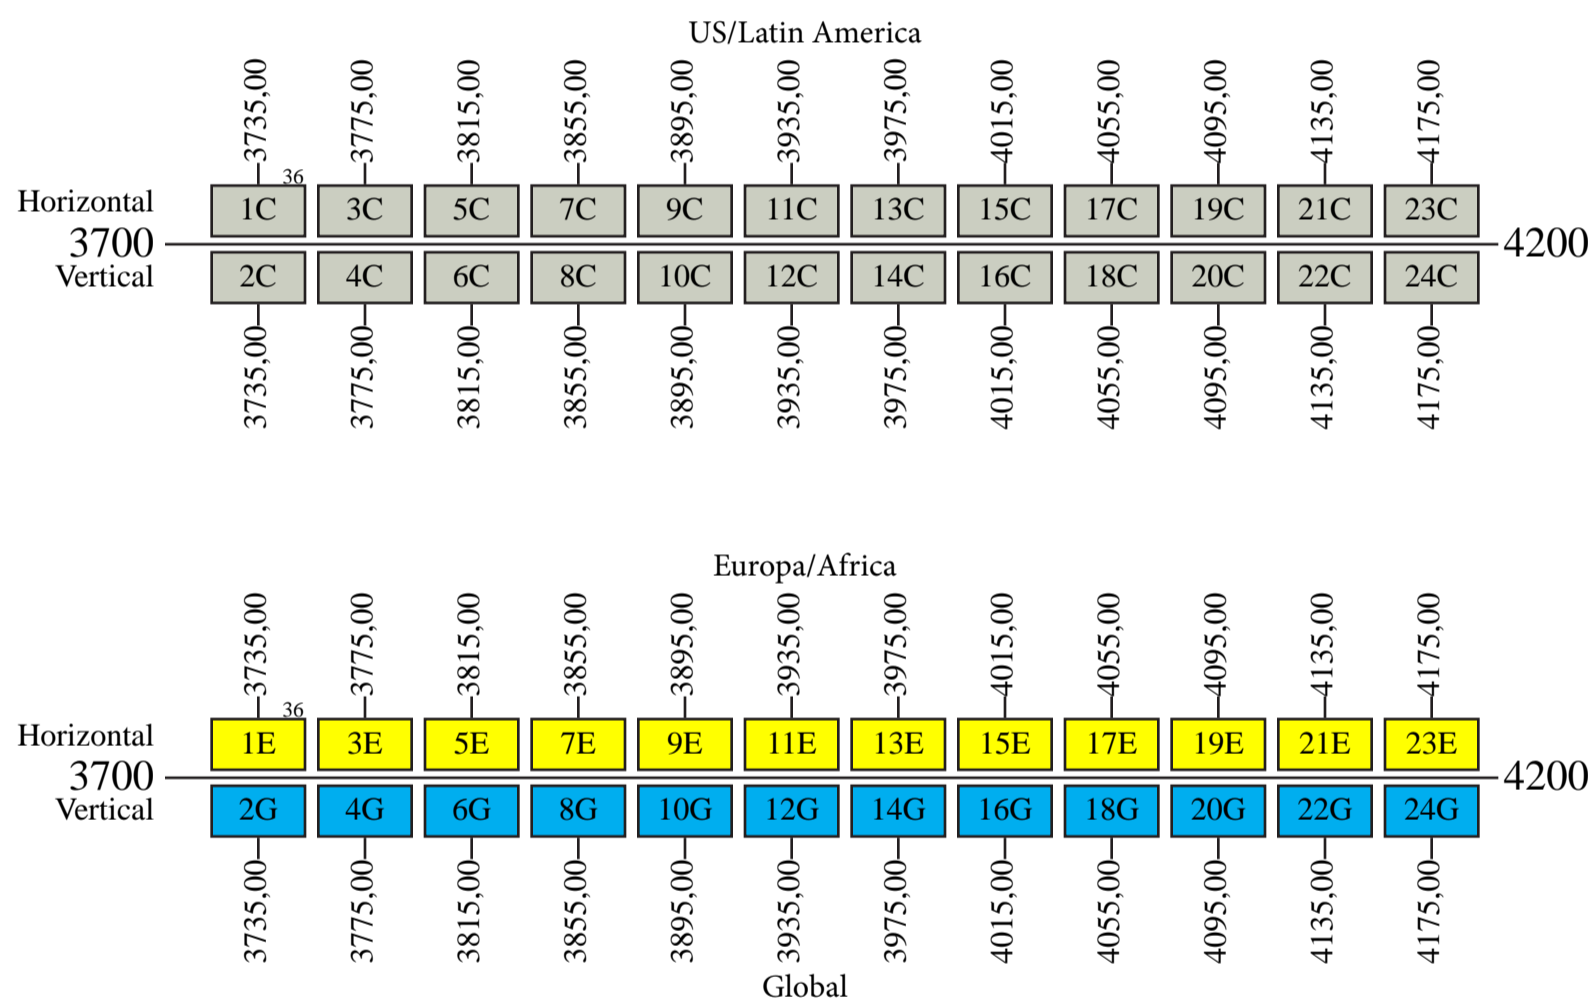

Intelsat 1R

Frequency Plan C-Band

Uplink

Downlink

Interconnect			
Channel Uplink	Beam Uplink	Channel Downlink	Beam Downlink
1C,3C,5C,7C,9C,11C,13C,15C,17C,19C,21C,23C	US/Latin America	1C,3C,5C,7C,9C,11C,13C,15C,17C,19C,21C,23C	US/Latin America
1C,3C,5C,7C,9C,11C,13C,15C,17C,19C,21C,23C	US/Latin America	2C,4C,6C,8C,10C,12C,14C,16C,18C,20C,22C,24C	
2C,4C,6C,8C,10C,12C,14C,16C,18C,20C,22C,24C	US/Latin America	2C,4C,6C,8C,10C,12C,14C,16C,18C,20C,22C,24C	
2C,4C,6C,8C,10C,12C,14C,16C,18C,20C,22C,24C	US/Latin America	1C,3C,5C,7C,9C,11C,13C,15C,17C,19C,21C,23C	
2G,4G,6G,8G,10G,12G,14G,16G,18G,20G,22G,24G	Global	1C,3C,5C,7C,9C,11C,13C,15C,17C,19C,21C,23C	
2G,4G,6G,8G,10G,12G,14G,16G,18G,20G,22G,24G	Global	2C,4C,6C,8C,10C,12C,14C,16C,18C,20C,22C,24C	
13K,15K,17K,19K,21K,23K	US/Mexico	1C,3C,5C,7C,9C,11C	
13K,15K,17K,19K,21K,23K	Europe/Africa	2C,4C,6C,8C,10C,12C	
1C,3C,5C,7C,9C,11C,13C,15C,17C,19C,21C,23C	US/Latin America	1E,3E,5E,7E,9E,11E,13E,15E,17E,19E,21E,23E	Europe/Africa
1E,3E,5E,7E,9E,11E,13E,15E,17E,19E,21E,23E	Europe/Africa	1E,3E,5E,7E,9E,11E,13E,15E,17E,19E,21E,23E	
2G,4G,6G,8G,10G,12G,14G,16G,18G,20G,22G,24G	Global	1E,3E,5E,7E,9E,11E,13E,15E,17E,19E,21E,23E	
13K,15K,17K,19K,21K,23K	US/Mexico	1E,3E,5E,7E,9E,11E	
1C,3C,5C,7C,9C,11C,13C,15C,17C,19C,21C,23C	US/Latin America	2G,4G,6G,8G,10G,12G,14G,16G,18G,20G,22G,24G	Global
2C,4C,6C,8C,10C,12C,14C,16C,18C,20C,22C,24C	US/Latin America	2G,4G,6G,8G,10G,12G,14G,16G,18G,20G,22G,24G	
2G,4G,6G,8G,10G,12G,14G,16G,18G,20G,22G,24G	Global	2G,4G,6G,8G,10G,12G,14G,16G,18G,20G,22G,24G	
13K,15K,17K,19K,21K,23K	Europe/Africa	2G,4G,6G,8G,10G,12G	