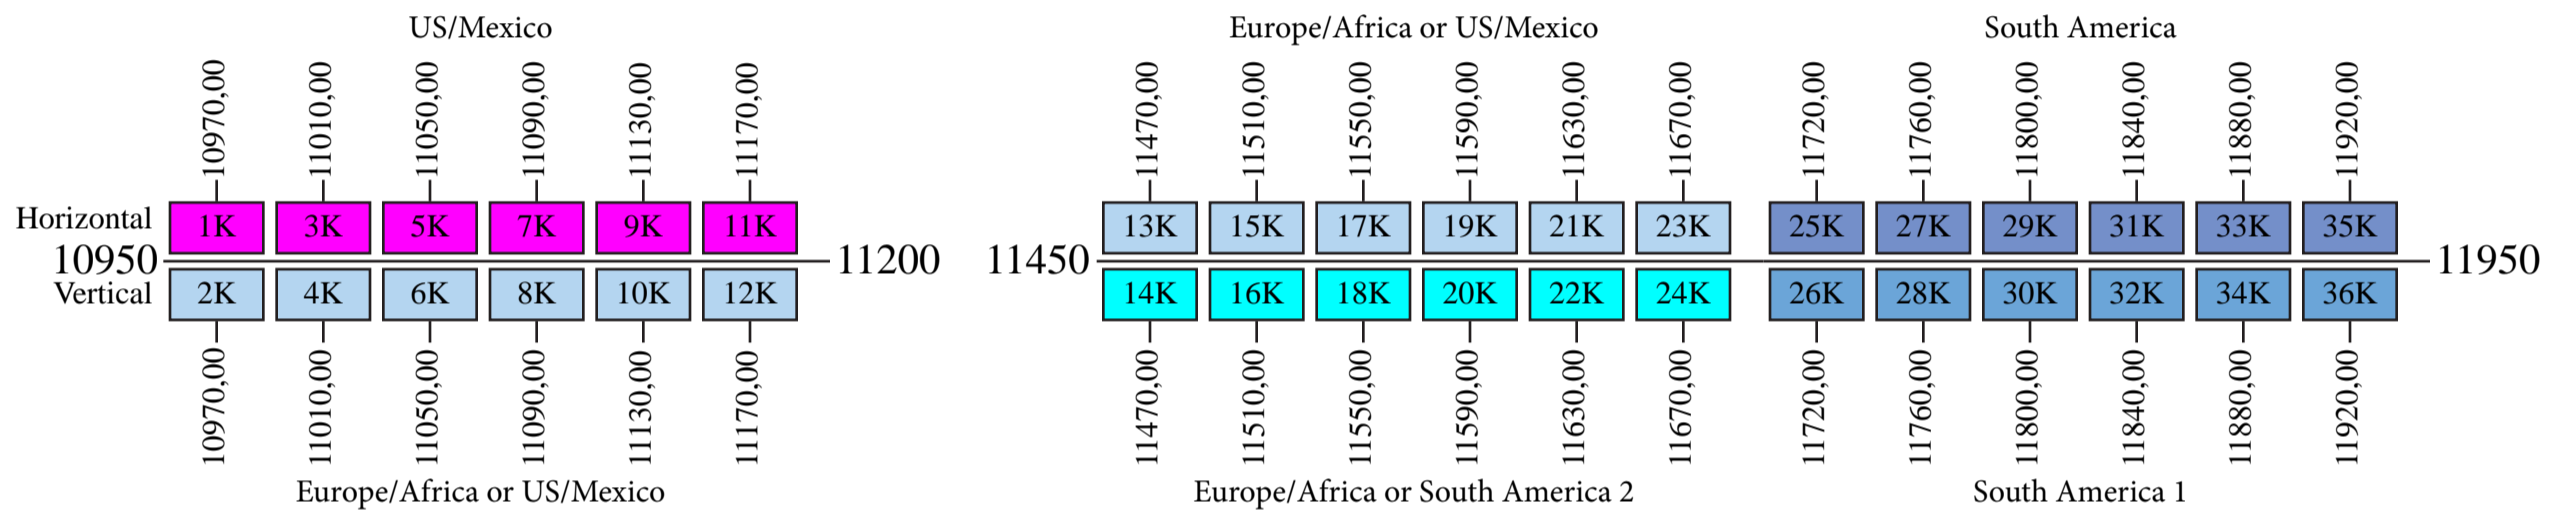

Command 1: 13995,00 H US/Mexico
 Command 2: 13995,00 V Global (Bicone)
 Command 3: 14498,50 L Global (Pipe)
 Telemetry 1: 11696,00 V US/Mexico
 Telemetry 2: 11697,00 V US/Mexico
 Telemetry 3: 11696,00 H Global (Bicone)
 Telemetry 4: 11697,00 H Global (Bicone)
 Telemetry 5: 11696,00 L Global (Pipe)
 Telemetry 6: 11697,00 L Global (Pipe)
 Beacon 1: 11699,00 R Global
 Beacon 2: 11699,00 L Global

Intelsat 1R

Frequency Plan Ku-Band

Uplink

Downlink

Interconnect			
Channel Uplink	Beam Uplink	Channel Downlink	Beam Downlink
1K,3K,5K,7K,9K,11K,13K,15K,17K,19K,21K,23K	US/Mexico	1K,3K,5K,7K,9K,11K,13K,15K,17K,19K,21K,23K	US/Mexico
13K,15K,17K,19K,21K,23K	Europe/Africa	13K,15K,17K,19K,21K,23K	
1K,3K,5K,7K,9K,11K	South America	1K,3K,5K,7K,9K,11K	
2K,4K,6K,8K,10K,12K	South America	2K,4K,6K,8K,10K,12K	
13K,15K,17K,19K,21K,23K	Combined	13K,15K,17K,19K,21K,23K	
13E,15E,17E,19E,21E,23E	Europe/Africa	2K,4K,6K,8K,10K,12K	
13C,15C,17C,19C,21C,23C	US/Latin America	2K,4K,6K,8K,10K,12K	
13K,15K,17K,19K,21K,23K	US/Mexico	13K,15K,17K,19K,21K,23K	Europe/Africa
13K,15K,17K,19K,21K,23K	Europe/Africa	13K,15K,17K,19K,21K,23K	
2K,4K,6K,8K,10K,12K,14K,16K,18K,20K,22K,24K	Europe/Africa	2K,4K,6K,8K,10K,12K,14K,16K,18K,20K,22K,24K	
14K,16K,18K,20K,22K,24K	Europe/Africa	14K,16K,18K,20K,22K,24K	
13K,15K,17K,19K,21K,23K	Combined	13K,15K,17K,19K,21K,23K	
13E,15E,17E,19E,21E,23E	Europe/Africa	2K,4K,6K,8K,10K,12K	
13C,15C,17C,19C,21C,23C	US/Latin America	2K,4K,6K,8K,10K,12K	
25K,27K,29K,31K,33K,35K	US/Mexico	25K,27K,29K,31K,33K,35K	South America
25K,27K,29K,31K,33K,35K	Europe/Africa	25K,27K,29K,31K,33K,35K	
25K,27K,29K,31K,33K,35K	South America	25K,27K,29K,31K,33K,35K	
26K,28K,30K,32K,34K,36K	South America	26K,28K,30K,32K,34K,36K	South America 1
26K,28K,30K,32K,34K,36K	Europe/Africa	26K,28K,30K,32K,34K,36K	
26K,28K,30K,32K,34K,36K	US/Mexico	26K,28K,30K,32K,34K,36K	
14K,16K,18K,20K,22K,24K	South America	14K,16K,18K,20K,22K,24K	South America 2
14K,16K,18K,20K,22K,24K	Europe/Africa	14K,16K,18K,20K,22K,24K	