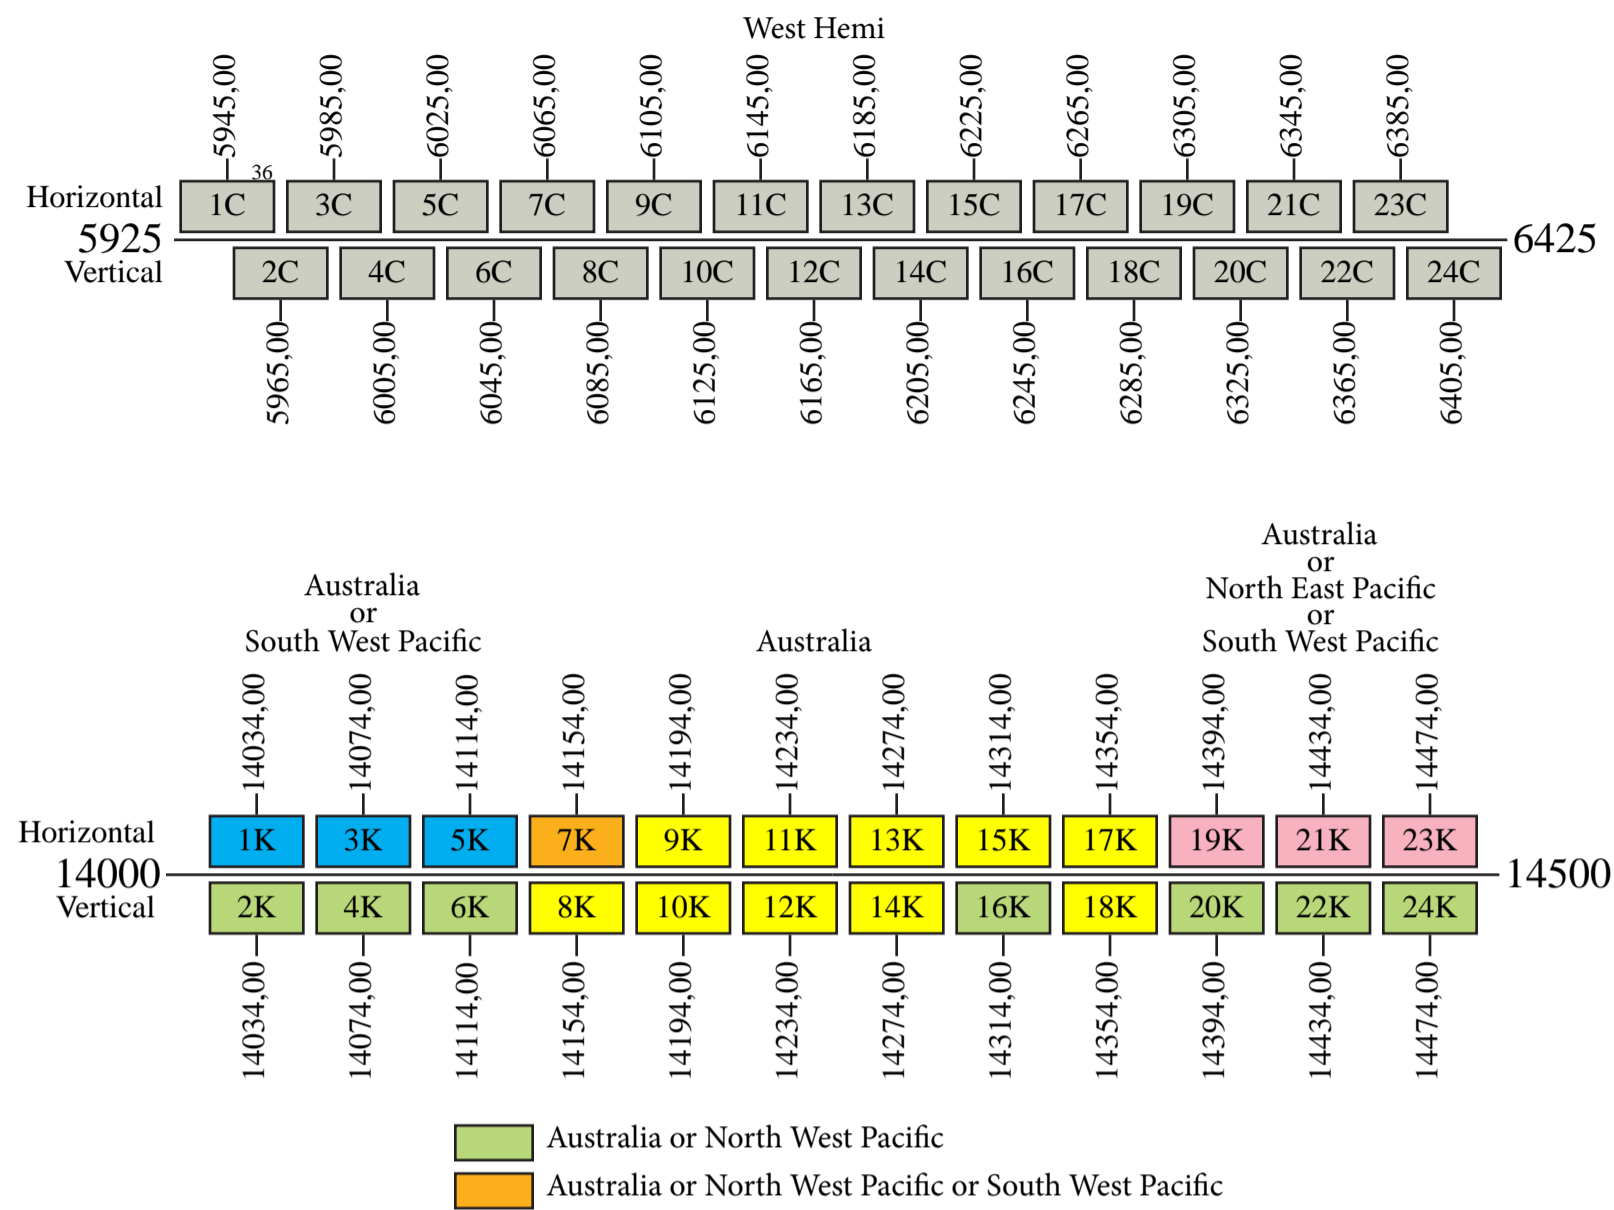

# Intelsat 19

## Frequency Plan

### Downlink

Command 1: 14000,50 V Global  
 Command 2: 14003,00 V Global  
 Command 3: 14000,50 L Global  
 Command 4: 14003,00 L Global  
 Telemetry 1: 12253,50 V Global  
 Telemetry 2: 12254,00 V Global  
 Telemetry 3: 12256,00 V Global  
 Telemetry 4: 12256,50 V Global  
 Telemetry 5: 12253,50 L Global  
 Telemetry 6: 12254,00 L Global  
 Telemetry 7: 12256,00 L Global  
 Telemetry 8: 12256,50 L Global  
 Beacon 1: 3700,50 H Global  
 Beacon 2: 4199,50 V Global  
 Beacon 3: 12257,00 V Global

# Interconnect

Channel Uplink	Beam Uplink	Channel Downlink	Beam Downlink
1C to 24C	West Hemi	1C to 24C	West Hemi
1K to 24K	Australia	1K to 24K	Australia
19K,21K and 23K	North East Pacific	19K,21K and 23K	
2K,4K,6K,7K,16K,20K,22K and 24K	North West Pacific	2K,4K,6K,7K,16K,20K,22K and 24K	
1K,3K,5K,7K,19K,21K and 23K	South West Pacific	1K,3K,5K,7K,19K,21K and 23K	
19K,21K and 23K	Australia	19K,21K and 23K	North East Pacific
19K,21K,23K and 25K to 34K	North East Pacific	19K,21K,23K and 25K to 34K	
25K to 34K	North West Pacific	25K,27K,29K,31K and 33K	
19K,21K and 23K	South West Pacific	19K,21K and 23K	
7K	Australia	7K	North West Pacific
25K to 34K	North East Pacific	25K to 34K	
7K and 25K to 34K	North West Pacific	7K and 25K to 34K	
7K	South West Pacific	7K	
1K,3K,5K,7K,19K,21K and 23K	Australia	1K,3K,5K,7K,19K,21K and 23K	South West Pacific
19K,21K and 23K	North East Pacific	19K,21K and 23K	
7K	North West Pacific	7K	
1K,3K,5K,7K,19K,21K and 23K	South West Pacific	1K,3K,5K,7K,19K,21K and 23K	