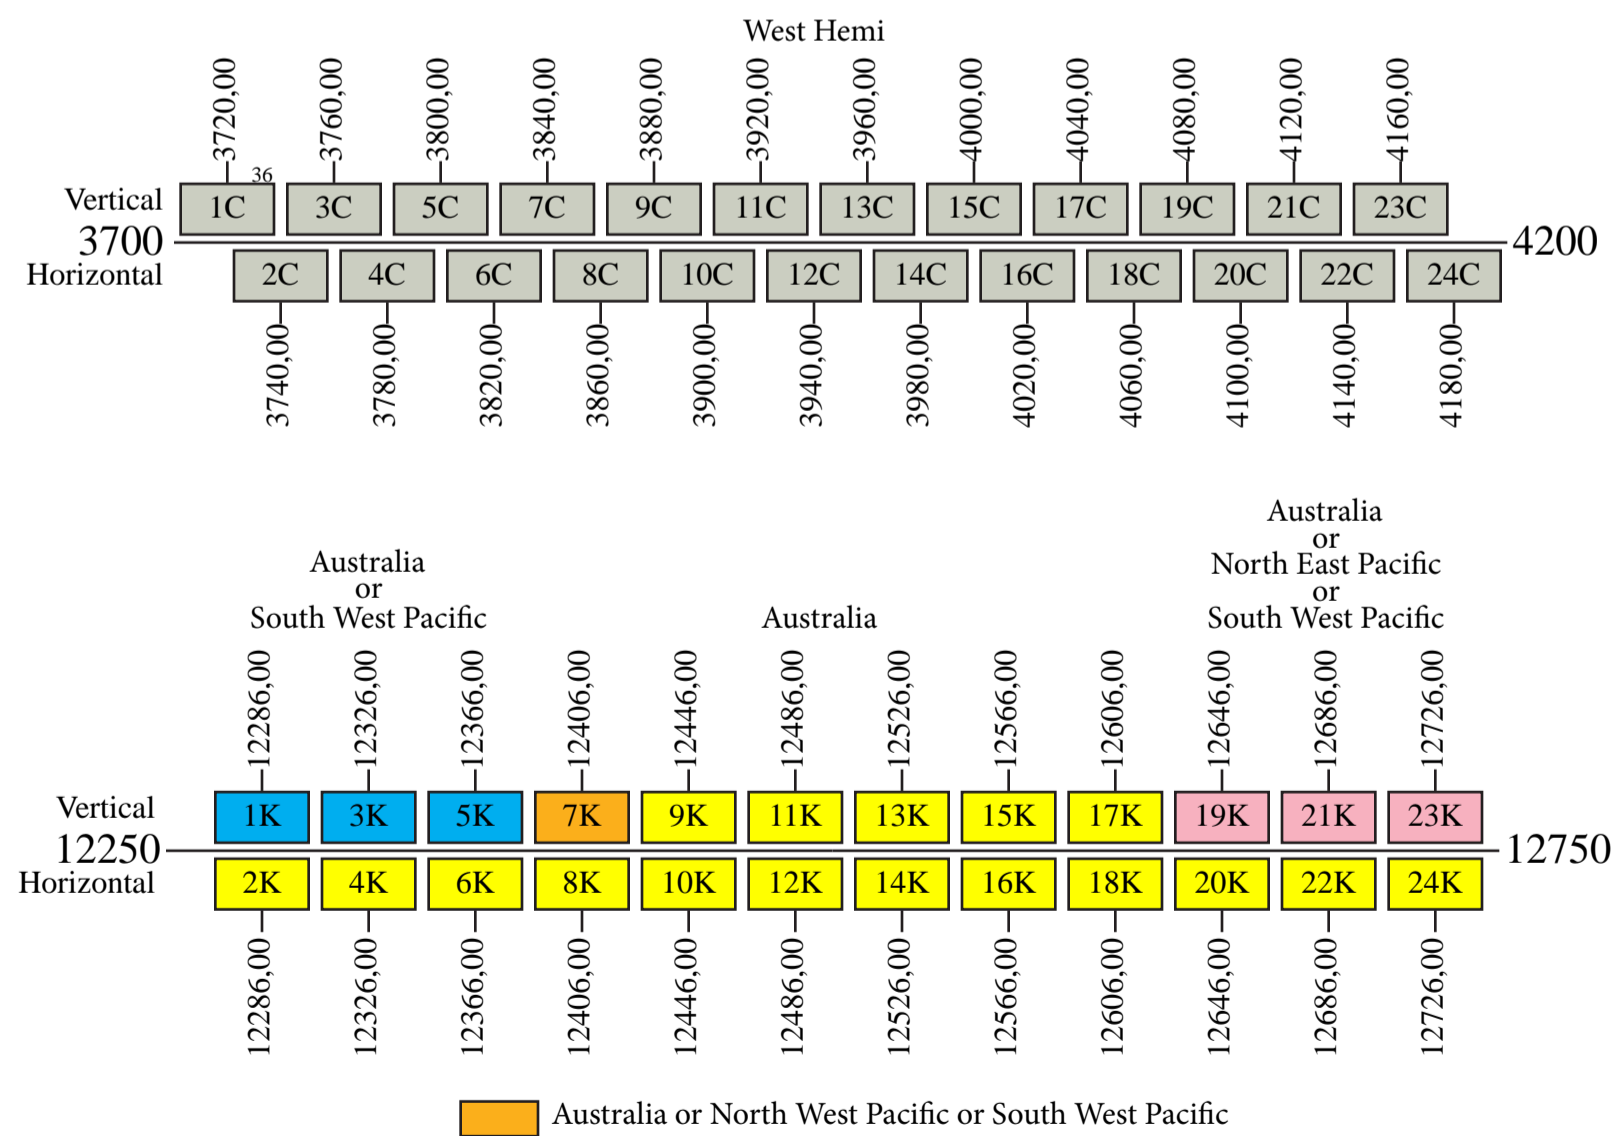

# Intelsat 19

## Frequency Plan

### Downlink

Command 1: 14000,50 V Global  
 Command 2: 14003,00 V Global  
 Command 3: 14000,50 L Global  
 Command 4: 14003,00 L Global  
 Telemetry 1: 12253,50 V Global  
 Telemetry 2: 12254,00 V Global  
 Telemetry 3: 12256,00 V Global  
 Telemetry 4: 12256,50 V Global  
 Telemetry 5: 12253,50 L Global  
 Telemetry 6: 12254,00 L Global  
 Telemetry 7: 12256,00 L Global  
 Telemetry 8: 12256,50 L Global  
 Beacon 1: 3700,50 H Global  
 Beacon 2: 4199,50 V Global  
 Beacon 3: 12257,00 V Global

# Interconnect

Channel Uplink	Beam Uplink	Channel Downlink	Beam Downlink
1C to 24C	West Hemi	1C to 24C	West Hemi
1K to 24K	Australia	1K to 24K	Australia
19K,21K and 23K	North East Pacific	19K,21K and 23K	
2K,4K,6K,7K,16K,20K,22K and 24K	North West Pacific	2K,4K,6K,7K,16K,20K,22K and 24K	
1K,3K,5K,7K,19K,21K and 23K	South West Pacific	1K,3K,5K,7K,19K,21K and 23K	
19K,21K and 23K	Australia	19K,21K and 23K	North East Pacific
19K,21K,23K and 25K to 34K	North East Pacific	19K,21K,23K and 25K to 34K	
25K to 34K	North West Pacific	25K,27K,29K,31K and 33K	
19K,21K and 23K	South West Pacific	19K,21K and 23K	
7K	Australia	7K	North West Pacific
25K to 34K	North East Pacific	25K to 34K	
7K and 25K to 34K	North West Pacific	7K and 25K to 34K	
7K	South West Pacific	7K	
1K,3K,5K,7K,19K,21K and 23K	Australia	1K,3K,5K,7K,19K,21K and 23K	South West Pacific
19K,21K and 23K	North East Pacific	19K,21K and 23K	
7K	North West Pacific	7K	
1K,3K,5K,7K,19K,21K and 23K	South West Pacific	1K,3K,5K,7K,19K,21K and 23K	